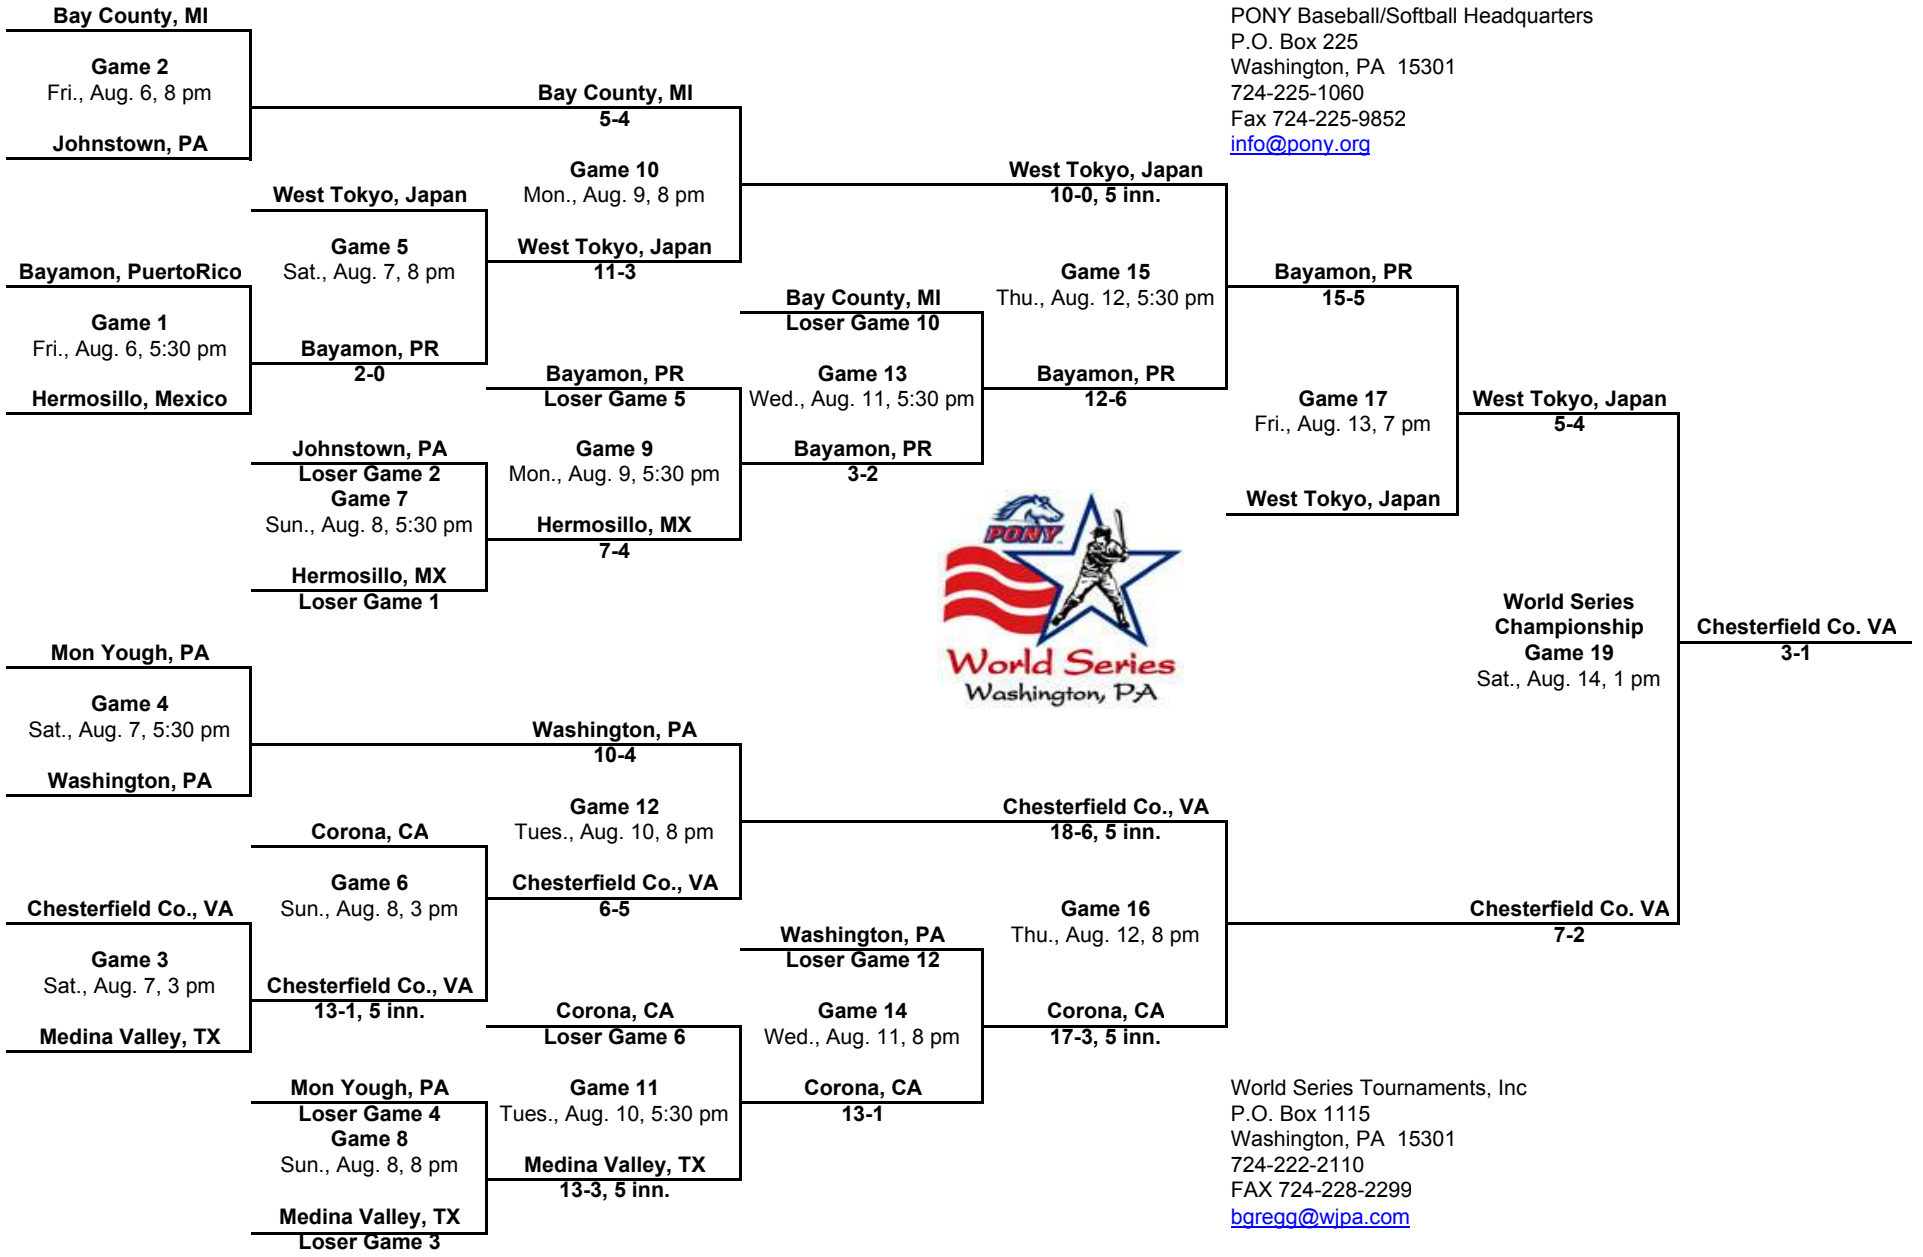

2010 PONY LEAGUE BASEBALL WORLD SERIES

LEW HAYS PONY FIELD, 154 Park Road No. 1, WASHINGTON PARK, WASHINGTON, PENNSYLVANIA, 15301

Tournament Director: Dick Whitt, 5410 Hiddenbrook Drive, McLeansville, NC 27301 (H) 336-375-3535 (F) 336-375-3535 (E) d.whitt@pony.org

Tournament Chair: Bob Gregg, 98 S. Main St., Washington, PA 15301 (B) 724-222-2110 (F) 724-228-2299 (E) bgregg@wjpa.com

PONY Baseball/Softball Headquarters
P.O. Box 225
Washington, PA 15301
724-225-1060
Fax 724-225-9852
info@pony.org

World Series Tournaments, Inc
P.O. Box 1115
Washington, PA 15301
724-222-2110
FAX 724-228-2299
bgregg@wjpa.com