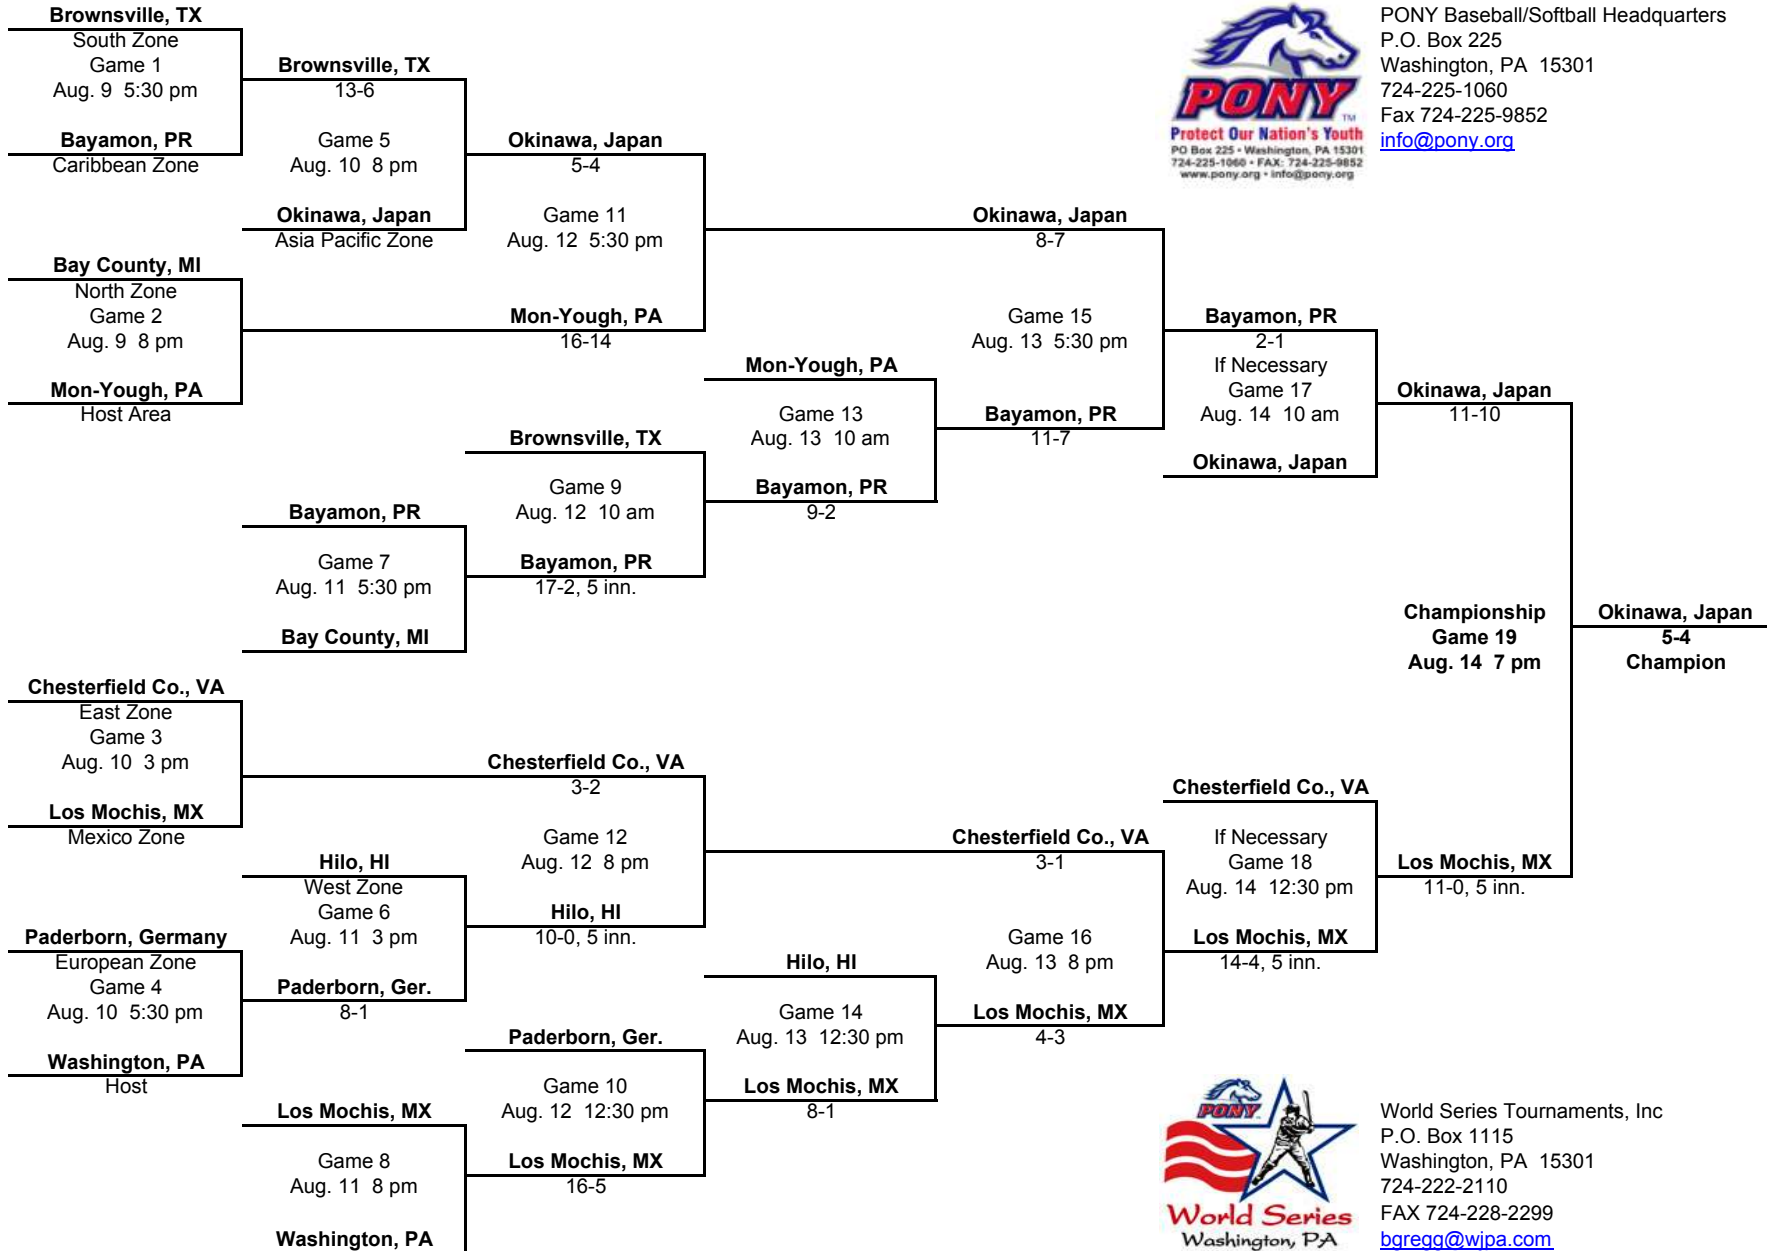

2013 PONY LEAGUE BASEBALL WORLD SERIES

LEW HAYS PONY FIELD, 200 Dunn Avenue, WASHINGTON PARK, WASHINGTON, PENNSYLVANIA, 15301

Tournament Director: Dick Whitt, 5410 Hiddenbrook Drive, McLeansville, NC 27301 (H) 336-375-3535 (F) 336-375-3535 (E) d.whitt@pony.org

Tournament Chair: Bob Gregg, 98 S. Main St., Washington, PA 15301 (B) 724-222-2110 (F) 724-228-2299 (E) bgregg@wjpa.com

PONY Baseball/Softball Headquarters
P.O. Box 225
Washington, PA 15301
724-225-1060
Fax 724-225-9852
info@pony.org

World Series Tournaments, Inc
P.O. Box 1115
Washington, PA 15301
724-222-2110
FAX 724-228-2299
bgregg@wjpa.com