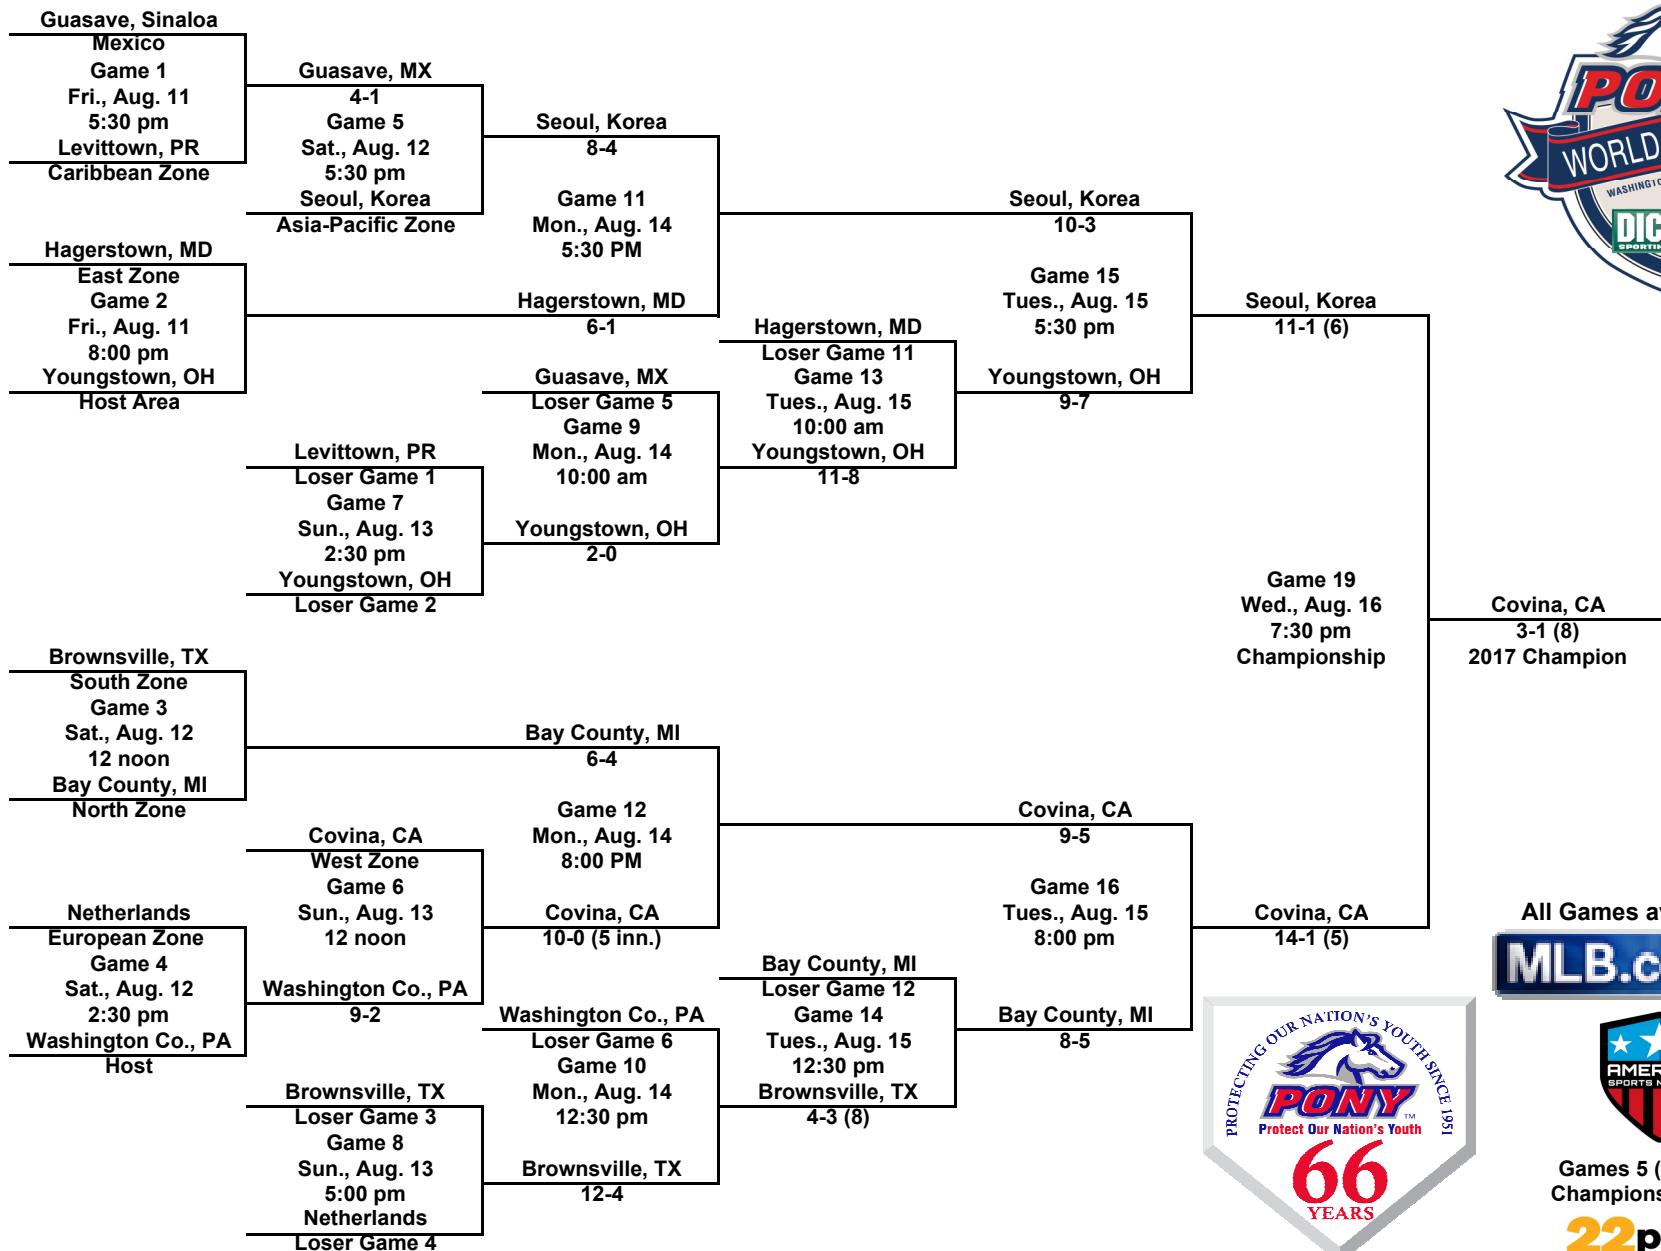

2017 DICK'S SPORTING GOODS PONY LEAGUE BASEBALL WORLD SERIES

LEW HAYS PONY FIELD, WILLIAM E. AMOS WAY, WASHINGTON PARK, WASHINGTON, PENNSYLVANIA 15301

Tournament Director: Dick Whitt, 4494 Orchard Knob Lane, High Point, NC 27265 (P) 336-253-6577 (E) d.whitt@pony.org

Tournament Chairman: Bob Gregg, 98 S. Main St., Washington, PA 15301 (B) 724-222-2110 (F) 724-228-2299 (E) bgregg@wjpa.com

All Games available on:
MLB.com

Games 5 (8/12) and
Championship (8/16)
22point!
LITTLE LEAGUE WORLD PONY