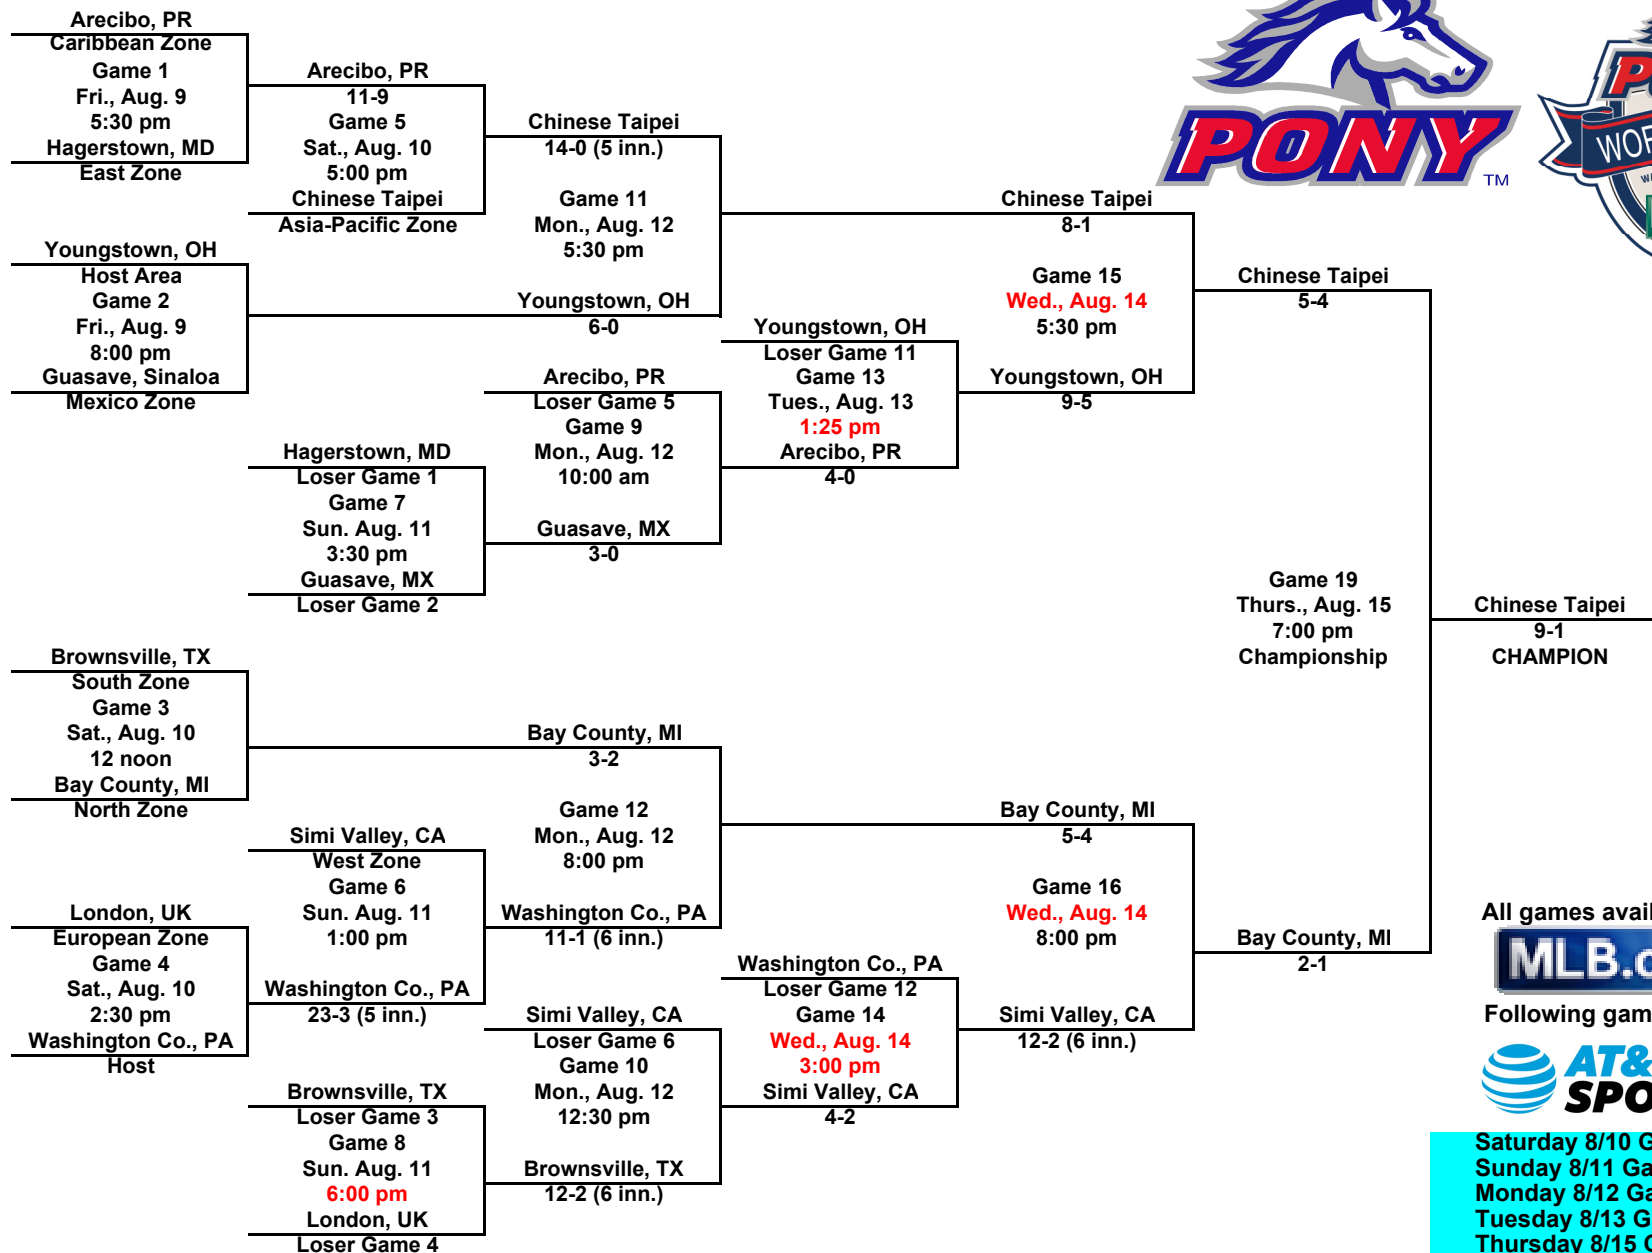

# 2019 DICK'S SPORTING GOODS PONY LEAGUE BASEBALL WORLD SERIES

LEW HAYS PONY FIELD, WILLIAM E. AMOS WAY, WASHINGTON PARK, WASHINGTON, PENNSYLVANIA 15301

Tournament Director: Rick Melton (M) 336-420-3189 (E) r.melton@pony.org

Tournament Chairman: Bob Gregg, 98 S. Main St., Washington, PA 15301 (B) 724-222-2110 (F) 724-228-2299 (E) bgregg@wjpa.com

All games available on:

Following games available on:

Saturday 8/10 Games 3 & 4  
Sunday 8/11 Game 8  
Monday 8/12 Game 11  
Tuesday 8/13 Game 15  
Thursday 8/15 Championship