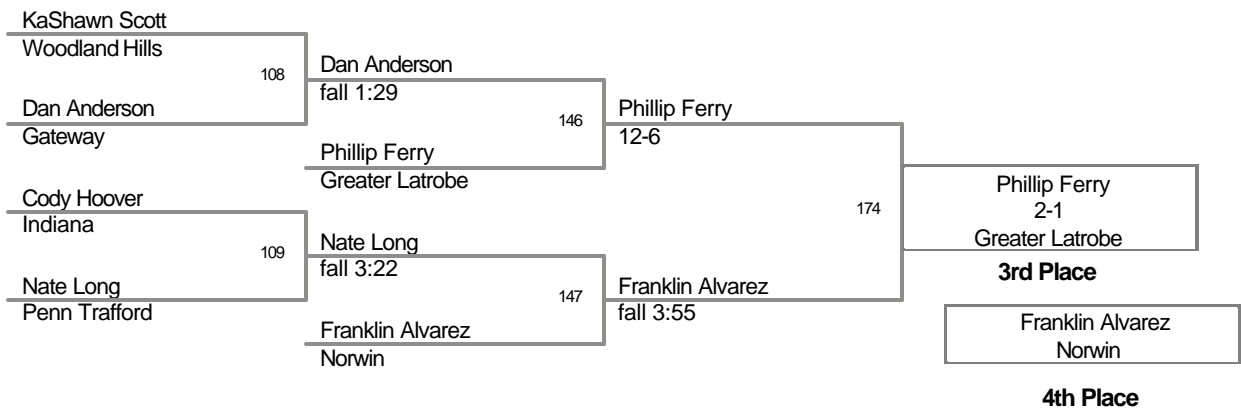

Andrew Miller
Penn Hills
4th Place

140 Lbs

Mike McCutcheon 10
Kiski 26-7

145 Lbs

152 Lbs

160 Lbs

Steve Werner 12
Penn Trafford 25-8

Marcos Williamson 10
Gateway 4-9