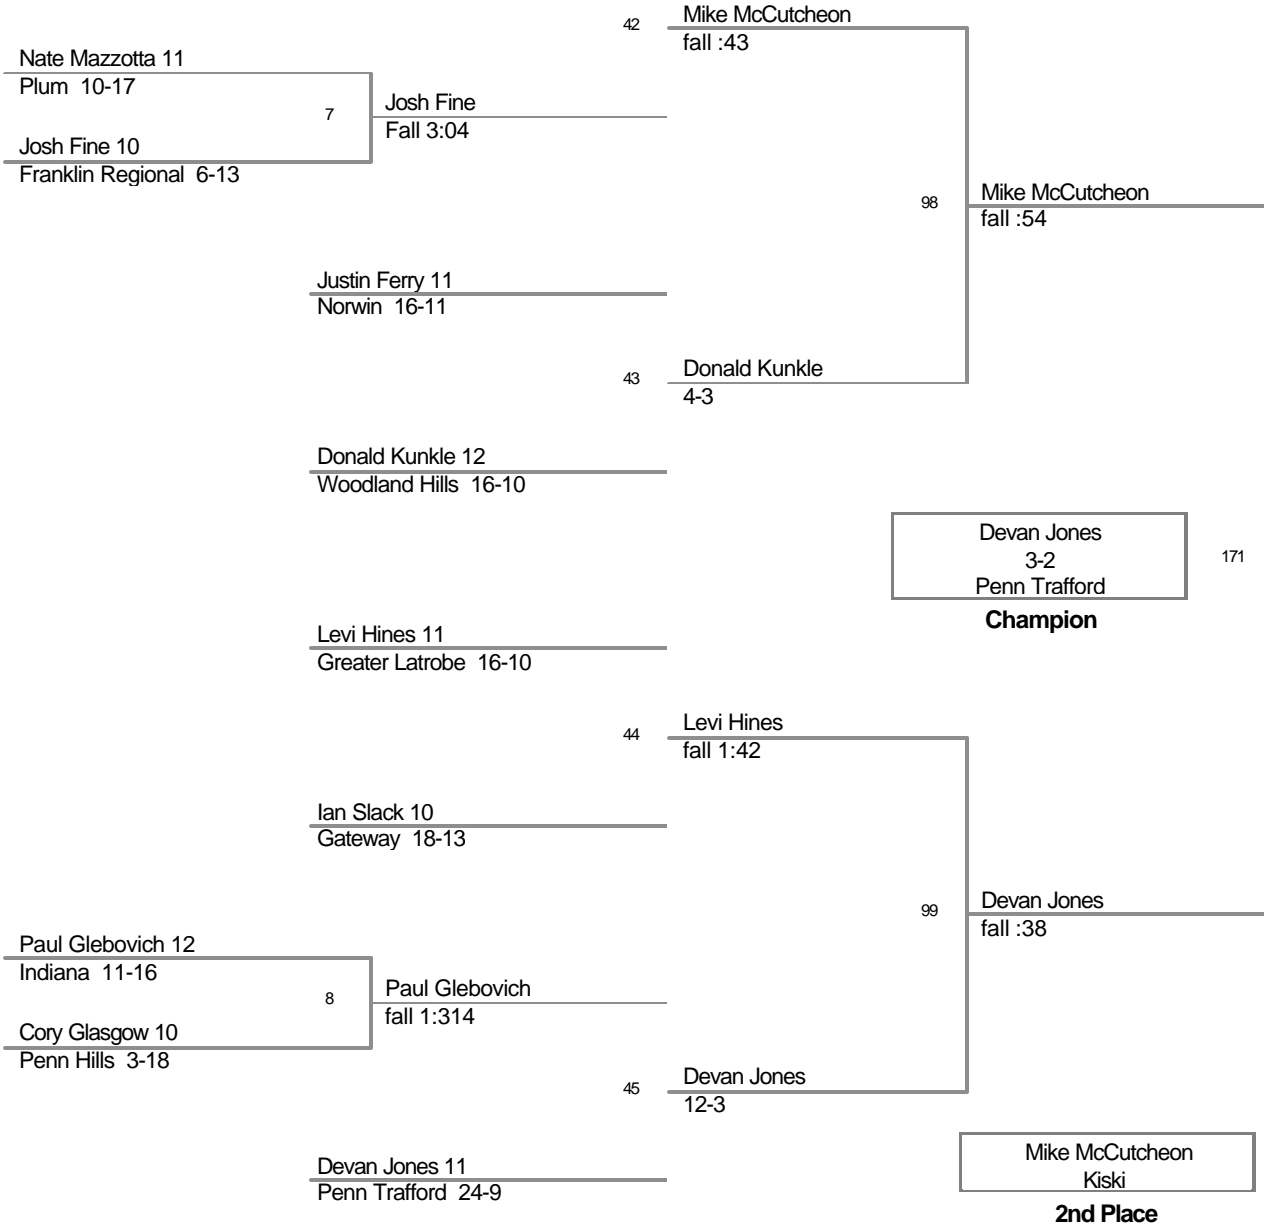

140 Lbs

Mike McCutcheon 10
Kiski 26-7