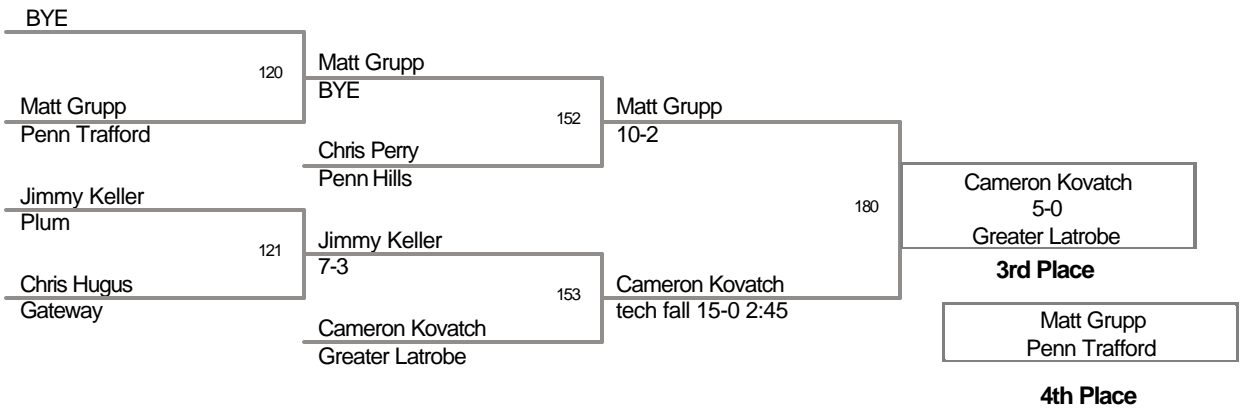

Section_1AAA Div.

189 Lbs

Mike Salopek 12
Norwin 25-0