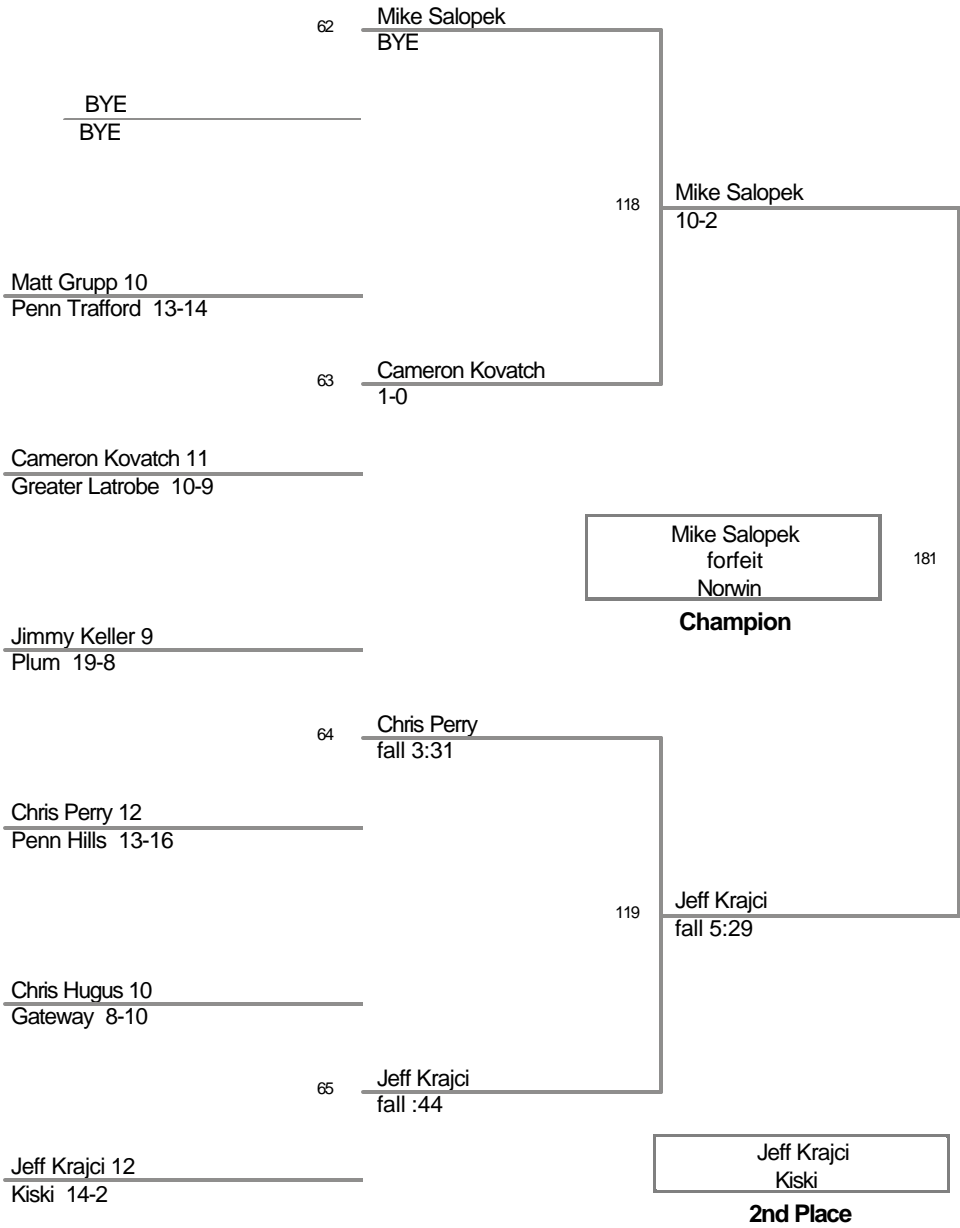

Section_1AAA Div.

189 Lbs

Mike Salopek 12
Norwin 25-0