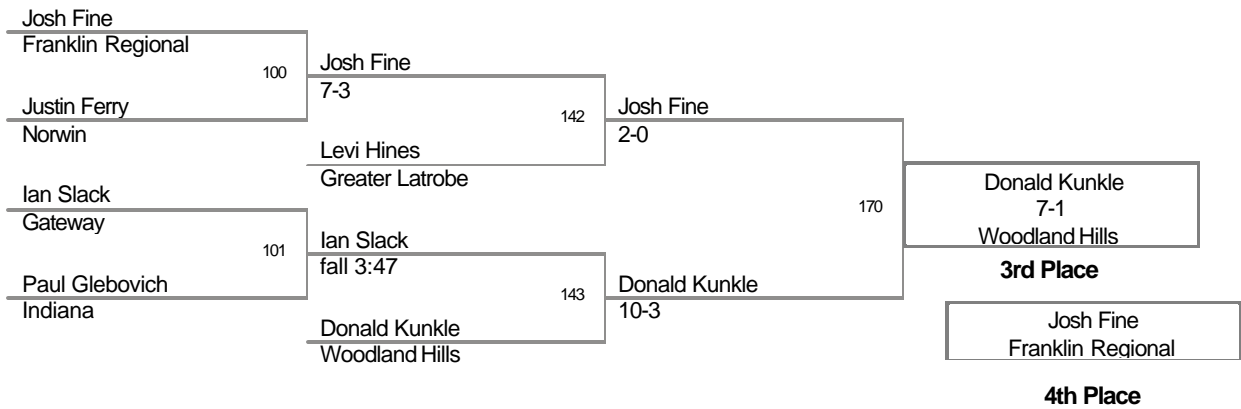

140 Lbs

Mike McCutcheon 10
Kiski 26-7