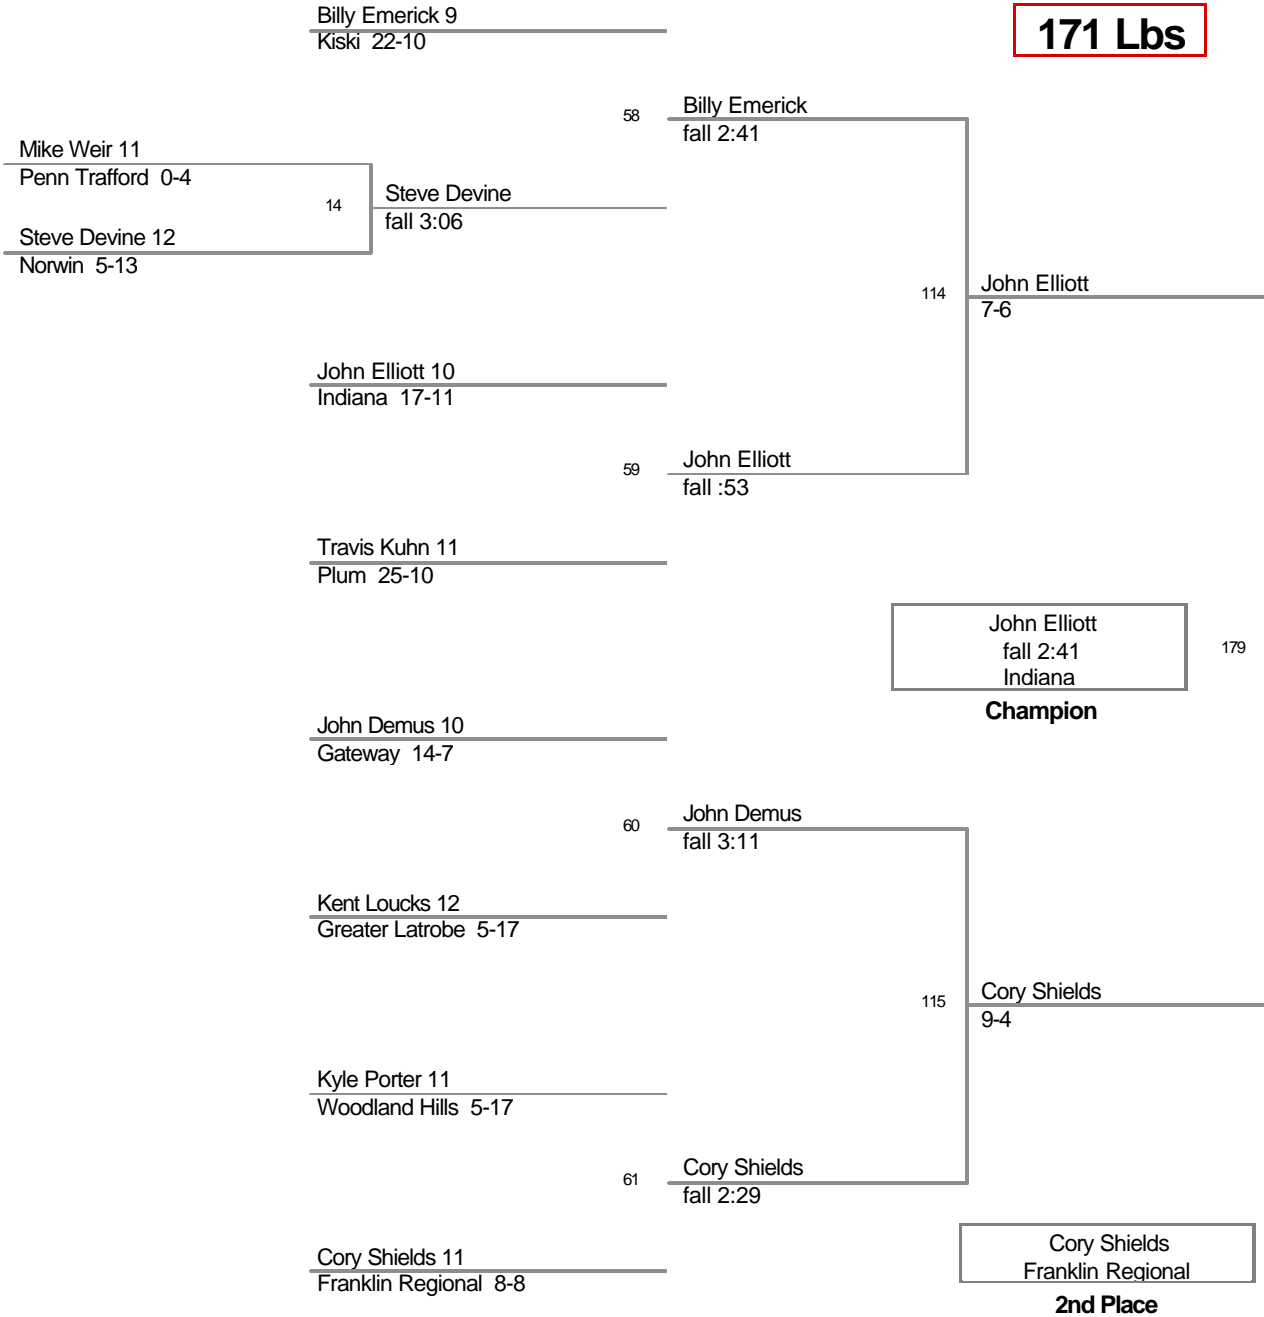

113 Jon Smith
fall 2:30

149 Cory Blotzer
Plum

148 Nick Revis
fall 2:47

149 Cory Blotzer
fall 2:03

176 Nick Revis
injury default
Norwin

Cory Blotzer
Plum
4th Place

3rd Place

171 Lbs