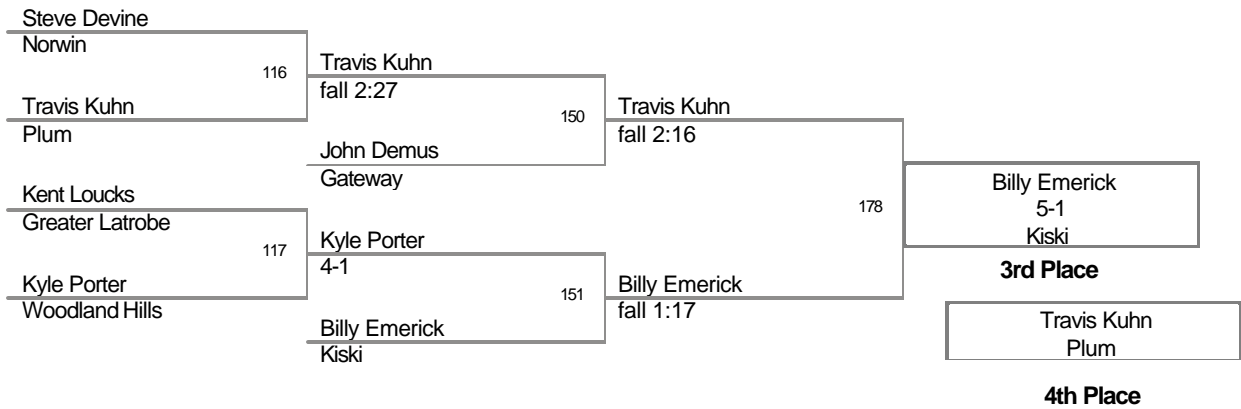

113 Jon Smith
fall 2:30

149 Cory Blotzer
Plum

148 Nick Revis
fall 2:47

149 Cory Blotzer
fall 2:03

176 Nick Revis
injury default
Norwin

Cory Blotzer
Plum
4th Place

3rd Place

171 Lbs