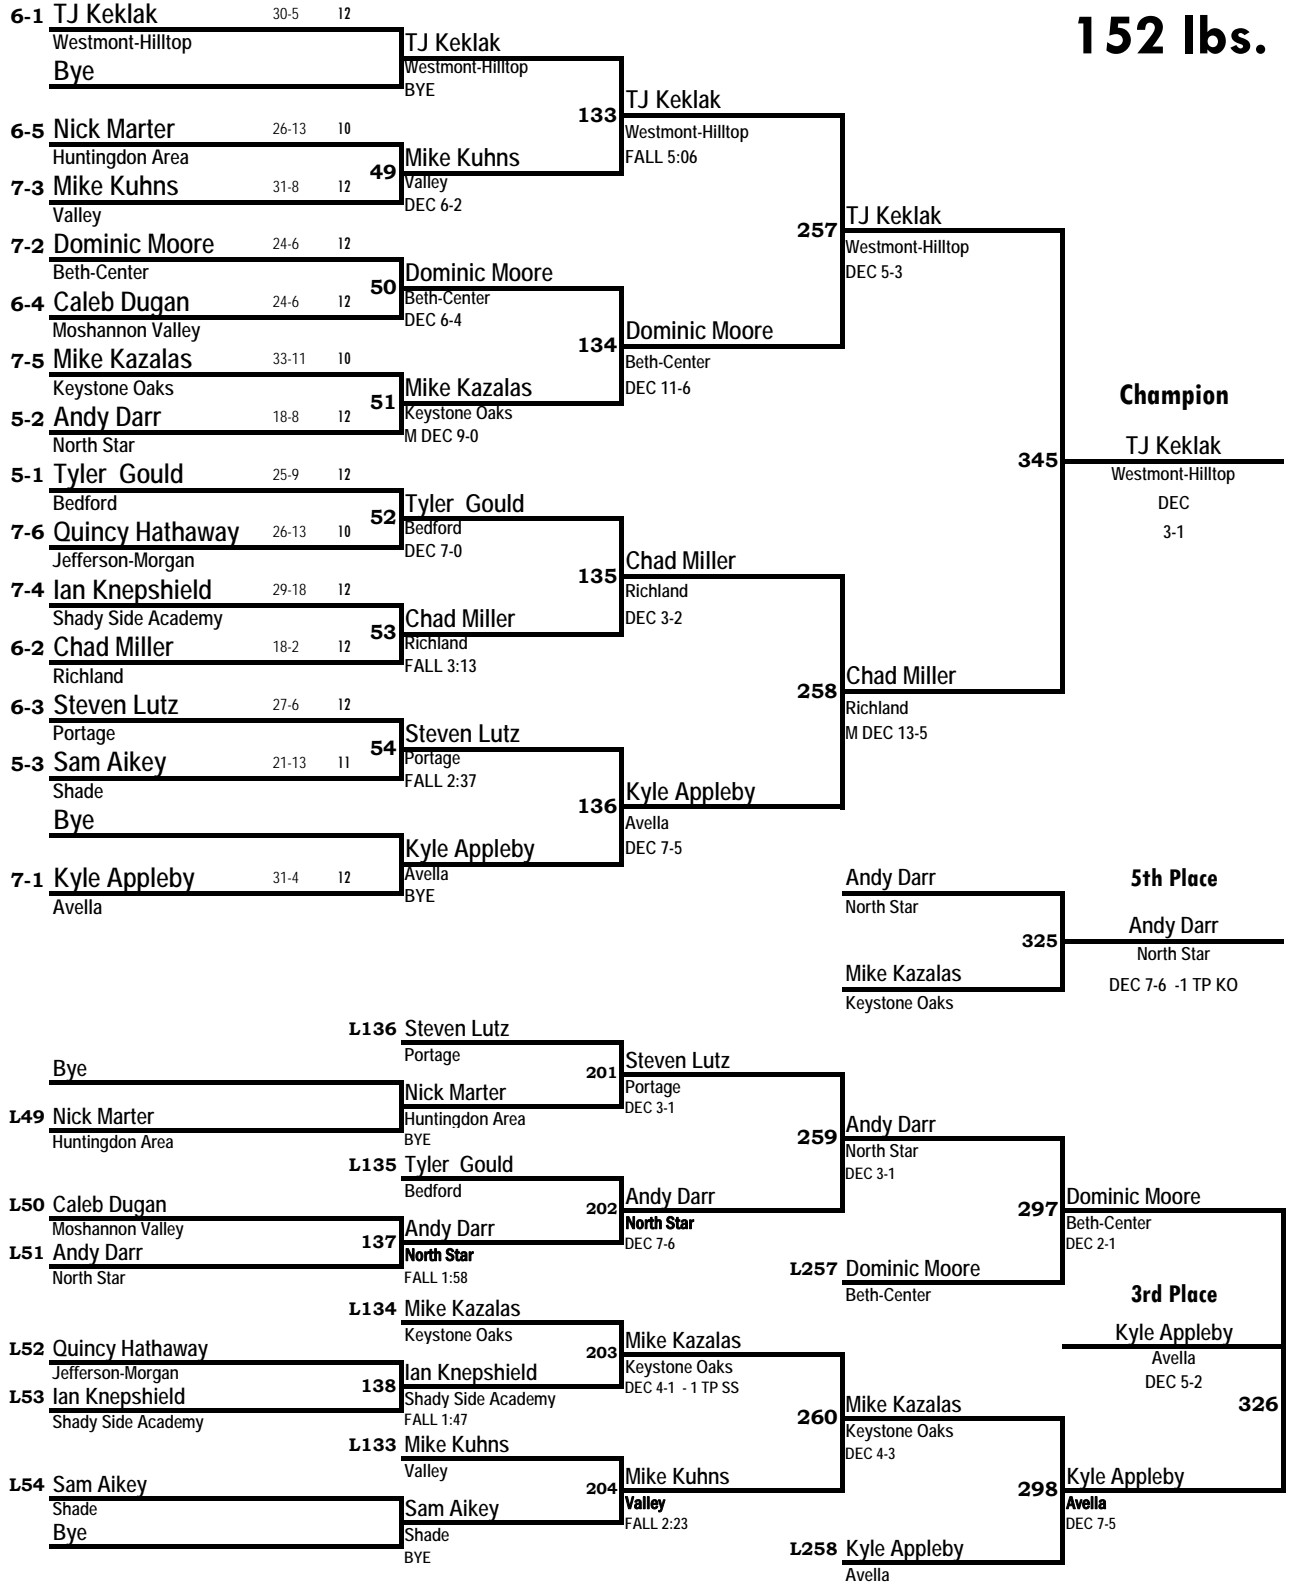

2009 PIAA SW-AA Regional Wrestling Tournament

2009 PIAA SW-AA Regional Wrestling Tournament

112 lbs.

Champion

5th Place

3rd Place

Ty Dively

2009 PIAA SW-AA Regional Wrestling Tournament

2009 PIAA SW-AA Regional Wrestling Tournament

2009 PIAA SW-AA Regional Wrestling Tournament

130 lbs.

2009 PIAA SW-AA Regional Wrestling Tournament

135 lbs.

2009 PIAA SW-AA Regional Wrestling Tournament

2009 PIAA SW-AA Regional Wrestling Tournament