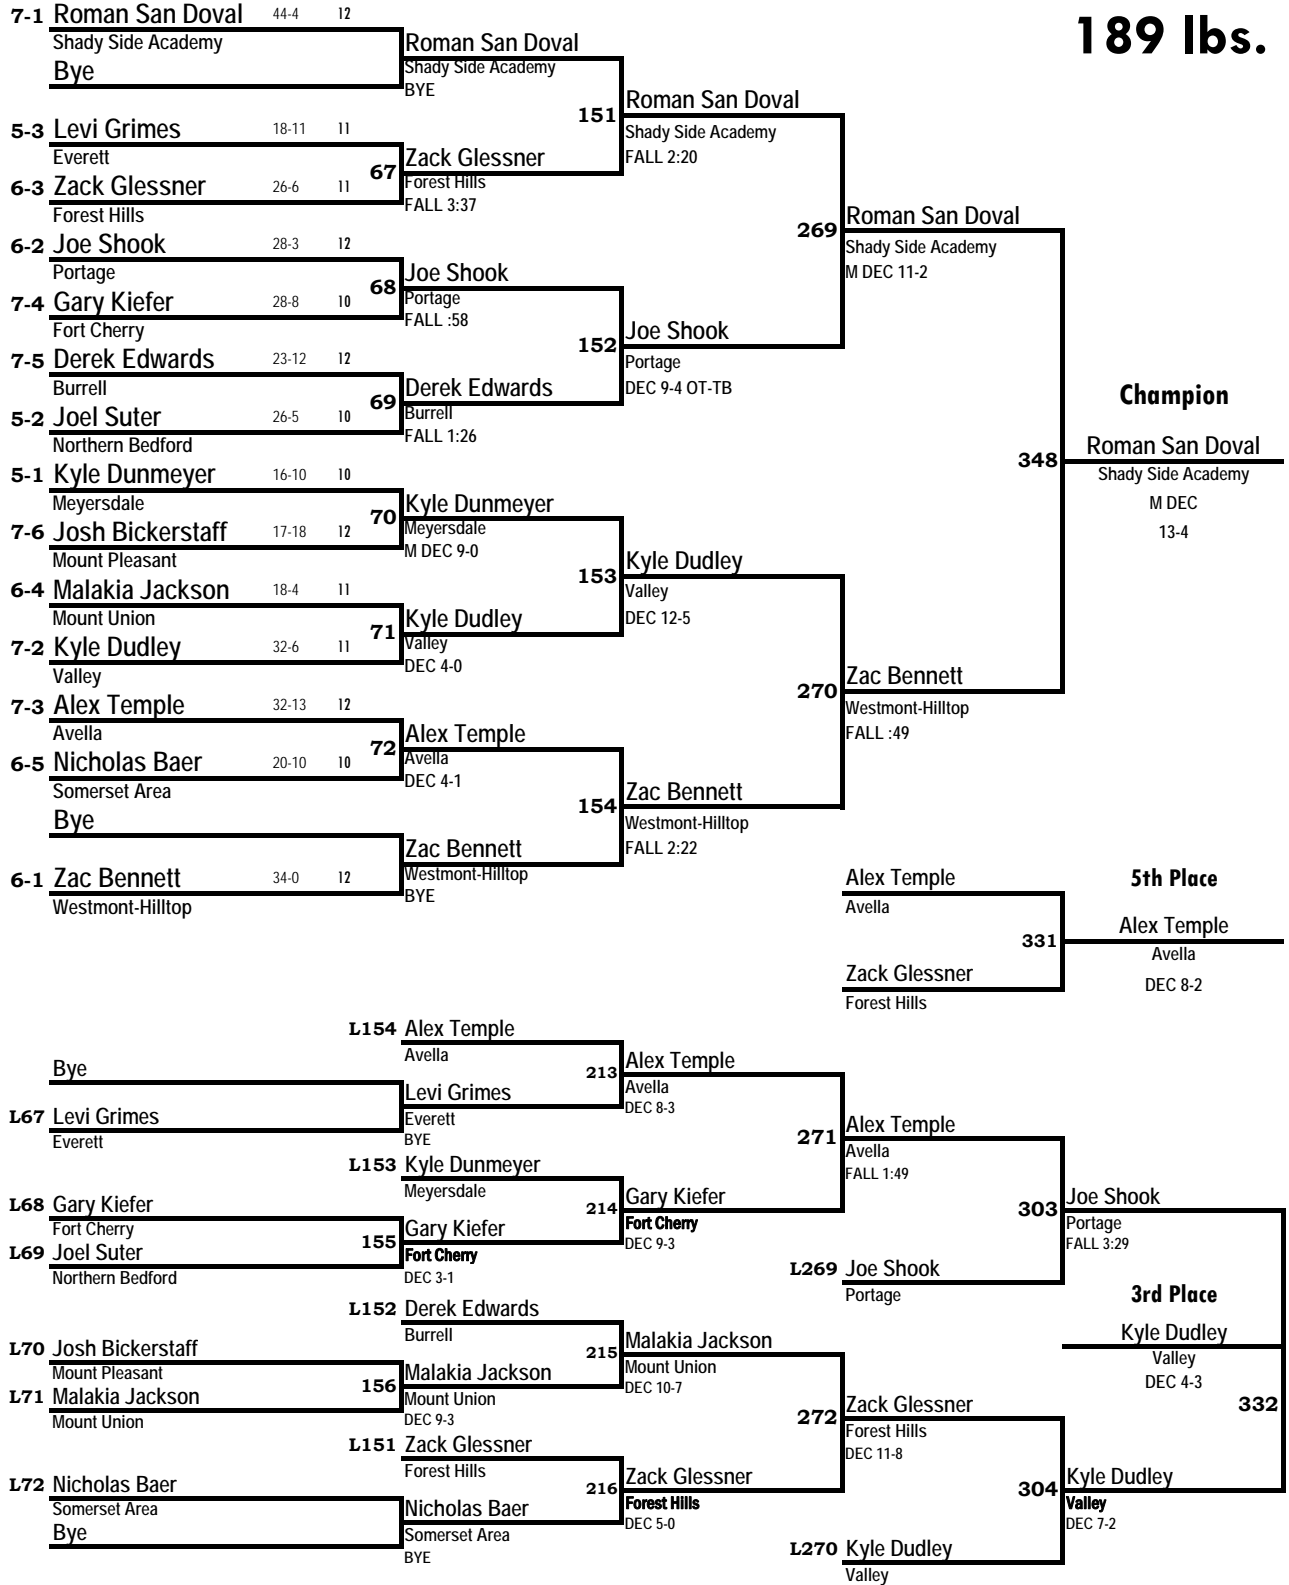

2009 PIAA SW-AA Regional Wrestling Tournament