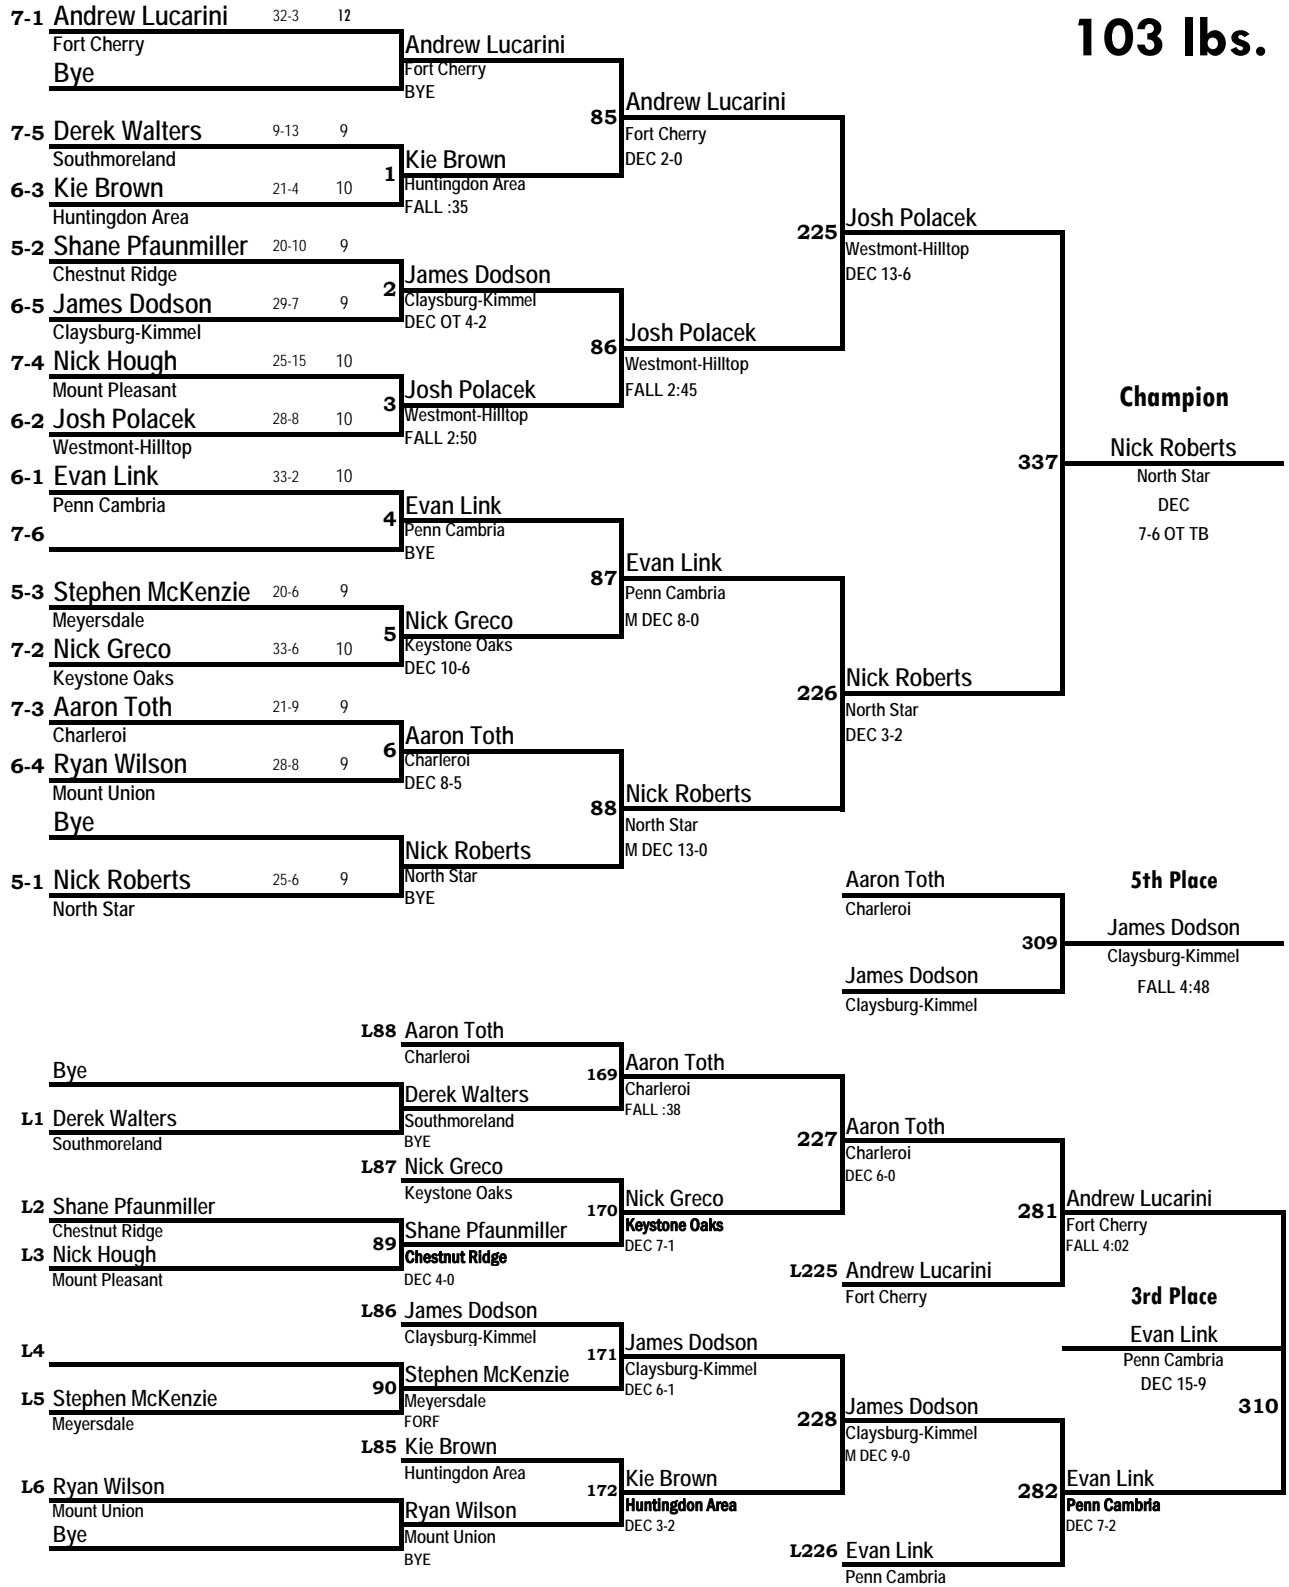

2009 PIAA SW-AA Regional Wrestling Tournament

2009 PIAA SW-AA Regional Wrestling Tournament

112 lbs.

Champion

5th Place

3rd Place

Ty Dively

2009 PIAA SW-AA Regional Wrestling Tournament

2009 PIAA SW-AA Regional Wrestling Tournament

2009 PIAA SW-AA Regional Wrestling Tournament

130 lbs.

2009 PIAA SW-AA Regional Wrestling Tournament

135 lbs.

2009 PIAA SW-AA Regional Wrestling Tournament

2009 PIAA SW-AA Regional Wrestling Tournament