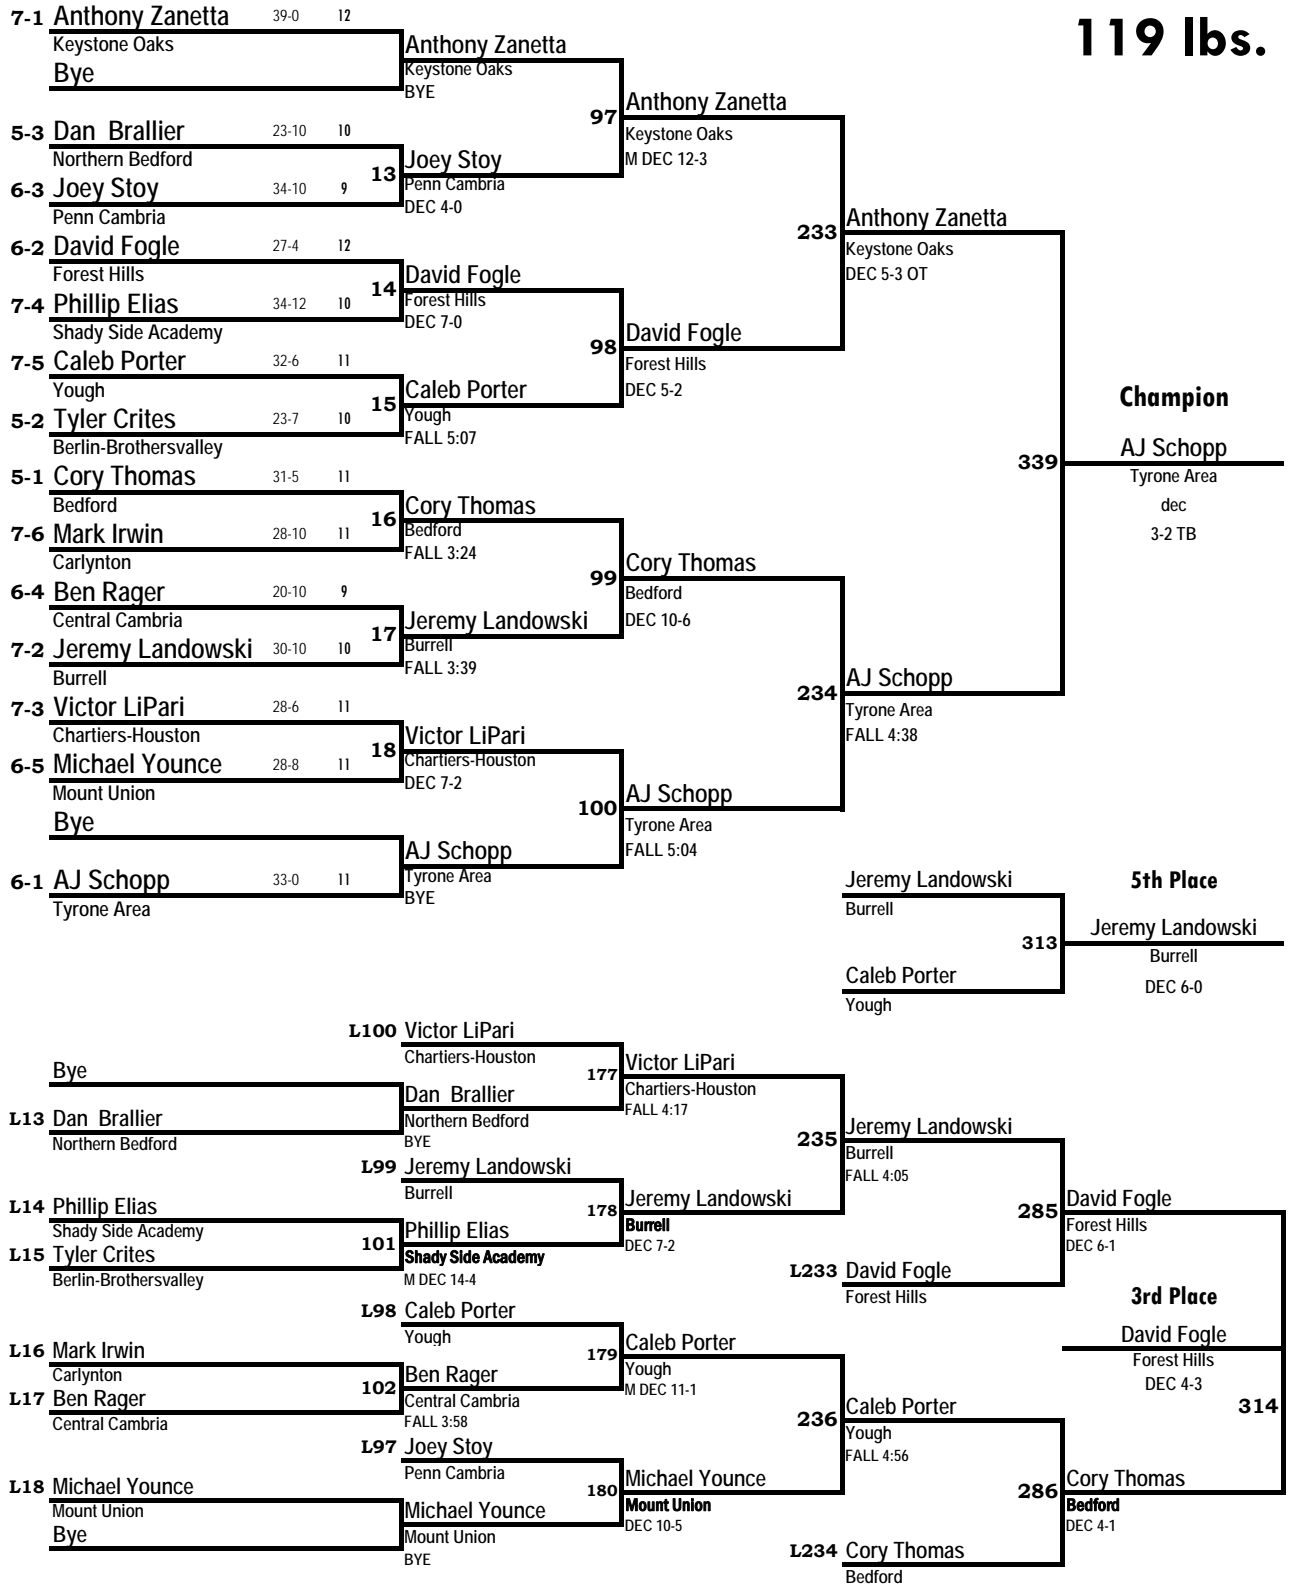

2009 PIAA SW-AA Regional Wrestling Tournament

2009 PIAA SW-AA Regional Wrestling Tournament

112 lbs.

Champion

5th Place

3rd Place

Ty Dively

2009 PIAA SW-AA Regional Wrestling Tournament

2009 PIAA SW-AA Regional Wrestling Tournament

2009 PIAA SW-AA Regional Wrestling Tournament

130 lbs.

2009 PIAA SW-AA Regional Wrestling Tournament

135 lbs.

2009 PIAA SW-AA Regional Wrestling Tournament

2009 PIAA SW-AA Regional Wrestling Tournament