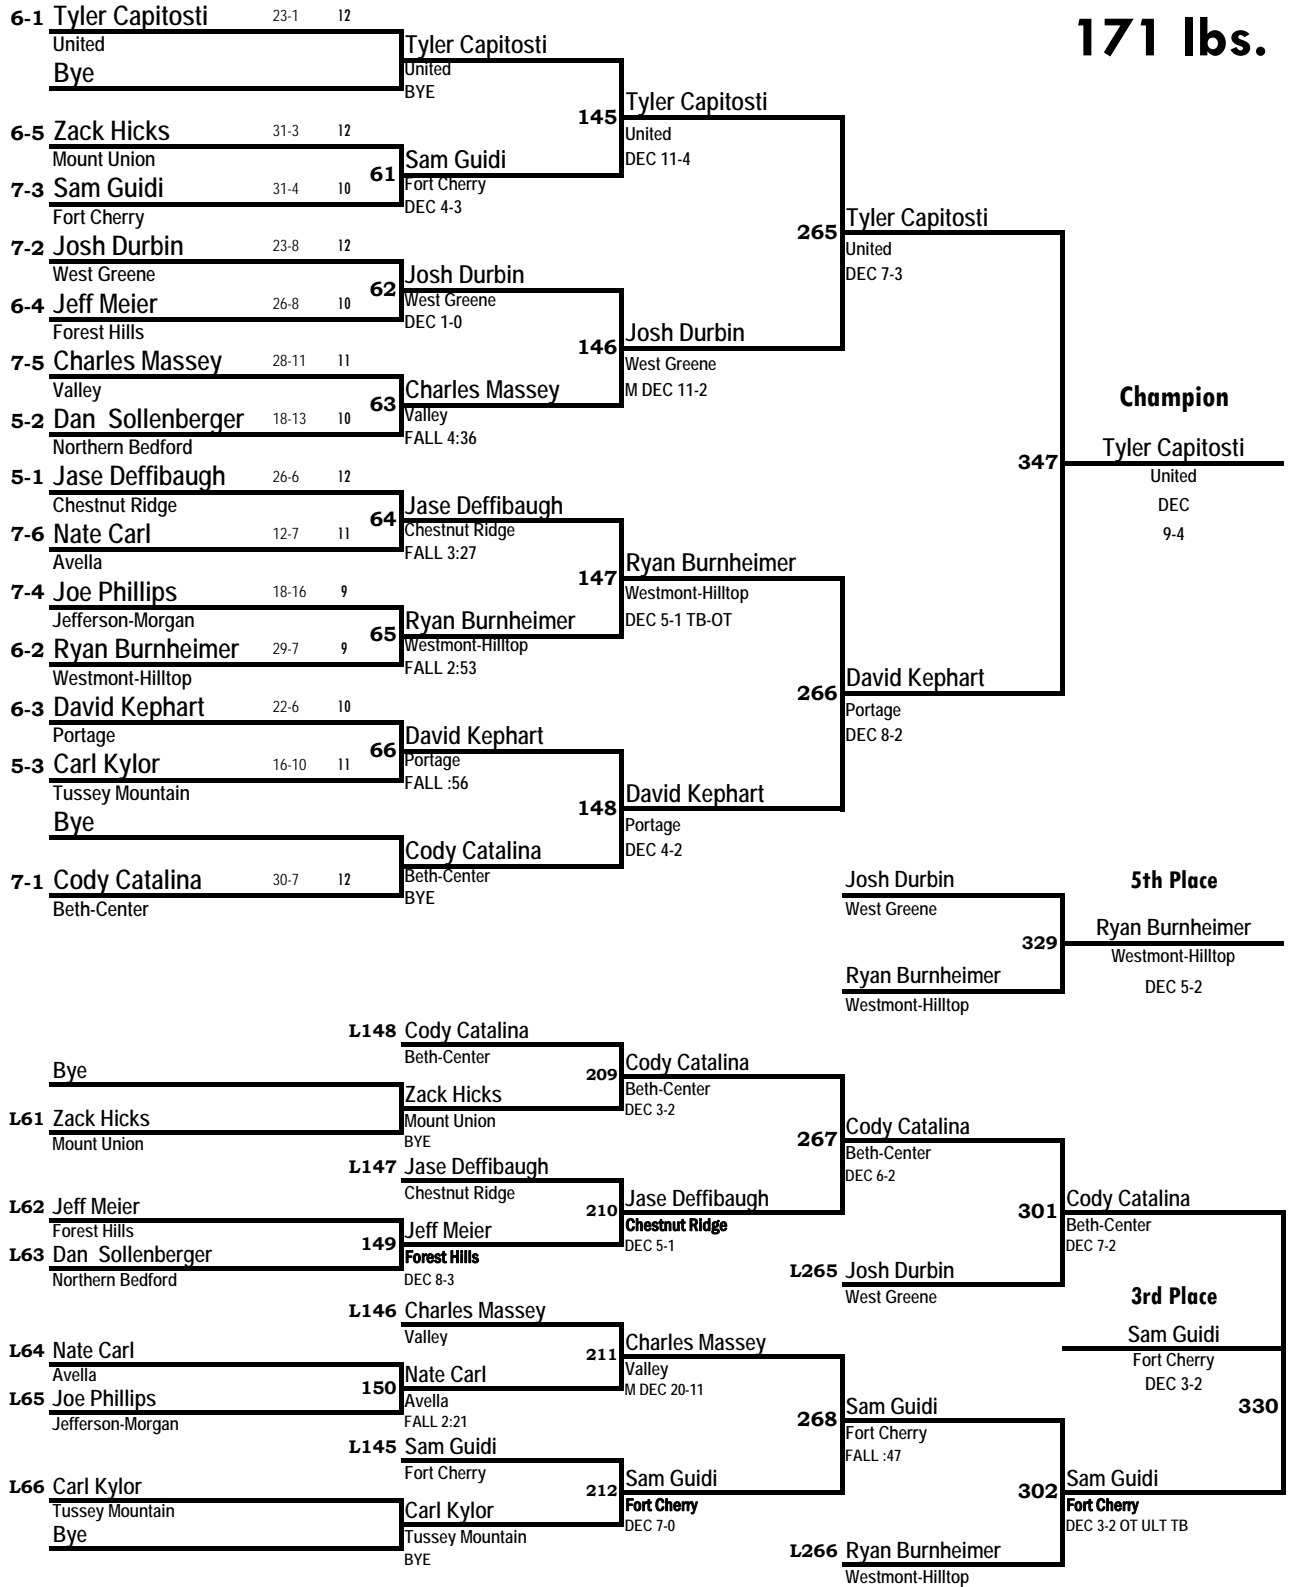

2009 PIAA SW-AA Regional Wrestling Tournament