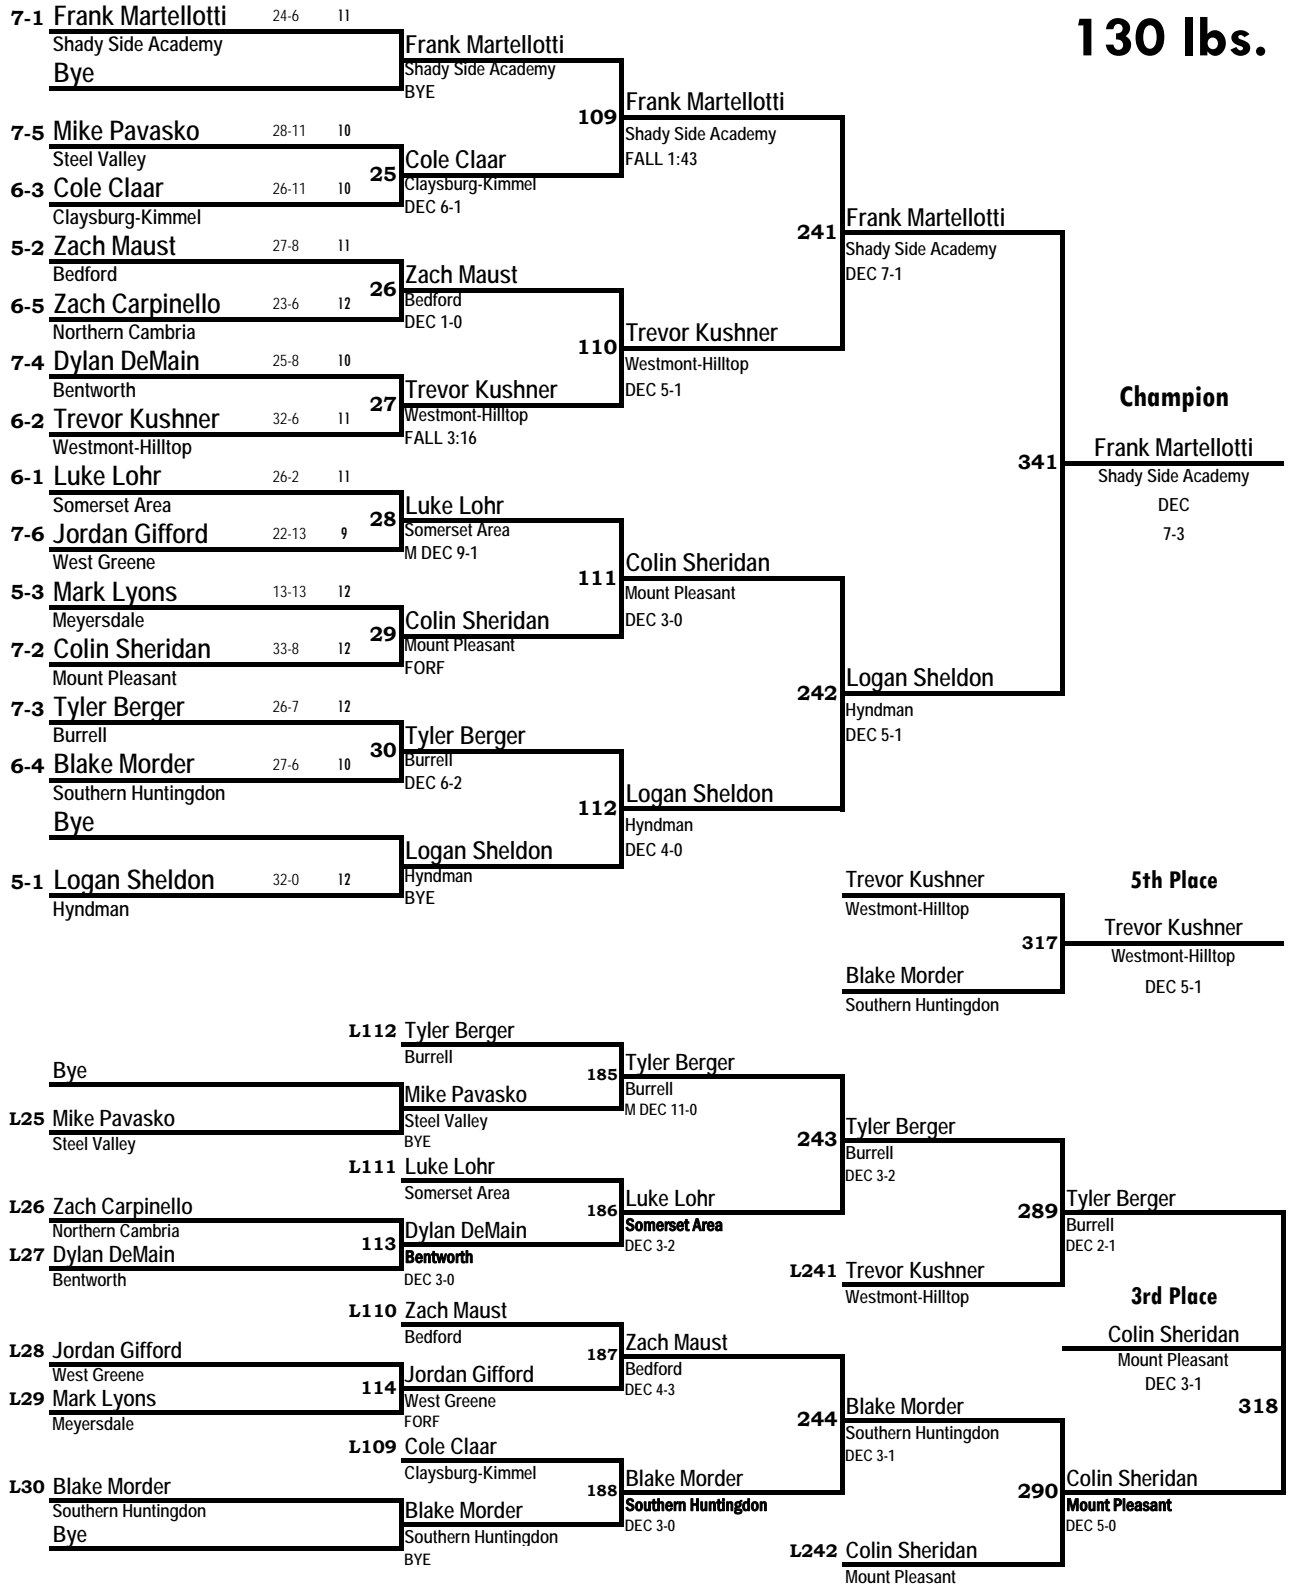

2009 PIAA SW-AA Regional Wrestling Tournament

2009 PIAA SW-AA Regional Wrestling Tournament

112 lbs.

Champion

5th Place

3rd Place

Ty Dively

2009 PIAA SW-AA Regional Wrestling Tournament

2009 PIAA SW-AA Regional Wrestling Tournament

2009 PIAA SW-AA Regional Wrestling Tournament

130 lbs.

2009 PIAA SW-AA Regional Wrestling Tournament

135 lbs.

2009 PIAA SW-AA Regional Wrestling Tournament

2009 PIAA SW-AA Regional Wrestling Tournament