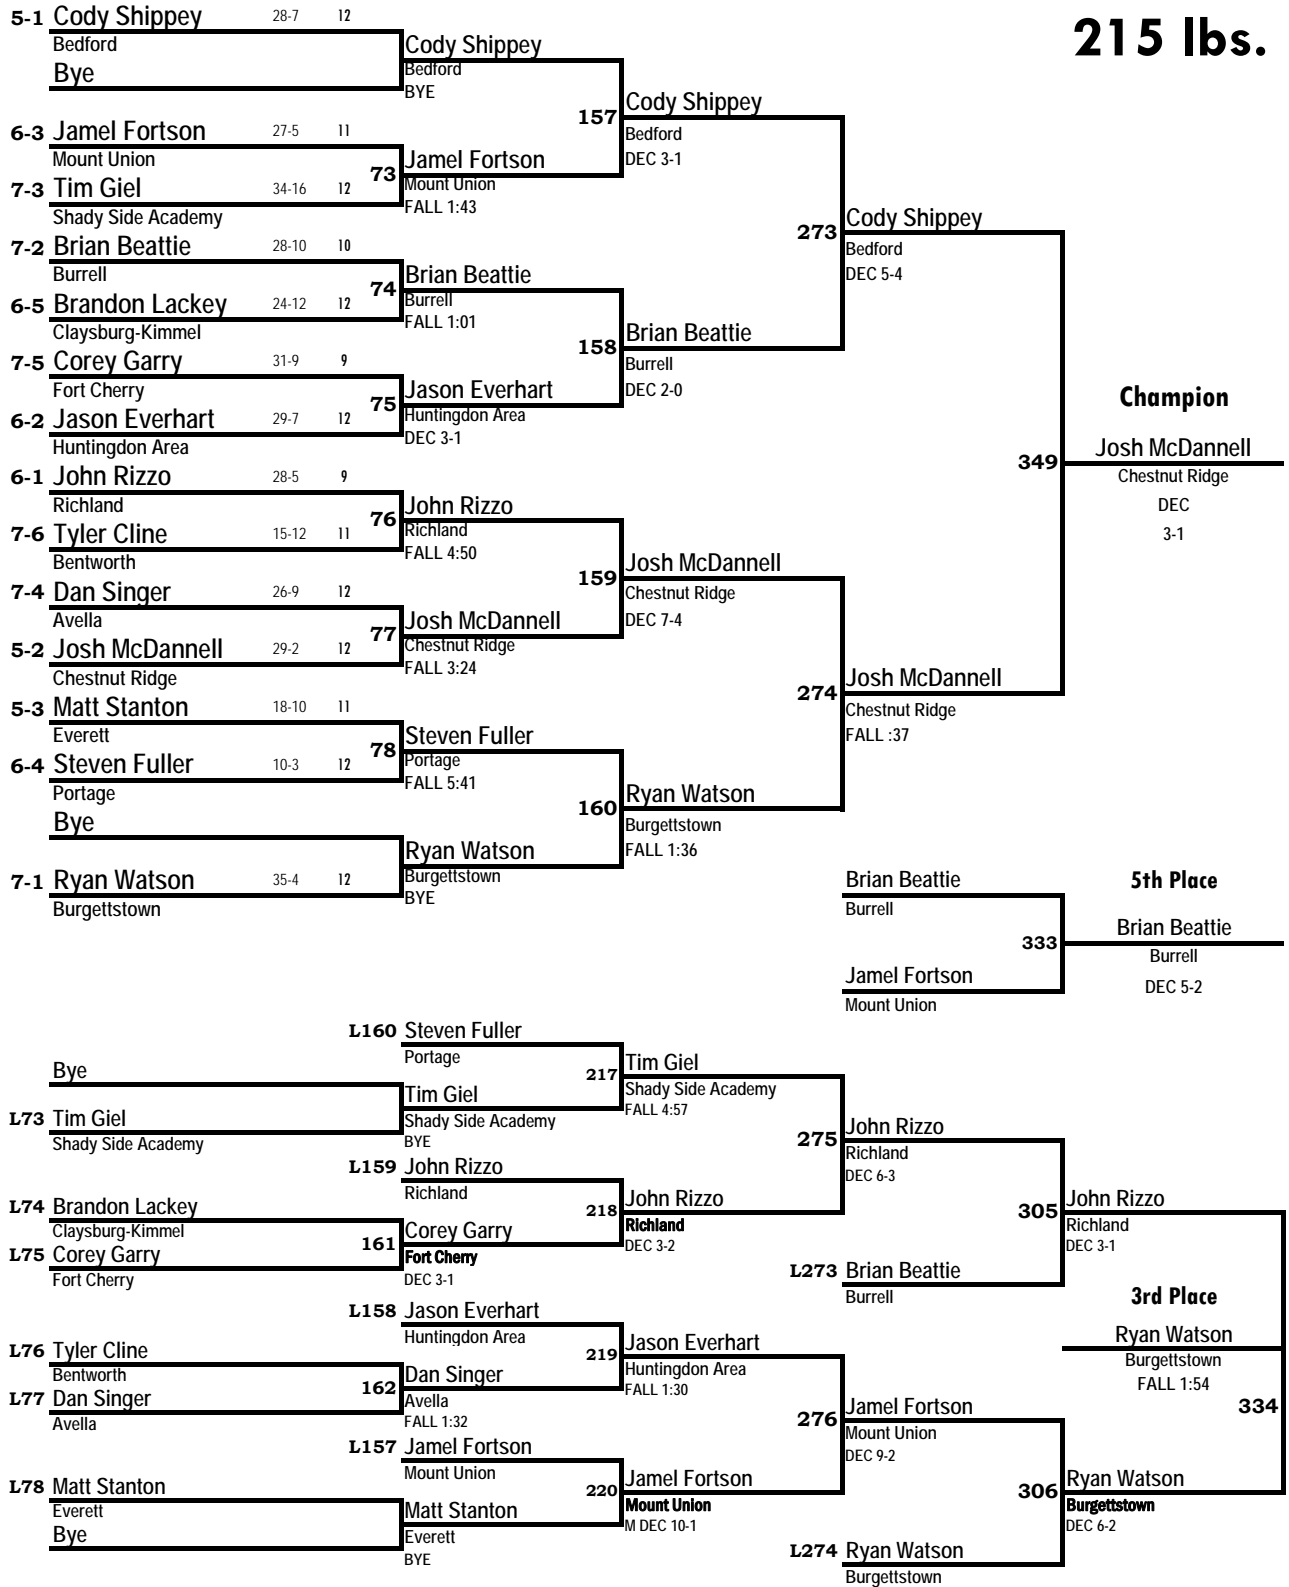

2009 PIAA SW-AA Regional Wrestling Tournament