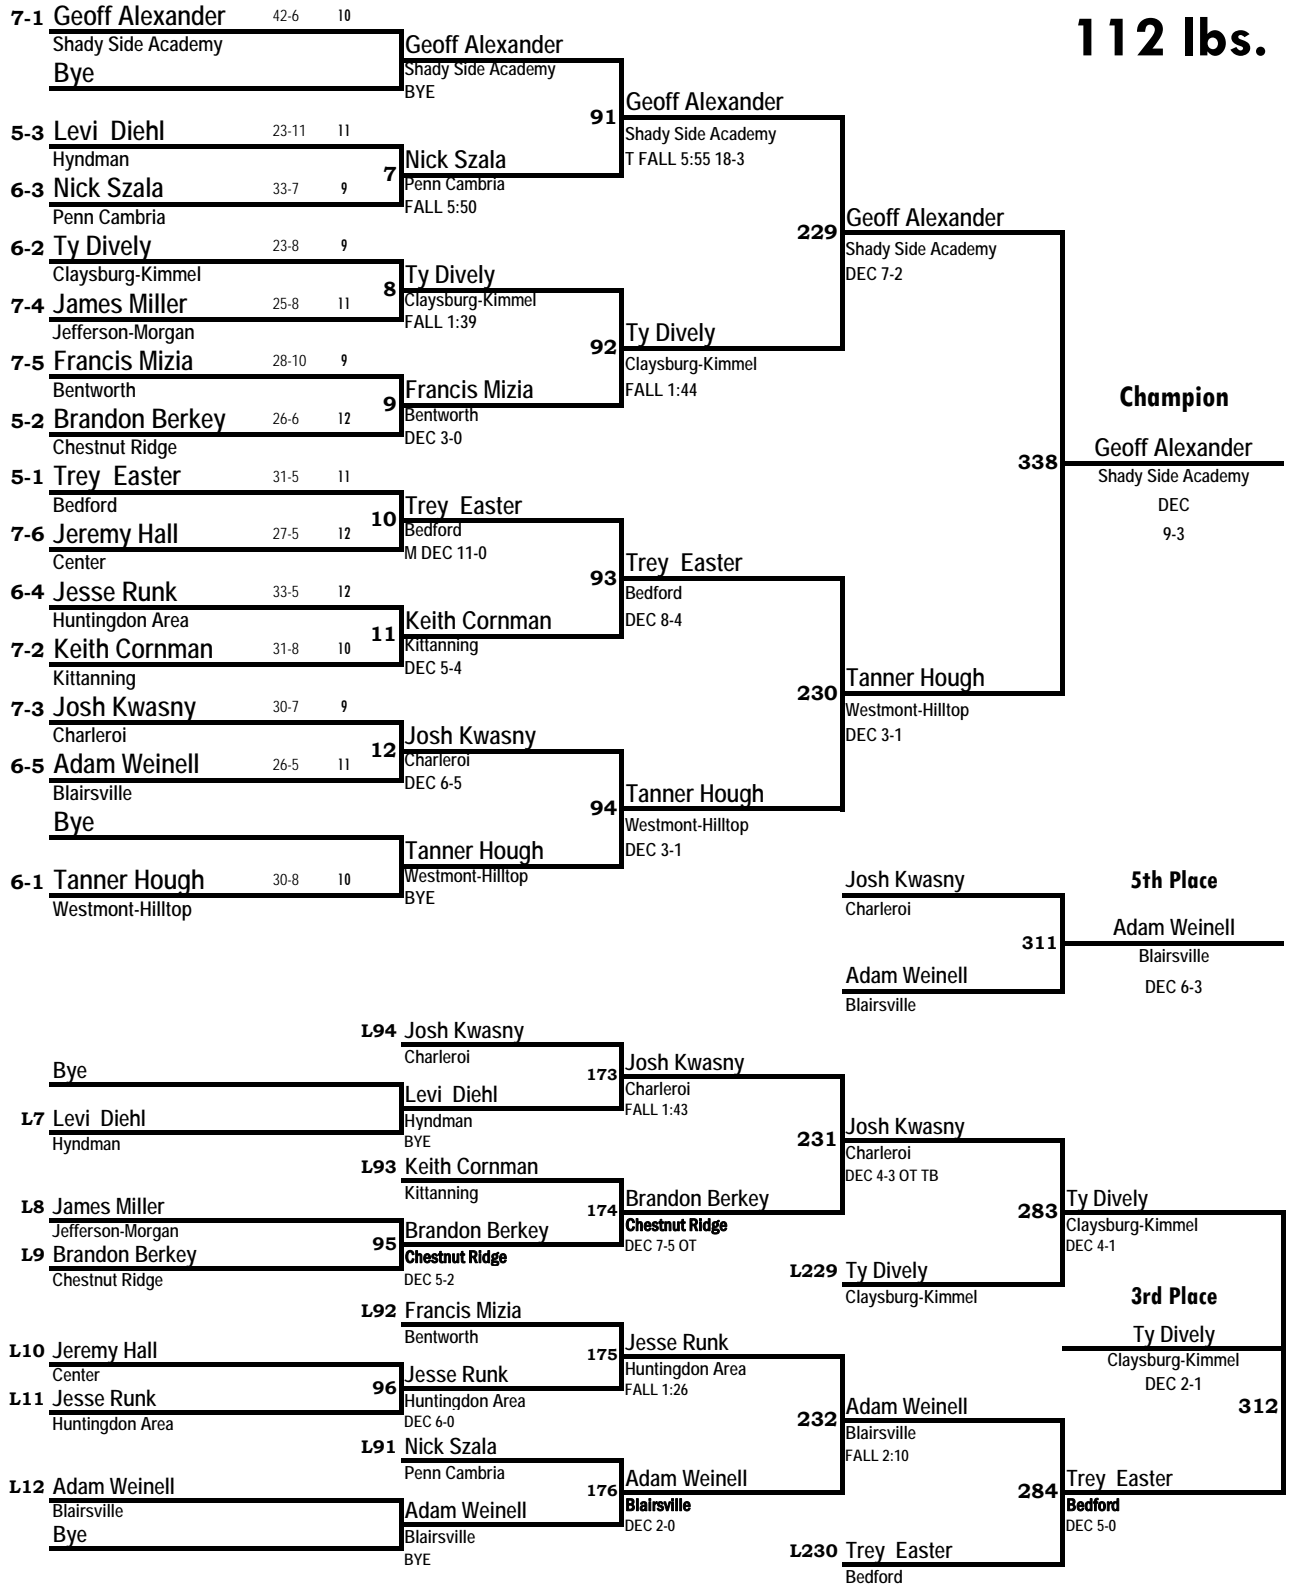

2009 PIAA SW-AA Regional Wrestling Tournament

2009 PIAA SW-AA Regional Wrestling Tournament

112 lbs.

Champion

5th Place

3rd Place

Ty Dively

2009 PIAA SW-AA Regional Wrestling Tournament

2009 PIAA SW-AA Regional Wrestling Tournament

2009 PIAA SW-AA Regional Wrestling Tournament

130 lbs.

2009 PIAA SW-AA Regional Wrestling Tournament

135 lbs.

2009 PIAA SW-AA Regional Wrestling Tournament

2009 PIAA SW-AA Regional Wrestling Tournament