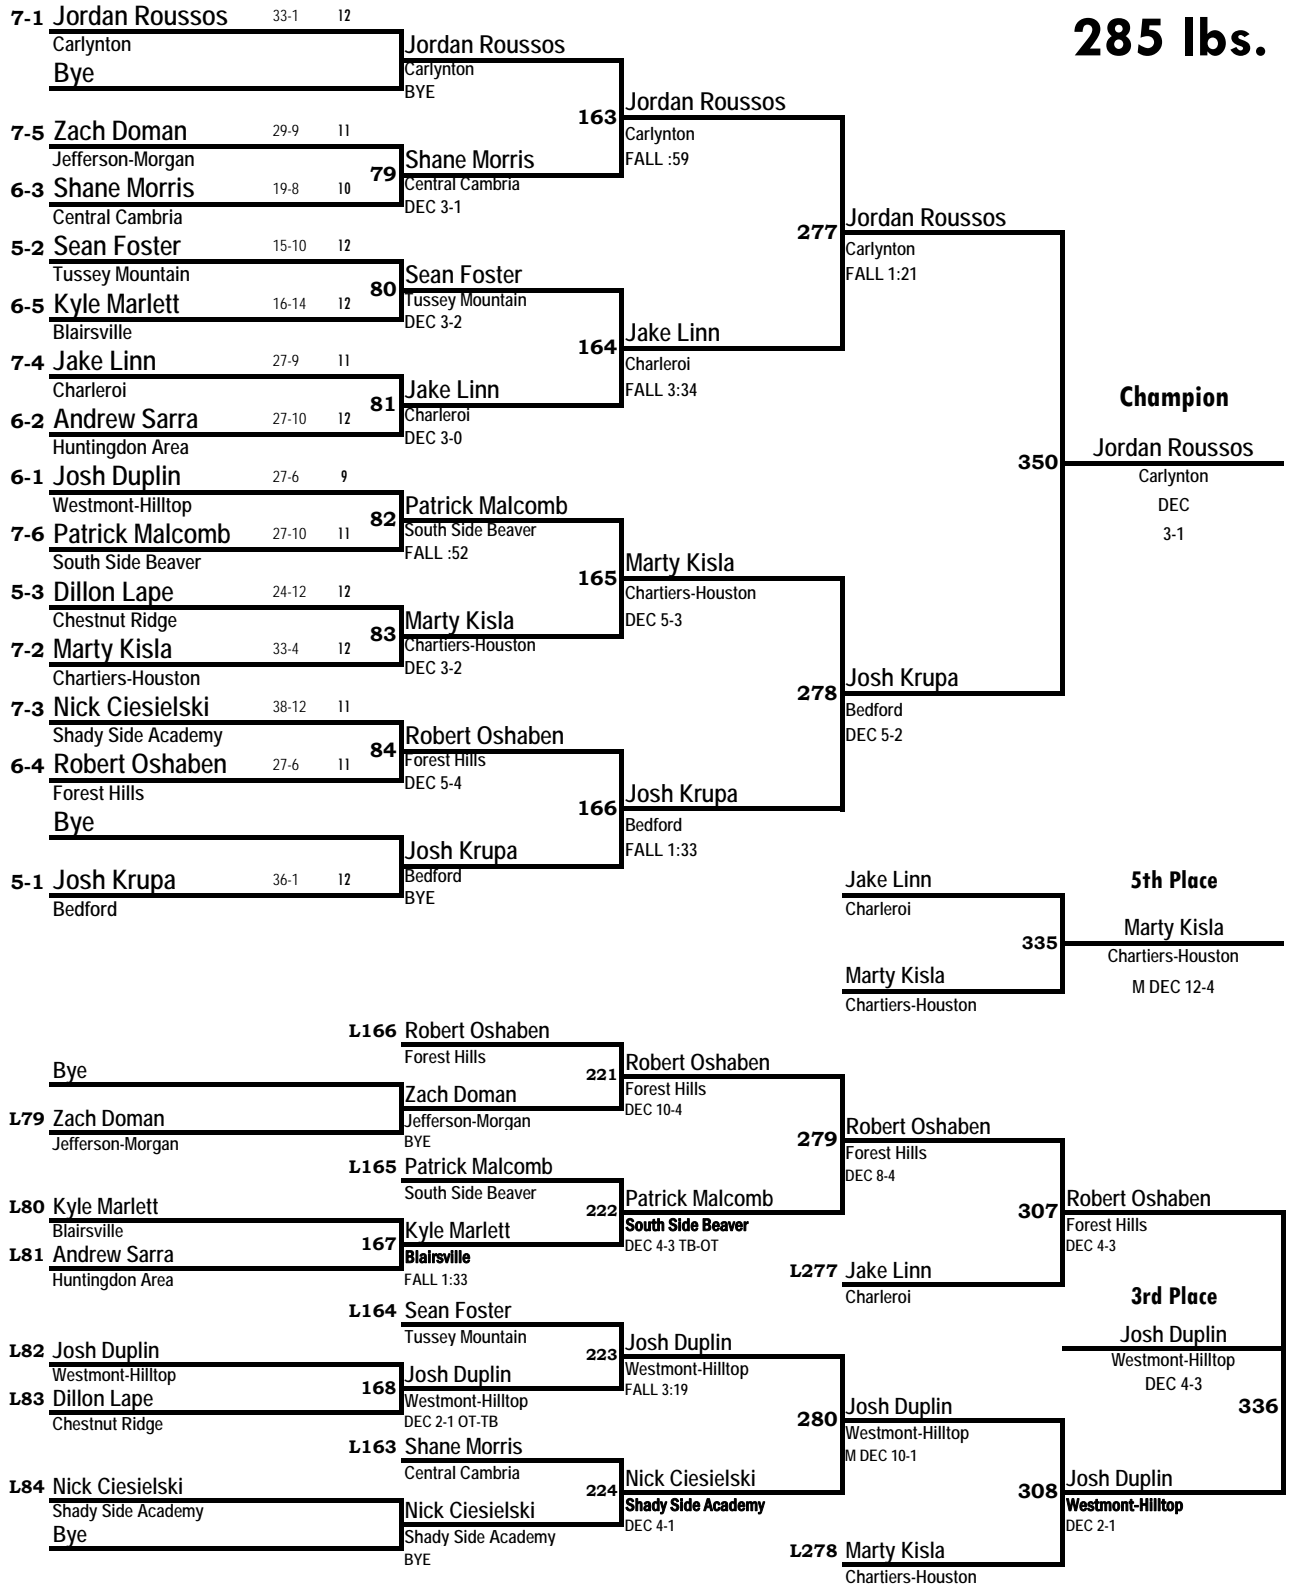

2009 PIAA SW-AA Regional Wrestling Tournament

2009 PIAA SW-AA Regional Wrestling Tournament

Team Standings

1	Westmont-Hilltop	138.0
2	Shady Side Academy	135.5
3	Bedford	111.5
4	Burrell	93.5
5	Portage	68.0
6	Chestnut Ridge	62.0
7	Tyrone Area	56.0
8	North Star	52.5
9	Claysburg-Kimmel	50.0
10	Penn Cambria	50.0
11	Avella	45.0
12	Forest Hills	42.0
13	Richland	40.0
14	Charleroi	39.0
15	Mount Pleasant	39.0
16	United	39.0
17	Keystone Oaks	34.5
18	Fort Cherry	33.0
19	Central Cambria	31.0
20	Valley	25.0
21	Northern Bedford	23.0
22	Beth-Center	22.0
23	Carlynton	26.0
24	Chartiers-Houston	21.0
25	South Side Beaver	23.0
26	Burgettstown	18.0
27	Hyndman	18.0
28	West Greene	18.0
29	Huntingdon Area	14.0
30	Mount Union	14.0
31	Bentworth	13.0
32	Blairsville	13.0
33	South Fayette	12.0
34	Yough	12.0
35	Northern Cambria	8.0
36	Somerset Area	8.0
37	Southern Huntingdon	8.0
38	Juniata Valley	6.0
39	Meyersdale	6.0
40	Tussey Mountain	5.5
41	West Branch	4.0
42	Highlands	3.0
43	Kittanning	2.0