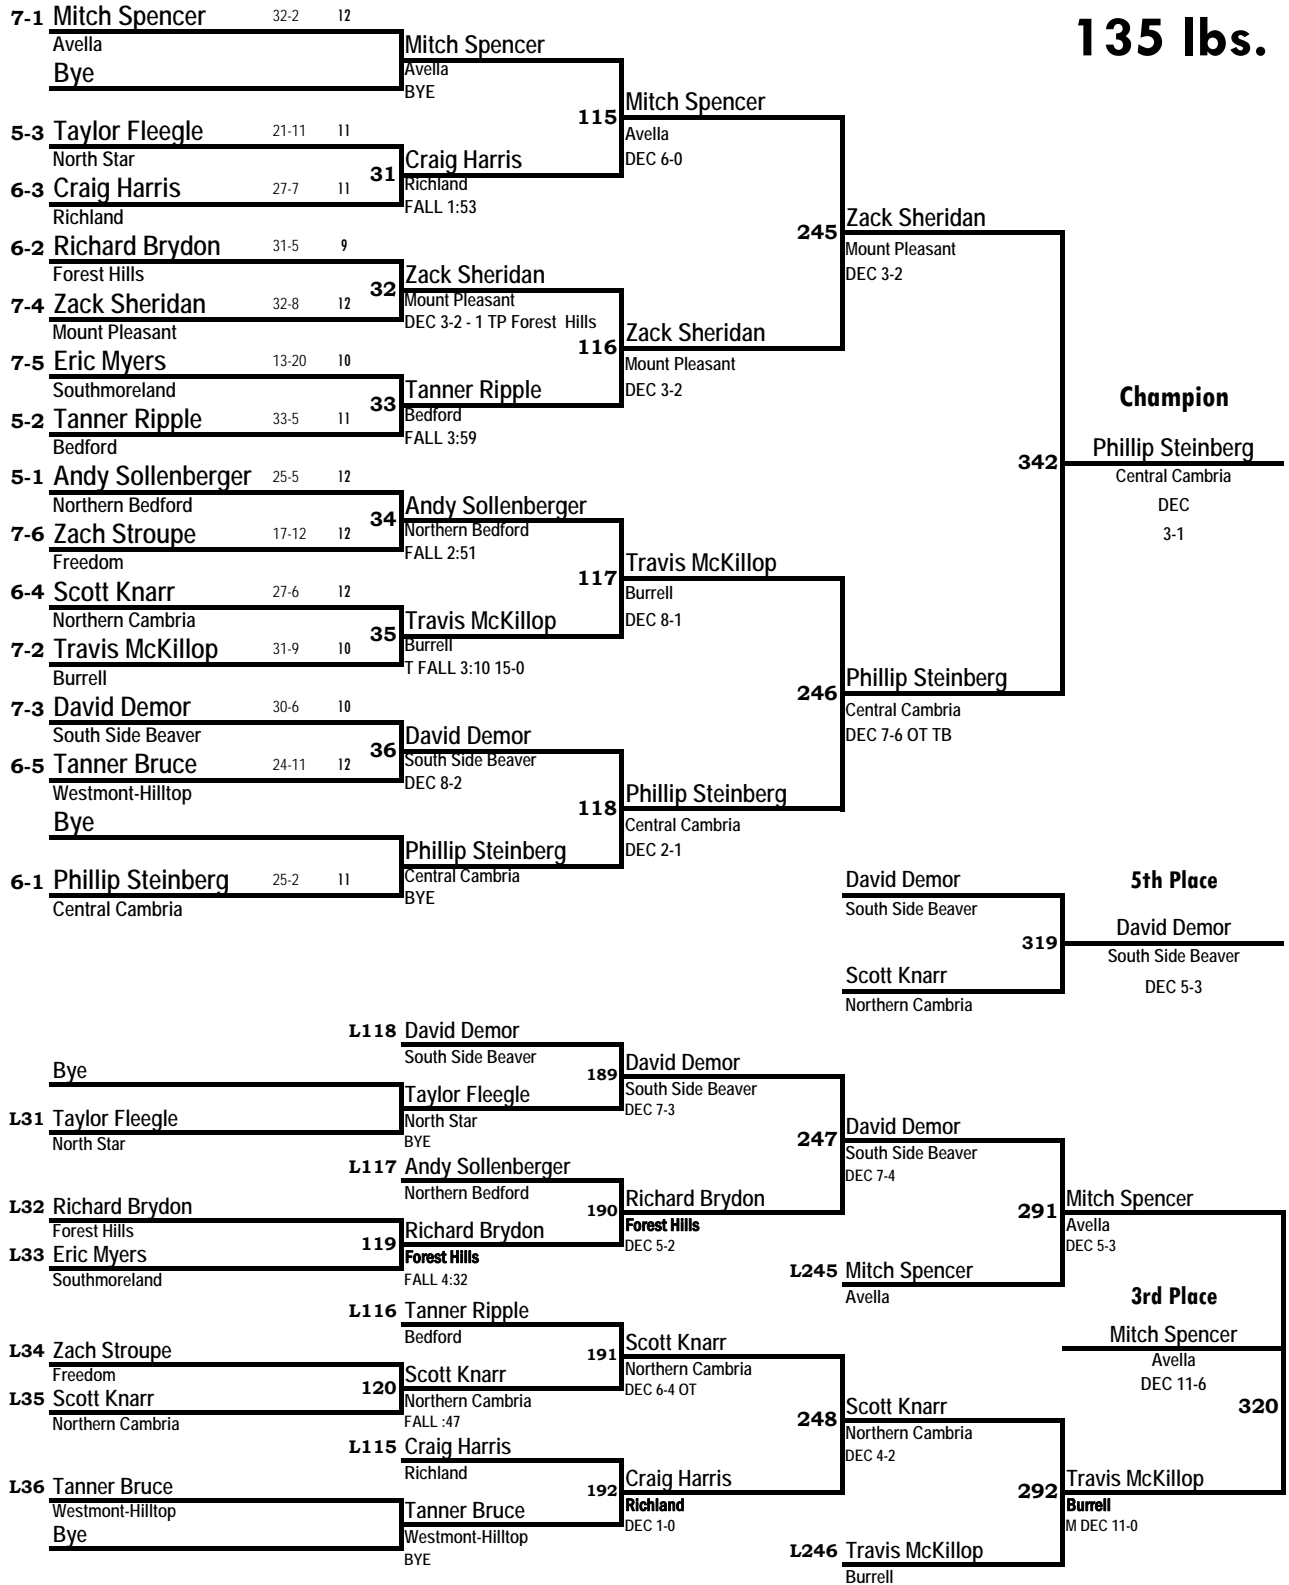

2009 PIAA SW-AA Regional Wrestling Tournament

2009 PIAA SW-AA Regional Wrestling Tournament

112 lbs.

Champion

5th Place

3rd Place

Ty Dively

2009 PIAA SW-AA Regional Wrestling Tournament

2009 PIAA SW-AA Regional Wrestling Tournament

2009 PIAA SW-AA Regional Wrestling Tournament

130 lbs.

2009 PIAA SW-AA Regional Wrestling Tournament

135 lbs.

2009 PIAA SW-AA Regional Wrestling Tournament

2009 PIAA SW-AA Regional Wrestling Tournament