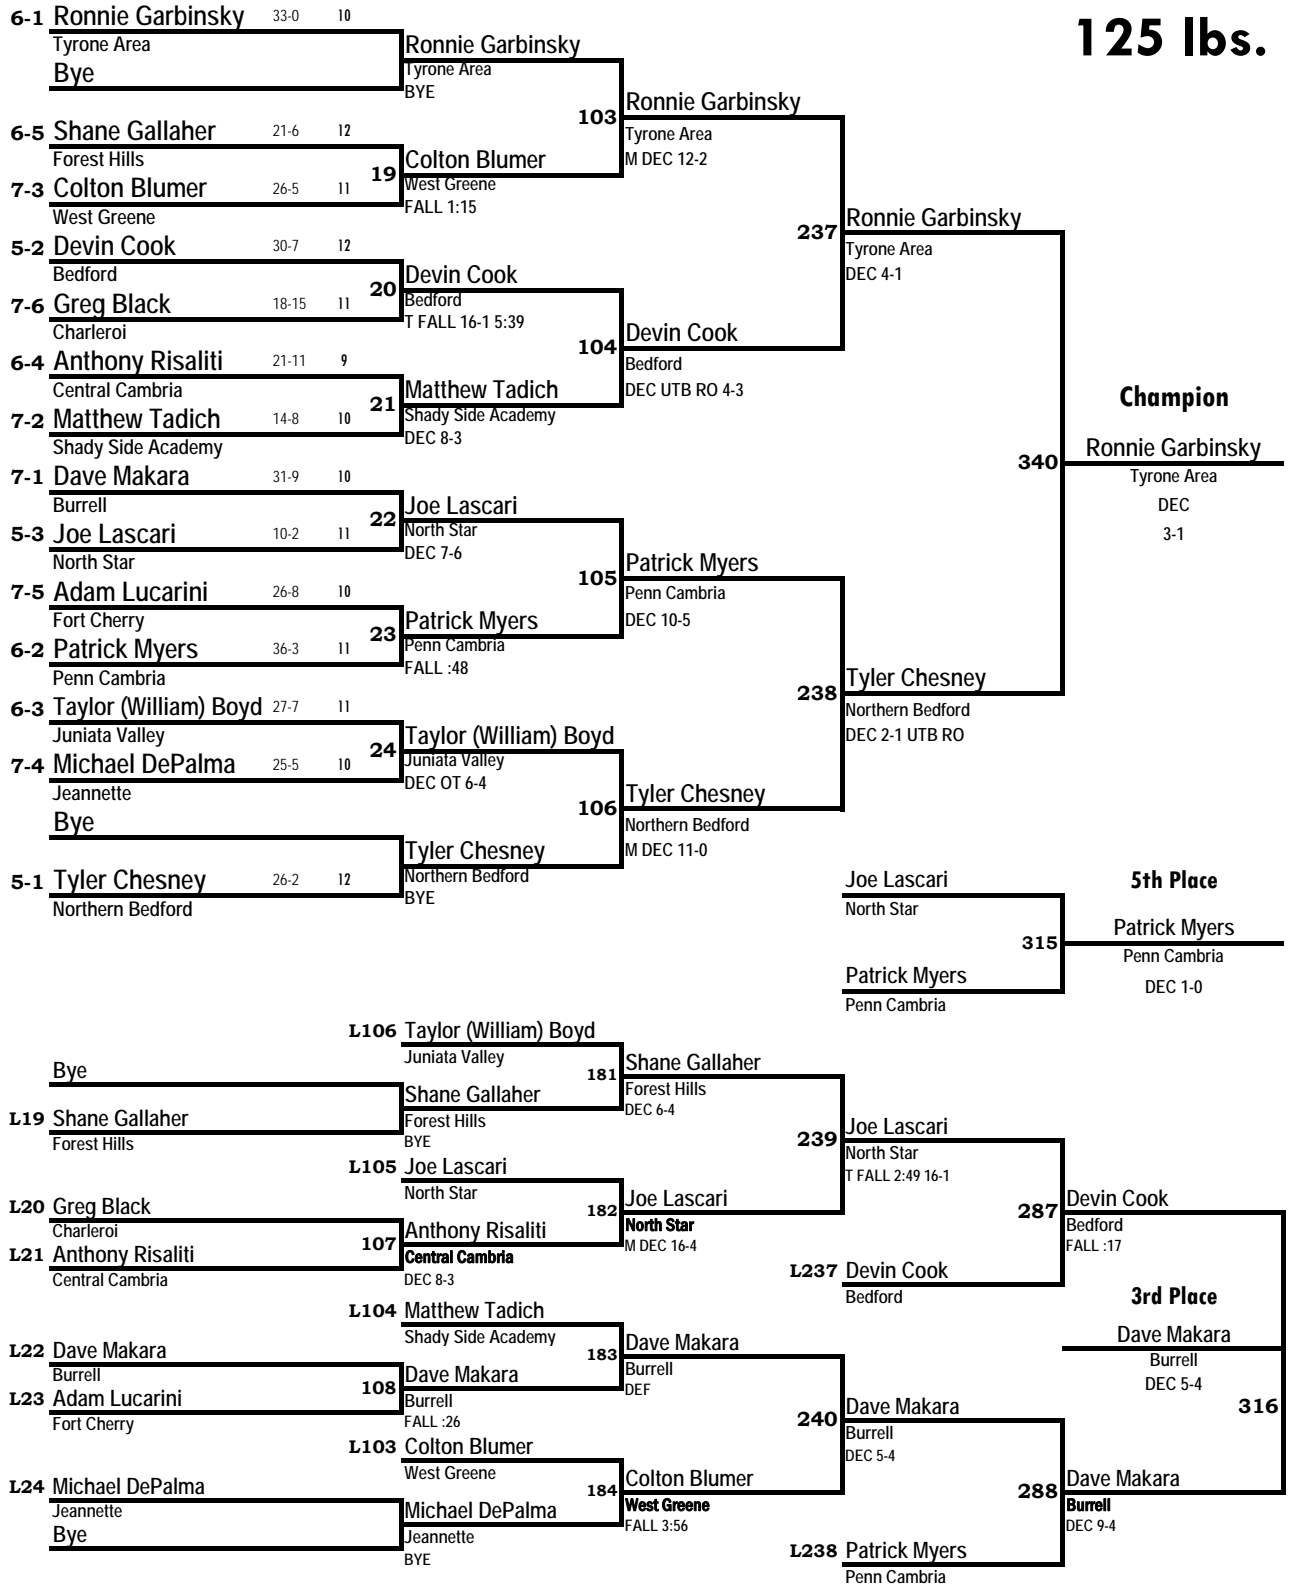

2009 PIAA SW-AA Regional Wrestling Tournament

2009 PIAA SW-AA Regional Wrestling Tournament

112 lbs.

Champion

5th Place

3rd Place

Ty Dively

2009 PIAA SW-AA Regional Wrestling Tournament

2009 PIAA SW-AA Regional Wrestling Tournament

2009 PIAA SW-AA Regional Wrestling Tournament

130 lbs.

2009 PIAA SW-AA Regional Wrestling Tournament

135 lbs.

2009 PIAA SW-AA Regional Wrestling Tournament

2009 PIAA SW-AA Regional Wrestling Tournament