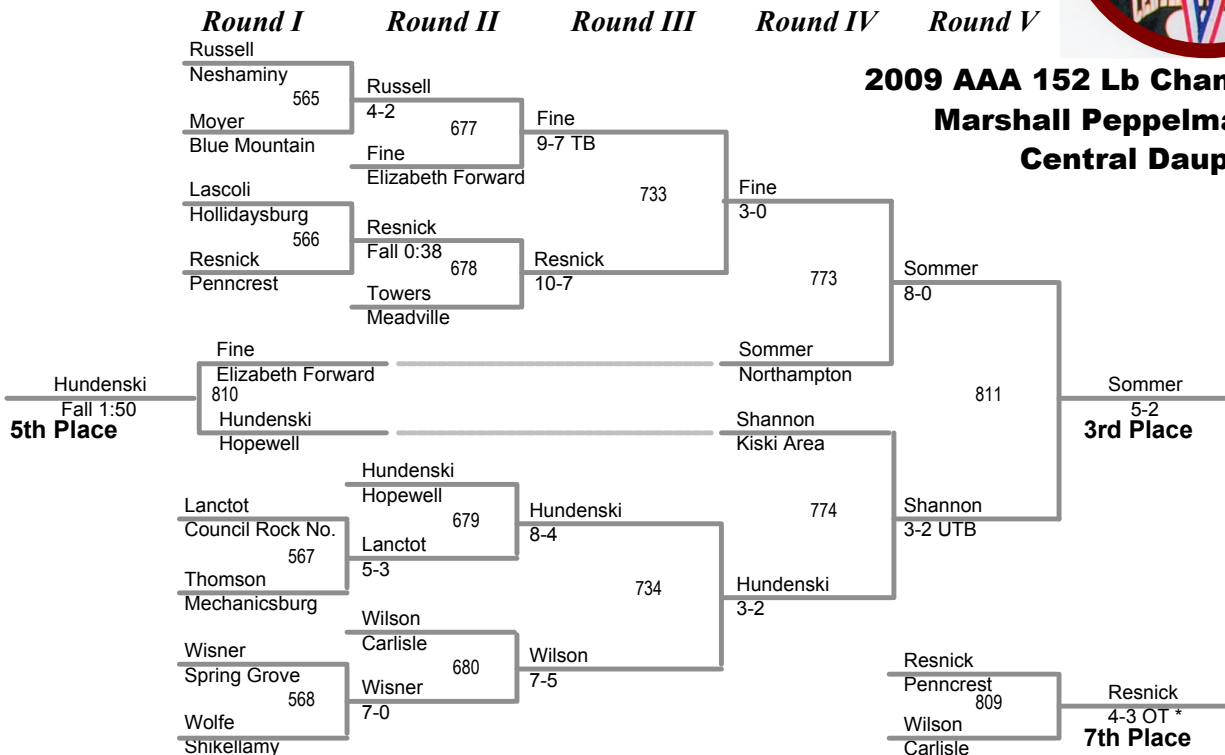

CONSOLATIONS

Round I Round II Round III Round IV Round V

PRELIMINARIES

QUARTERS

SEMIS

FINAL

NW-1 Alton Dylan 12 Central Mountain 6 41-0

CONSOLATIONS