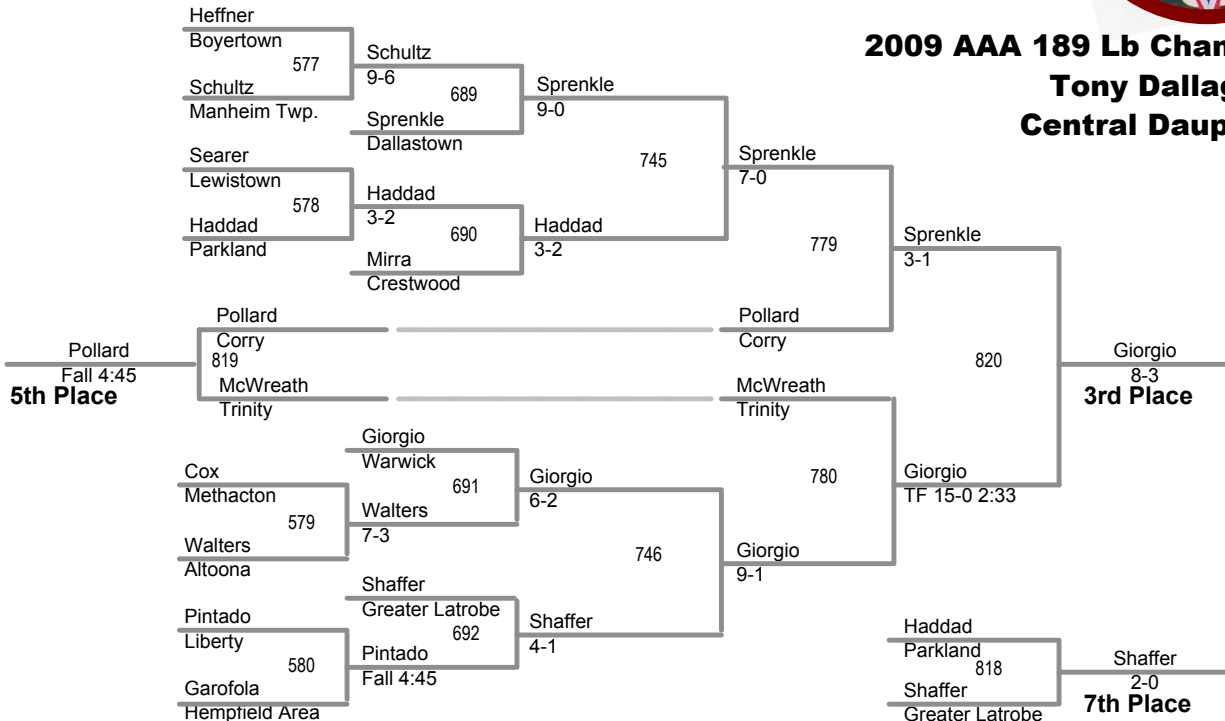

QUARTERS

SEMIS

FINAL

SW-1 Shaffer Eric 12 Greater Latrobe 7 37-2

AAA 189 Lbs

CONSOLATIONS

Round I Round II Round III Round IV Round V

**2009 AAA 189 Lb Champion
Tony Dallago-12
Central Dauphin-3**