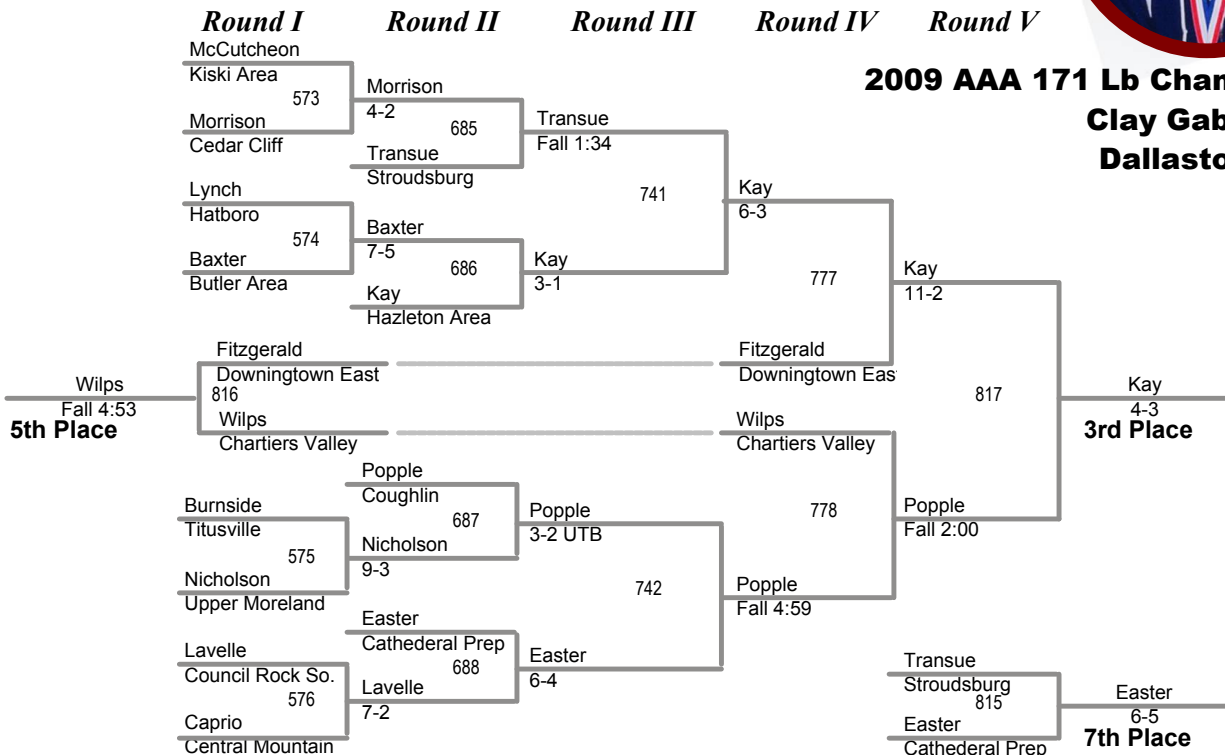

PRELIMINARIES

QUARTERS

SEMIS

FINAL

SE-1 Fitzgerald Robbie 12 Downingtown East 1 38-1

CONSOLATIONS

**2009 AAA 171 Lb Champion
 Clay Gable-12
 Dallastown-3**

PRELIMINARIES