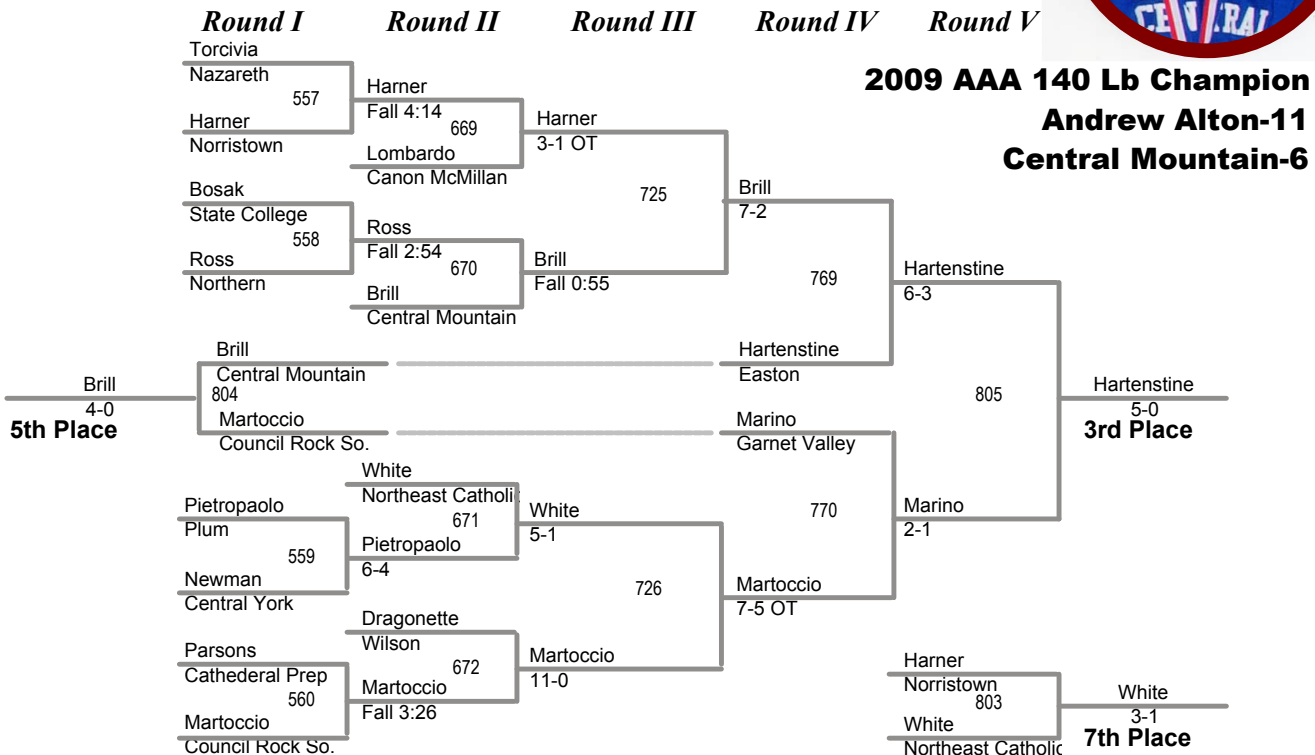

CONSOLATIONS