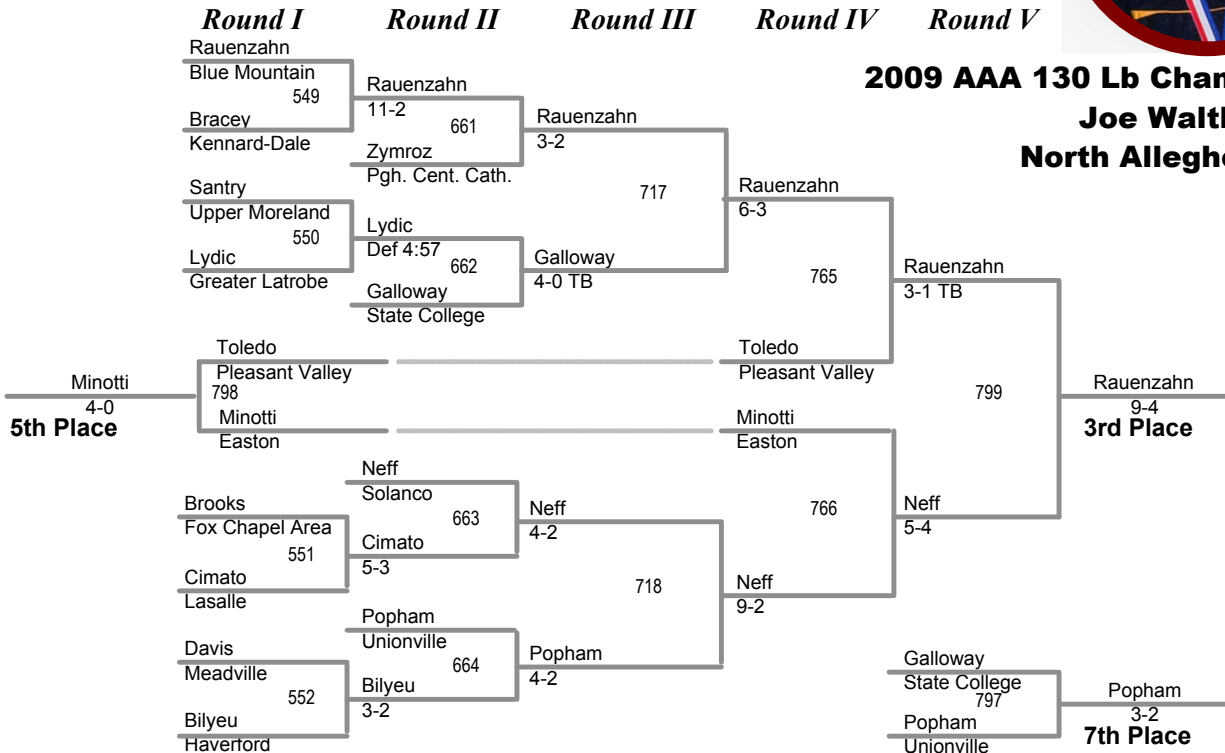

SEMIS

FINAL

NW-1 Spearman Steve 10 McDowell 10 38-0

AAA 130 Lbs

CONSOLATIONS

**2009 AAA 130 Lb Champion
 Joe Waltko-12
 North Allegheny-7**

PRELIMINARIES

QUARTERS