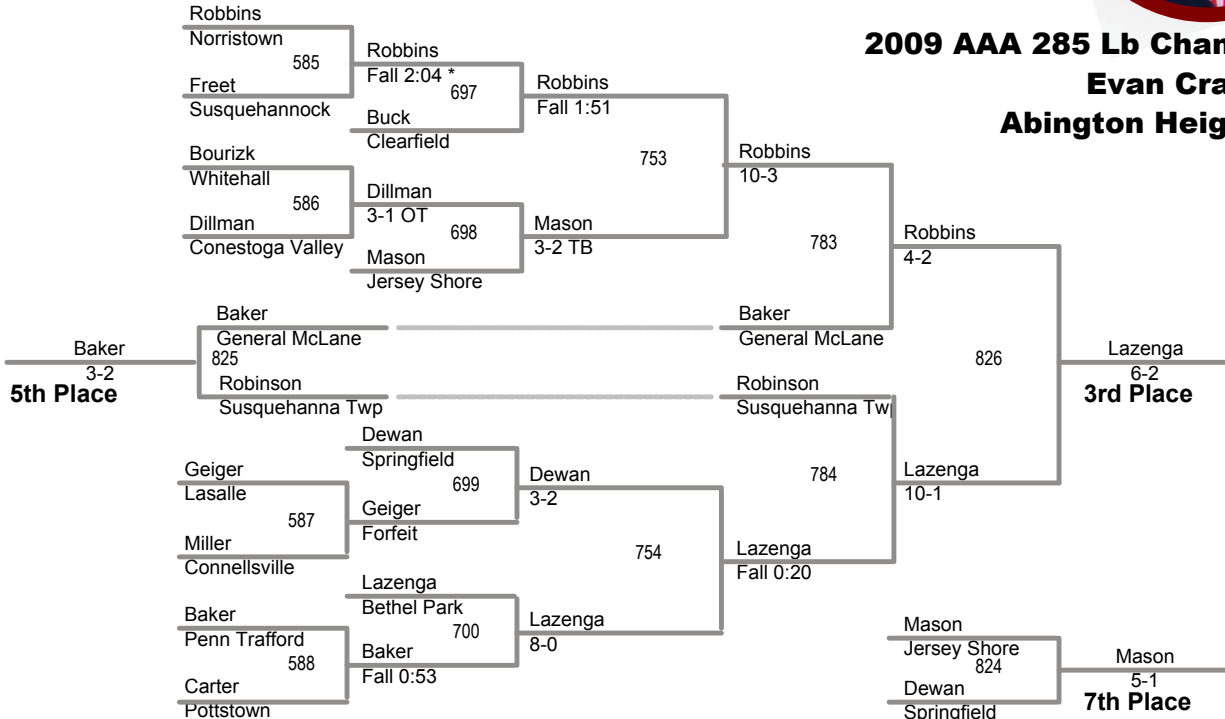

PRELIMINARIES

QUARTERS

SEMIS

FINAL

NE-1 Craig Evan 12 Abington Heights 2 46-0

AAA 285 Lbs

CONSOLATIONS

Round I Round II Round III Round IV Round V