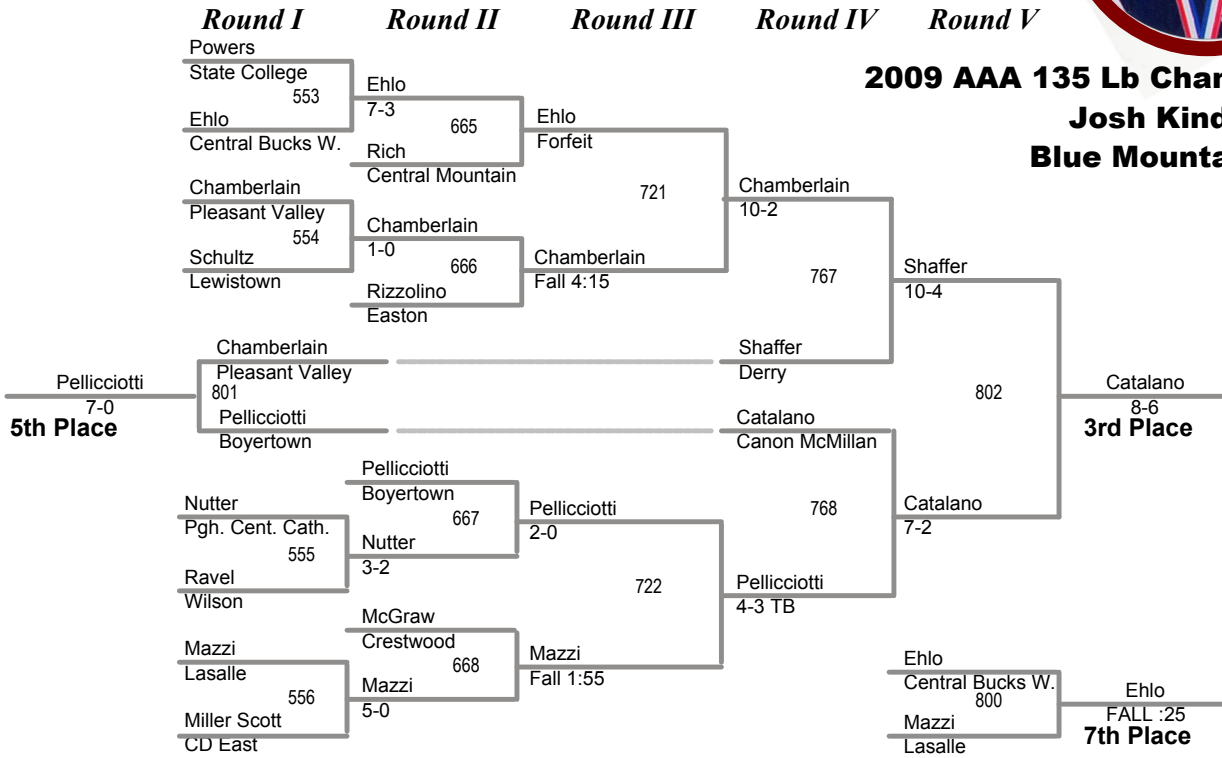

SEMIS

FINAL

SC-1 Greevy Shawn 12 Cumberland Val 3 20-2

**2009 AAA 135 Lb Champion
Josh Kindig-11
Blue Mountain-11**

CONSOLATIONS

PRELIMINARIES

QUARTERS

SEMIS