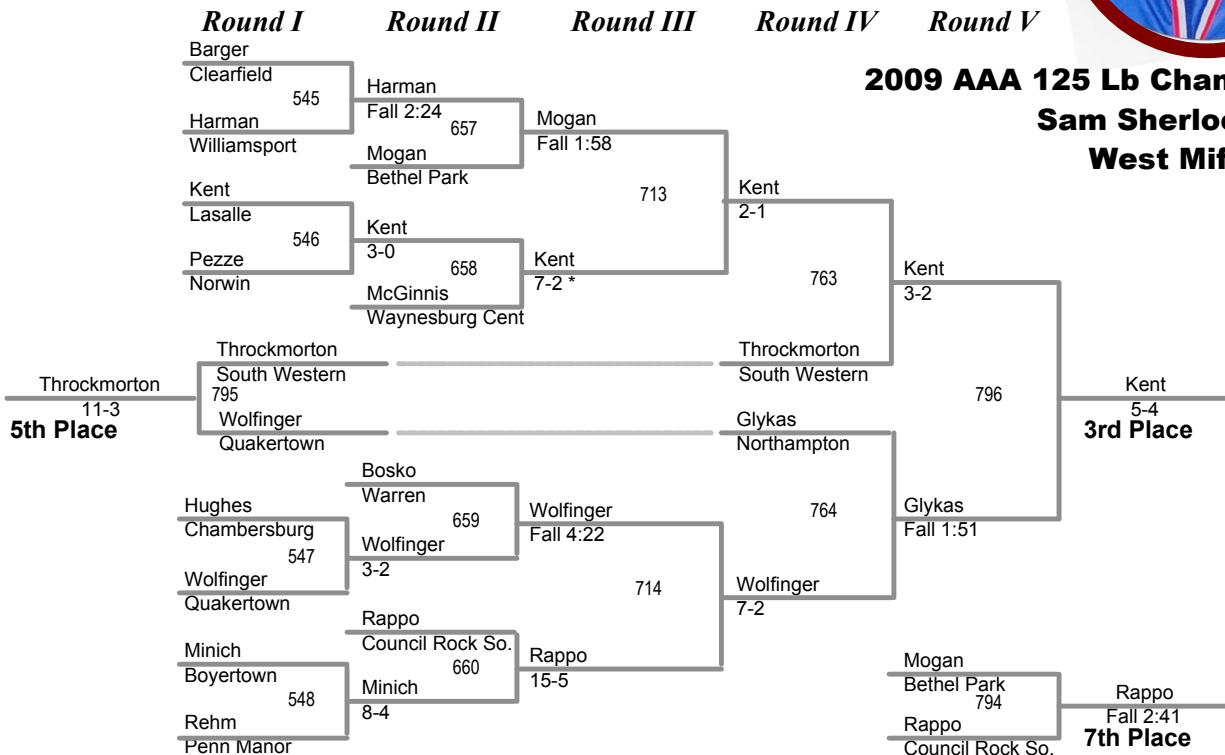

QUARTERS

SEMIS

FINAL

SE-1 Rappo Matt 11 Council Rock So. 1 39-6

CONSOLATIONS

**2009 AAA 125 Lb Champion
Sam Sherlock-11
West Mifflin-7**

PRELIMINARIES

QUARTERS