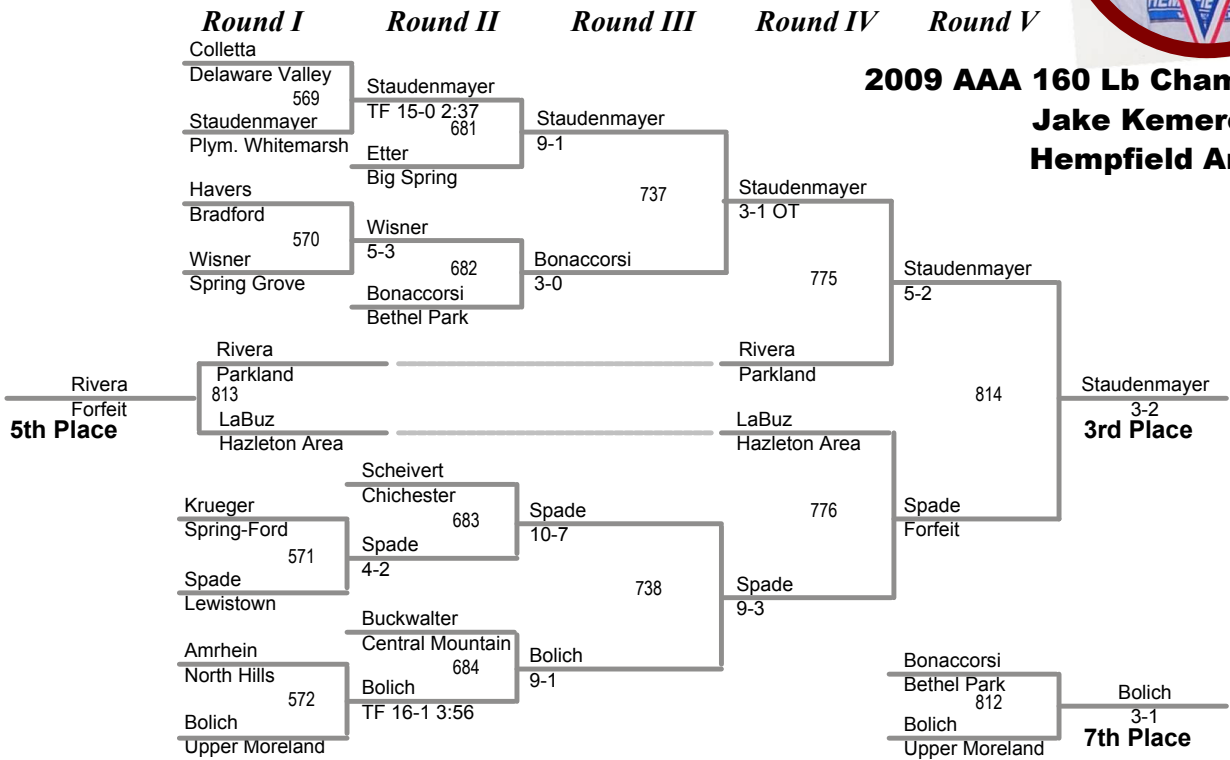

**2009 AAA 152 Lb Champion
 Marshall Peppelman-11
 Central Dauphin-3**

PRELIMINARIES

QUARTERS

SEMIS

FINAL

SW-1 Reaghard Troy 12 West Allegheny 7 36-2

CONSOLATIONS

**2009 AAA 160 Lb Champion
Jake Kemerer-12
Hempfield Area-7**