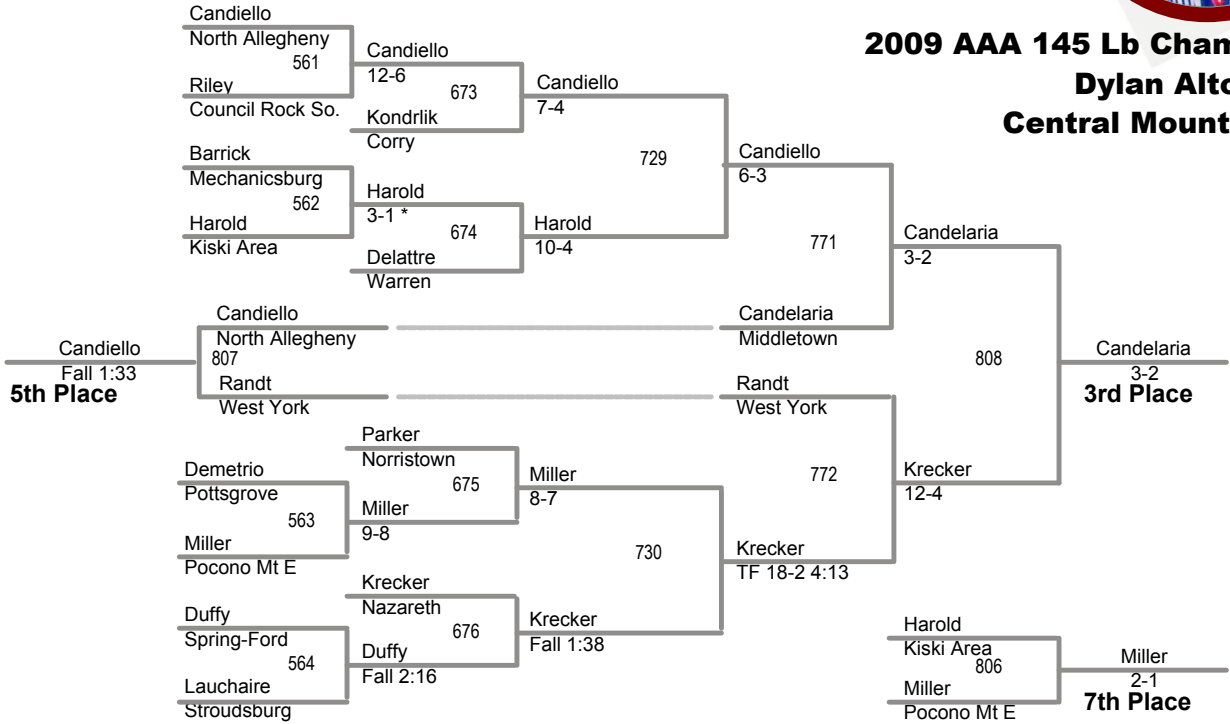

CONSOLATIONS

Round I   Round II   Round III   Round IV   Round V