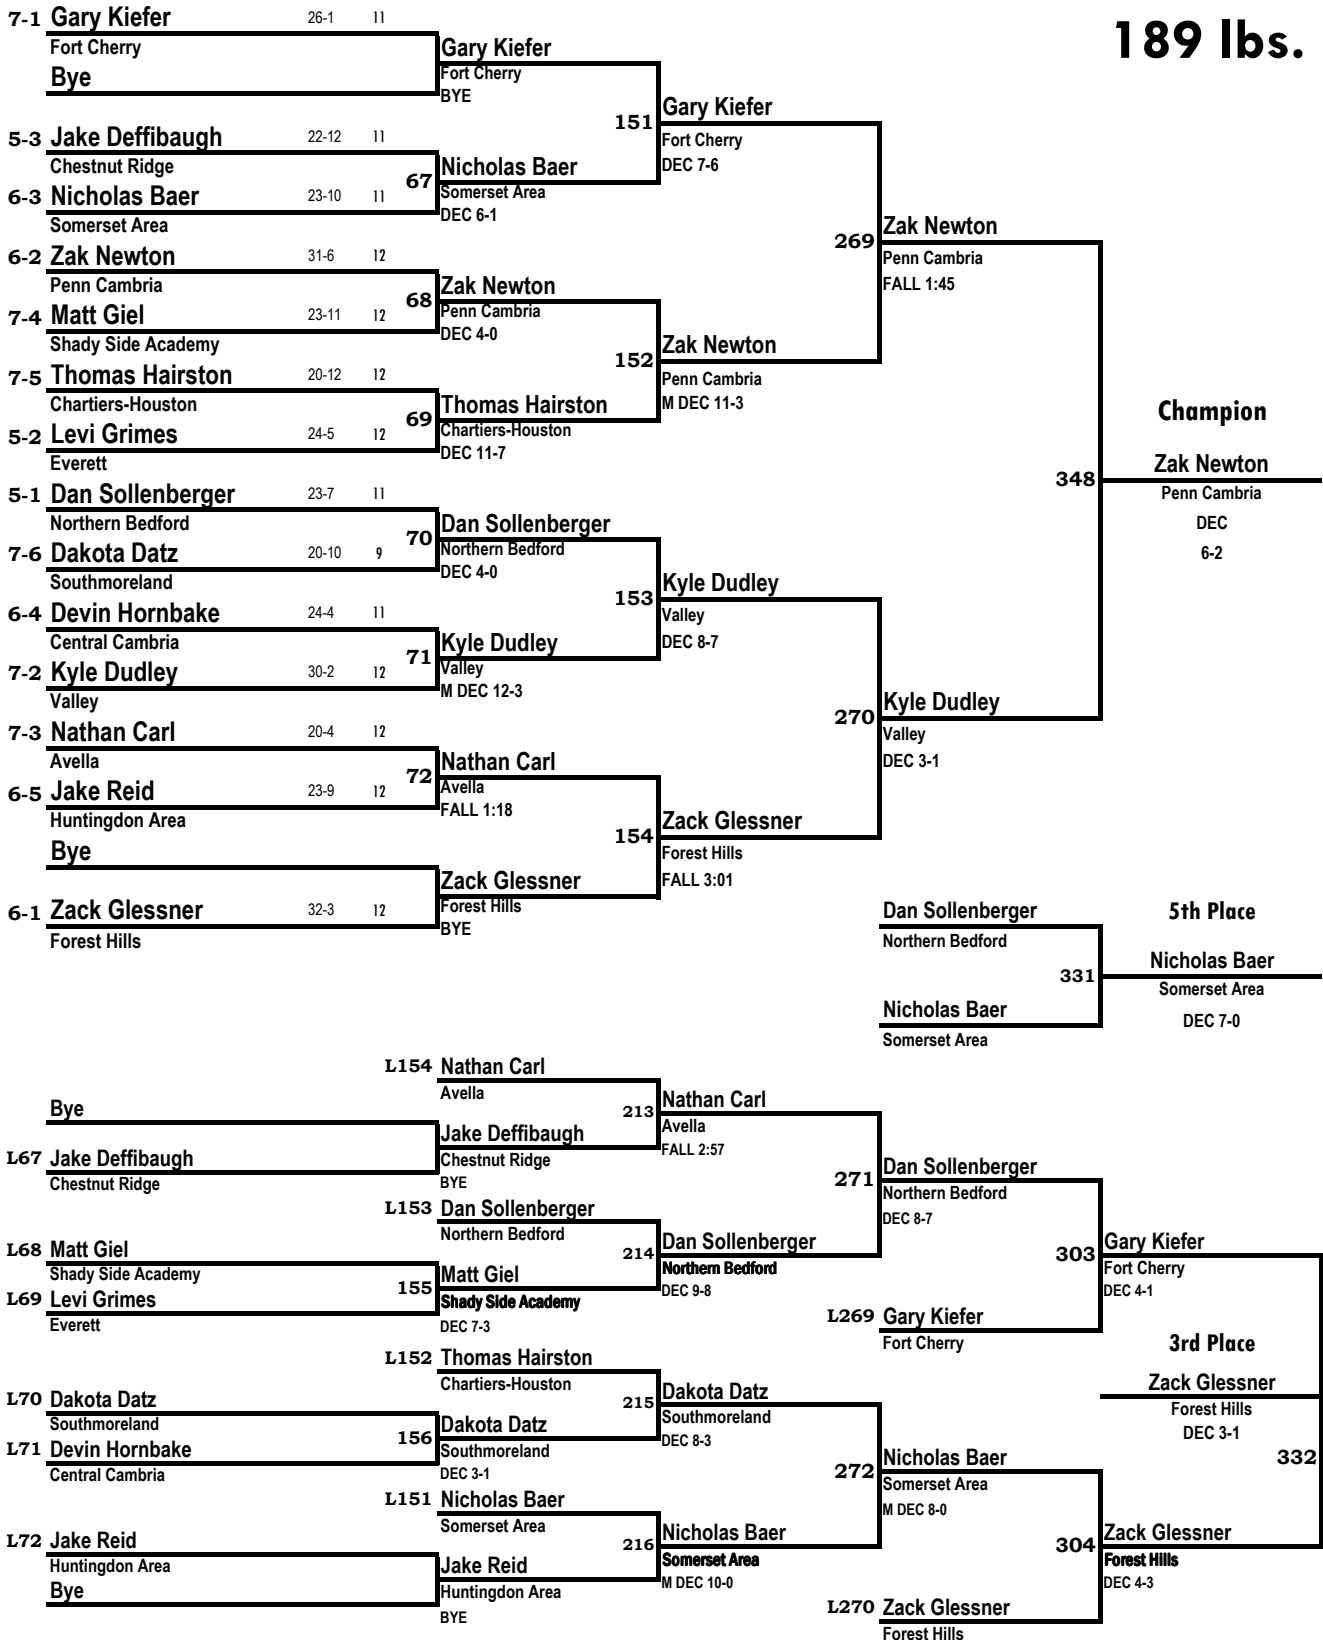

2010 PIAA SW-AA Regional Wrestling Tournament

2010 PIAA SW-AA Regional Wrestling Tournament

119 lbs.

2010 PIAA SW-AA Regional Wrestling Tournament

125 lbs.

2010 PIAA SW-AA Regional Wrestling Tournament

135 lbs.

2010 PIAA SW-AA Regional Wrestling Tournament

140 lbs.

2010 PIAA SW-AA Regional Wrestling Tournament

2010 PIAA SW-AA Regional Wrestling Tournament

160 lbs.

2010 PIAA SW-AA Regional Wrestling Tournament

171 lbs.

2010 PIAA SW-AA Regional Wrestling Tournament

189 lbs.

2010 PIAA SW-AA Regional Wrestling Tournament

215 lbs.