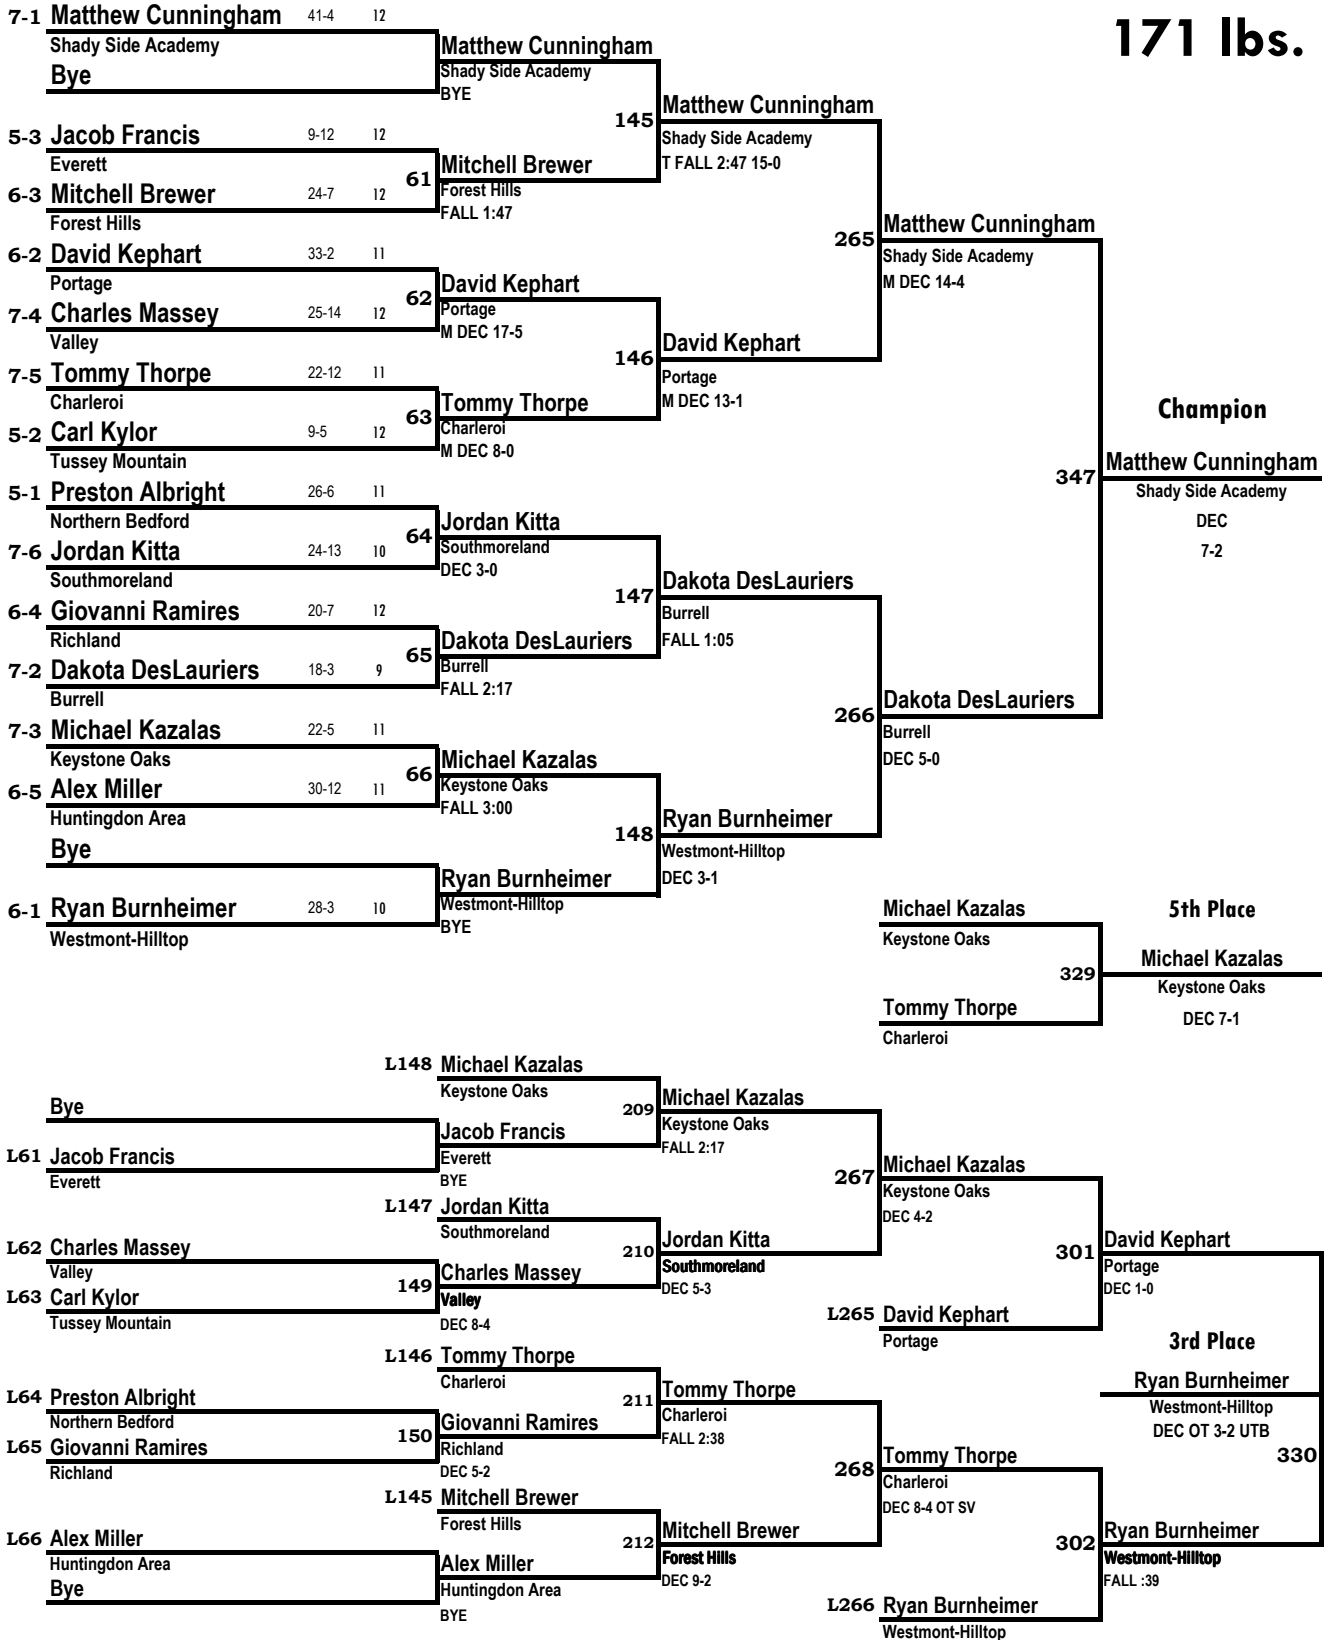

2010 PIAA SW-AA Regional Wrestling Tournament

2010 PIAA SW-AA Regional Wrestling Tournament

119 lbs.

2010 PIAA SW-AA Regional Wrestling Tournament

125 lbs.

2010 PIAA SW-AA Regional Wrestling Tournament

135 lbs.

2010 PIAA SW-AA Regional Wrestling Tournament

140 lbs.

2010 PIAA SW-AA Regional Wrestling Tournament

2010 PIAA SW-AA Regional Wrestling Tournament

160 lbs.

2010 PIAA SW-AA Regional Wrestling Tournament

171 lbs.

2010 PIAA SW-AA Regional Wrestling Tournament

189 lbs.

2010 PIAA SW-AA Regional Wrestling Tournament

215 lbs.