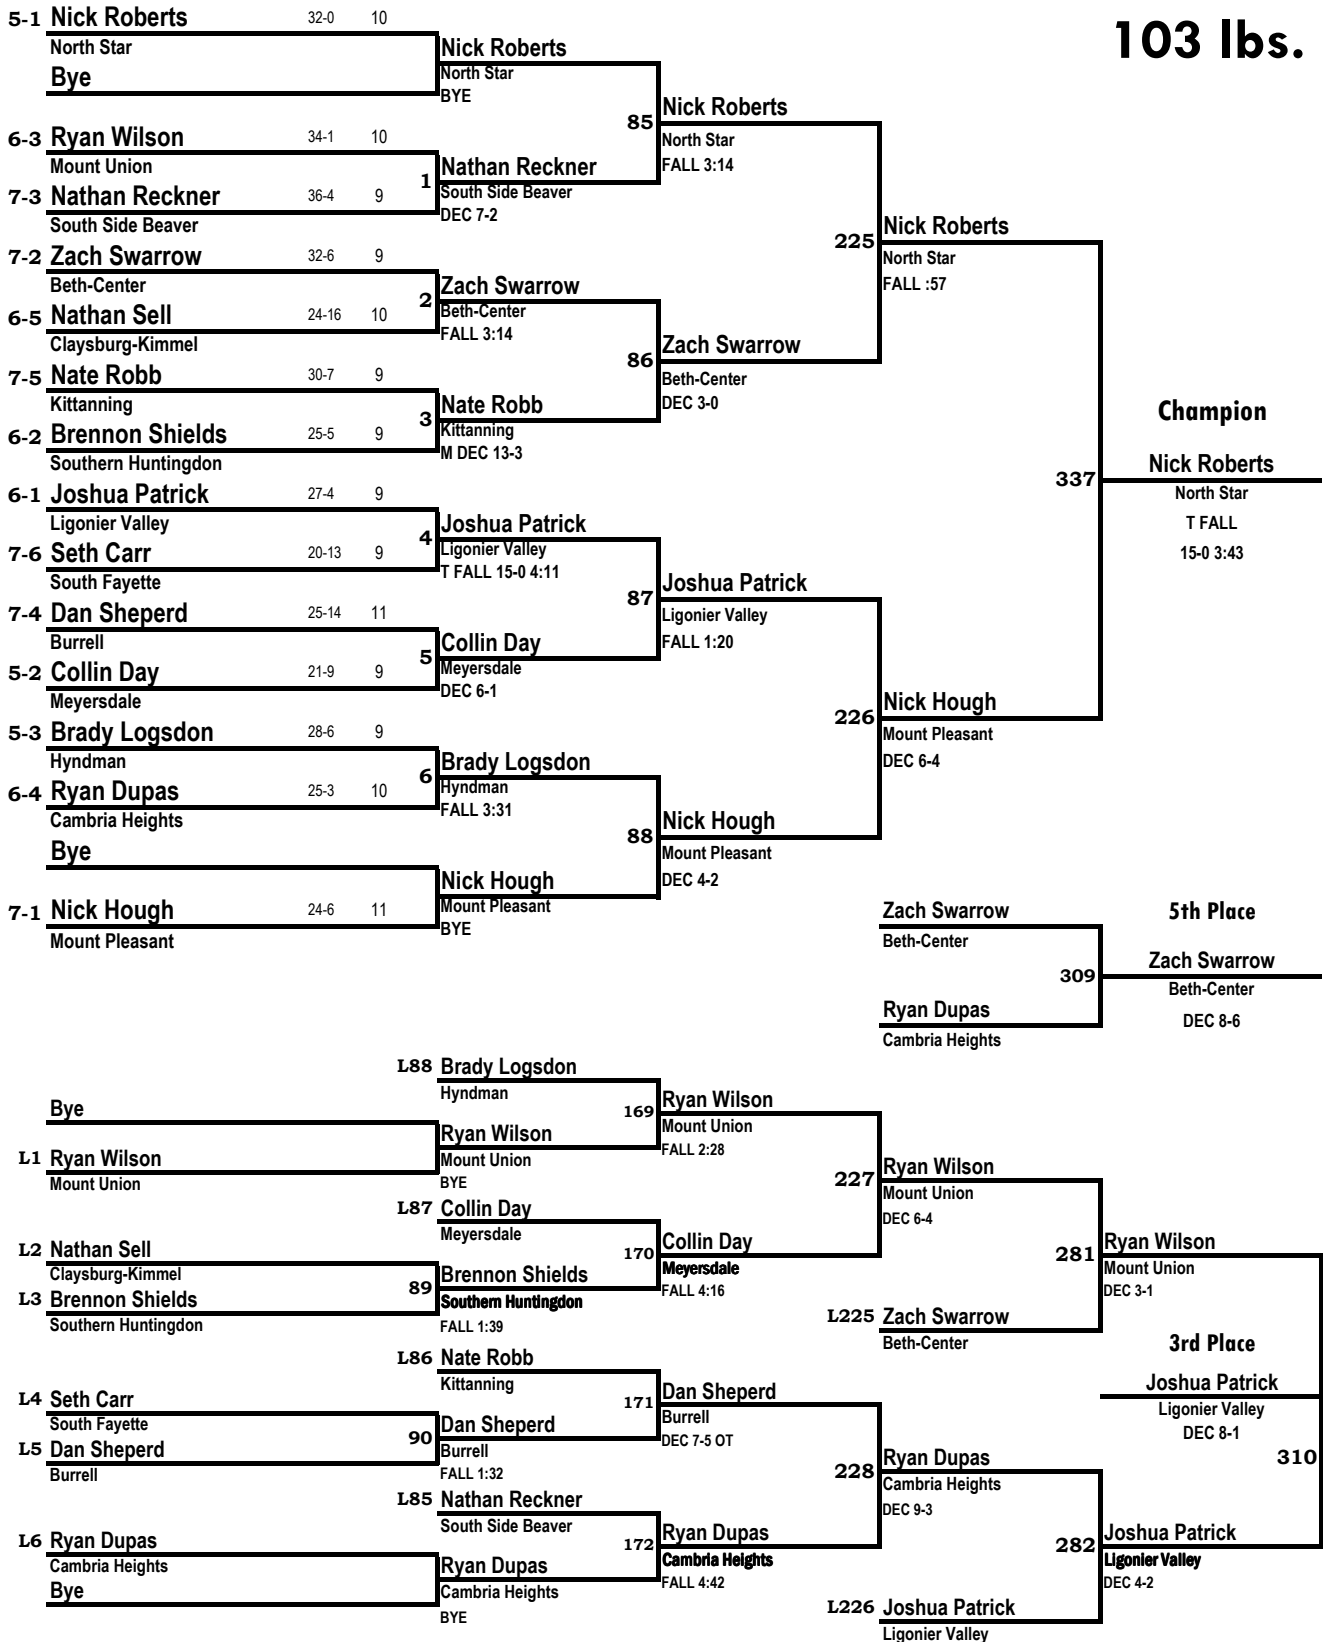

2010 PIAA SW-AA Regional Wrestling Tournament

2010 PIAA SW-AA Regional Wrestling Tournament

119 lbs.

2010 PIAA SW-AA Regional Wrestling Tournament

125 lbs.

2010 PIAA SW-AA Regional Wrestling Tournament

135 lbs.

2010 PIAA SW-AA Regional Wrestling Tournament

140 lbs.

2010 PIAA SW-AA Regional Wrestling Tournament

2010 PIAA SW-AA Regional Wrestling Tournament

160 lbs.

2010 PIAA SW-AA Regional Wrestling Tournament

171 lbs.

2010 PIAA SW-AA Regional Wrestling Tournament

189 lbs.

2010 PIAA SW-AA Regional Wrestling Tournament

215 lbs.