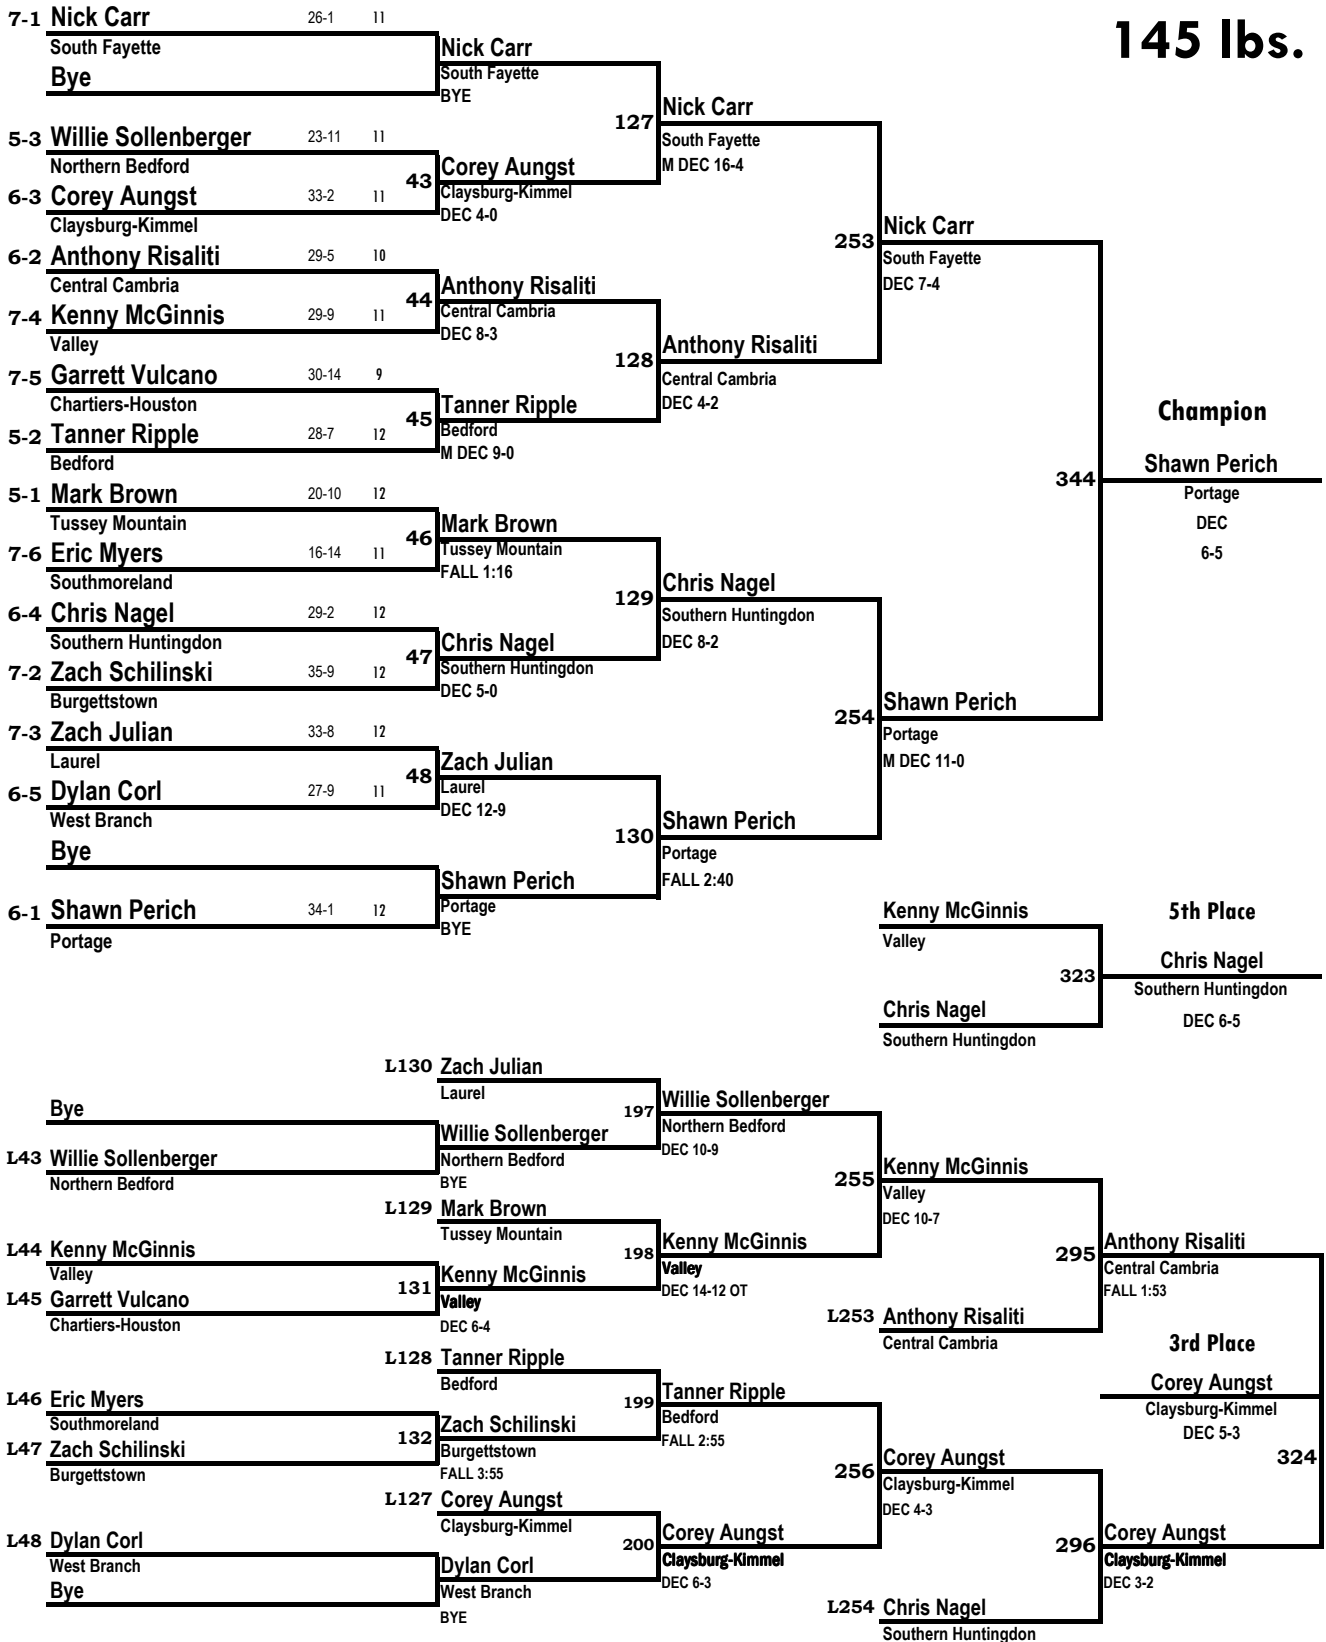

2010 PIAA SW-AA Regional Wrestling Tournament

2010 PIAA SW-AA Regional Wrestling Tournament

119 lbs.

2010 PIAA SW-AA Regional Wrestling Tournament

125 lbs.

2010 PIAA SW-AA Regional Wrestling Tournament

135 lbs.

2010 PIAA SW-AA Regional Wrestling Tournament

140 lbs.

2010 PIAA SW-AA Regional Wrestling Tournament

2010 PIAA SW-AA Regional Wrestling Tournament

160 lbs.

2010 PIAA SW-AA Regional Wrestling Tournament

171 lbs.

2010 PIAA SW-AA Regional Wrestling Tournament

189 lbs.

2010 PIAA SW-AA Regional Wrestling Tournament

215 lbs.