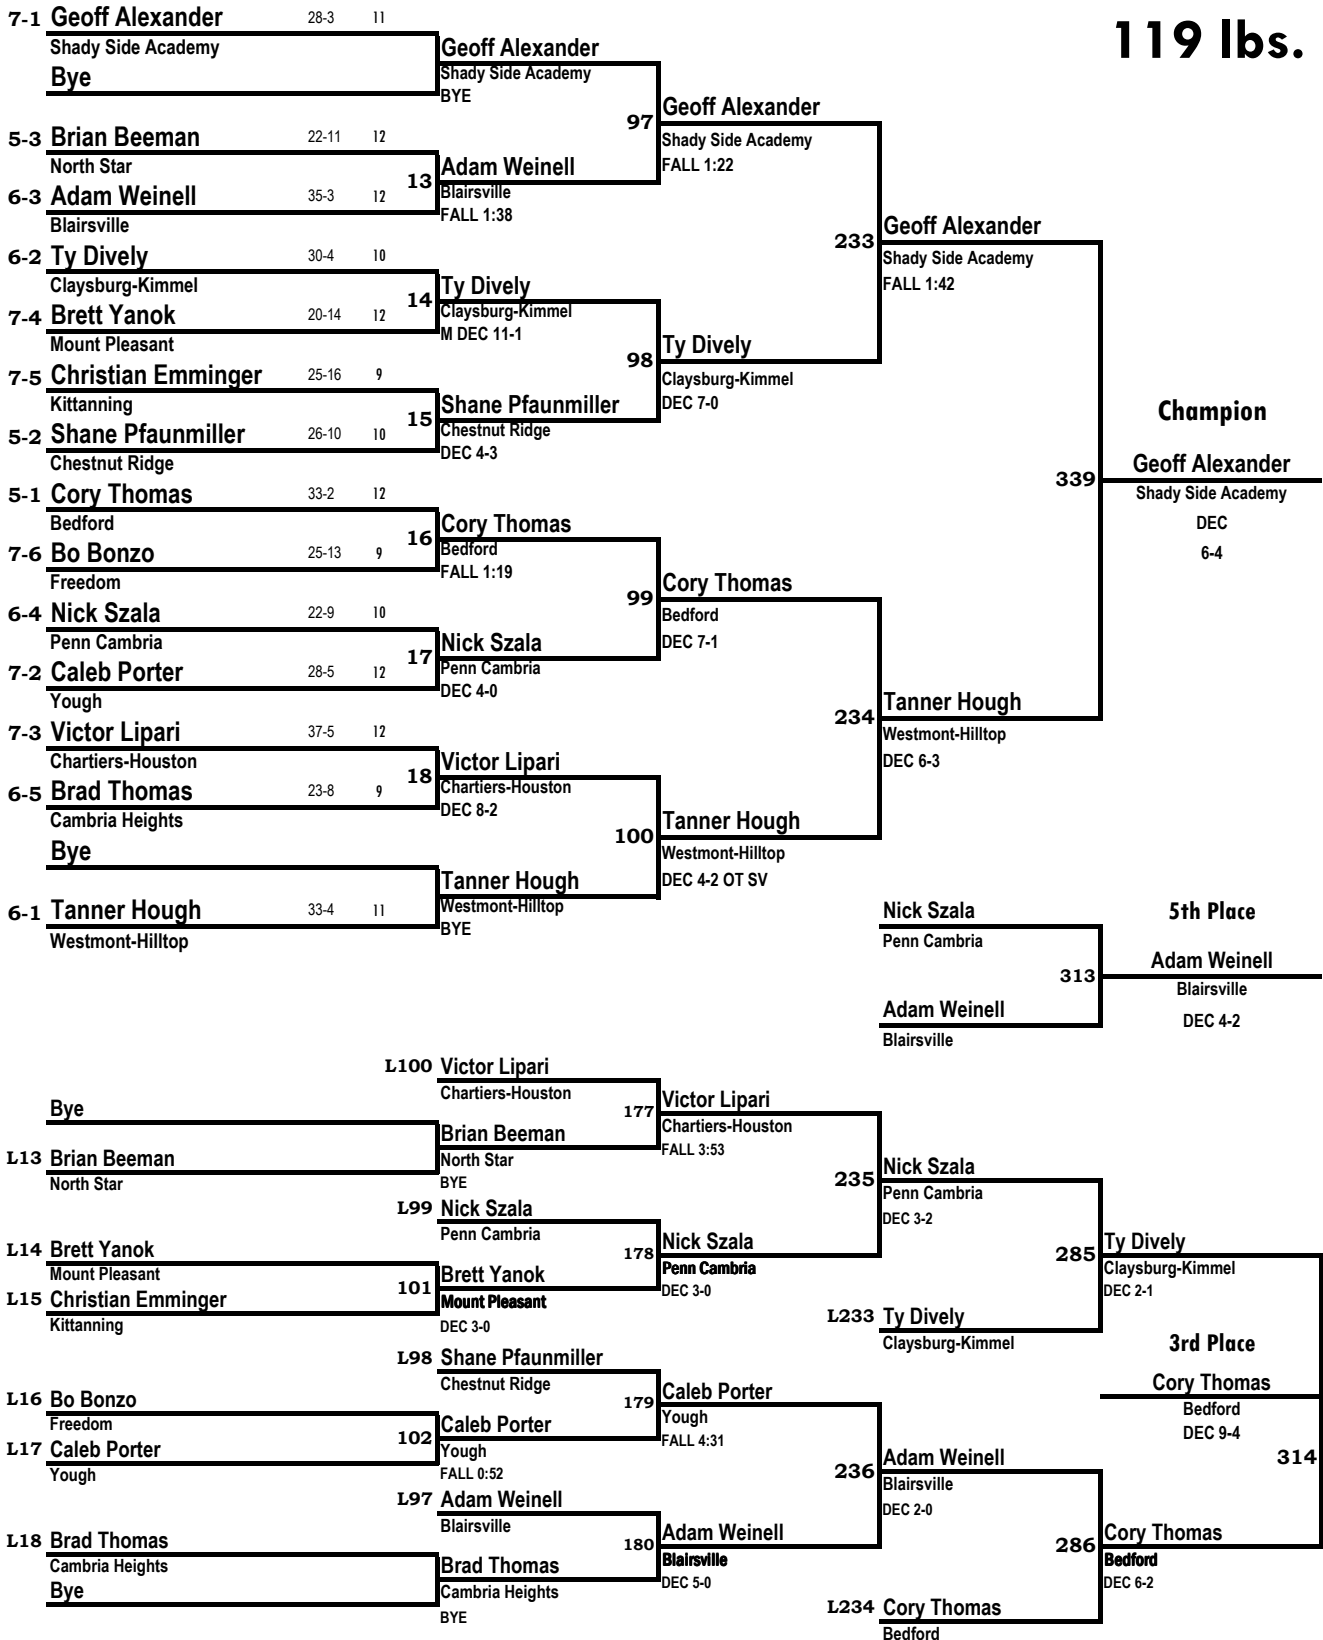

2010 PIAA SW-AA Regional Wrestling Tournament

2010 PIAA SW-AA Regional Wrestling Tournament

119 lbs.

2010 PIAA SW-AA Regional Wrestling Tournament

125 lbs.

2010 PIAA SW-AA Regional Wrestling Tournament

135 lbs.

2010 PIAA SW-AA Regional Wrestling Tournament

140 lbs.

2010 PIAA SW-AA Regional Wrestling Tournament

2010 PIAA SW-AA Regional Wrestling Tournament

160 lbs.

2010 PIAA SW-AA Regional Wrestling Tournament

171 lbs.

2010 PIAA SW-AA Regional Wrestling Tournament

189 lbs.

2010 PIAA SW-AA Regional Wrestling Tournament

215 lbs.