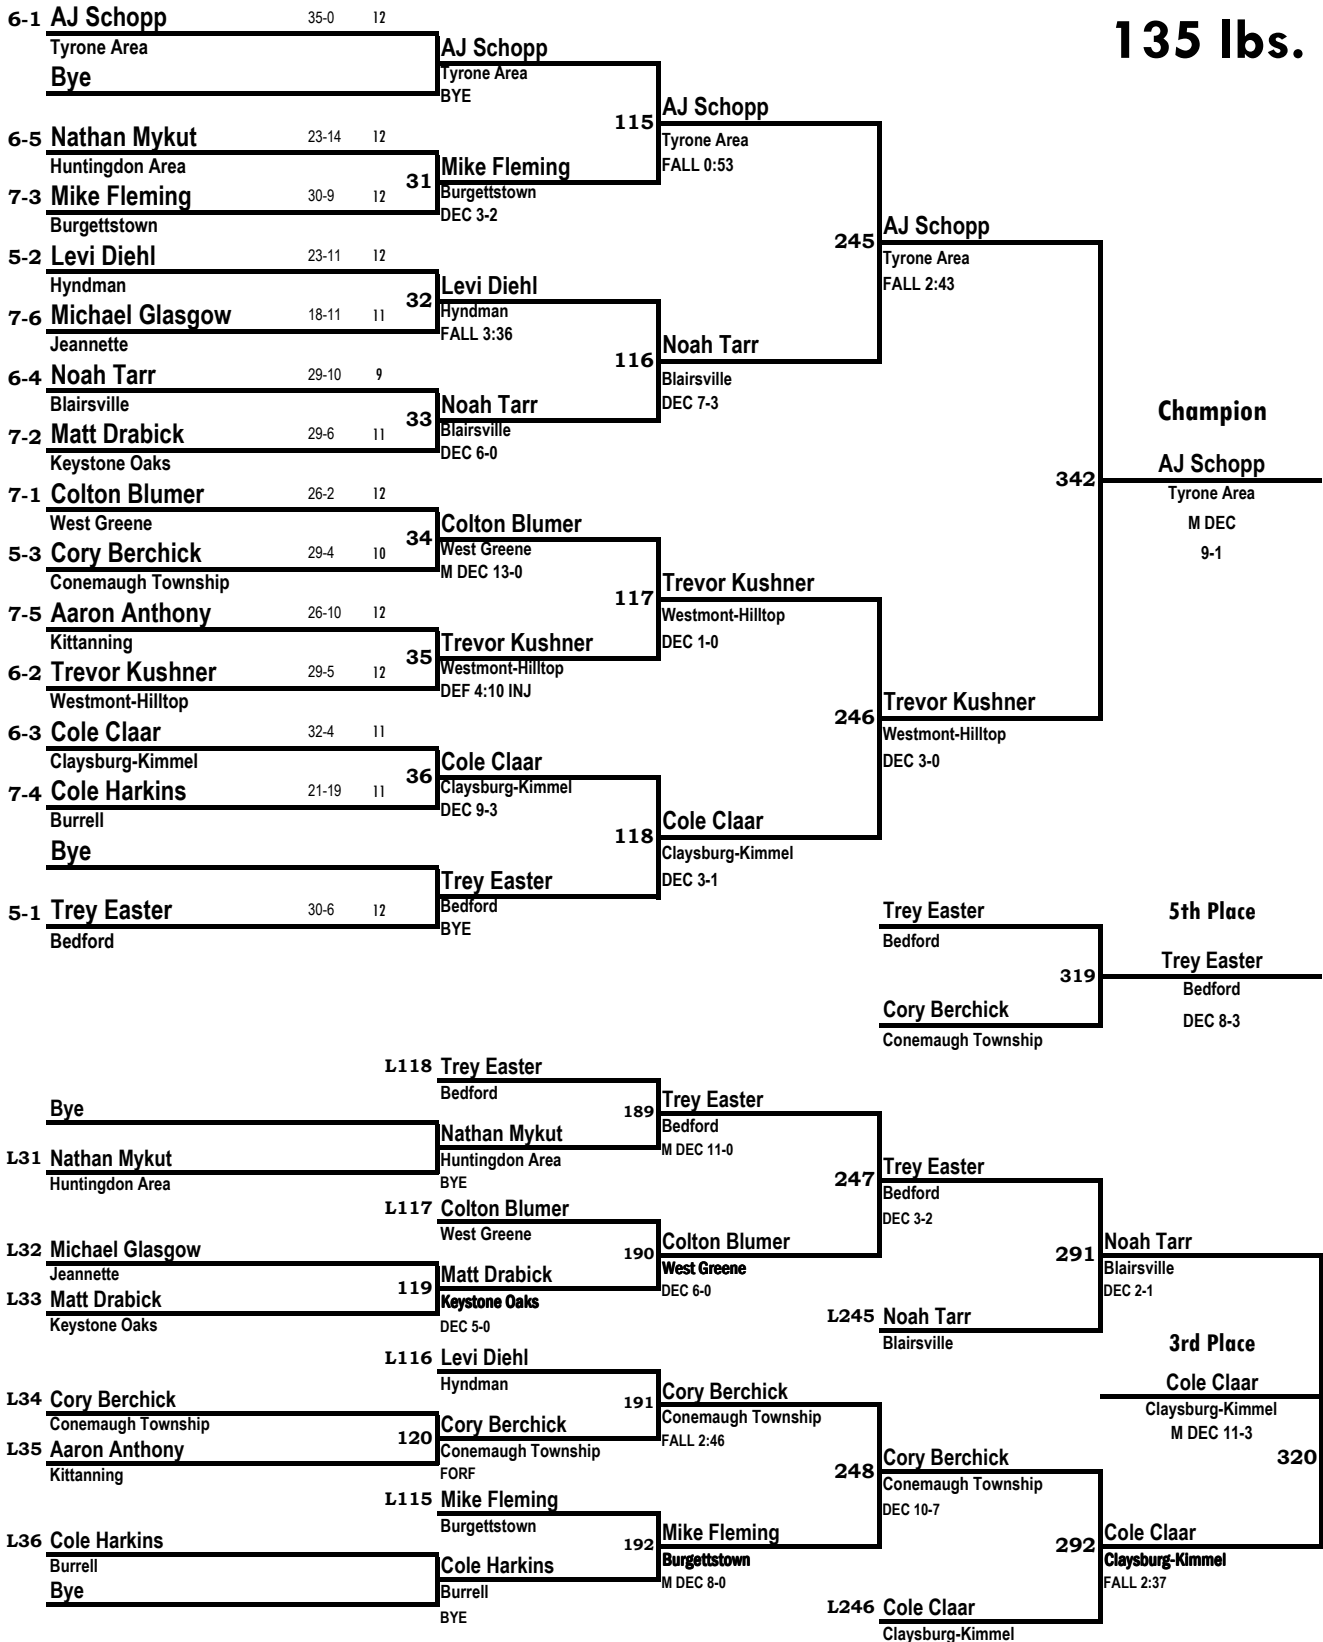

2010 PIAA SW-AA Regional Wrestling Tournament

2010 PIAA SW-AA Regional Wrestling Tournament

119 lbs.

2010 PIAA SW-AA Regional Wrestling Tournament

125 lbs.

2010 PIAA SW-AA Regional Wrestling Tournament

135 lbs.

2010 PIAA SW-AA Regional Wrestling Tournament

140 lbs.

2010 PIAA SW-AA Regional Wrestling Tournament

2010 PIAA SW-AA Regional Wrestling Tournament

160 lbs.

2010 PIAA SW-AA Regional Wrestling Tournament

171 lbs.

2010 PIAA SW-AA Regional Wrestling Tournament

189 lbs.

2010 PIAA SW-AA Regional Wrestling Tournament

215 lbs.