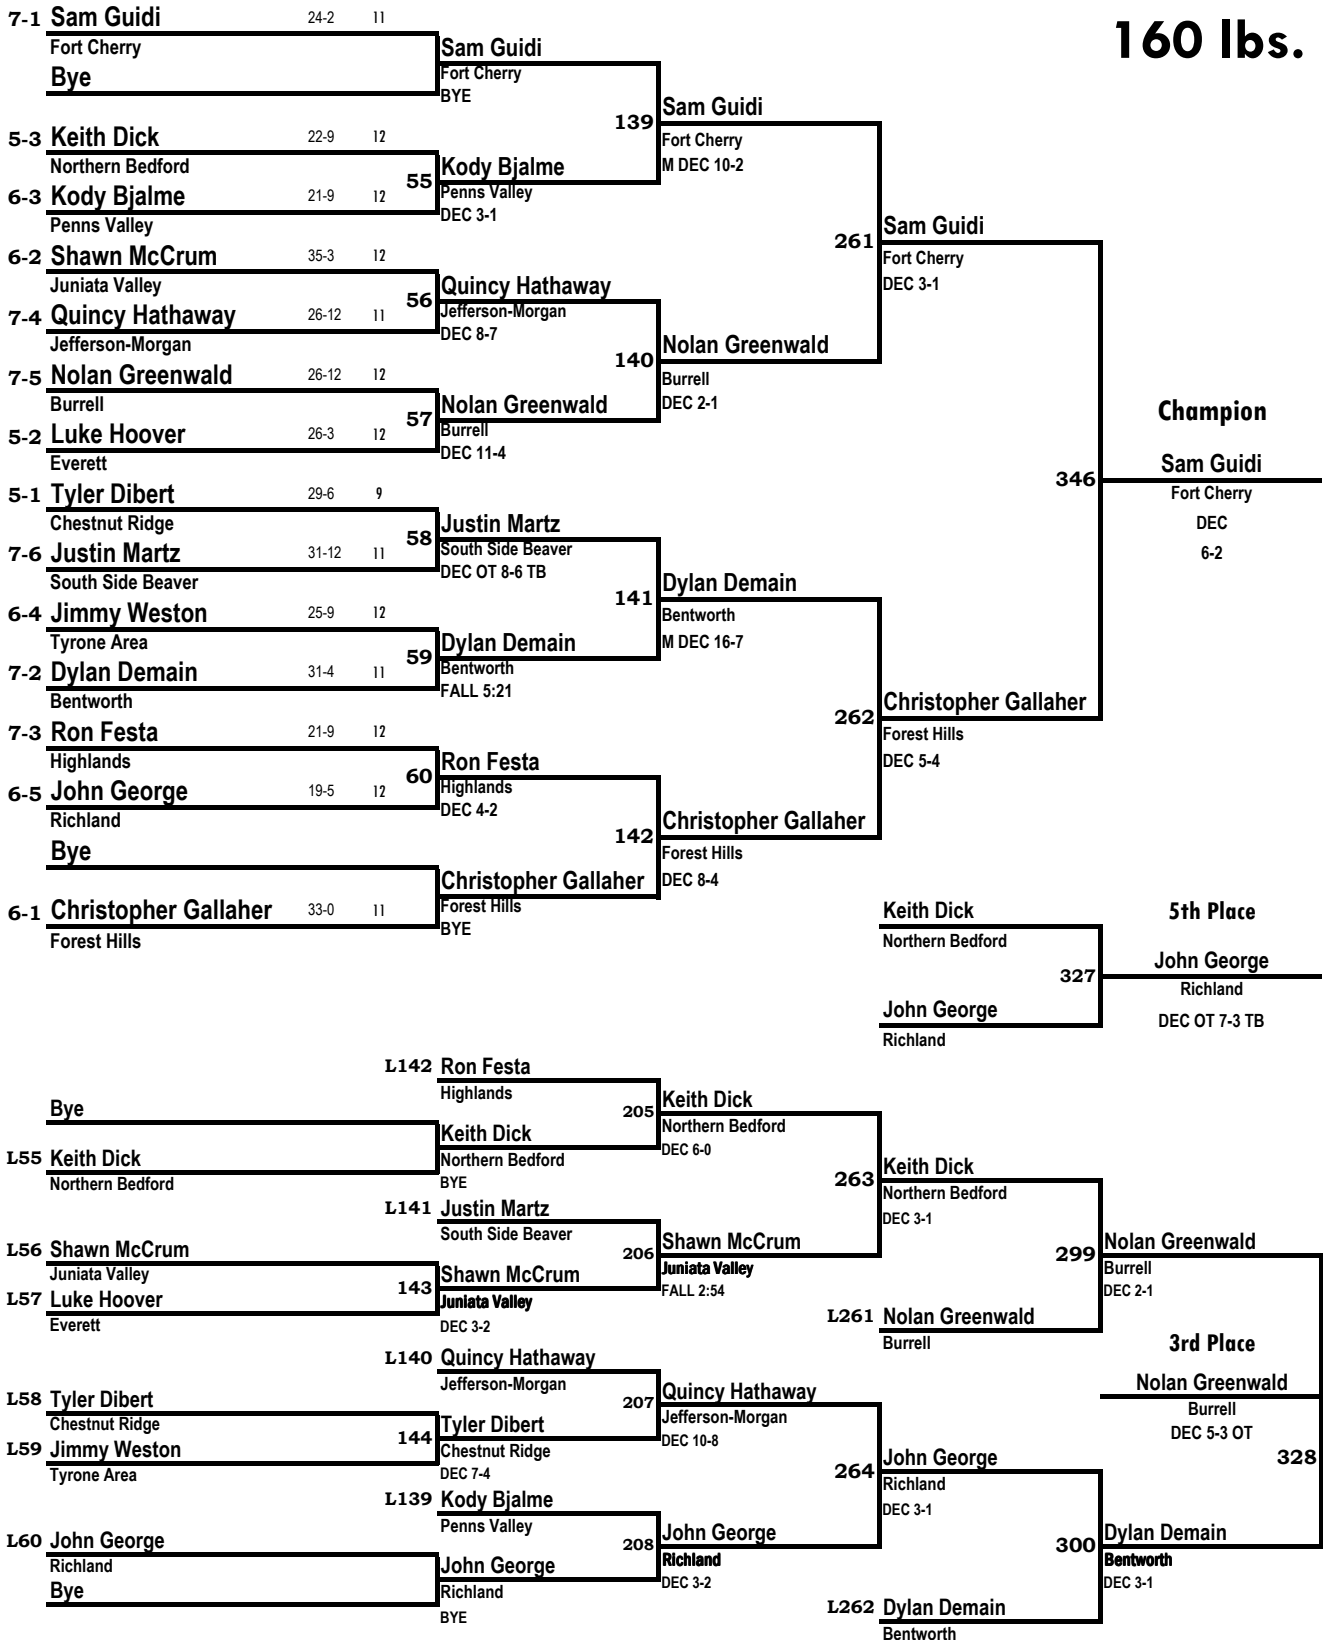

2010 PIAA SW-AA Regional Wrestling Tournament

2010 PIAA SW-AA Regional Wrestling Tournament

119 lbs.

2010 PIAA SW-AA Regional Wrestling Tournament

125 lbs.

2010 PIAA SW-AA Regional Wrestling Tournament

135 lbs.

2010 PIAA SW-AA Regional Wrestling Tournament

140 lbs.

2010 PIAA SW-AA Regional Wrestling Tournament

2010 PIAA SW-AA Regional Wrestling Tournament

160 lbs.

2010 PIAA SW-AA Regional Wrestling Tournament

171 lbs.

2010 PIAA SW-AA Regional Wrestling Tournament

189 lbs.

2010 PIAA SW-AA Regional Wrestling Tournament

215 lbs.