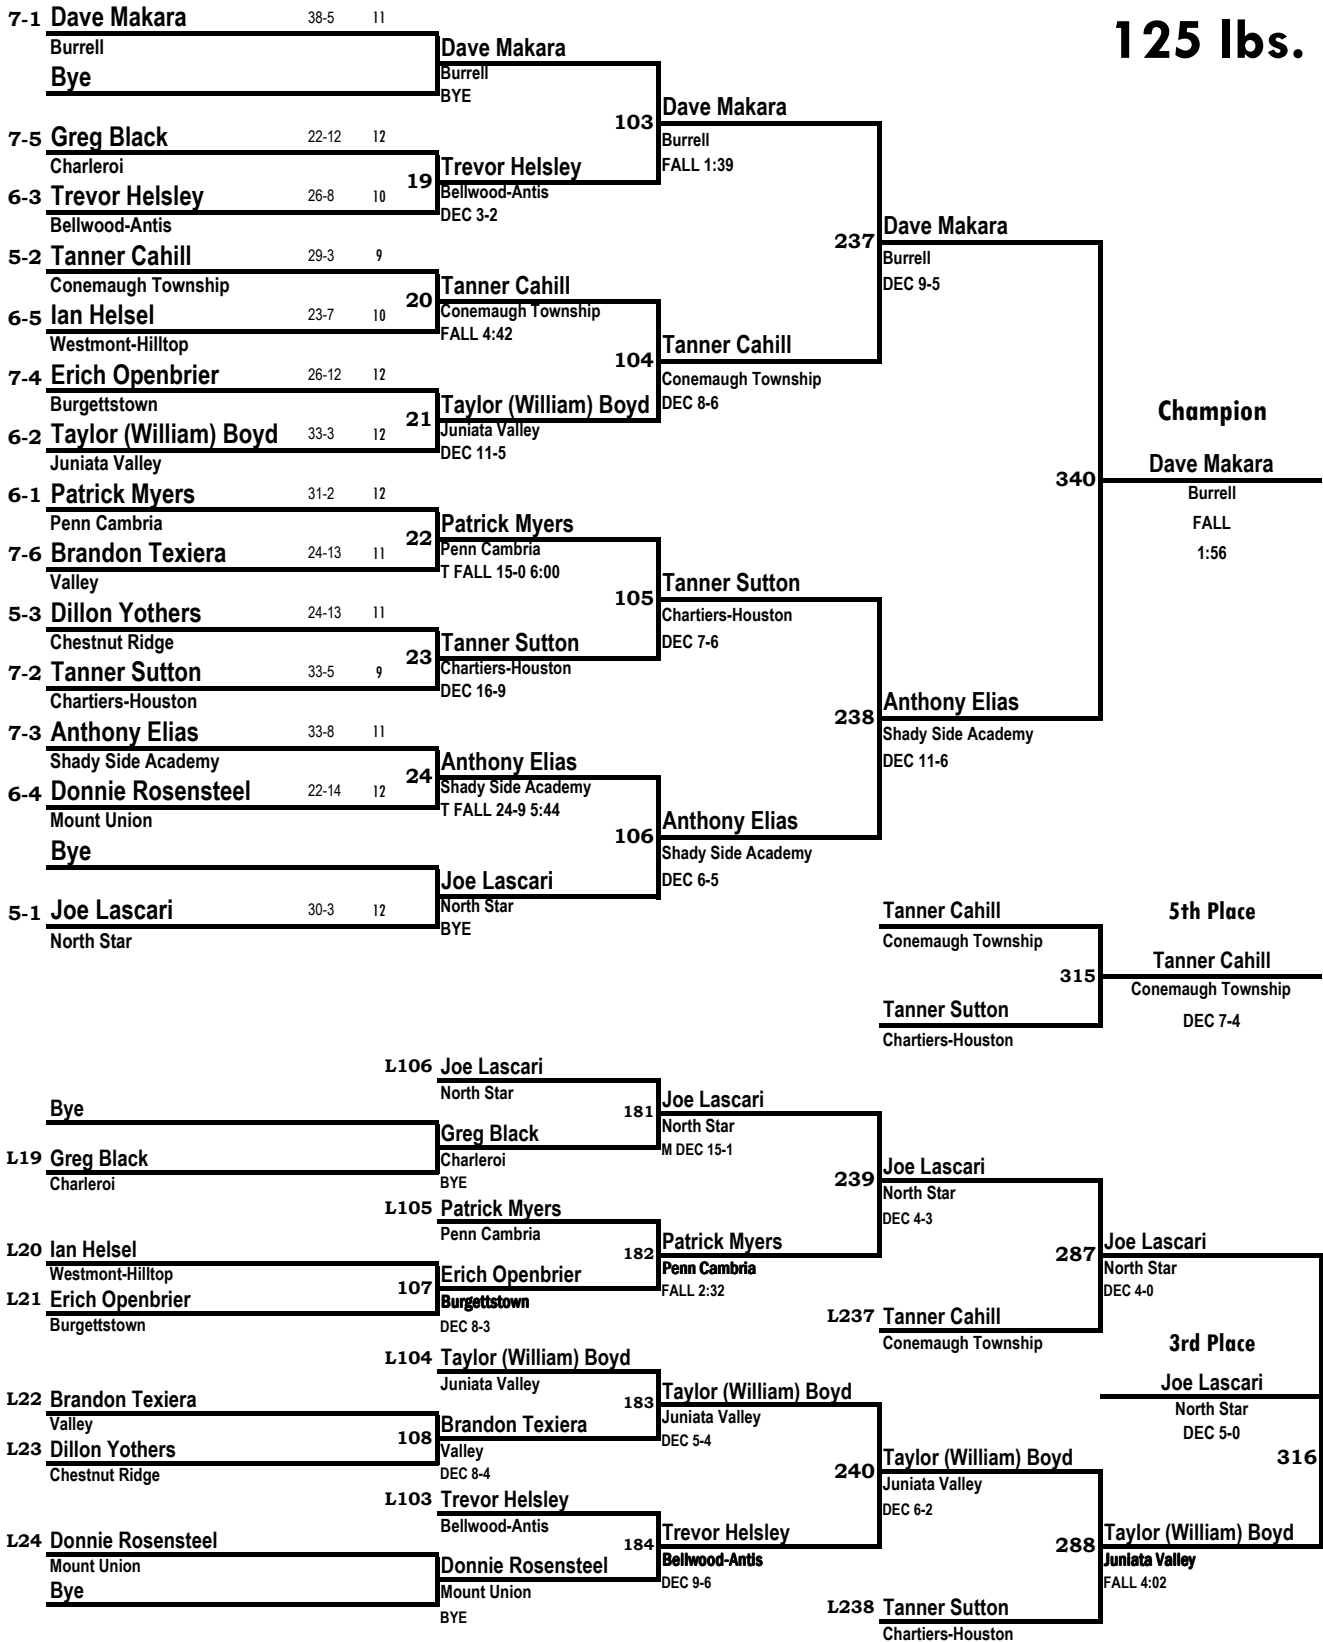

2010 PIAA SW-AA Regional Wrestling Tournament

2010 PIAA SW-AA Regional Wrestling Tournament

119 lbs.

2010 PIAA SW-AA Regional Wrestling Tournament

125 lbs.

2010 PIAA SW-AA Regional Wrestling Tournament

135 lbs.

2010 PIAA SW-AA Regional Wrestling Tournament

140 lbs.

2010 PIAA SW-AA Regional Wrestling Tournament

2010 PIAA SW-AA Regional Wrestling Tournament

160 lbs.

2010 PIAA SW-AA Regional Wrestling Tournament

171 lbs.

2010 PIAA SW-AA Regional Wrestling Tournament

189 lbs.

2010 PIAA SW-AA Regional Wrestling Tournament

215 lbs.