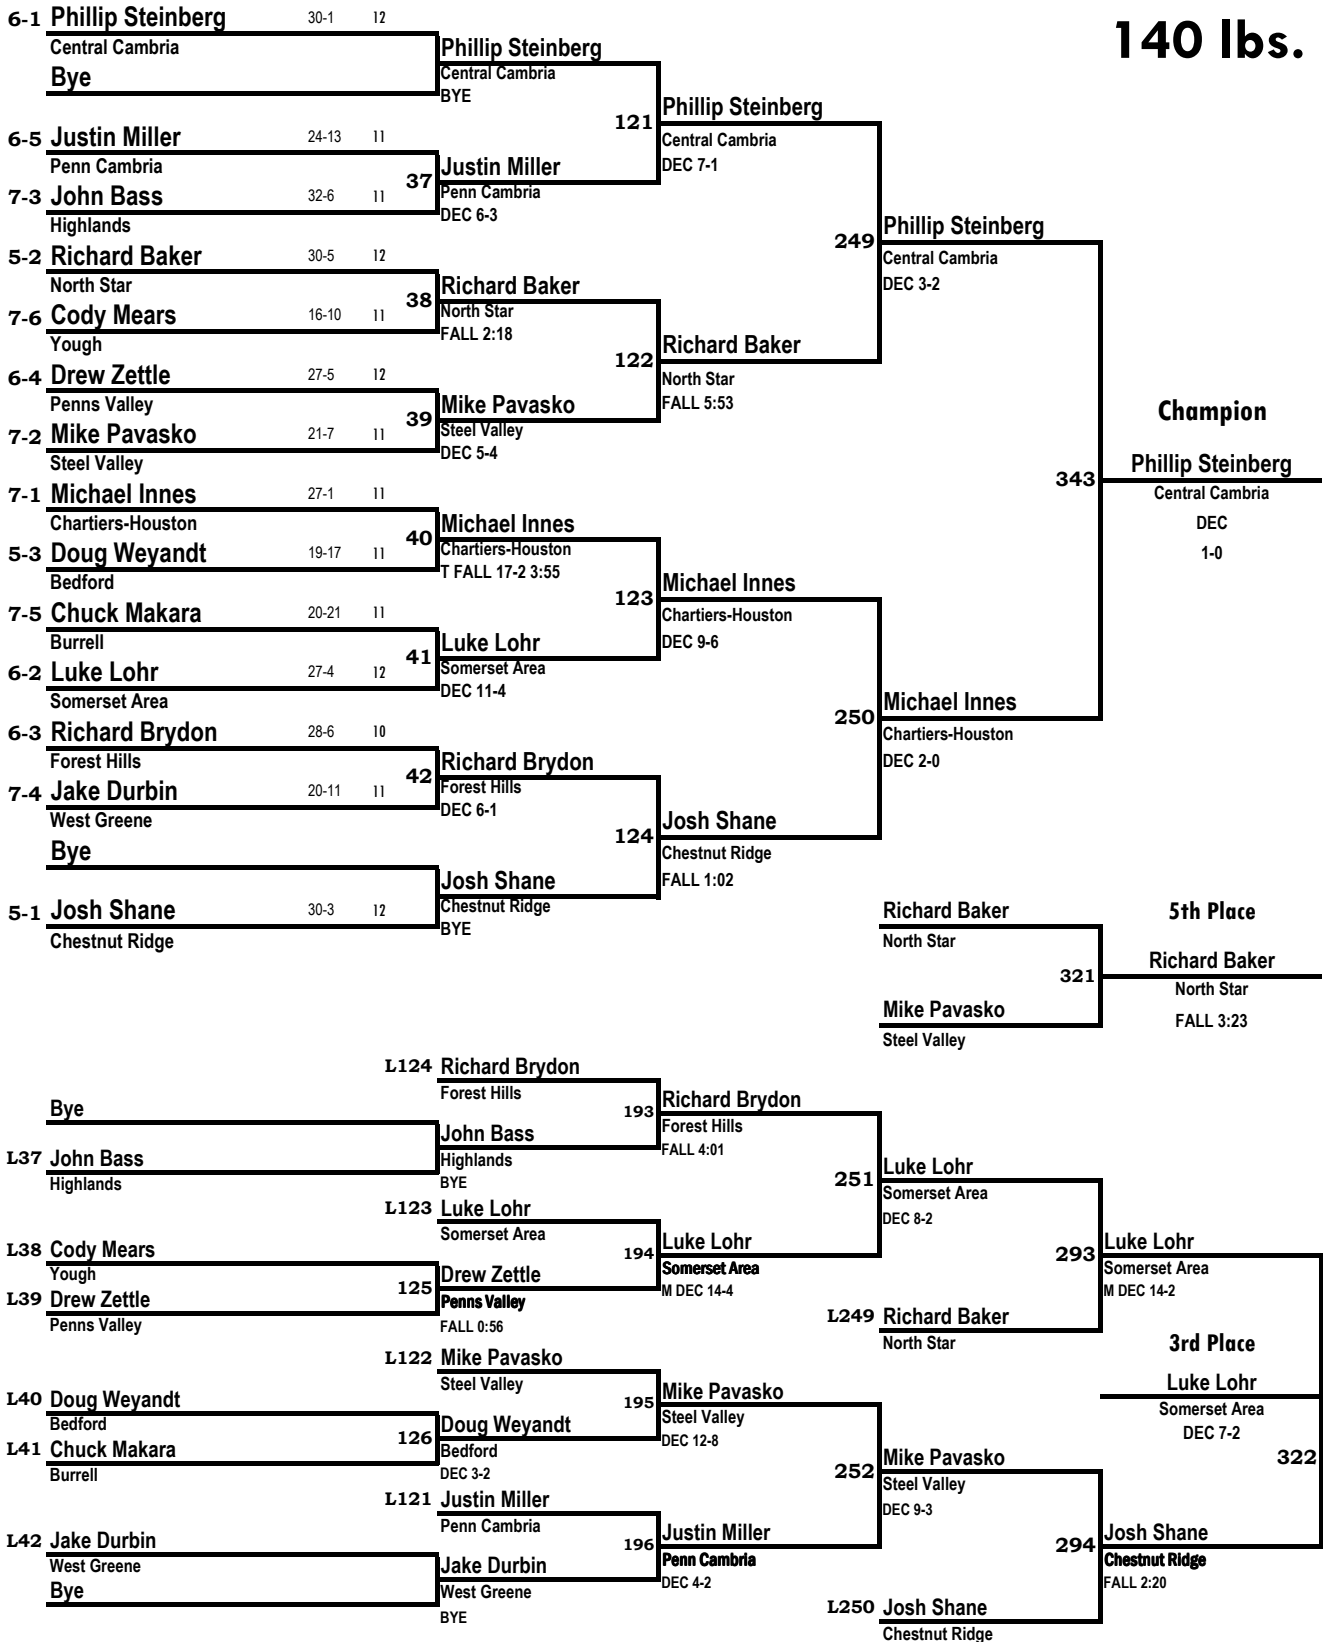

2010 PIAA SW-AA Regional Wrestling Tournament

2010 PIAA SW-AA Regional Wrestling Tournament

119 lbs.

2010 PIAA SW-AA Regional Wrestling Tournament

125 lbs.

2010 PIAA SW-AA Regional Wrestling Tournament

135 lbs.

2010 PIAA SW-AA Regional Wrestling Tournament

140 lbs.

2010 PIAA SW-AA Regional Wrestling Tournament

2010 PIAA SW-AA Regional Wrestling Tournament

160 lbs.

2010 PIAA SW-AA Regional Wrestling Tournament

171 lbs.

2010 PIAA SW-AA Regional Wrestling Tournament

189 lbs.

2010 PIAA SW-AA Regional Wrestling Tournament

215 lbs.