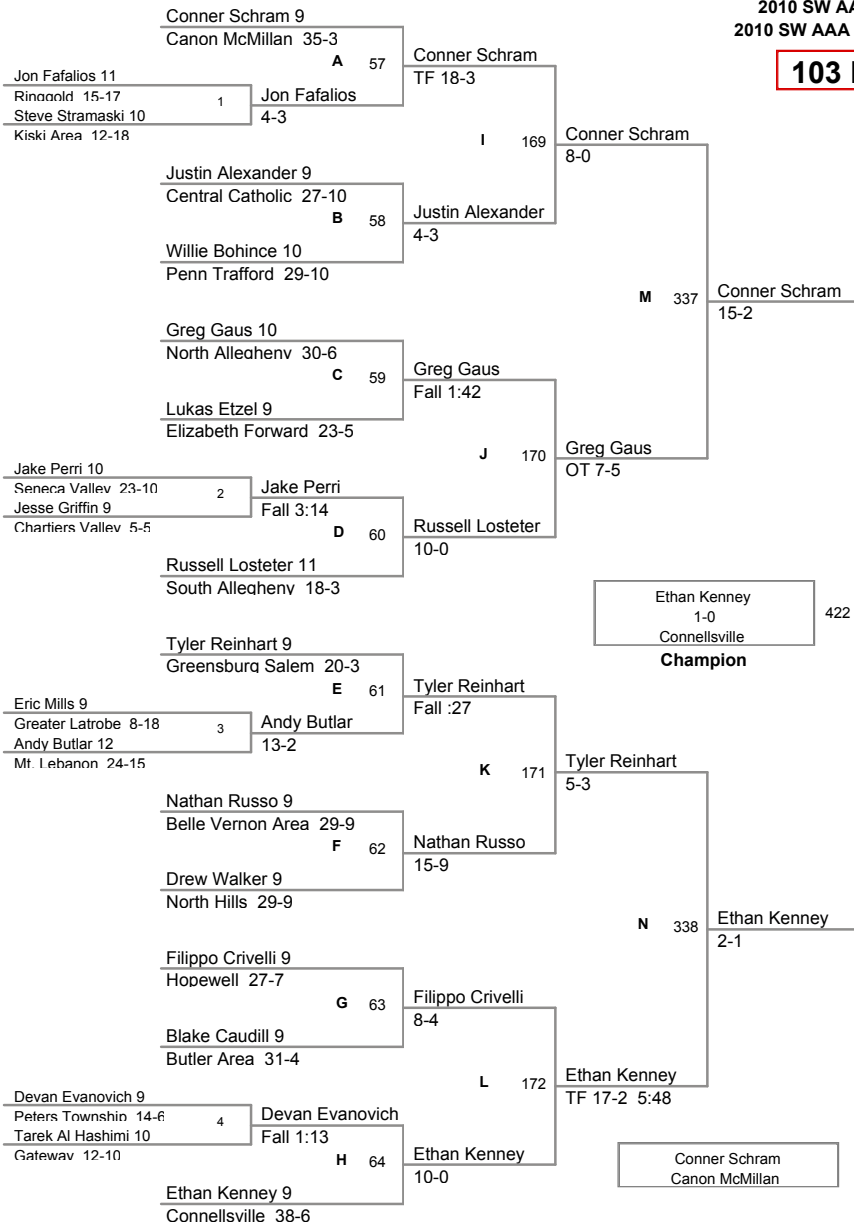

2010 SW AAA Region
2010 SW AAA Reg Division

103 Lbs

2010 SW AAA Region
2010 SW AAA Reg Division

112 Lbs

2010 SW AAA Region
2010 SW AAA Reg Division

119 Lbs

2010 SW AAA Region
2010 SW AAA Reg Division

125 Lbs