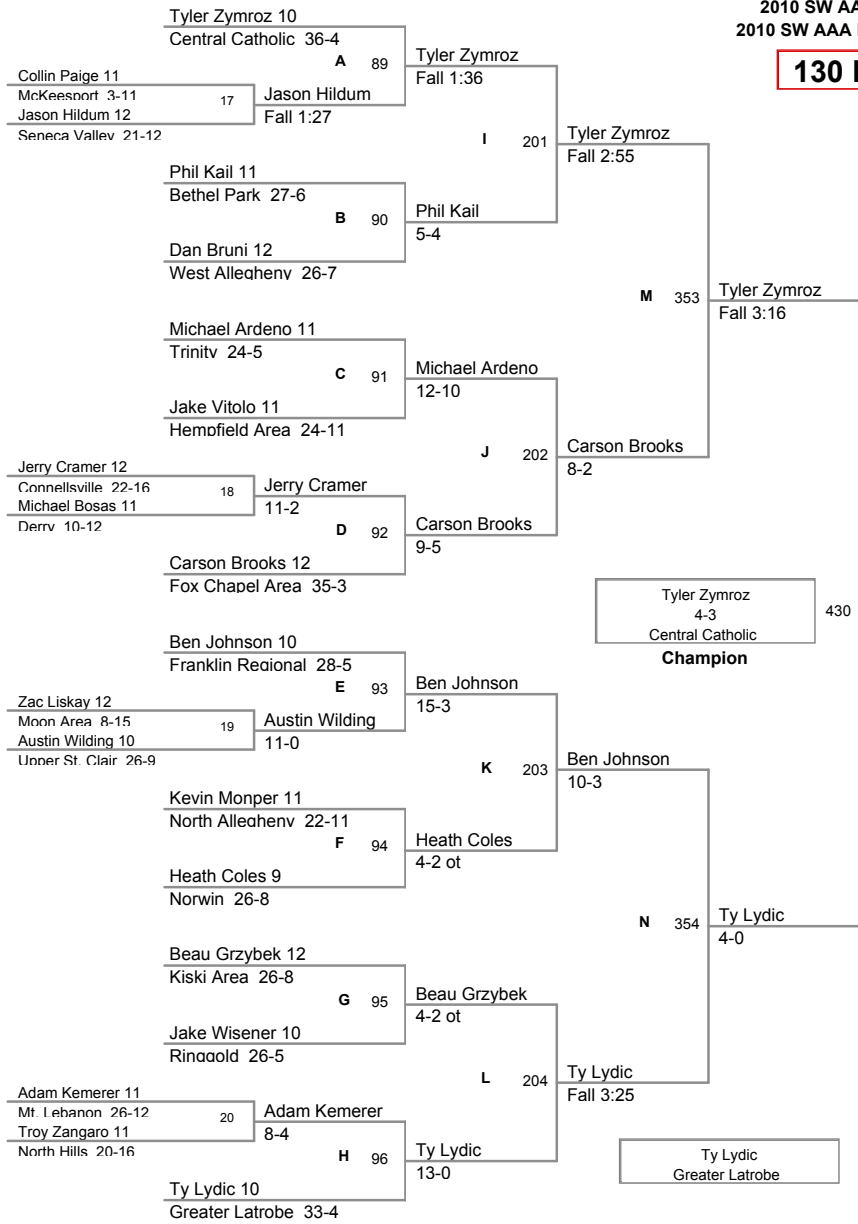

2010 SW AAA Region
2010 SW AAA Reg Division

130 Lbs