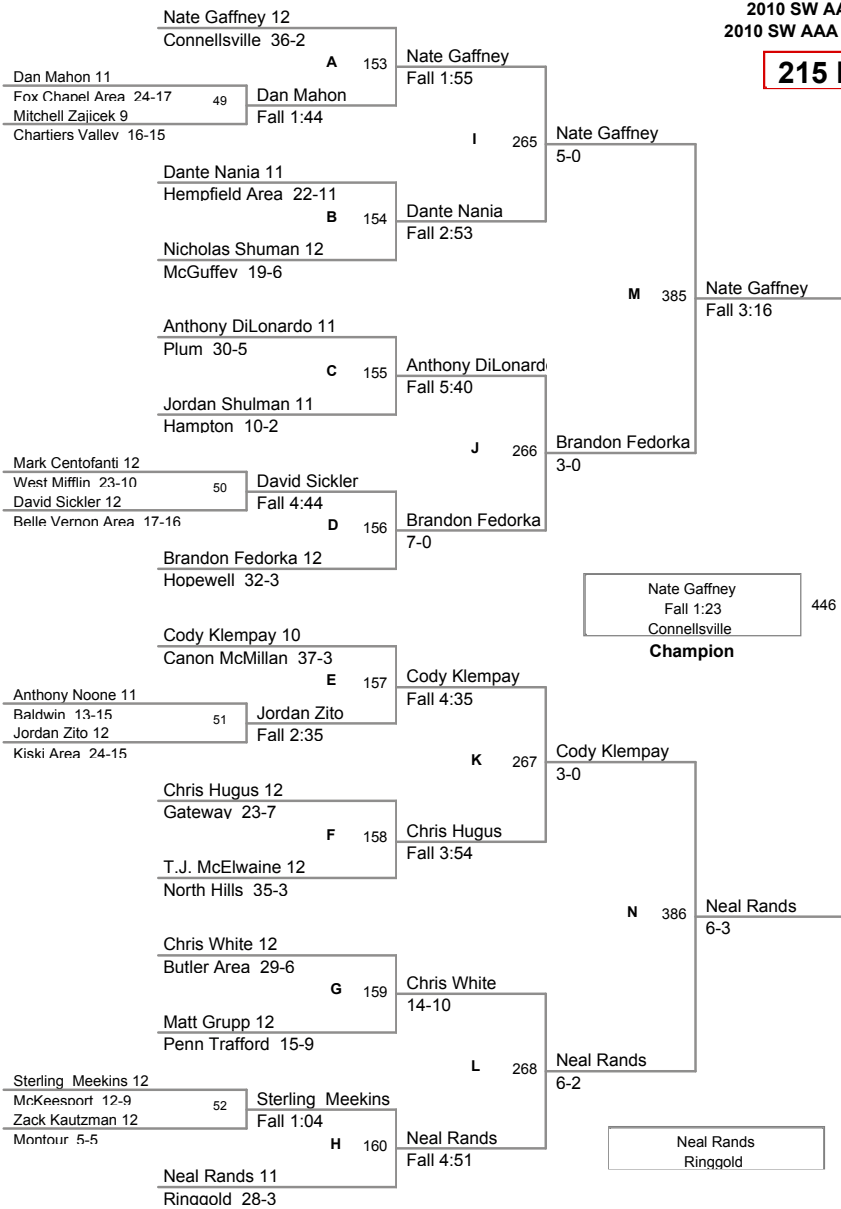

2010 SW AAA Region
2010 SW AAA Reg Division

215 Lbs