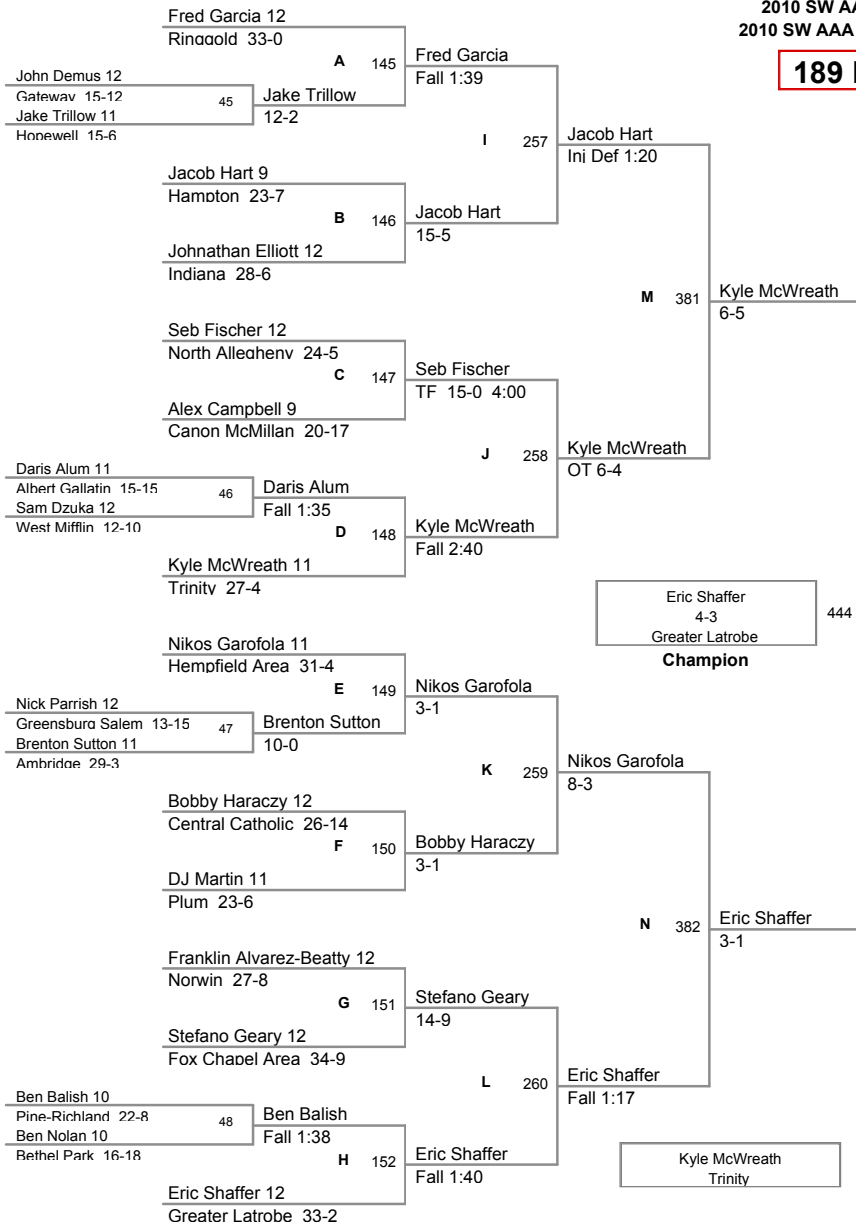

2010 SW AAA Region
2010 SW AAA Reg Division

152 Lbs

2010 SW AAA Region
2010 SW AAA Reg Division

160 Lbs

2010 SW AAA Region
2010 SW AAA Reg Division

171 Lbs

2010 SW AAA Region
2010 SW AAA Reg Division

189 Lbs