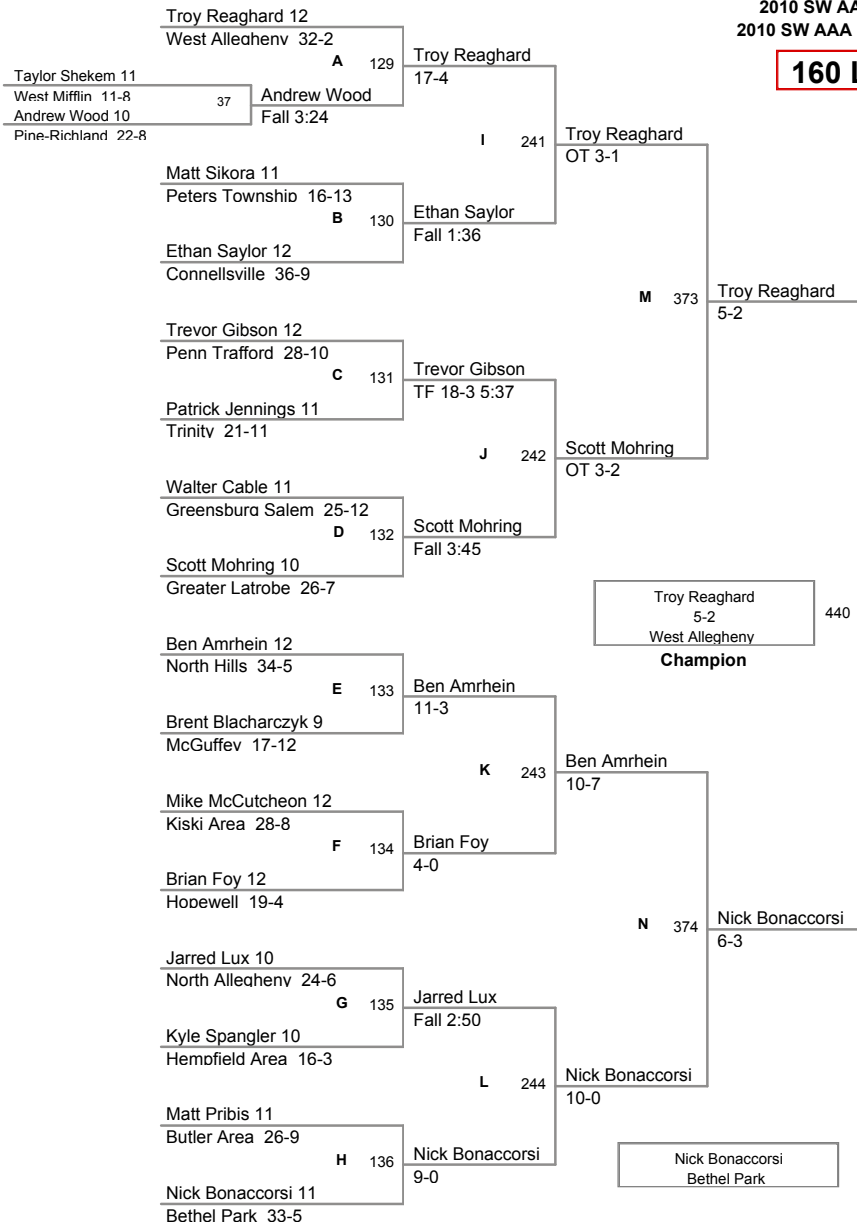

2010 SW AAA Region
2010 SW AAA Reg Division

160 Lbs