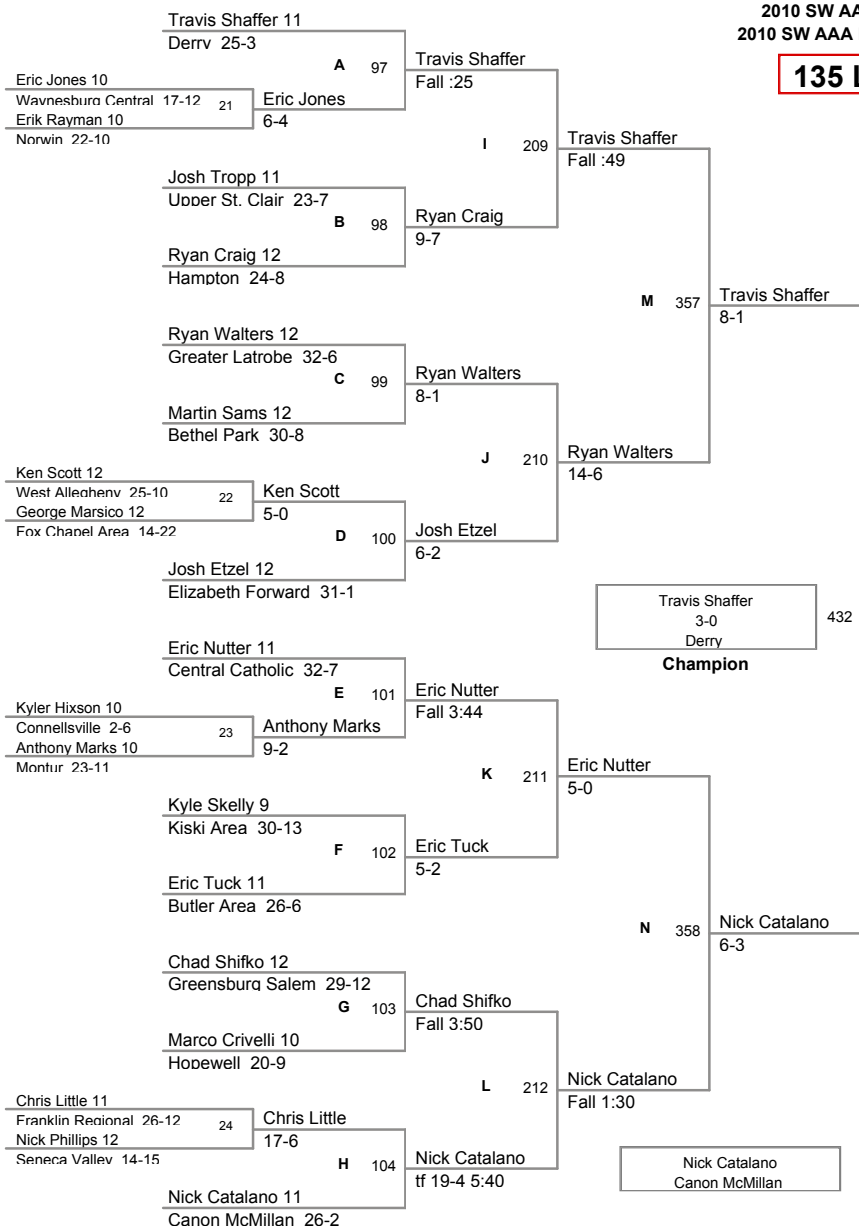

2010 SW AAA Region
2010 SW AAA Reg Division

135 Lbs