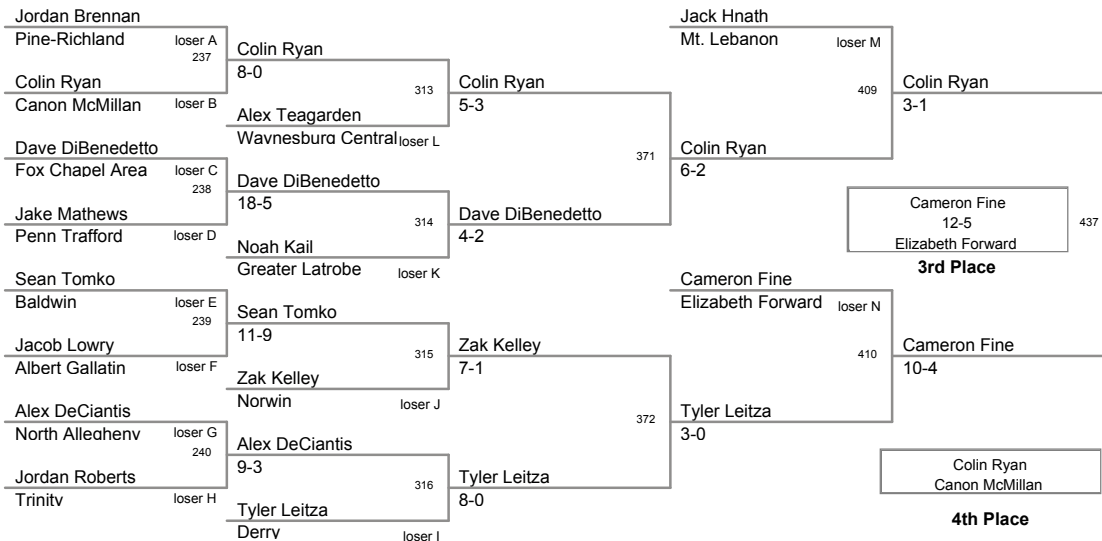

2010 SW AAA Region
2010 SW AAA Reg Division

152 Lbs