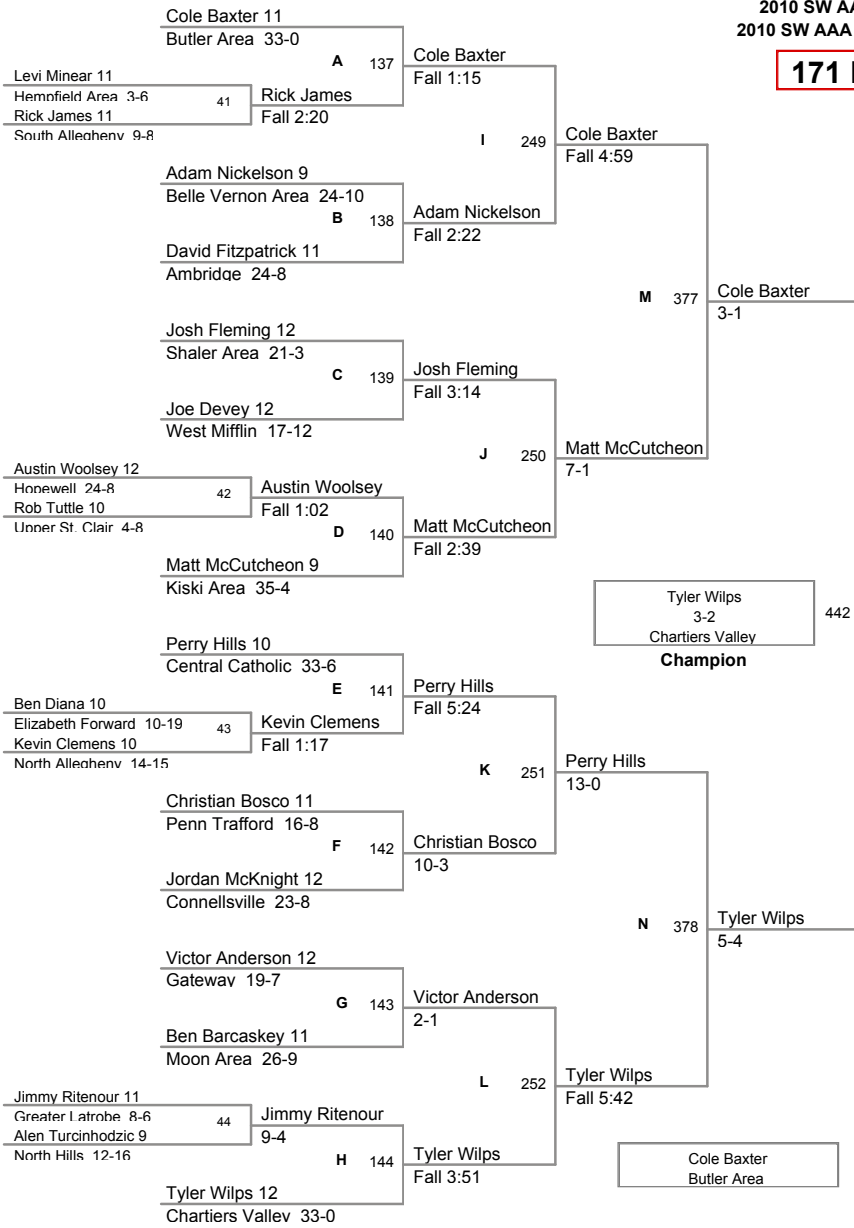

2010 SW AAA Region
2010 SW AAA Reg Division

152 Lbs

2010 SW AAA Region
2010 SW AAA Reg Division

160 Lbs

2010 SW AAA Region
2010 SW AAA Reg Division

171 Lbs

2010 SW AAA Region
2010 SW AAA Reg Division

189 Lbs