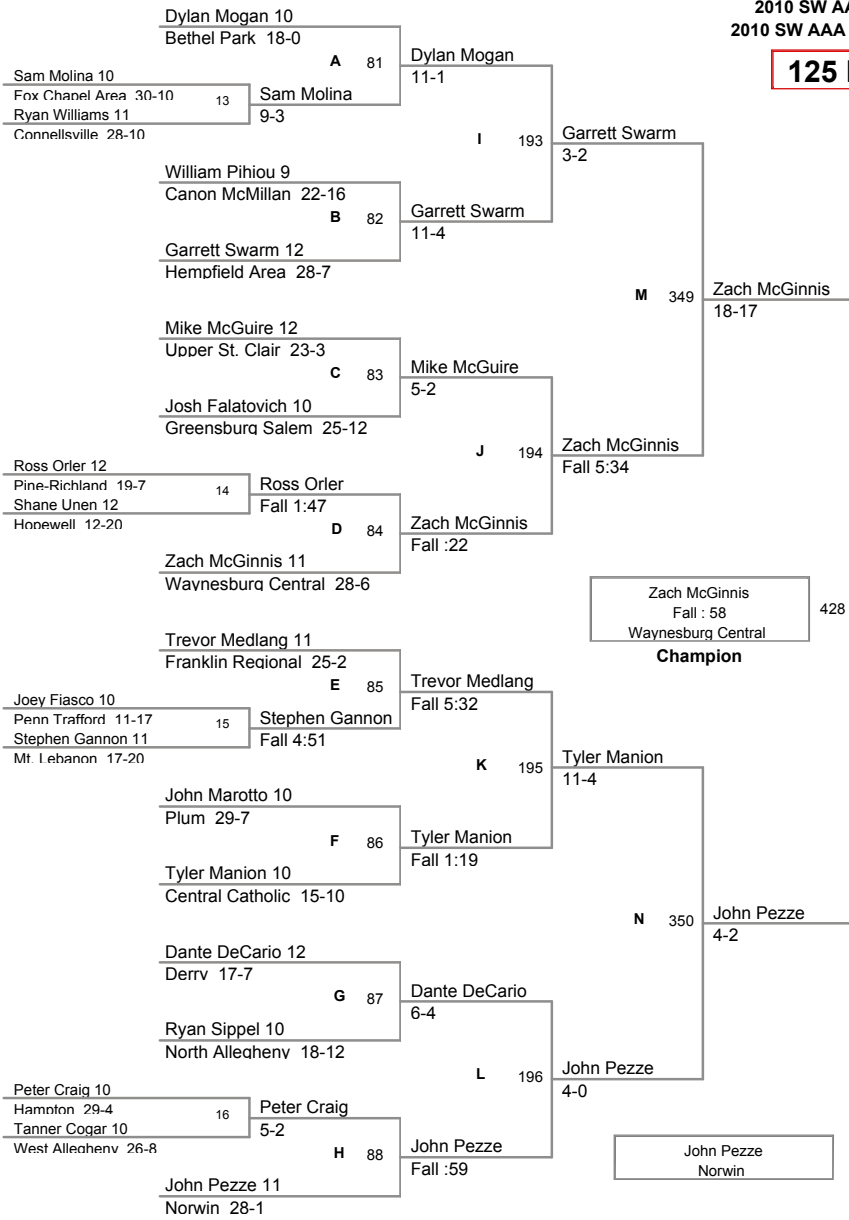

2010 SW AAA Region
2010 SW AAA Reg Division

103 Lbs

2010 SW AAA Region
2010 SW AAA Reg Division

112 Lbs

2010 SW AAA Region
2010 SW AAA Reg Division

119 Lbs

2010 SW AAA Region
2010 SW AAA Reg Division

125 Lbs