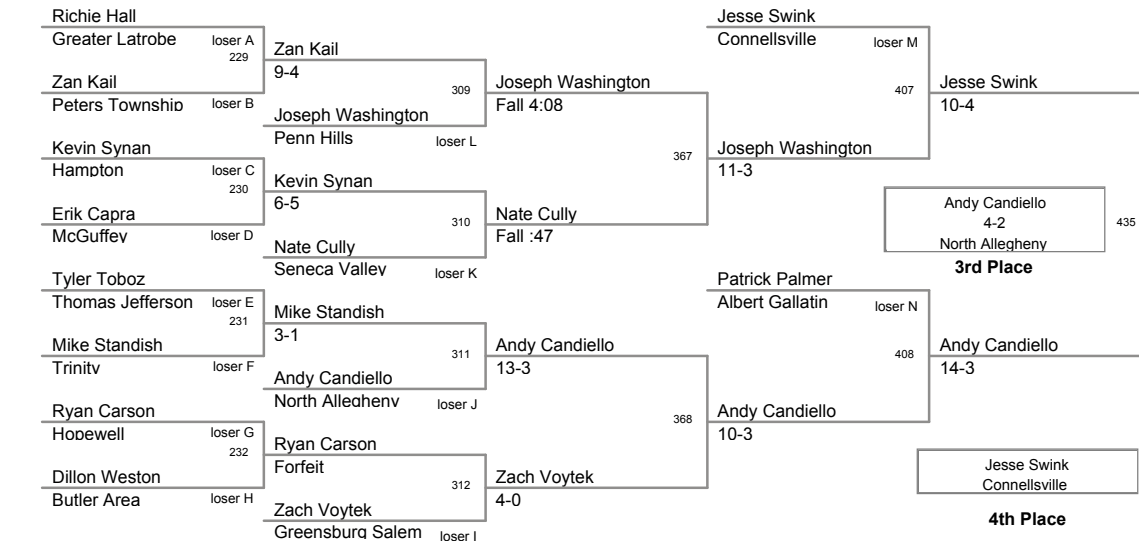

2010 SW AAA Region
2010 SW AAA Reg Division

130 Lbs

2010 SW AAA Region
2010 SW AAA Reg Division

135 Lbs

2010 SW AAA Region
2010 SW AAA Reg Division

140 Lbs

2010 SW AAA Region
2010 SW AAA Reg Division

145 Lbs