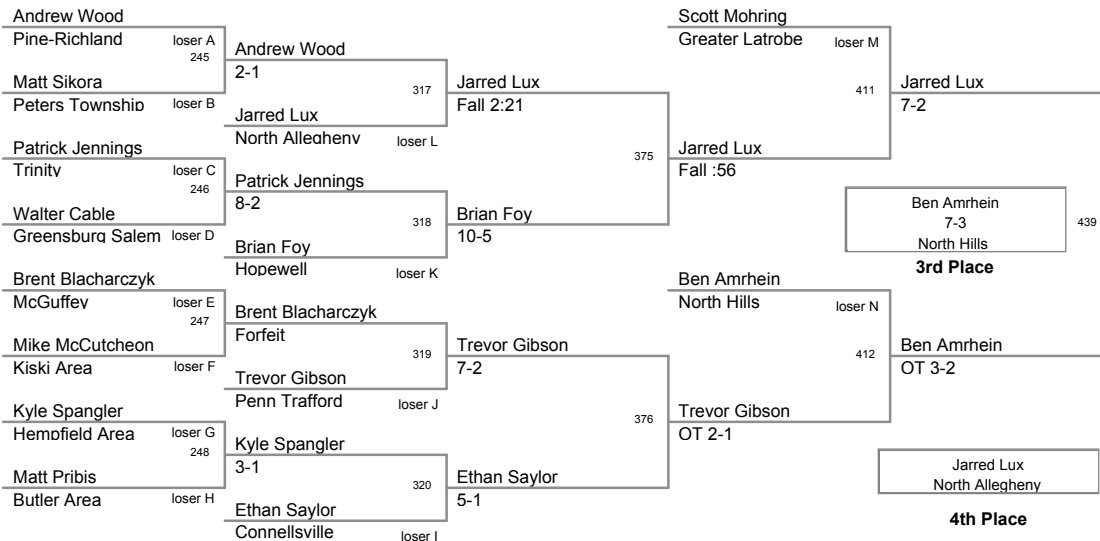

2010 SW AAA Region
2010 SW AAA Reg Division

160 Lbs