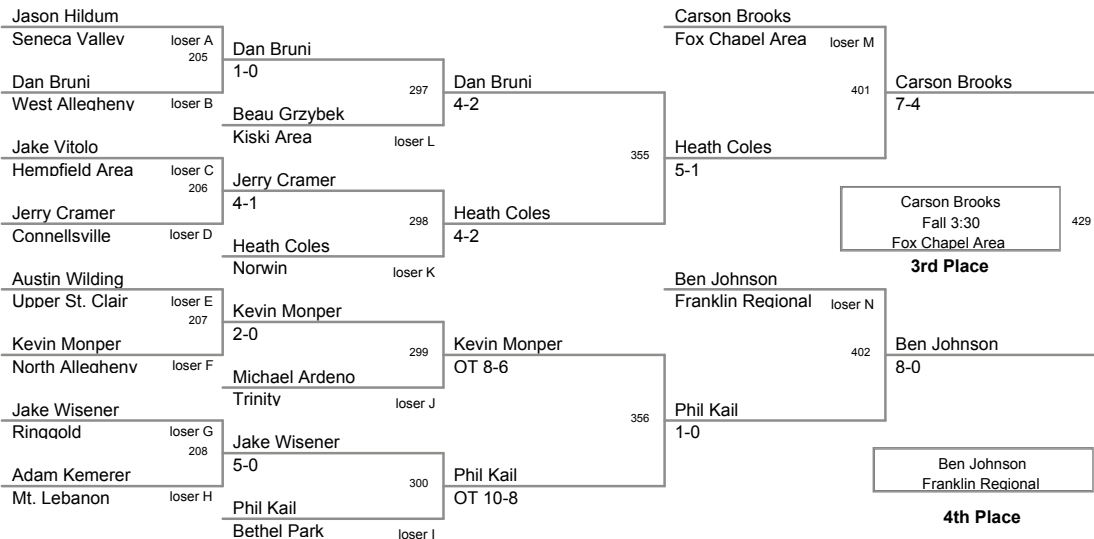

2010 SW AAA Region
2010 SW AAA Reg Division

130 Lbs