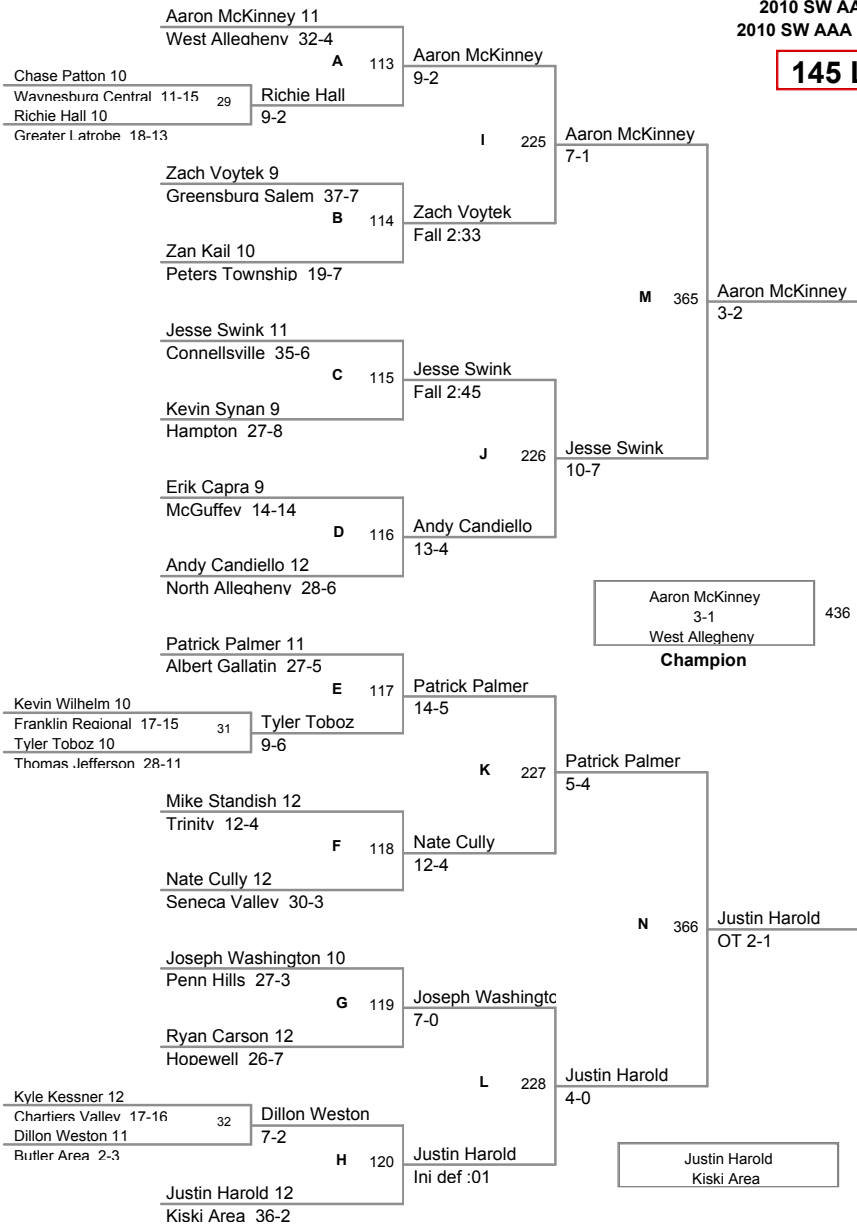

2010 SW AAA Region
2010 SW AAA Reg Division

130 Lbs

2010 SW AAA Region
2010 SW AAA Reg Division

135 Lbs

2010 SW AAA Region
2010 SW AAA Reg Division

140 Lbs

2010 SW AAA Region
2010 SW AAA Reg Division

145 Lbs