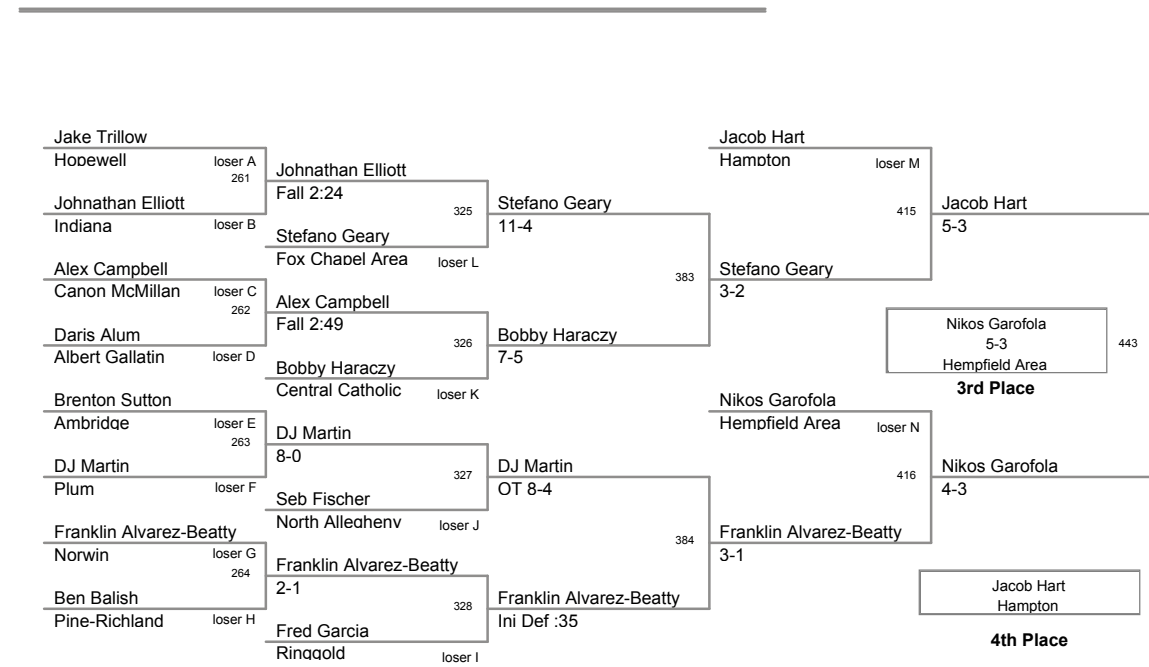

2010 SW AAA Region
2010 SW AAA Reg Division

152 Lbs

2010 SW AAA Region
2010 SW AAA Reg Division

160 Lbs

2010 SW AAA Region
2010 SW AAA Reg Division

171 Lbs

2010 SW AAA Region
2010 SW AAA Reg Division

189 Lbs