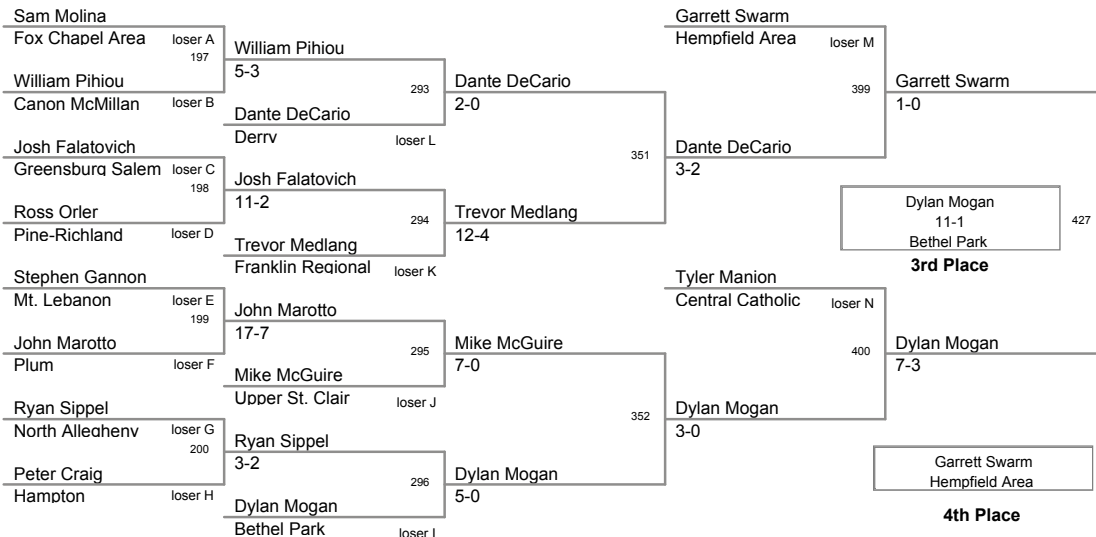

2010 SW AAA Region
2010 SW AAA Reg Division

103 Lbs

2010 SW AAA Region
2010 SW AAA Reg Division

112 Lbs

2010 SW AAA Region
2010 SW AAA Reg Division

119 Lbs

2010 SW AAA Region
2010 SW AAA Reg Division

125 Lbs