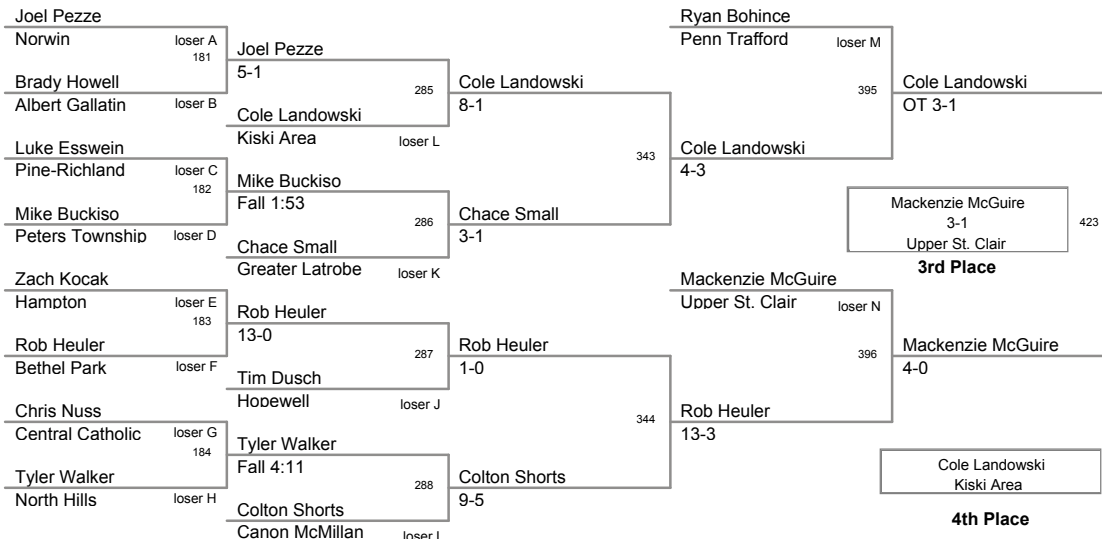

2010 SW AAA Region
2010 SW AAA Reg Division

103 Lbs

2010 SW AAA Region
2010 SW AAA Reg Division

112 Lbs

2010 SW AAA Region
2010 SW AAA Reg Division

119 Lbs

2010 SW AAA Region
2010 SW AAA Reg Division

125 Lbs