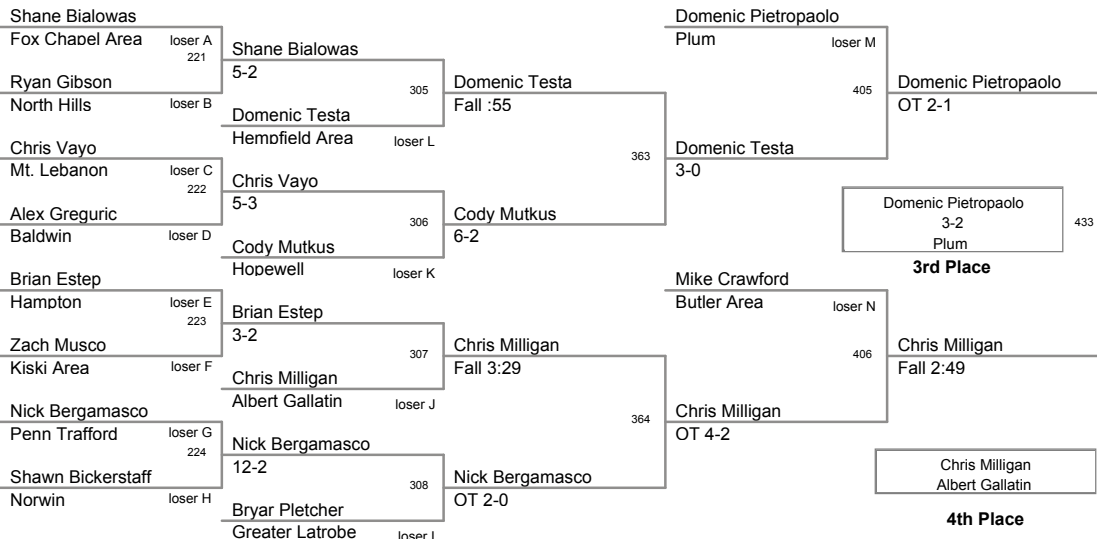

2010 SW AAA Region
2010 SW AAA Reg Division

130 Lbs

2010 SW AAA Region
2010 SW AAA Reg Division

135 Lbs

2010 SW AAA Region
2010 SW AAA Reg Division

140 Lbs

2010 SW AAA Region
2010 SW AAA Reg Division

145 Lbs