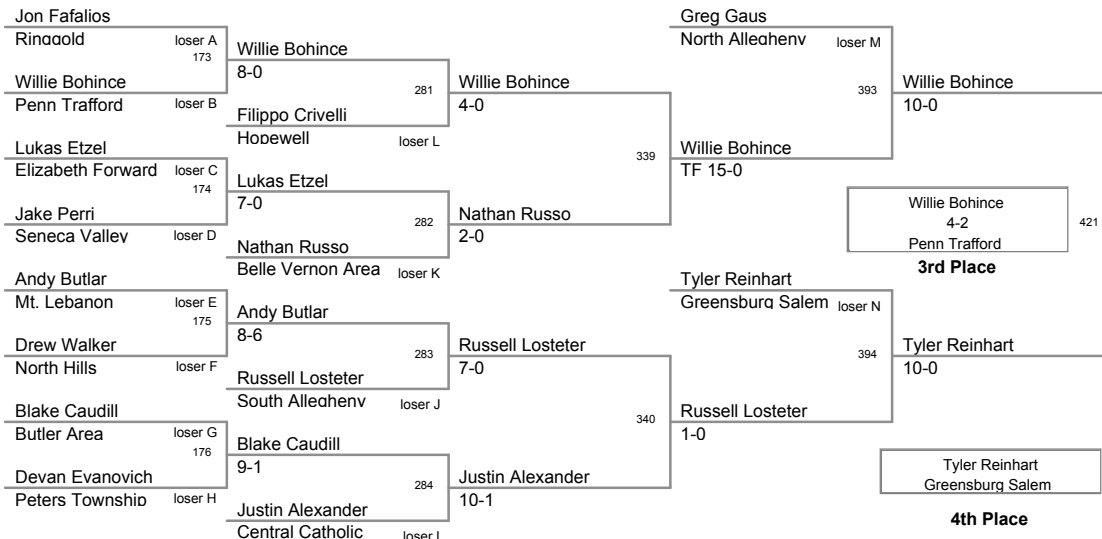

2010 SW AAA Region
2010 SW AAA Reg Division

103 Lbs

2010 SW AAA Region
2010 SW AAA Reg Division

112 Lbs

2010 SW AAA Region
2010 SW AAA Reg Division

119 Lbs

2010 SW AAA Region
2010 SW AAA Reg Division

125 Lbs