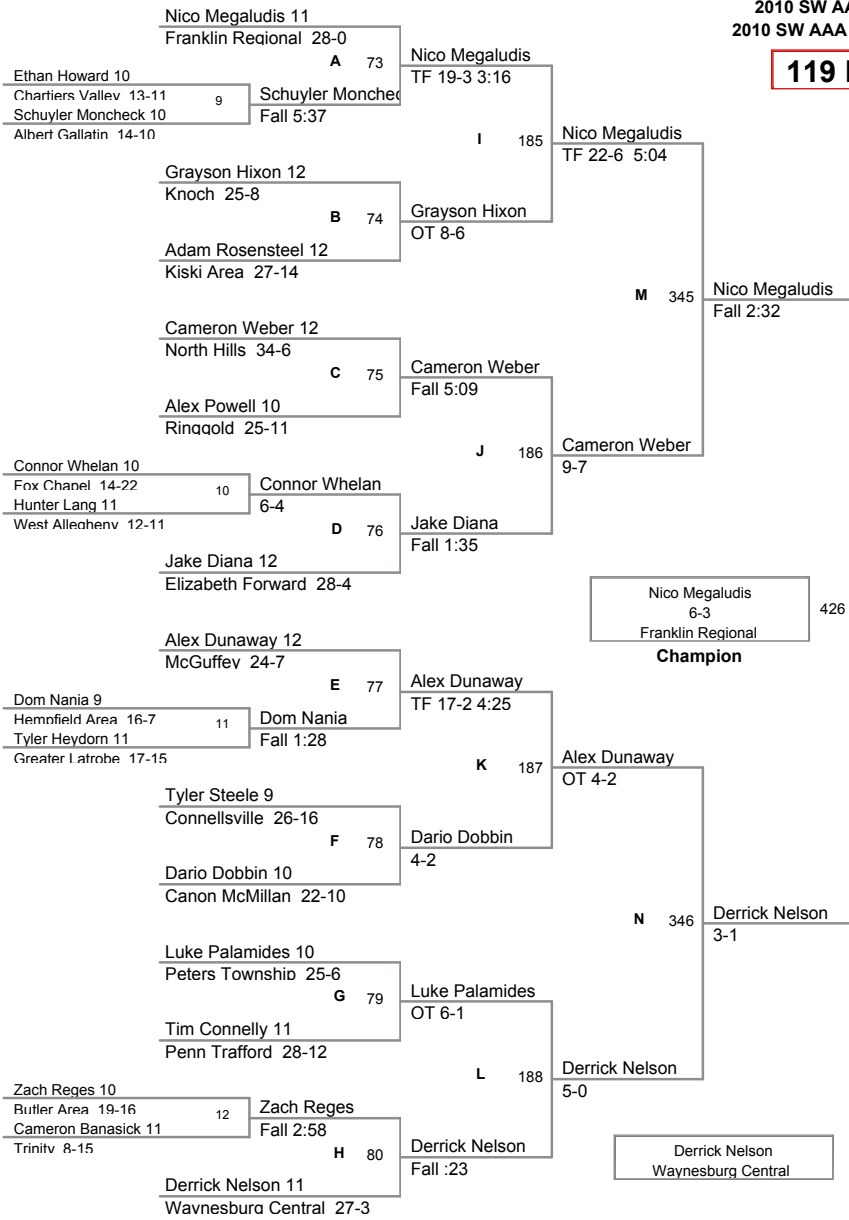

2010 SW AAA Region
2010 SW AAA Reg Division

103 Lbs

2010 SW AAA Region
2010 SW AAA Reg Division

112 Lbs

2010 SW AAA Region
2010 SW AAA Reg Division

119 Lbs

2010 SW AAA Region
2010 SW AAA Reg Division

125 Lbs