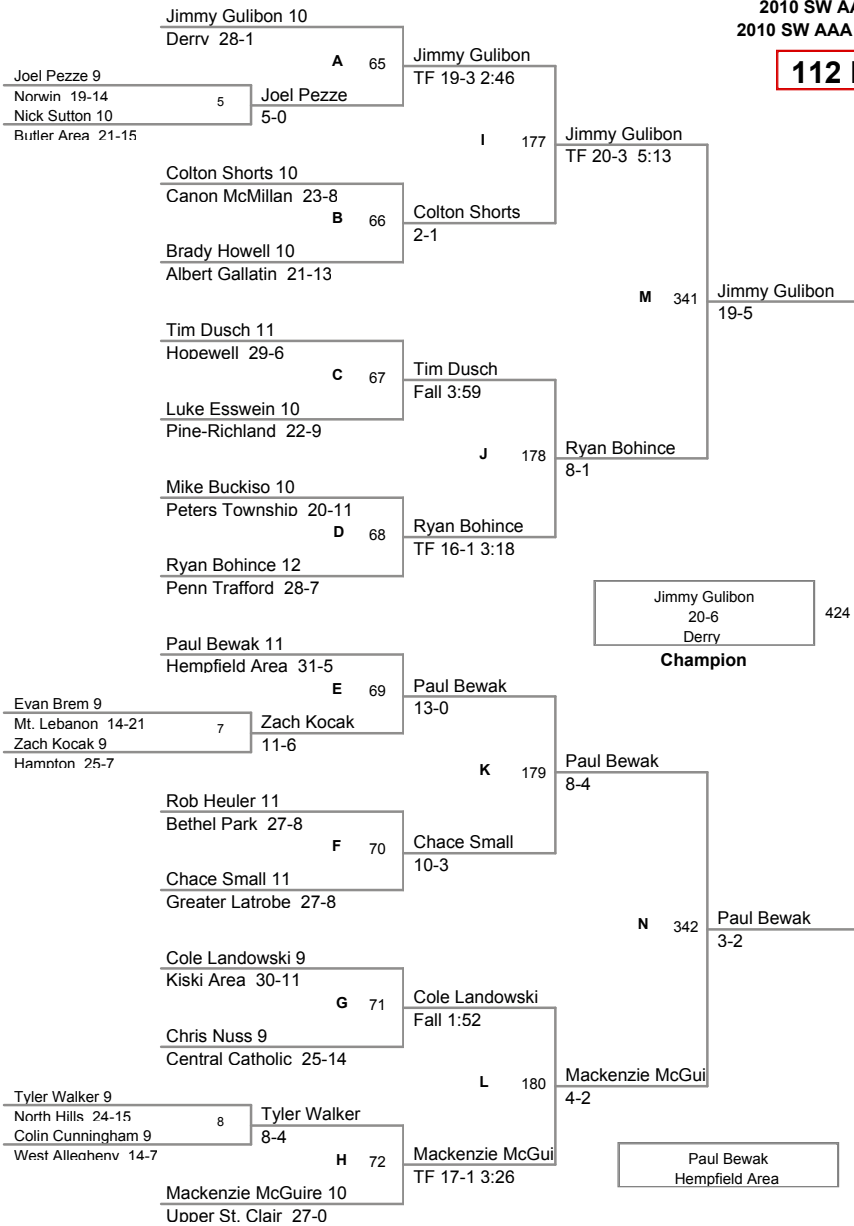

2010 SW AAA Region
2010 SW AAA Reg Division

103 Lbs

2010 SW AAA Region
2010 SW AAA Reg Division

112 Lbs

2010 SW AAA Region
2010 SW AAA Reg Division

119 Lbs

2010 SW AAA Region
2010 SW AAA Reg Division

125 Lbs