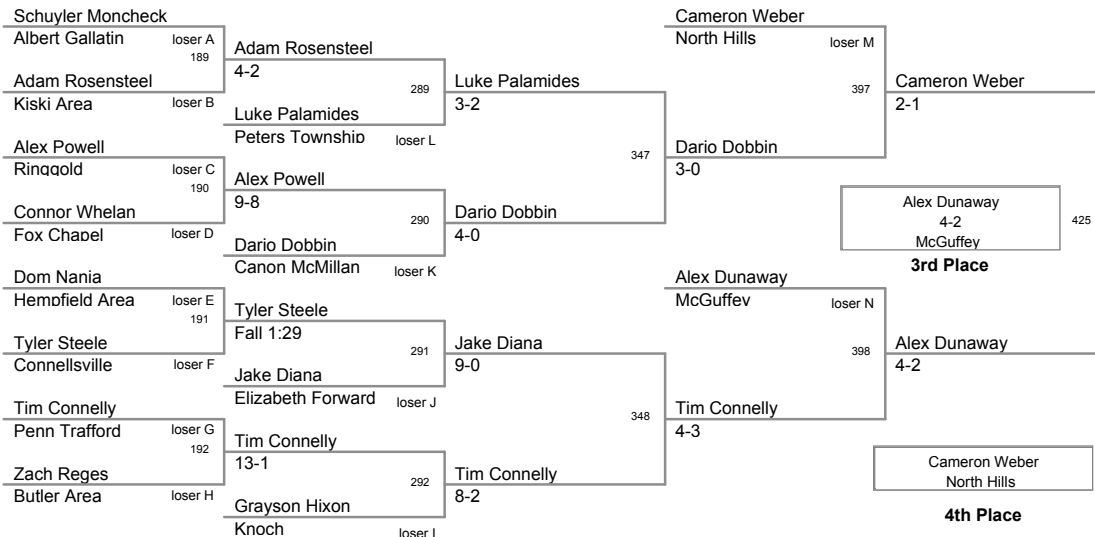

2010 SW AAA Region
2010 SW AAA Reg Division

103 Lbs

2010 SW AAA Region
2010 SW AAA Reg Division

112 Lbs

2010 SW AAA Region
2010 SW AAA Reg Division

119 Lbs

2010 SW AAA Region
2010 SW AAA Reg Division

125 Lbs