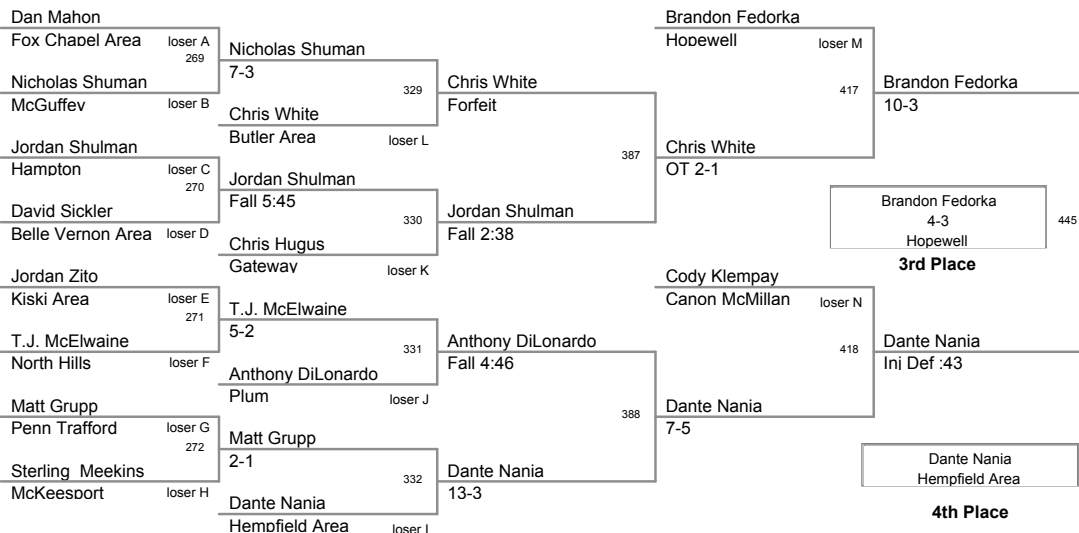

2010 SW AAA Region
2010 SW AAA Reg Division

215 Lbs