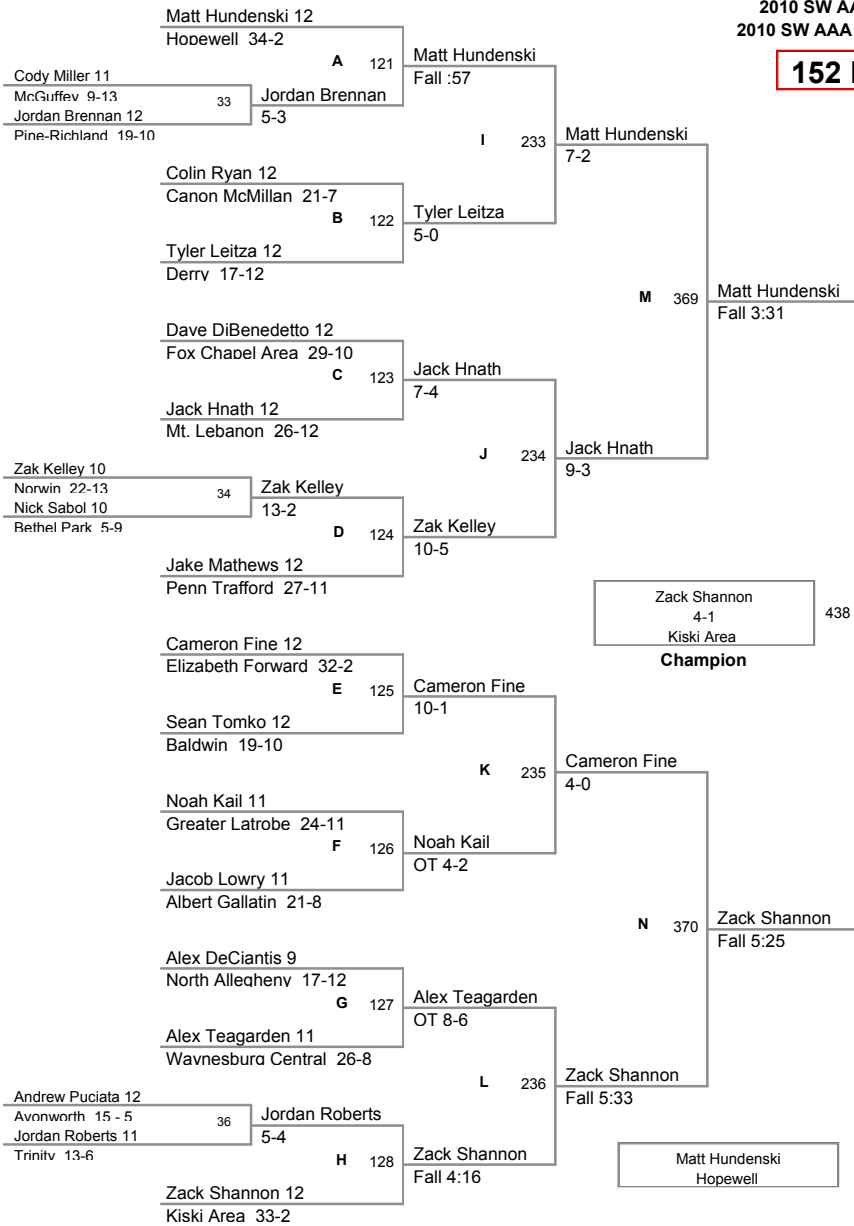

2010 SW AAA Region
2010 SW AAA Reg Division

152 Lbs