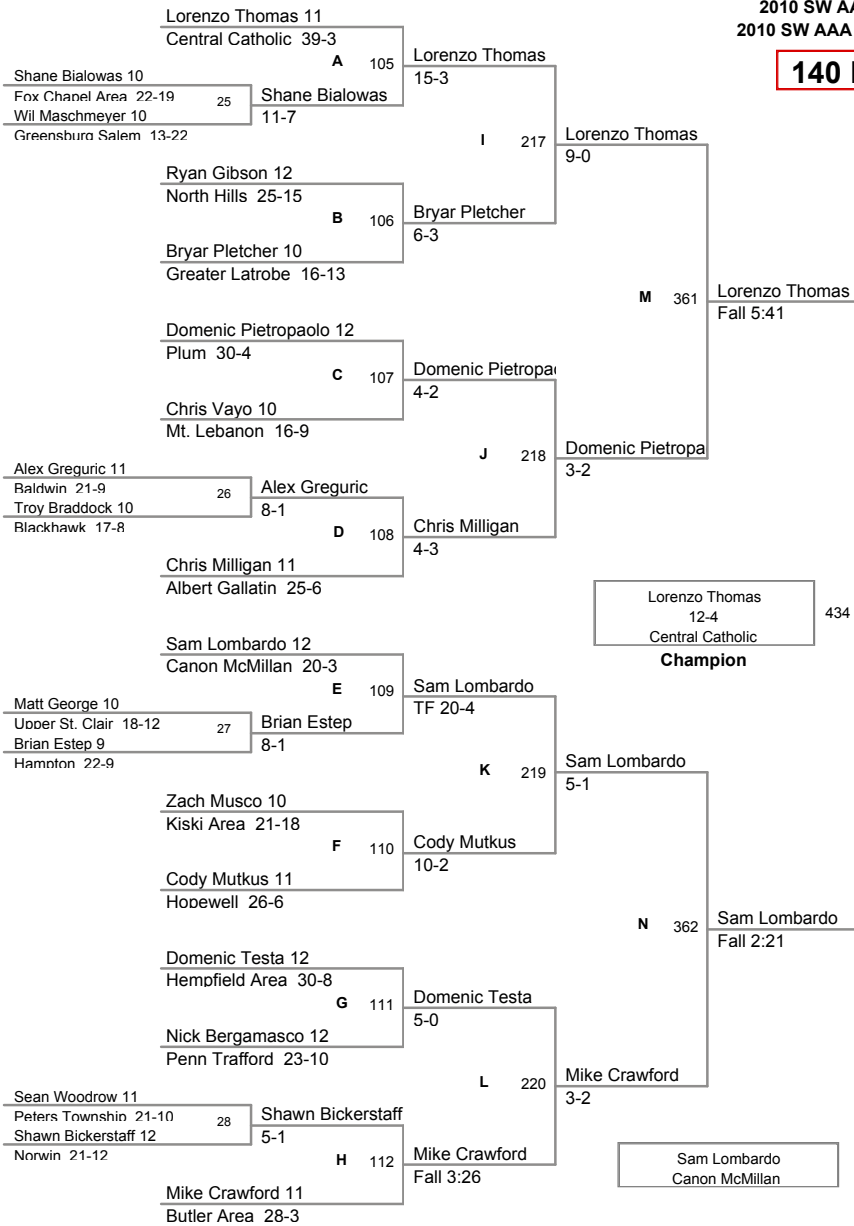

2010 SW AAA Region
2010 SW AAA Reg Division

130 Lbs

2010 SW AAA Region
2010 SW AAA Reg Division

135 Lbs

2010 SW AAA Region
2010 SW AAA Reg Division

140 Lbs

2010 SW AAA Region
2010 SW AAA Reg Division

145 Lbs