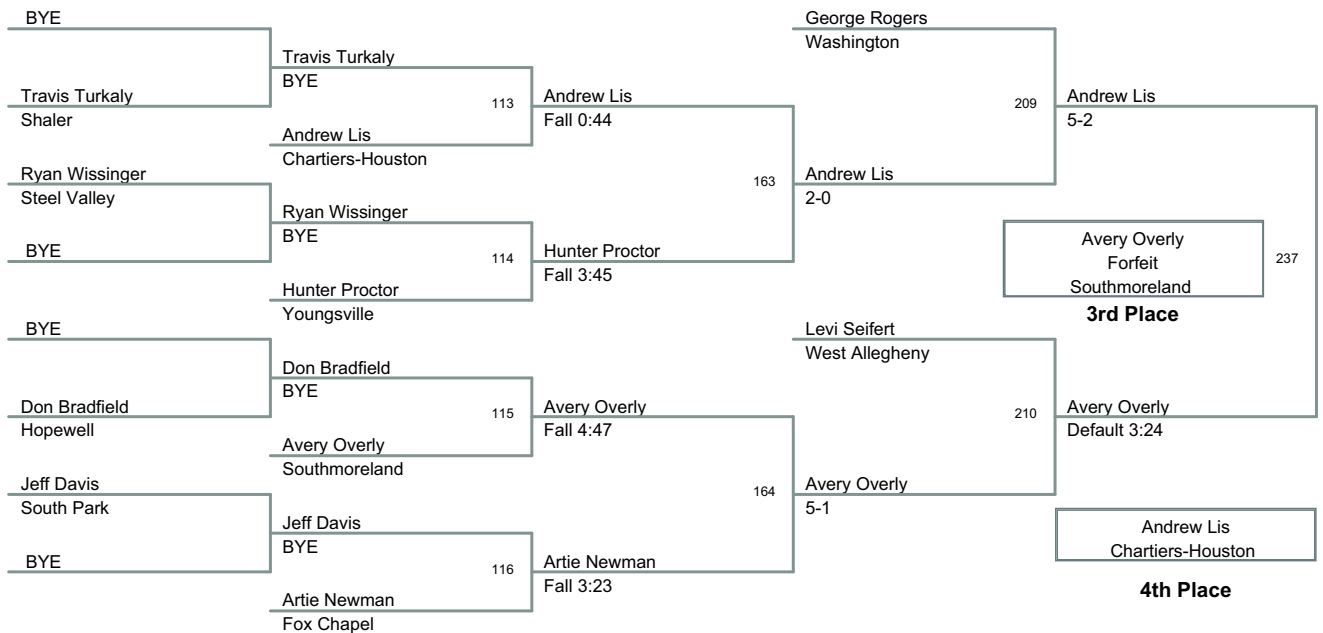

2011 Burgettstown
Tournament

130 Lbs