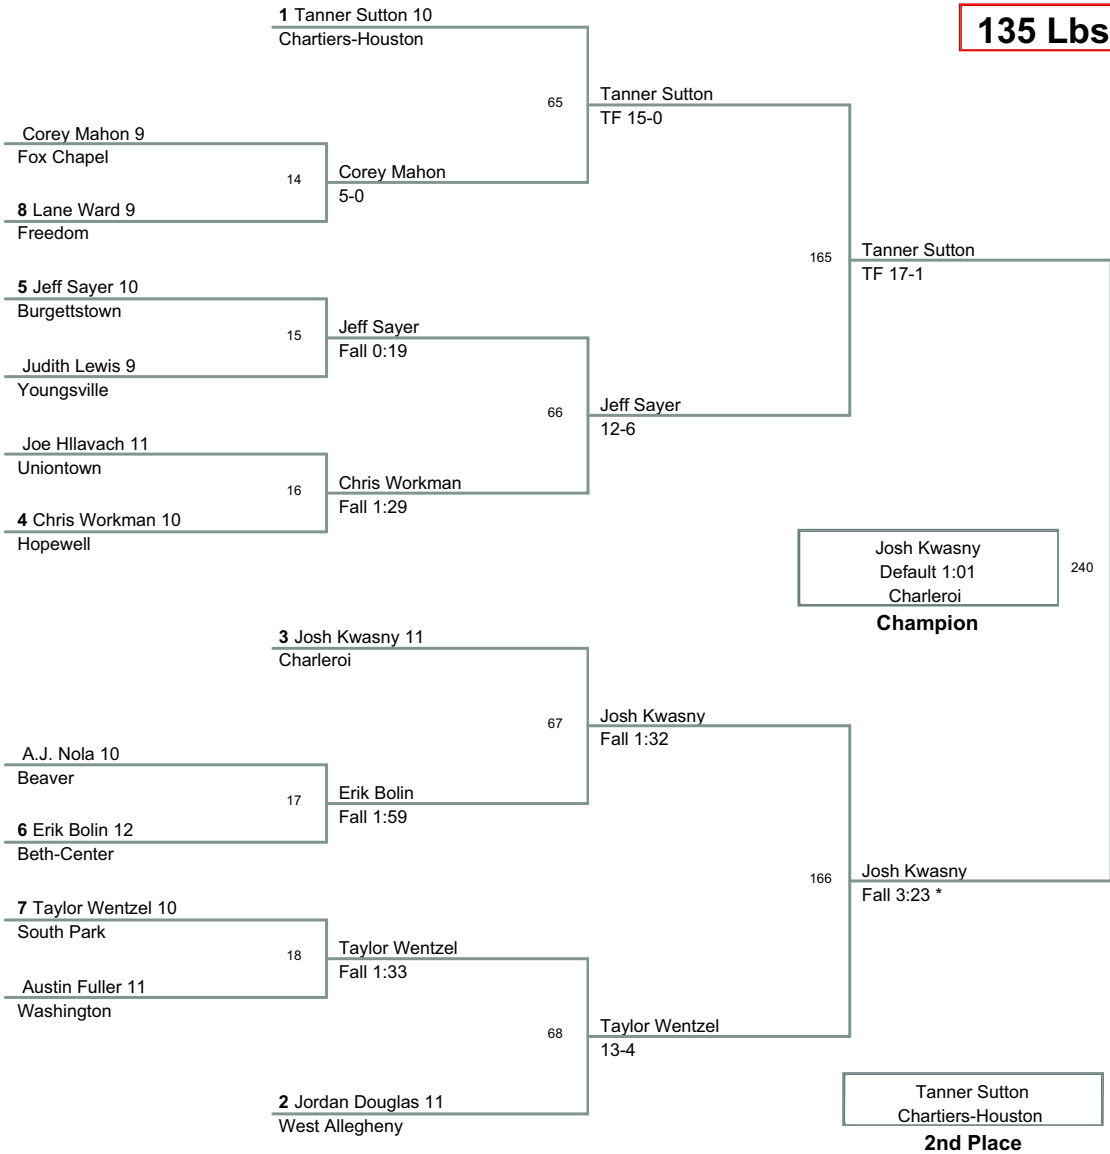

2011 Burgettstown  
Tournament

**103 Lbs**

2011 Burgettstown  
Tournament

**112 Lbs**

2011 Burgettstown  
Tournament

**119 Lbs**

2011 Burgettstown  
Tournament

**125 Lbs**

2011 Burgettstown  
Tournament

**130 Lbs**

2011 Burgettstown  
Tournament

**135 Lbs**

2011 Burgettstown  
Tournament

**140 Lbs**

2011 Burgettstown  
Tournament

**145 Lbs**

2011 Burgettstown  
Tournament

**152 Lbs**

2011 Burgettstown  
Tournament

**160 Lbs**

2011 Burgettstown  
Tournament

**171 Lbs**

2011 Burgettstown  
Tournament

**189 Lbs**

2011 Burgettstown  
Tournament

**215 Lbs**

2011 Burgettstown  
Tournament

**285 Lbs**