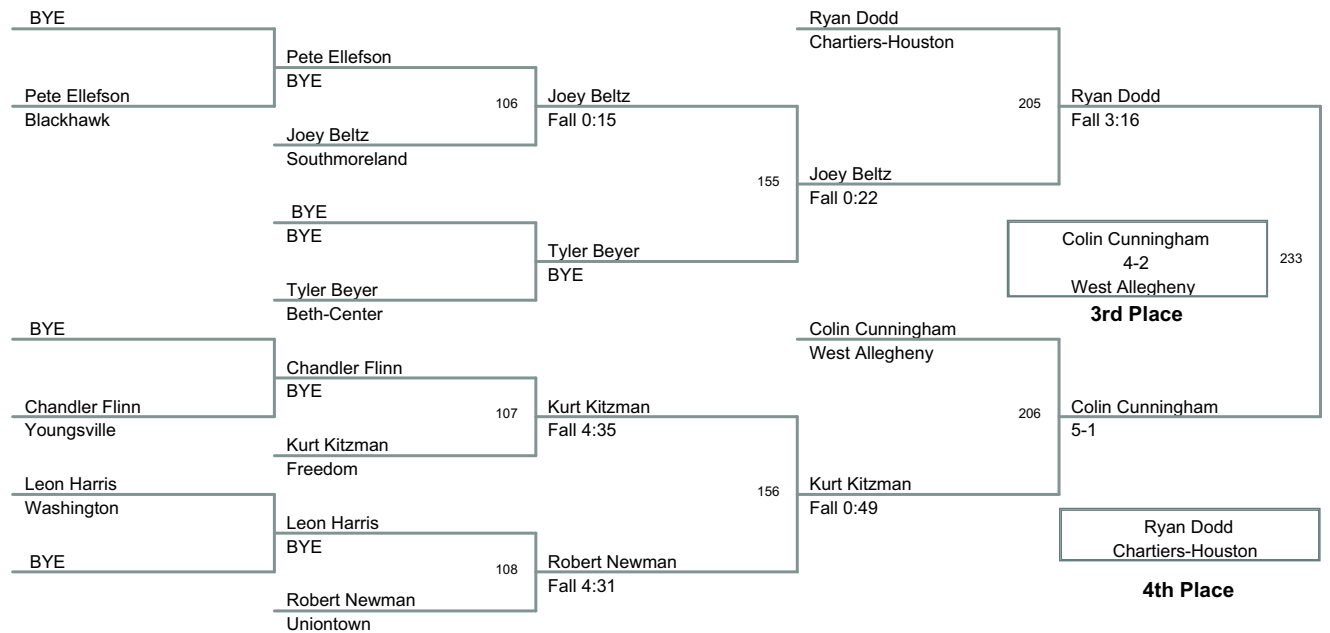

2011 Burgettstown  
Tournament

**103 Lbs**

2011 Burgettstown  
Tournament

**112 Lbs**

2011 Burgettstown  
Tournament

**119 Lbs**

2011 Burgettstown  
Tournament

**125 Lbs**