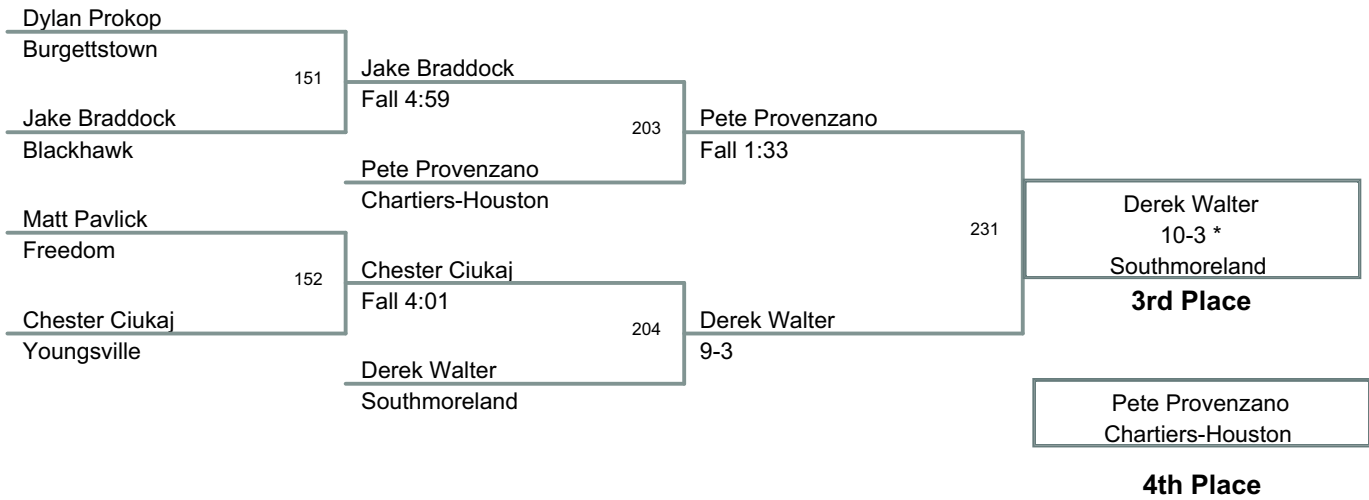

2011 Burgettstown  
Tournament

**103 Lbs**

2011 Burgettstown  
Tournament

**112 Lbs**

2011 Burgettstown  
Tournament

**119 Lbs**

2011 Burgettstown  
Tournament

**125 Lbs**