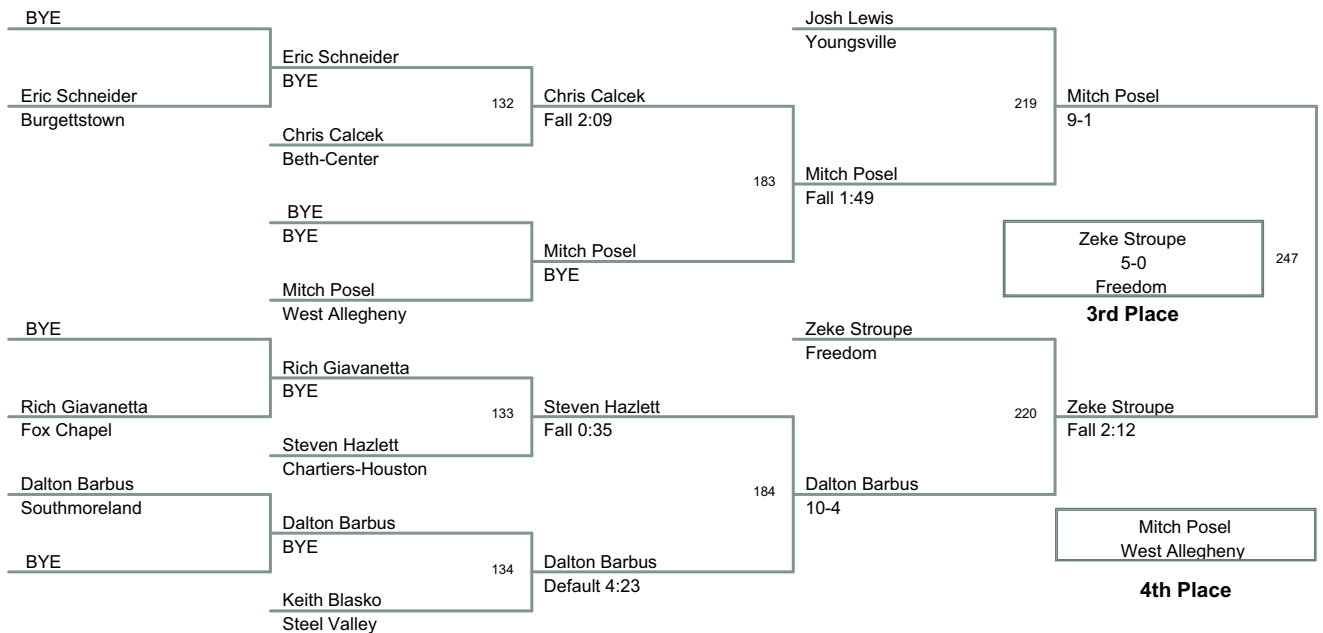

2011 Burgettstown
Tournament

160 Lbs