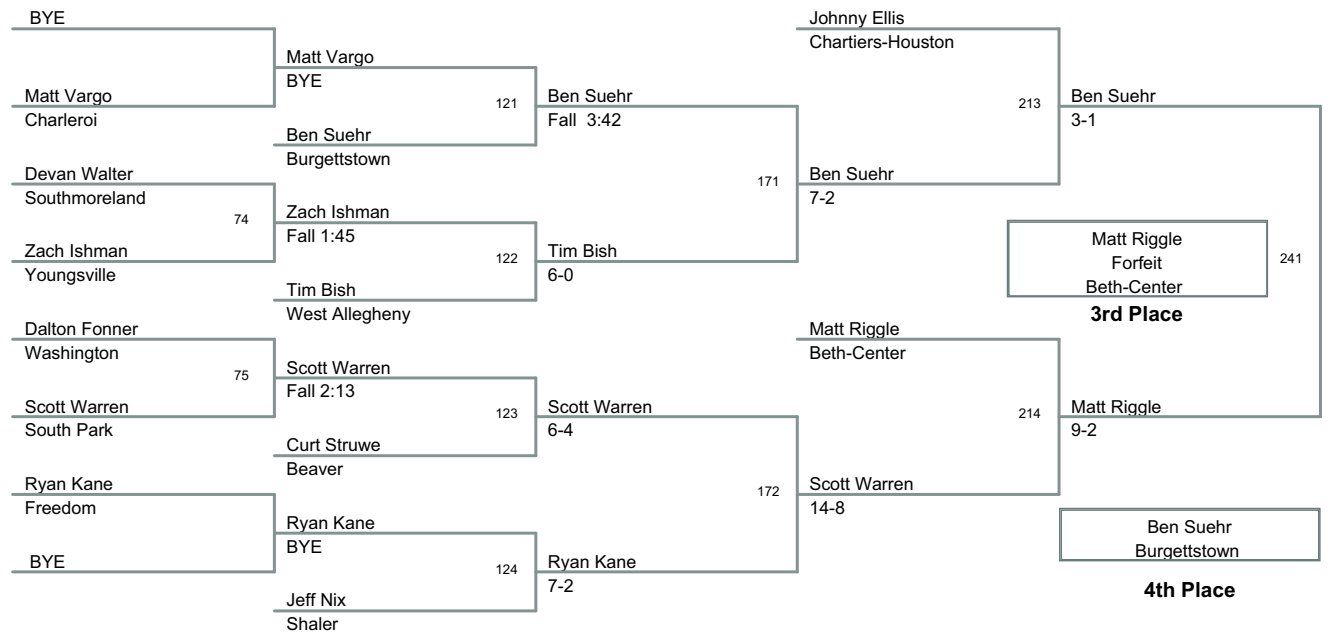

2011 Burgettstown  
Tournament

**130 Lbs**

2011 Burgettstown  
Tournament

**135 Lbs**

2011 Burgettstown  
Tournament

**140 Lbs**

2011 Burgettstown  
Tournament

**145 Lbs**