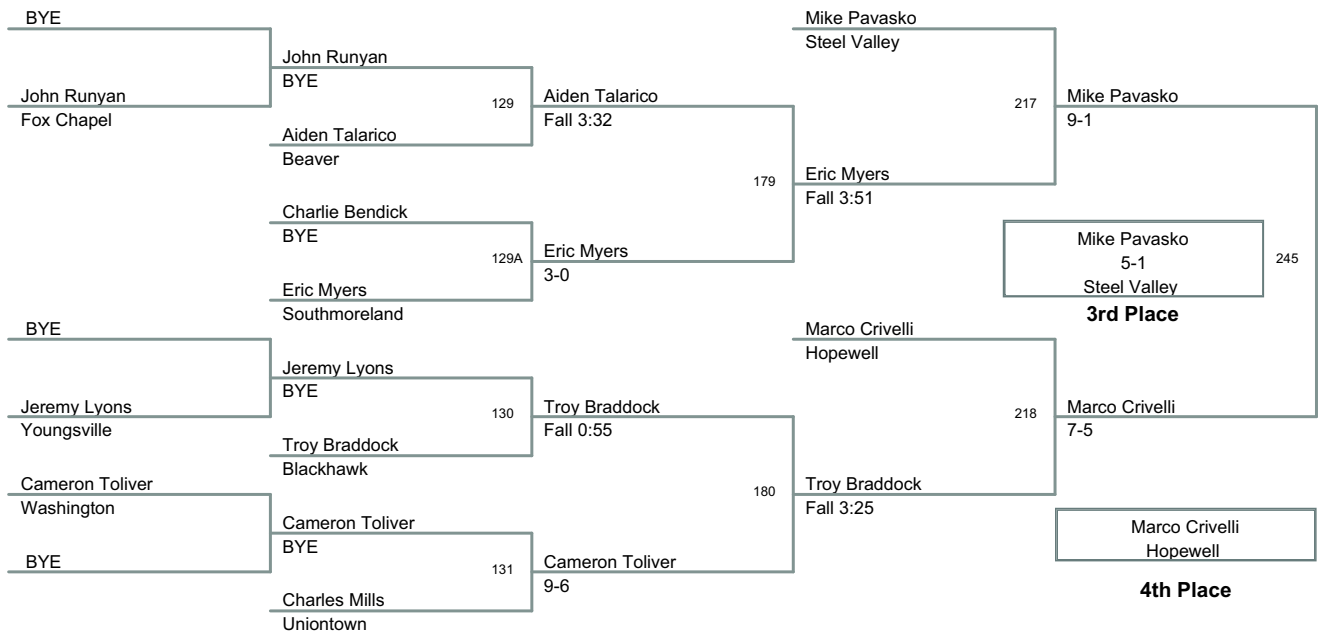

2011 Burgettstown
Tournament

152 Lbs