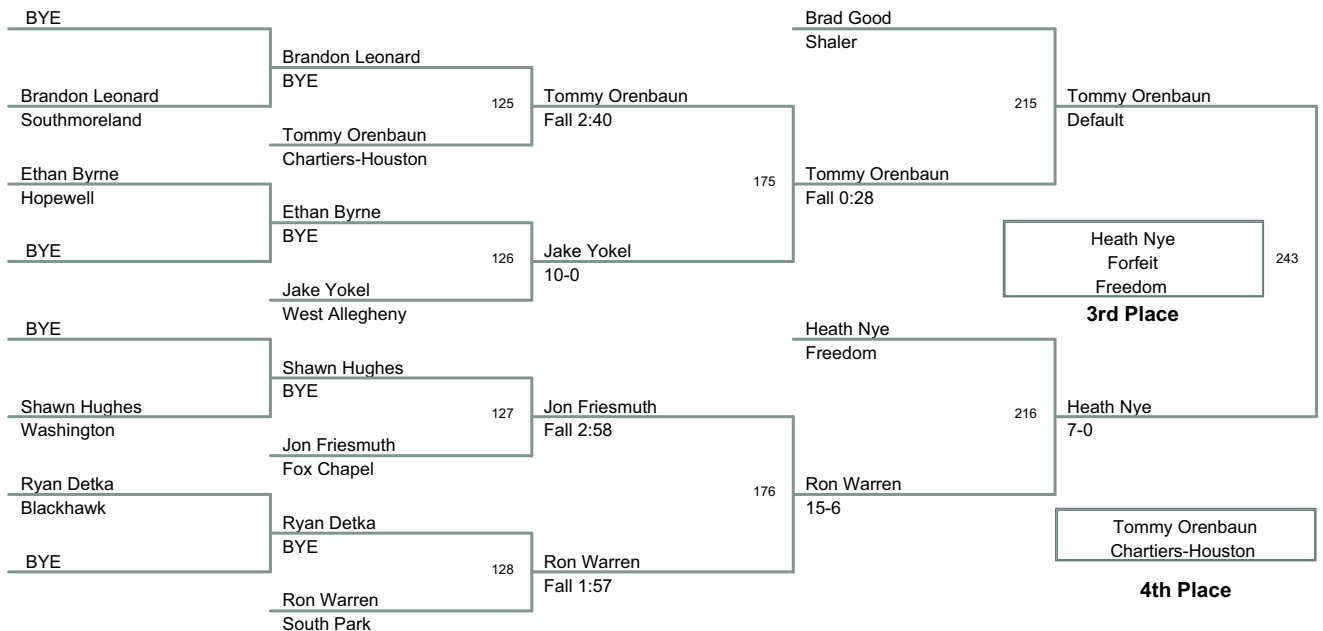

2011 Burgettstown  
Tournament

**130 Lbs**

2011 Burgettstown  
Tournament

**135 Lbs**

2011 Burgettstown  
Tournament

**140 Lbs**

2011 Burgettstown  
Tournament

**145 Lbs**