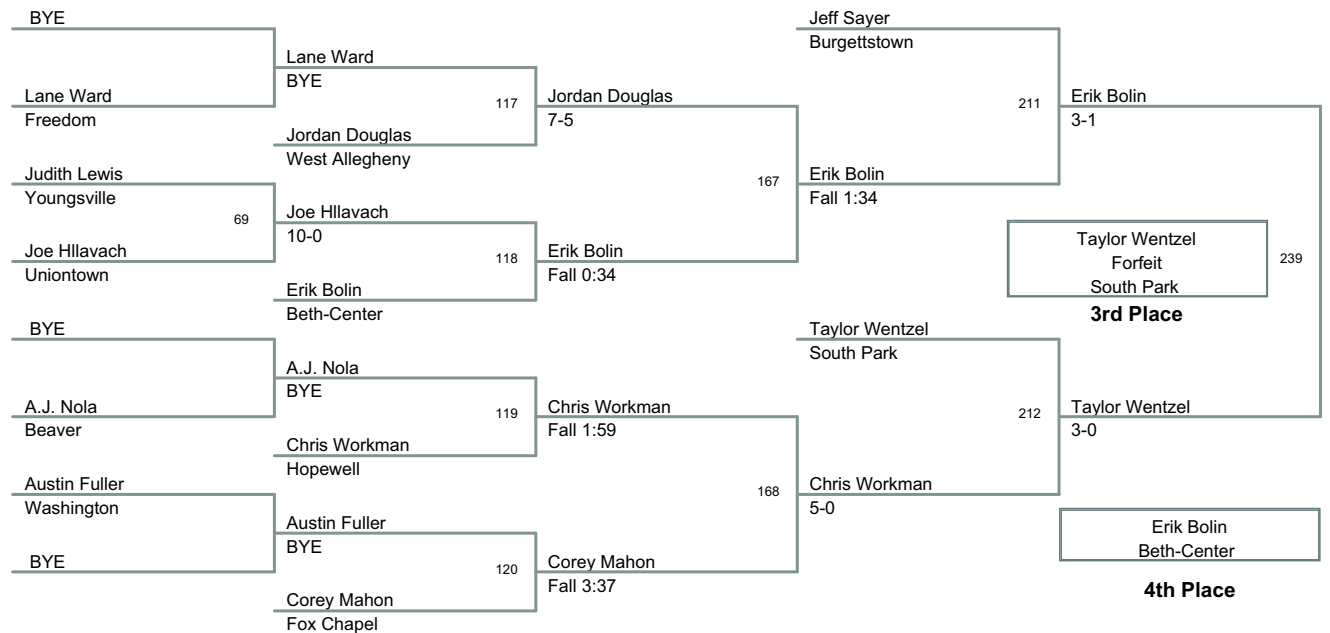

2011 Burgettstown
Tournament

135 Lbs