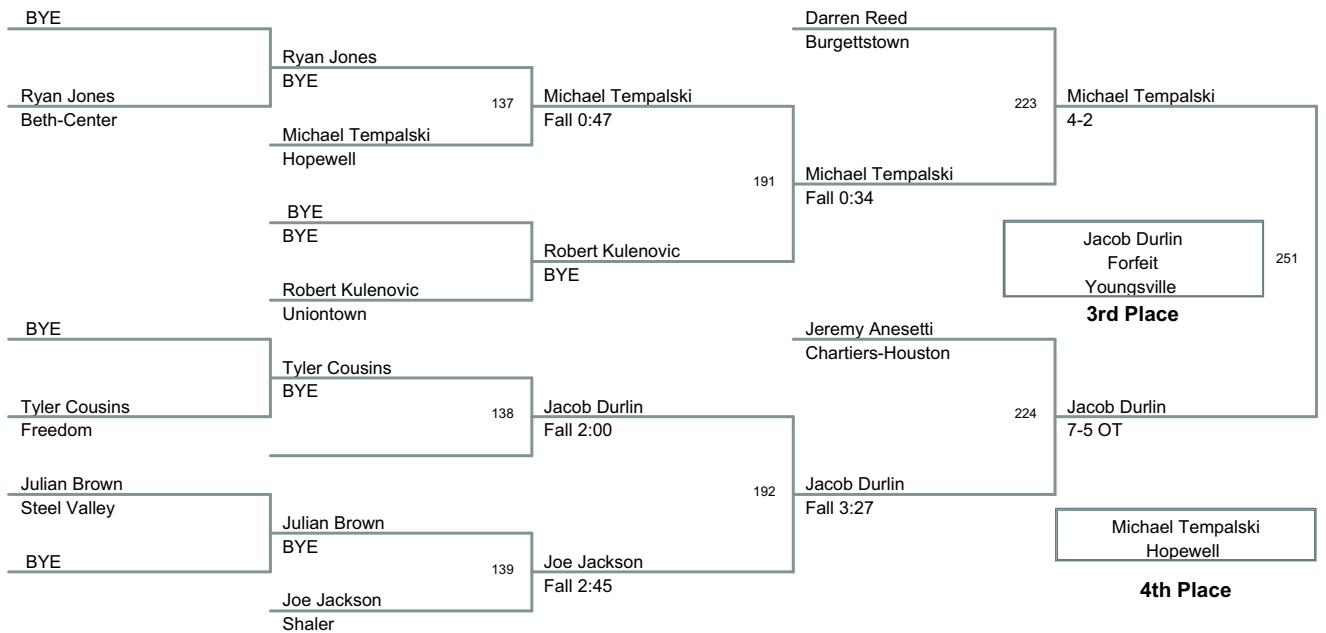

2011 Burgettstown  
Tournament

**152 Lbs**

2011 Burgettstown  
Tournament

**160 Lbs**

2011 Burgettstown  
Tournament

**171 Lbs**

2011 Burgettstown  
Tournament

**189 Lbs**