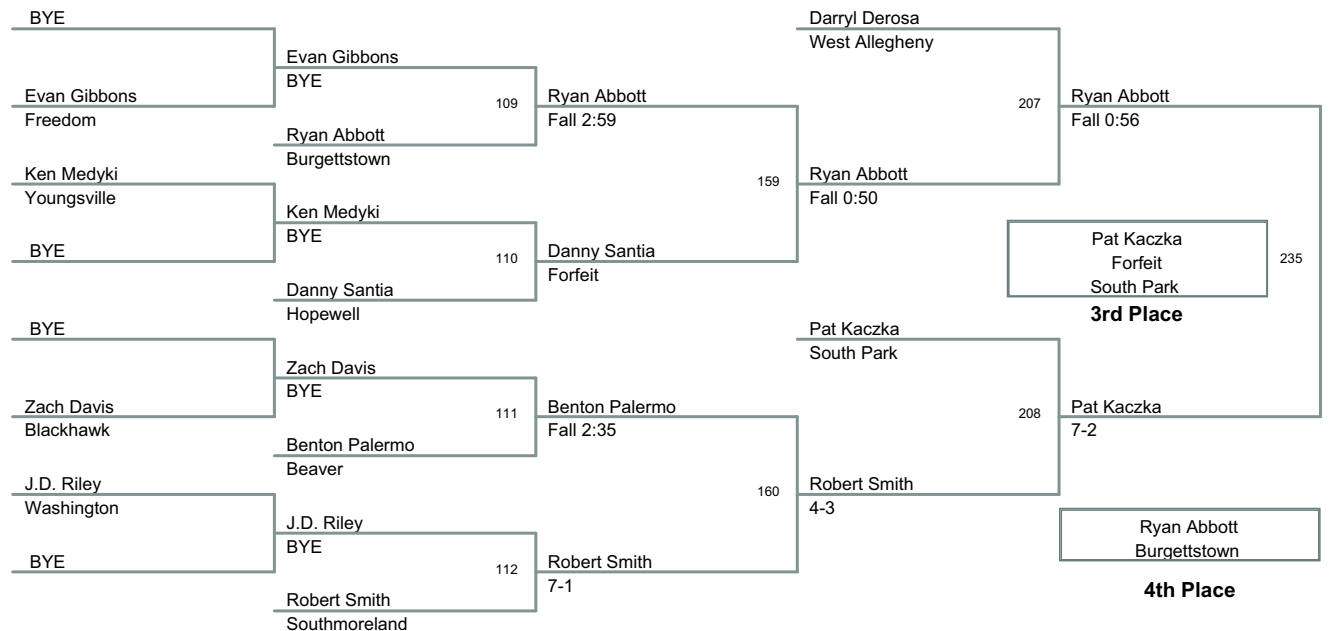

2011 Burgettstown  
Tournament

**103 Lbs**

2011 Burgettstown  
Tournament

**112 Lbs**

2011 Burgettstown  
Tournament

**119 Lbs**

2011 Burgettstown  
Tournament

**125 Lbs**