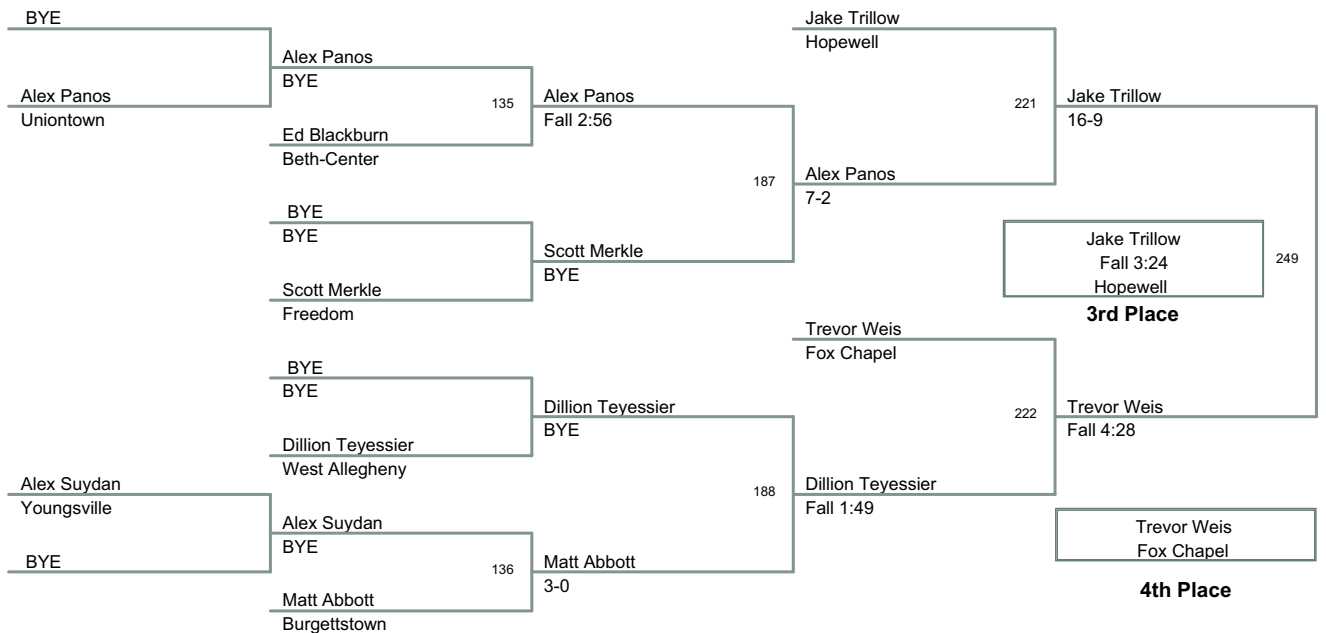

2011 Burgettstown  
Tournament

**152 Lbs**

2011 Burgettstown  
Tournament

**160 Lbs**

2011 Burgettstown  
Tournament

**171 Lbs**

2011 Burgettstown  
Tournament

**189 Lbs**