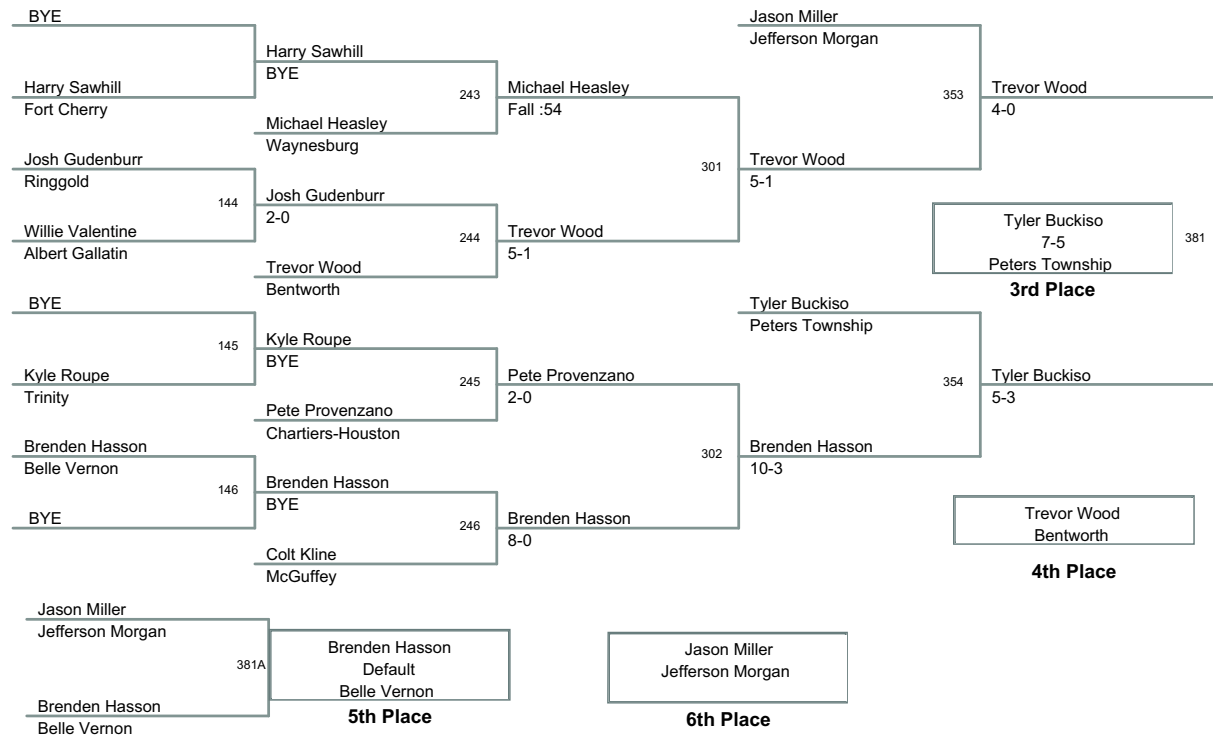

TRI-COUNTY 2011
TOURNAMENT

103 Lbs

TRI-COUNTY 2011
TOURNAMENT

112 Lbs

TRI-COUNTY 2011
TOURNAMENT

125 Lbs

TRI-COUNTY 2011
TOURNAMENT

135 Lbs

TRI-COUNTY 2011
TOURNAMENT

145 Lbs

TRI-COUNTY 2011
TOURNAMENT

160 Lbs

TRI-COUNTY 2011
TOURNAMENT

171 Lbs

TRI-COUNTY 2011
TOURNAMENT

189 Lbs

TRI-COUNTY 2011
TOURNAMENT

215 Lbs

TRI-COUNTY 2011
TOURNAMENT

285 Lbs