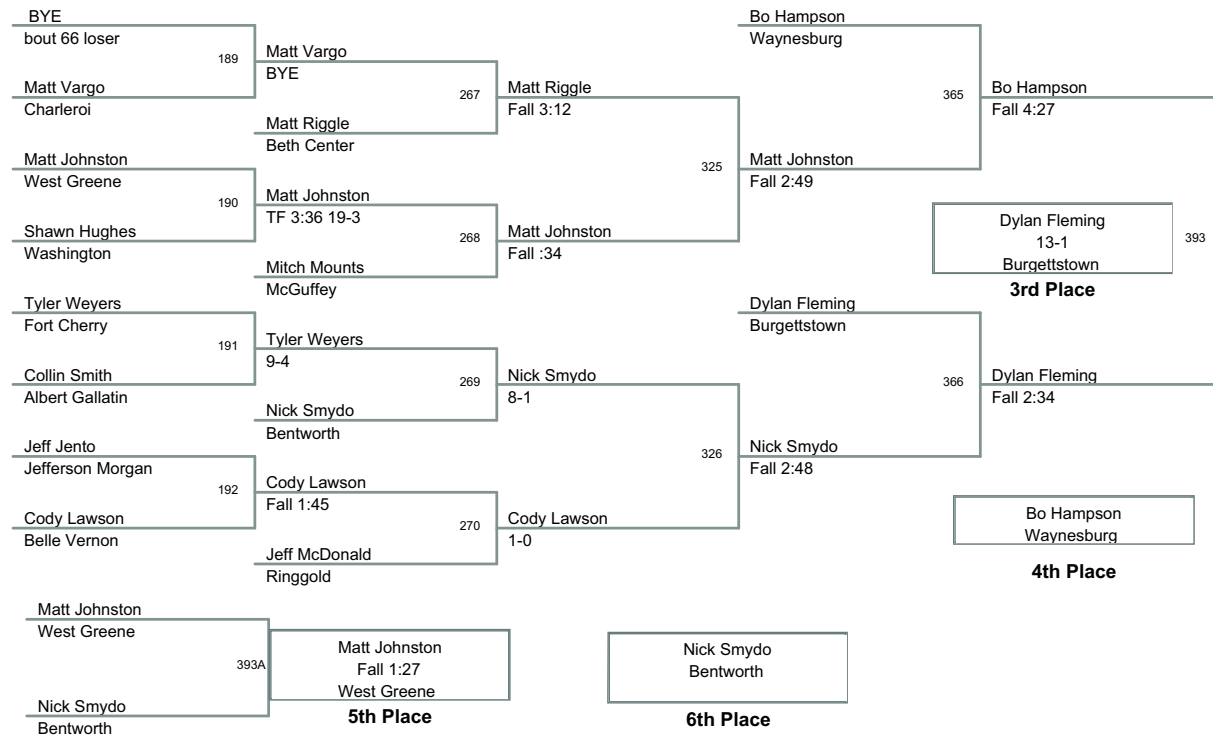

TRI-COUNTY 2011
TOURNAMENT

103 Lbs

TRI-COUNTY 2011
TOURNAMENT

112 Lbs

TRI-COUNTY 2011
TOURNAMENT

125 Lbs

TRI-COUNTY 2011
TOURNAMENT

135 Lbs

TRI-COUNTY 2011
TOURNAMENT

145 Lbs

TRI-COUNTY 2011
TOURNAMENT

160 Lbs

TRI-COUNTY 2011
TOURNAMENT

171 Lbs

TRI-COUNTY 2011
TOURNAMENT

189 Lbs

TRI-COUNTY 2011
TOURNAMENT

215 Lbs

TRI-COUNTY 2011
TOURNAMENT

285 Lbs