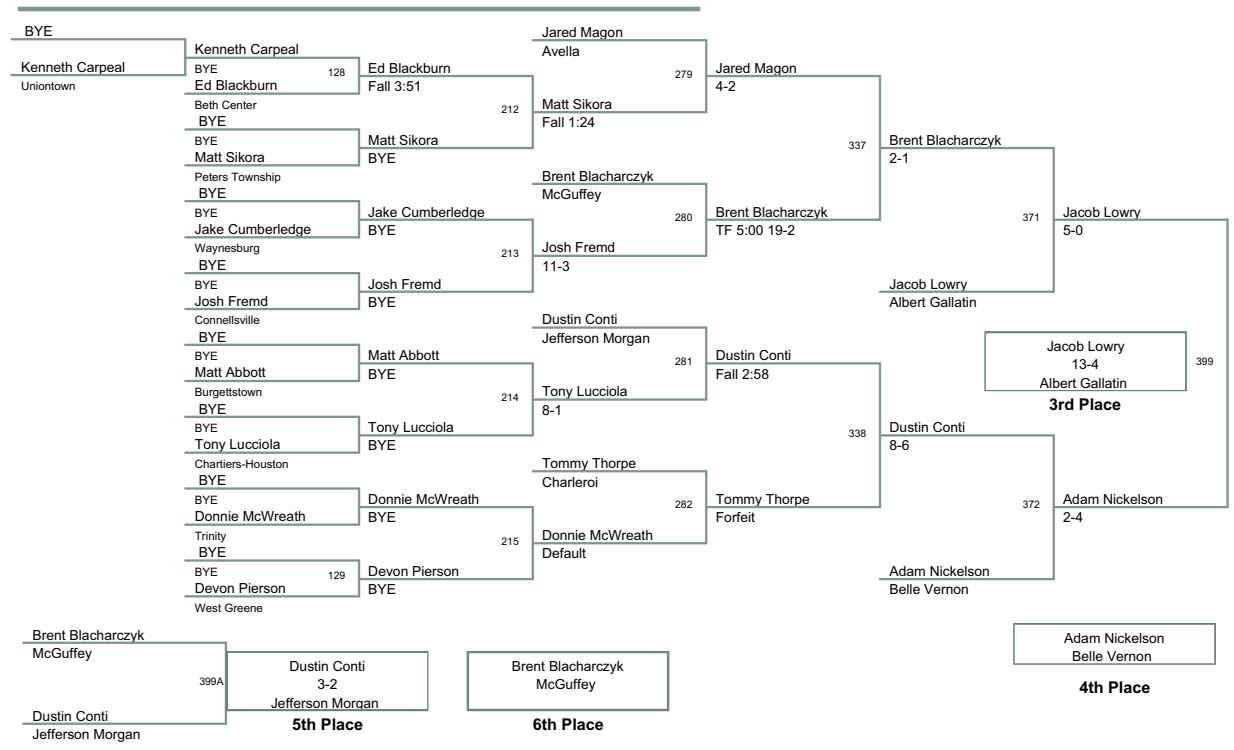

TRI-COUNTY 2011
TOURNAMENT

145 Lbs

TRI-COUNTY 2011
TOURNAMENT

160 Lbs

TRI-COUNTY 2011
TOURNAMENT

171 Lbs

TRI-COUNTY 2011
TOURNAMENT

189 Lbs