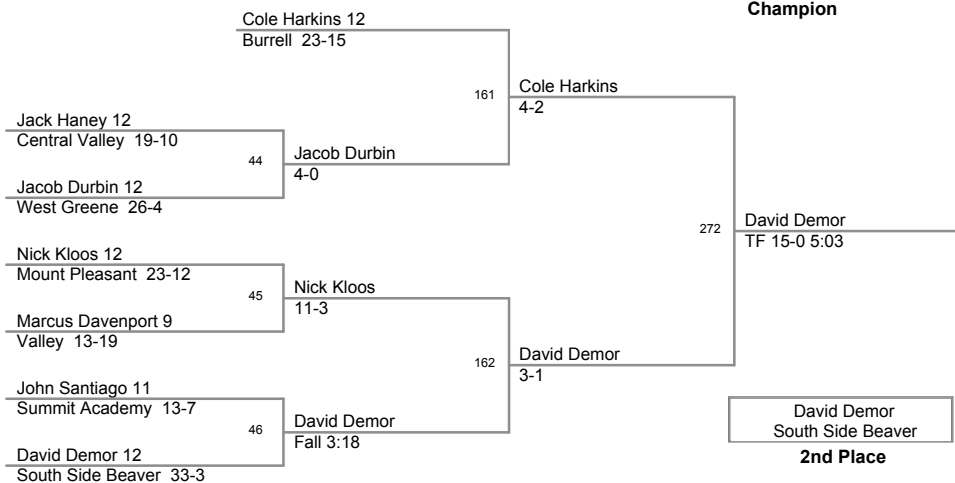

2011 District 7AA
Tournament

130 Lbs

2011 District 7AA
Tournament

135 Lbs

2011 District 7AA
Tournament

140 Lbs

2011 District 7AA
Tournament

145 Lbs