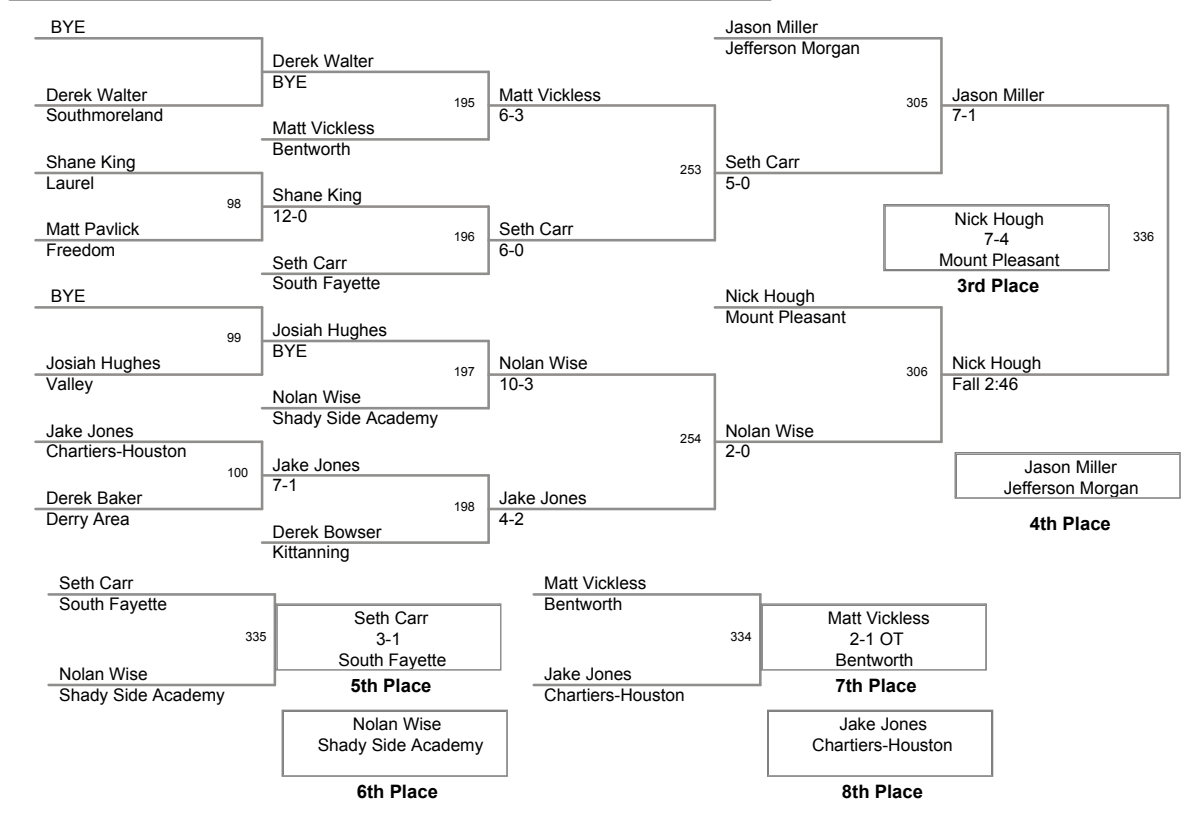

2011 District 7AA
Tournament

103 Lbs

2011 District 7AA
Tournament

112 Lbs

2011 District 7AA
Tournament

119 Lbs

2011 District 7AA
Tournament

125 Lbs