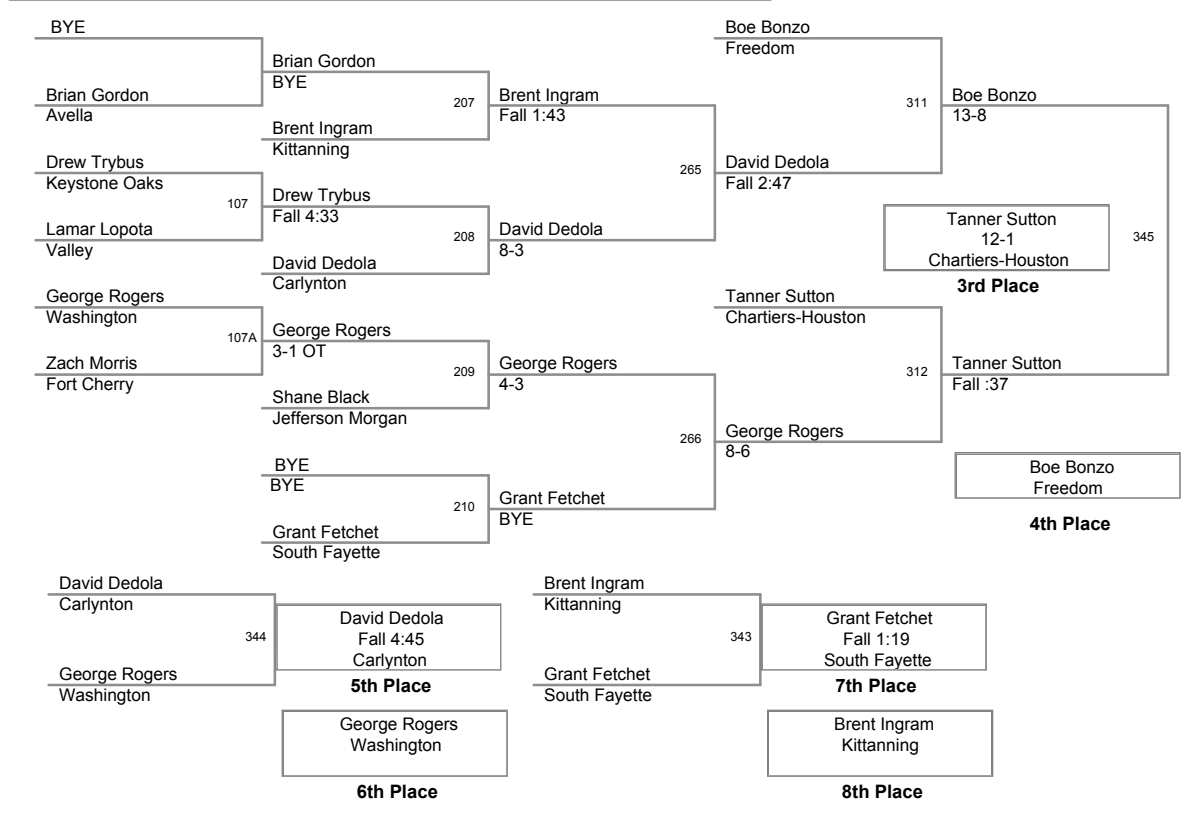

2011 District 7AA
Tournament

130 Lbs