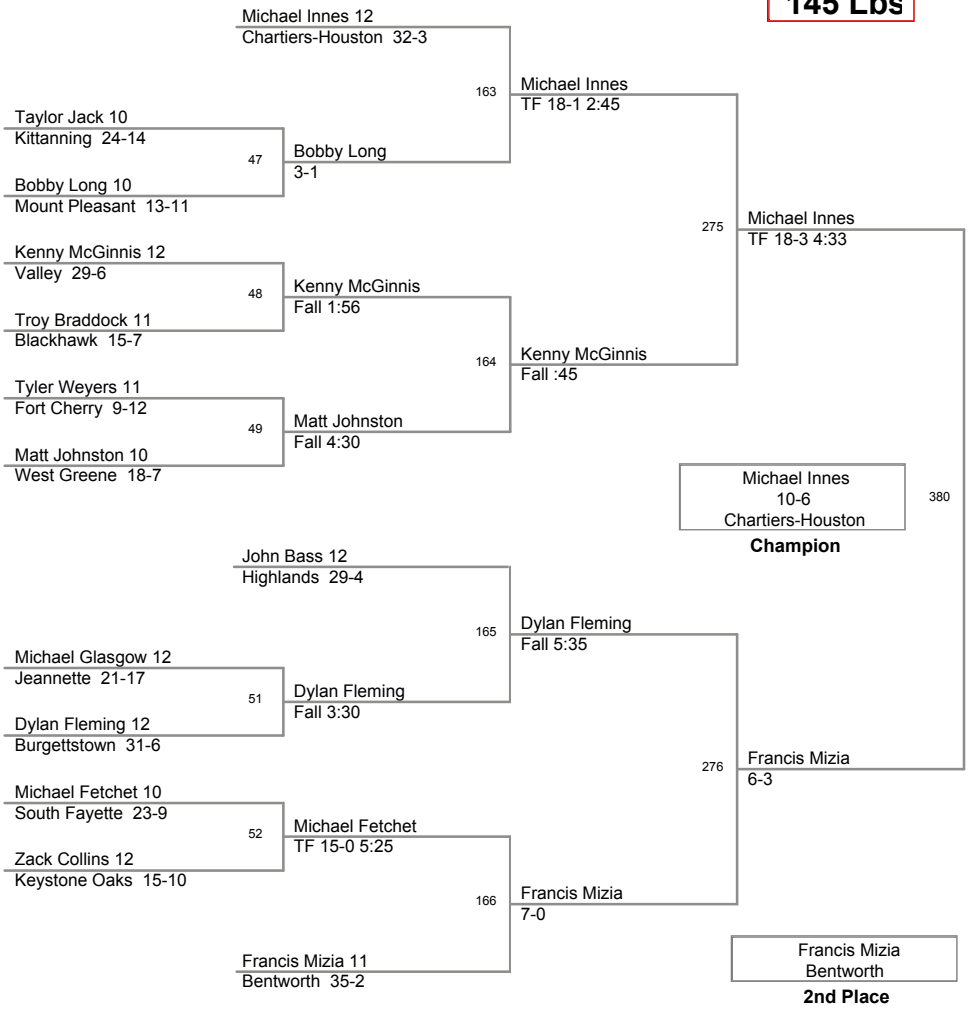

2011 District 7AA
Tournament

130 Lbs

2011 District 7AA
Tournament

135 Lbs

2011 District 7AA
Tournament

140 Lbs

2011 District 7AA
Tournament

145 Lbs