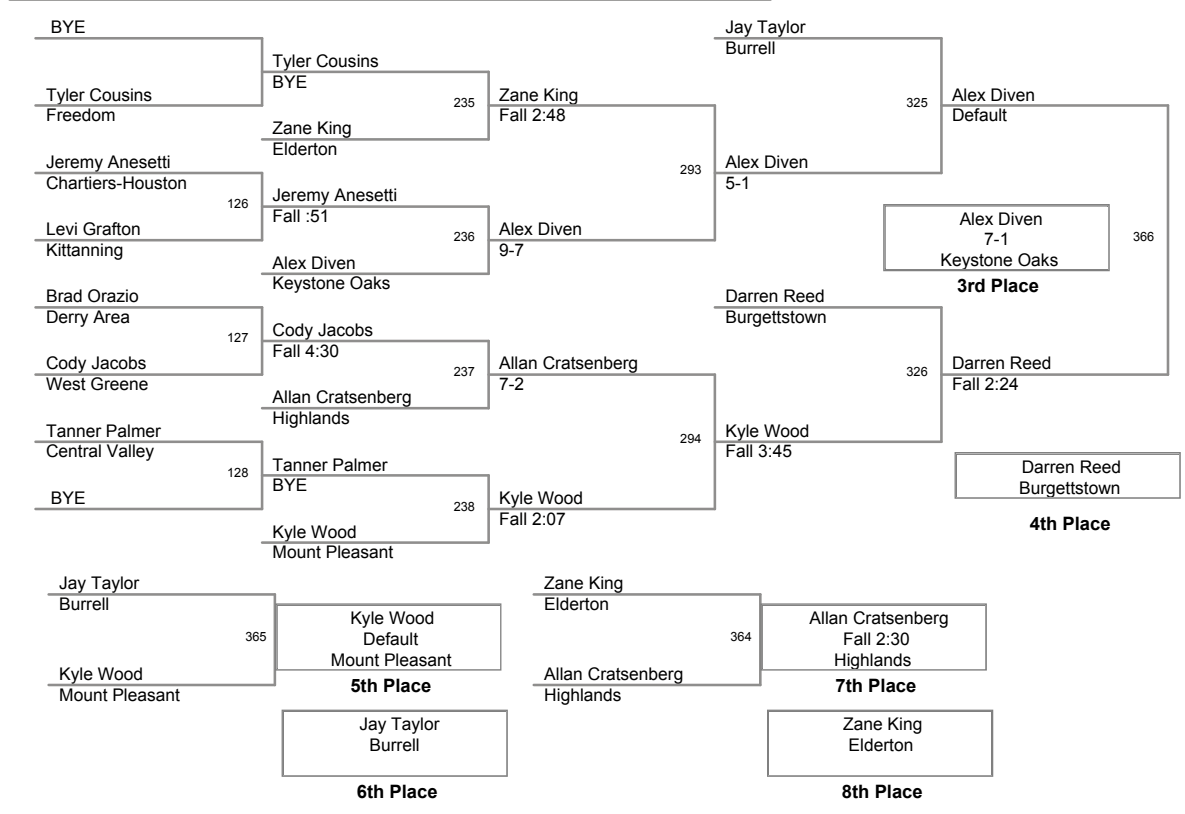

2011 District 7AA
Tournament

152 Lbs

2011 District 7AA
Tournament

160 Lbs

2011 District 7AA
Tournament

171 Lbs

2011 District 7AA
Tournament

189 Lbs