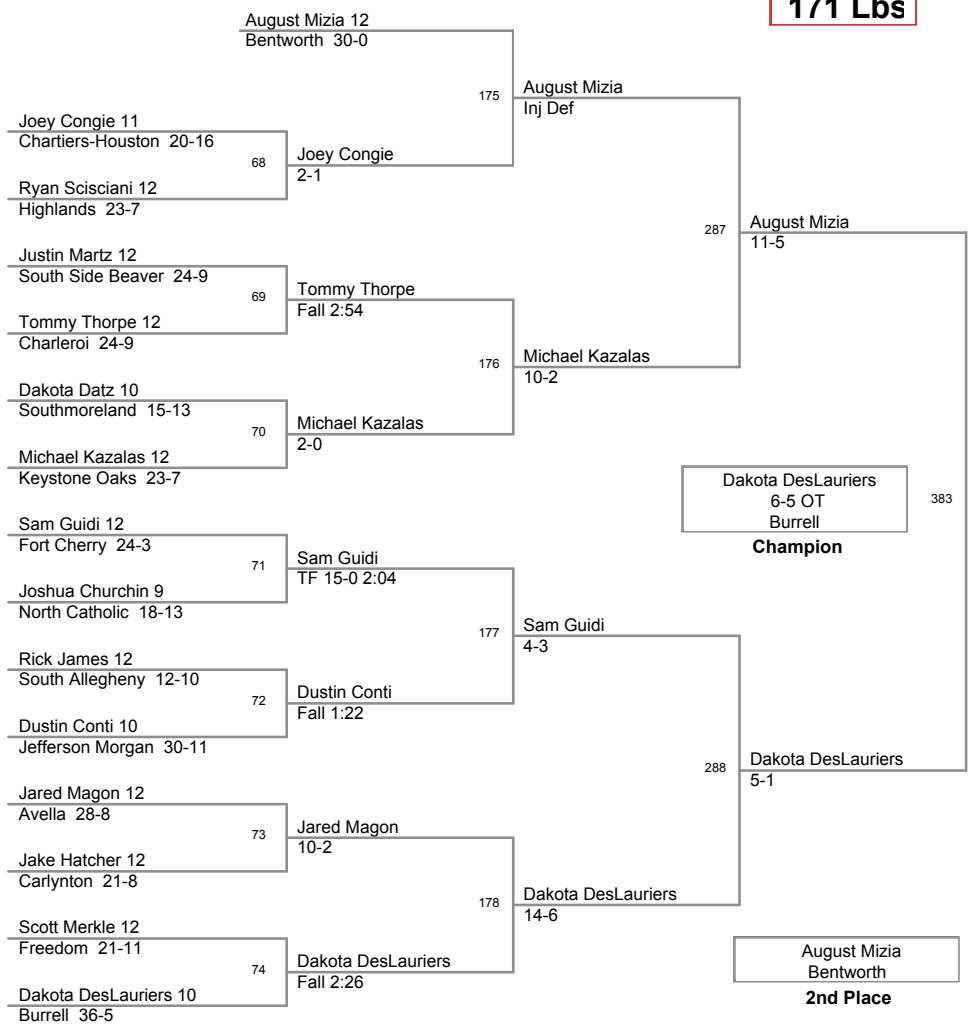

2011 District 7AA
Tournament

152 Lbs

2011 District 7AA
Tournament

160 Lbs

2011 District 7AA
Tournament

171 Lbs

2011 District 7AA
Tournament

189 Lbs