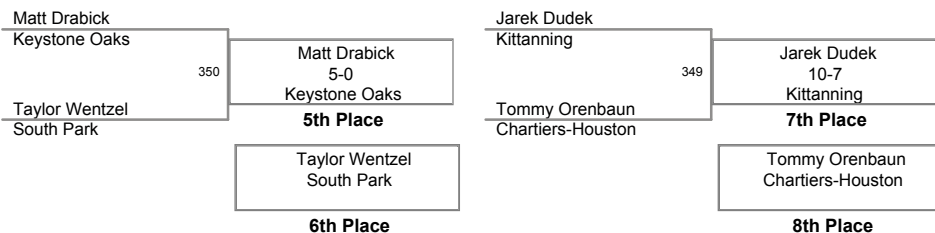

2011 District 7AA
Tournament

130 Lbs

2011 District 7AA
Tournament

135 Lbs

2011 District 7AA
Tournament

140 Lbs

2011 District 7AA
Tournament

145 Lbs