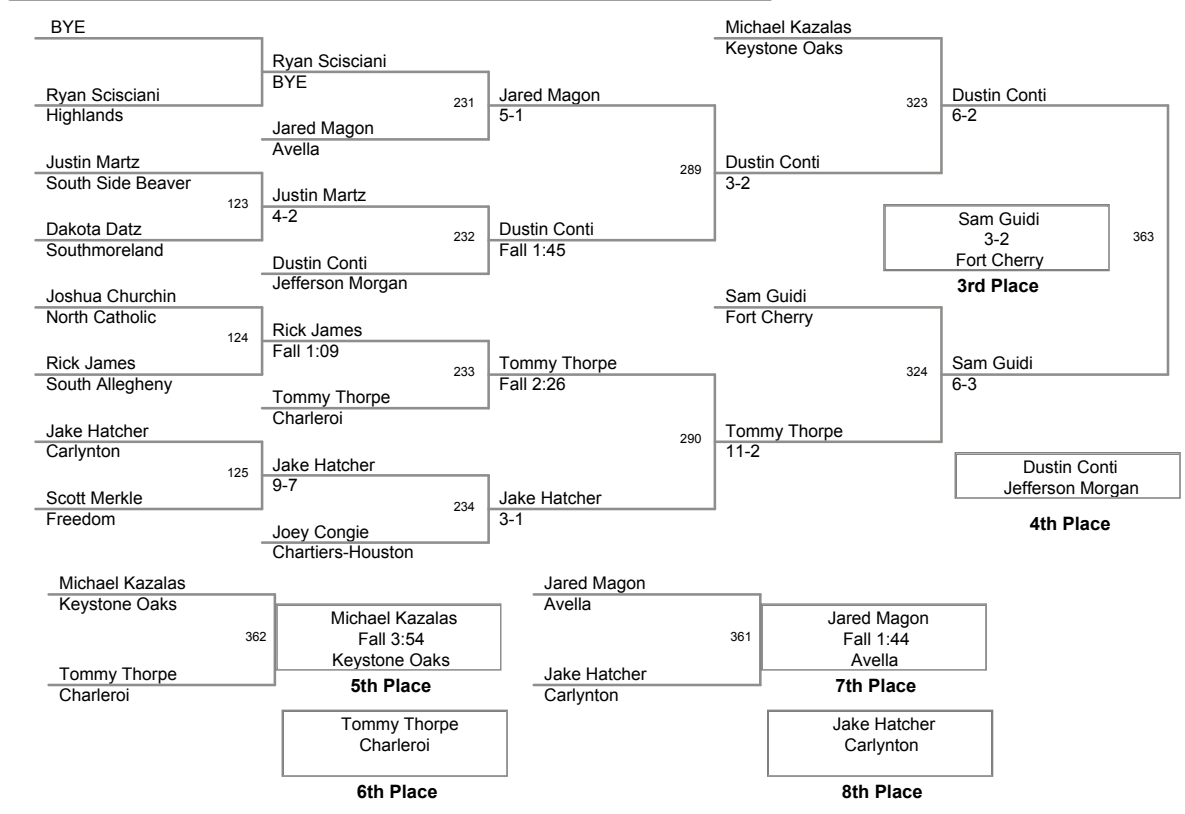

2011 District 7AA
Tournament

152 Lbs

2011 District 7AA
Tournament

160 Lbs

2011 District 7AA
Tournament

171 Lbs

2011 District 7AA
Tournament

189 Lbs