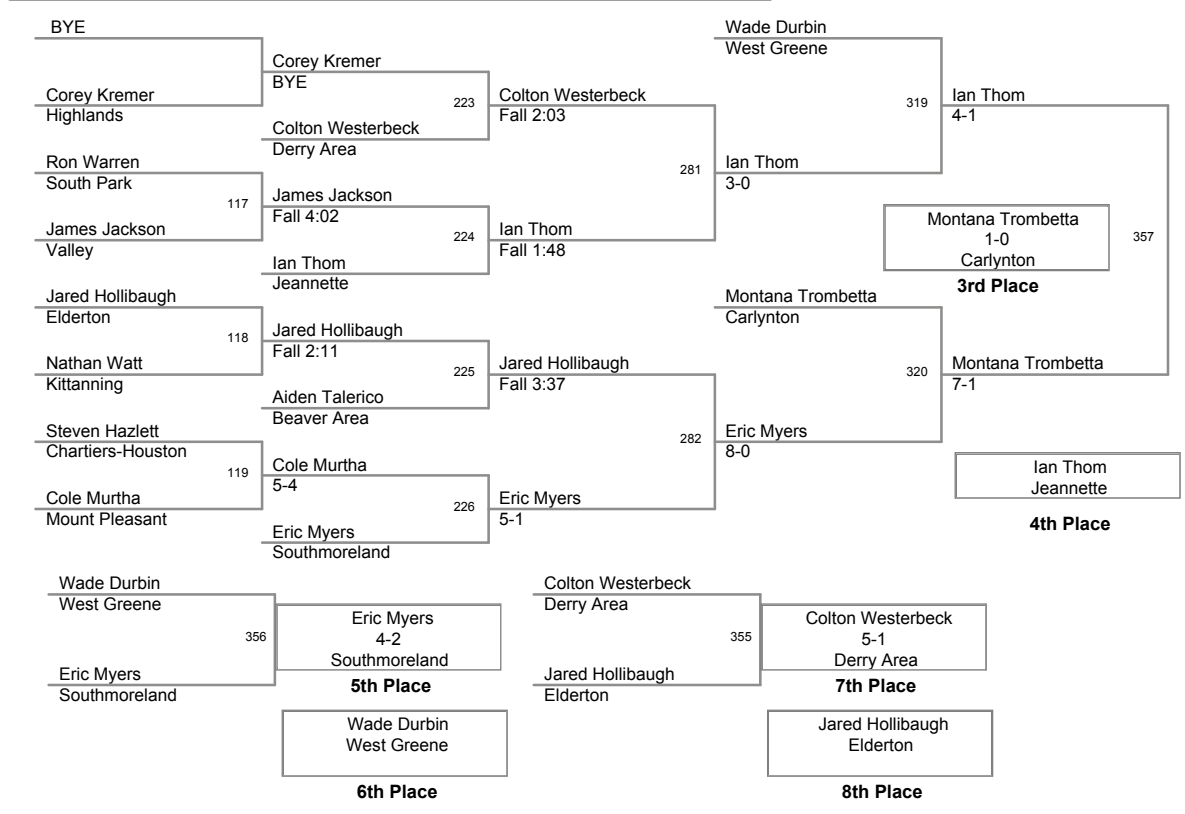

2011 District 7AA
Tournament

152 Lbs