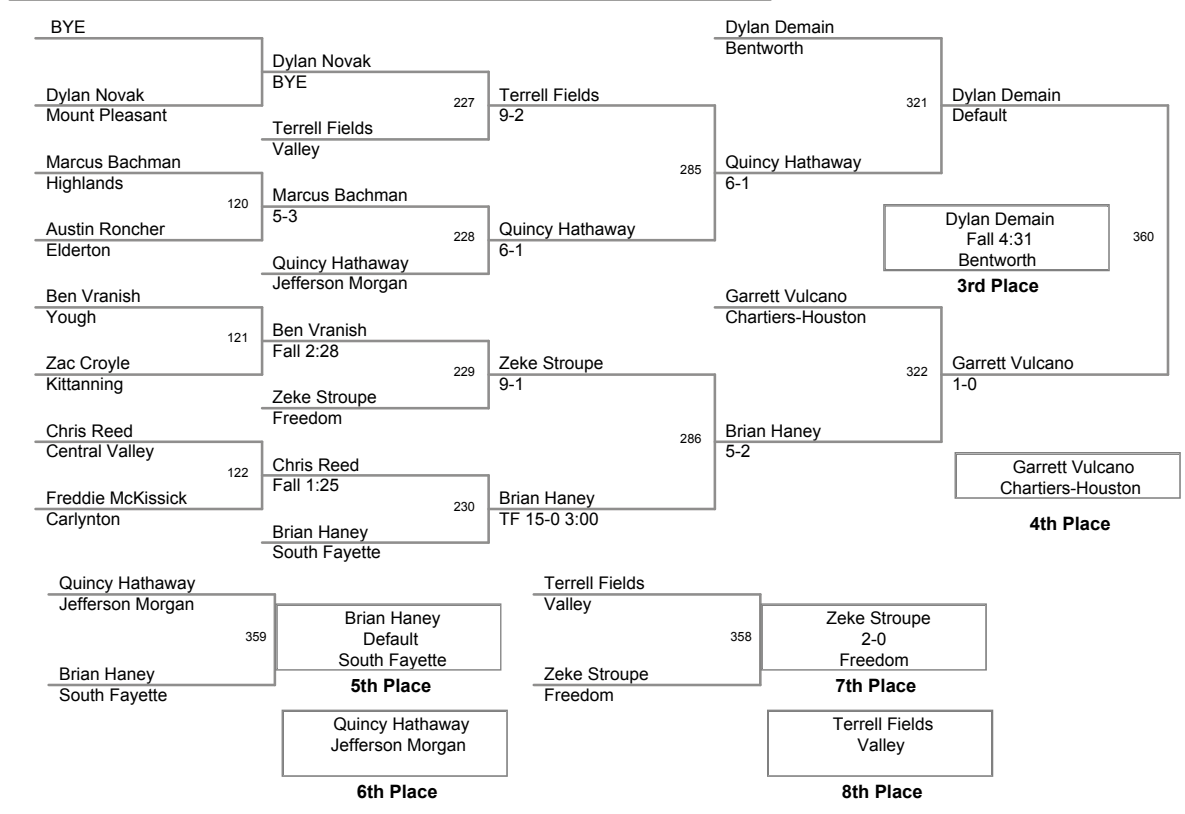

2011 District 7AA
Tournament

160 Lbs