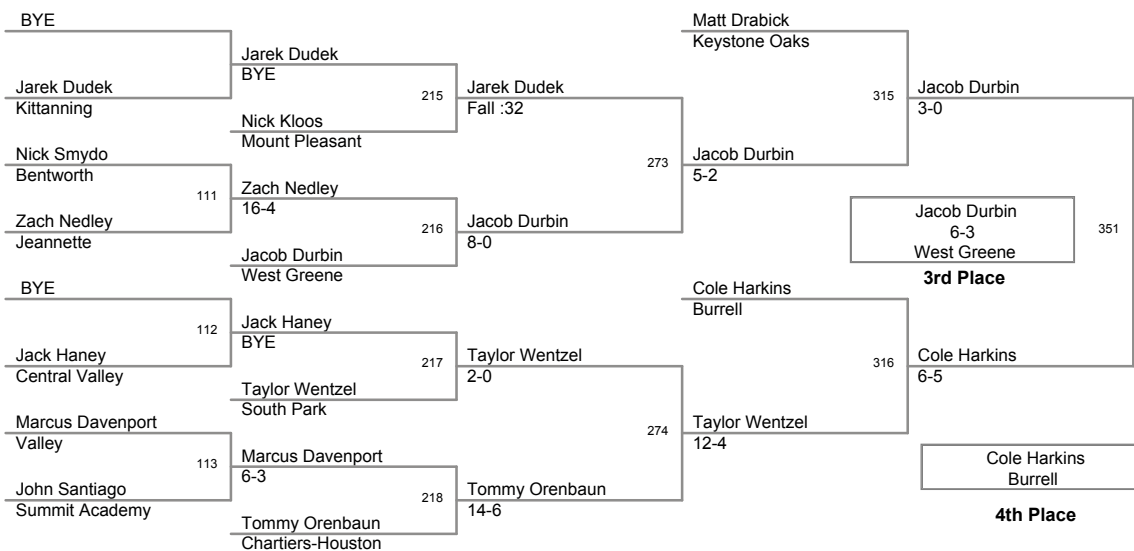

2011 District 7AA
Tournament

130 Lbs

2011 District 7AA
Tournament

135 Lbs

2011 District 7AA
Tournament

140 Lbs

2011 District 7AA
Tournament

145 Lbs