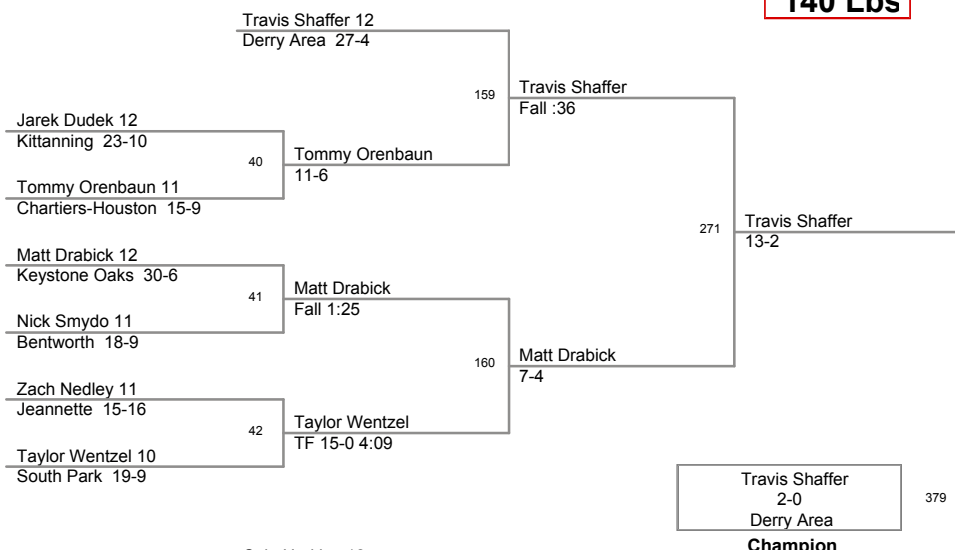

2011 District 7AA
Tournament

130 Lbs

2011 District 7AA
Tournament

135 Lbs

2011 District 7AA
Tournament

140 Lbs

2011 District 7AA
Tournament

145 Lbs