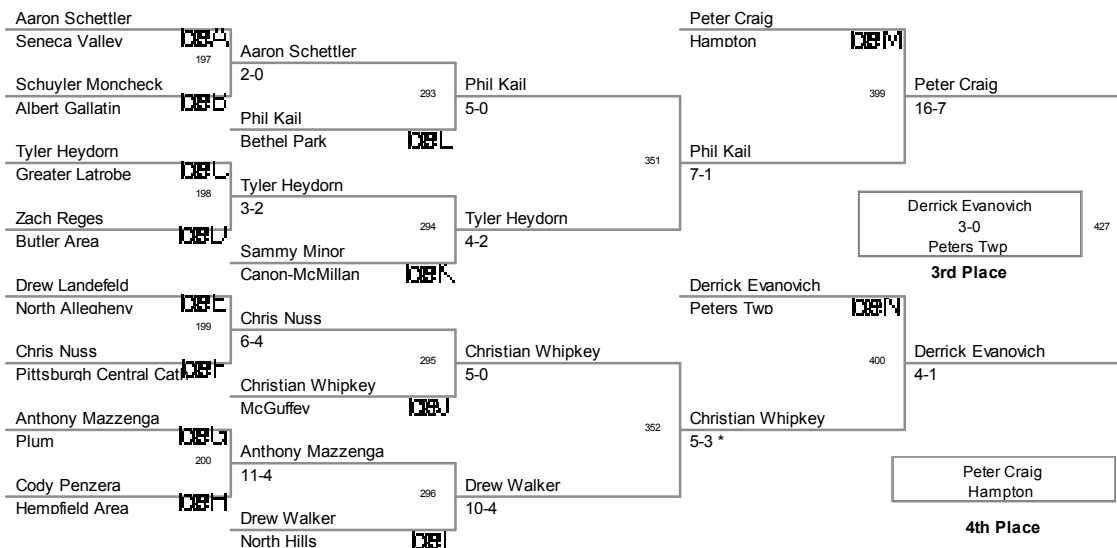

2011 SW AAA Region
Tournament

103 Lbs

2011 SW AAA Region
Tournament

112 Lbs

2011 SW AAA Region
Tournament

119 Lbs

2011 SW AAA Region
Tournament

125 Lbs

2011 SW AAA Region
Tournament

130 Lbs

2011 SW AAA Region
Tournament

135 Lbs

2011 SW AAA Region
Tournament

140 Lbs

2011 SW AAA Region
Tournament

145 Lbs