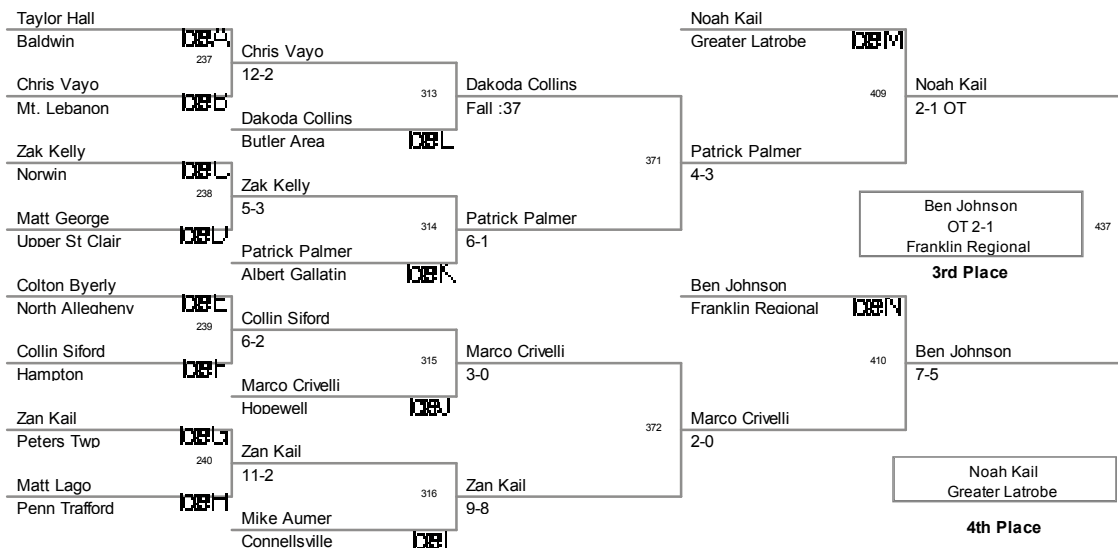

2011 SW AAA Region
Tournament

152 Lbs