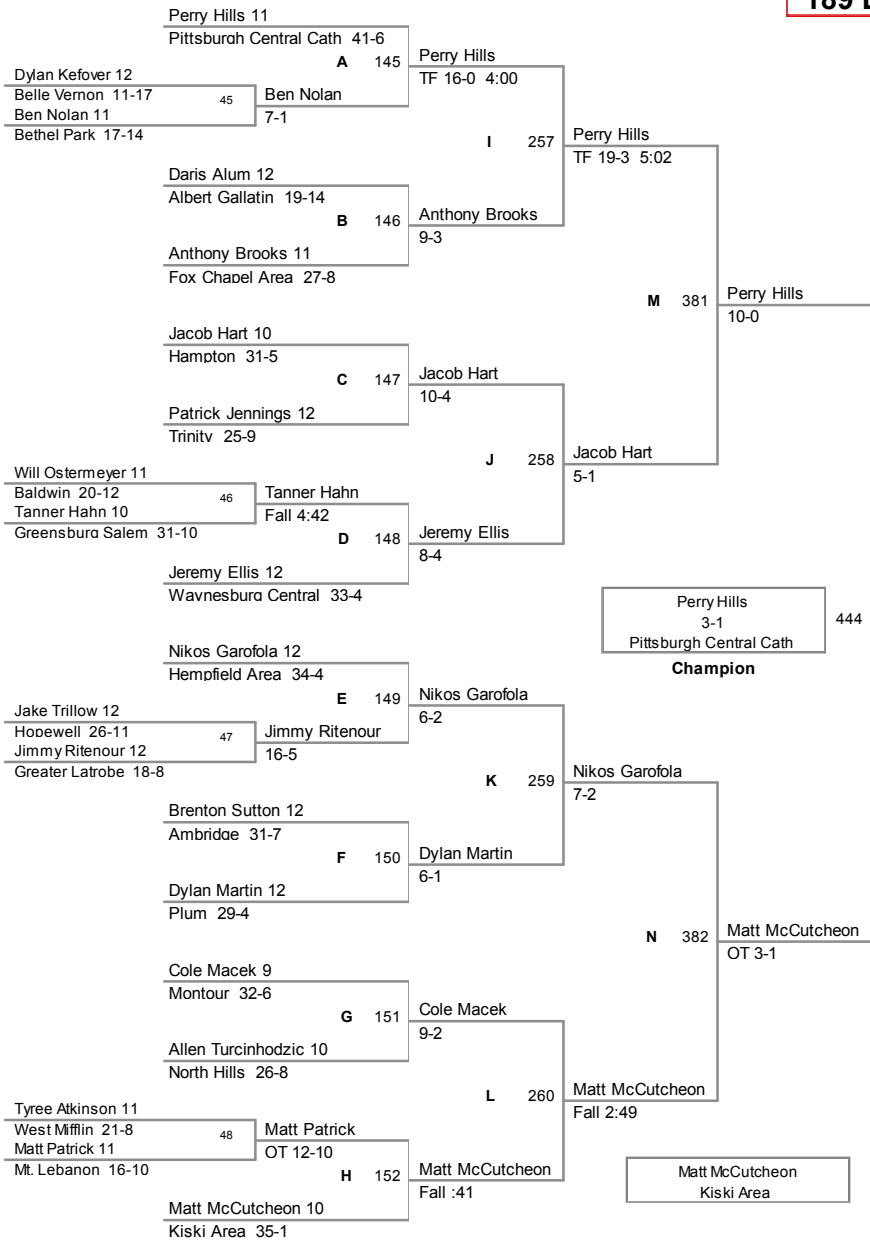

2011 SW AAA Region
Tournament

152 Lbs

2011 SW AAA Region
Tournament

160 Lbs

2011 SW AAA Region
Tournament

171 Lbs

2011 SW AAA Region
Tournament

189 Lbs