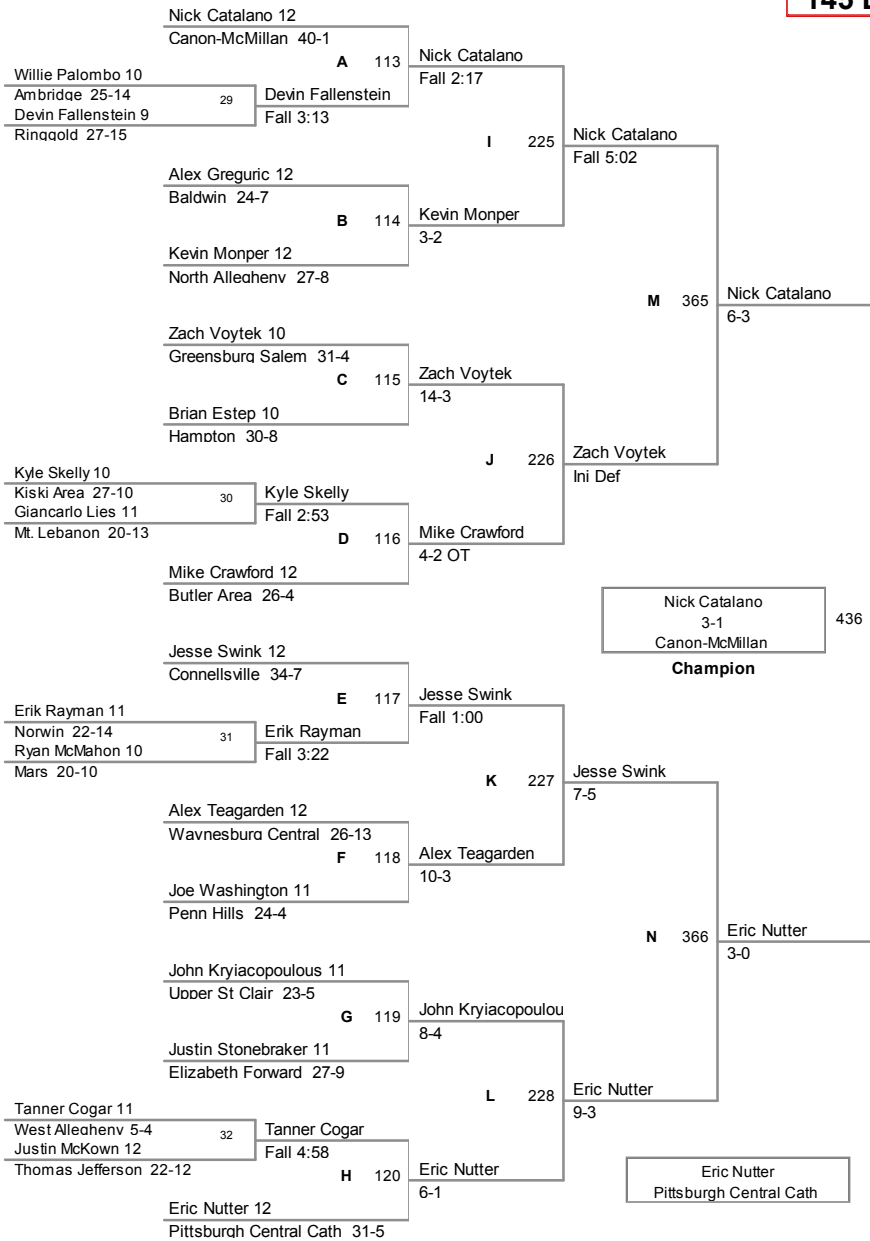

2011 SW AAA Region
Tournament

130 Lbs

2011 SW AAA Region
Tournament

135 Lbs

2011 SW AAA Region
Tournament

140 Lbs

2011 SW AAA Region
Tournament

145 Lbs