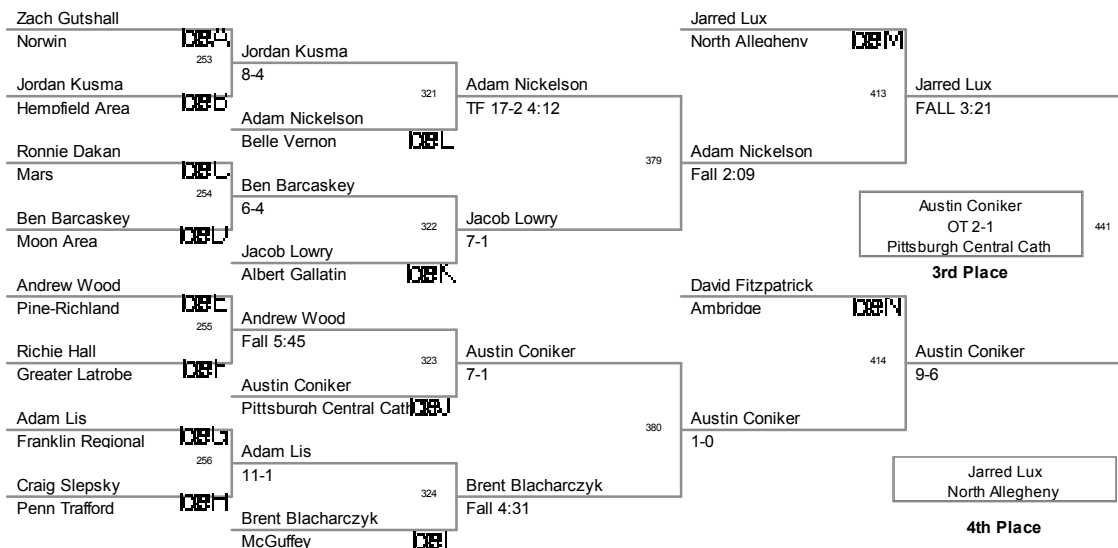

2011 SW AAA Region
Tournament

152 Lbs

2011 SW AAA Region
Tournament

160 Lbs

2011 SW AAA Region
Tournament

171 Lbs

2011 SW AAA Region
Tournament

189 Lbs