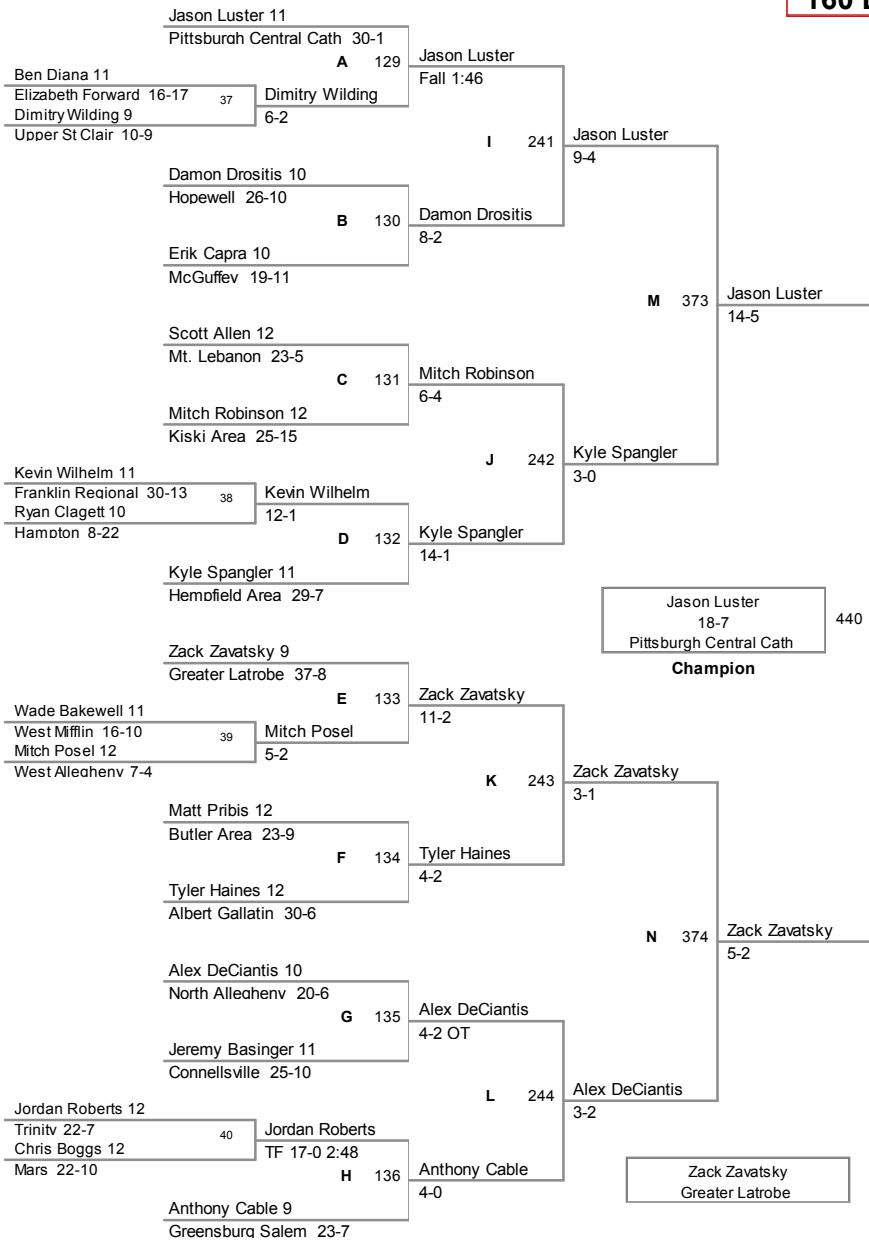

2011 SW AAA Region
Tournament

160 Lbs