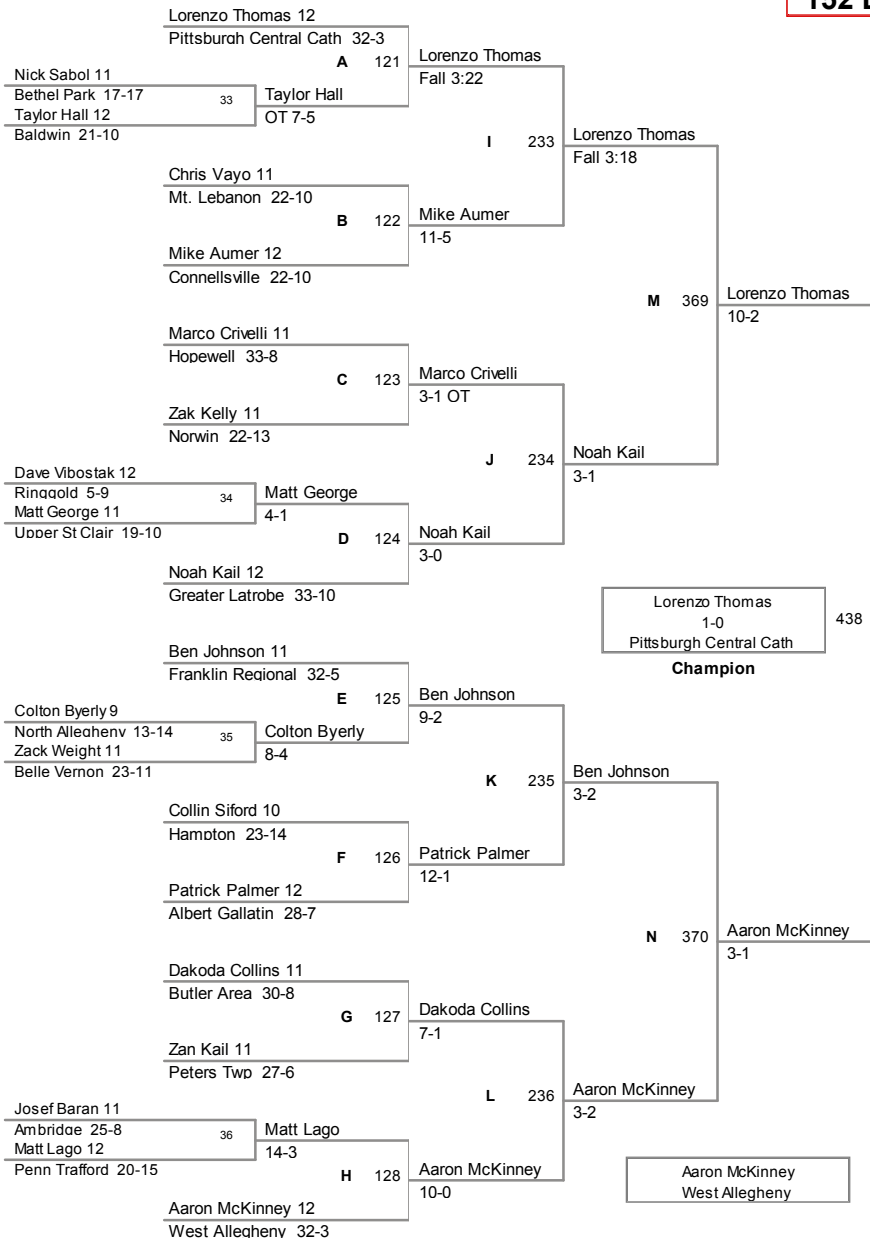

2011 SW AAA Region
Tournament

152 Lbs