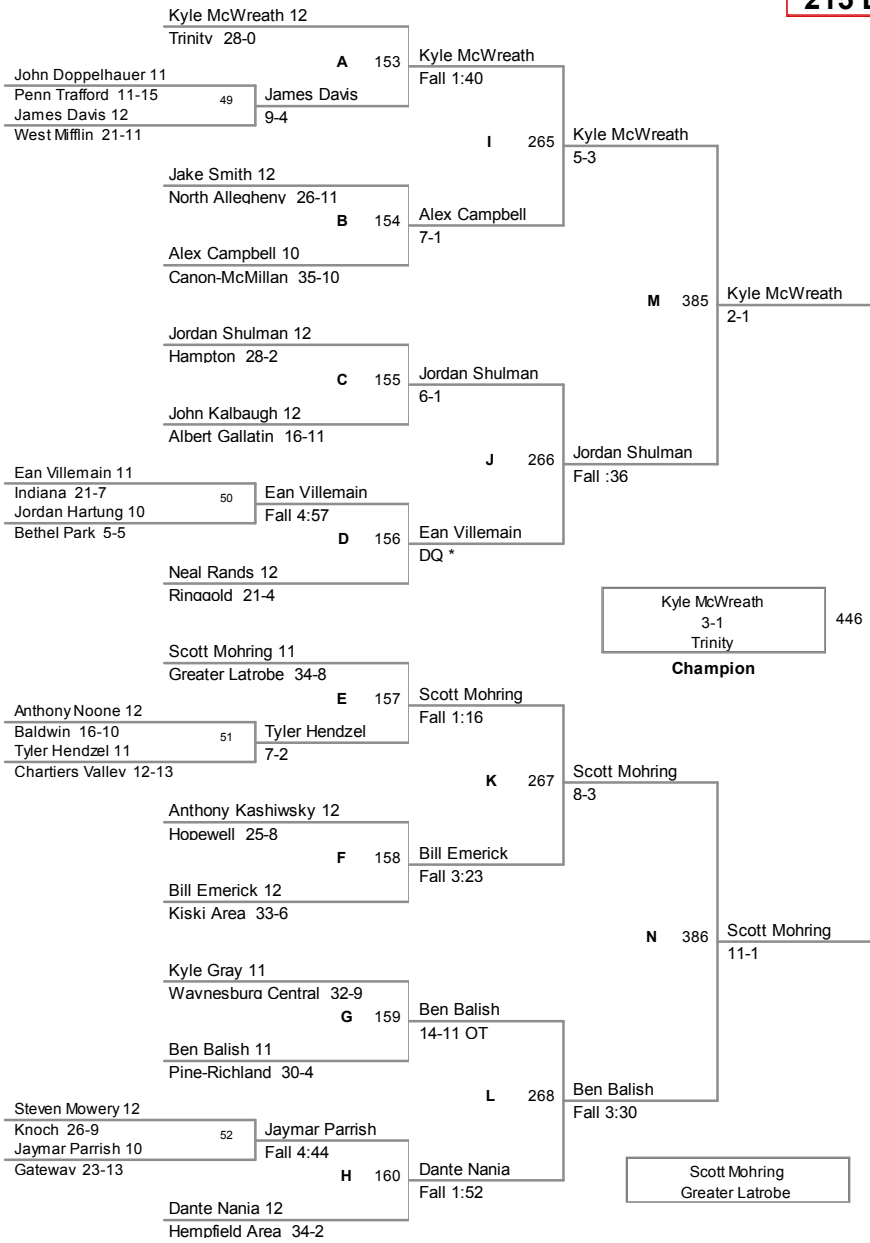

2011 SW AAA Region
Tournament

215 Lbs