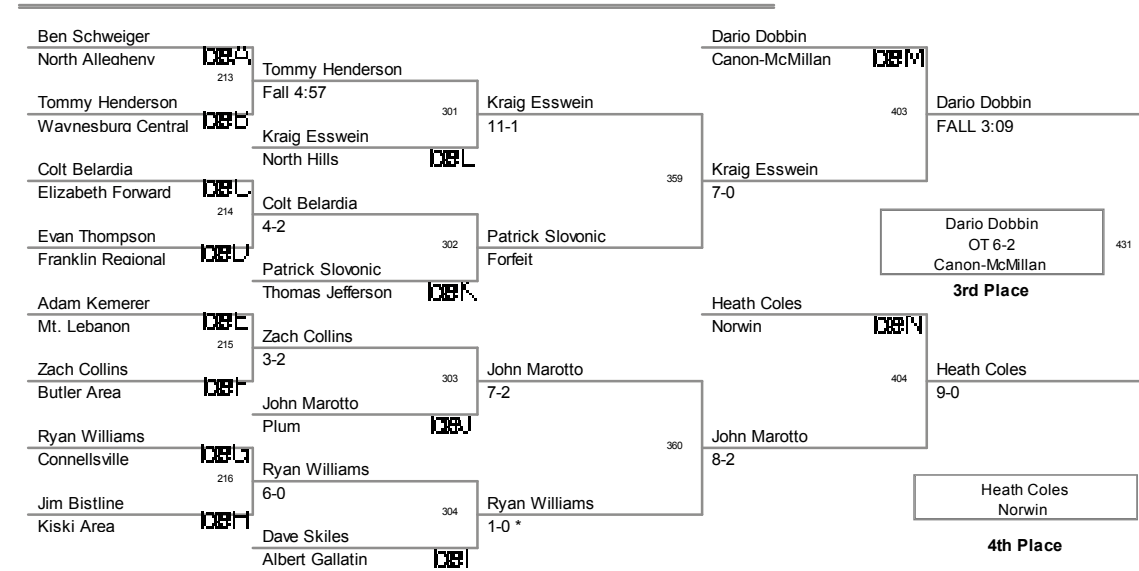

2011 SW AAA Region
Tournament

103 Lbs

2011 SW AAA Region
Tournament

112 Lbs

2011 SW AAA Region
Tournament

119 Lbs

2011 SW AAA Region
Tournament

125 Lbs

2011 SW AAA Region
Tournament

130 Lbs

2011 SW AAA Region
Tournament

135 Lbs

2011 SW AAA Region
Tournament

140 Lbs

2011 SW AAA Region
Tournament

145 Lbs

2011 SW AAA Region
Tournament

215 Lbs

2011 SW AAA Region
Tournament

285 Lbs