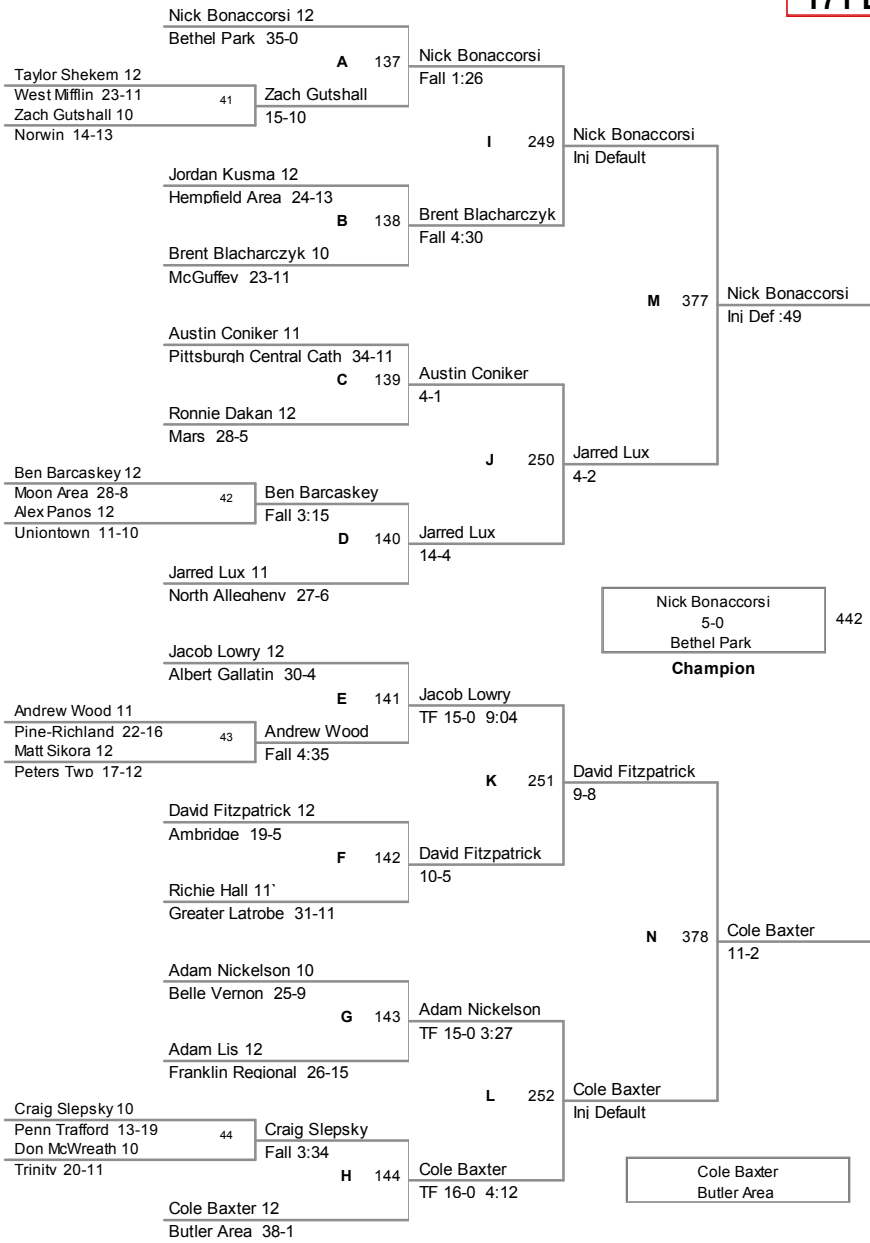

2011 SW AAA Region
Tournament

152 Lbs

2011 SW AAA Region
Tournament

160 Lbs

2011 SW AAA Region
Tournament

171 Lbs

2011 SW AAA Region
Tournament

189 Lbs