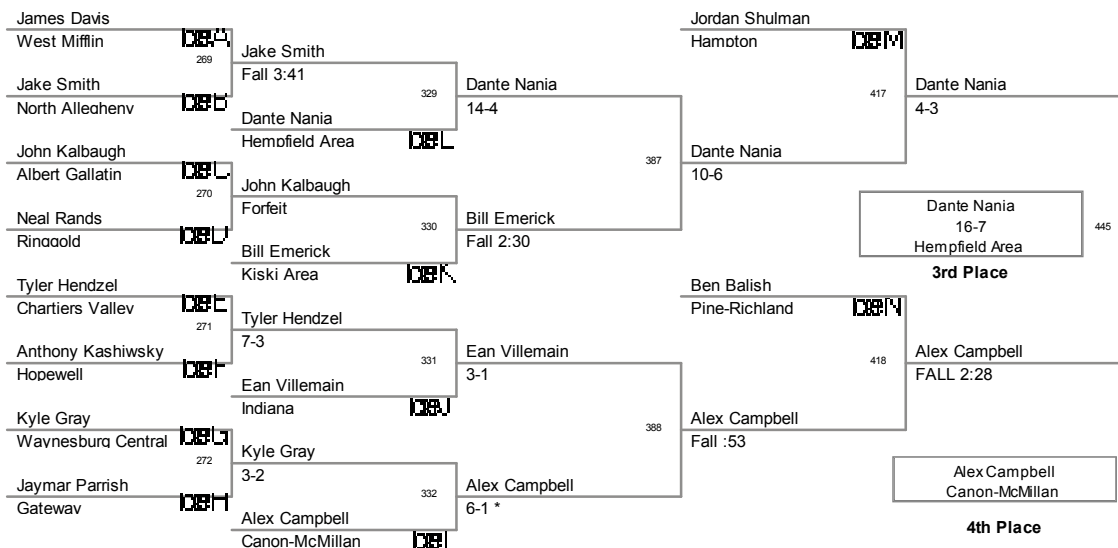

2011 SW AAA Region
Tournament

215 Lbs