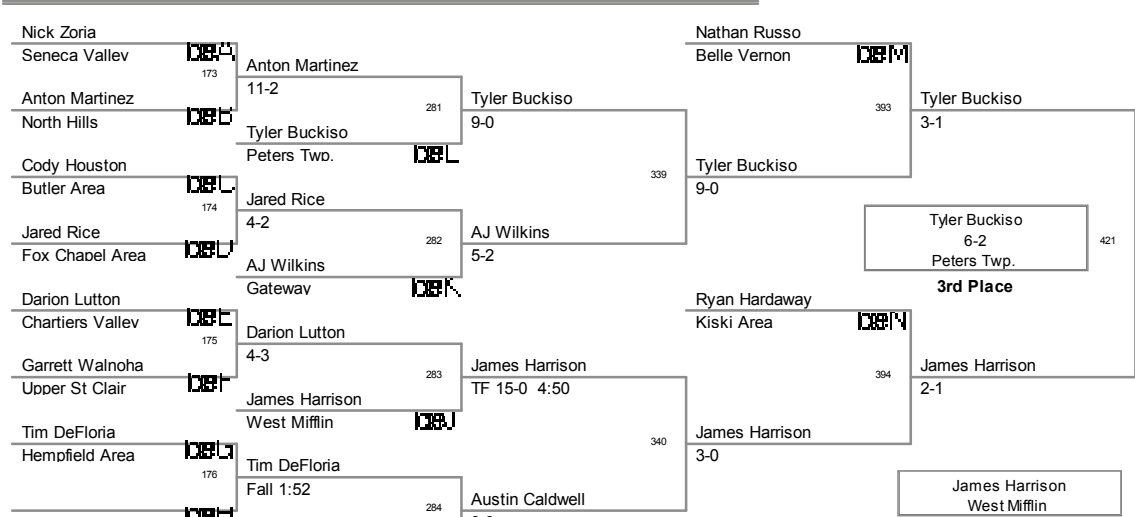

2011 SW AAA Region
Tournament

103 Lbs

2011 SW AAA Region
Tournament

112 Lbs

2011 SW AAA Region
Tournament

119 Lbs

2011 SW AAA Region
Tournament

125 Lbs

2011 SW AAA Region
Tournament

130 Lbs

2011 SW AAA Region
Tournament

135 Lbs

2011 SW AAA Region
Tournament

140 Lbs

2011 SW AAA Region
Tournament

145 Lbs

2011 SW AAA Region
Tournament

152 Lbs

2011 SW AAA Region
Tournament

160 Lbs

2011 SW AAA Region
Tournament

171 Lbs

2011 SW AAA Region
Tournament

189 Lbs

2011 SW AAA Region
Tournament

215 Lbs

2011 SW AAA Region
Tournament

285 Lbs