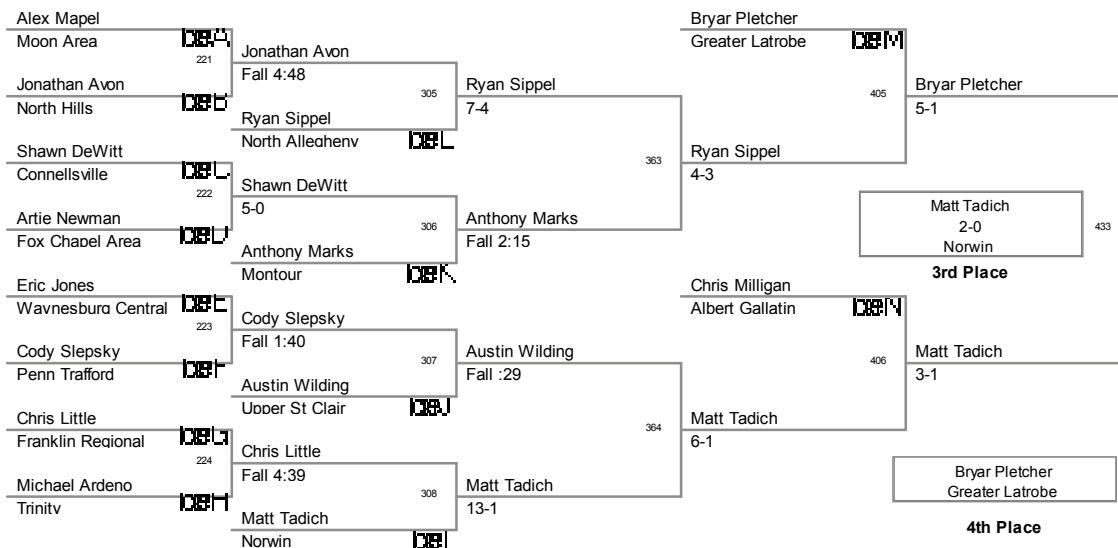

2011 SW AAA Region
Tournament

130 Lbs

2011 SW AAA Region
Tournament

135 Lbs

2011 SW AAA Region
Tournament

140 Lbs

2011 SW AAA Region
Tournament

145 Lbs