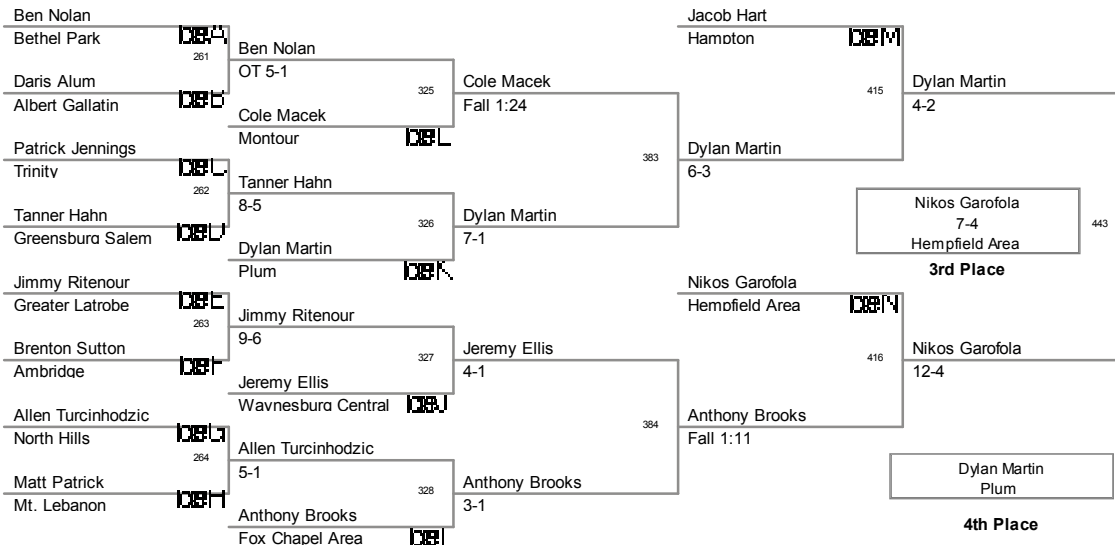

2011 SW AAA Region
Tournament

152 Lbs

2011 SW AAA Region
Tournament

160 Lbs

2011 SW AAA Region
Tournament

171 Lbs

2011 SW AAA Region
Tournament

189 Lbs