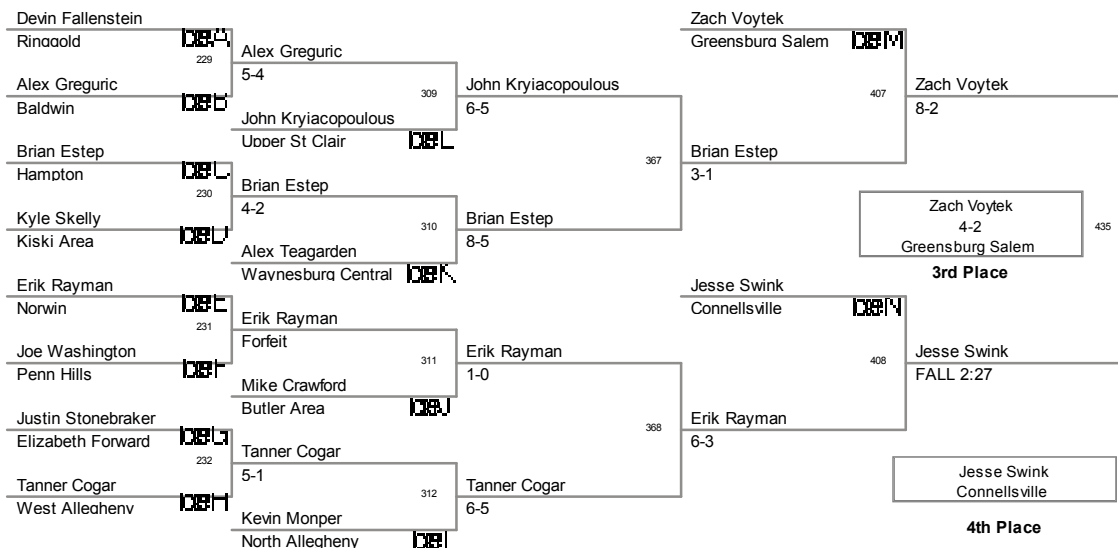

2011 SW AAA Region
Tournament

130 Lbs

2011 SW AAA Region
Tournament

135 Lbs

2011 SW AAA Region
Tournament

140 Lbs

2011 SW AAA Region
Tournament

145 Lbs