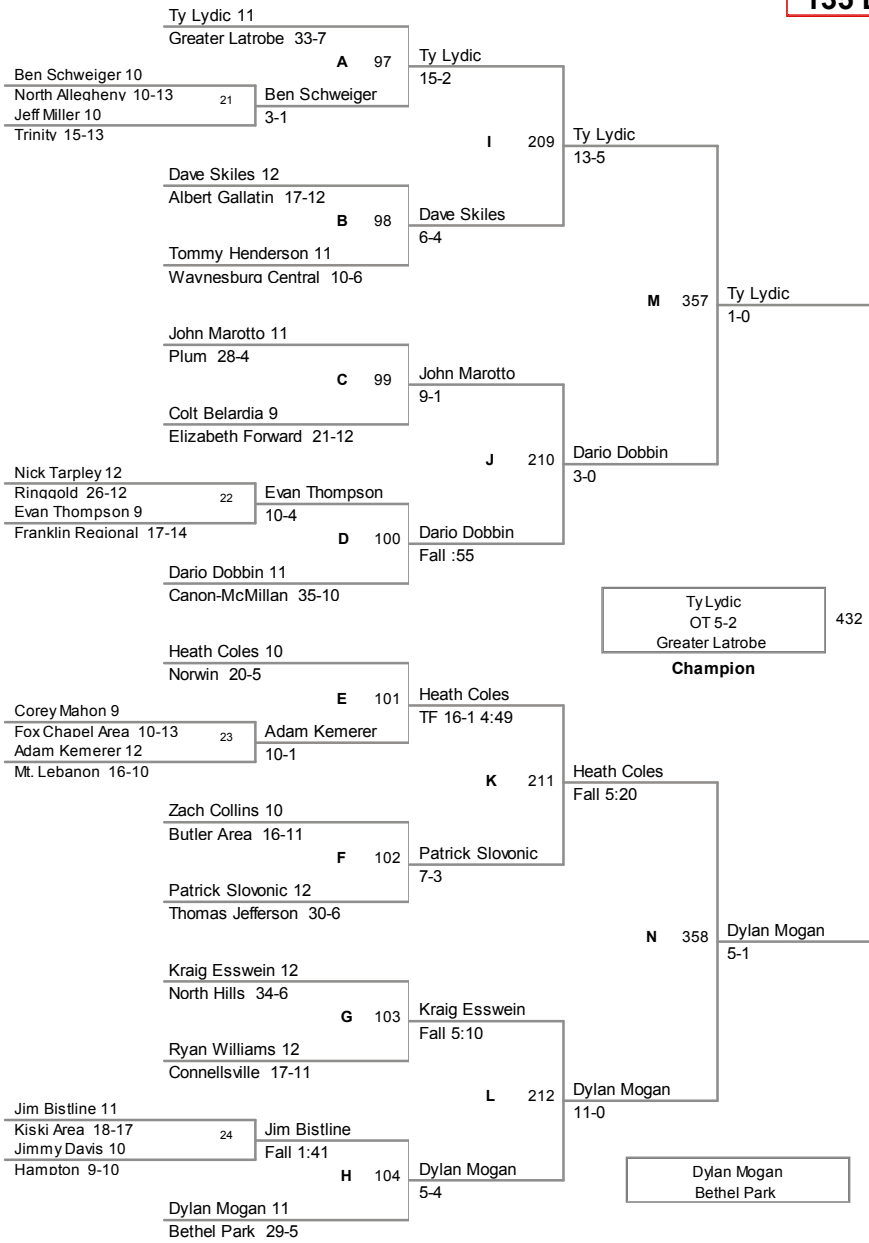

2011 SW AAA Region
Tournament

103 Lbs

2011 SW AAA Region
Tournament

112 Lbs

2011 SW AAA Region
Tournament

119 Lbs

2011 SW AAA Region
Tournament

125 Lbs

2011 SW AAA Region
Tournament

130 Lbs

2011 SW AAA Region
Tournament

135 Lbs

2011 SW AAA Region
Tournament

140 Lbs

2011 SW AAA Region
Tournament

145 Lbs