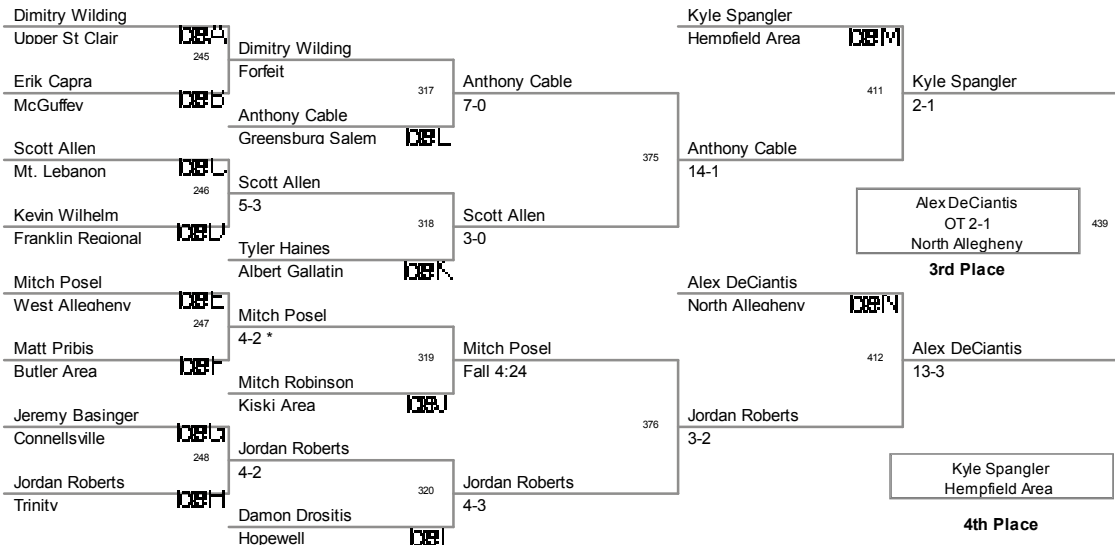

2011 SW AAA Region
Tournament

160 Lbs