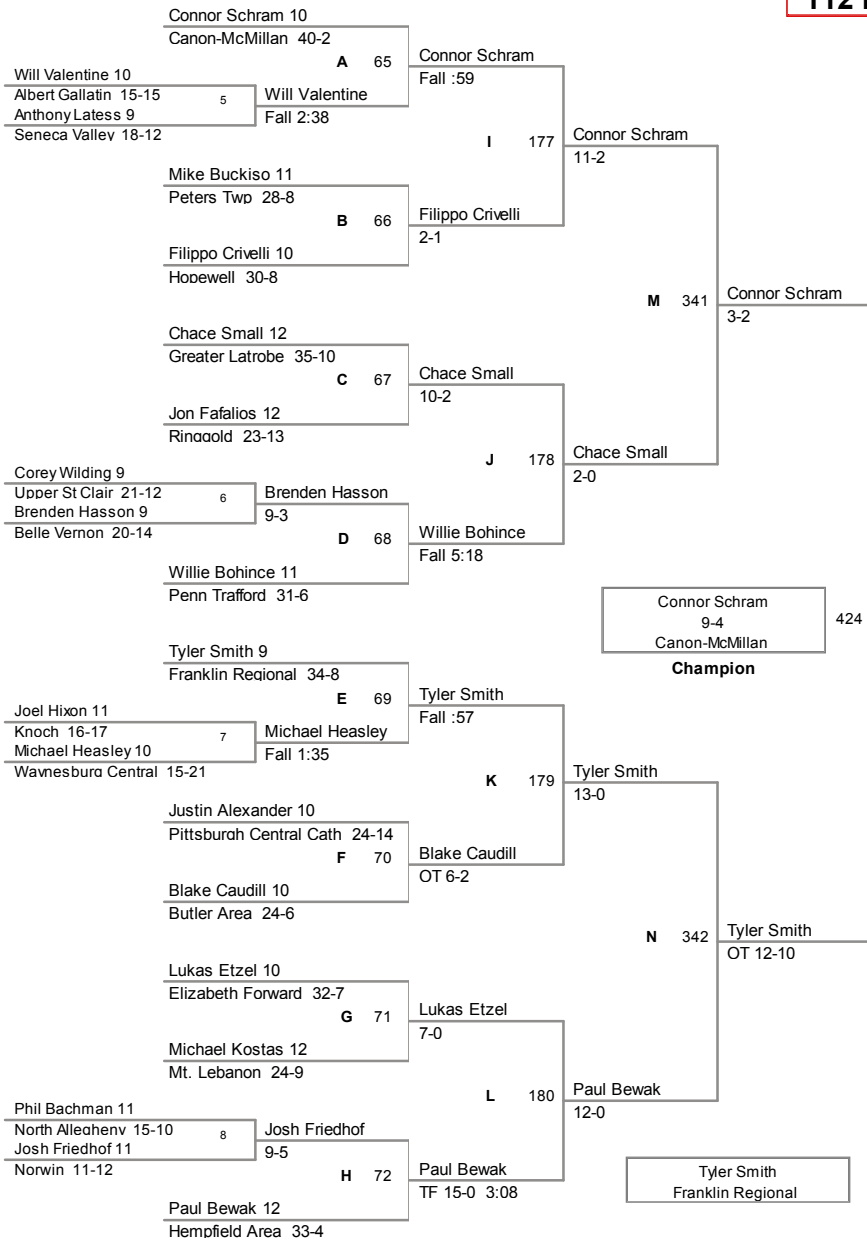

2011 SW AAA Region
Tournament

103 Lbs

2011 SW AAA Region
Tournament

112 Lbs

2011 SW AAA Region
Tournament

119 Lbs

2011 SW AAA Region
Tournament

125 Lbs

2011 SW AAA Region
Tournament

130 Lbs

2011 SW AAA Region
Tournament

135 Lbs

2011 SW AAA Region
Tournament

140 Lbs

2011 SW AAA Region
Tournament

145 Lbs