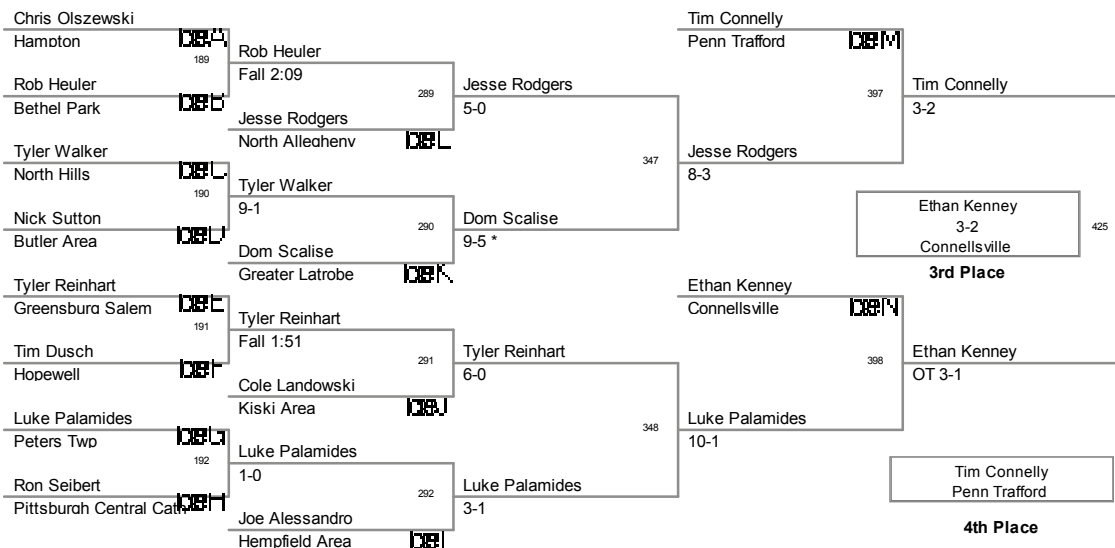

2011 SW AAA Region
Tournament

103 Lbs

2011 SW AAA Region
Tournament

112 Lbs

2011 SW AAA Region
Tournament

119 Lbs

2011 SW AAA Region
Tournament

125 Lbs

2011 SW AAA Region
Tournament

130 Lbs

2011 SW AAA Region
Tournament

135 Lbs

2011 SW AAA Region
Tournament

140 Lbs

2011 SW AAA Region
Tournament

145 Lbs