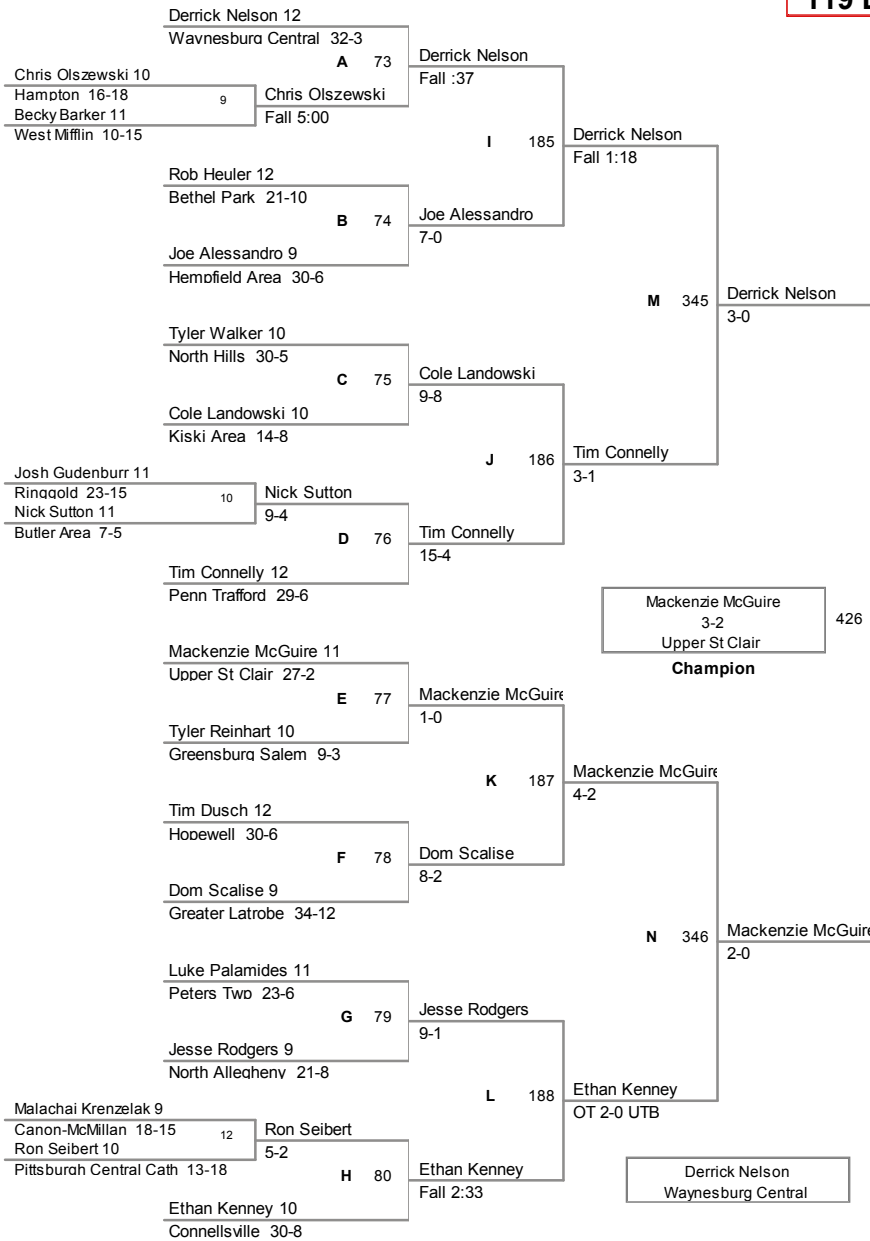

2011 SW AAA Region
Tournament

103 Lbs

2011 SW AAA Region
Tournament

112 Lbs

2011 SW AAA Region
Tournament

119 Lbs

2011 SW AAA Region
Tournament

125 Lbs

2011 SW AAA Region
Tournament

130 Lbs

2011 SW AAA Region
Tournament

135 Lbs

2011 SW AAA Region
Tournament

140 Lbs

2011 SW AAA Region
Tournament

145 Lbs