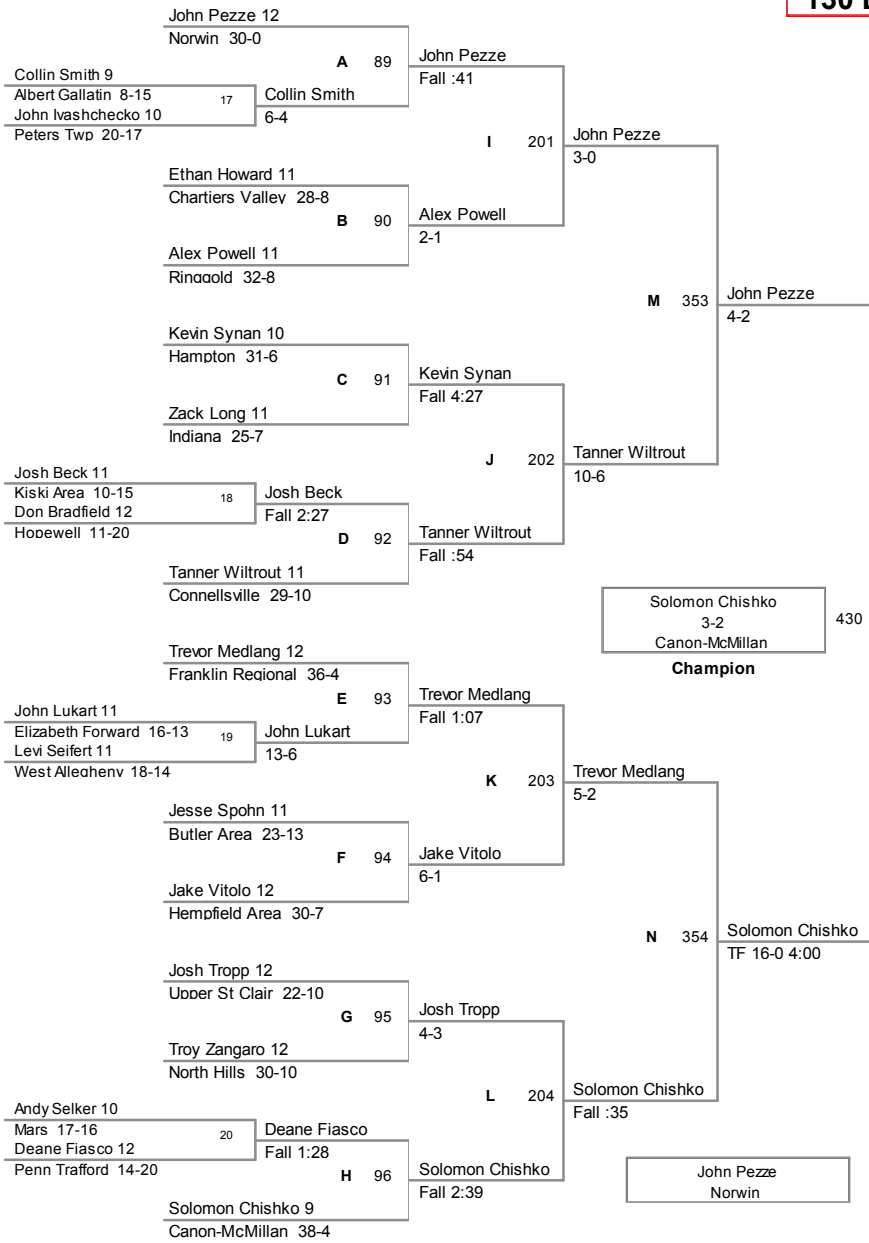

2011 SW AAA Region
Tournament

103 Lbs

2011 SW AAA Region
Tournament

112 Lbs

2011 SW AAA Region
Tournament

119 Lbs

2011 SW AAA Region
Tournament

125 Lbs

2011 SW AAA Region
Tournament

130 Lbs

2011 SW AAA Region
Tournament

135 Lbs

2011 SW AAA Region
Tournament

140 Lbs

2011 SW AAA Region
Tournament

145 Lbs