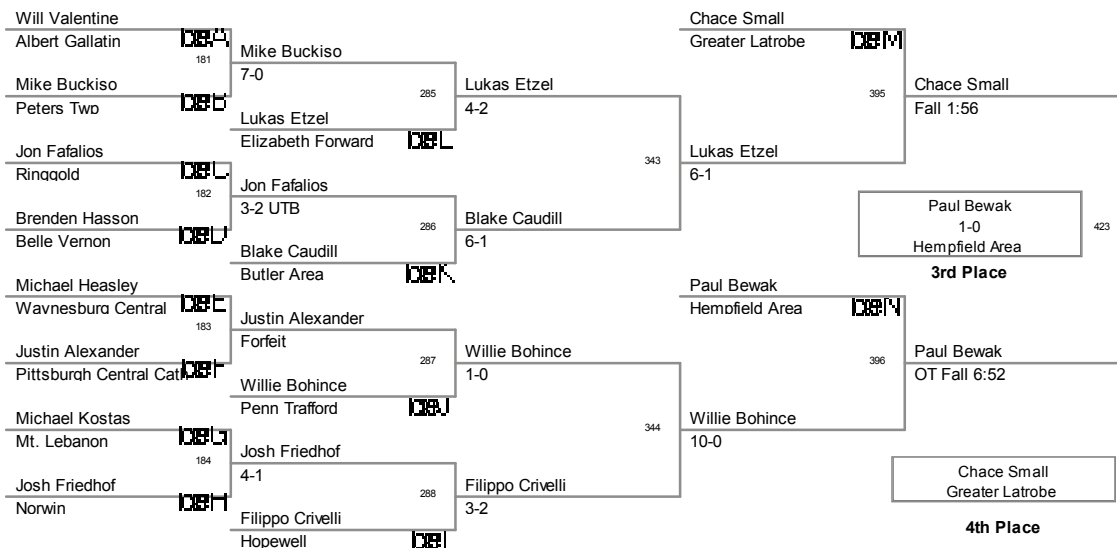

2011 SW AAA Region
Tournament

103 Lbs

2011 SW AAA Region
Tournament

112 Lbs

2011 SW AAA Region
Tournament

119 Lbs

2011 SW AAA Region
Tournament

125 Lbs

2011 SW AAA Region
Tournament

130 Lbs

2011 SW AAA Region
Tournament

135 Lbs

2011 SW AAA Region
Tournament

140 Lbs

2011 SW AAA Region
Tournament

145 Lbs