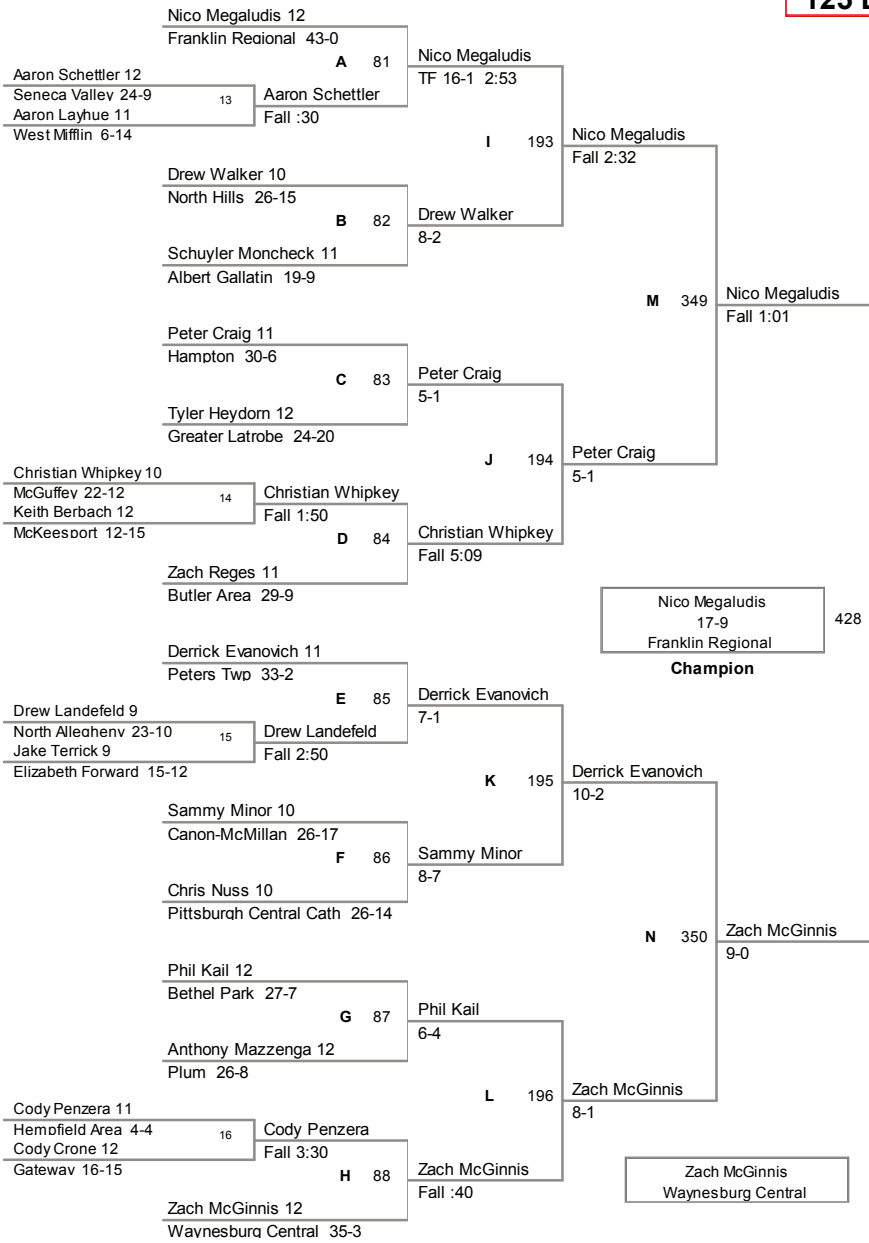

2011 SW AAA Region
Tournament

103 Lbs

2011 SW AAA Region
Tournament

112 Lbs

2011 SW AAA Region
Tournament

119 Lbs

2011 SW AAA Region
Tournament

125 Lbs

2011 SW AAA Region
Tournament

130 Lbs

2011 SW AAA Region
Tournament

135 Lbs

2011 SW AAA Region
Tournament

140 Lbs

2011 SW AAA Region
Tournament

145 Lbs