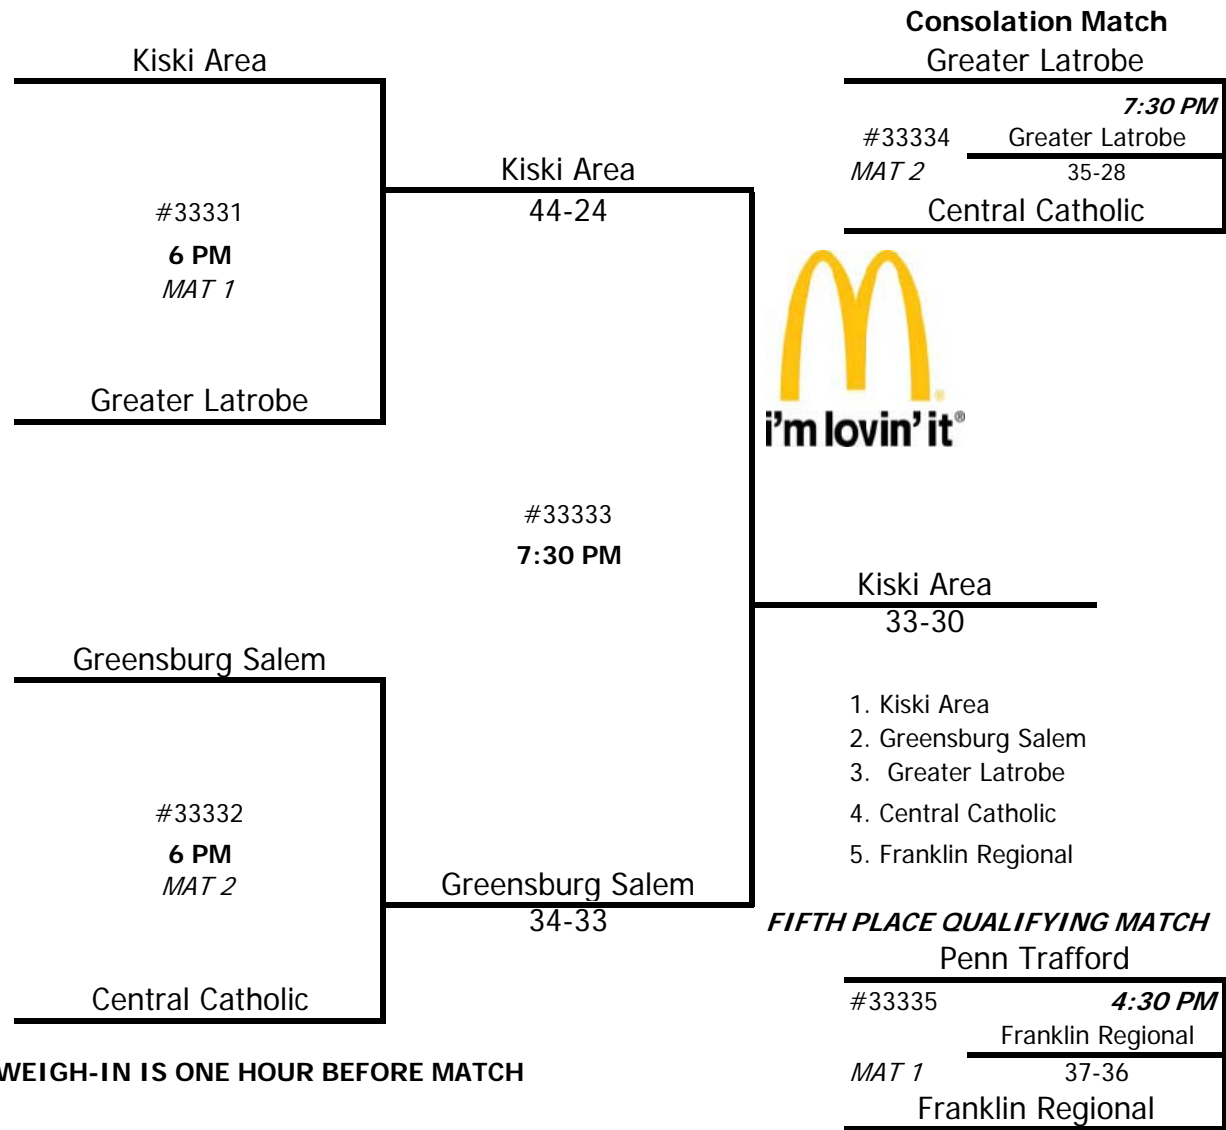

2011-2012 WPIAL/McDONALDS TEAM WRESTLING TOURNAMENT
SECTION CHAMPIONSHIPS
January 25, 2012

Class: AAA Section: 1 Site: GREENSBURG SALEM

WEIGH-IN IS ONE HOUR BEFORE MATCH