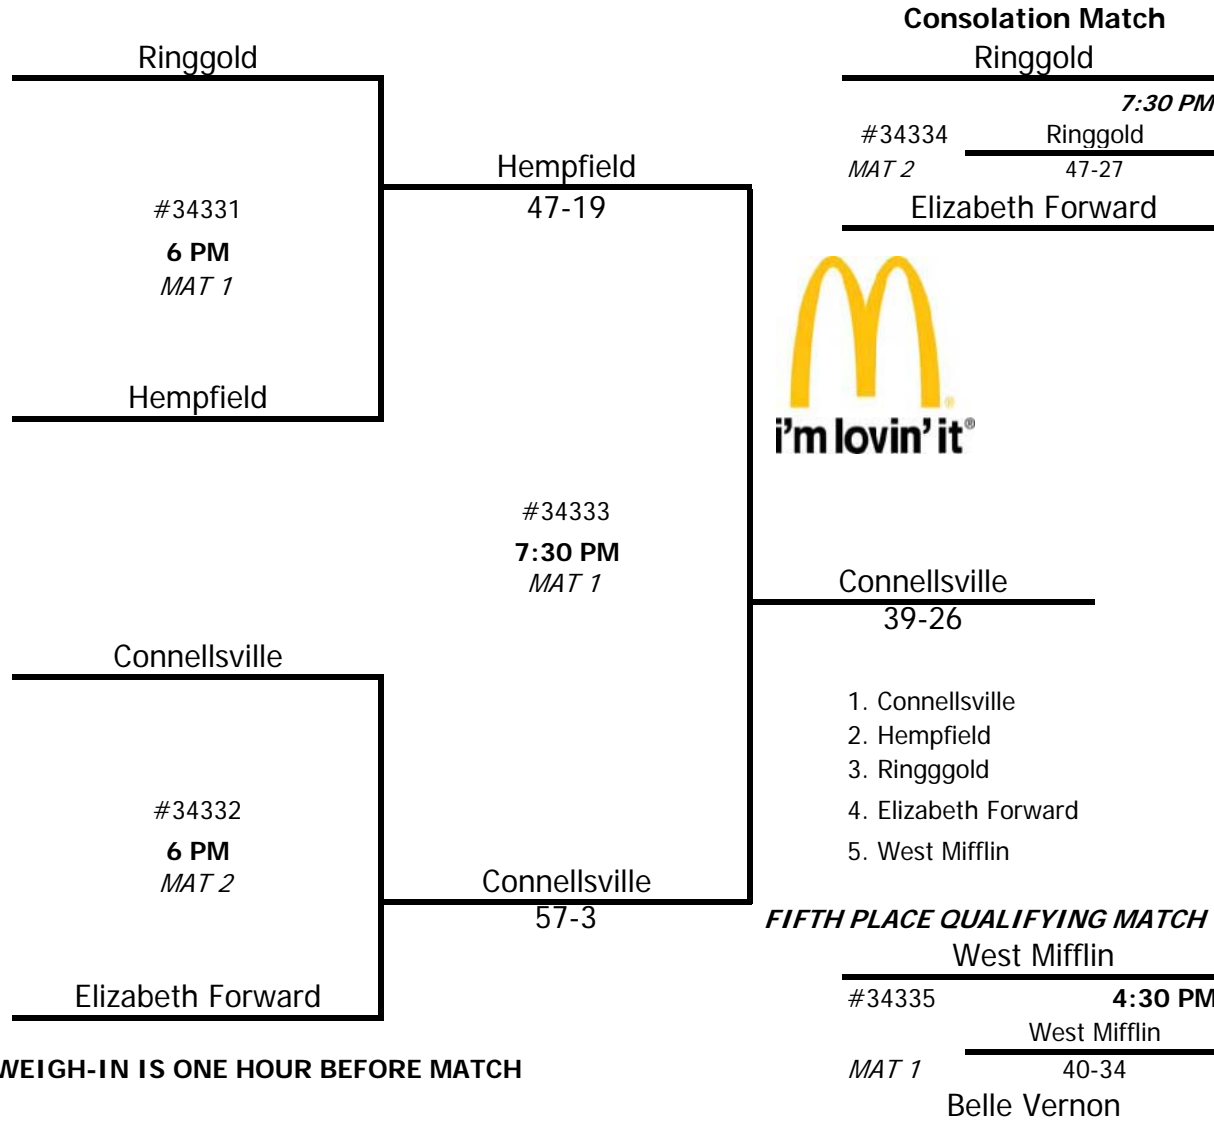

2011-2012 WPIAL/McDONALDS TEAM WRESTLING TOURNAMENT
SECTION CHAMPIONSHIPS
January 25, 2012

Class: AAA Section: 2 Site: RINGGOLD

WEIGH-IN IS ONE HOUR BEFORE MATCH