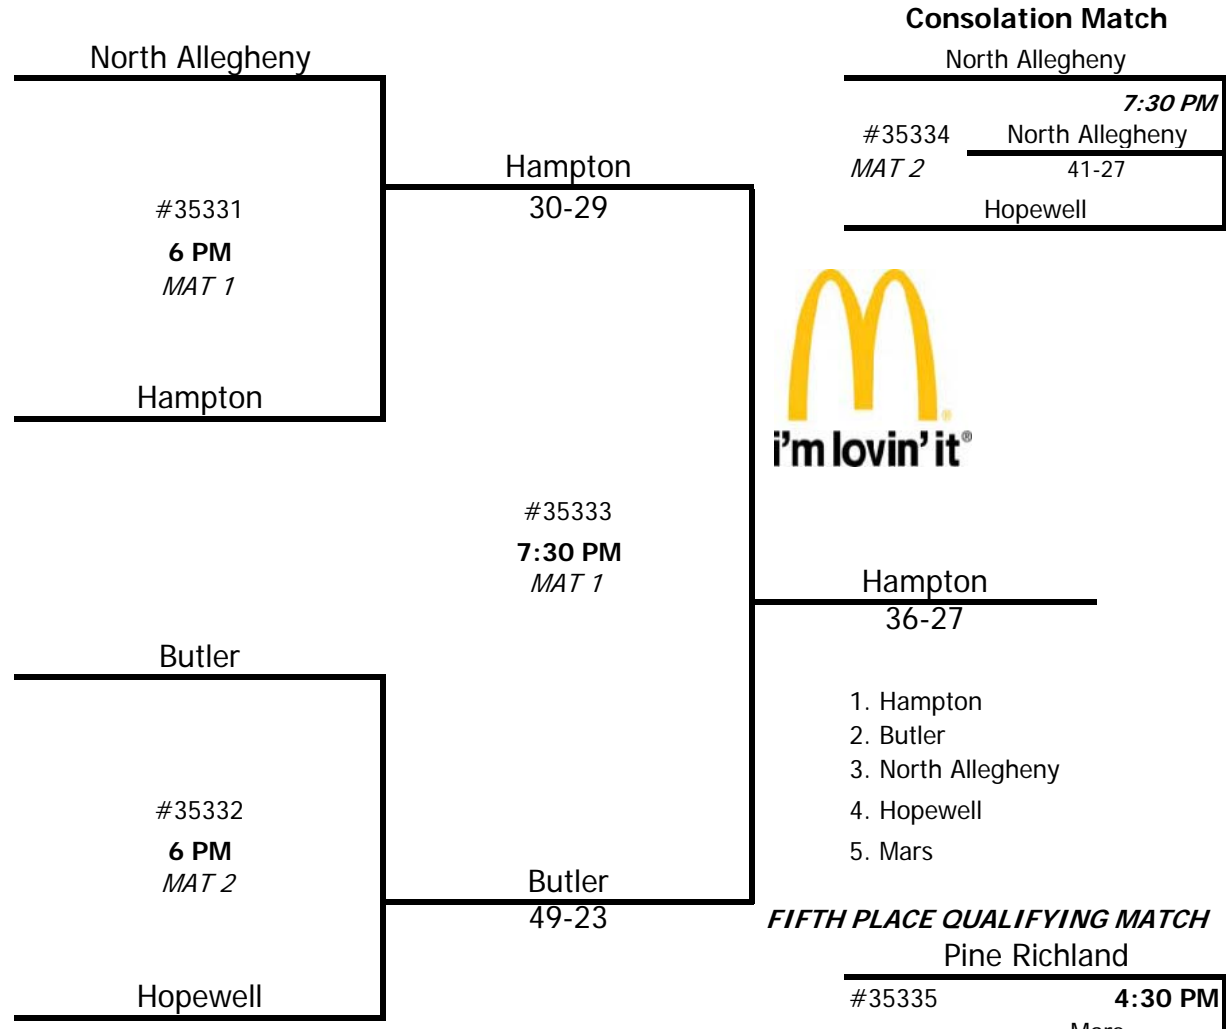

2011-2012 WPIAL/McDONALDS TEAM WRESTLING TOURNAMENT
SECTION CHAMPIONSHIPS
January 25, 2012

Class: AAA Section: 3 Site: NORTH ALLEGHENY

WEIGH-IN IS ONE HOUR BEFORE MATCH