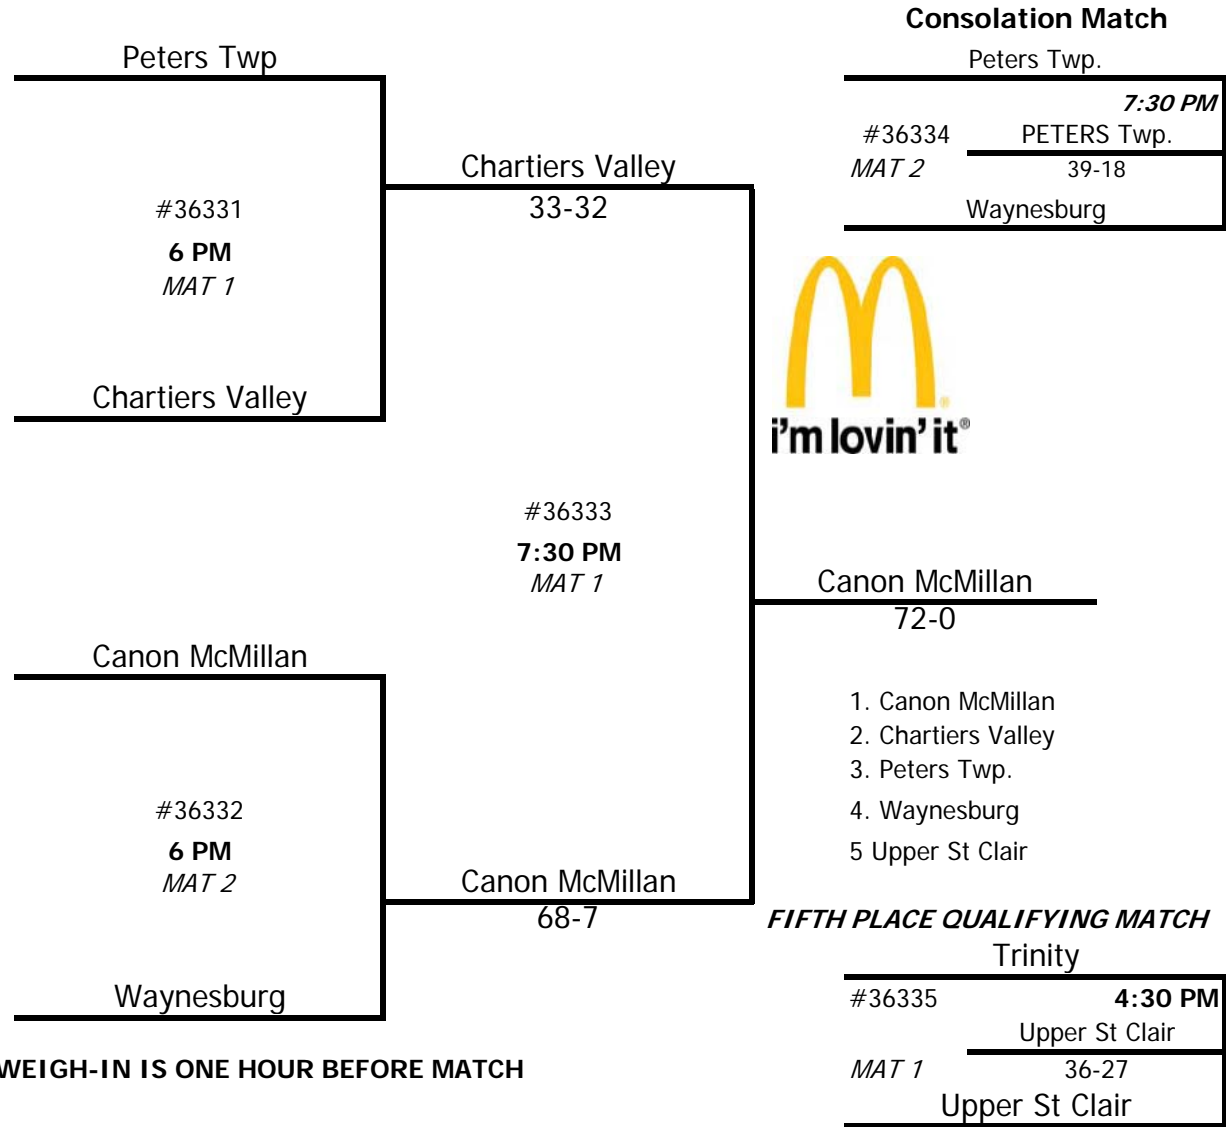

2011-2012 WPIAL/McDONALDS TEAM WRESTLING TOURNAMENT
SECTION CHAMPIONSHIPS
January 25, 2012

Class: AAA Section: 4 Site: PETERS TWP

WEIGH-IN IS ONE HOUR BEFORE MATCH