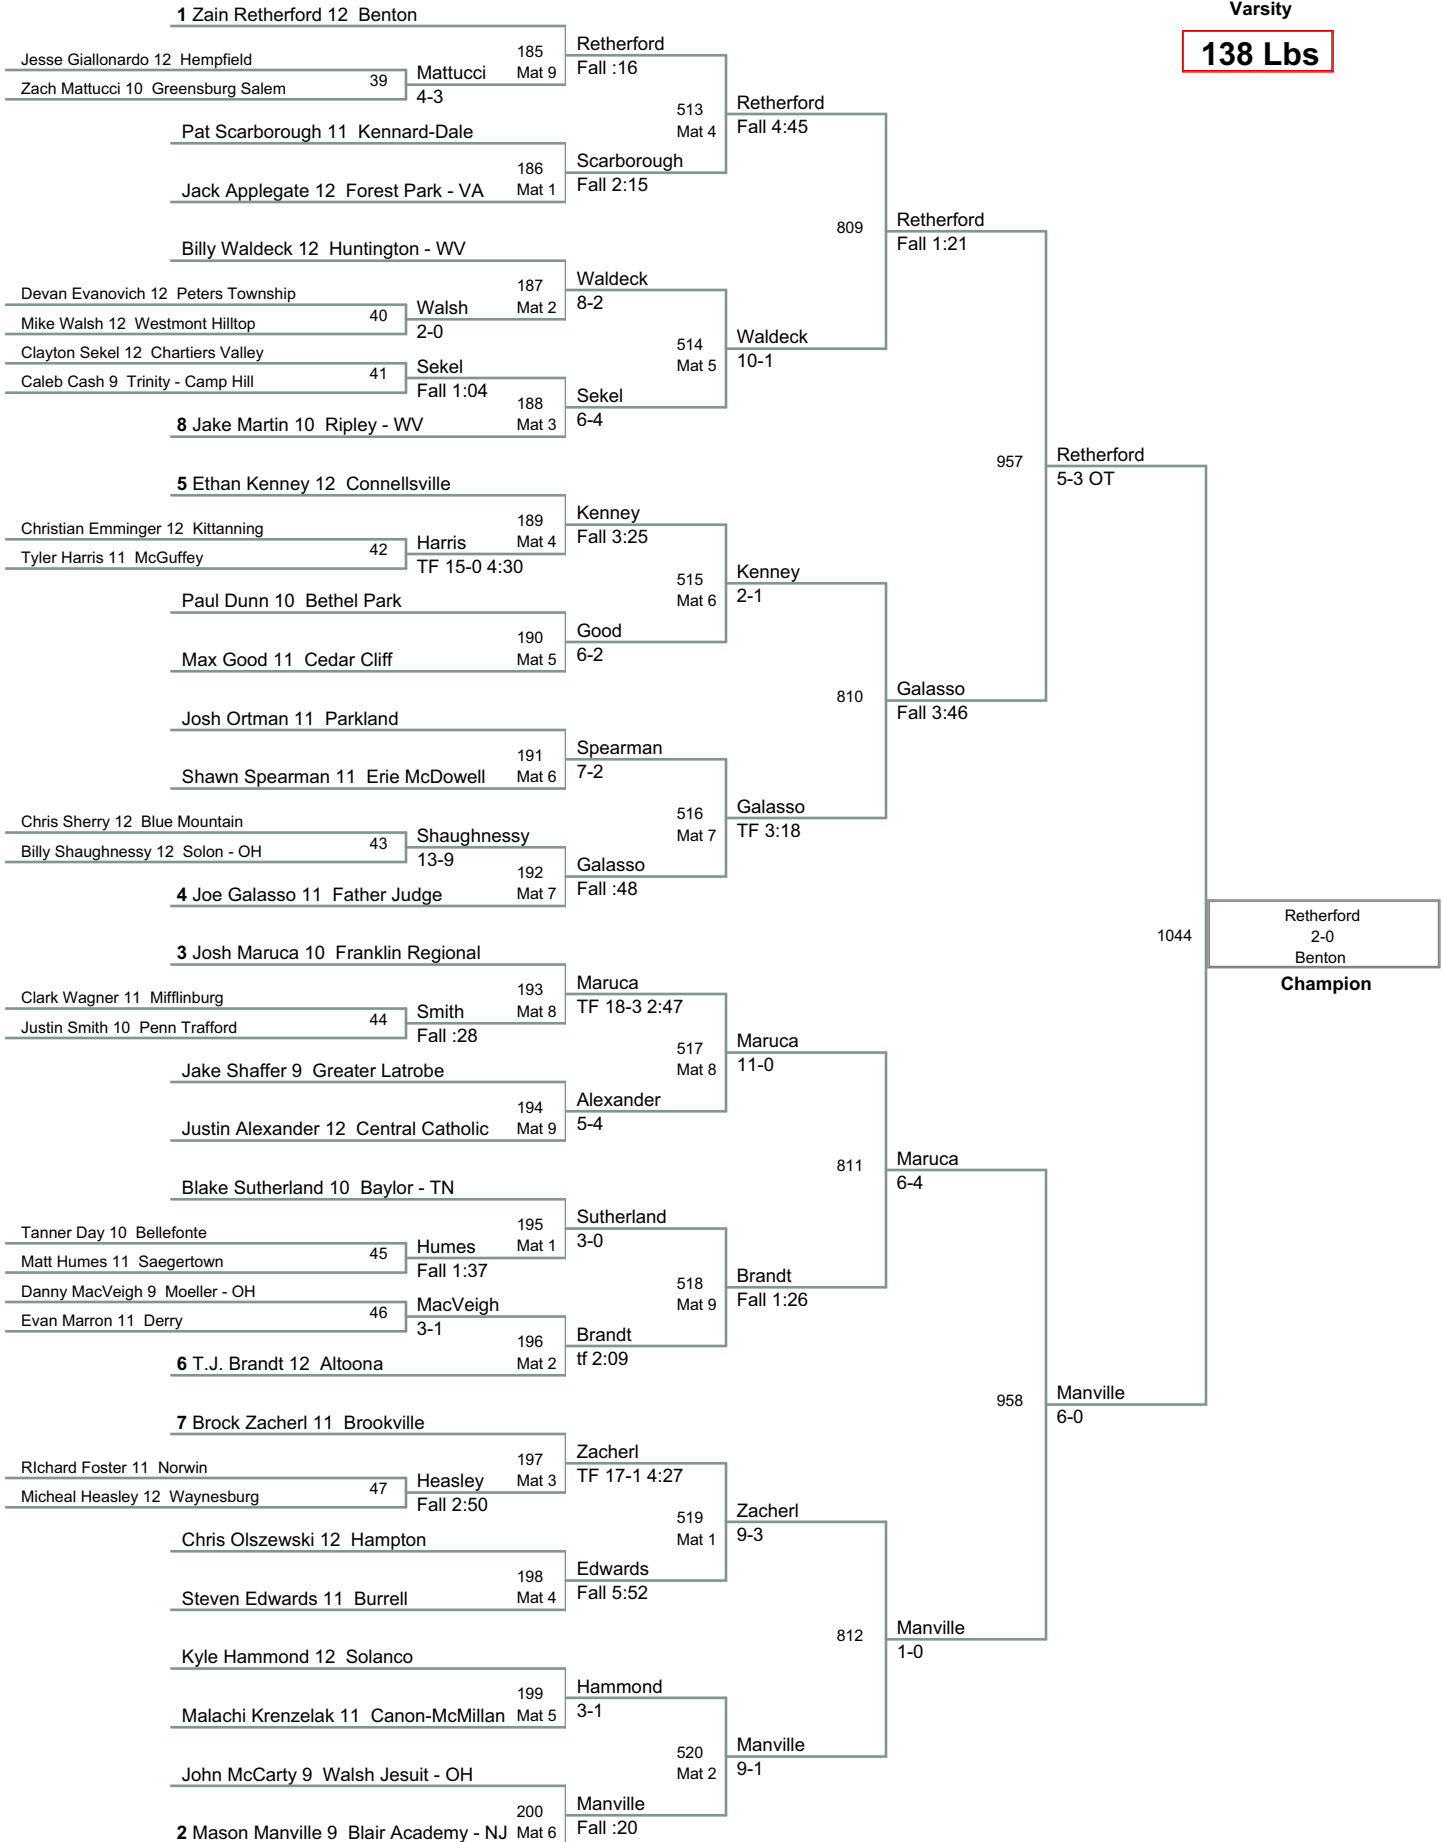

106 Lbs

113 Lbs

120 Lbs

126 Lbs

132 Lbs

138 Lbs

152 Lbs

160 Lbs

170 Lbs

182 Lbs

Haddad
Parkland
1062

Haddad
3-2
Parkland
5th Place

Blacharczyk
McGuffey

Reynolds
Saeqertown
1061

Reynolds
7-2
Saeqertown
7th Place

Willett
Greensburg Salem

195 Lbs

195 Lbs

220 Lbs

285 Lbs

Poorman Bellefonte
1074
Spiller Solanco
5th Place

Broglia Canon-McMillan
1073
Beattie Burrell
7th Place