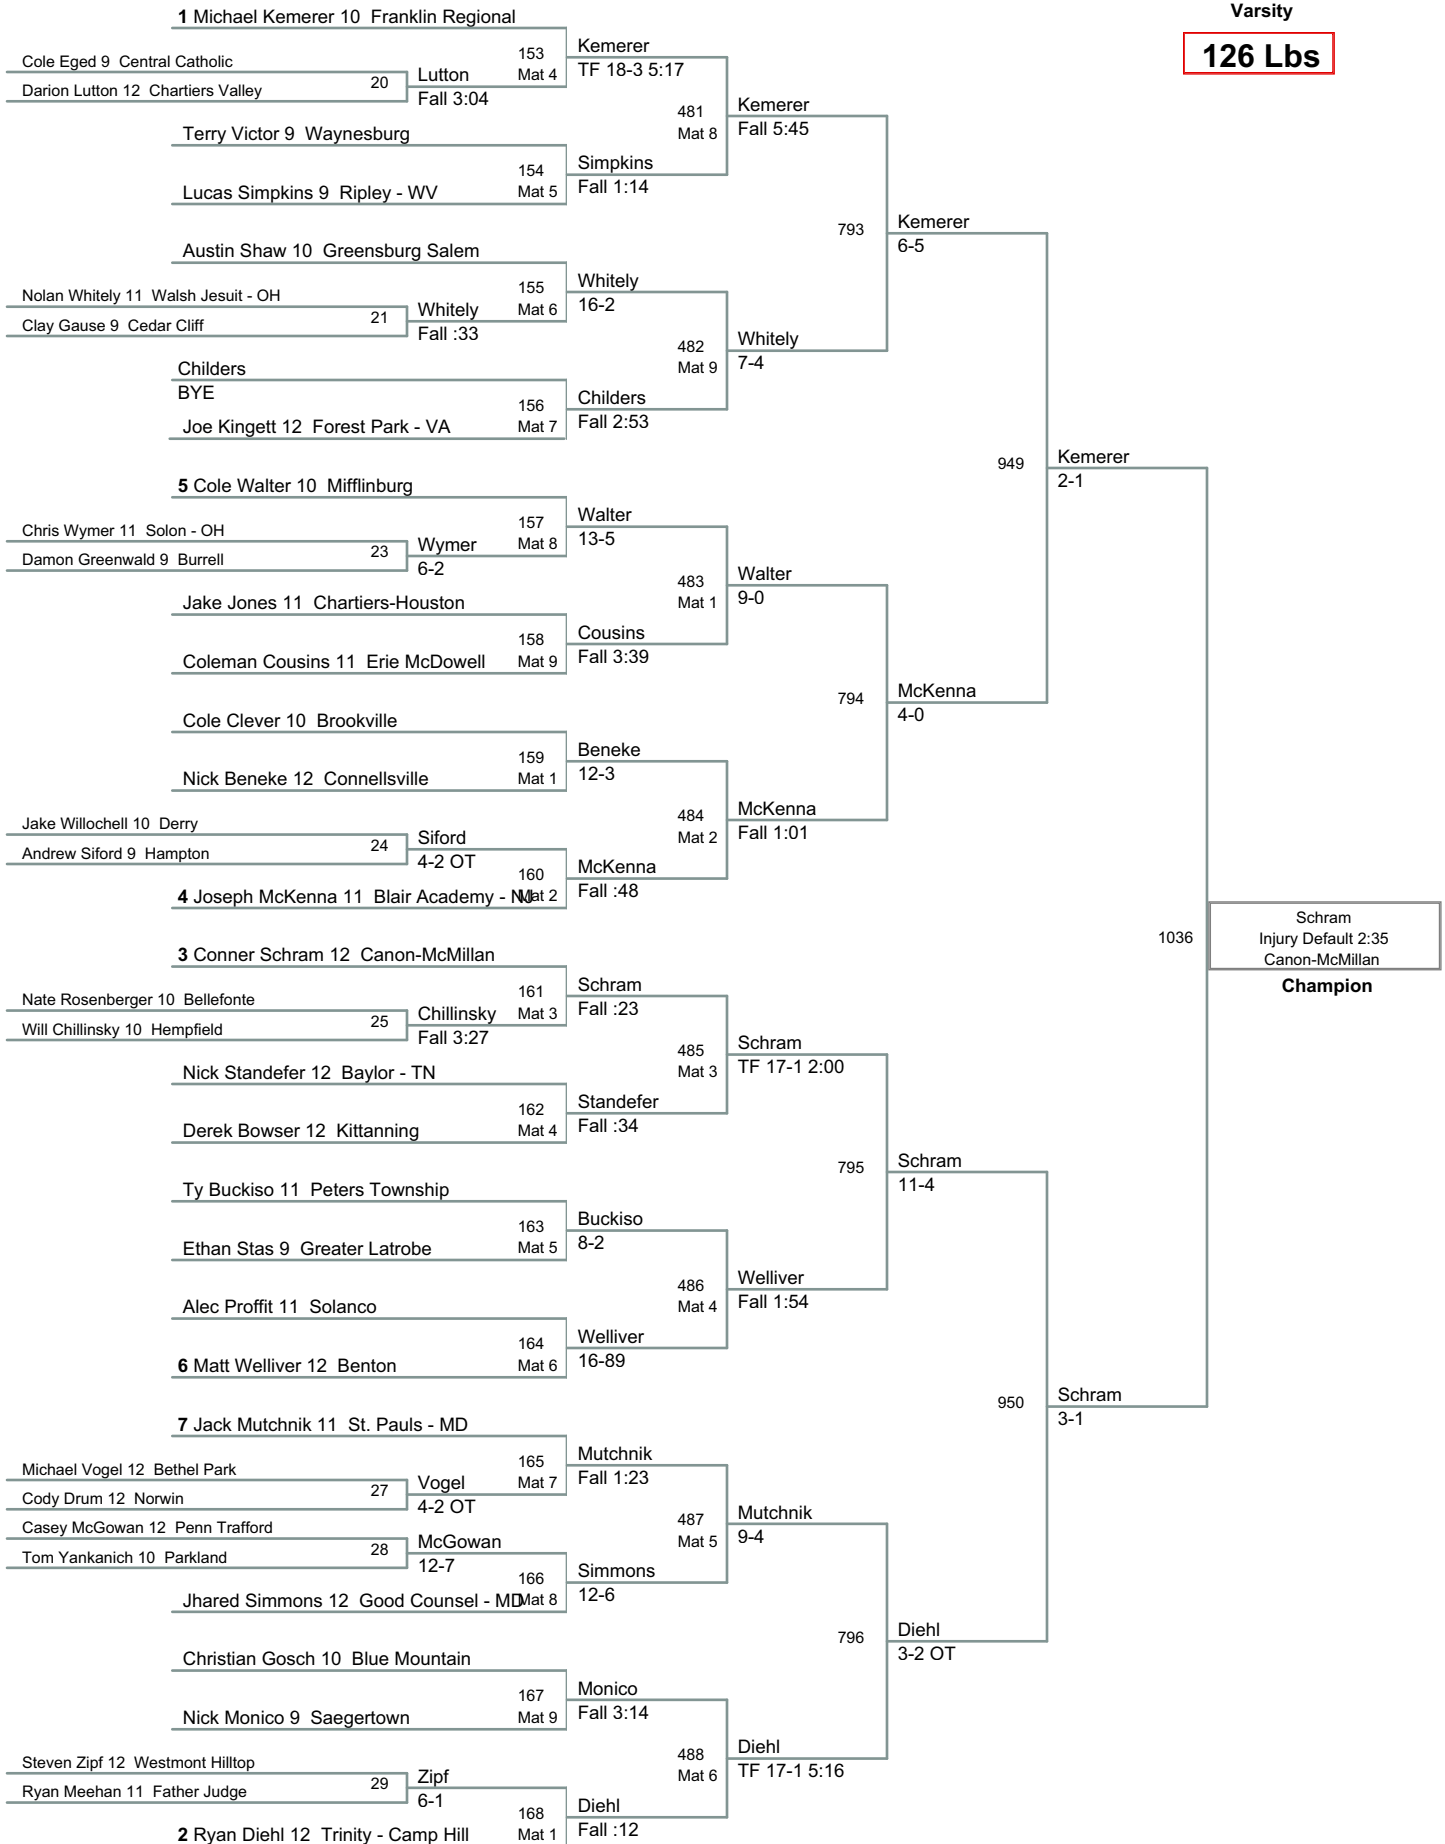

106 Lbs

113 Lbs

120 Lbs

126 Lbs

132 Lbs

138 Lbs

152 Lbs

160 Lbs

170 Lbs

182 Lbs

Haddad
Parkland
1062

Haddad
3-2
Parkland
5th Place

Blacharczyk
McGuffey

Reynolds
Saeqertown
1061

Reynolds
7-2
Saeqertown
7th Place

Willett
Greensburg Salem

195 Lbs

195 Lbs

220 Lbs

285 Lbs

Poorman Bellefonte
1074
Spiller Solanco
5th Place

Broglia Canon-McMillan
1073
Beattie Burrell
7th Place