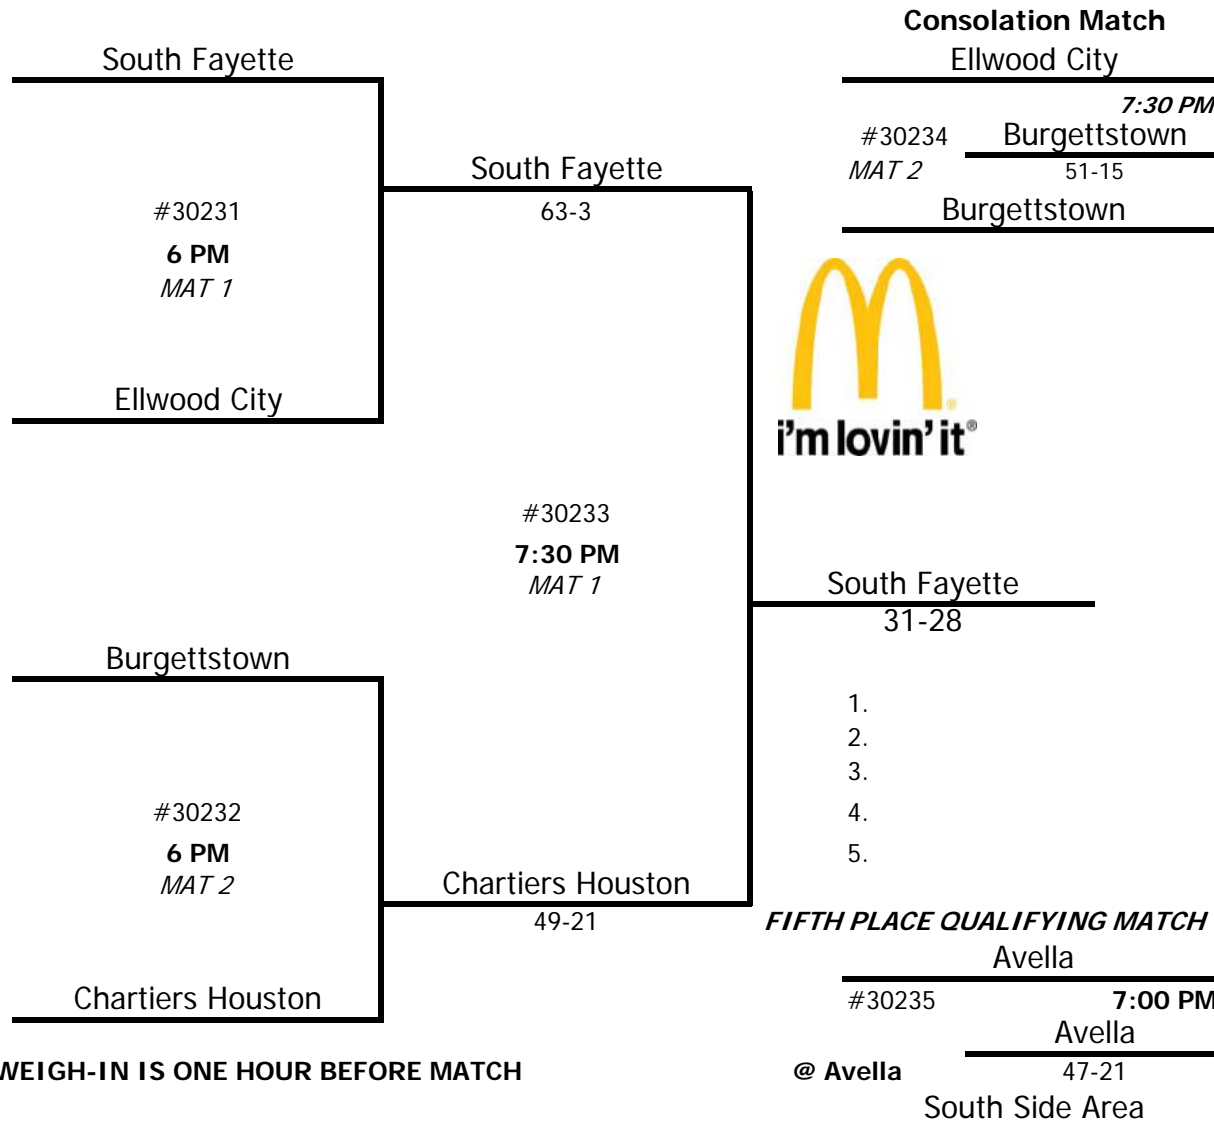

2012-2013 WPIAL/McDONALDS TEAM WRESTLING TOURNAMENT
SECTION CHAMPIONSHIPS
January 23, 2013

Class: AA Section: 1 Site: South Fayette

WEIGH-IN IS ONE HOUR BEFORE MATCH