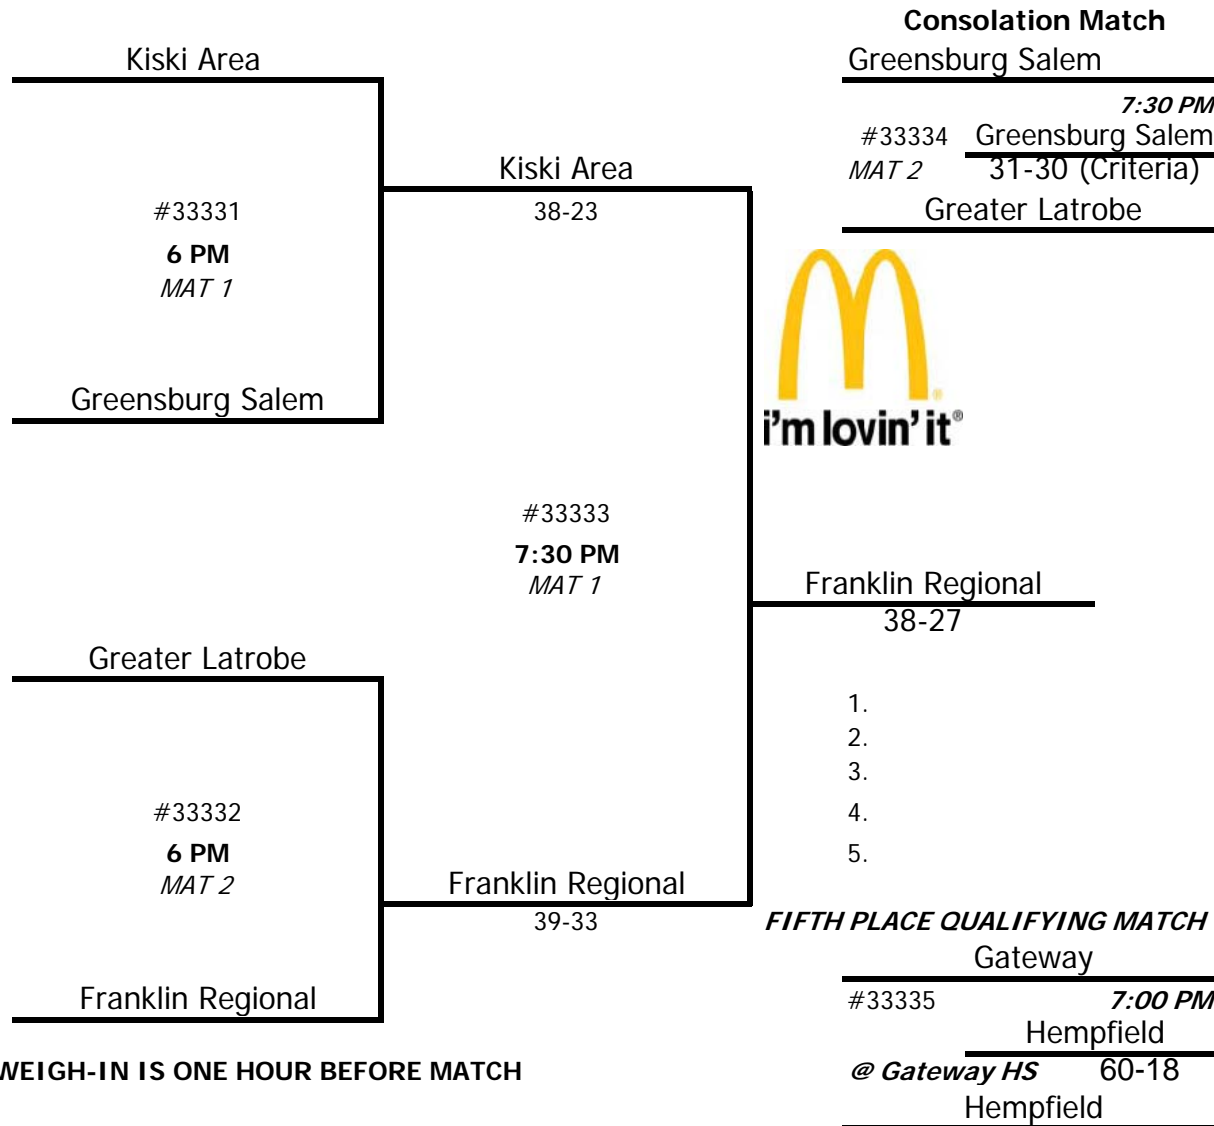

2012-2013 WPIAL/McDONALDS TEAM WRESTLING TOURNAMENT
SECTION CHAMPIONSHIPS
January 23, 2013

Class: AAA Section: 1 Site: Kiski Area

WEIGH-IN IS ONE HOUR BEFORE MATCH