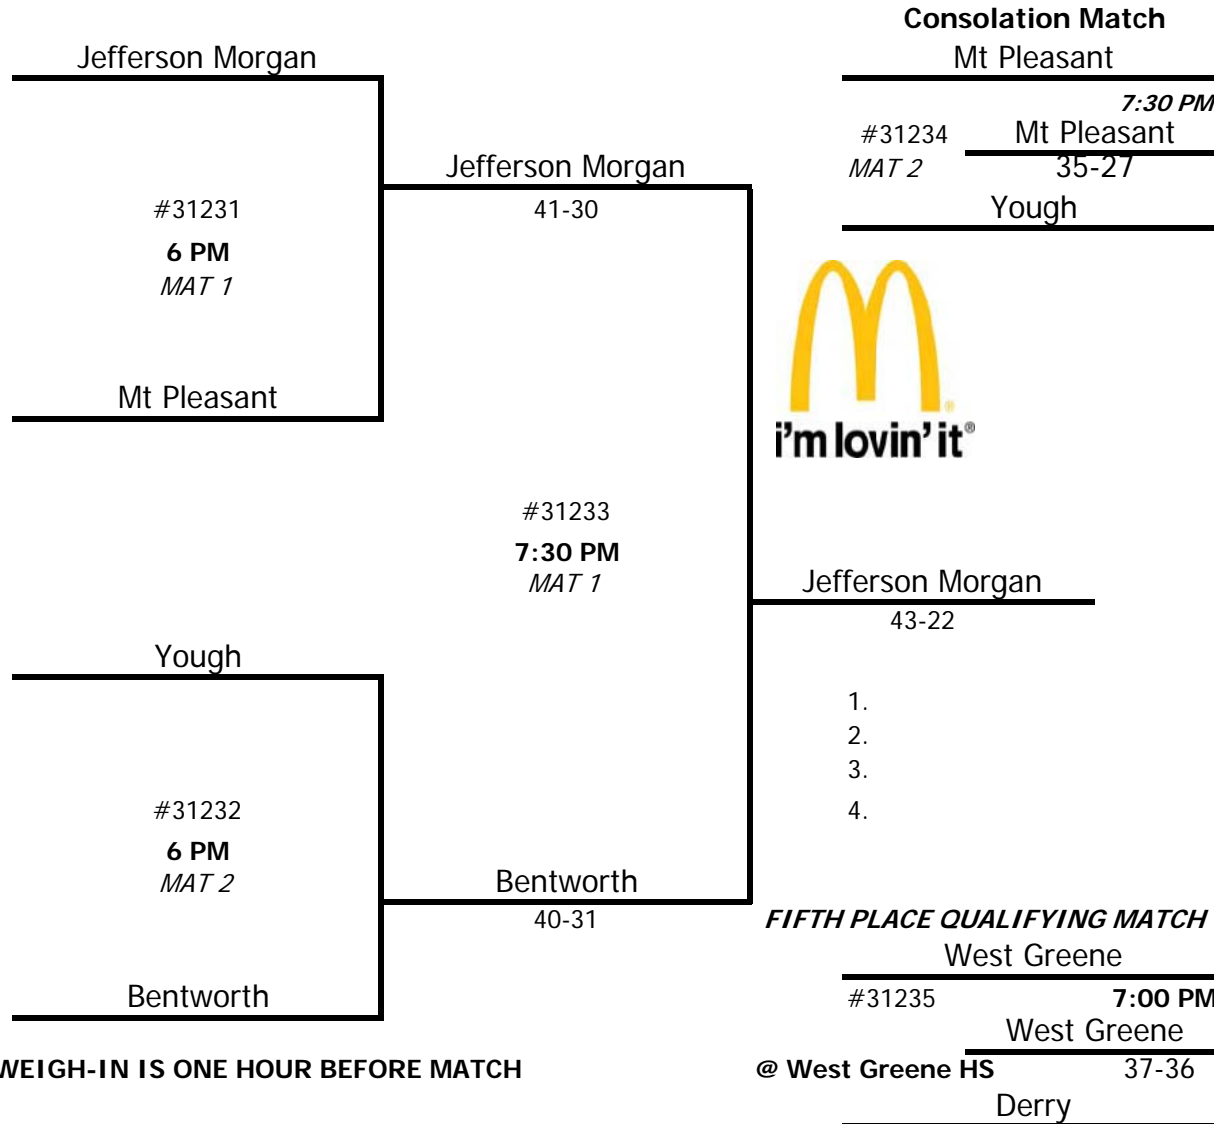

2012-2013 WPIAL/McDONALDS TEAM WRESTLING TOURNAMENT
SECTION CHAMPIONSHIPS
January 23, 2013

Class: AA Section: 2 Site: Jefferson Morgan

WEIGH-IN IS ONE HOUR BEFORE MATCH