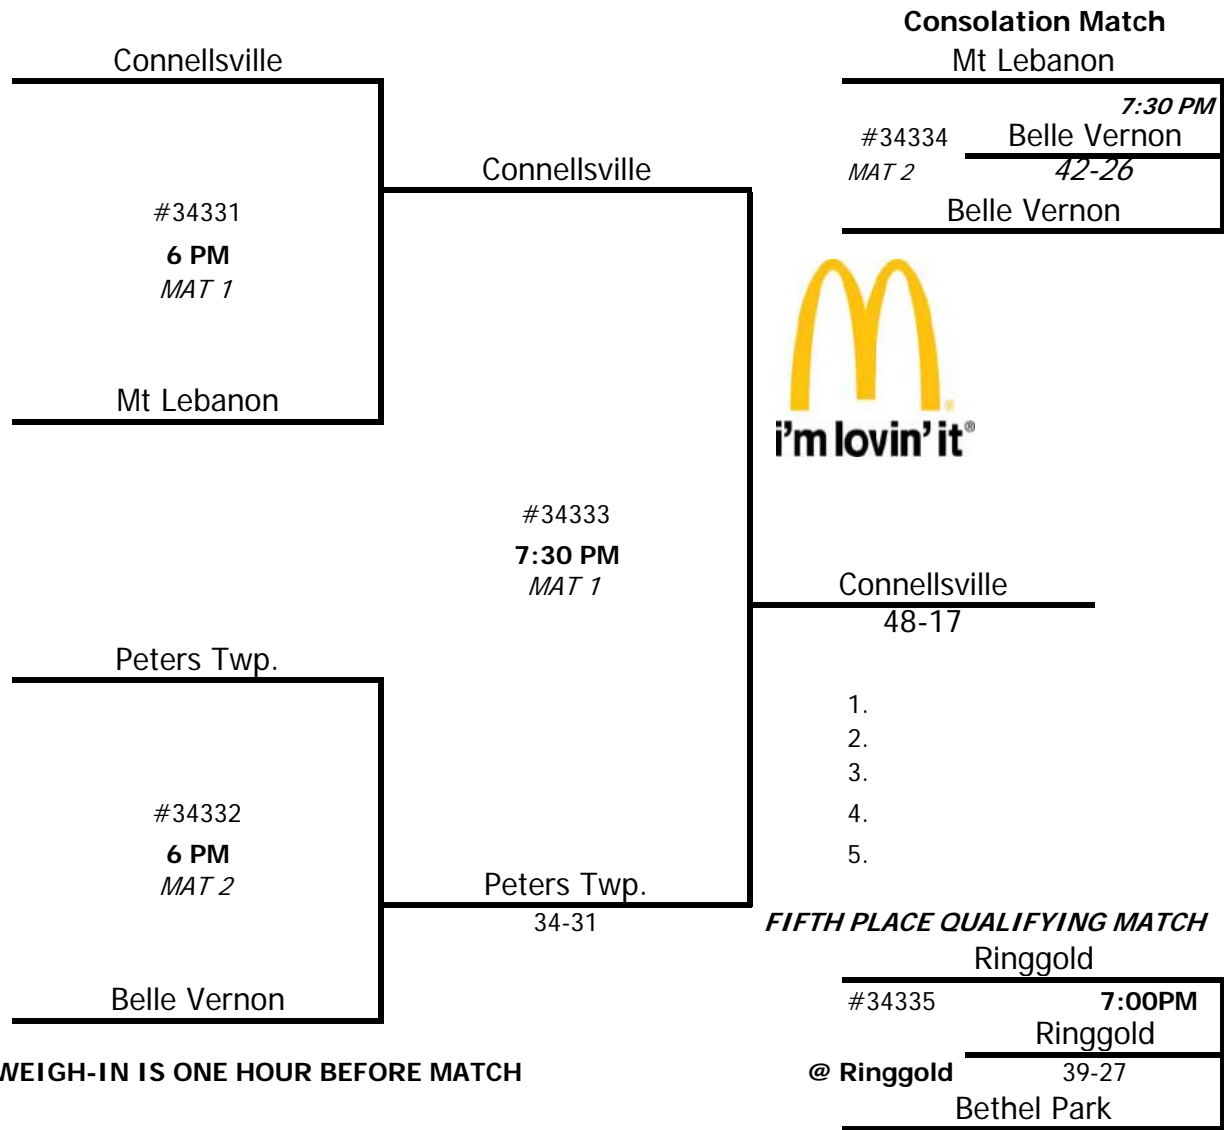

2012-2013 WPIAL/McDONALDS TEAM WRESTLING TOURNAMEN
SECTION CHAMPIONSHIPS
January 23, 2013

Class: AAA Section: 2 Site: Connellsville

WEIGH-IN IS ONE HOUR BEFORE MATCH