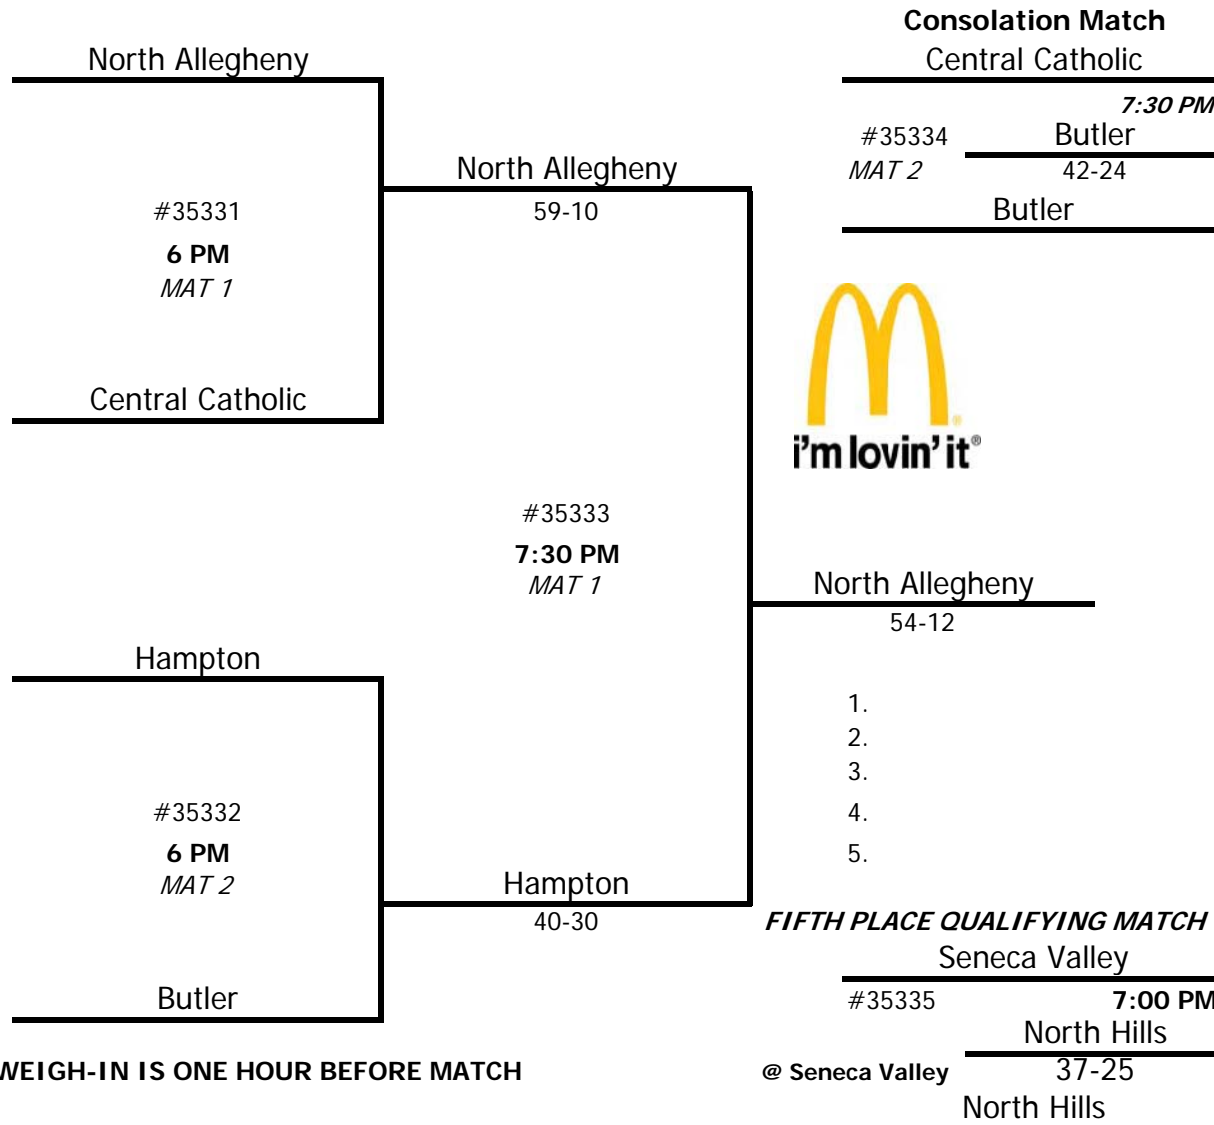

2012-2013 WPIAL/McDONALDS TEAM WRESTLING TOURNAMENT
SECTION CHAMPIONSHIPS
January 23, 2013

Class: AAA Section: 3 Site: North Allegheny

WEIGH-IN IS ONE HOUR BEFORE MATCH