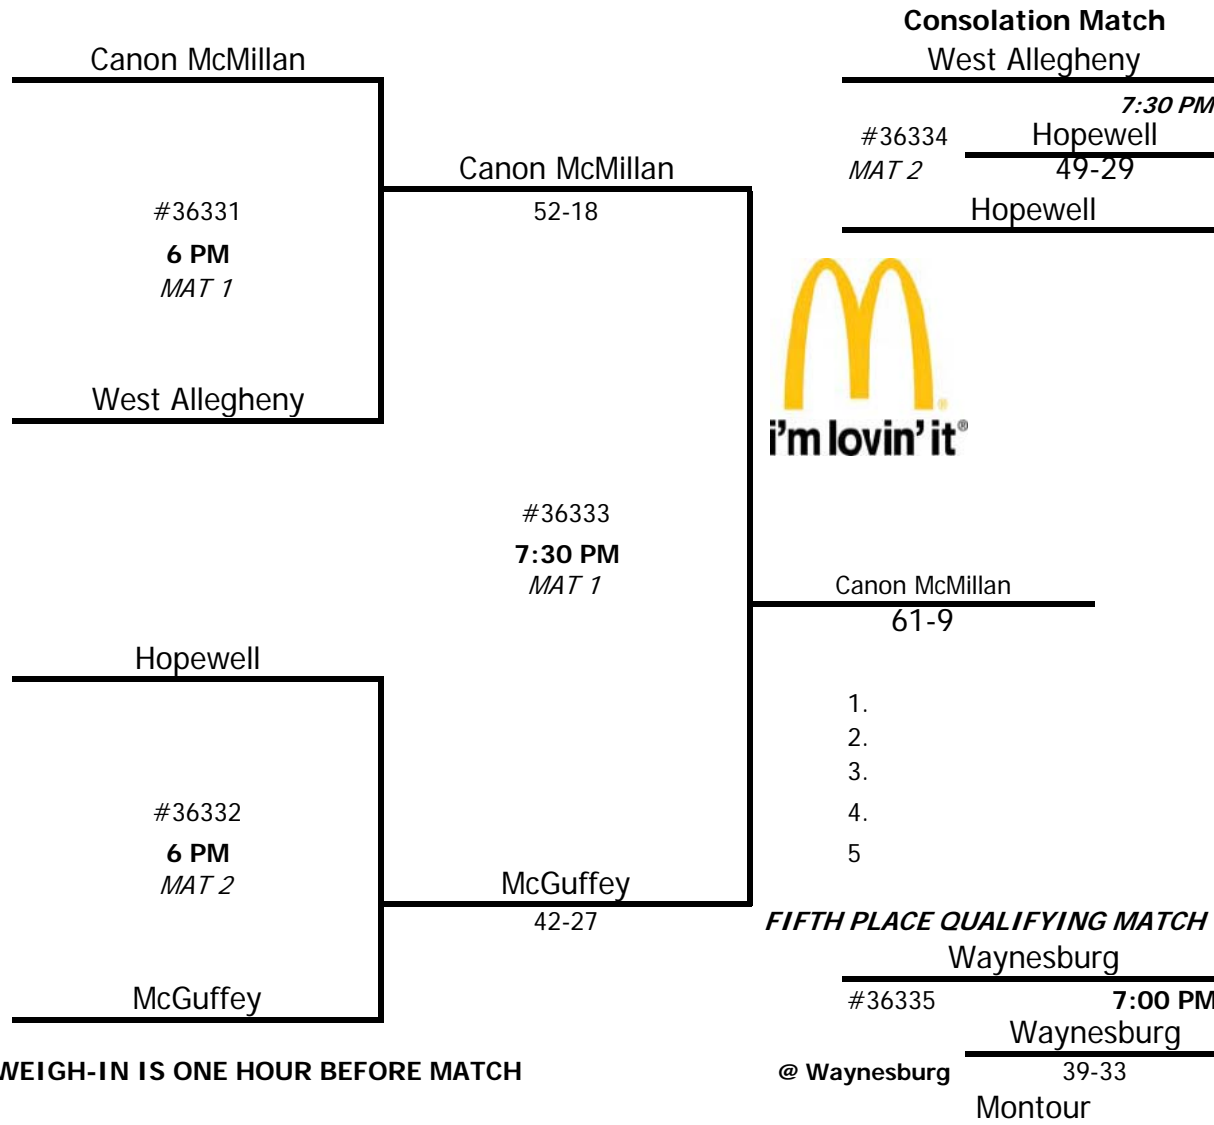

2012-2013 WPIAL/McDONALDS TEAM WRESTLING TOURNAMENT
SECTION CHAMPIONSHIPS
January 23, 2013

Class: AAA **Section:** 4 **Site:** Canon McMillan

WEIGH-IN IS ONE HOUR BEFORE MATCH