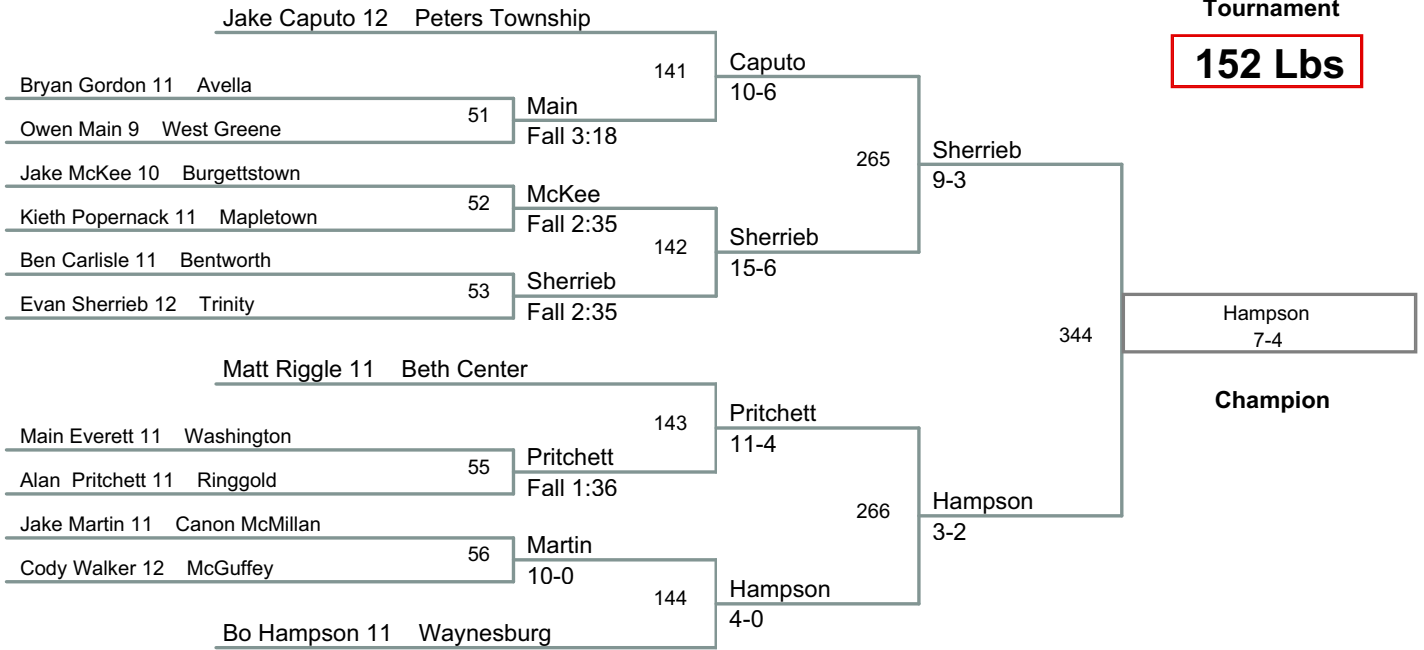

2013 Tri County
Tournament

138 Lbs

2013 Tri County
Tournament

145 Lbs

2013 Tri County
Tournament

152 Lbs

2013 Tri County
Tournament

160 Lbs

2013 Tri County
Tournament

170 Lbs

2013 Tri County
Tournament

182 Lbs

2013 Tri County
Tournament

220 Lbs

2013 Tri County
Tournament

285 Lbs