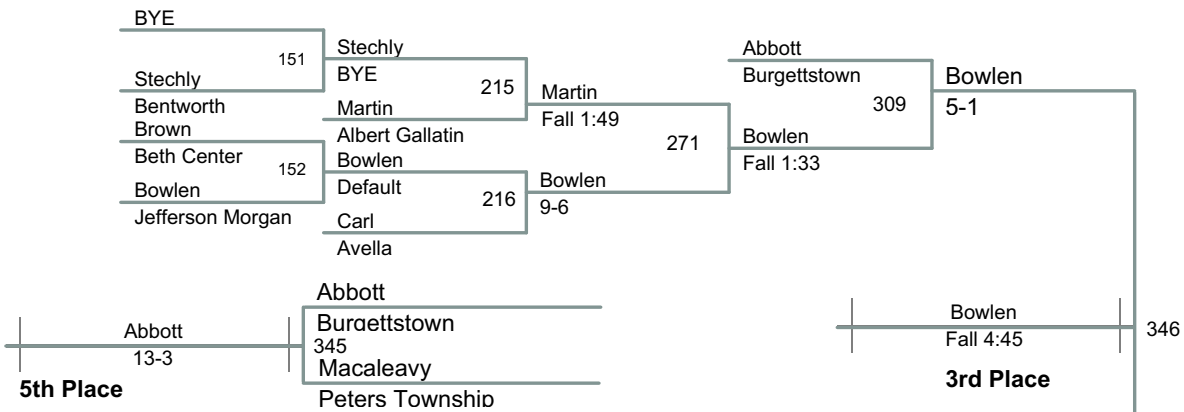

2013 Tri County
Tournament

138 Lbs

2013 Tri County
Tournament

145 Lbs

2013 Tri County
Tournament

152 Lbs

2013 Tri County
Tournament

160 Lbs