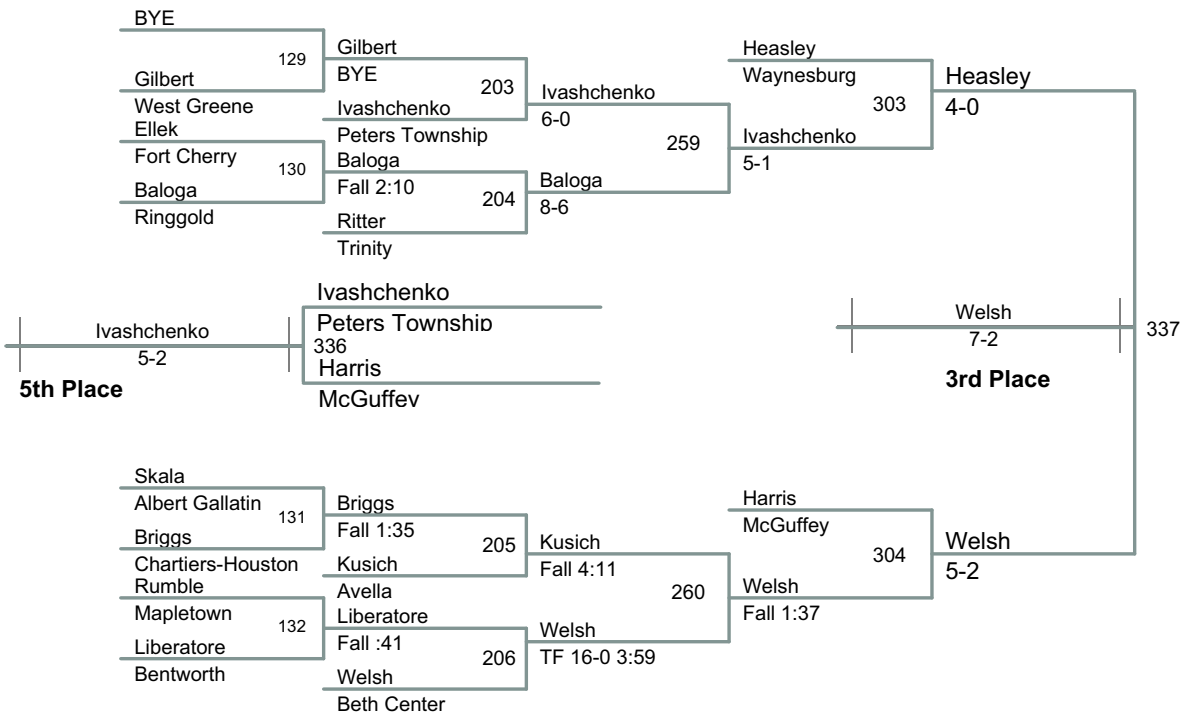

2013 Tri County
Tournament

106 Lbs

2013 Tri County
Tournament

120 Lbs

2013 Tri County
Tournament

126 Lbs

2013 Tri County
Tournament

132 Lbs

2013 Tri County
Tournament

138 Lbs

2013 Tri County
Tournament

145 Lbs

2013 Tri County
Tournament

152 Lbs

2013 Tri County
Tournament

160 Lbs

2013 Tri County
Tournament

170 Lbs

2013 Tri County
Tournament

182 Lbs

2013 Tri County
Tournament

220 Lbs

2013 Tri County
Tournament

285 Lbs