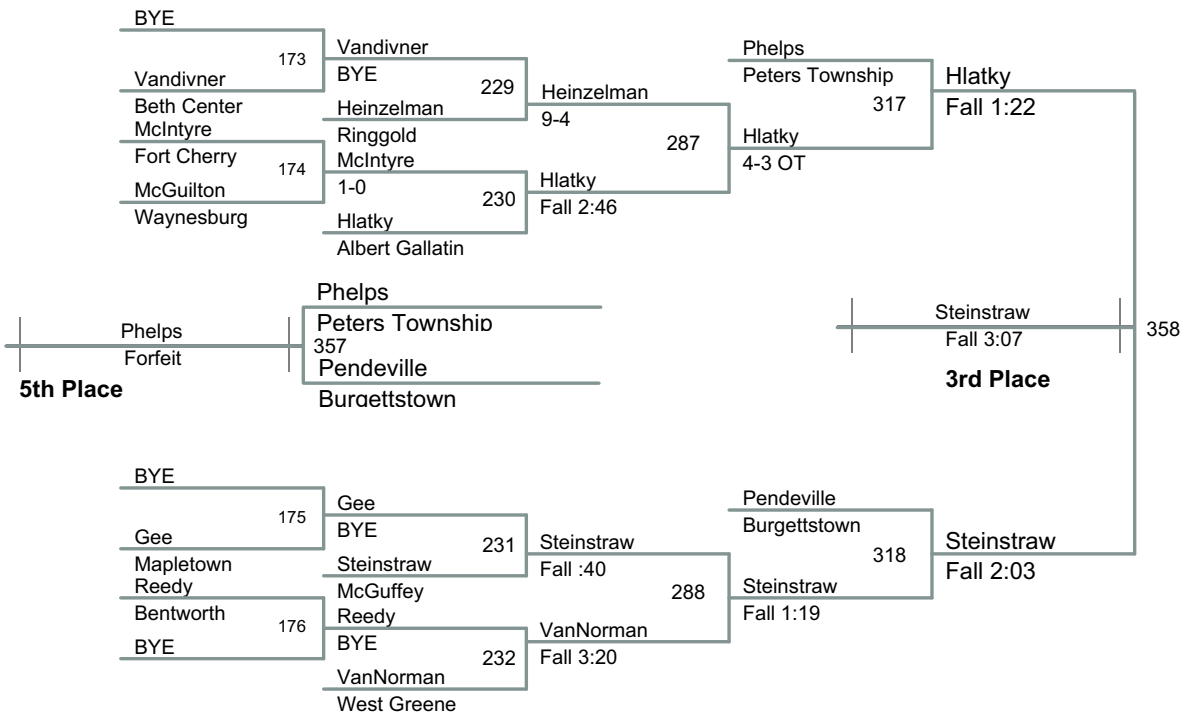

2013 Tri County
Tournament

170 Lbs

2013 Tri County
Tournament

182 Lbs

2013 Tri County
Tournament

220 Lbs

2013 Tri County
Tournament

285 Lbs