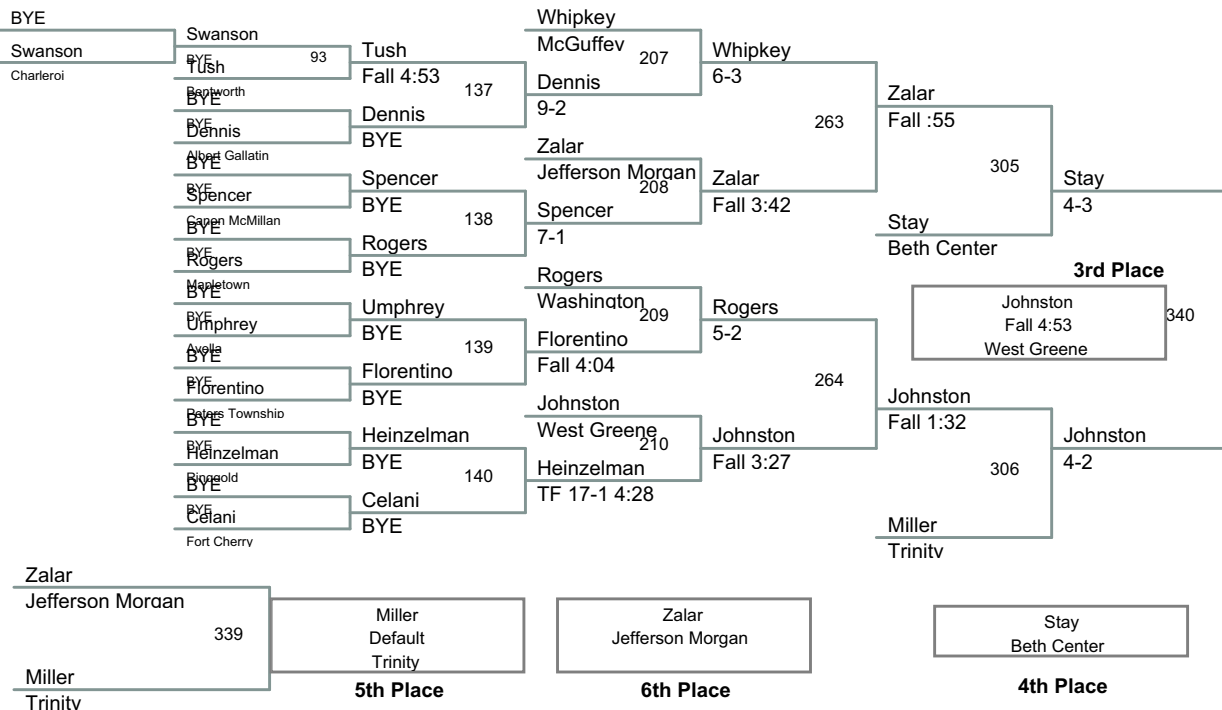

2013 Tri County
Tournament

106 Lbs

2013 Tri County
Tournament

120 Lbs

2013 Tri County
Tournament

126 Lbs

2013 Tri County
Tournament

132 Lbs

2013 Tri County
Tournament

138 Lbs

2013 Tri County
Tournament

145 Lbs

2013 Tri County
Tournament

152 Lbs

2013 Tri County
Tournament

160 Lbs

2013 Tri County
Tournament

170 Lbs

2013 Tri County
Tournament

182 Lbs

2013 Tri County
Tournament

220 Lbs

2013 Tri County
Tournament

285 Lbs