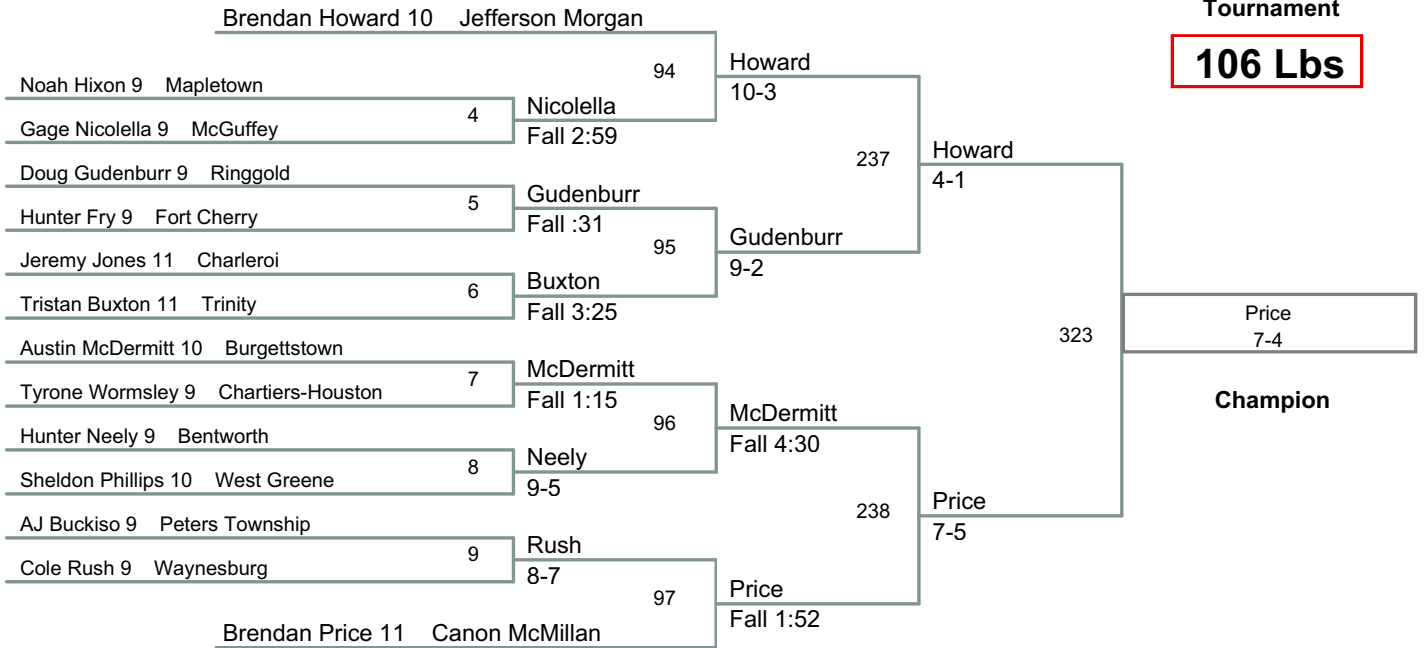

2013 Tri County
Tournament

106 Lbs

2013 Tri County
Tournament

120 Lbs

2013 Tri County
Tournament

126 Lbs

2013 Tri County
Tournament

132 Lbs

2013 Tri County
Tournament

138 Lbs

2013 Tri County
Tournament

145 Lbs

2013 Tri County
Tournament

152 Lbs

2013 Tri County
Tournament

160 Lbs

2013 Tri County
Tournament

170 Lbs

2013 Tri County
Tournament

182 Lbs

2013 Tri County
Tournament

220 Lbs

2013 Tri County
Tournament

285 Lbs