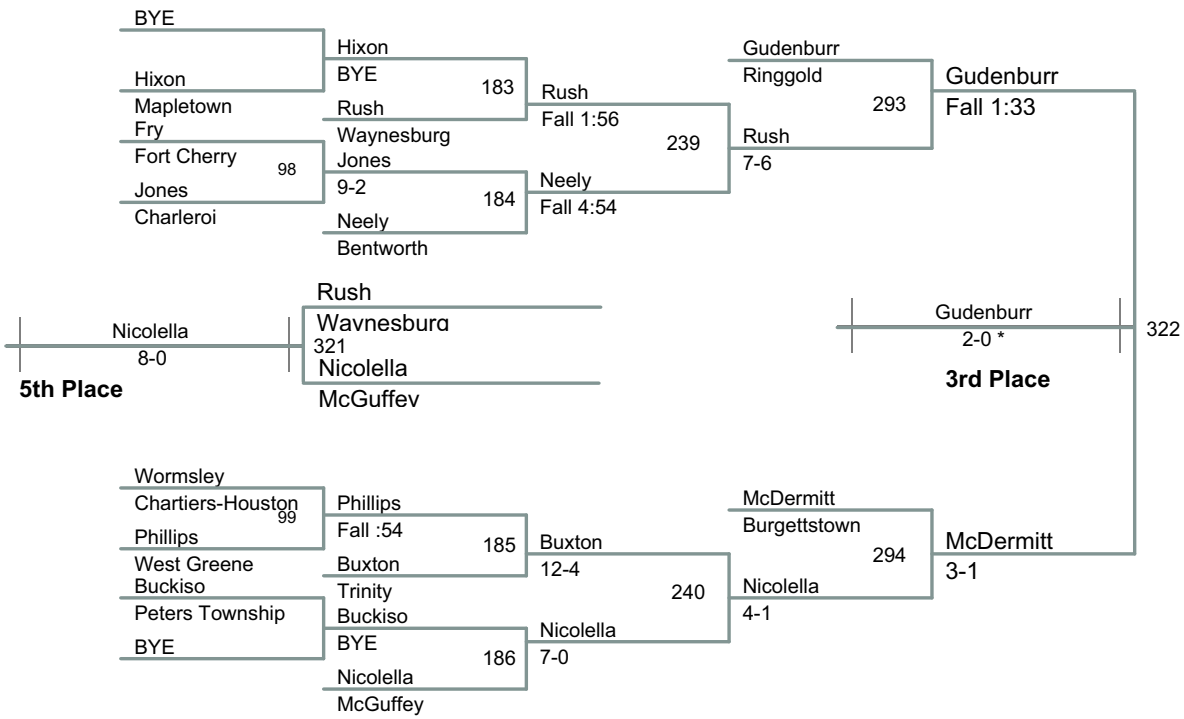

2013 Tri County
Tournament

106 Lbs

2013 Tri County
Tournament

120 Lbs

2013 Tri County
Tournament

126 Lbs

2013 Tri County
Tournament

132 Lbs

2013 Tri County
Tournament

138 Lbs

2013 Tri County
Tournament

145 Lbs

2013 Tri County
Tournament

152 Lbs

2013 Tri County
Tournament

160 Lbs

2013 Tri County
Tournament

170 Lbs

2013 Tri County
Tournament

182 Lbs

2013 Tri County
Tournament

220 Lbs

2013 Tri County
Tournament

285 Lbs