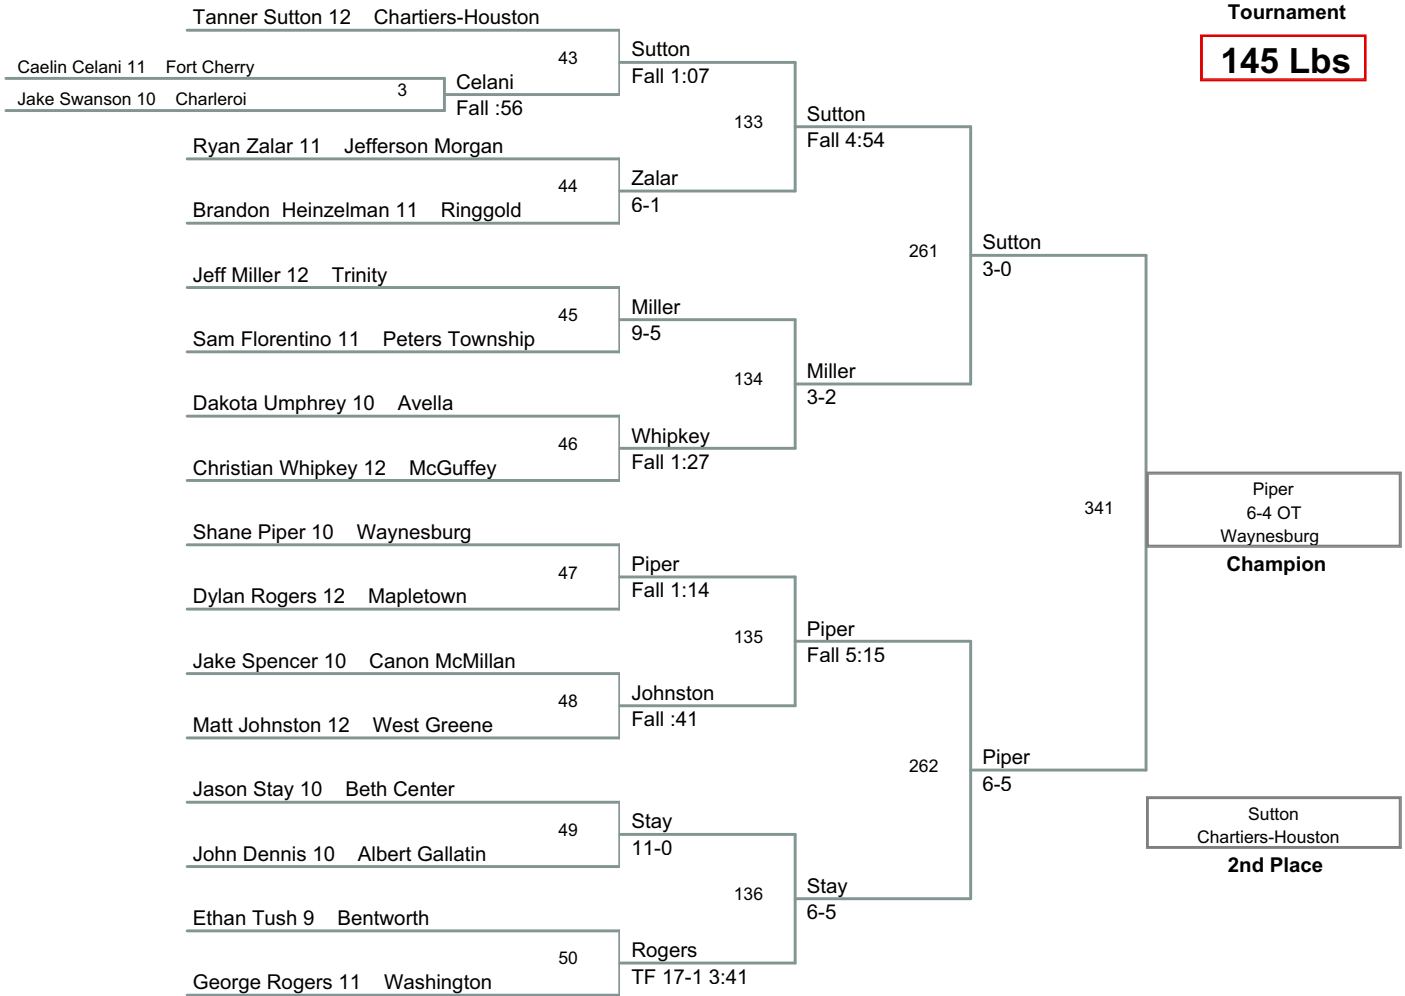

2013 Tri County
Tournament

106 Lbs

2013 Tri County
Tournament

120 Lbs

2013 Tri County
Tournament

126 Lbs

2013 Tri County
Tournament

132 Lbs

2013 Tri County
Tournament

138 Lbs

2013 Tri County
Tournament

145 Lbs

2013 Tri County
Tournament

152 Lbs

2013 Tri County
Tournament

160 Lbs

2013 Tri County
Tournament

170 Lbs

2013 Tri County
Tournament

182 Lbs

2013 Tri County
Tournament

220 Lbs

2013 Tri County
Tournament

285 Lbs