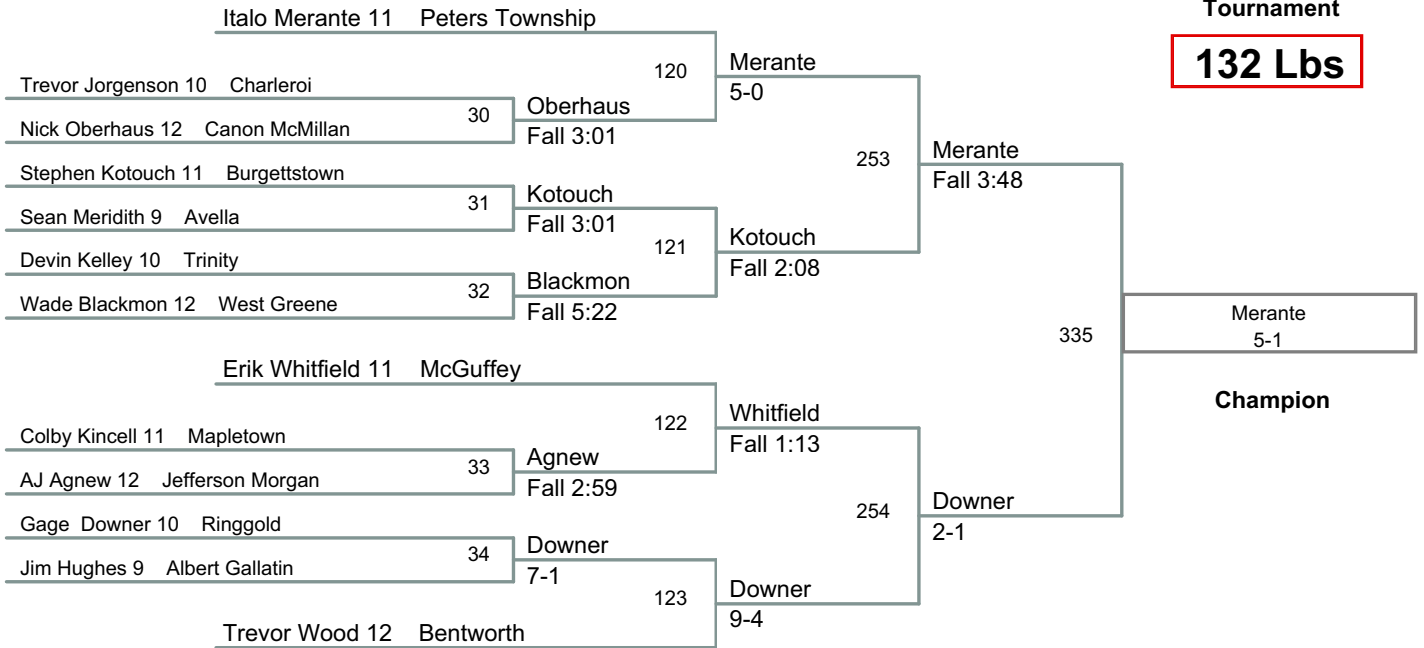

2013 Tri County
Tournament

106 Lbs

2013 Tri County
Tournament

120 Lbs

2013 Tri County
Tournament

126 Lbs

2013 Tri County
Tournament

132 Lbs

2013 Tri County
Tournament

138 Lbs

2013 Tri County
Tournament

145 Lbs

2013 Tri County
Tournament

152 Lbs

2013 Tri County
Tournament

160 Lbs

2013 Tri County
Tournament

170 Lbs

2013 Tri County
Tournament

182 Lbs

2013 Tri County
Tournament

220 Lbs

2013 Tri County
Tournament

285 Lbs