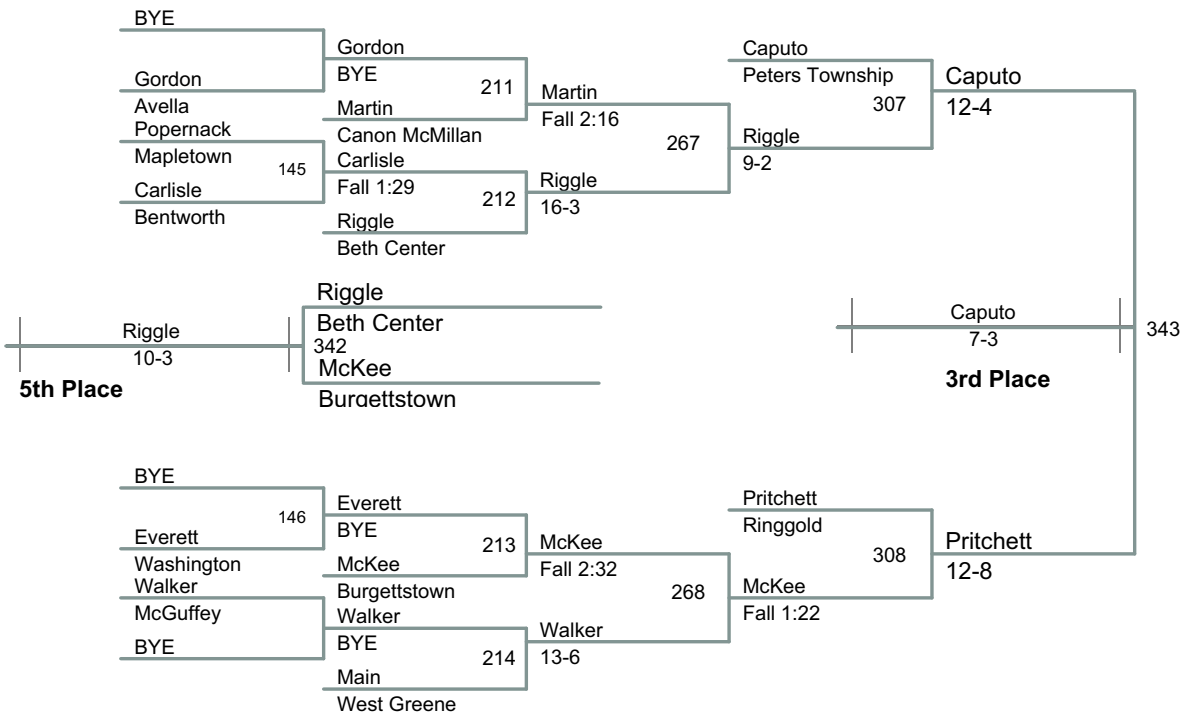

2013 Tri County
Tournament

138 Lbs

2013 Tri County
Tournament

145 Lbs

2013 Tri County
Tournament

152 Lbs

2013 Tri County
Tournament

160 Lbs

2013 Tri County
Tournament

170 Lbs

2013 Tri County
Tournament

182 Lbs

2013 Tri County
Tournament

220 Lbs

2013 Tri County
Tournament

285 Lbs