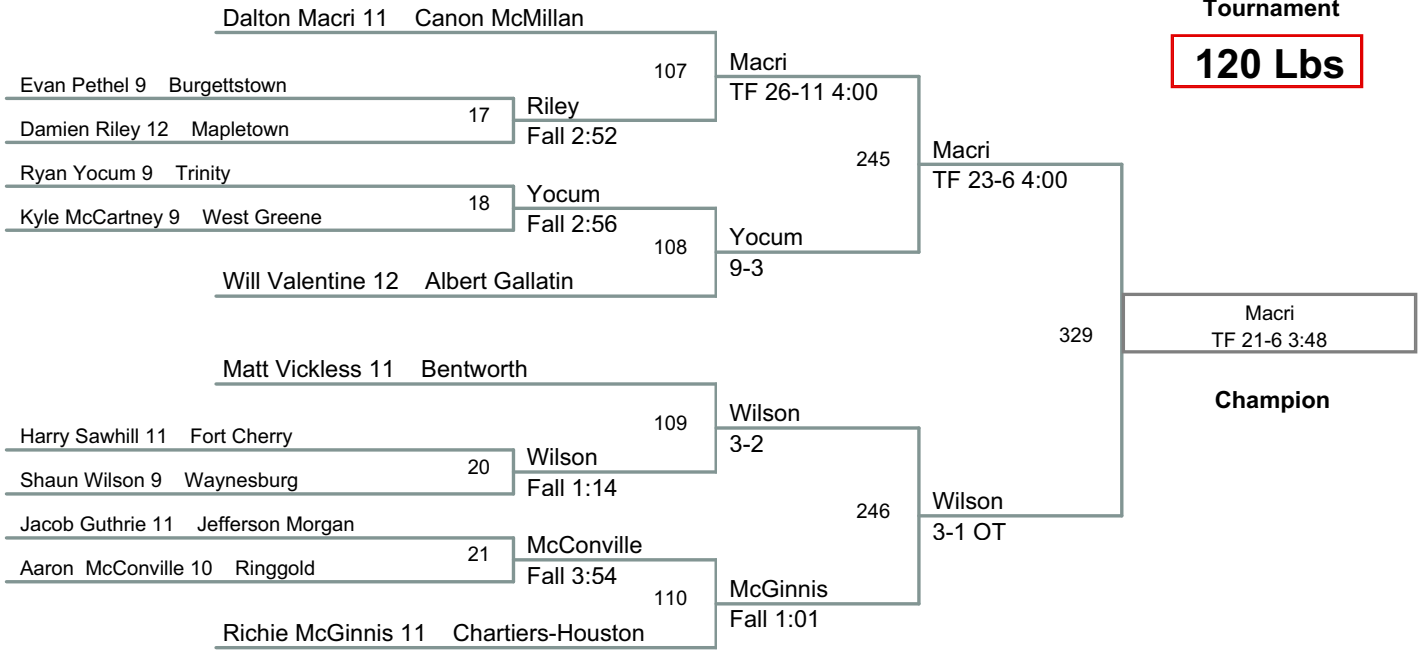

2013 Tri County
Tournament

106 Lbs

2013 Tri County
Tournament

120 Lbs

2013 Tri County
Tournament

126 Lbs

2013 Tri County
Tournament

132 Lbs

2013 Tri County
Tournament

138 Lbs

2013 Tri County
Tournament

145 Lbs

2013 Tri County
Tournament

152 Lbs

2013 Tri County
Tournament

160 Lbs

2013 Tri County
Tournament

170 Lbs

2013 Tri County
Tournament

182 Lbs

2013 Tri County
Tournament

220 Lbs

2013 Tri County
Tournament

285 Lbs