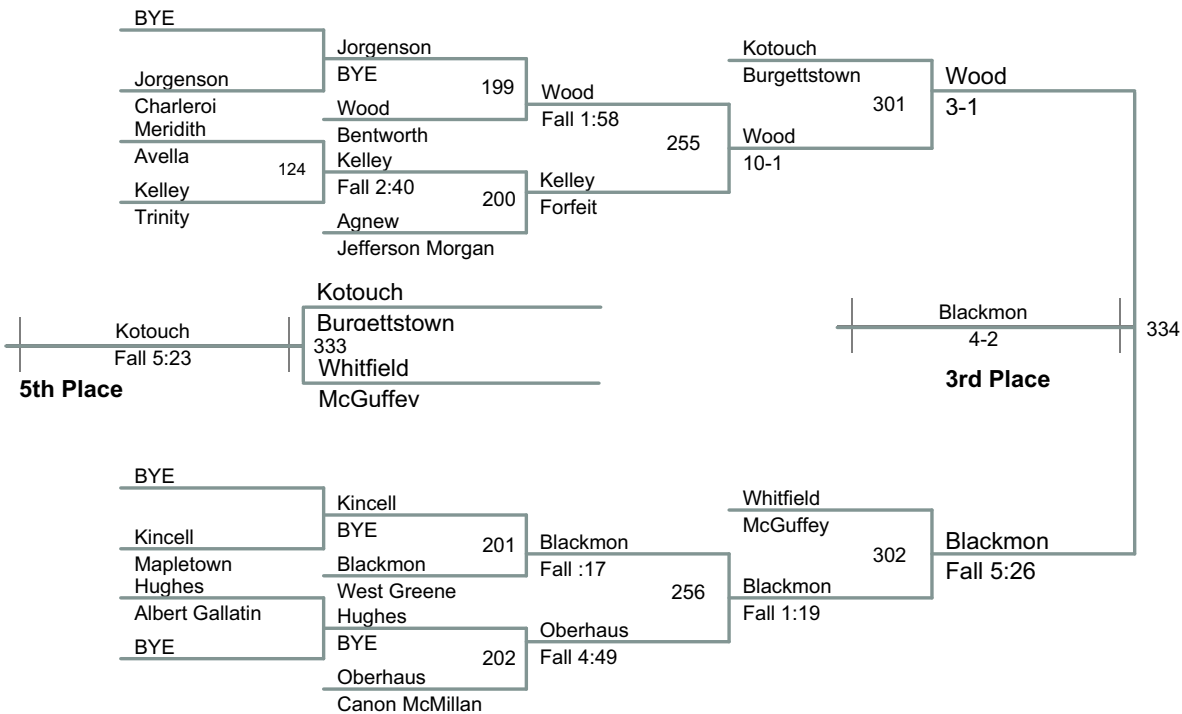

2013 Tri County
Tournament

106 Lbs

2013 Tri County
Tournament

120 Lbs

2013 Tri County
Tournament

126 Lbs

2013 Tri County
Tournament

132 Lbs

2013 Tri County
Tournament

138 Lbs

2013 Tri County
Tournament

145 Lbs

2013 Tri County
Tournament

152 Lbs

2013 Tri County
Tournament

160 Lbs

2013 Tri County
Tournament

170 Lbs

2013 Tri County
Tournament

182 Lbs

2013 Tri County
Tournament

220 Lbs

2013 Tri County
Tournament

285 Lbs