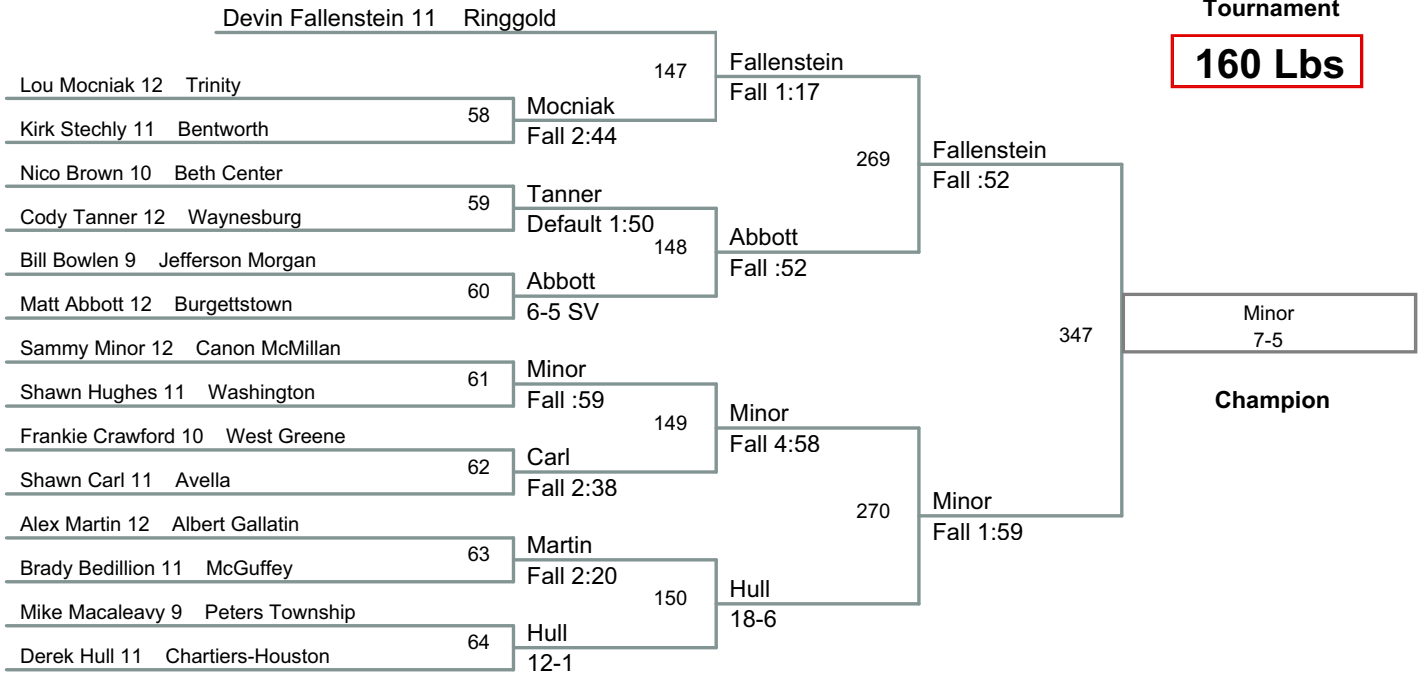

2013 Tri County
Tournament

138 Lbs

2013 Tri County
Tournament

145 Lbs

2013 Tri County
Tournament

152 Lbs

2013 Tri County
Tournament

160 Lbs

2013 Tri County
Tournament

170 Lbs

2013 Tri County
Tournament

182 Lbs

2013 Tri County
Tournament

220 Lbs

2013 Tri County
Tournament

285 Lbs