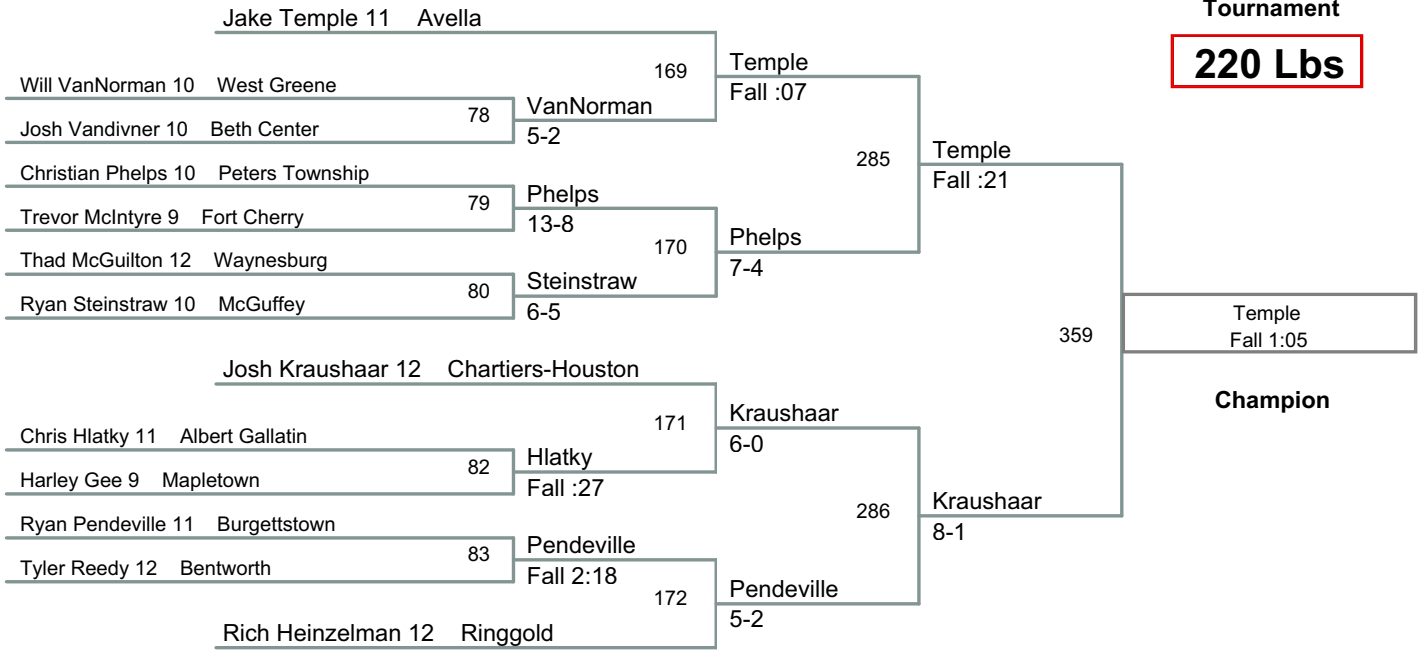

2013 Tri County
Tournament

170 Lbs

2013 Tri County
Tournament

182 Lbs

2013 Tri County
Tournament

220 Lbs

2013 Tri County
Tournament

285 Lbs