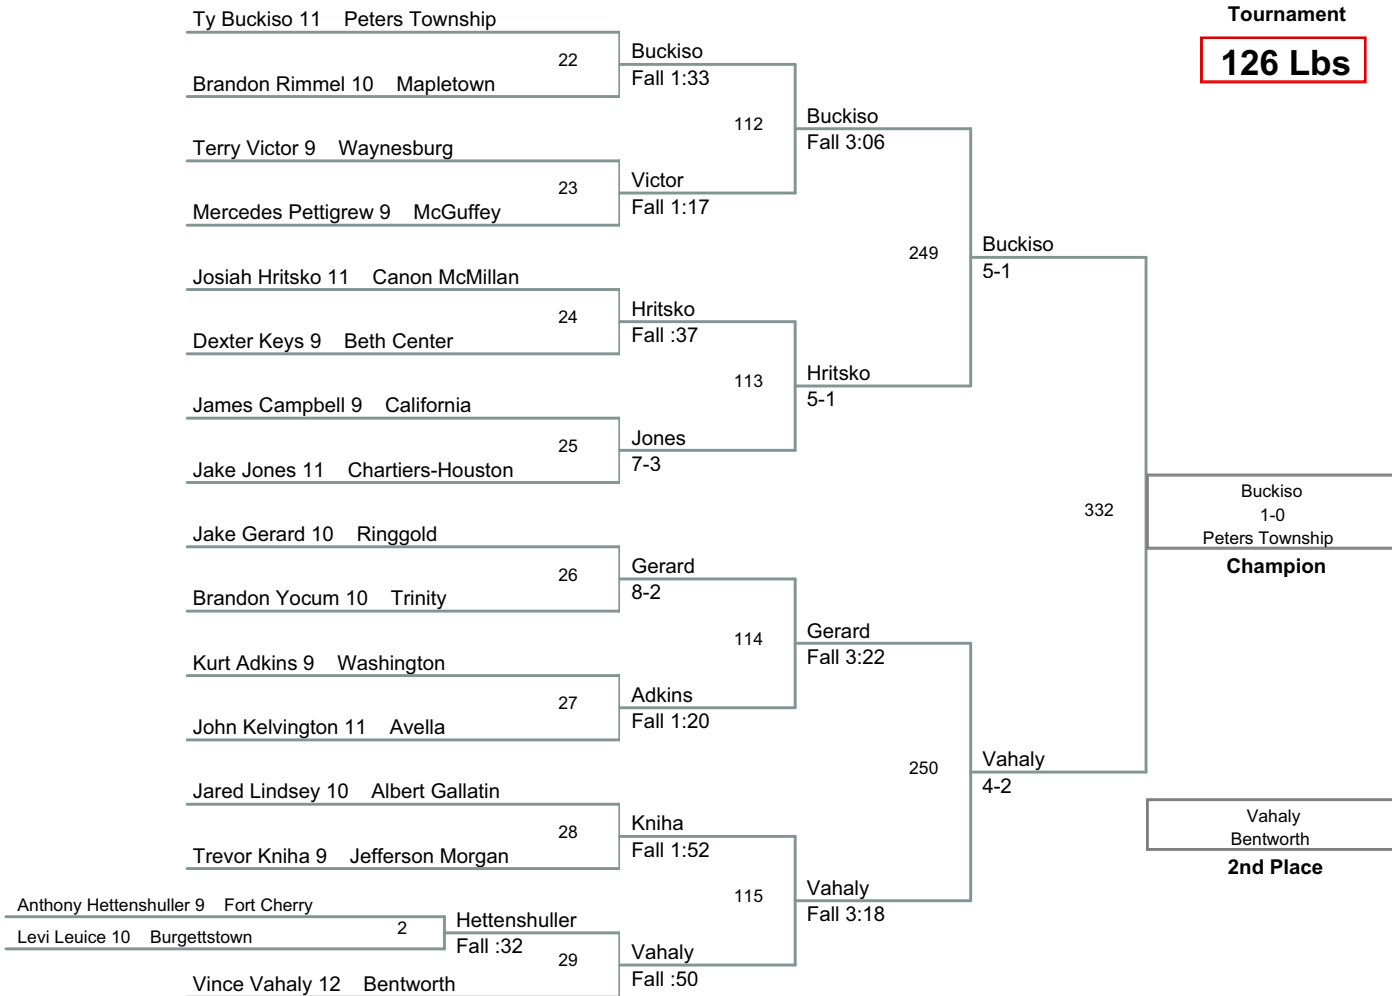

2013 Tri County
Tournament

106 Lbs

2013 Tri County
Tournament

120 Lbs

2013 Tri County
Tournament

126 Lbs

2013 Tri County
Tournament

132 Lbs

2013 Tri County
Tournament

138 Lbs

2013 Tri County
Tournament

145 Lbs

2013 Tri County
Tournament

152 Lbs

2013 Tri County
Tournament

160 Lbs

2013 Tri County
Tournament

170 Lbs

2013 Tri County
Tournament

182 Lbs

2013 Tri County
Tournament

220 Lbs

2013 Tri County
Tournament

285 Lbs