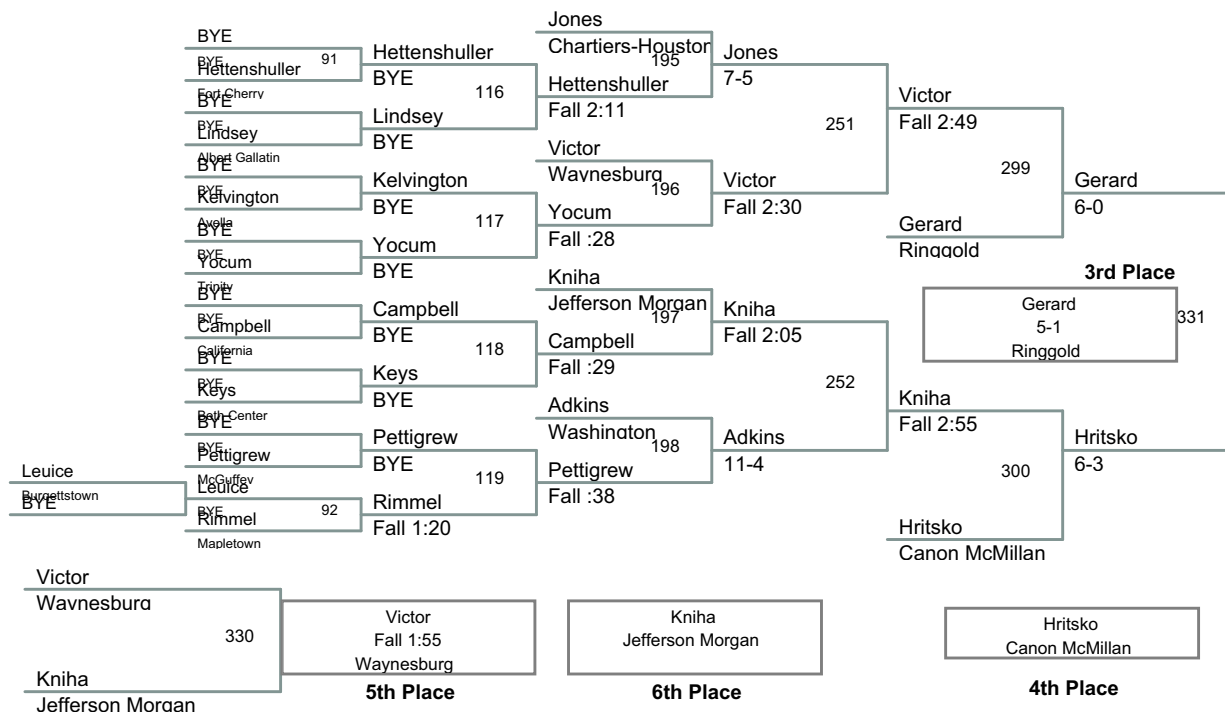

2013 Tri County
Tournament

106 Lbs

2013 Tri County
Tournament

120 Lbs

2013 Tri County
Tournament

126 Lbs

2013 Tri County
Tournament

132 Lbs

2013 Tri County
Tournament

138 Lbs

2013 Tri County
Tournament

145 Lbs

2013 Tri County
Tournament

152 Lbs

2013 Tri County
Tournament

160 Lbs

2013 Tri County
Tournament

170 Lbs

2013 Tri County
Tournament

182 Lbs

2013 Tri County
Tournament

220 Lbs

2013 Tri County
Tournament

285 Lbs