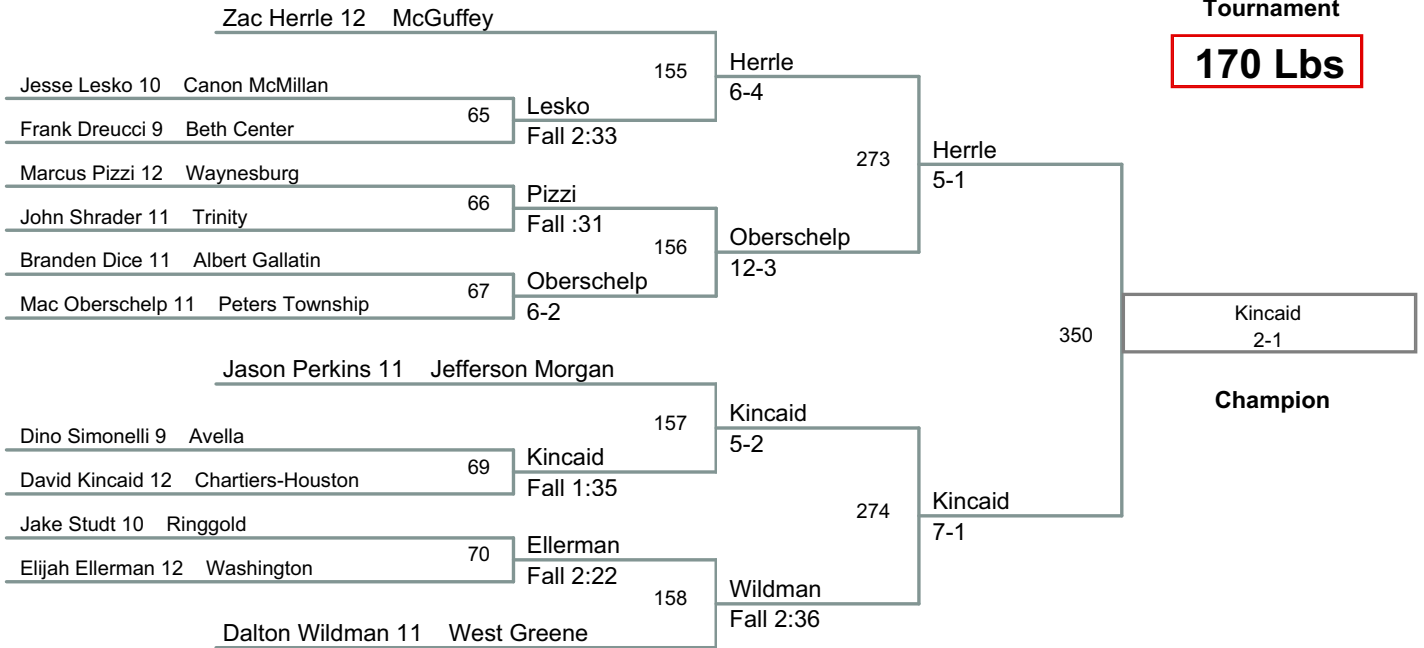

2013 Tri County
Tournament

170 Lbs