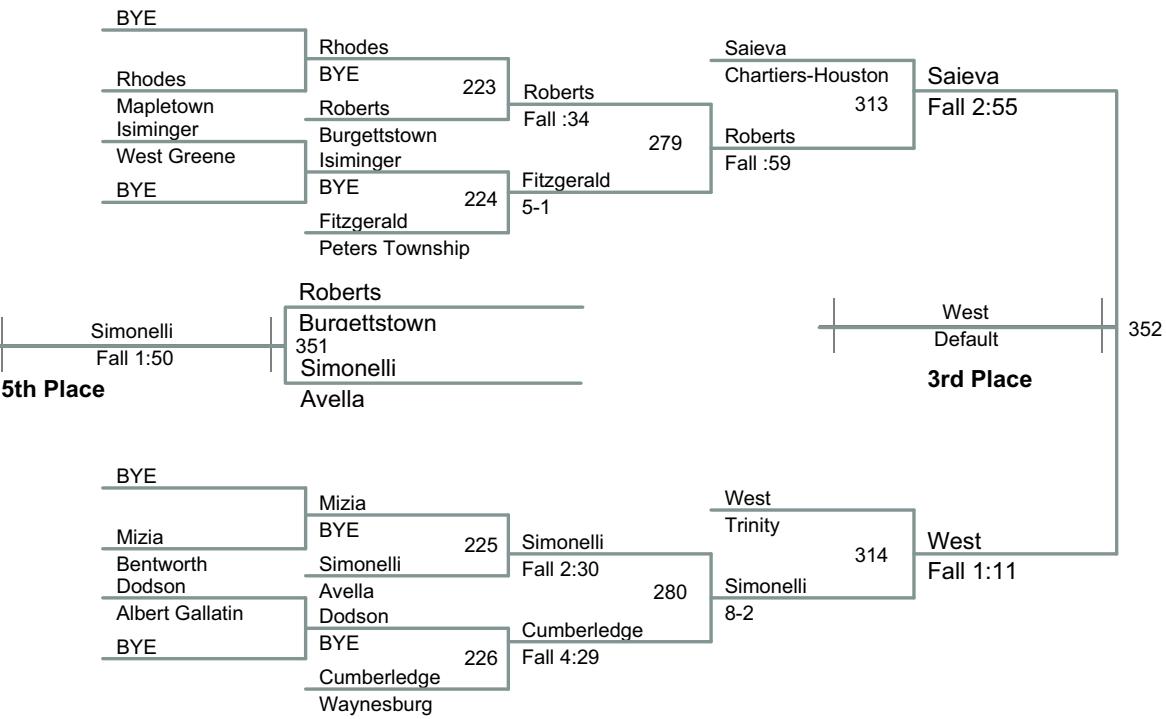

2013 Tri County
Tournament

138 Lbs

2013 Tri County
Tournament

145 Lbs

2013 Tri County
Tournament

152 Lbs

2013 Tri County
Tournament

160 Lbs

2013 Tri County
Tournament

170 Lbs

2013 Tri County
Tournament

182 Lbs

2013 Tri County
Tournament

220 Lbs

2013 Tri County
Tournament

285 Lbs