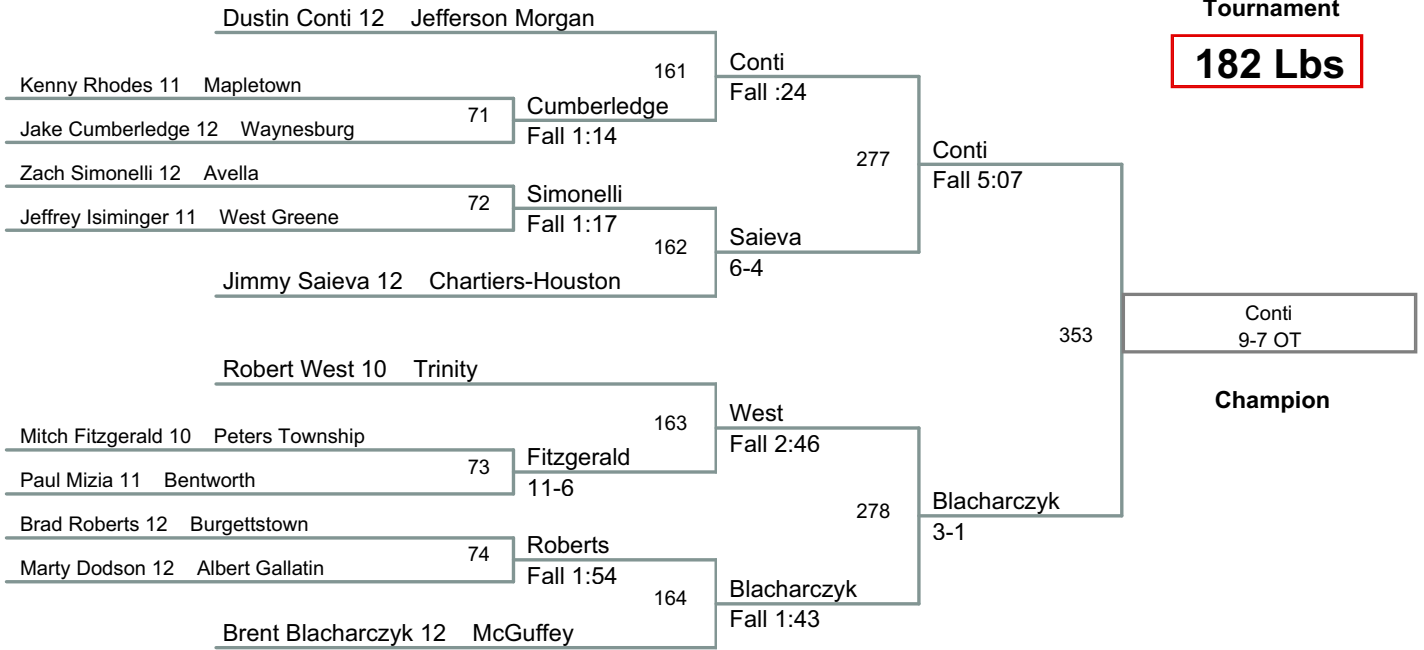

2013 Tri County
Tournament

182 Lbs