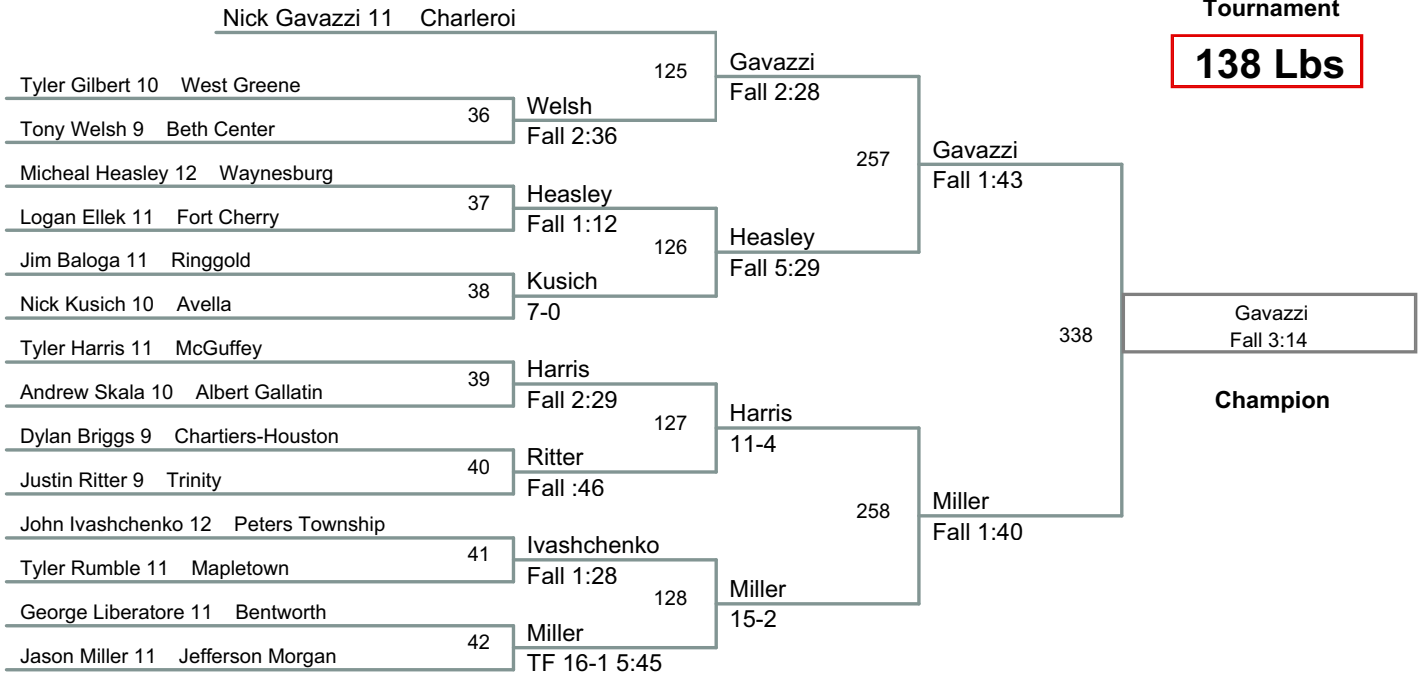

2013 Tri County
Tournament

106 Lbs

2013 Tri County
Tournament

120 Lbs

2013 Tri County
Tournament

126 Lbs

2013 Tri County
Tournament

132 Lbs

2013 Tri County
Tournament

138 Lbs

2013 Tri County
Tournament

145 Lbs

2013 Tri County
Tournament

152 Lbs

2013 Tri County
Tournament

160 Lbs

2013 Tri County
Tournament

170 Lbs

2013 Tri County
Tournament

182 Lbs

2013 Tri County
Tournament

220 Lbs

2013 Tri County
Tournament

285 Lbs