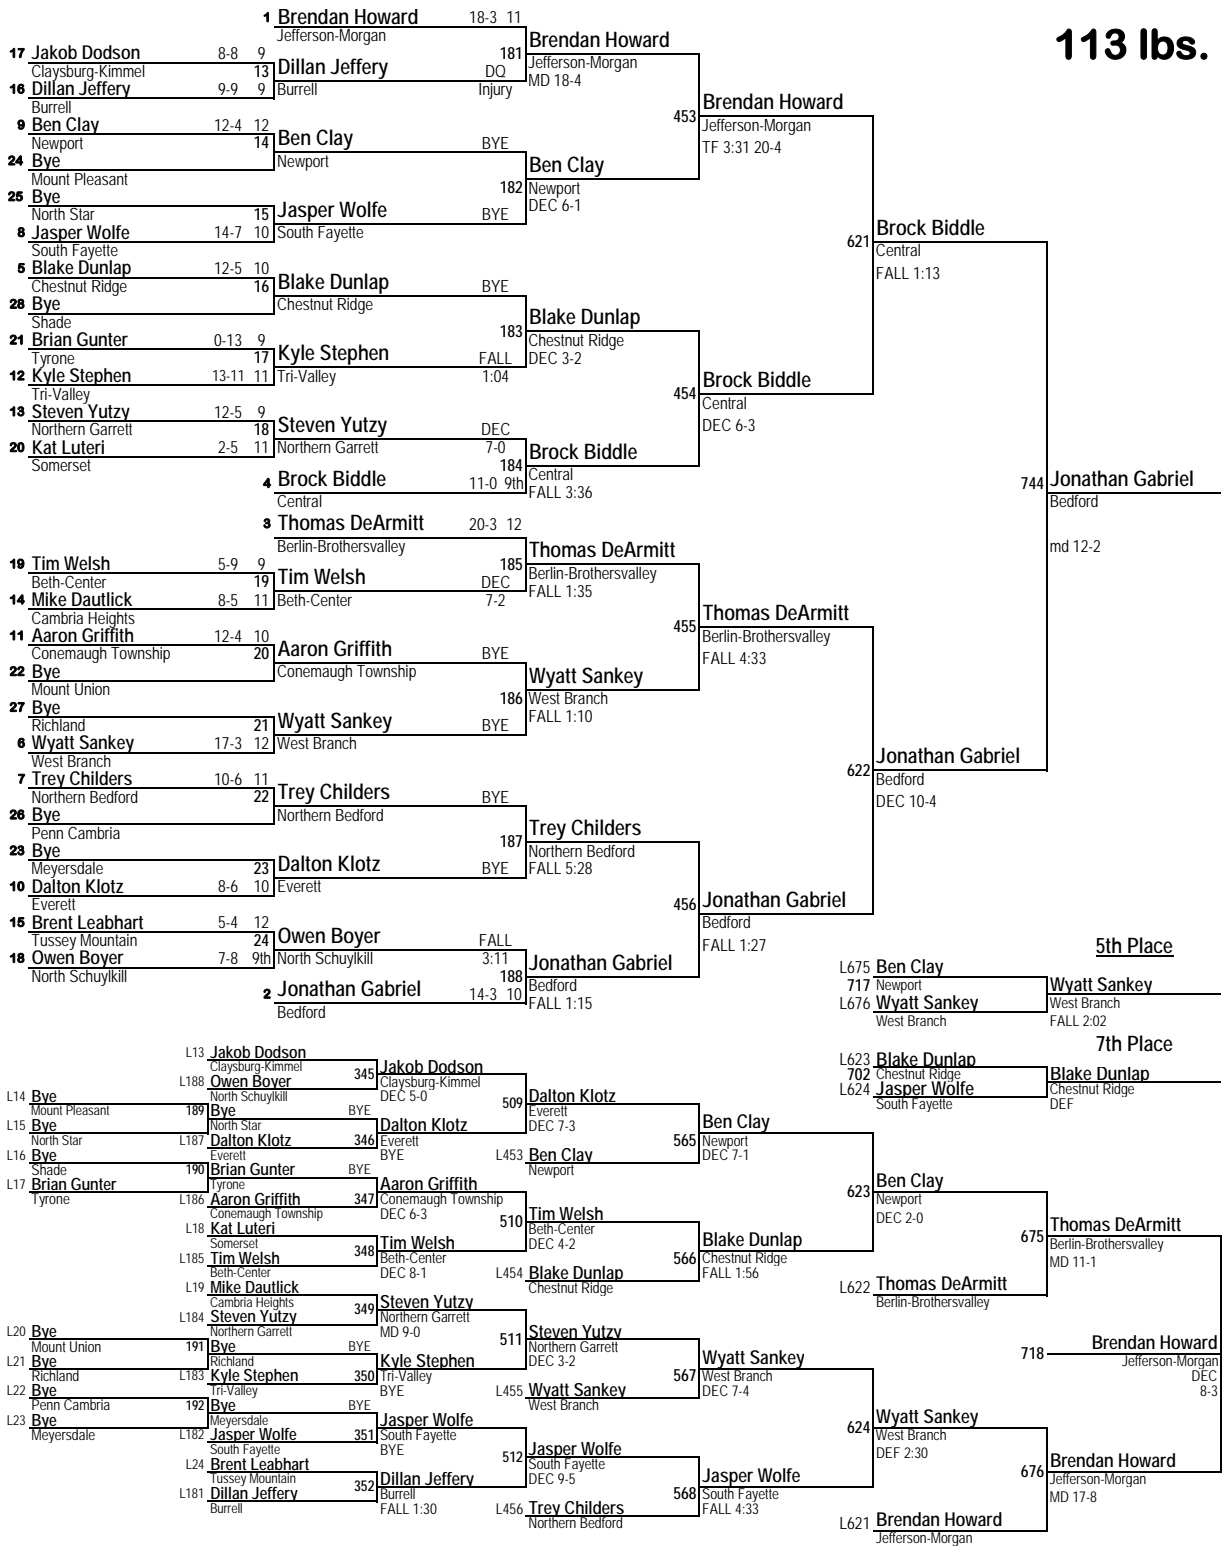

2014 Thomas Subaru Wrestling Tournament

106 lbs.

2014 Thomas Subaru Wrestling Tournament

113 lbs.

2014 Thomas Subaru Wrestling Tournament

120 lbs.

2014 Thomas Subaru Wrestling Tournament

126 lbs.

2014 Thomas Subaru Wrestling Tournament

132 lbs.

2014 Thomas Subaru Wrestling Tournament

138 lbs.

2014 Thomas Subaru Wrestling Tournament

145 lbs.

2014 Thomas Subaru Wrestling Tournament

152 lbs.

2014 Thomas Subaru Wrestling Tournament

160 lbs.

2014 Thomas Subaru Wrestling Tournament

170 lbs.

2014 Thomas Subaru Wrestling Tournament

182 lbs.

2014 Thomas Subaru Wrestling Tournament

195 lbs.