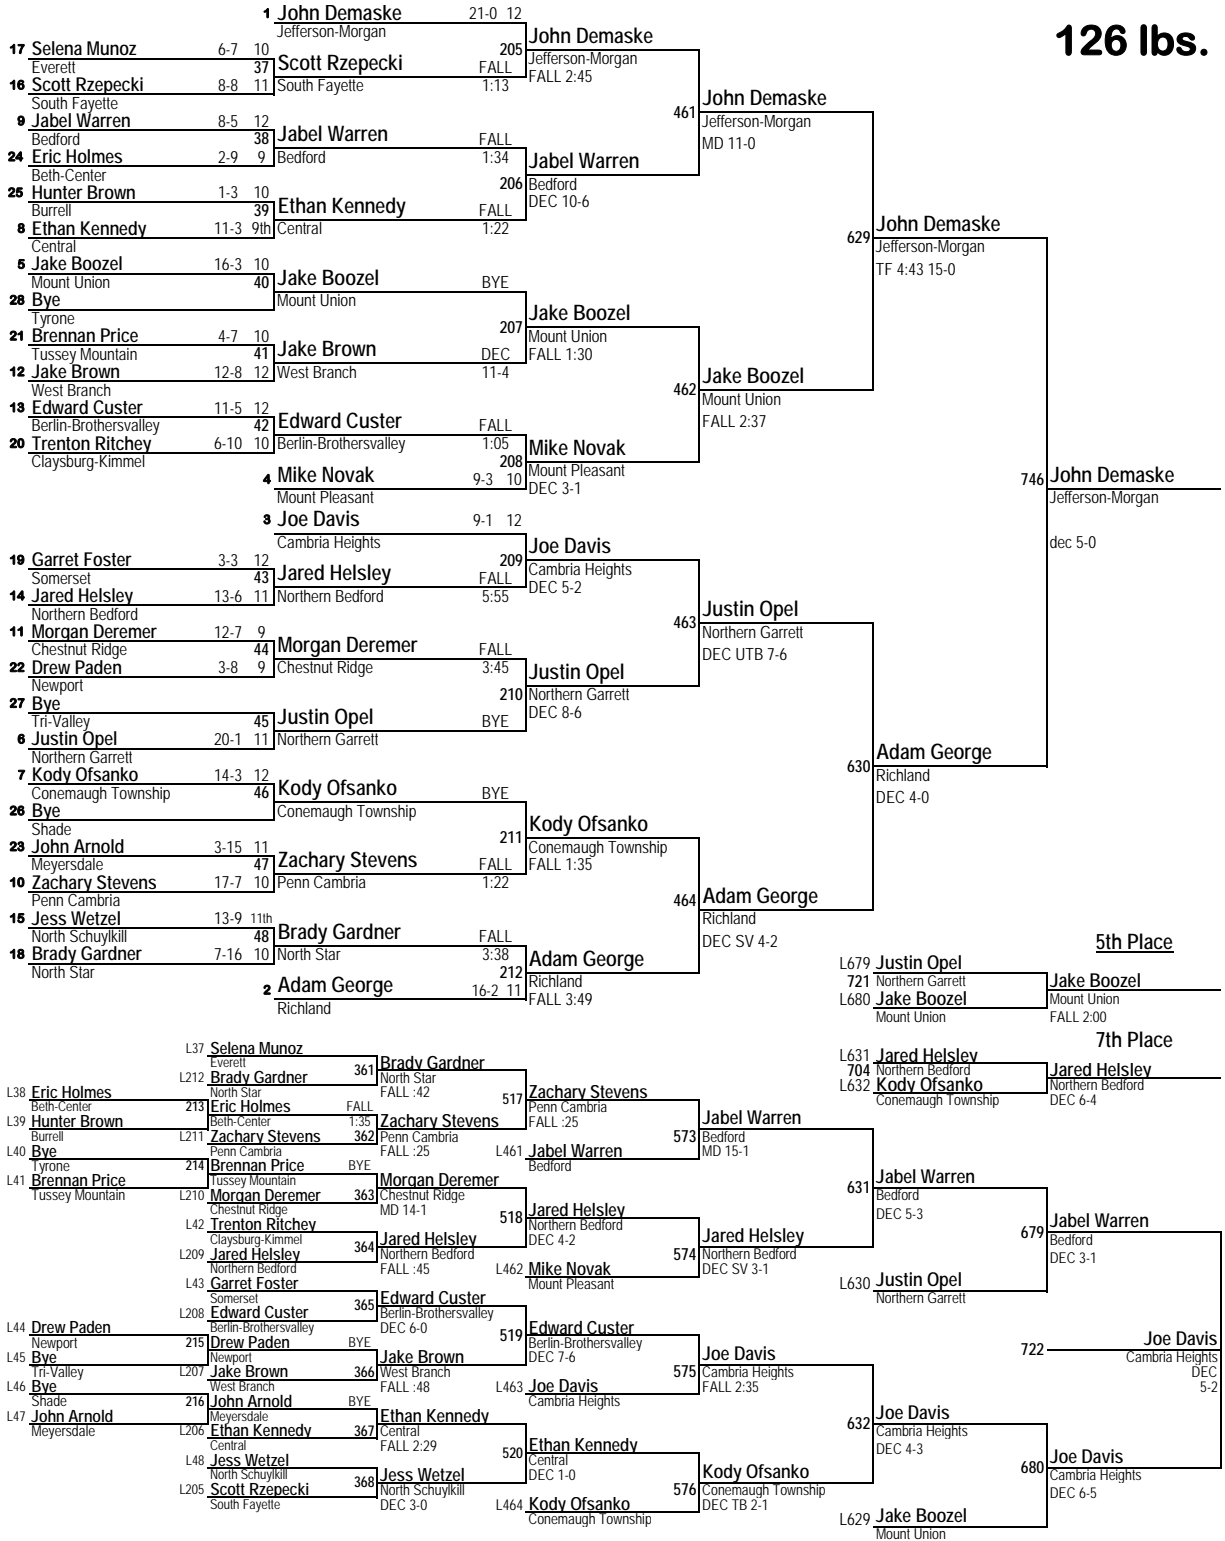

2014 Thomas Subaru Wrestling Tournament

106 lbs.

2014 Thomas Subaru Wrestling Tournament

113 lbs.

2014 Thomas Subaru Wrestling Tournament

120 lbs.

2014 Thomas Subaru Wrestling Tournament

126 lbs.

2014 Thomas Subaru Wrestling Tournament

132 lbs.

2014 Thomas Subaru Wrestling Tournament

138 lbs.

2014 Thomas Subaru Wrestling Tournament

145 lbs.

2014 Thomas Subaru Wrestling Tournament

152 lbs.

2014 Thomas Subaru Wrestling Tournament

160 lbs.

2014 Thomas Subaru Wrestling Tournament

170 lbs.

2014 Thomas Subaru Wrestling Tournament

182 lbs.

2014 Thomas Subaru Wrestling Tournament

195 lbs.

2014 Thomas Subaru Wrestling Tournament

220 lbs.

2014 Thomas Subaru Wrestling Tournament

285 lbs.