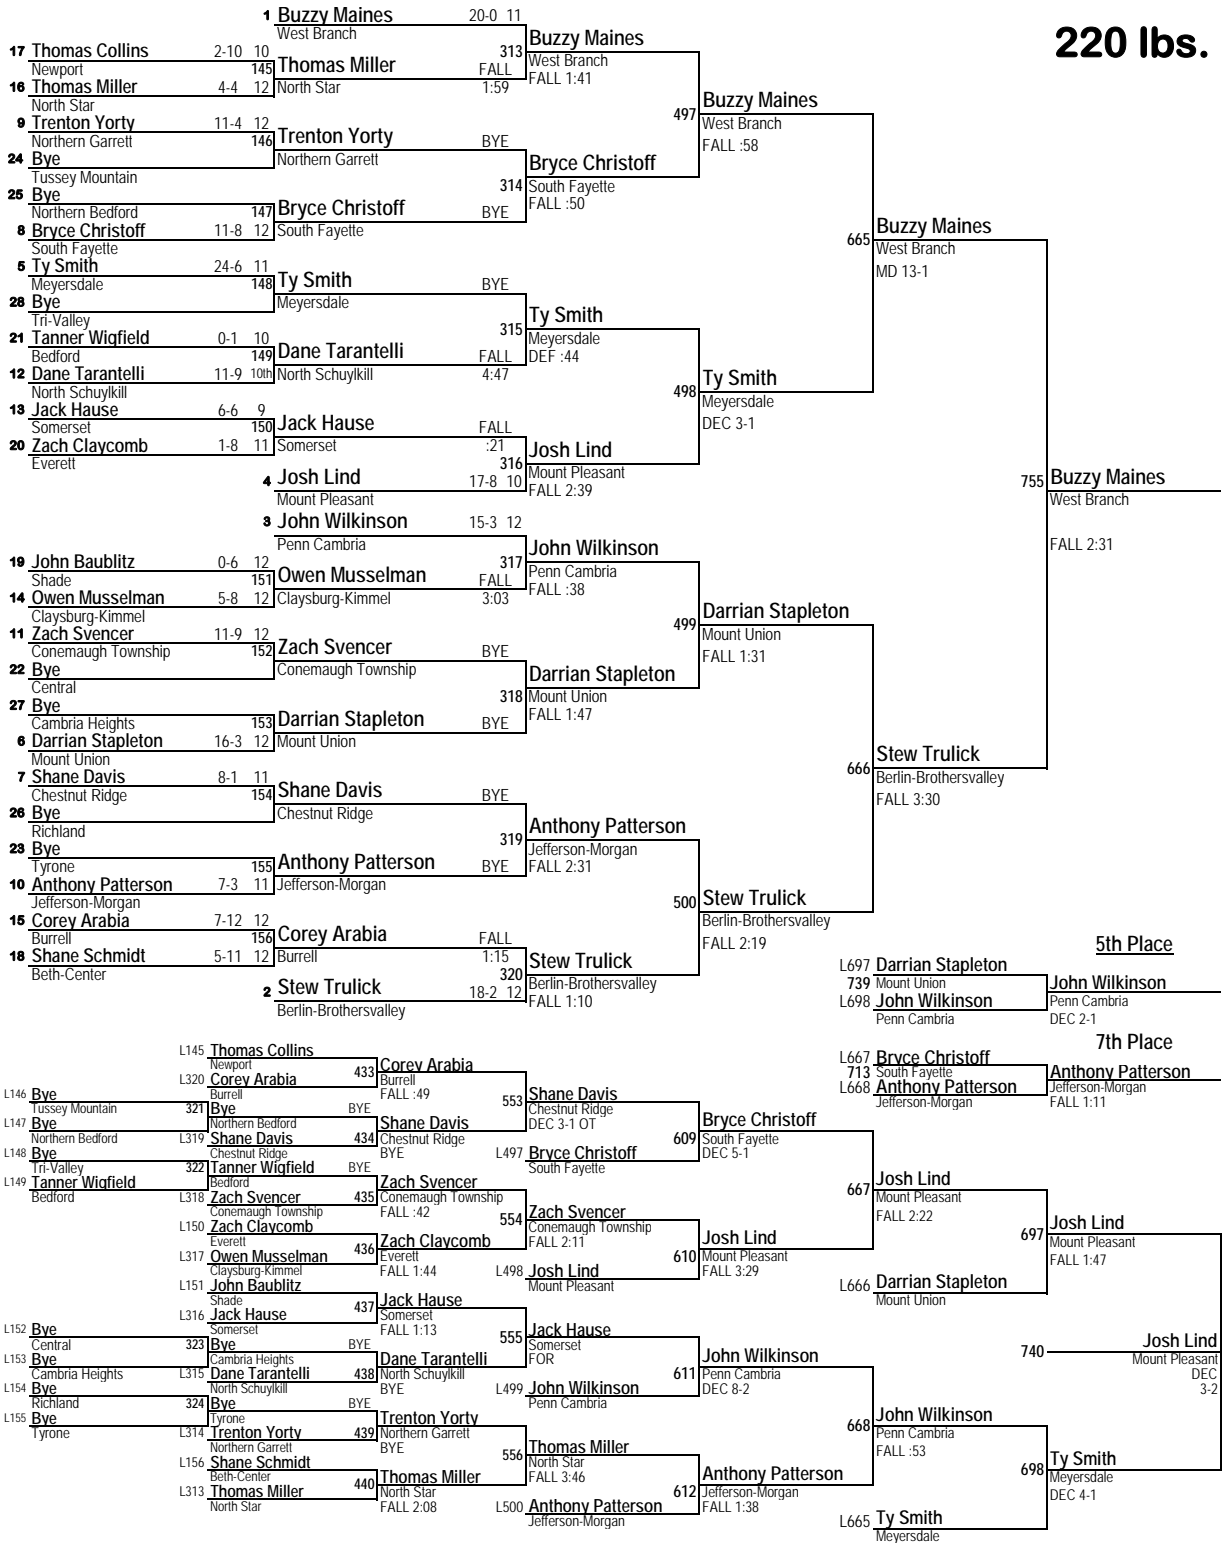

2014 Thomas Subaru Wrestling Tournament

220 lbs.