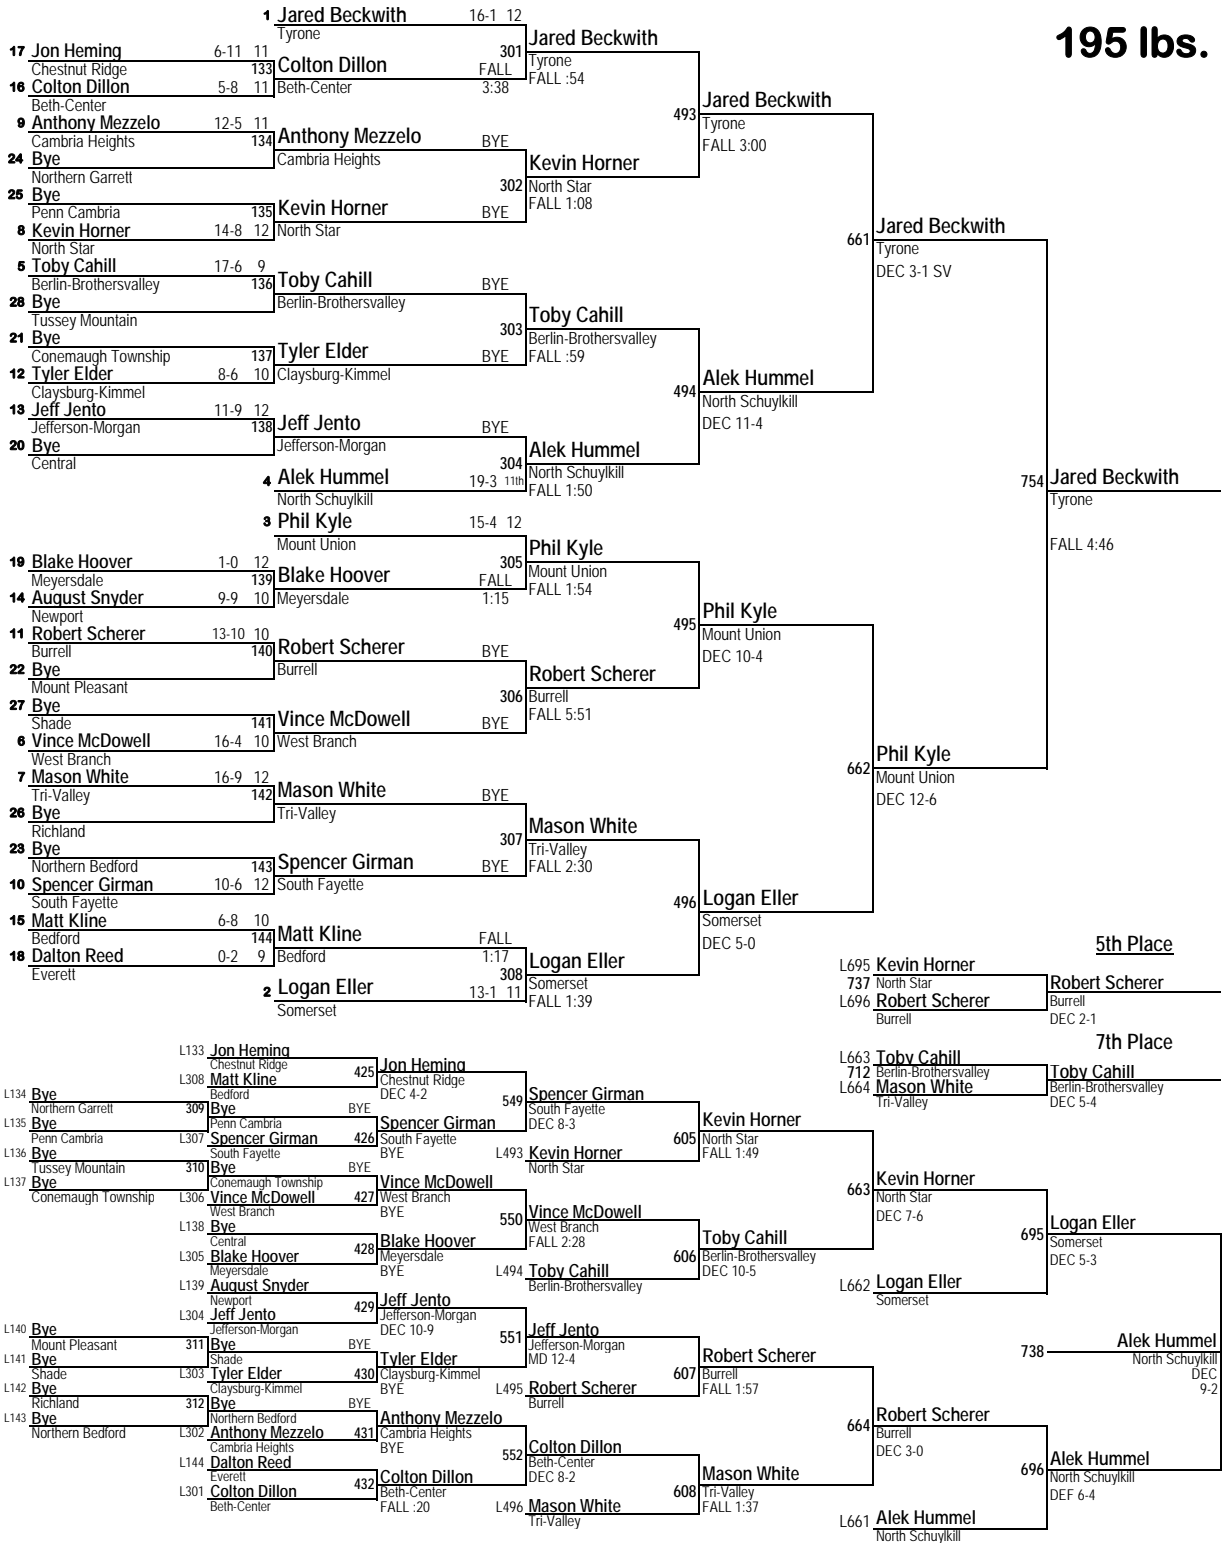

2014 Thomas Subaru Wrestling Tournament

160 lbs.

2014 Thomas Subaru Wrestling Tournament

170 lbs.

2014 Thomas Subaru Wrestling Tournament

182 lbs.

2014 Thomas Subaru Wrestling Tournament

195 lbs.