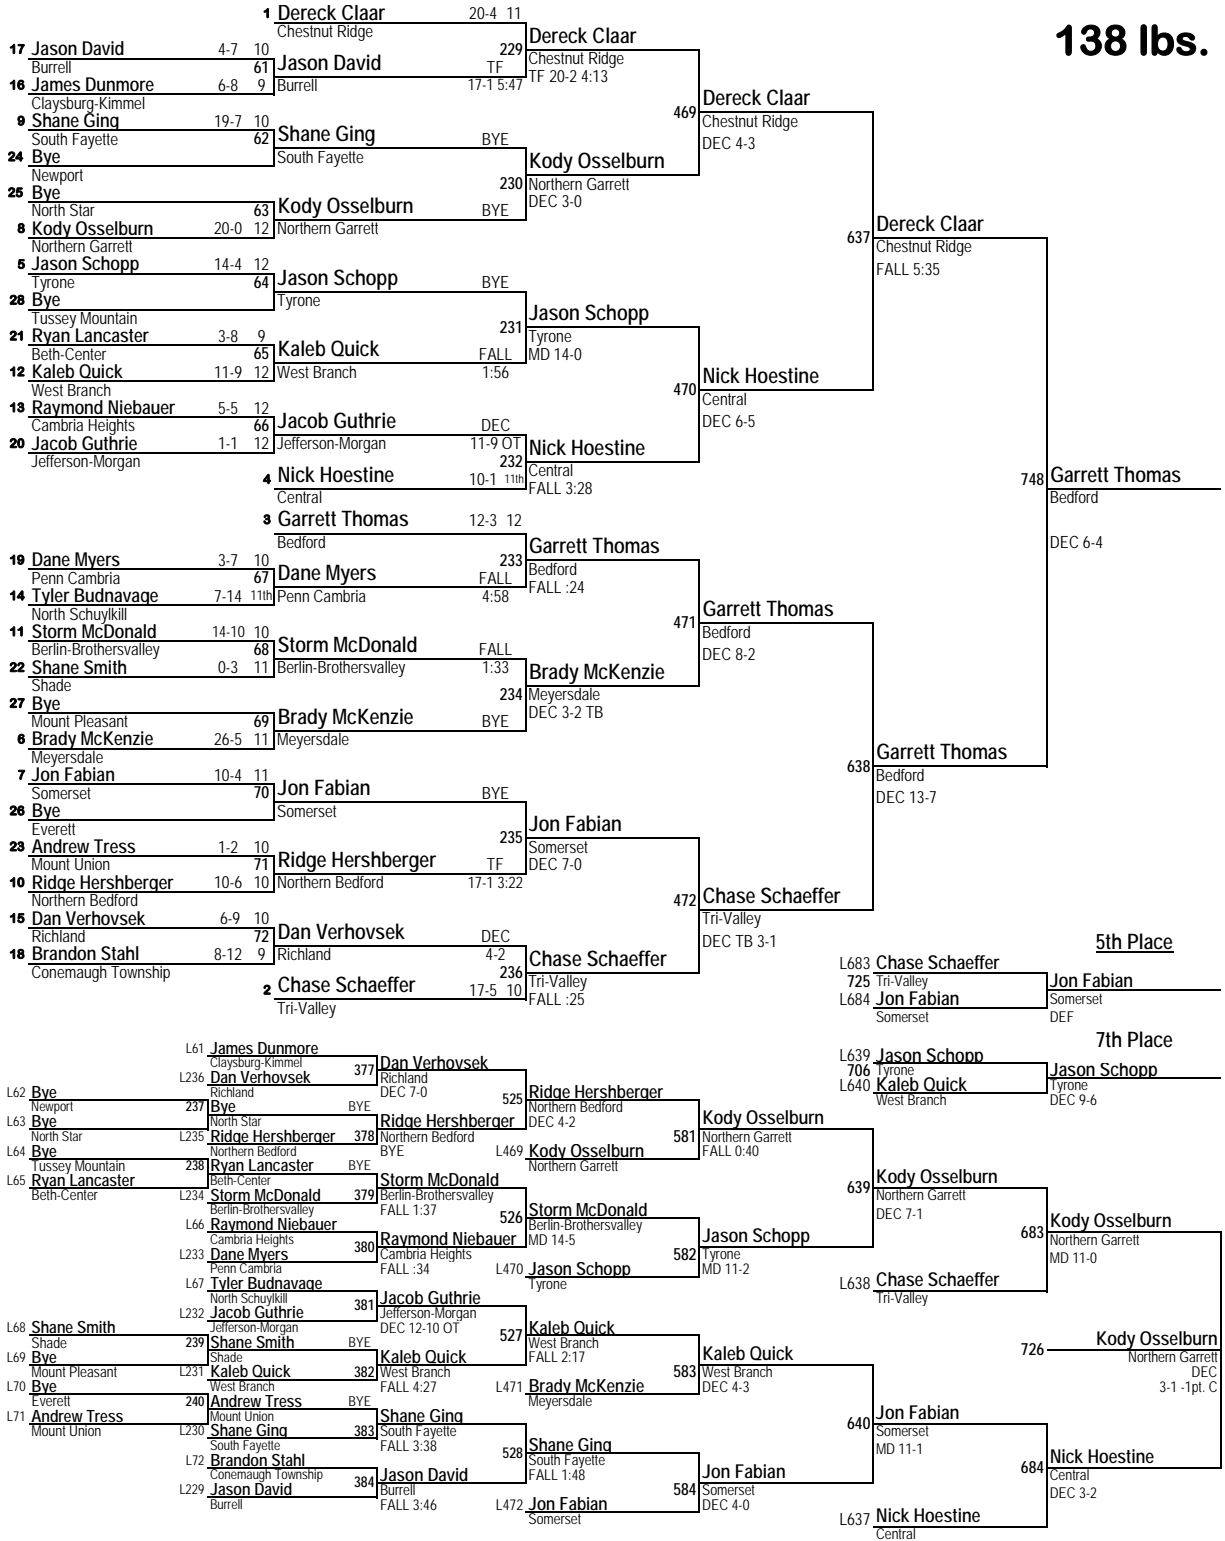

2014 Thomas Subaru Wrestling Tournament

106 lbs.

2014 Thomas Subaru Wrestling Tournament

113 lbs.

2014 Thomas Subaru Wrestling Tournament

120 lbs.

2014 Thomas Subaru Wrestling Tournament

126 lbs.

2014 Thomas Subaru Wrestling Tournament

132 lbs.

2014 Thomas Subaru Wrestling Tournament

138 lbs.

2014 Thomas Subaru Wrestling Tournament

145 lbs.

2014 Thomas Subaru Wrestling Tournament

152 lbs.

2014 Thomas Subaru Wrestling Tournament

160 lbs.

2014 Thomas Subaru Wrestling Tournament

170 lbs.

2014 Thomas Subaru Wrestling Tournament

182 lbs.

2014 Thomas Subaru Wrestling Tournament

195 lbs.

2014 Thomas Subaru Wrestling Tournament

220 lbs.

2014 Thomas Subaru Wrestling Tournament

285 lbs.