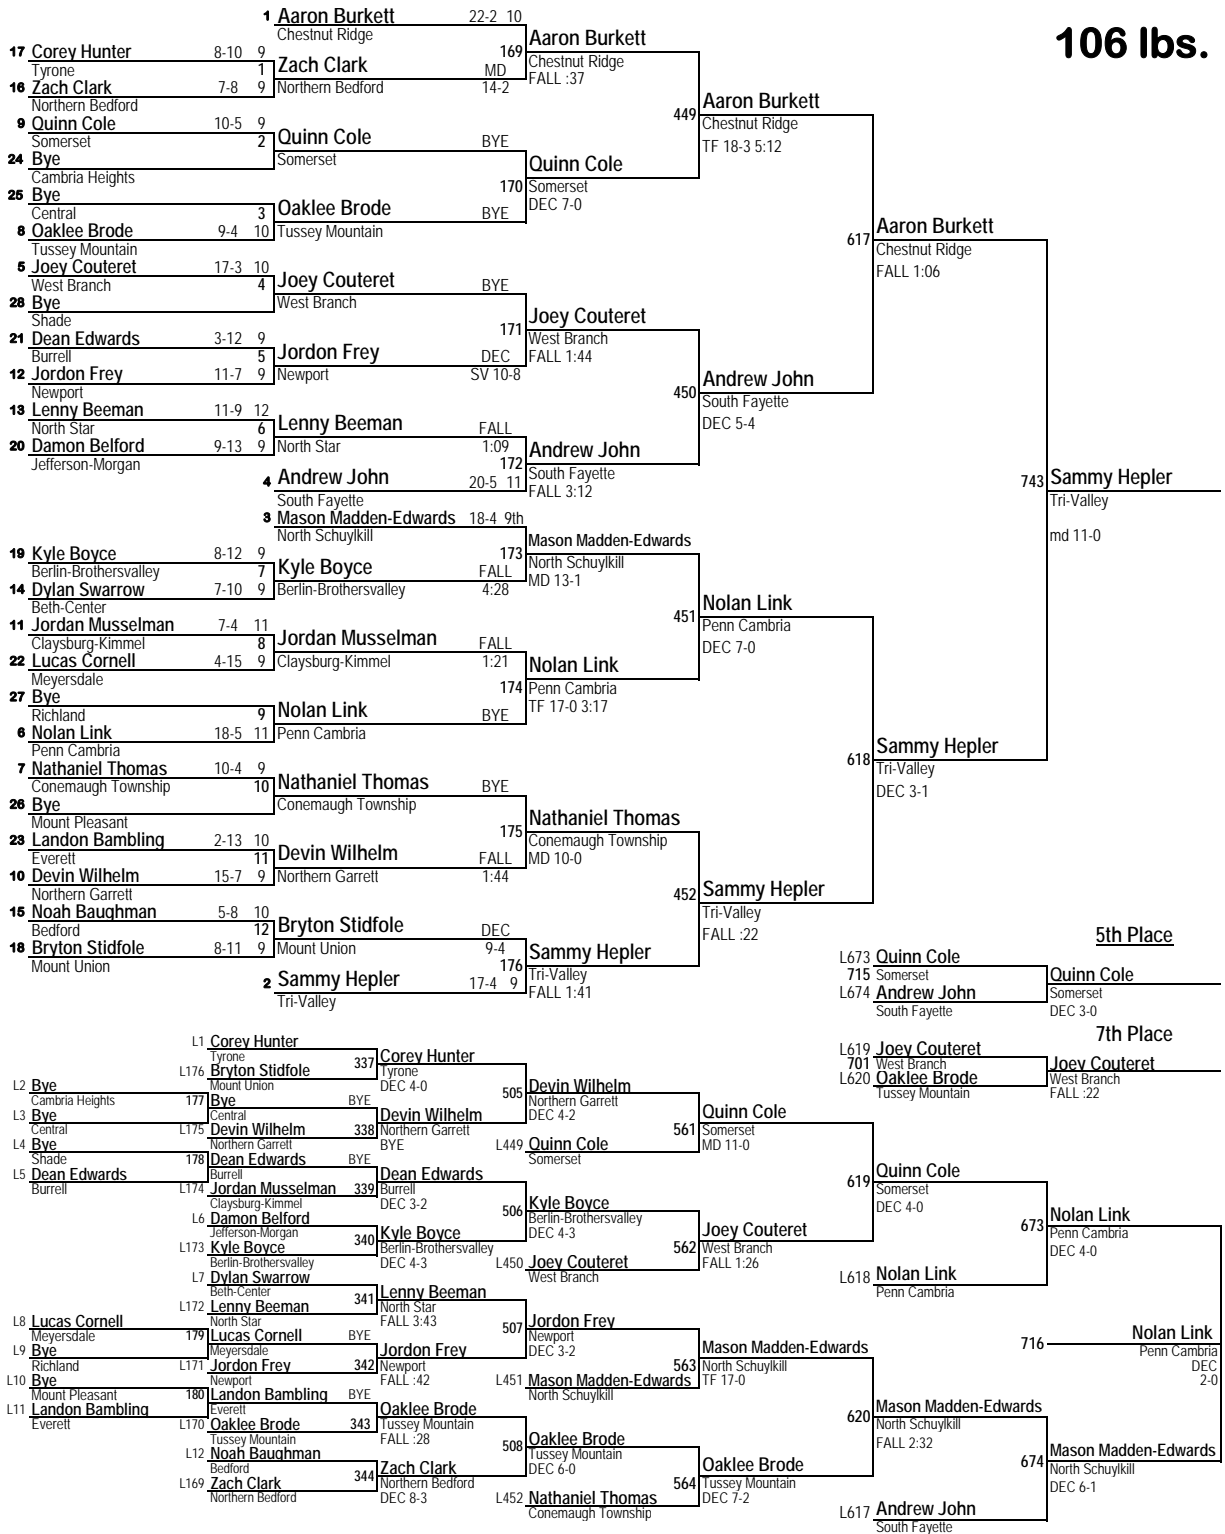

2014 Thomas Subaru Wrestling Tournament

106 lbs.

2014 Thomas Subaru Wrestling Tournament

113 lbs.

2014 Thomas Subaru Wrestling Tournament

120 lbs.

2014 Thomas Subaru Wrestling Tournament

126 lbs.

2014 Thomas Subaru Wrestling Tournament

132 lbs.

2014 Thomas Subaru Wrestling Tournament

138 lbs.

2014 Thomas Subaru Wrestling Tournament

145 lbs.

2014 Thomas Subaru Wrestling Tournament

152 lbs.

2014 Thomas Subaru Wrestling Tournament

160 lbs.

2014 Thomas Subaru Wrestling Tournament

170 lbs.

2014 Thomas Subaru Wrestling Tournament

182 lbs.

2014 Thomas Subaru Wrestling Tournament

195 lbs.

2014 Thomas Subaru Wrestling Tournament

220 lbs.

2014 Thomas Subaru Wrestling Tournament

285 lbs.