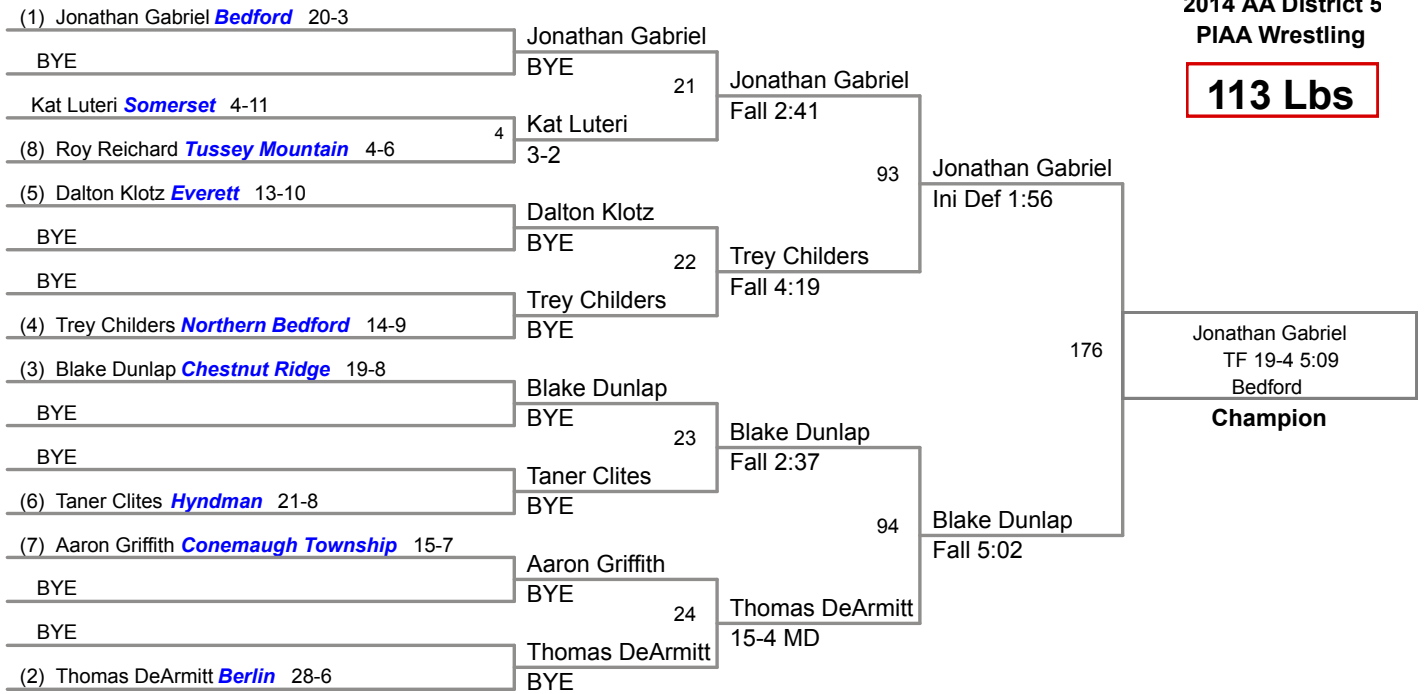

2014 AA District 5
PIAA Wrestling

106 Lbs

2014 AA District 5
PIAA Wrestling

113 Lbs

2014 AA District 5
PIAA Wrestling

120 Lbs

126 Lbs

2014 AA District 5
PIAA Wrestling

132 Lbs

2014 AA District 5
PIAA Wrestling

138 Lbs

2014 AA District 5
PIAA Wrestling

145 Lbs

2014 AA District 5
PIAA Wrestling

152 Lbs

2014 AA District 5
PIAA Wrestling

160 Lbs

2014 AA District 5
PIAA Wrestling

170 Lbs

2014 AA District 5
PIAA Wrestling

182 Lbs

2014 AA District 5
PIAA Wrestling

195 Lbs

220 Lbs

2014 AA District 5
PIAA Wrestling

285 Lbs