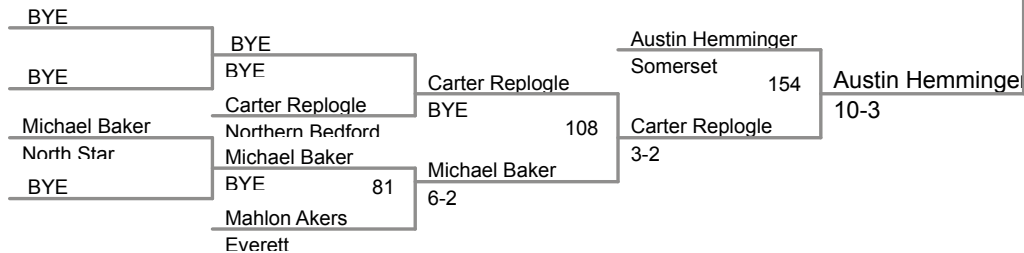

2014 AA District 5
PIAA Wrestling

132 Lbs