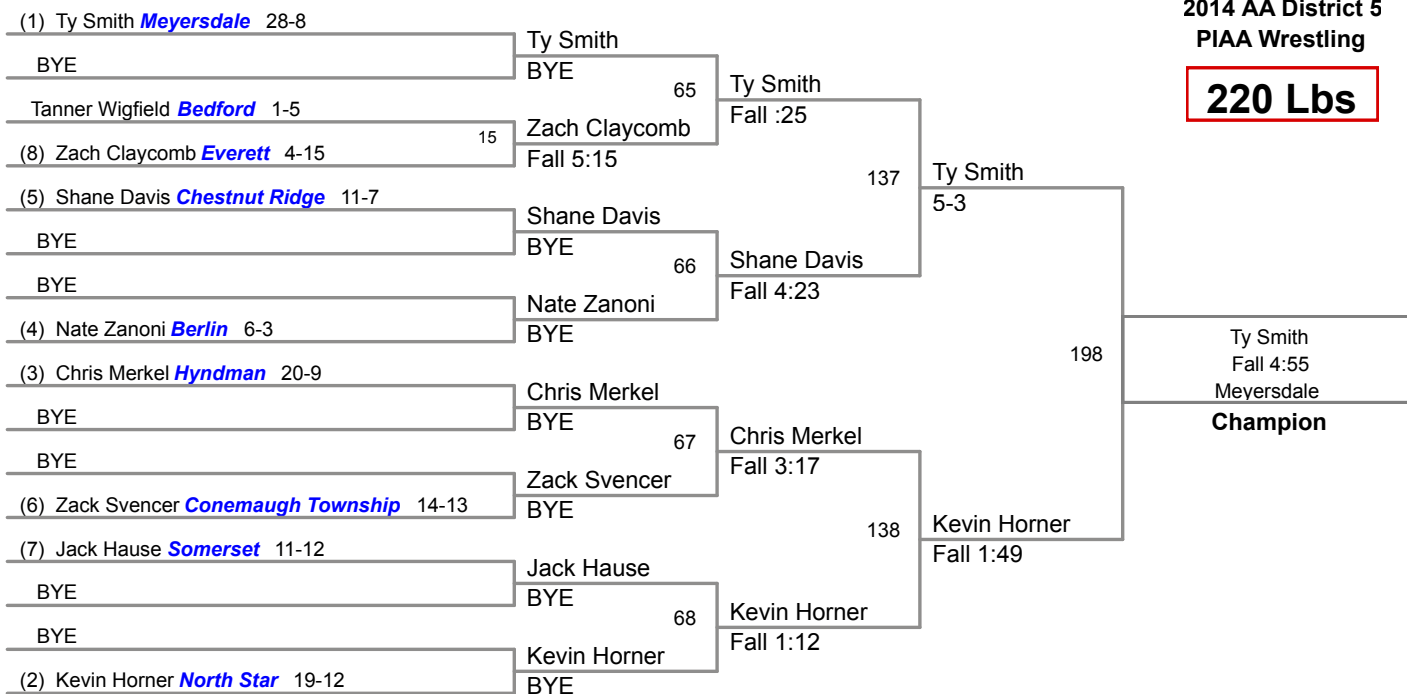

160 Lbs

2014 AA District 5
PIAA Wrestling

170 Lbs

2014 AA District 5
PIAA Wrestling

182 Lbs

2014 AA District 5
PIAA Wrestling

195 Lbs

220 Lbs