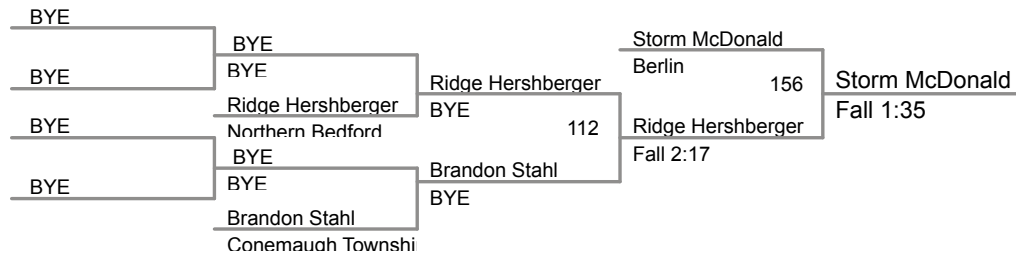

2014 AA District 5
PIAA Wrestling

138 Lbs