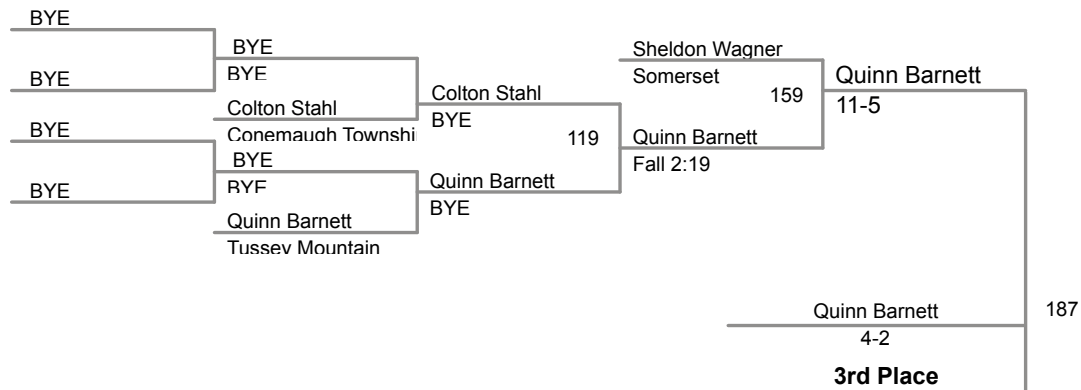

132 Lbs

2014 AA District 5
PIAA Wrestling

138 Lbs

2014 AA District 5
PIAA Wrestling

145 Lbs

2014 AA District 5
PIAA Wrestling

152 Lbs

2014 AA District 5
PIAA Wrestling