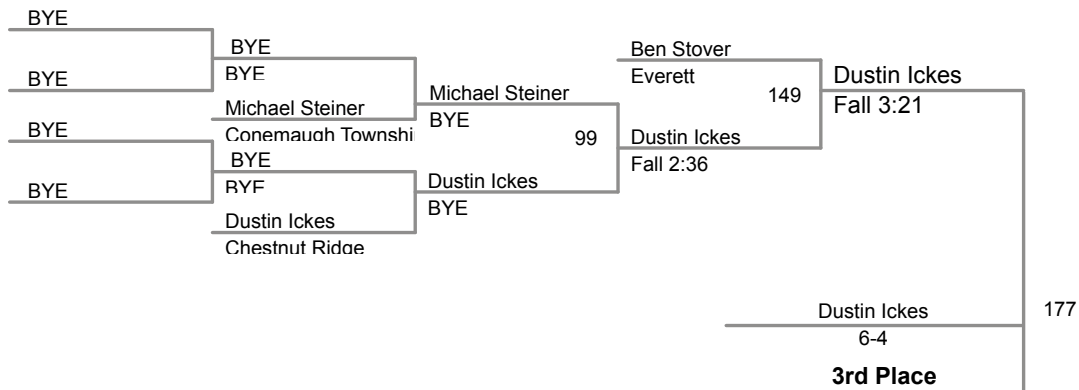

2014 AA District 5
PIAA Wrestling

106 Lbs

2014 AA District 5
PIAA Wrestling

113 Lbs

2014 AA District 5
PIAA Wrestling

120 Lbs

126 Lbs

2014 AA District 5
PIAA Wrestling

132 Lbs

2014 AA District 5
PIAA Wrestling

138 Lbs

2014 AA District 5
PIAA Wrestling

145 Lbs

2014 AA District 5
PIAA Wrestling

152 Lbs

2014 AA District 5
PIAA Wrestling

2014 AA District 5
PIAA Wrestling

285 Lbs