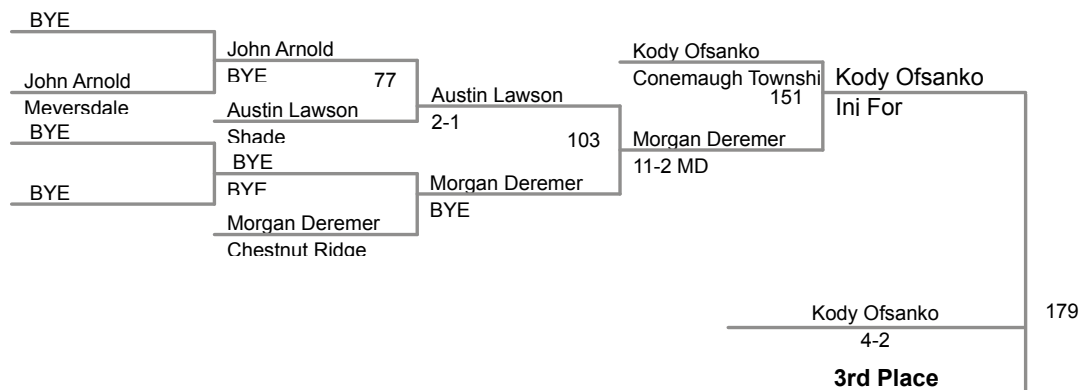

2014 AA District 5
PIAA Wrestling

106 Lbs

2014 AA District 5
PIAA Wrestling

113 Lbs

2014 AA District 5
PIAA Wrestling

120 Lbs

126 Lbs

2014 AA District 5
PIAA Wrestling

132 Lbs

2014 AA District 5
PIAA Wrestling

138 Lbs

2014 AA District 5
PIAA Wrestling

145 Lbs

2014 AA District 5
PIAA Wrestling

152 Lbs

2014 AA District 5
PIAA Wrestling