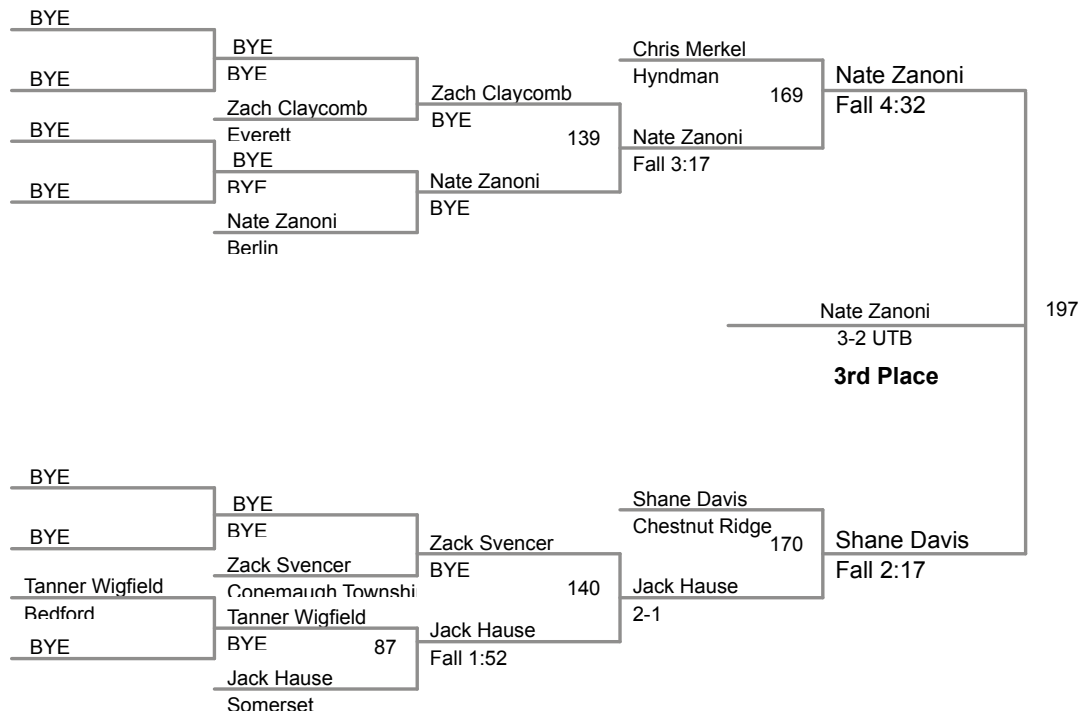

160 Lbs

2014 AA District 5
PIAA Wrestling

170 Lbs

2014 AA District 5
PIAA Wrestling

182 Lbs

2014 AA District 5
PIAA Wrestling

195 Lbs

220 Lbs