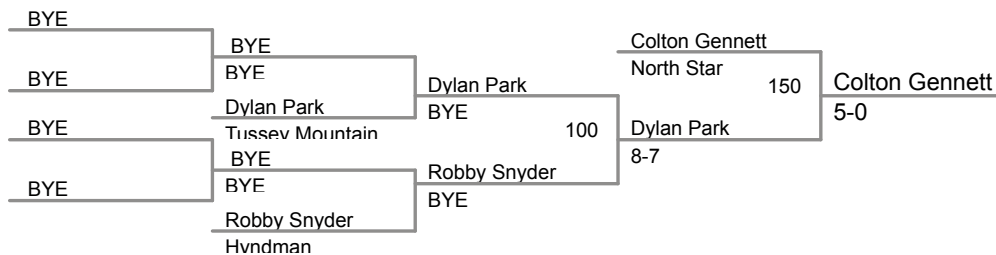

2014 AA District 5
PIAA Wrestling

106 Lbs

2014 AA District 5
PIAA Wrestling

113 Lbs

2014 AA District 5
PIAA Wrestling

120 Lbs

126 Lbs

2014 AA District 5
PIAA Wrestling