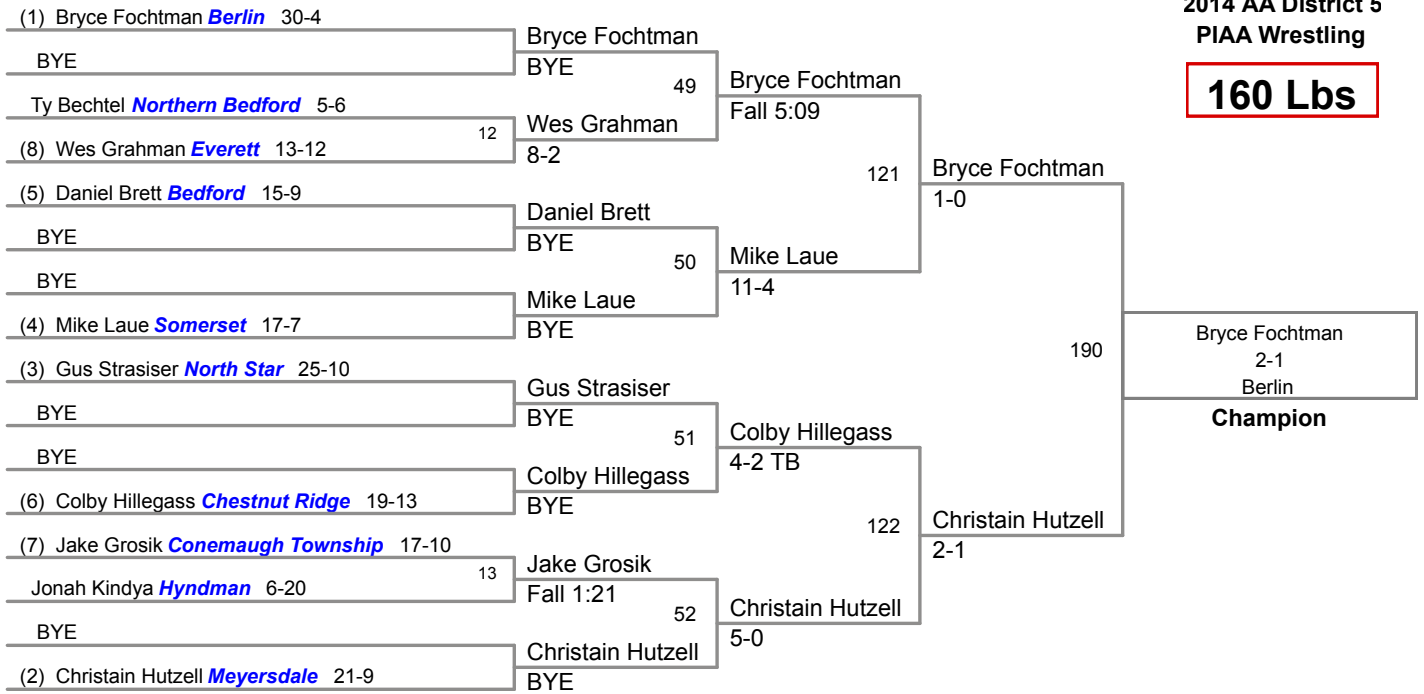

132 Lbs

2014 AA District 5
PIAA Wrestling

138 Lbs

2014 AA District 5
PIAA Wrestling

145 Lbs

2014 AA District 5
PIAA Wrestling

152 Lbs

2014 AA District 5
PIAA Wrestling

160 Lbs

2014 AA District 5
PIAA Wrestling

170 Lbs

2014 AA District 5
PIAA Wrestling

182 Lbs

2014 AA District 5
PIAA Wrestling

195 Lbs

220 Lbs