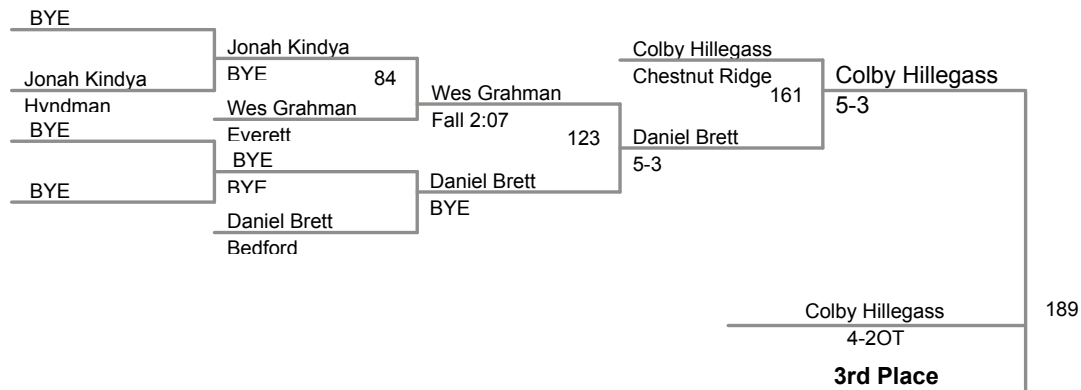

132 Lbs

2014 AA District 5
PIAA Wrestling

138 Lbs

2014 AA District 5
PIAA Wrestling

145 Lbs

2014 AA District 5
PIAA Wrestling

152 Lbs

2014 AA District 5
PIAA Wrestling

160 Lbs

2014 AA District 5
PIAA Wrestling

170 Lbs

2014 AA District 5
PIAA Wrestling

182 Lbs

2014 AA District 5
PIAA Wrestling

195 Lbs

220 Lbs