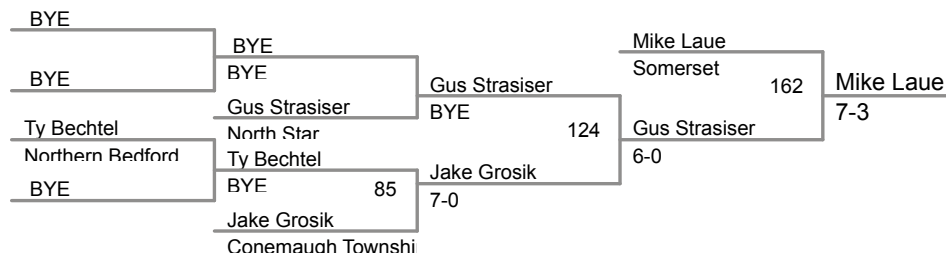

2014 AA District 5
PIAA Wrestling

160 Lbs