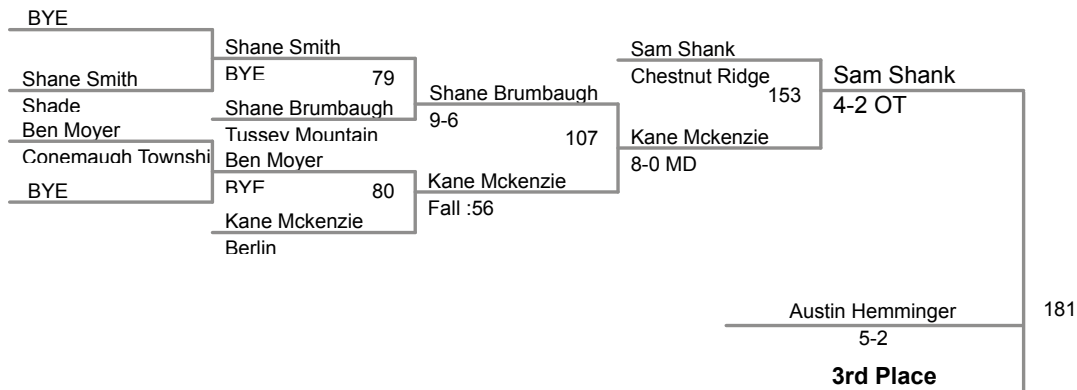

2014 AA District 5
PIAA Wrestling

106 Lbs

2014 AA District 5
PIAA Wrestling

113 Lbs

2014 AA District 5
PIAA Wrestling

120 Lbs

126 Lbs

2014 AA District 5
PIAA Wrestling

132 Lbs

2014 AA District 5
PIAA Wrestling

138 Lbs

2014 AA District 5
PIAA Wrestling

145 Lbs

2014 AA District 5
PIAA Wrestling

152 Lbs

2014 AA District 5
PIAA Wrestling