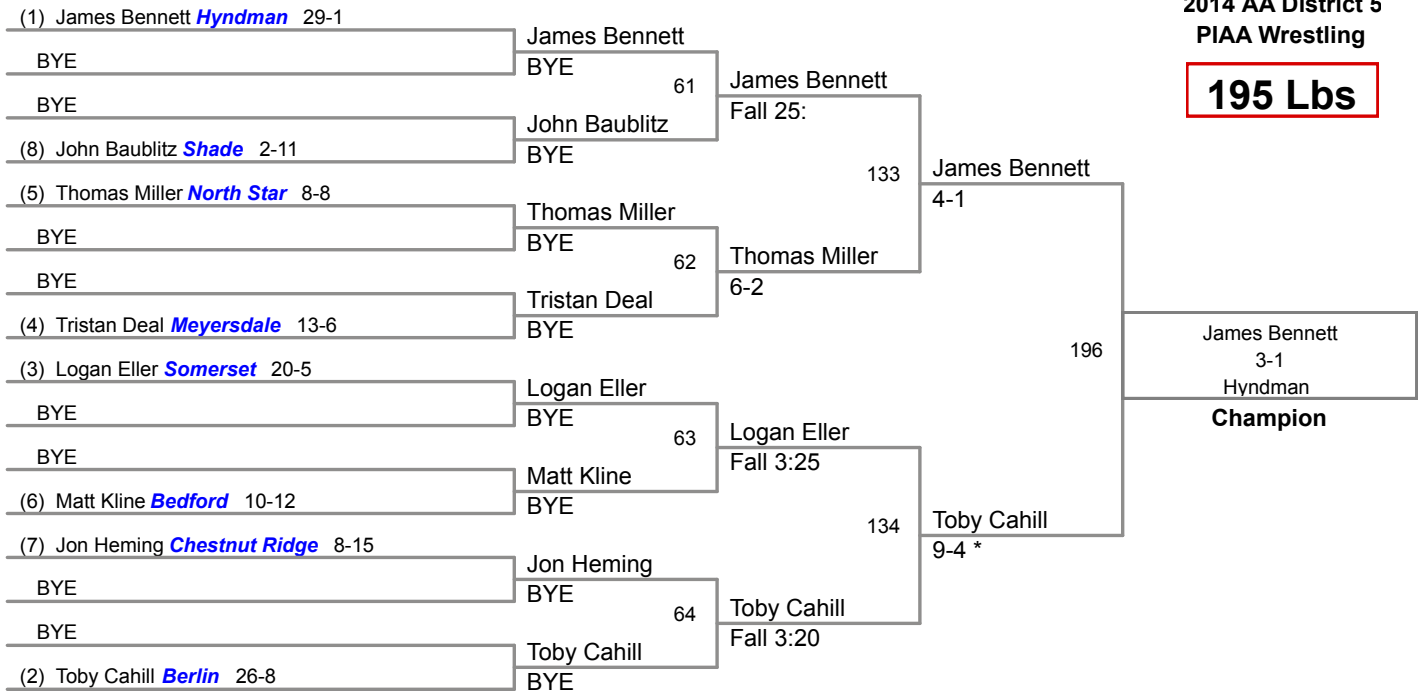

160 Lbs

2014 AA District 5
PIAA Wrestling

170 Lbs

2014 AA District 5
PIAA Wrestling

182 Lbs

2014 AA District 5
PIAA Wrestling

195 Lbs

220 Lbs