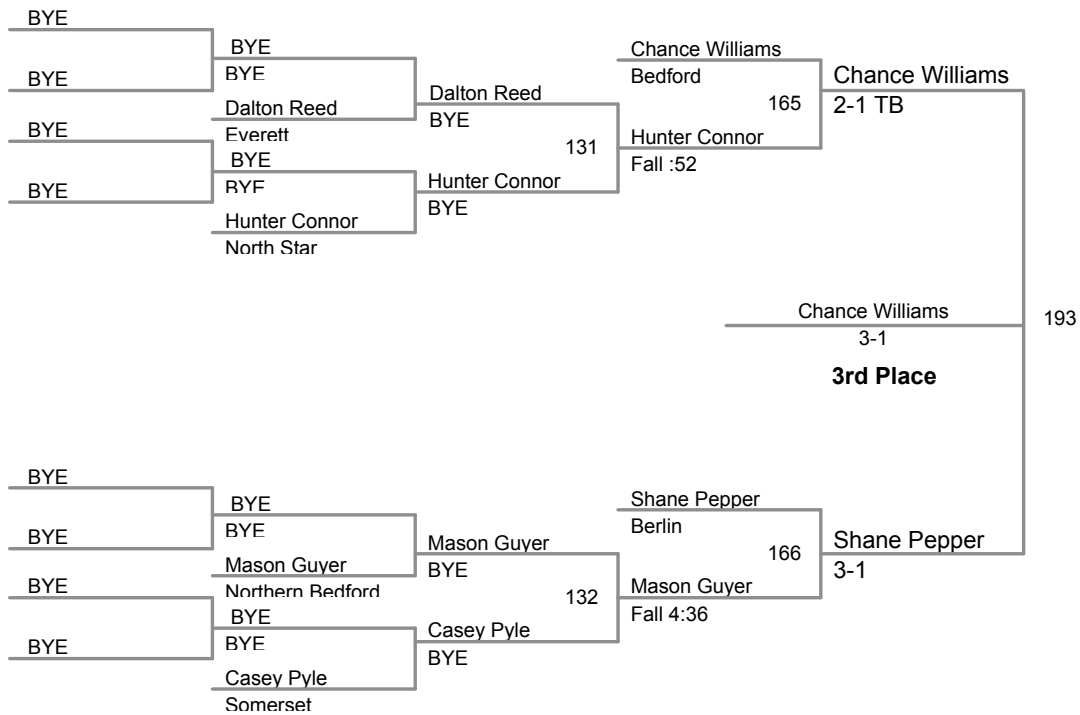

160 Lbs

2014 AA District 5
PIAA Wrestling

170 Lbs

2014 AA District 5
PIAA Wrestling

182 Lbs

2014 AA District 5
PIAA Wrestling

195 Lbs

220 Lbs