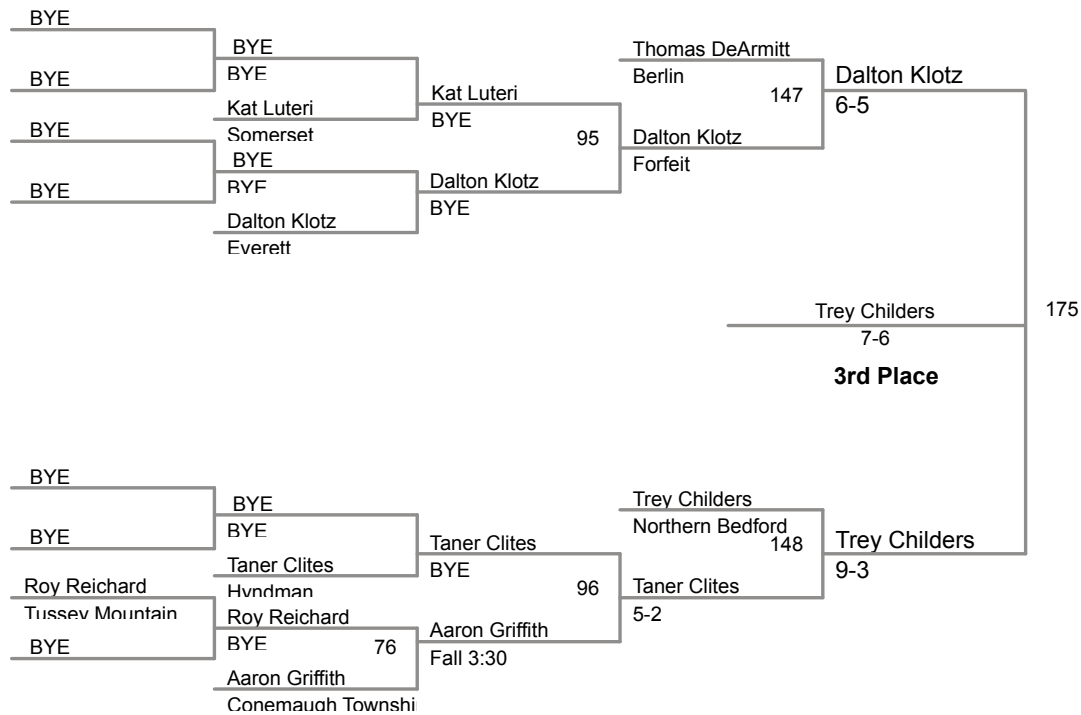

2014 AA District 5
PIAA Wrestling

106 Lbs

2014 AA District 5
PIAA Wrestling

113 Lbs

2014 AA District 5
PIAA Wrestling

120 Lbs

126 Lbs

2014 AA District 5
PIAA Wrestling

132 Lbs

2014 AA District 5
PIAA Wrestling

138 Lbs

2014 AA District 5
PIAA Wrestling

145 Lbs

2014 AA District 5
PIAA Wrestling

152 Lbs

2014 AA District 5
PIAA Wrestling

160 Lbs

2014 AA District 5
PIAA Wrestling

170 Lbs

2014 AA District 5
PIAA Wrestling

182 Lbs

2014 AA District 5
PIAA Wrestling

195 Lbs

220 Lbs

2014 AA District 5
PIAA Wrestling

285 Lbs