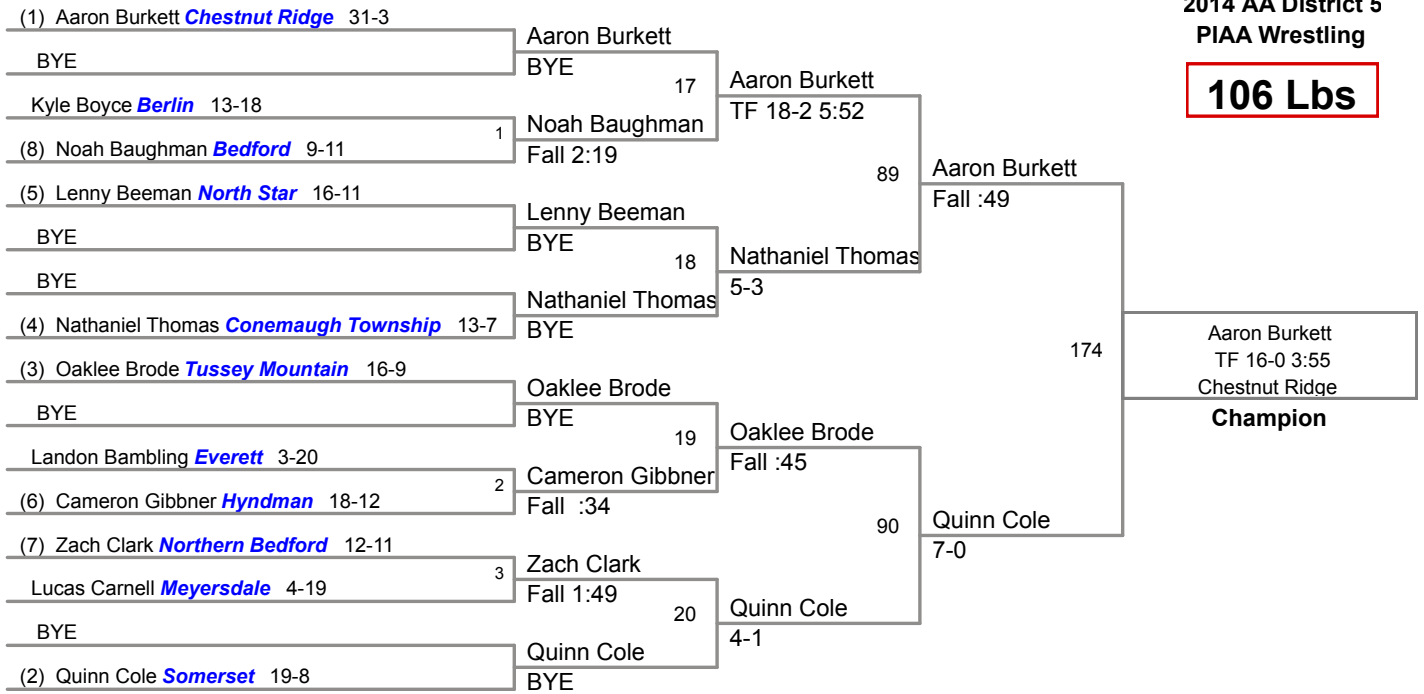

2014 AA District 5
PIAA Wrestling

106 Lbs

2014 AA District 5
PIAA Wrestling

113 Lbs

2014 AA District 5
PIAA Wrestling

120 Lbs

126 Lbs

2014 AA District 5
PIAA Wrestling

132 Lbs

2014 AA District 5
PIAA Wrestling

138 Lbs

2014 AA District 5
PIAA Wrestling

145 Lbs

2014 AA District 5
PIAA Wrestling

152 Lbs

2014 AA District 5
PIAA Wrestling

2014 AA District 5
PIAA Wrestling

285 Lbs