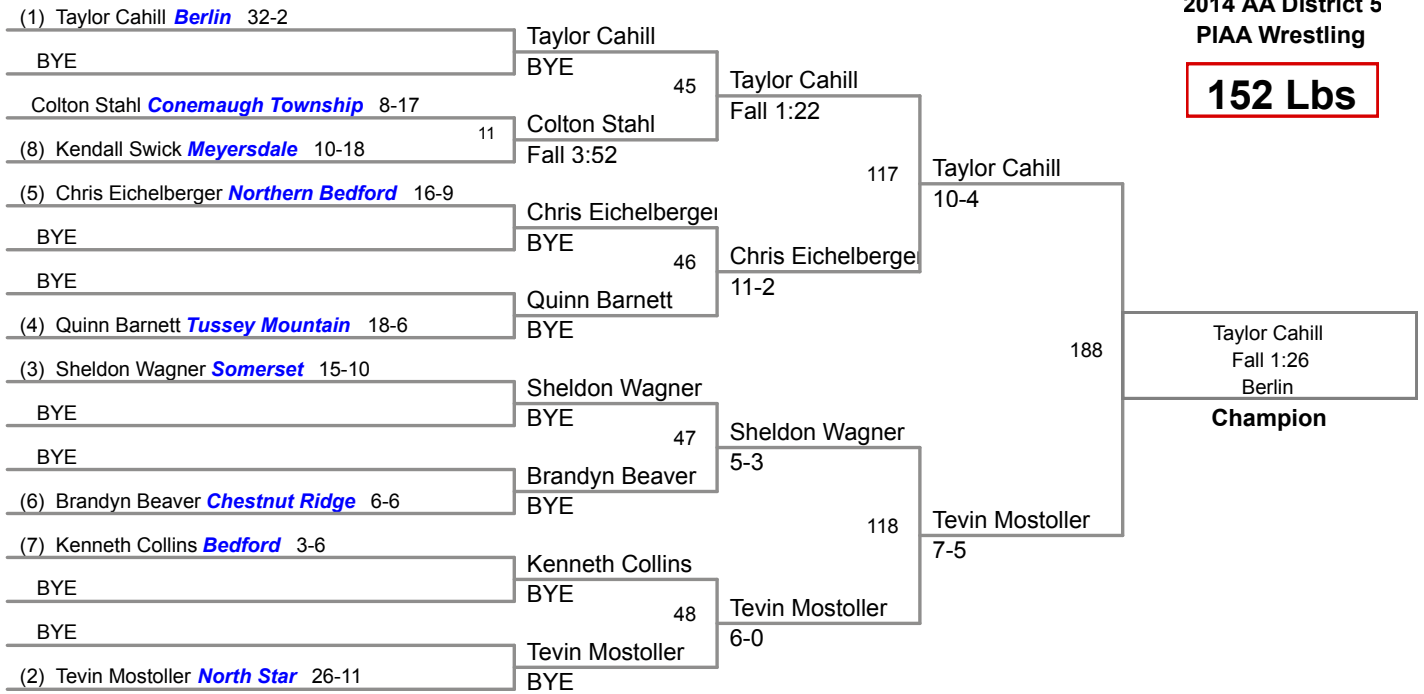

132 Lbs

2014 AA District 5
PIAA Wrestling

138 Lbs

2014 AA District 5
PIAA Wrestling

145 Lbs

2014 AA District 5
PIAA Wrestling

152 Lbs

2014 AA District 5
PIAA Wrestling