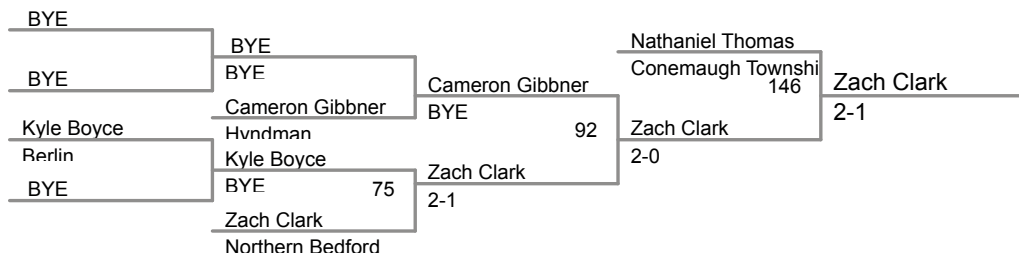

2014 AA District 5
PIAA Wrestling

106 Lbs

2014 AA District 5
PIAA Wrestling

113 Lbs

2014 AA District 5
PIAA Wrestling

120 Lbs

126 Lbs

2014 AA District 5
PIAA Wrestling

132 Lbs

2014 AA District 5
PIAA Wrestling

138 Lbs

2014 AA District 5
PIAA Wrestling

145 Lbs

2014 AA District 5
PIAA Wrestling

152 Lbs

2014 AA District 5
PIAA Wrestling