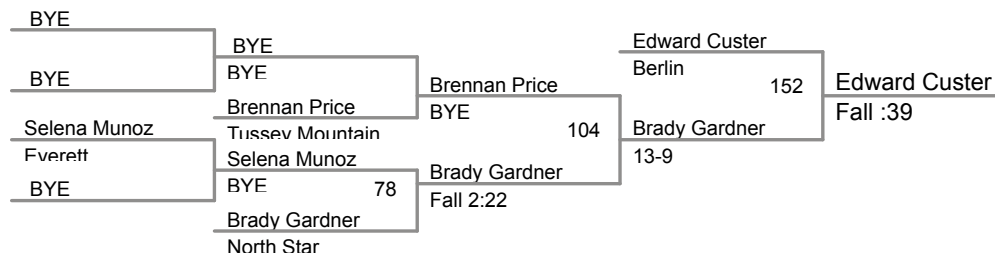

2014 AA District 5
PIAA Wrestling

106 Lbs

2014 AA District 5
PIAA Wrestling

113 Lbs

2014 AA District 5
PIAA Wrestling

120 Lbs

126 Lbs

2014 AA District 5
PIAA Wrestling

132 Lbs

2014 AA District 5
PIAA Wrestling

138 Lbs

2014 AA District 5
PIAA Wrestling

145 Lbs

2014 AA District 5
PIAA Wrestling

152 Lbs

2014 AA District 5
PIAA Wrestling