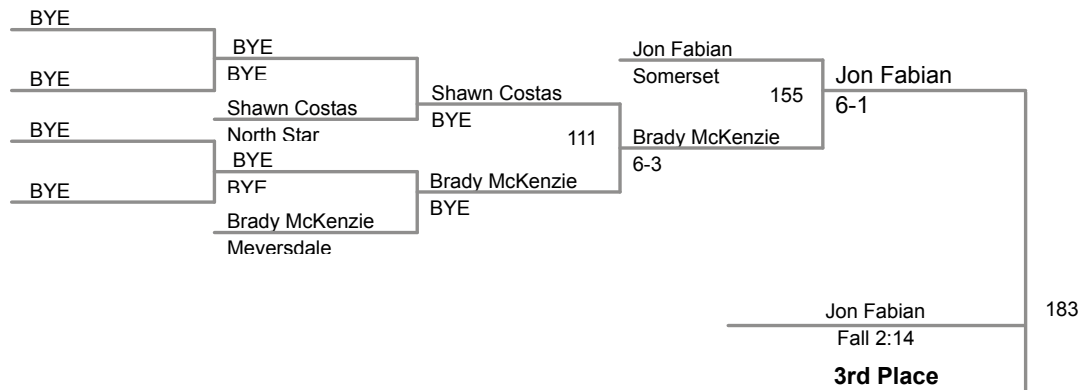

2014 AA District 5
PIAA Wrestling

138 Lbs