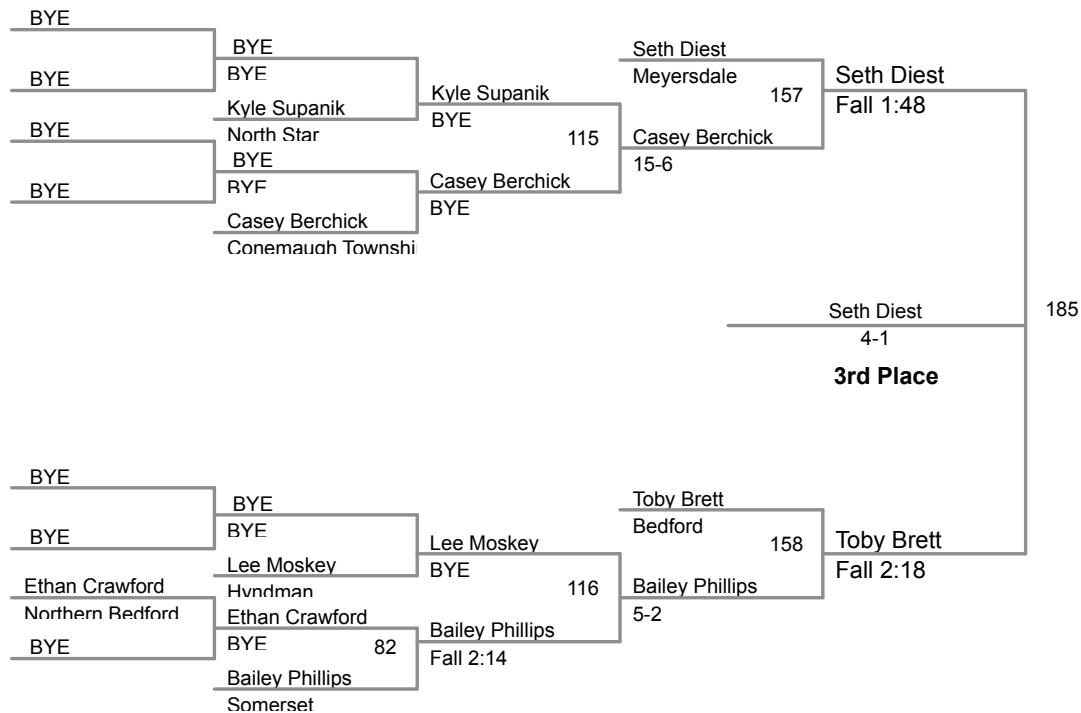

132 Lbs

2014 AA District 5
PIAA Wrestling

138 Lbs

2014 AA District 5
PIAA Wrestling

145 Lbs

2014 AA District 5
PIAA Wrestling

152 Lbs

2014 AA District 5
PIAA Wrestling

160 Lbs

2014 AA District 5
PIAA Wrestling

170 Lbs

2014 AA District 5
PIAA Wrestling

182 Lbs

2014 AA District 5
PIAA Wrestling

195 Lbs

220 Lbs