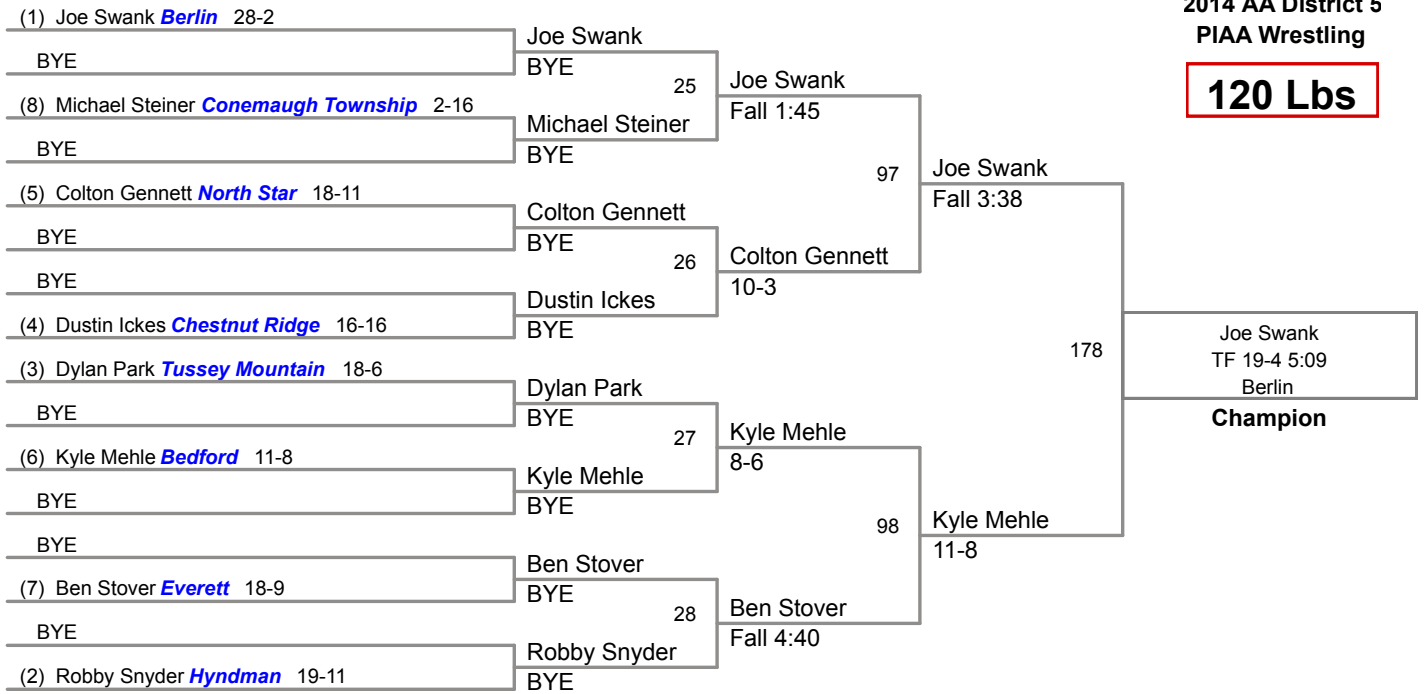

2014 AA District 5
PIAA Wrestling

106 Lbs

2014 AA District 5
PIAA Wrestling

113 Lbs

2014 AA District 5
PIAA Wrestling

120 Lbs

126 Lbs

2014 AA District 5
PIAA Wrestling

132 Lbs

2014 AA District 5
PIAA Wrestling

138 Lbs

2014 AA District 5
PIAA Wrestling

145 Lbs

2014 AA District 5
PIAA Wrestling

152 Lbs

2014 AA District 5
PIAA Wrestling