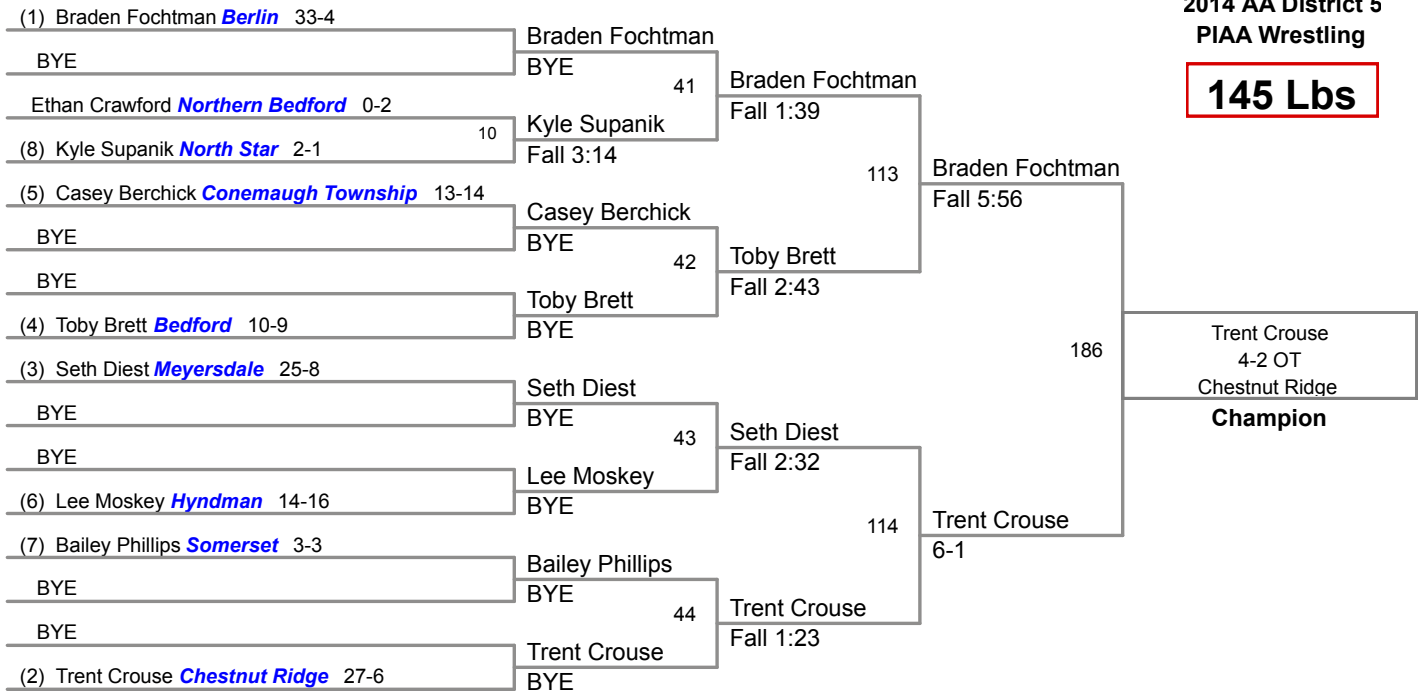

132 Lbs

2014 AA District 5
PIAA Wrestling

138 Lbs

2014 AA District 5
PIAA Wrestling

145 Lbs

2014 AA District 5
PIAA Wrestling

152 Lbs

2014 AA District 5
PIAA Wrestling