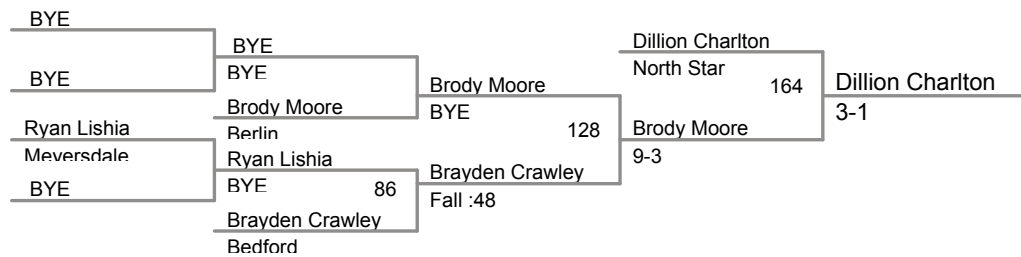

2014 AA District 5
PIAA Wrestling

170 Lbs