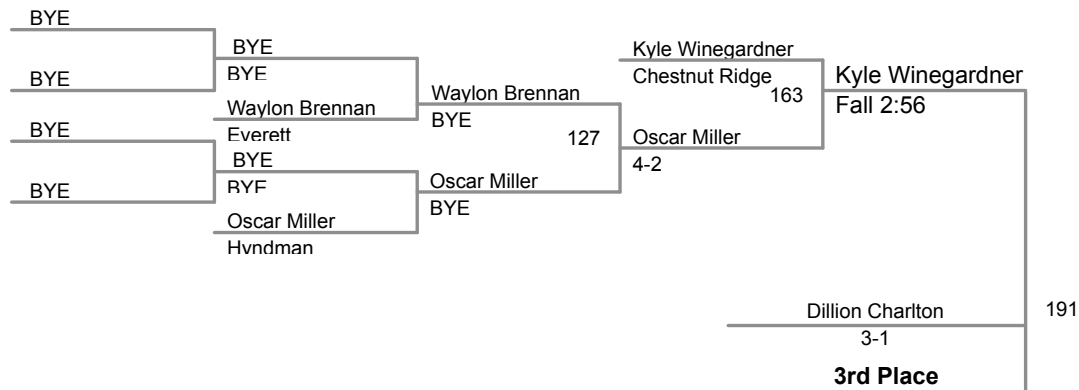

2014 AA District 5
PIAA Wrestling

170 Lbs