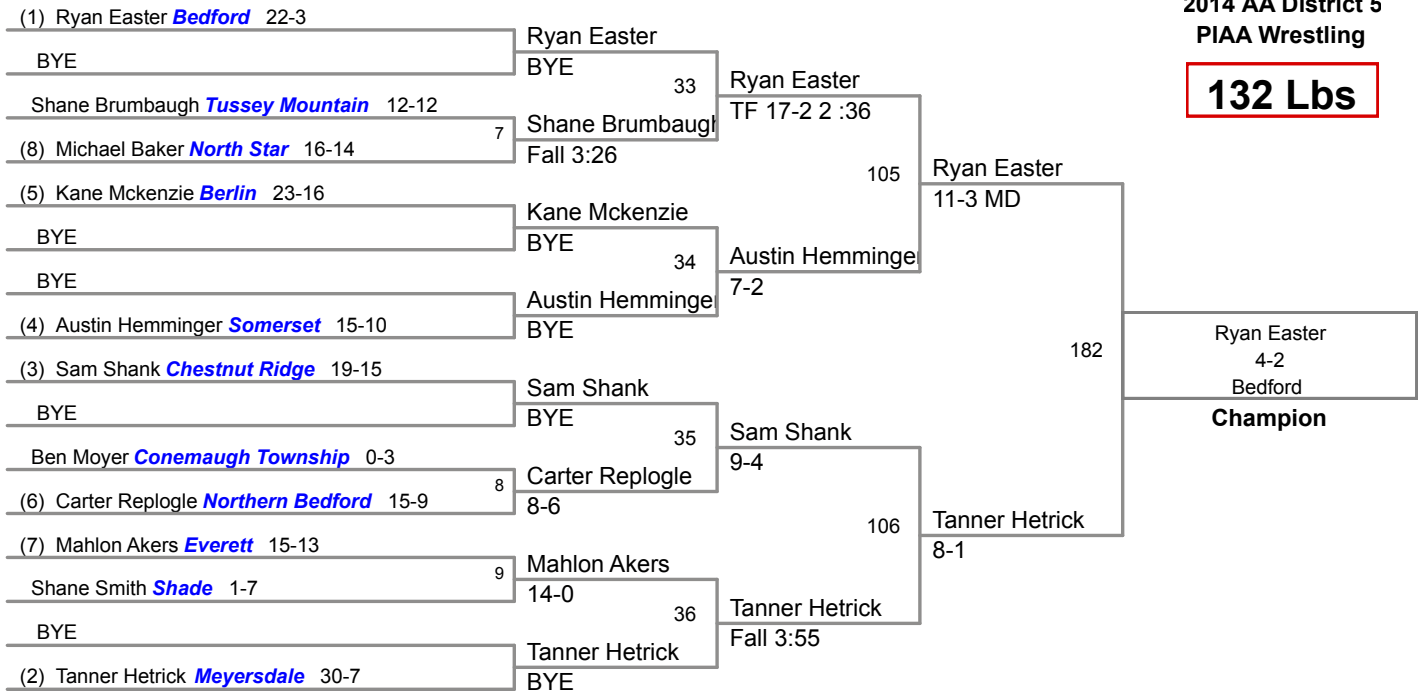

2014 AA District 5
PIAA Wrestling

106 Lbs

2014 AA District 5
PIAA Wrestling

113 Lbs

2014 AA District 5
PIAA Wrestling

120 Lbs

126 Lbs

2014 AA District 5
PIAA Wrestling

132 Lbs

2014 AA District 5
PIAA Wrestling

138 Lbs

2014 AA District 5
PIAA Wrestling

145 Lbs

2014 AA District 5
PIAA Wrestling

152 Lbs

2014 AA District 5
PIAA Wrestling