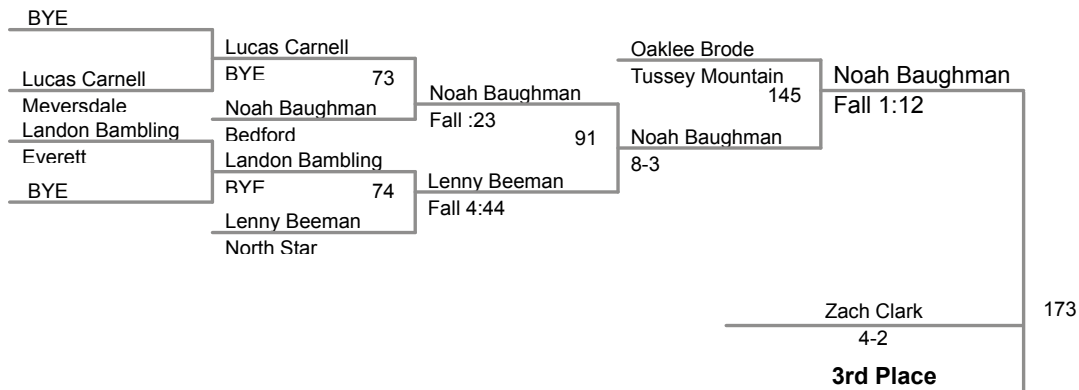

2014 AA District 5
PIAA Wrestling

106 Lbs

2014 AA District 5
PIAA Wrestling

113 Lbs

2014 AA District 5
PIAA Wrestling

120 Lbs

126 Lbs

2014 AA District 5
PIAA Wrestling