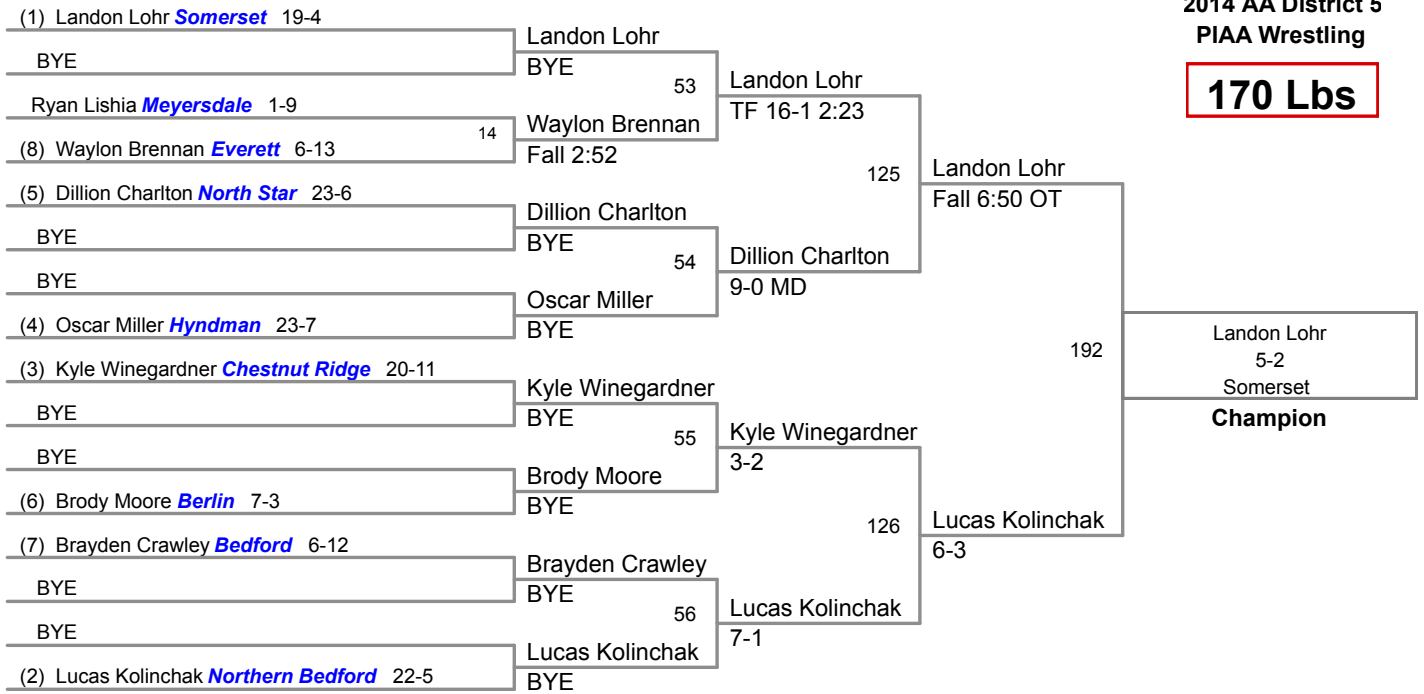

2014 AA District 5
PIAA Wrestling

170 Lbs