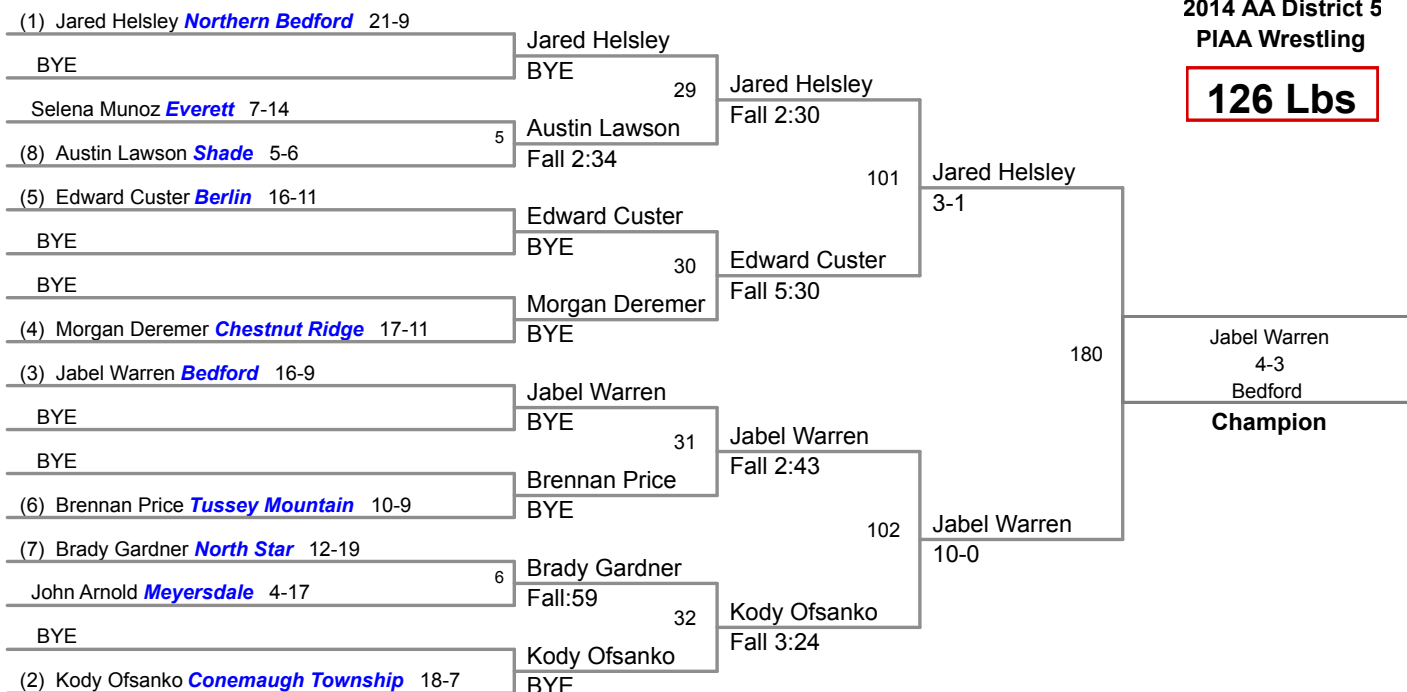

2014 AA District 5
PIAA Wrestling

106 Lbs

2014 AA District 5
PIAA Wrestling

113 Lbs

2014 AA District 5
PIAA Wrestling

120 Lbs

126 Lbs

2014 AA District 5
PIAA Wrestling

132 Lbs

2014 AA District 5
PIAA Wrestling

138 Lbs

2014 AA District 5
PIAA Wrestling

145 Lbs

2014 AA District 5
PIAA Wrestling

152 Lbs

2014 AA District 5
PIAA Wrestling

160 Lbs

2014 AA District 5
PIAA Wrestling

170 Lbs

2014 AA District 5
PIAA Wrestling

182 Lbs

2014 AA District 5
PIAA Wrestling

195 Lbs

220 Lbs

2014 AA District 5
PIAA Wrestling

285 Lbs