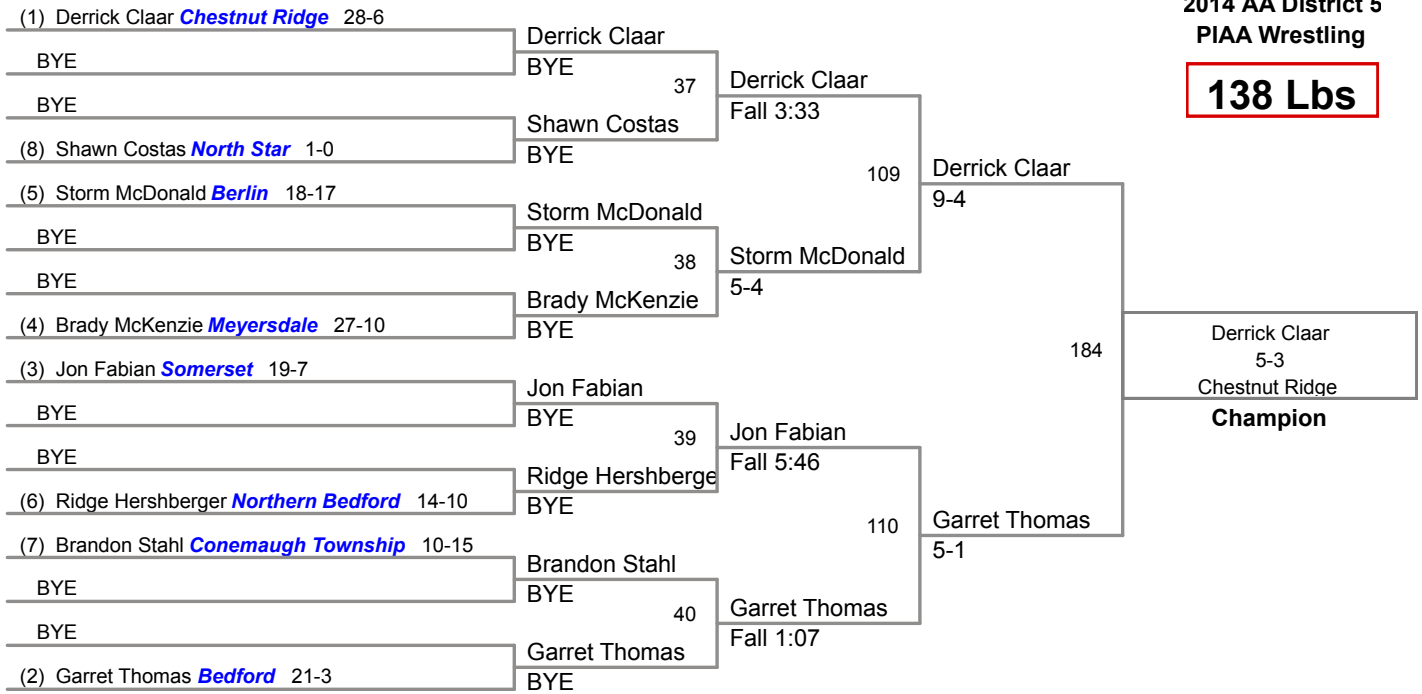

2014 AA District 5
PIAA Wrestling

106 Lbs

2014 AA District 5
PIAA Wrestling

113 Lbs

2014 AA District 5
PIAA Wrestling

120 Lbs

126 Lbs

2014 AA District 5
PIAA Wrestling

132 Lbs

2014 AA District 5
PIAA Wrestling

138 Lbs

2014 AA District 5
PIAA Wrestling

145 Lbs

2014 AA District 5
PIAA Wrestling

152 Lbs

2014 AA District 5
PIAA Wrestling

2014 AA District 5
PIAA Wrestling

285 Lbs