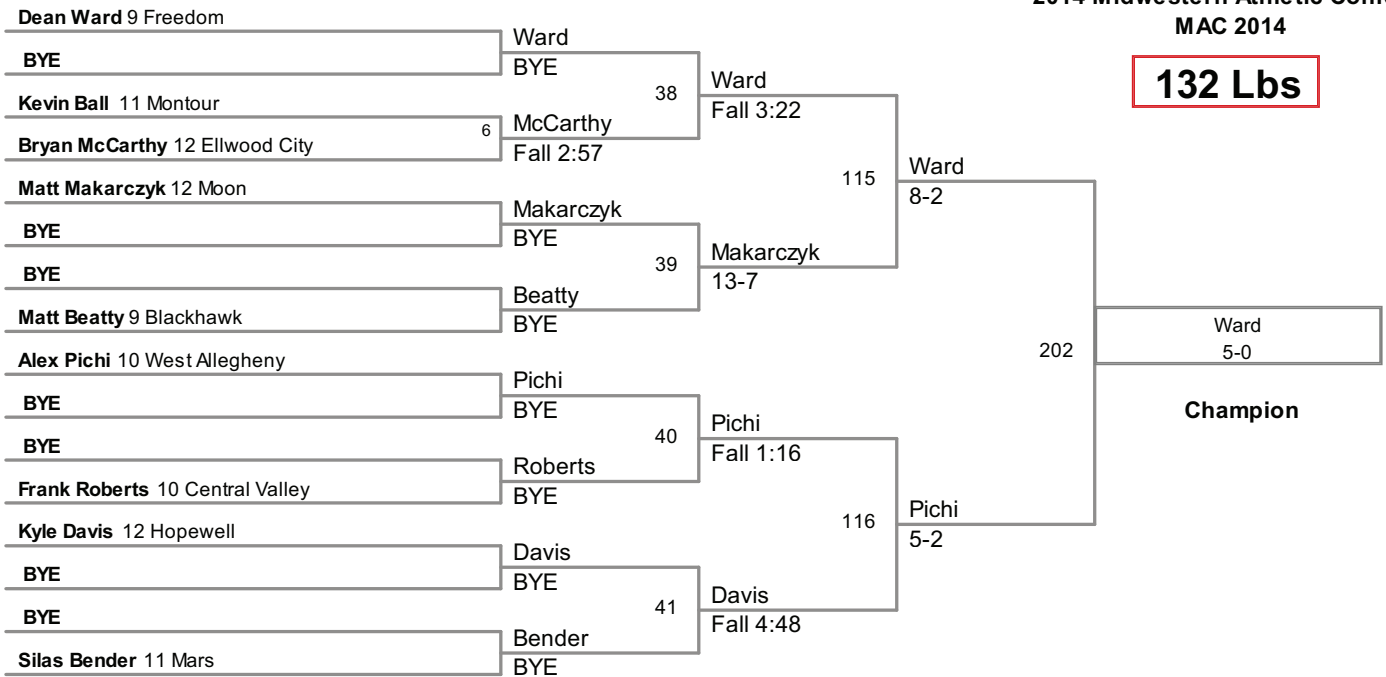

106 Lbs

113 Lbs

2014 Midwestern Athletic Conference
MAC 2014

120 Lbs

2014 Midwestern Athletic Conference
MAC 2014

126 Lbs

132 Lbs

2014 Midwestern Athletic Conference
MAC 2014