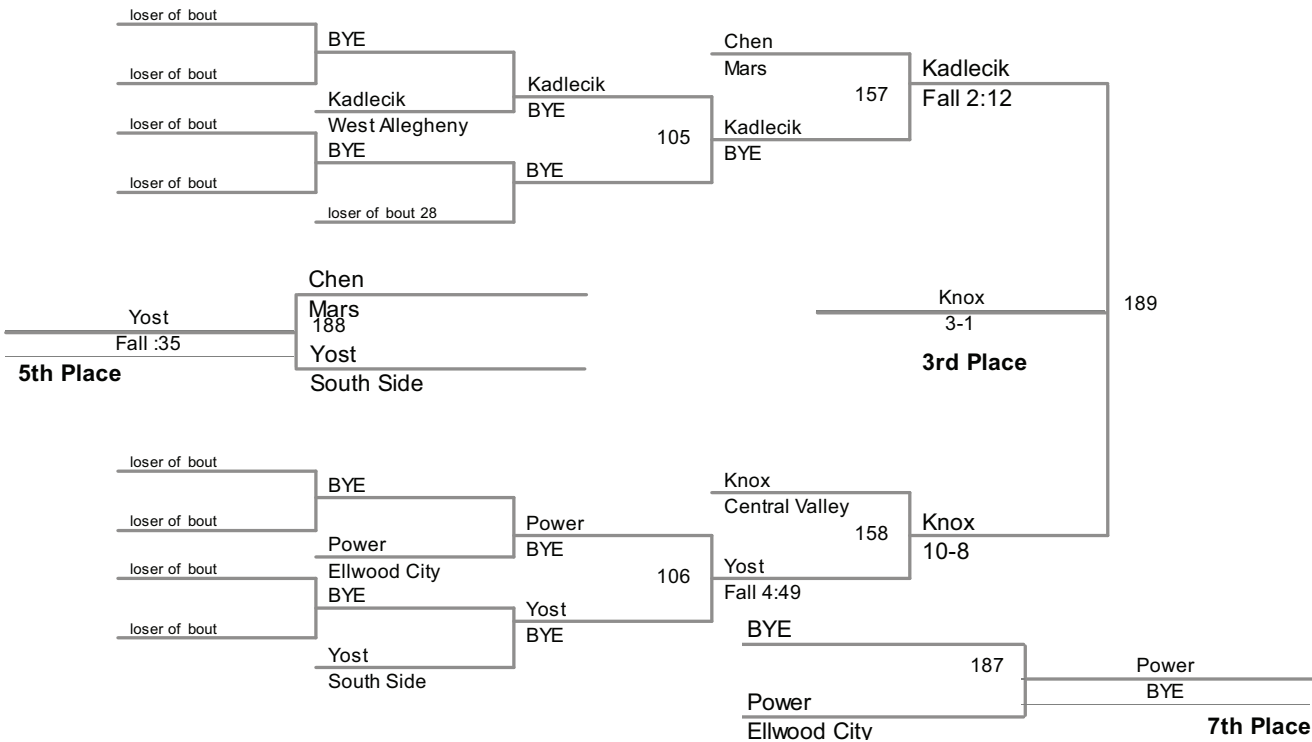

106 Lbs

113 Lbs

2014 Midwestern Athletic Conference
MAC 2014

120 Lbs

2014 Midwestern Athletic Conference
MAC 2014

126 Lbs

132 Lbs

2014 Midwestern Athletic Conference
MAC 2014