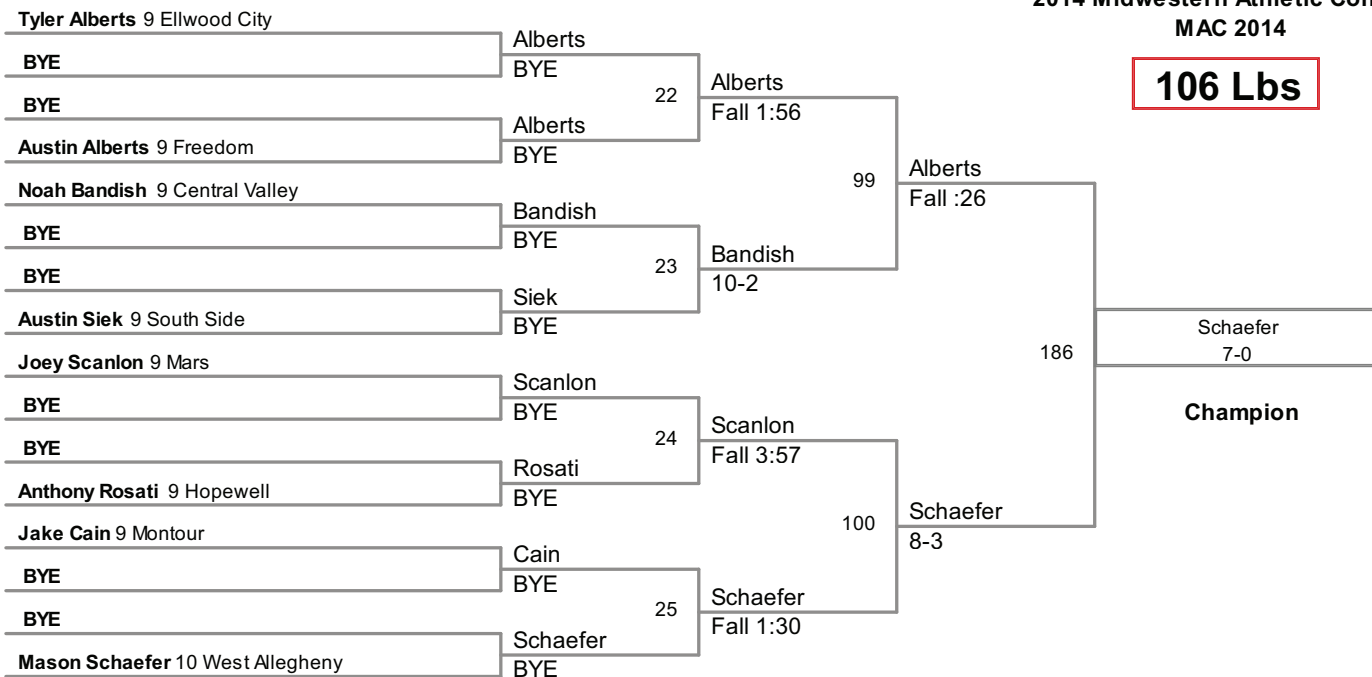

106 Lbs

113 Lbs

2014 Midwestern Athletic Conference
MAC 2014

120 Lbs

2014 Midwestern Athletic Conference
MAC 2014

126 Lbs

132 Lbs

2014 Midwestern Athletic Conference
MAC 2014