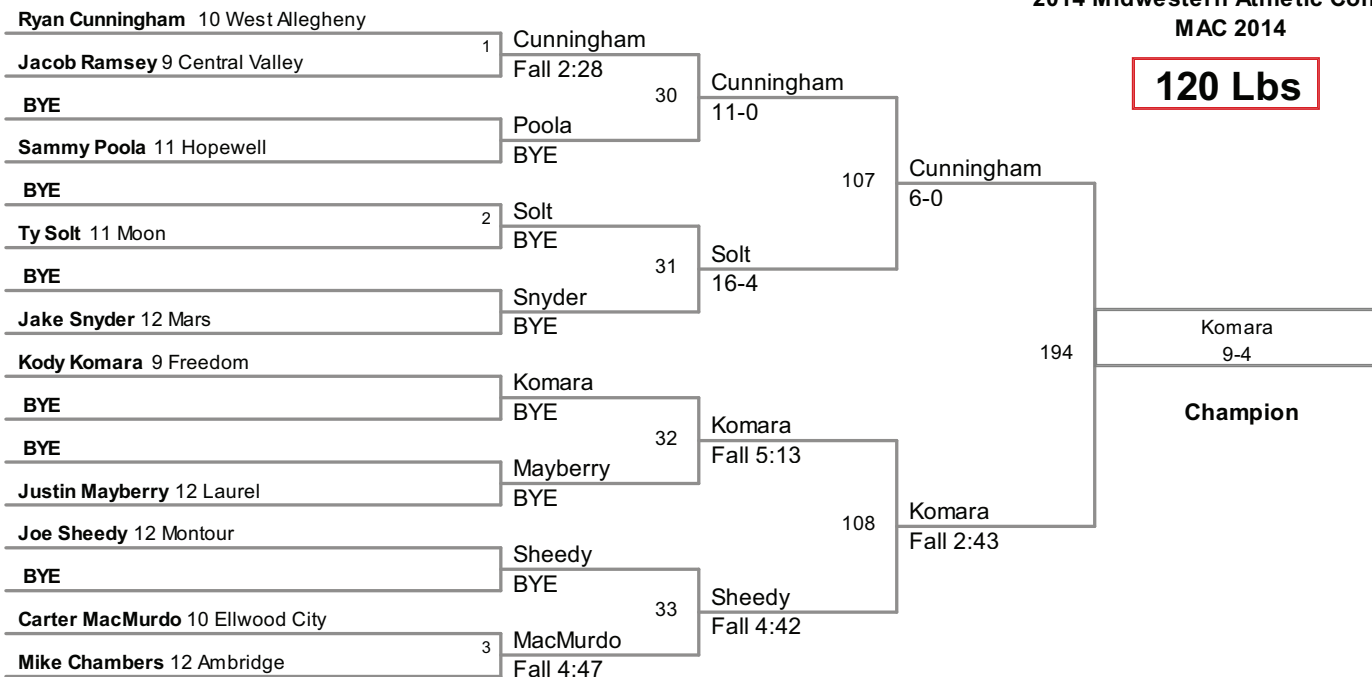

106 Lbs

113 Lbs

2014 Midwestern Athletic Conference
MAC 2014

120 Lbs

2014 Midwestern Athletic Conference
MAC 2014

126 Lbs

132 Lbs

2014 Midwestern Athletic Conference
MAC 2014