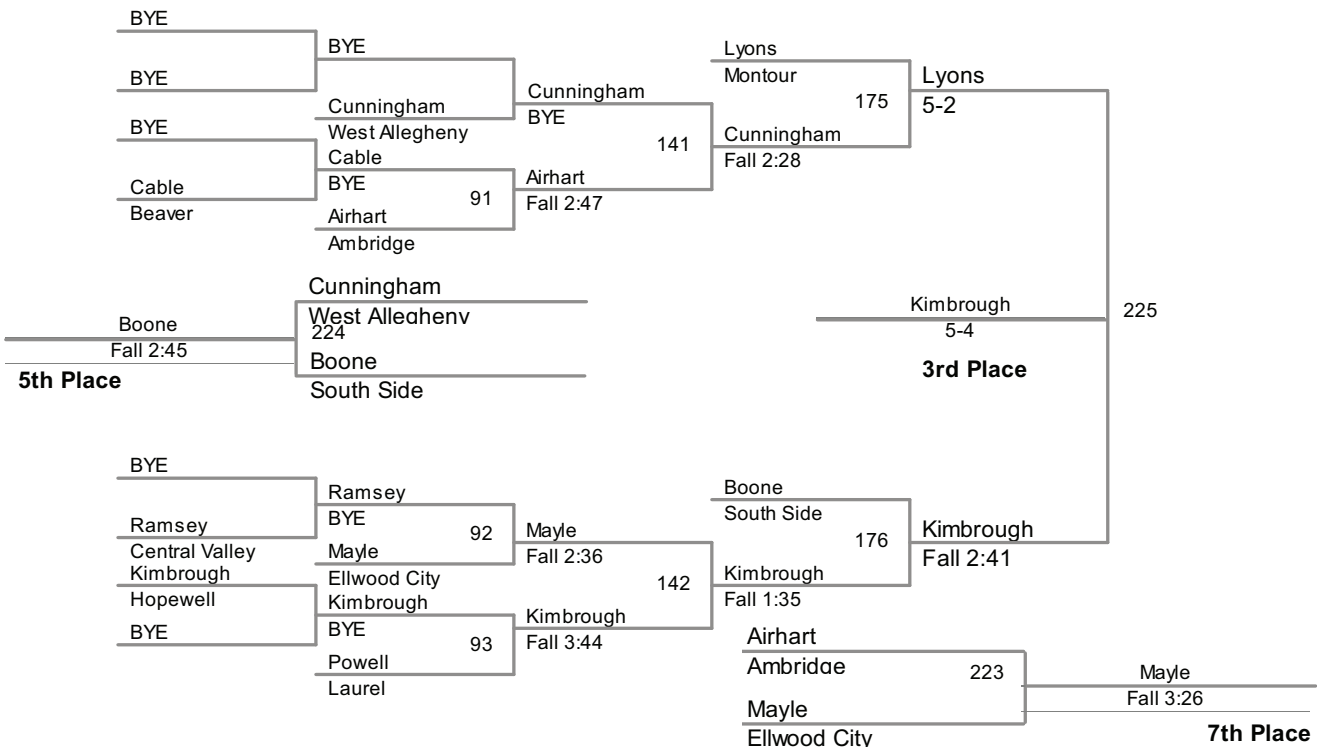

138 Lbs

145 Lbs

152 Lbs

160 Lbs

2014 Midwestern Athletic Conference
MAC 2014

170 Lbs

2014 Midwestern Athletic Conference
MAC 2014

182 Lbs