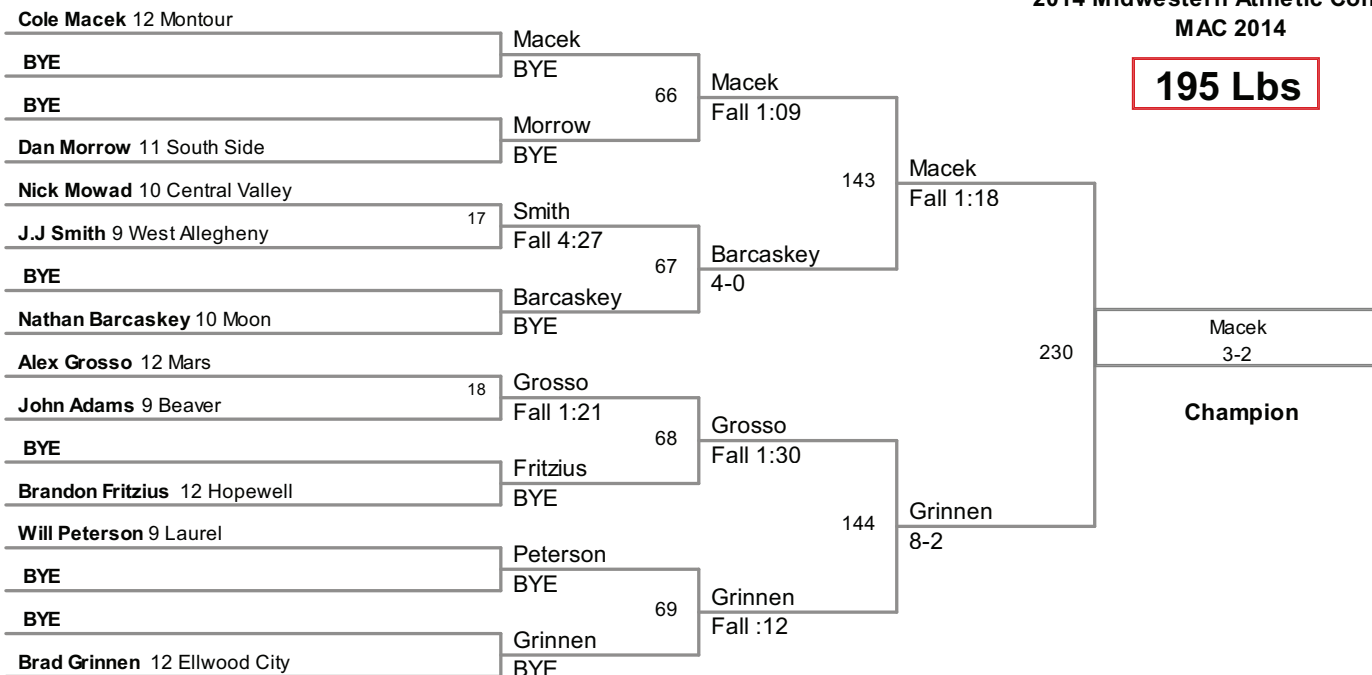

2014 Midwestern Athletic Conference
MAC 2014

195 Lbs