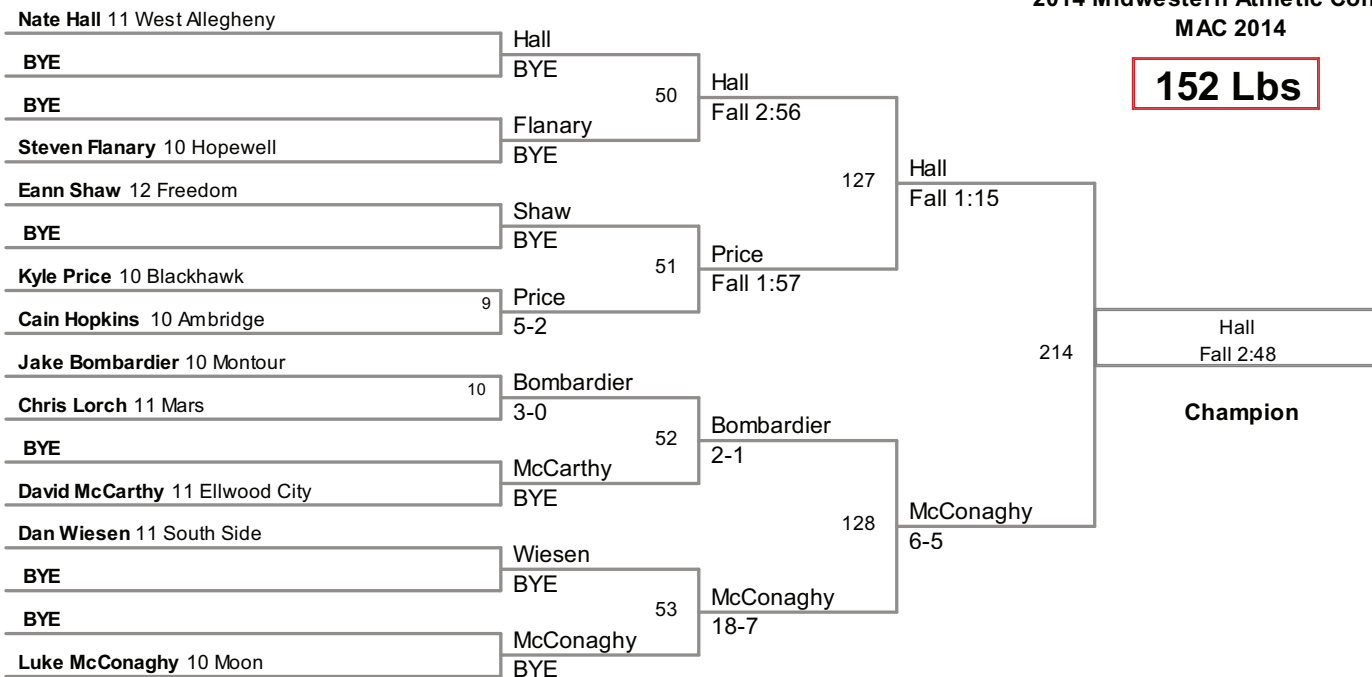

106 Lbs

113 Lbs

2014 Midwestern Athletic Conference
MAC 2014

120 Lbs

2014 Midwestern Athletic Conference
MAC 2014

126 Lbs

132 Lbs

2014 Midwestern Athletic Conference
MAC 2014

138 Lbs

145 Lbs

152 Lbs

160 Lbs

2014 Midwestern Athletic Conference
MAC 2014

170 Lbs

2014 Midwestern Athletic Conference
MAC 2014

182 Lbs