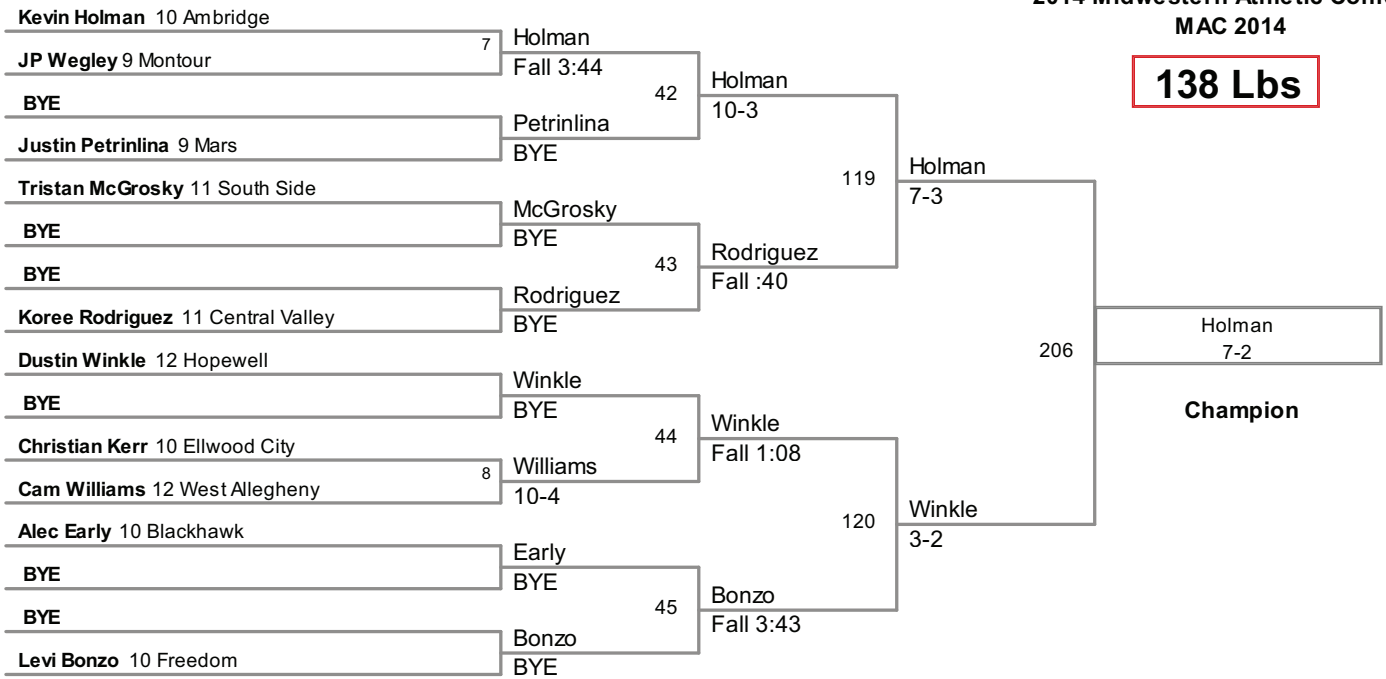

106 Lbs

113 Lbs

2014 Midwestern Athletic Conference
MAC 2014

120 Lbs

2014 Midwestern Athletic Conference
MAC 2014

126 Lbs

132 Lbs

2014 Midwestern Athletic Conference
MAC 2014

138 Lbs

145 Lbs

152 Lbs

160 Lbs

2014 Midwestern Athletic Conference
MAC 2014

170 Lbs

2014 Midwestern Athletic Conference
MAC 2014

182 Lbs