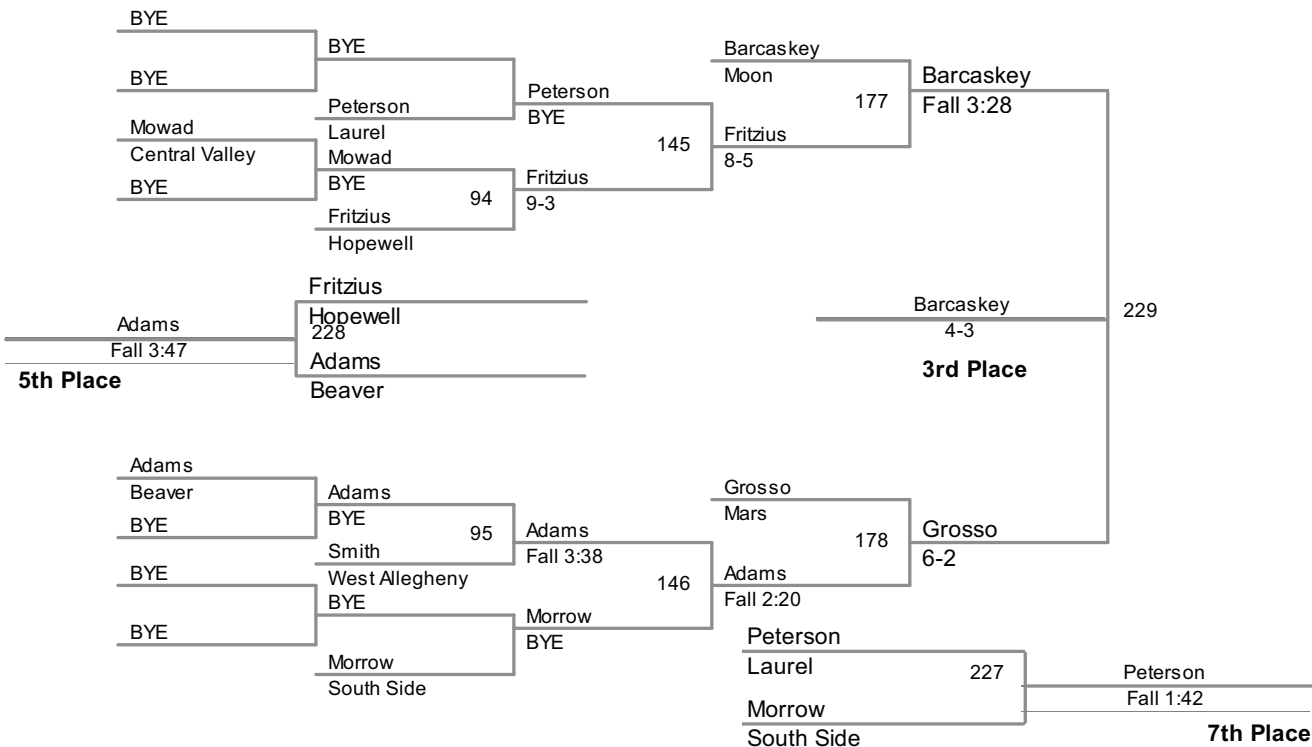

2014 Midwestern Athletic Conference
MAC 2014

195 Lbs