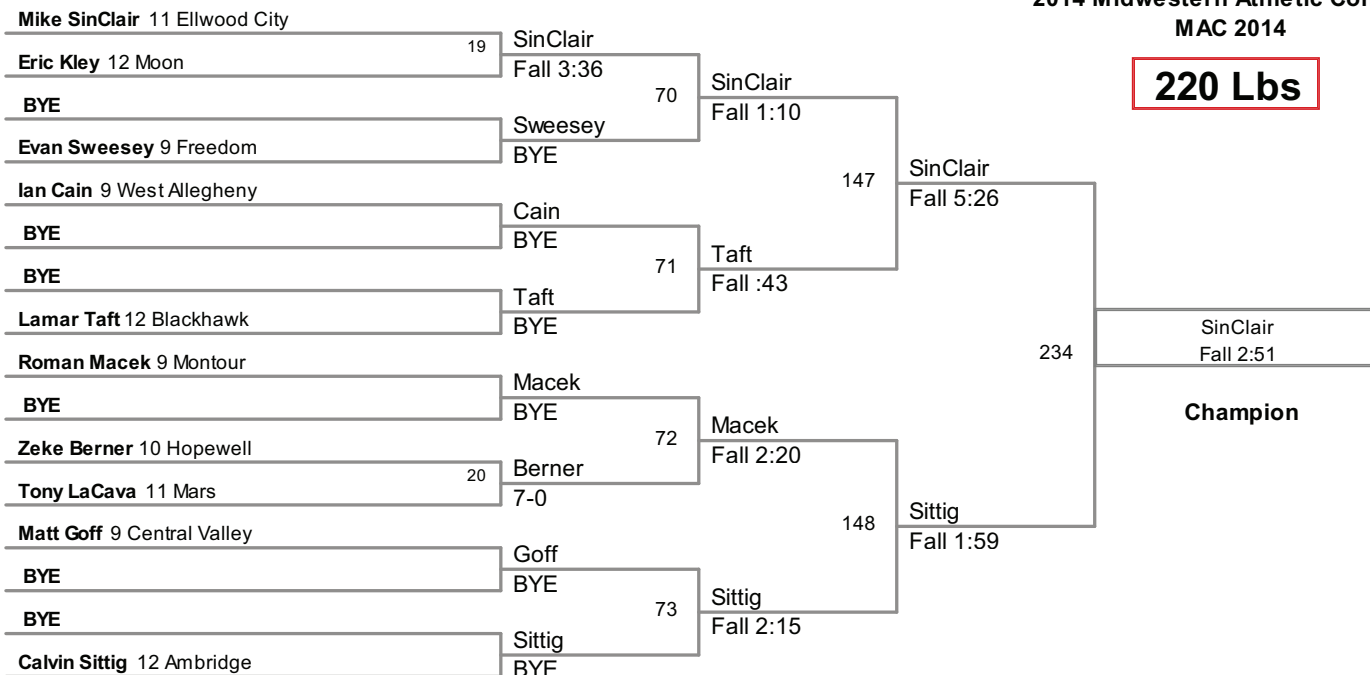

2014 Midwestern Athletic Conference
MAC 2014

220 Lbs