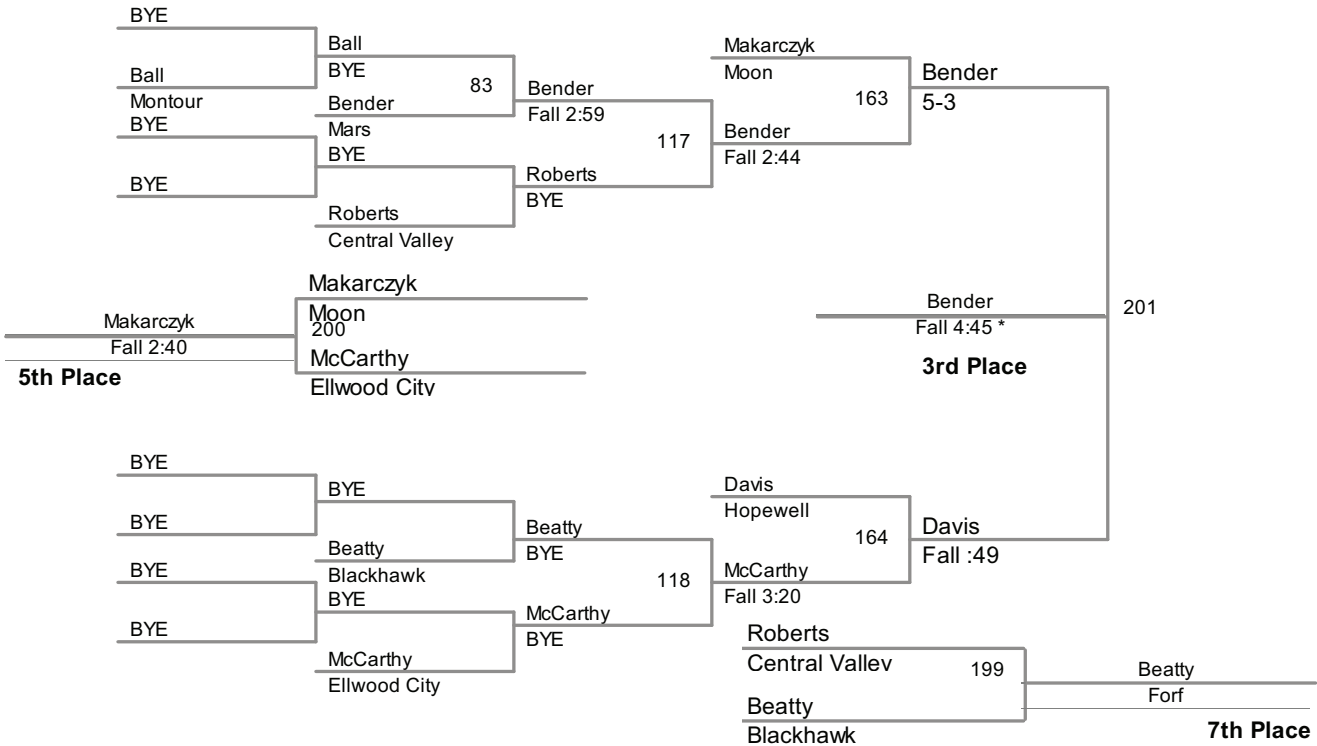

106 Lbs

113 Lbs

2014 Midwestern Athletic Conference
MAC 2014

120 Lbs

2014 Midwestern Athletic Conference
MAC 2014

126 Lbs

132 Lbs

2014 Midwestern Athletic Conference
MAC 2014