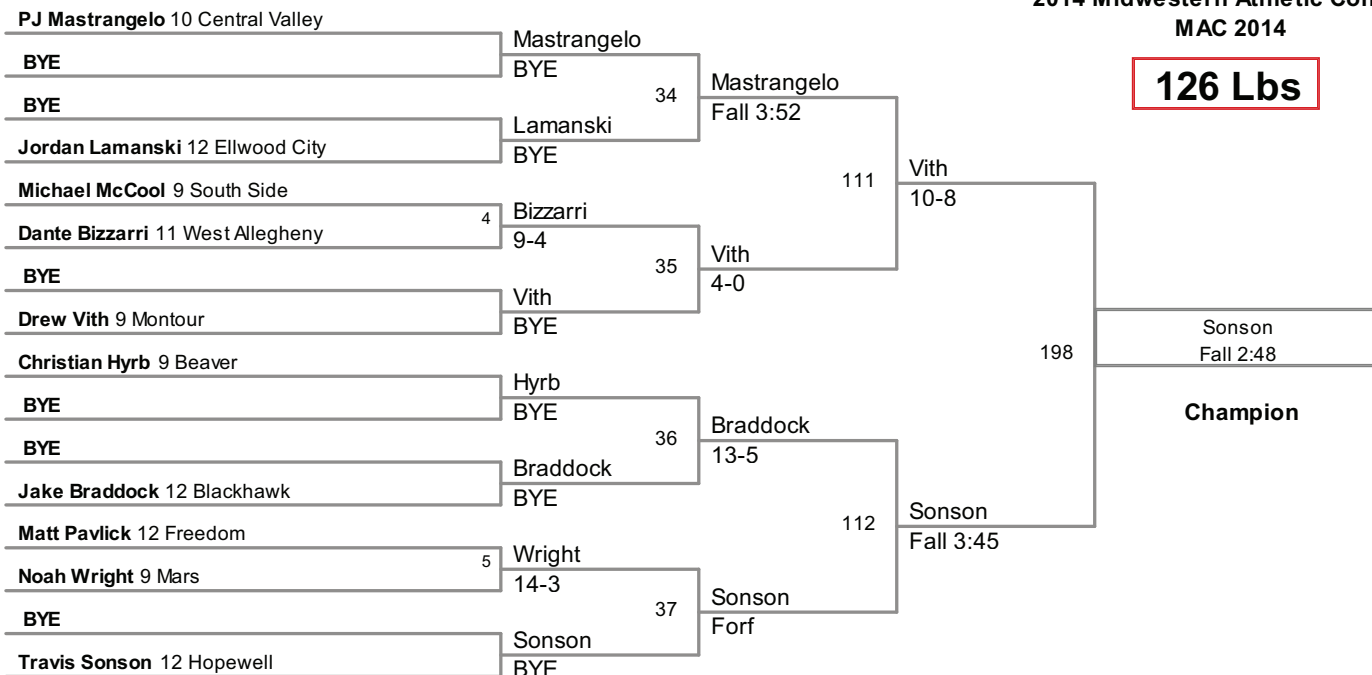

106 Lbs

113 Lbs

2014 Midwestern Athletic Conference
MAC 2014

120 Lbs

2014 Midwestern Athletic Conference
MAC 2014

126 Lbs

132 Lbs

2014 Midwestern Athletic Conference
MAC 2014