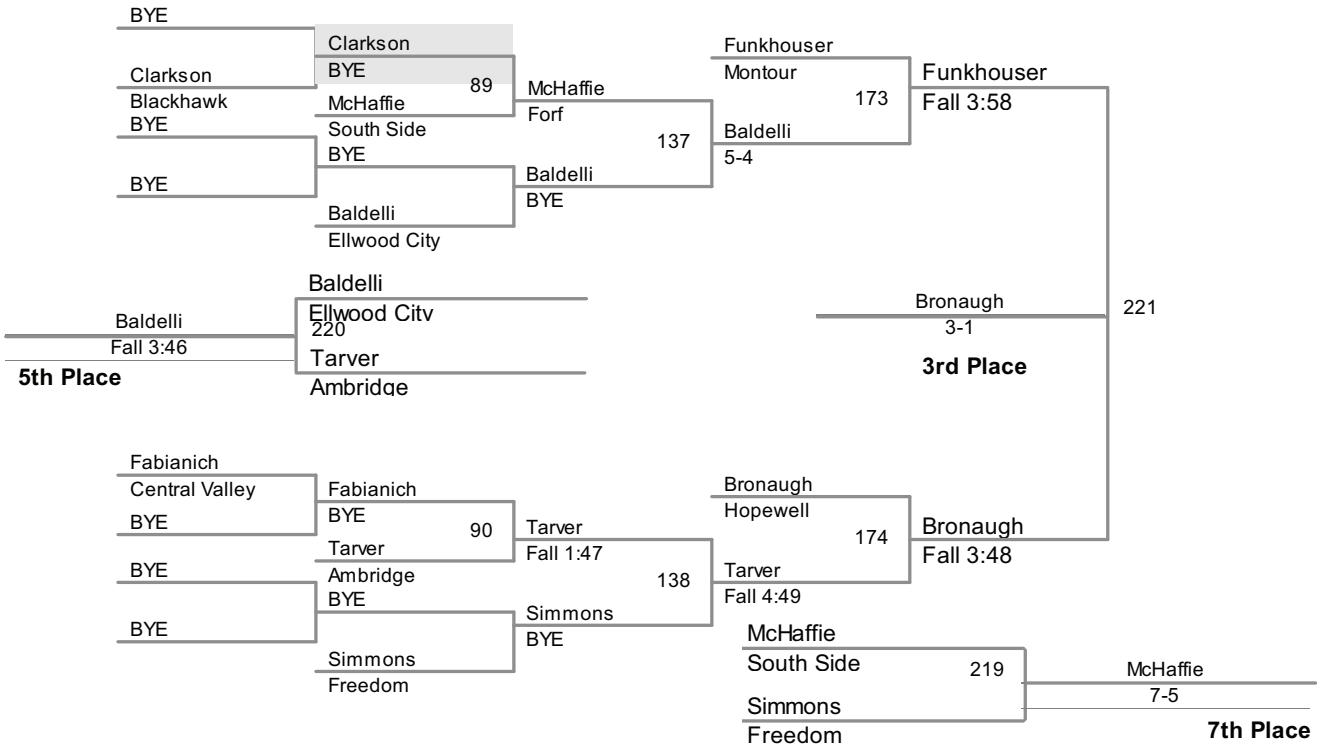

138 Lbs

145 Lbs

152 Lbs

160 Lbs

2014 Midwestern Athletic Conference
MAC 2014

170 Lbs

2014 Midwestern Athletic Conference
MAC 2014

182 Lbs