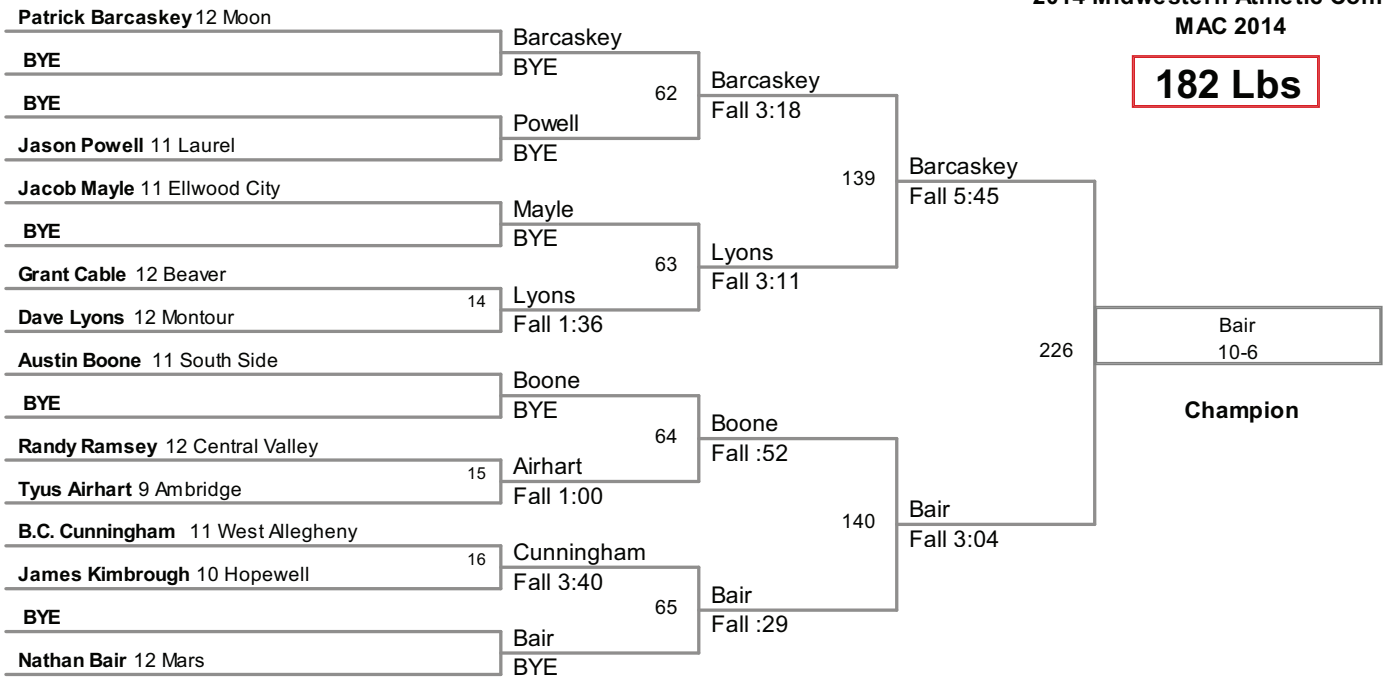

138 Lbs

145 Lbs

152 Lbs

160 Lbs

2014 Midwestern Athletic Conference
MAC 2014

170 Lbs

2014 Midwestern Athletic Conference
MAC 2014

182 Lbs