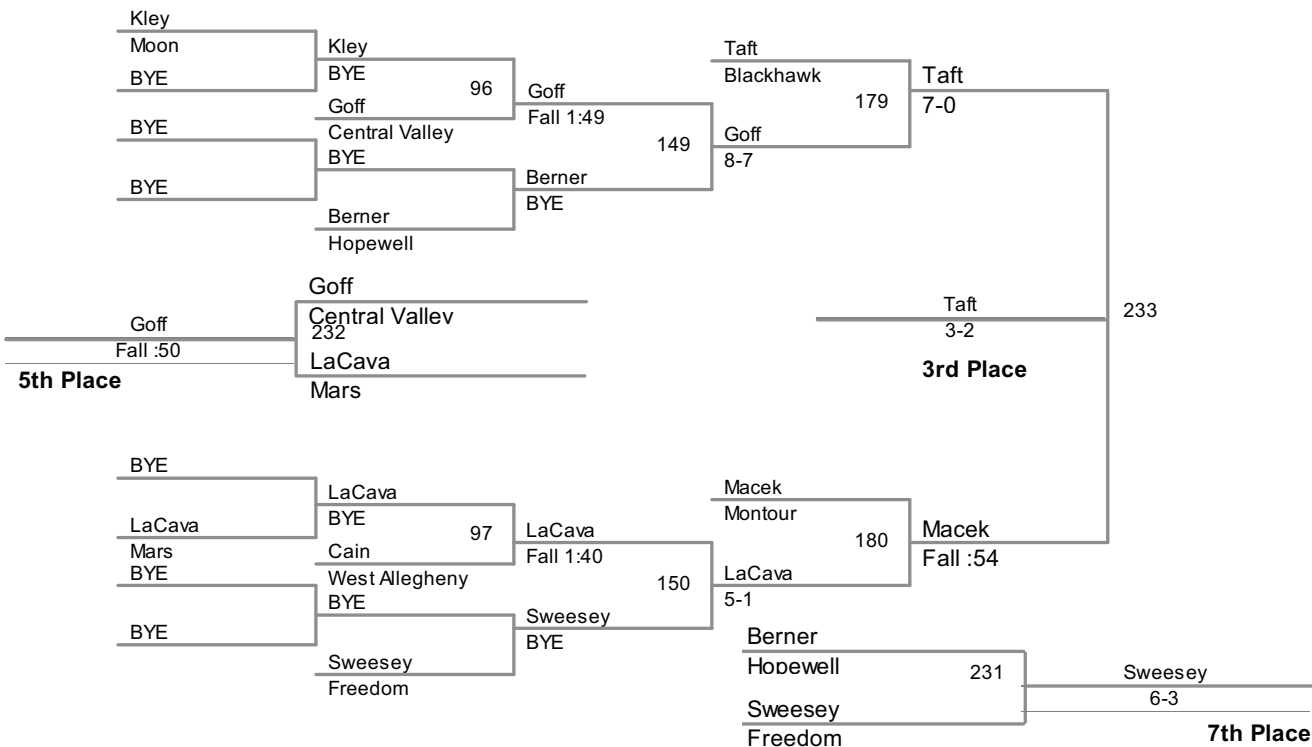

2014 Midwestern Athletic Conference
MAC 2014

220 Lbs