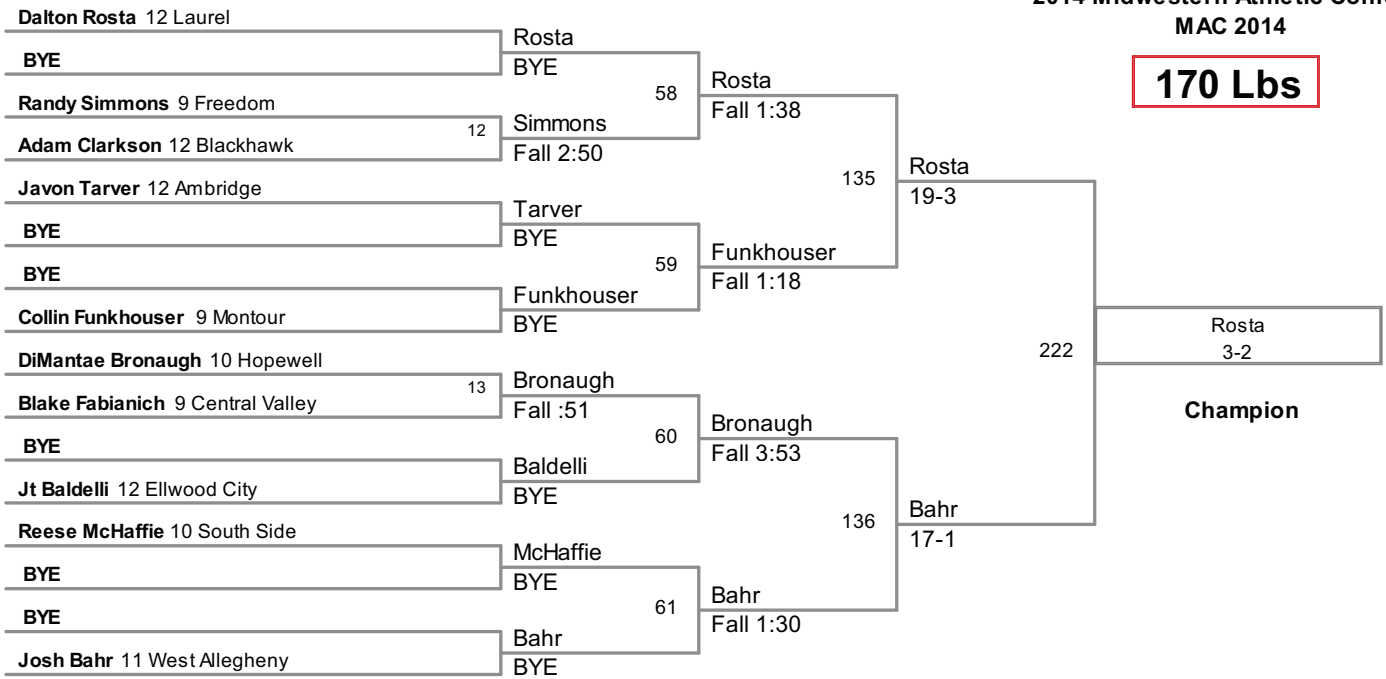

138 Lbs

145 Lbs

152 Lbs

160 Lbs

2014 Midwestern Athletic Conference
MAC 2014

170 Lbs

2014 Midwestern Athletic Conference
MAC 2014

182 Lbs