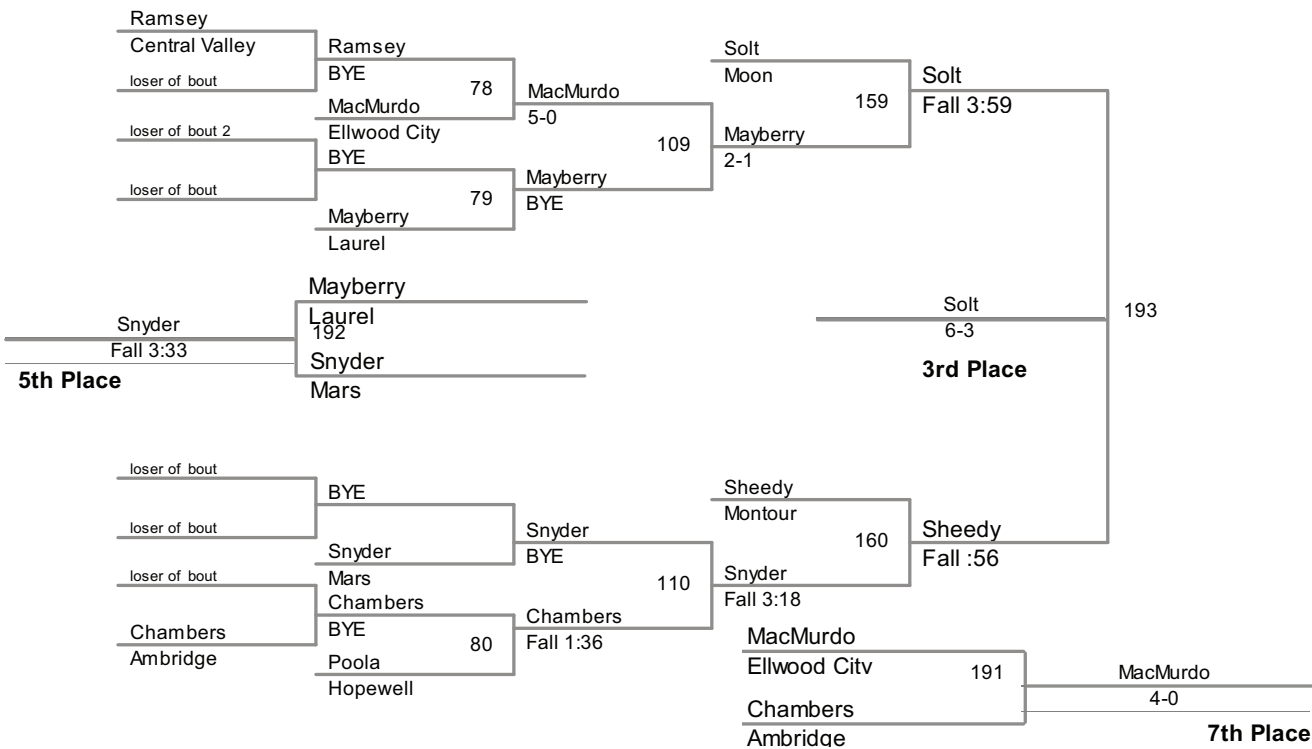

106 Lbs

113 Lbs

2014 Midwestern Athletic Conference
MAC 2014

120 Lbs

2014 Midwestern Athletic Conference
MAC 2014

126 Lbs

132 Lbs

2014 Midwestern Athletic Conference
MAC 2014