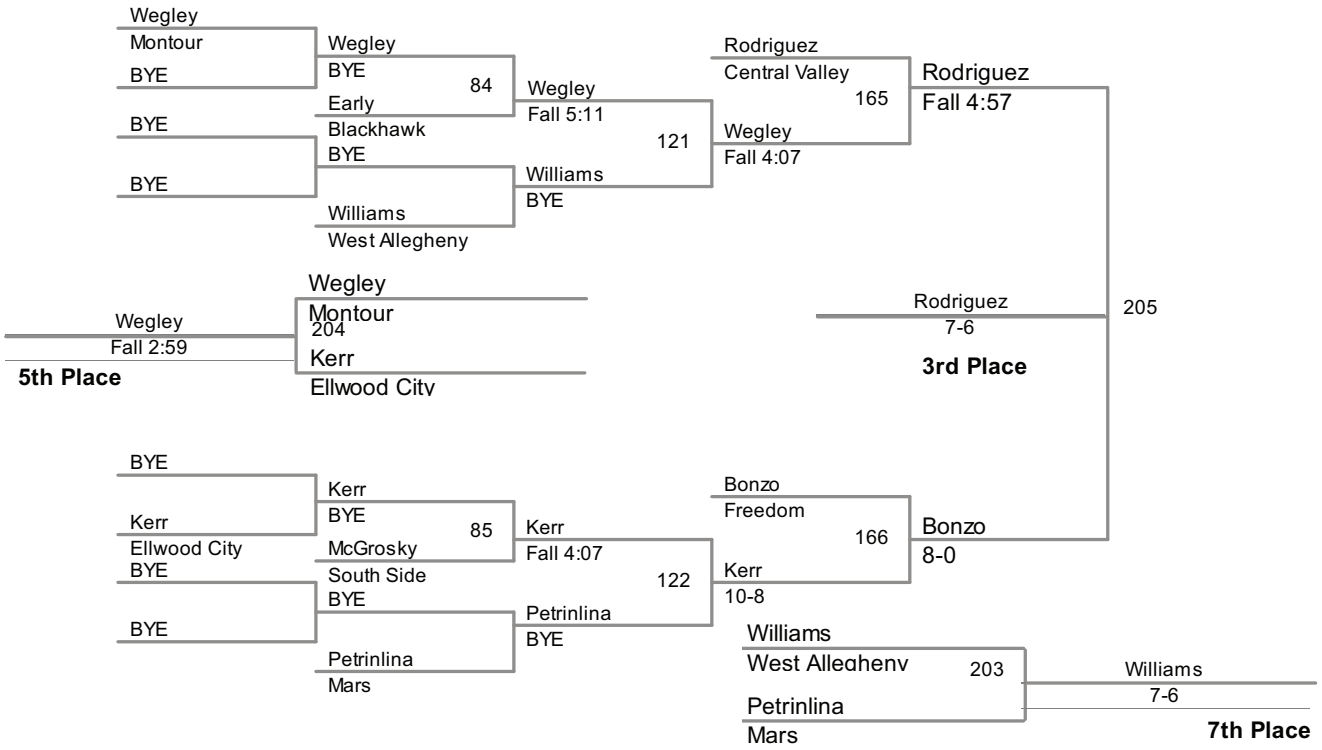

2014 Midwestern Athletic Conference
MAC 2014

138 Lbs