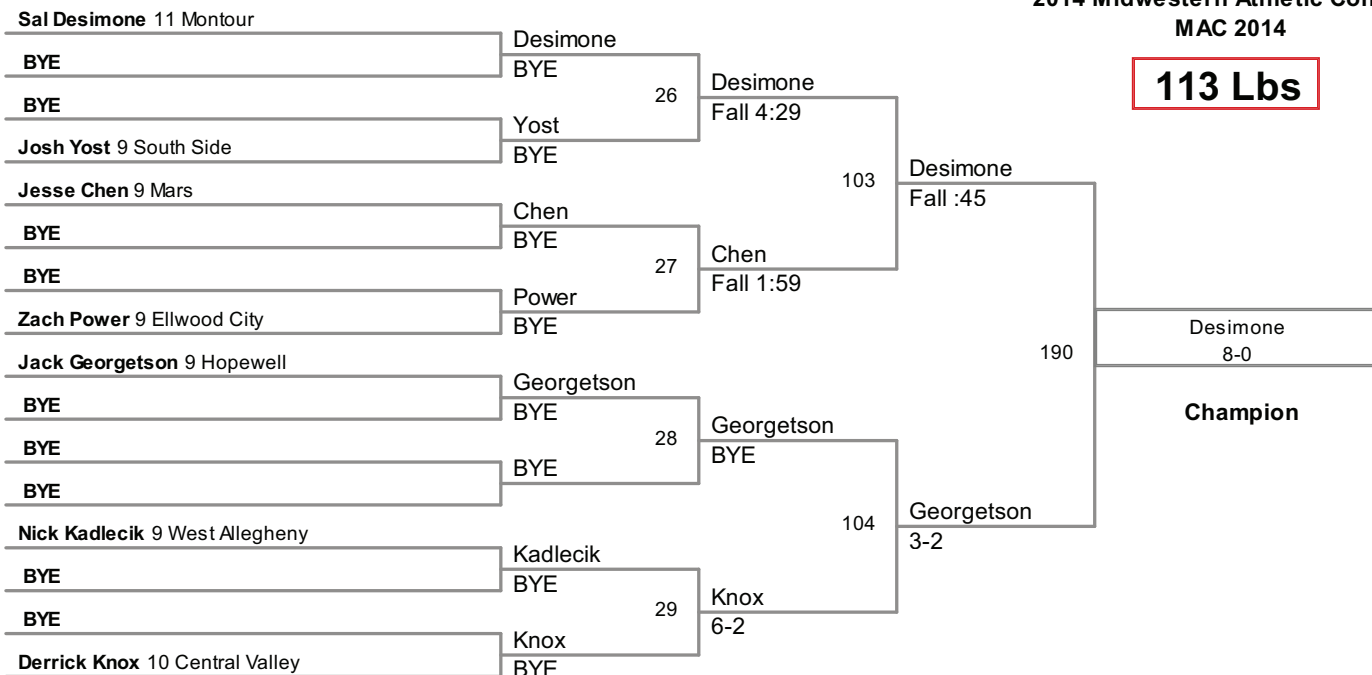

106 Lbs

113 Lbs

2014 Midwestern Athletic Conference
MAC 2014

120 Lbs

2014 Midwestern Athletic Conference
MAC 2014

126 Lbs

132 Lbs

2014 Midwestern Athletic Conference
MAC 2014

138 Lbs

145 Lbs

152 Lbs

160 Lbs

2014 Midwestern Athletic Conference
MAC 2014

170 Lbs

2014 Midwestern Athletic Conference
MAC 2014

182 Lbs