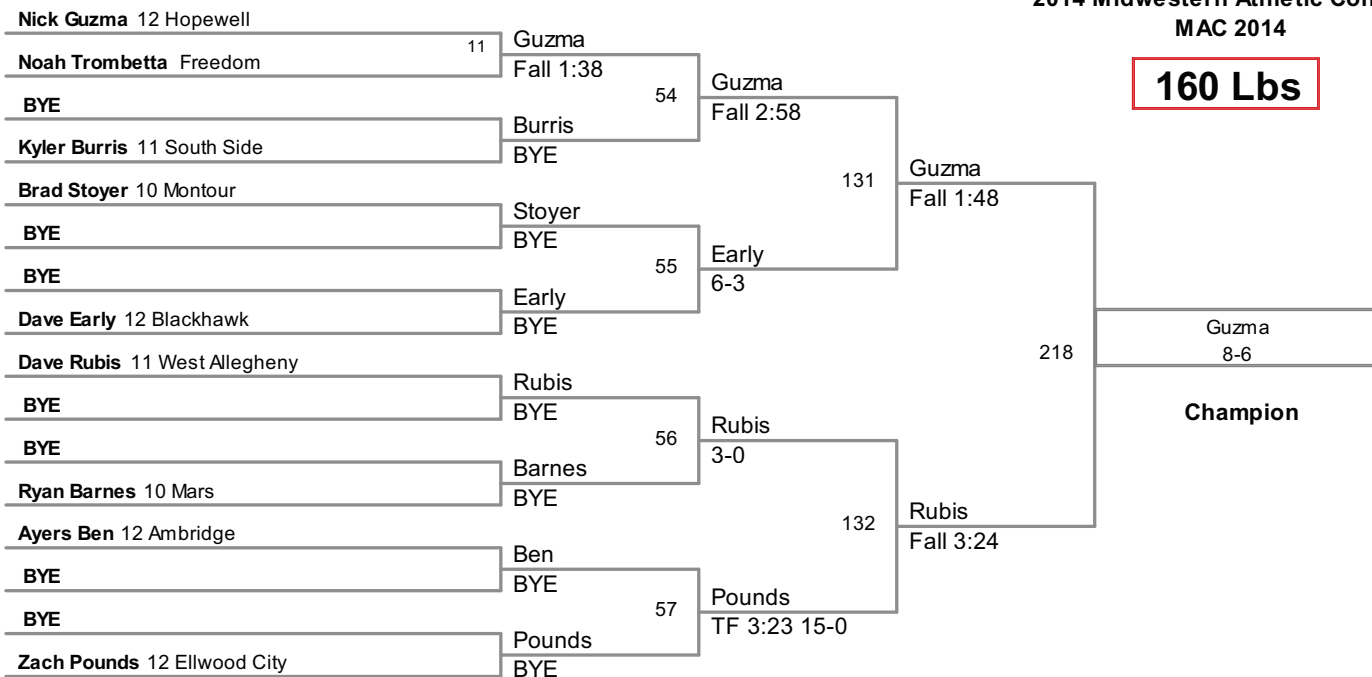

138 Lbs

145 Lbs

152 Lbs

160 Lbs

2014 Midwestern Athletic Conference
MAC 2014

170 Lbs

2014 Midwestern Athletic Conference
MAC 2014

182 Lbs