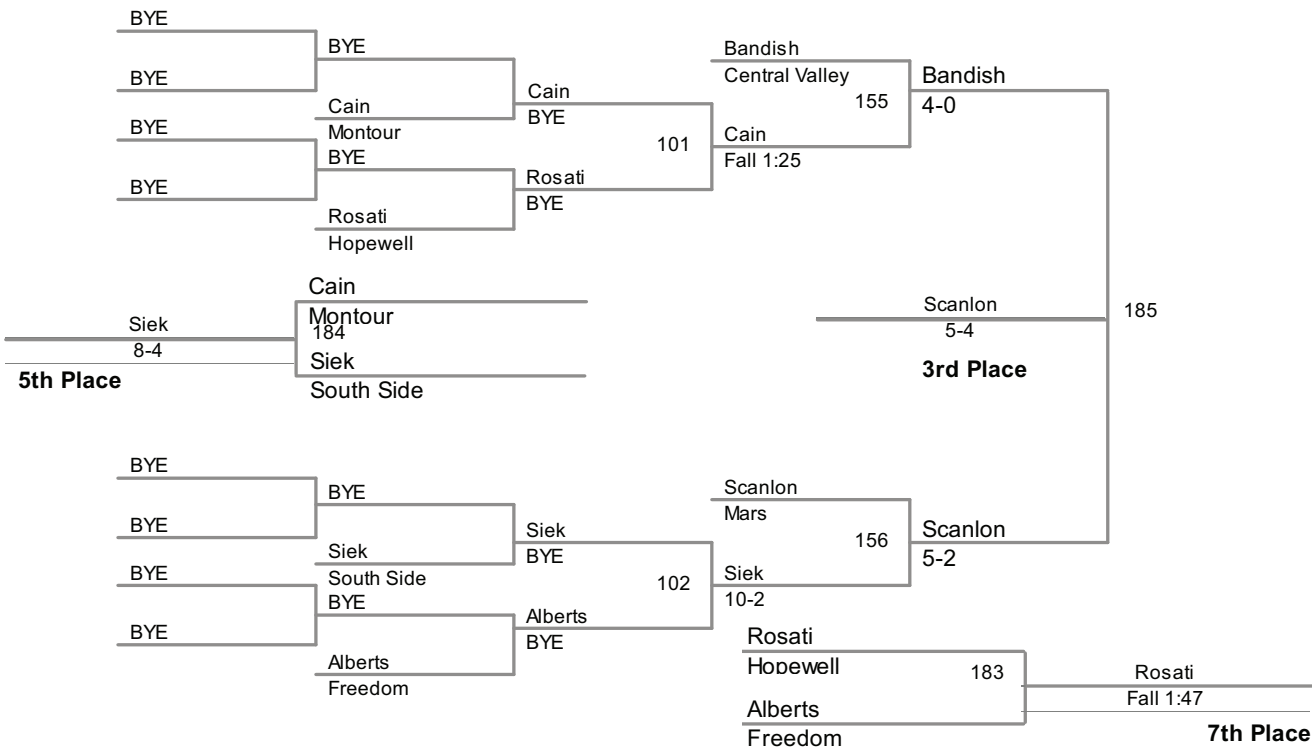

106 Lbs

113 Lbs

2014 Midwestern Athletic Conference
MAC 2014

120 Lbs

2014 Midwestern Athletic Conference
MAC 2014

126 Lbs

132 Lbs

2014 Midwestern Athletic Conference
MAC 2014