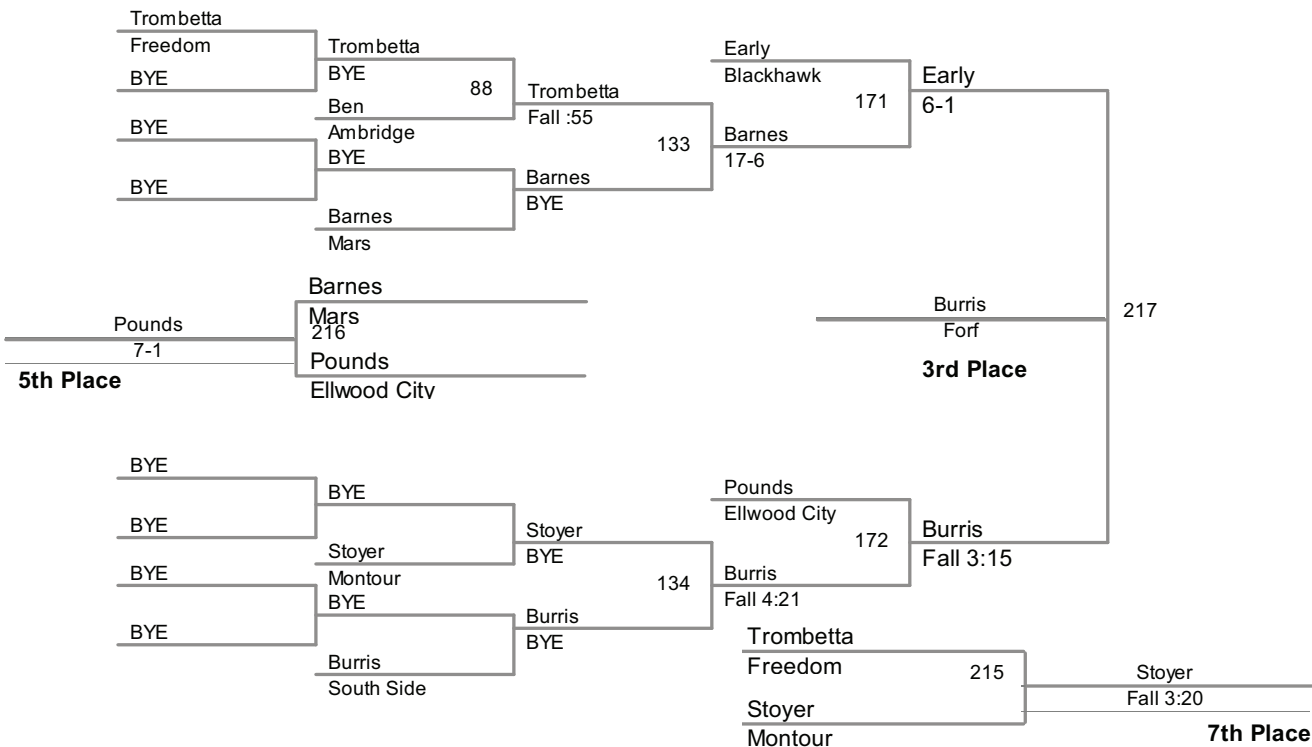

138 Lbs

145 Lbs

152 Lbs

160 Lbs

2014 Midwestern Athletic Conference
MAC 2014

170 Lbs

2014 Midwestern Athletic Conference
MAC 2014

182 Lbs