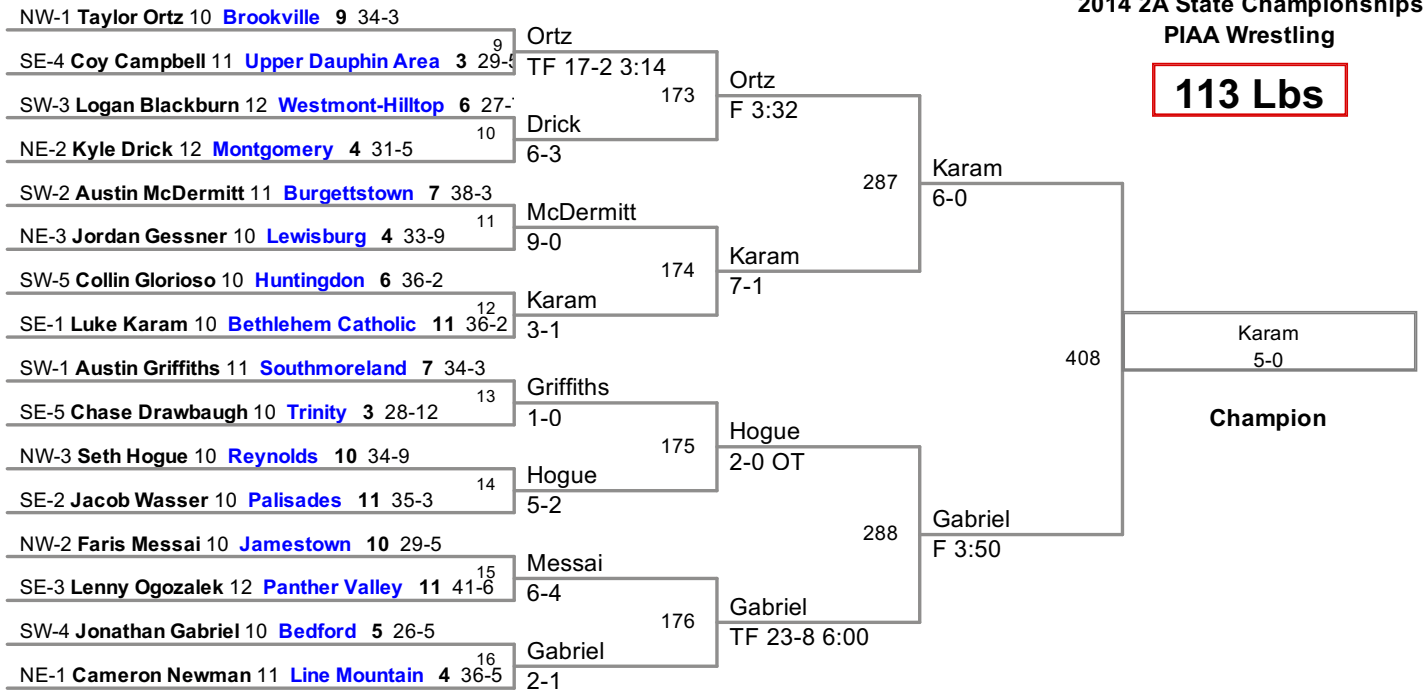

2014 2A State Championships
PIAA Wrestling

106 Lbs

2014 2A State Championships
PIAA Wrestling

113 Lbs

5th Place

3rd Place

7th Place

2014 2A State Championships
PIAA Wrestling

120 Lbs

2014 2A State Championships
PIAA Wrestling

126 Lbs

2014 2A State Championships
PIAA Wrestling

132 Lbs

2014 2A State Championships
PIAA Wrestling

138 Lbs

2014 2A State Championships
PIAA Wrestling

145 Lbs

2014 2A State Championships
PIAA Wrestling

152 Lbs

2014 2A State Championships
PIAA Wrestling

160 Lbs

2014 2A State Championships
PIAA Wrestling

170 Lbs

2014 2A State Championships
PIAA Wrestling

182 Lbs

2014 2A State Championships
PIAA Wrestling

195 Lbs

2014 2A State Championships
PIAA Wrestling

220 Lbs

2014 2A State Championships
PIAA Wrestling

285 Lbs