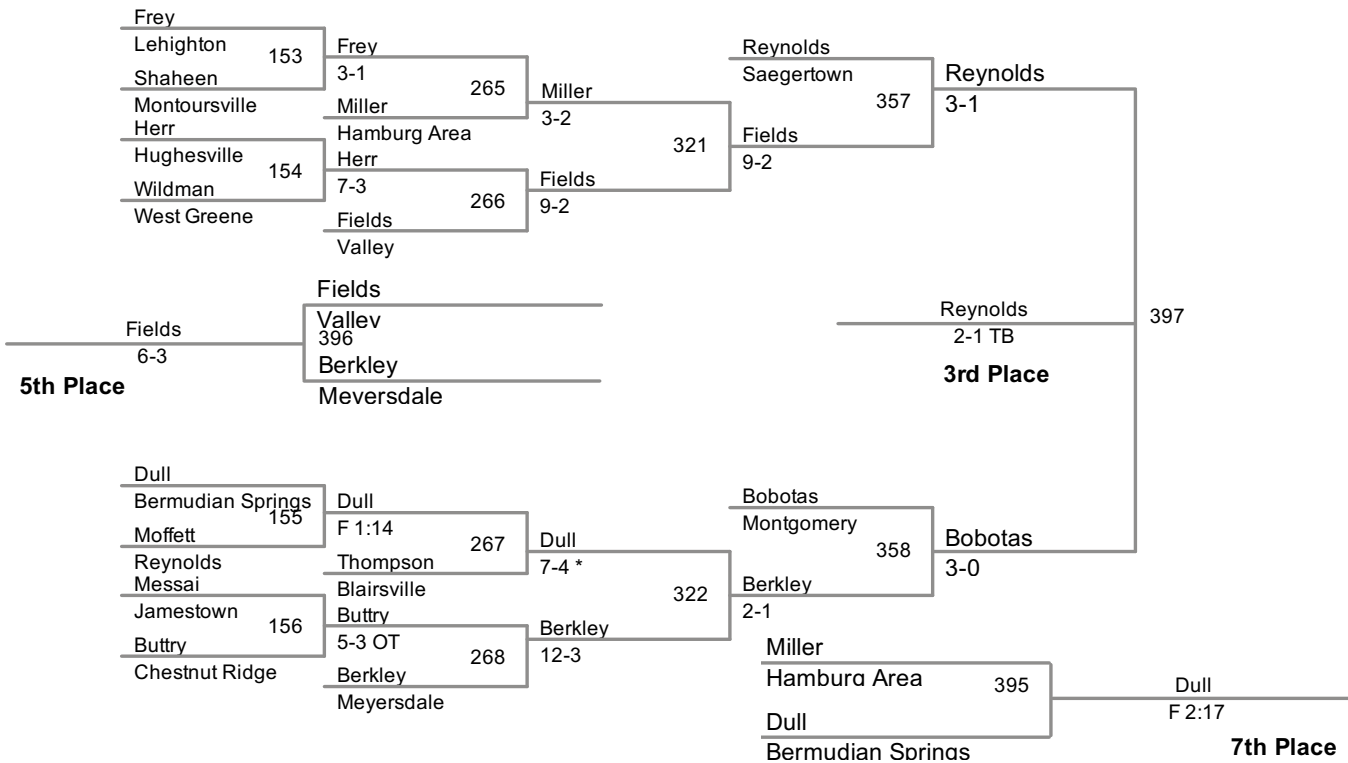

2014 2A State Championships
PIAA Wrestling

182 Lbs