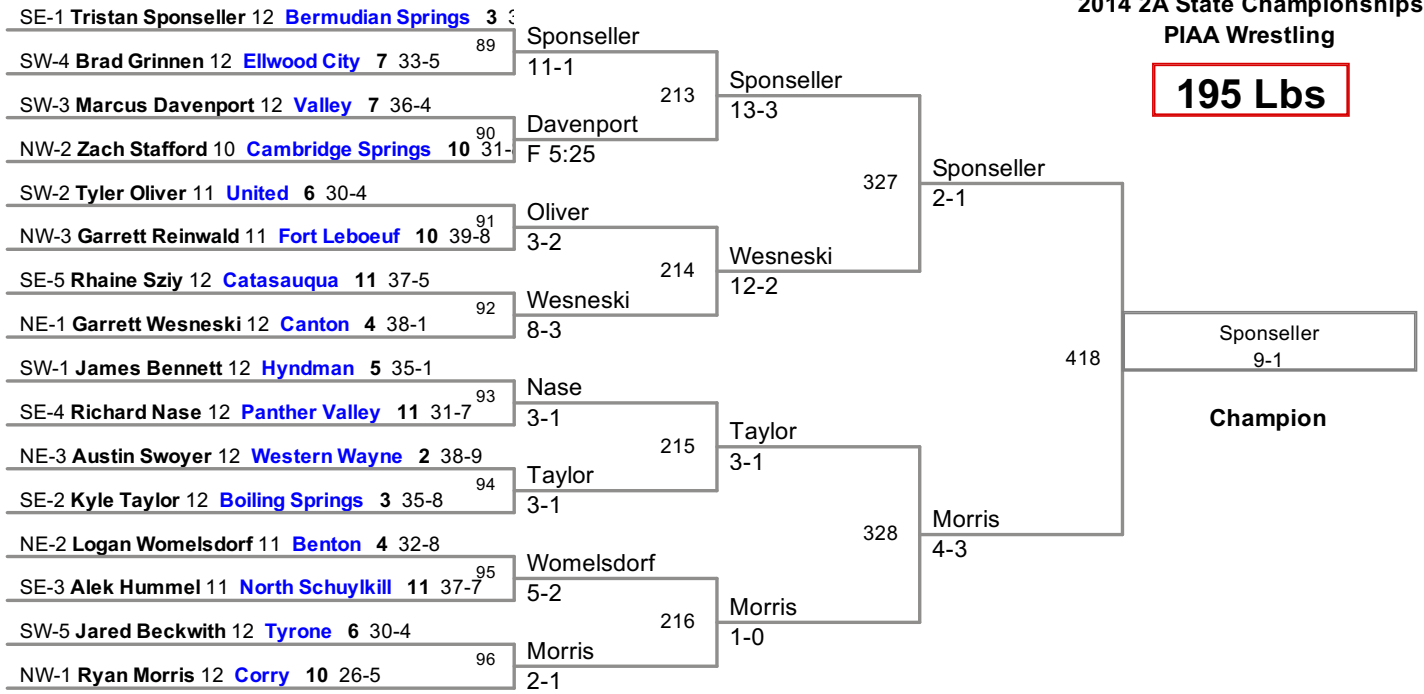

2014 2A State Championships
PIAA Wrestling

195 Lbs