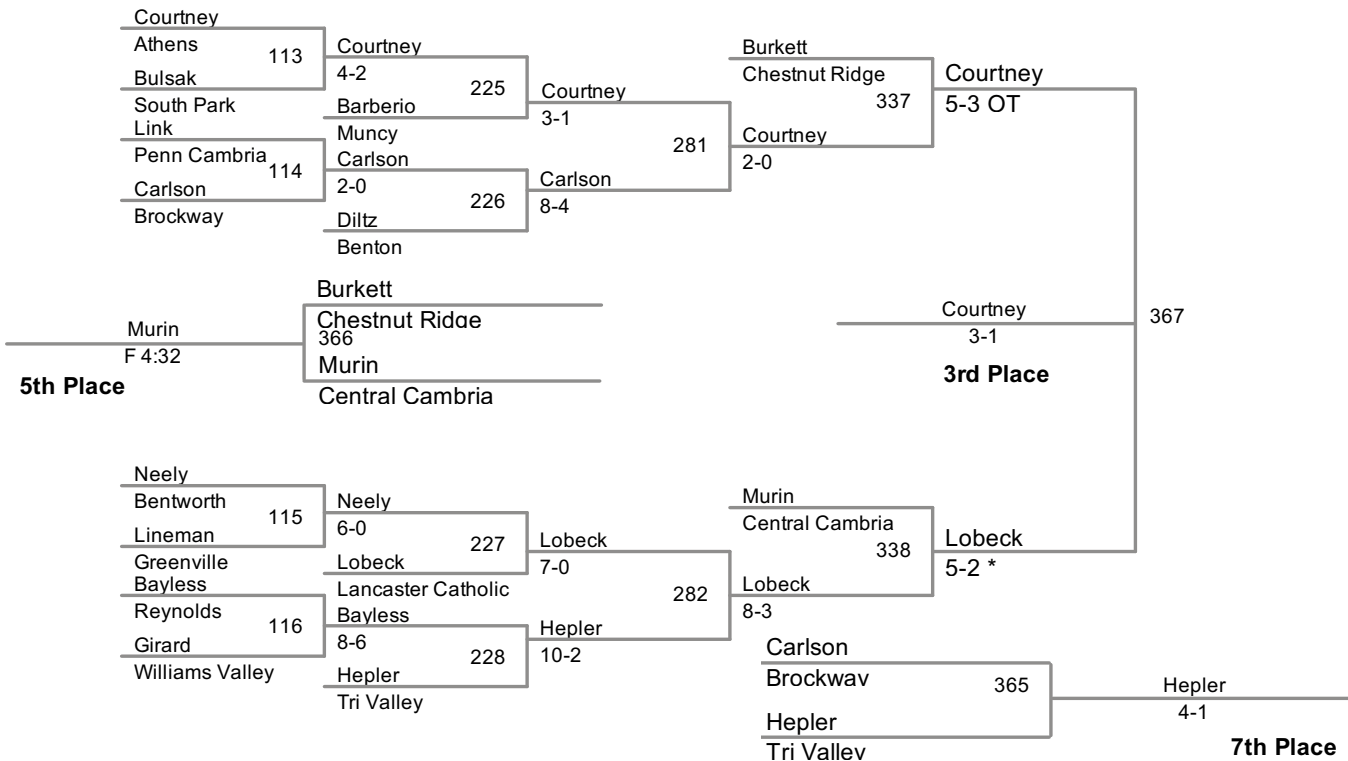

2014 2A State Championships
PIAA Wrestling

106 Lbs

2014 2A State Championships
PIAA Wrestling

113 Lbs

5th Place

3rd Place

7th Place

2014 2A State Championships
PIAA Wrestling