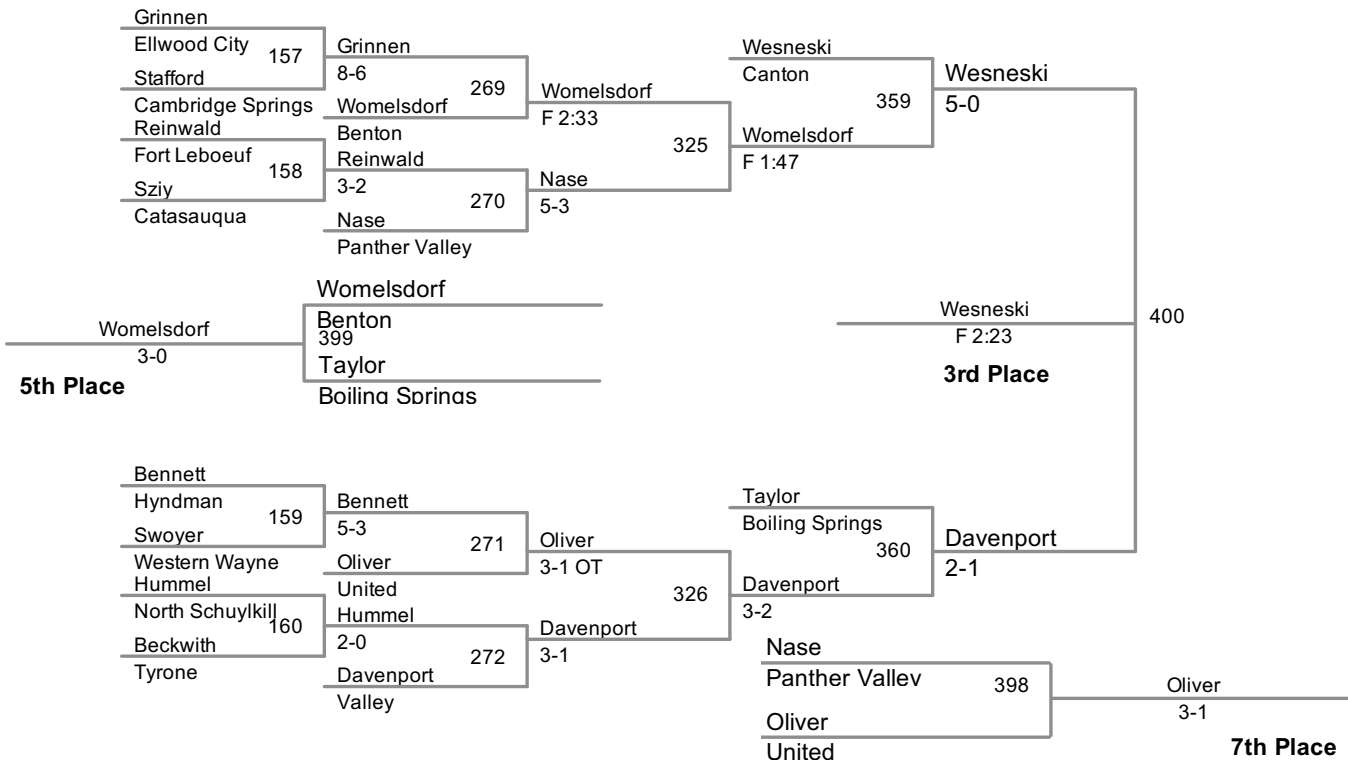

2014 2A State Championships
PIAA Wrestling

195 Lbs