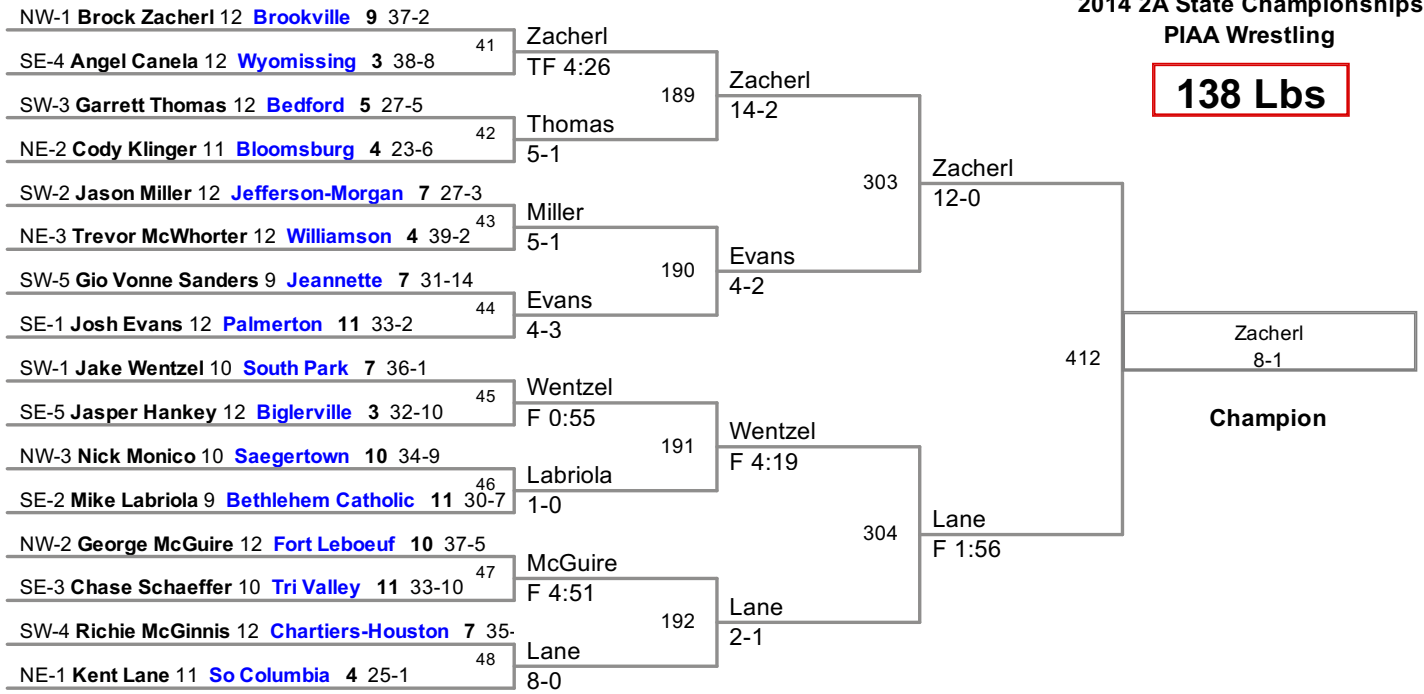

120 Lbs

2014 2A State Championships
PIAA Wrestling

126 Lbs

2014 2A State Championships
PIAA Wrestling

132 Lbs

2014 2A State Championships
PIAA Wrestling

138 Lbs

2014 2A State Championships
PIAA Wrestling