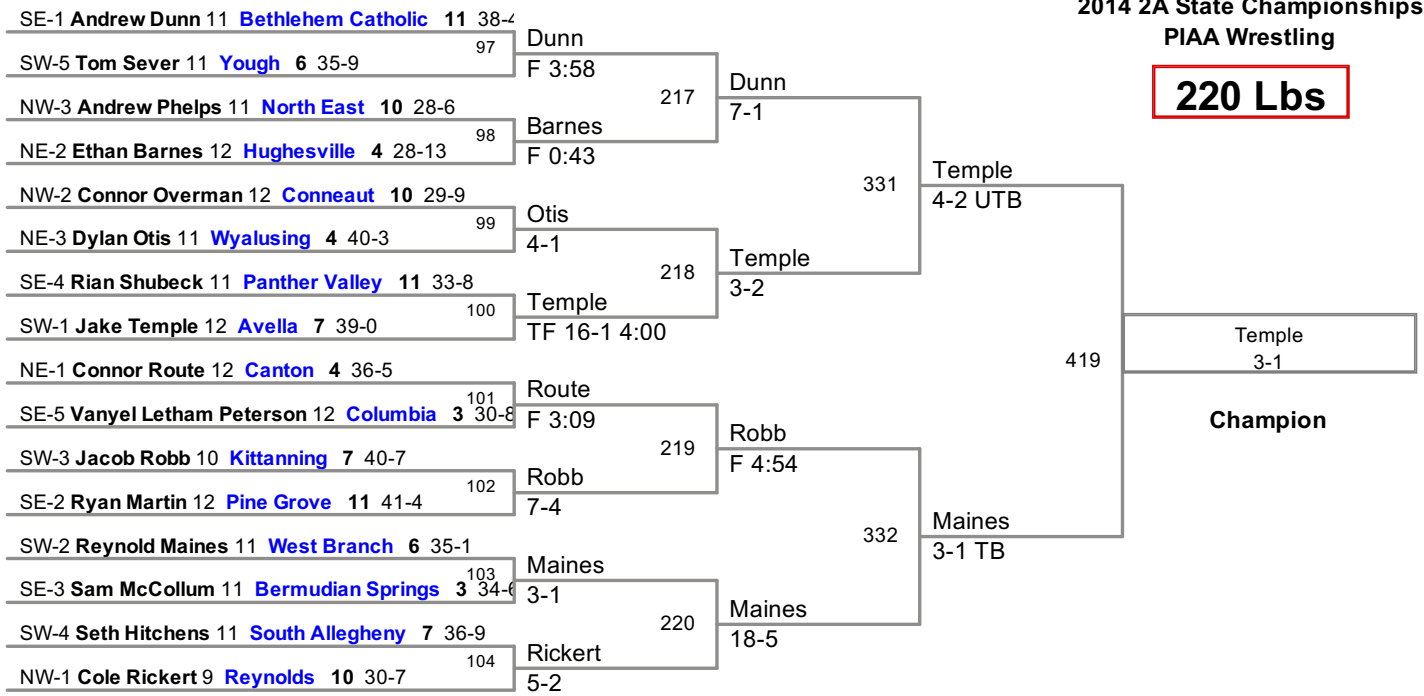

182 Lbs

2014 2A State Championships
PIAA Wrestling

195 Lbs

2014 2A State Championships
PIAA Wrestling

220 Lbs

2014 2A State Championships
PIAA Wrestling

285 Lbs