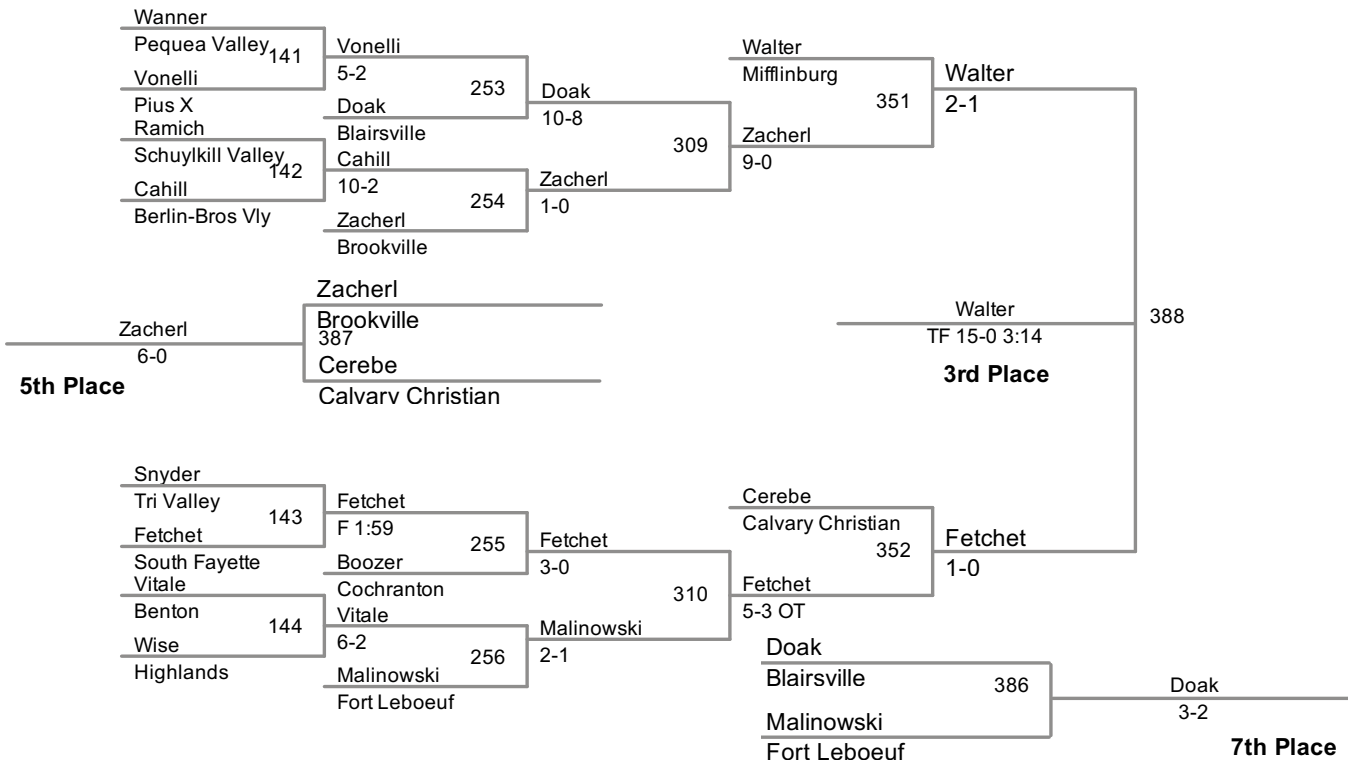

2014 2A State Championships
PIAA Wrestling

152 Lbs