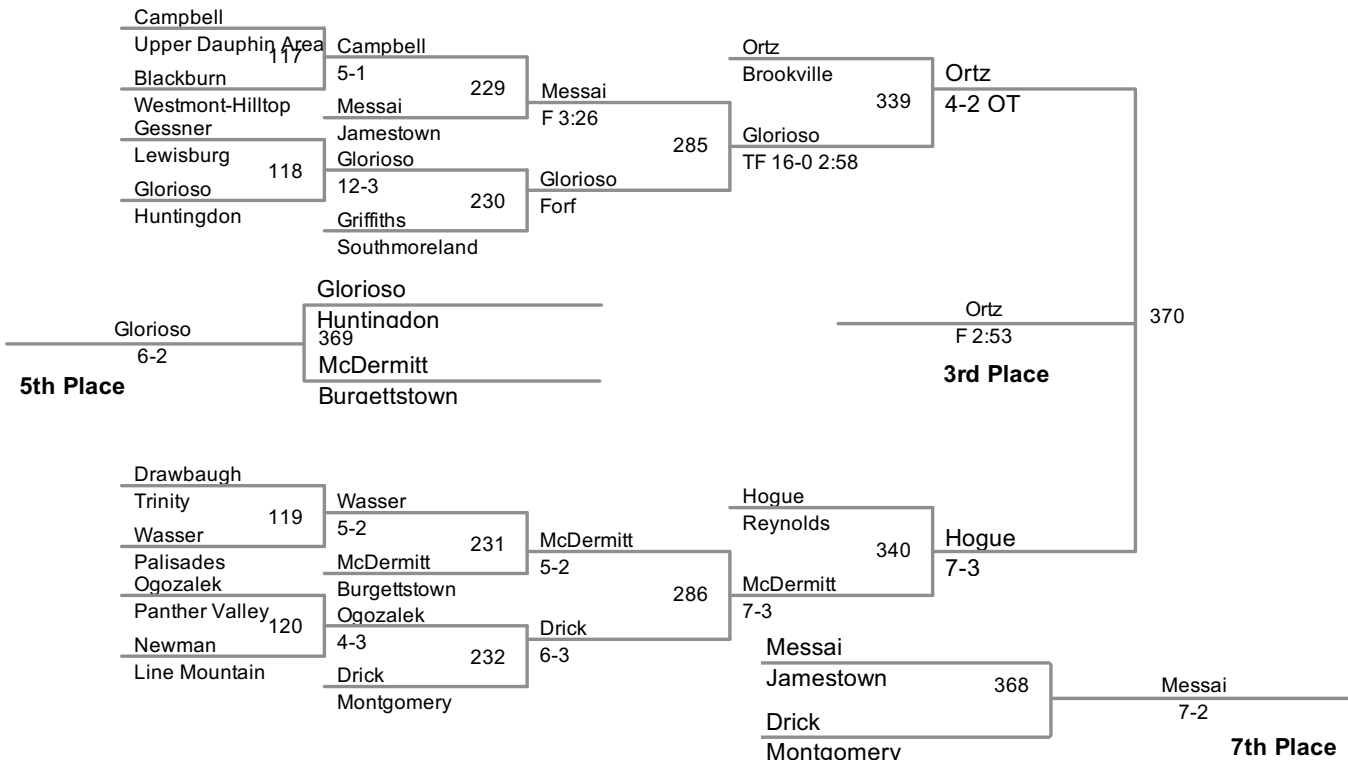

2014 2A State Championships
PIAA Wrestling

106 Lbs

2014 2A State Championships
PIAA Wrestling

113 Lbs

5th Place

3rd Place

7th Place

2014 2A State Championships
PIAA Wrestling

120 Lbs

2014 2A State Championships
PIAA Wrestling

126 Lbs

2014 2A State Championships
PIAA Wrestling

132 Lbs

2014 2A State Championships
PIAA Wrestling

138 Lbs

2014 2A State Championships
PIAA Wrestling