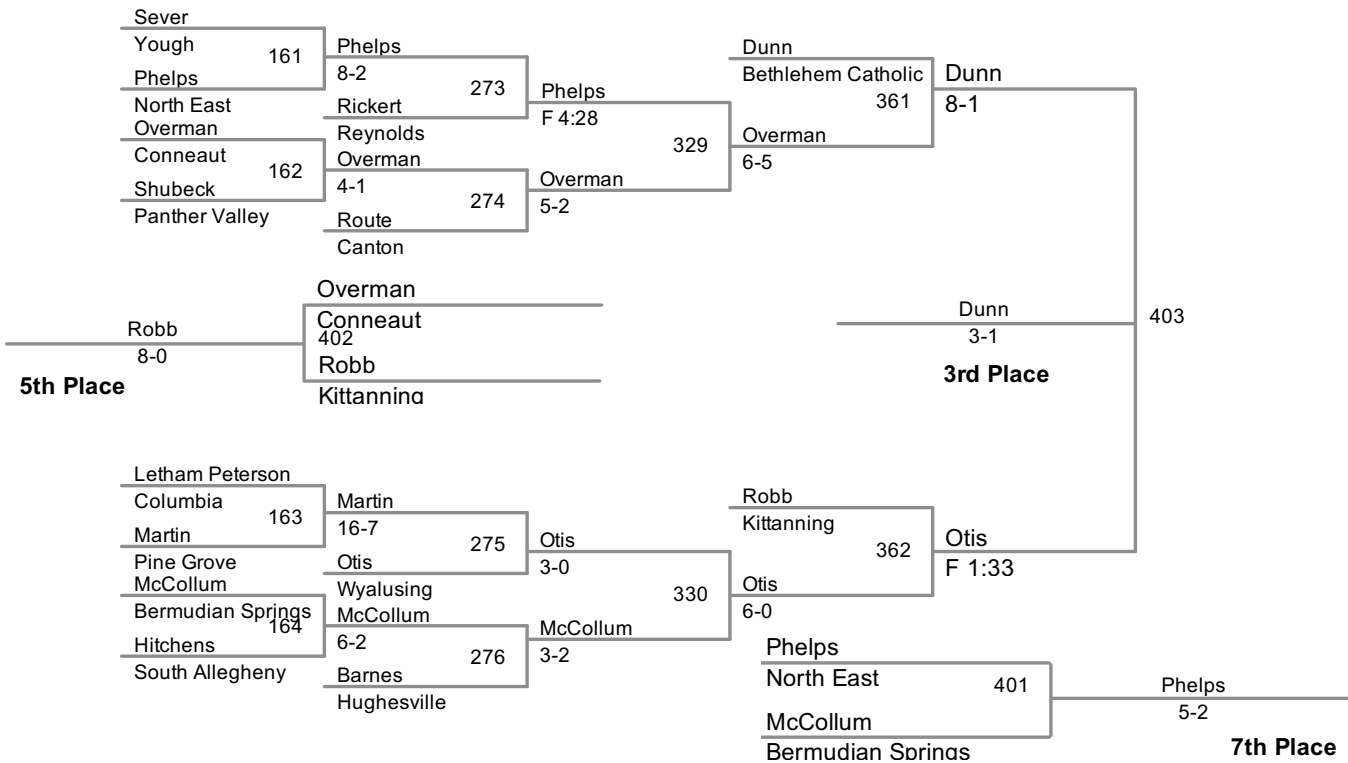

182 Lbs

2014 2A State Championships
PIAA Wrestling

195 Lbs

2014 2A State Championships
PIAA Wrestling

220 Lbs

2014 2A State Championships
PIAA Wrestling

285 Lbs