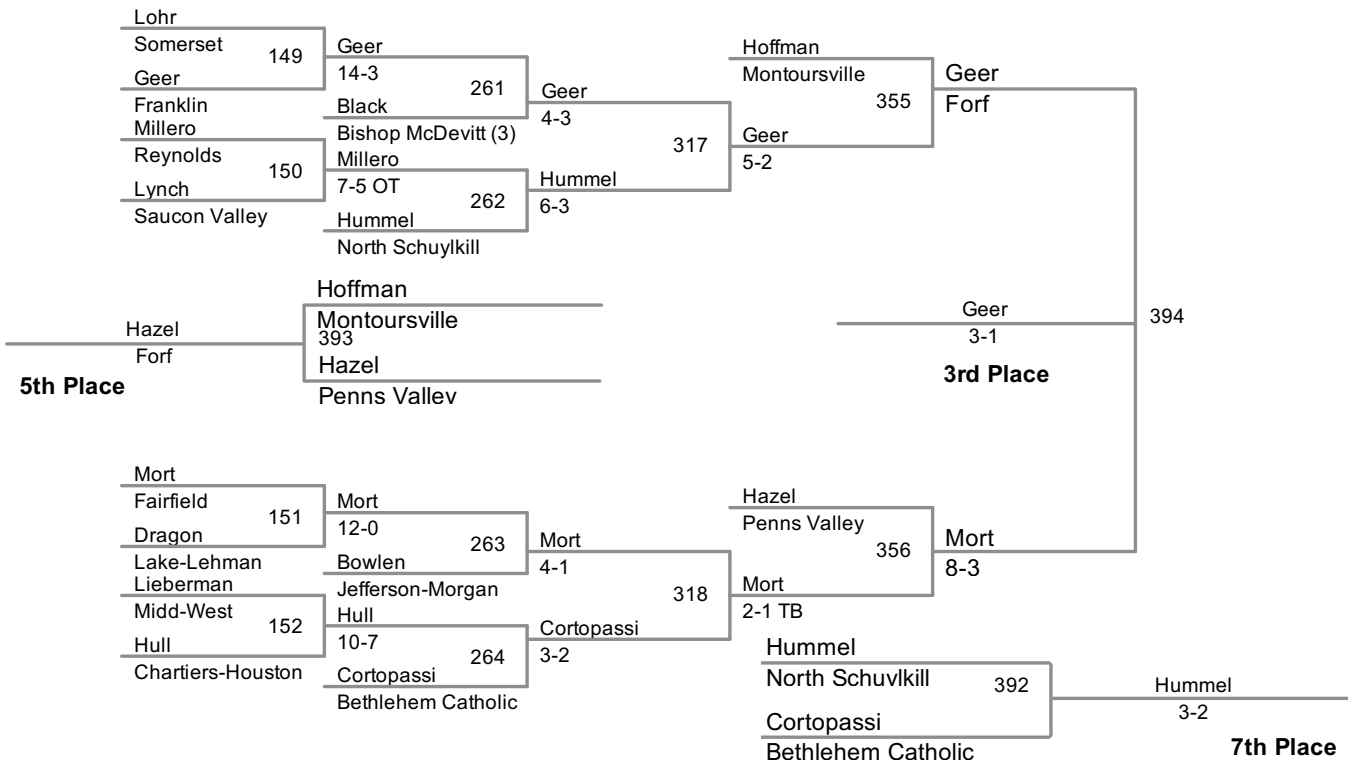

145 Lbs

2014 2A State Championships
PIAA Wrestling

152 Lbs

2014 2A State Championships
PIAA Wrestling

160 Lbs

2014 2A State Championships
PIAA Wrestling

170 Lbs

2014 2A State Championships
PIAA Wrestling