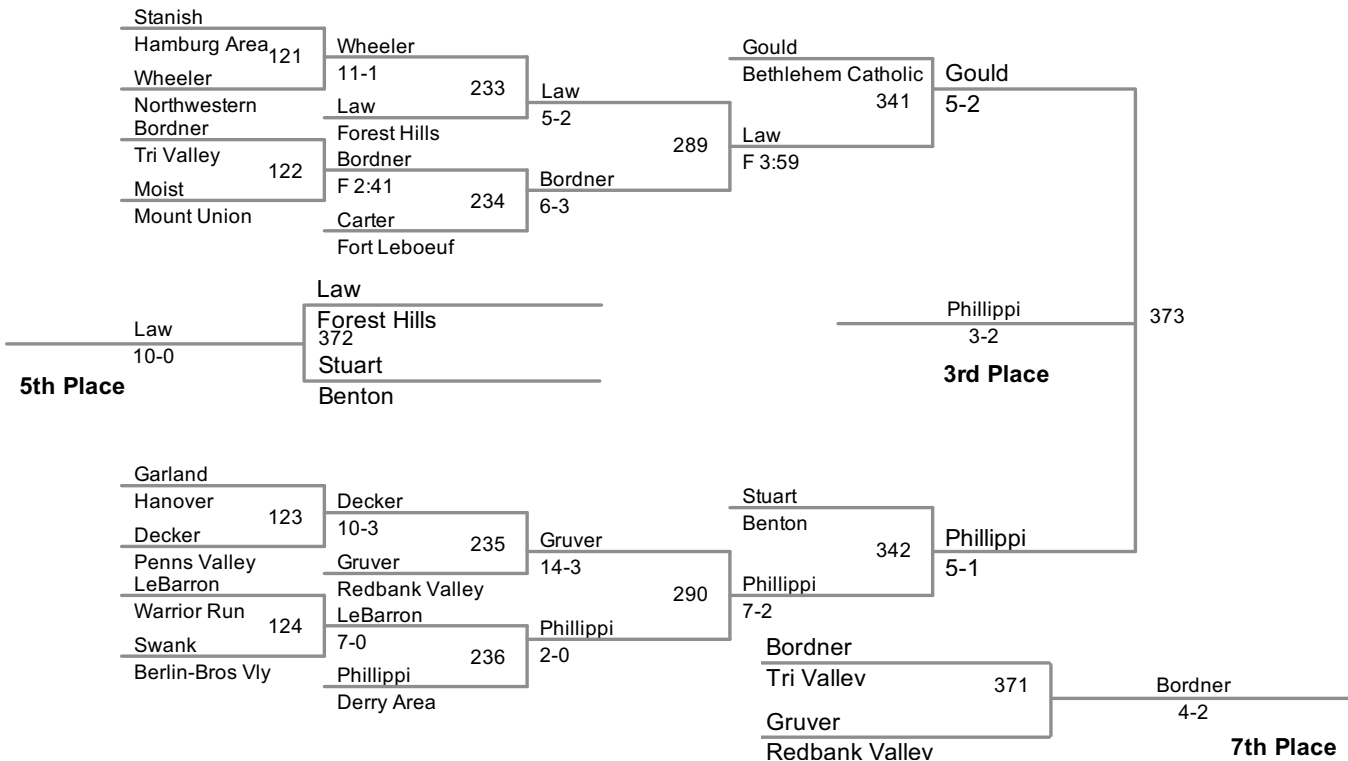

2014 2A State Championships
PIAA Wrestling

120 Lbs