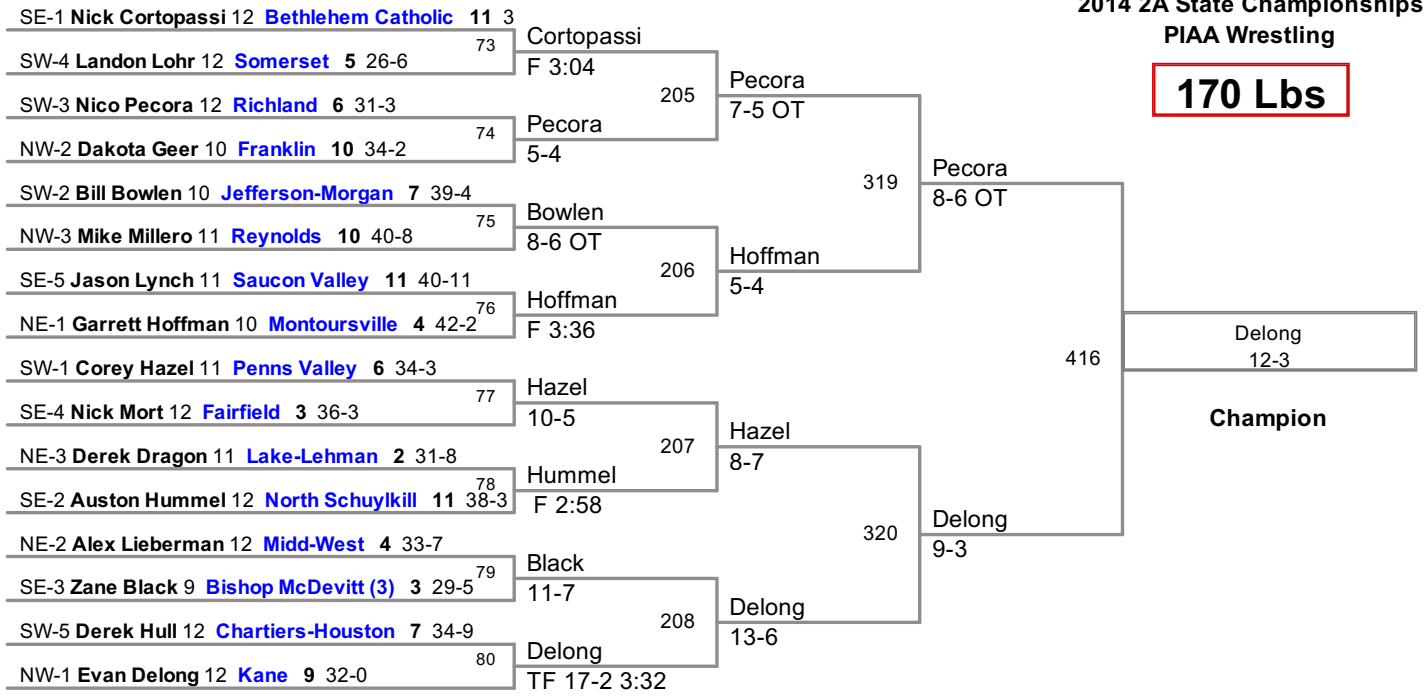

145 Lbs

2014 2A State Championships
PIAA Wrestling

152 Lbs

2014 2A State Championships
PIAA Wrestling

160 Lbs

2014 2A State Championships
PIAA Wrestling

170 Lbs

2014 2A State Championships
PIAA Wrestling