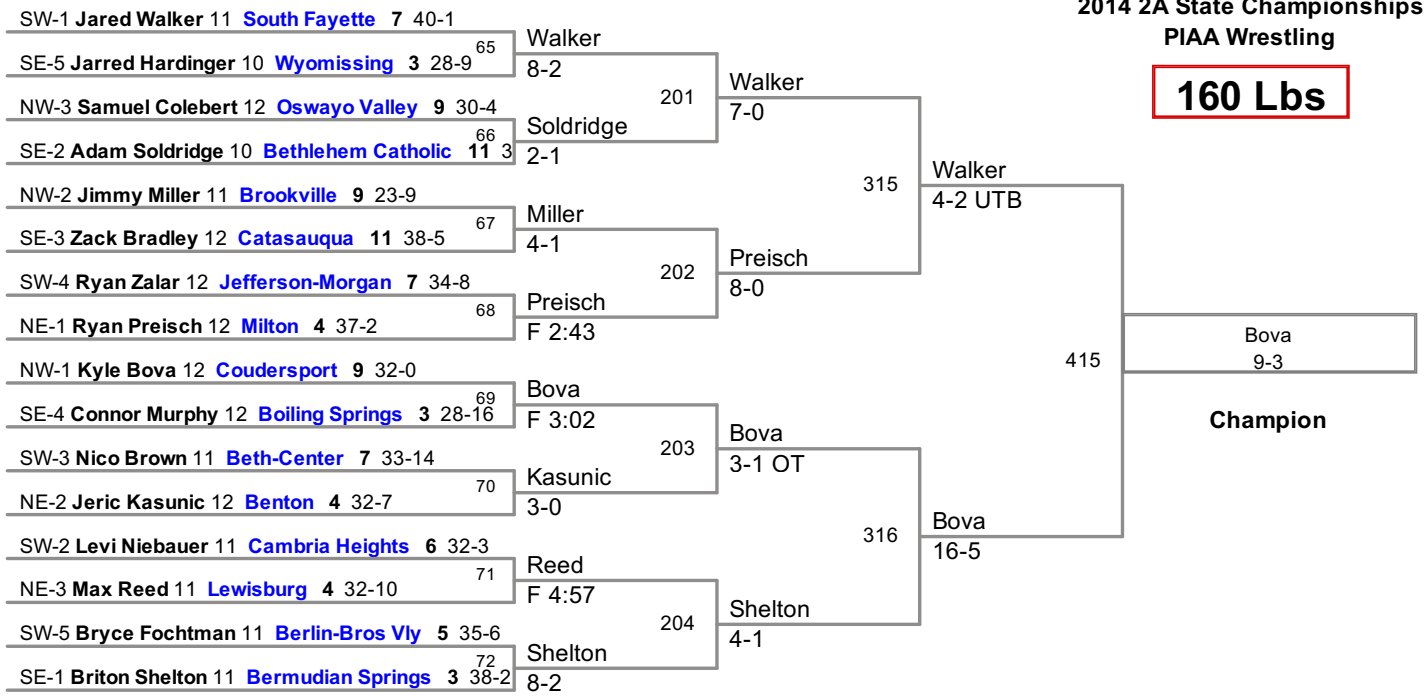

145 Lbs

2014 2A State Championships
PIAA Wrestling

152 Lbs

2014 2A State Championships
PIAA Wrestling

160 Lbs

2014 2A State Championships
PIAA Wrestling

170 Lbs

2014 2A State Championships
PIAA Wrestling