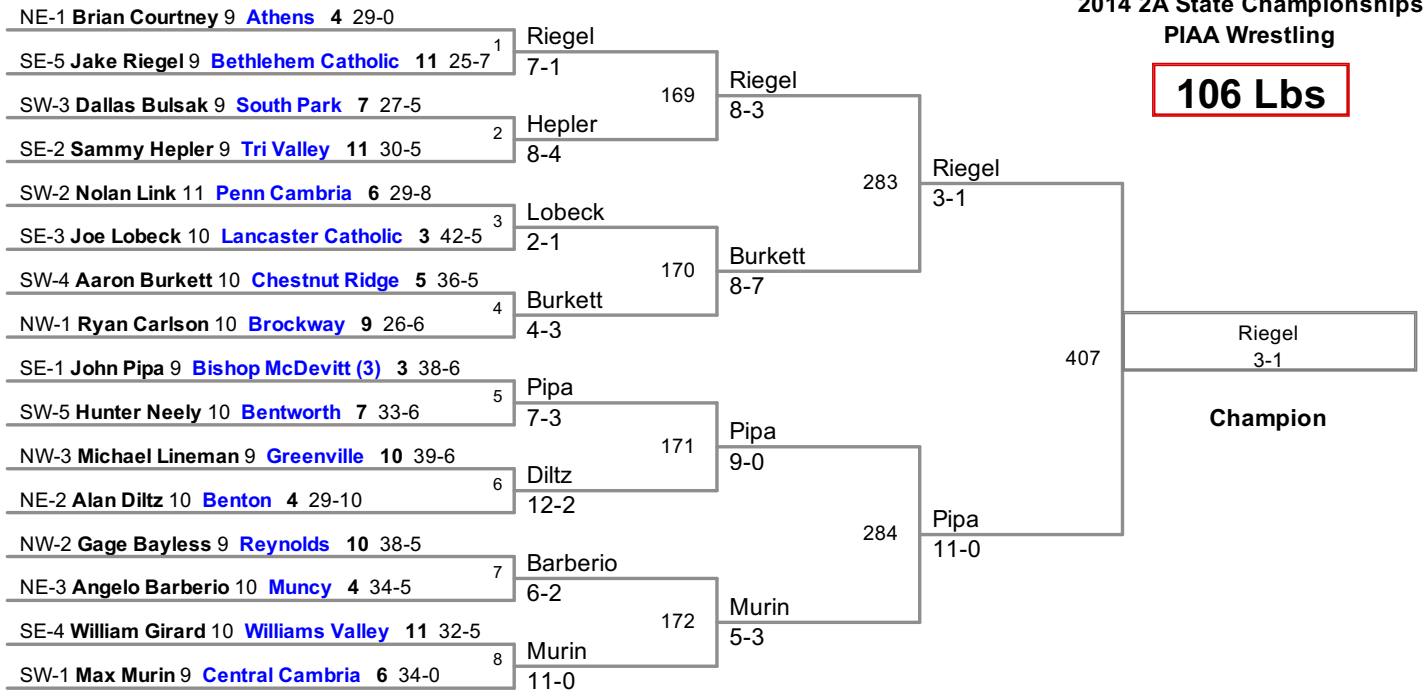

2014 2A State Championships
PIAA Wrestling

106 Lbs

2014 2A State Championships
PIAA Wrestling

113 Lbs

5th Place

3rd Place

7th Place

2014 2A State Championships
PIAA Wrestling

120 Lbs

2014 2A State Championships
PIAA Wrestling

126 Lbs

2014 2A State Championships
PIAA Wrestling

132 Lbs

2014 2A State Championships
PIAA Wrestling

138 Lbs

2014 2A State Championships
PIAA Wrestling