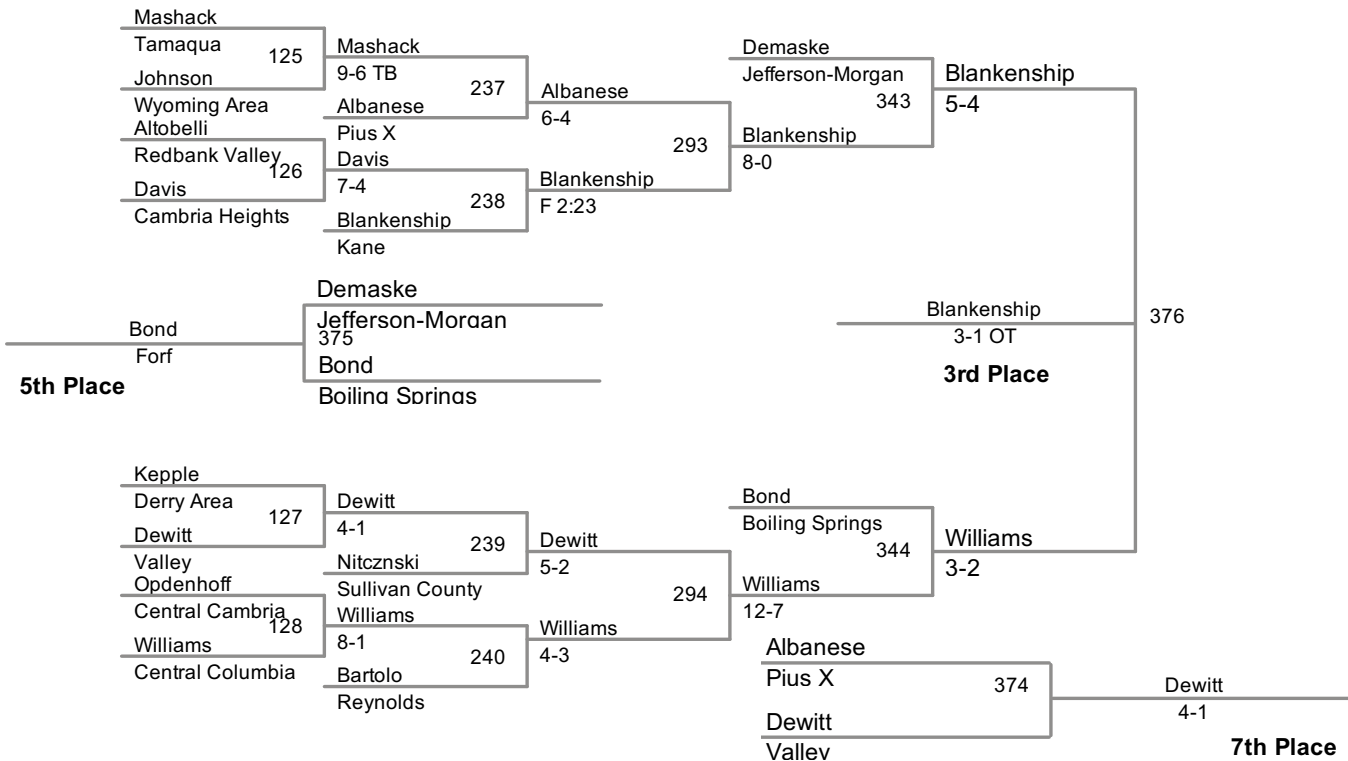

2014 2A State Championships
PIAA Wrestling

106 Lbs

2014 2A State Championships
PIAA Wrestling

113 Lbs

5th Place

3rd Place

7th Place

2014 2A State Championships
PIAA Wrestling

120 Lbs

2014 2A State Championships
PIAA Wrestling

126 Lbs

2014 2A State Championships
PIAA Wrestling

132 Lbs

2014 2A State Championships
PIAA Wrestling

138 Lbs

2014 2A State Championships
PIAA Wrestling