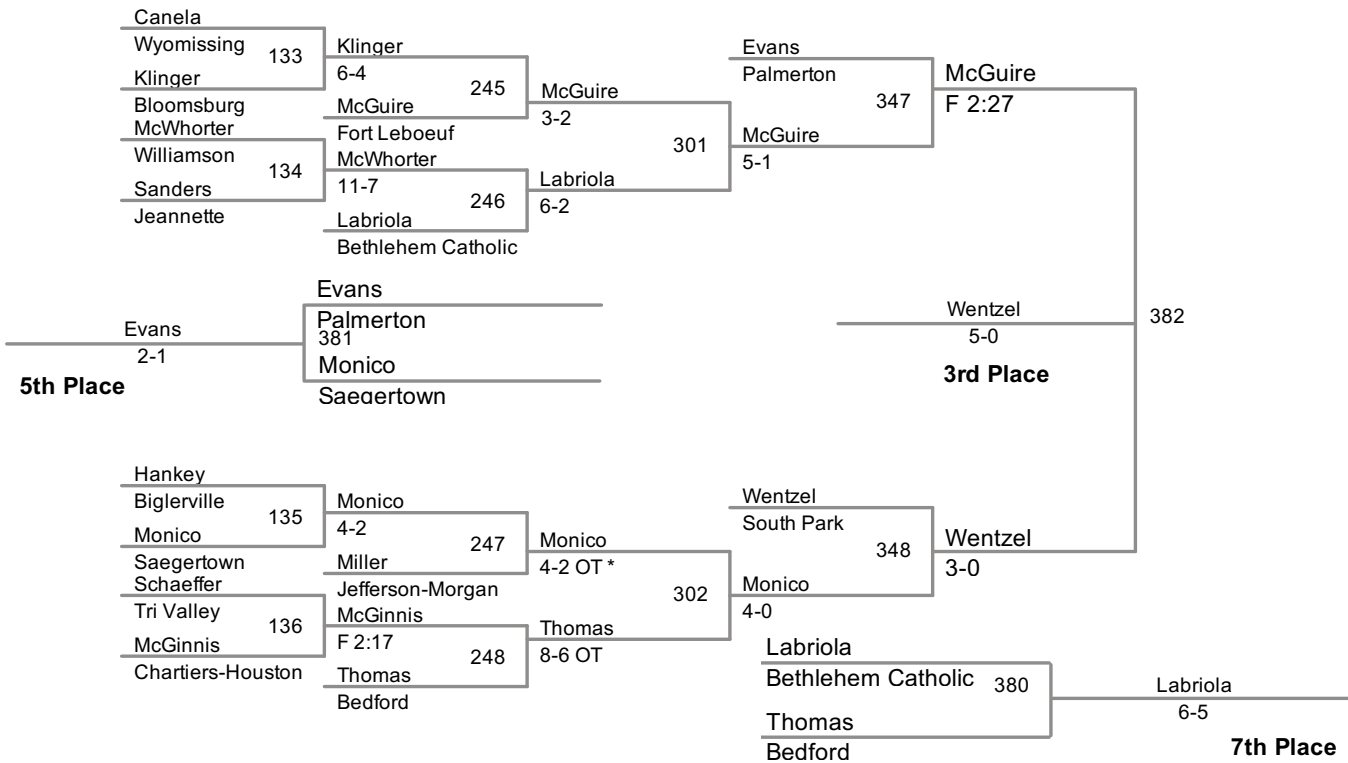

120 Lbs

2014 2A State Championships
PIAA Wrestling

126 Lbs

2014 2A State Championships
PIAA Wrestling

132 Lbs

2014 2A State Championships
PIAA Wrestling

138 Lbs

2014 2A State Championships
PIAA Wrestling