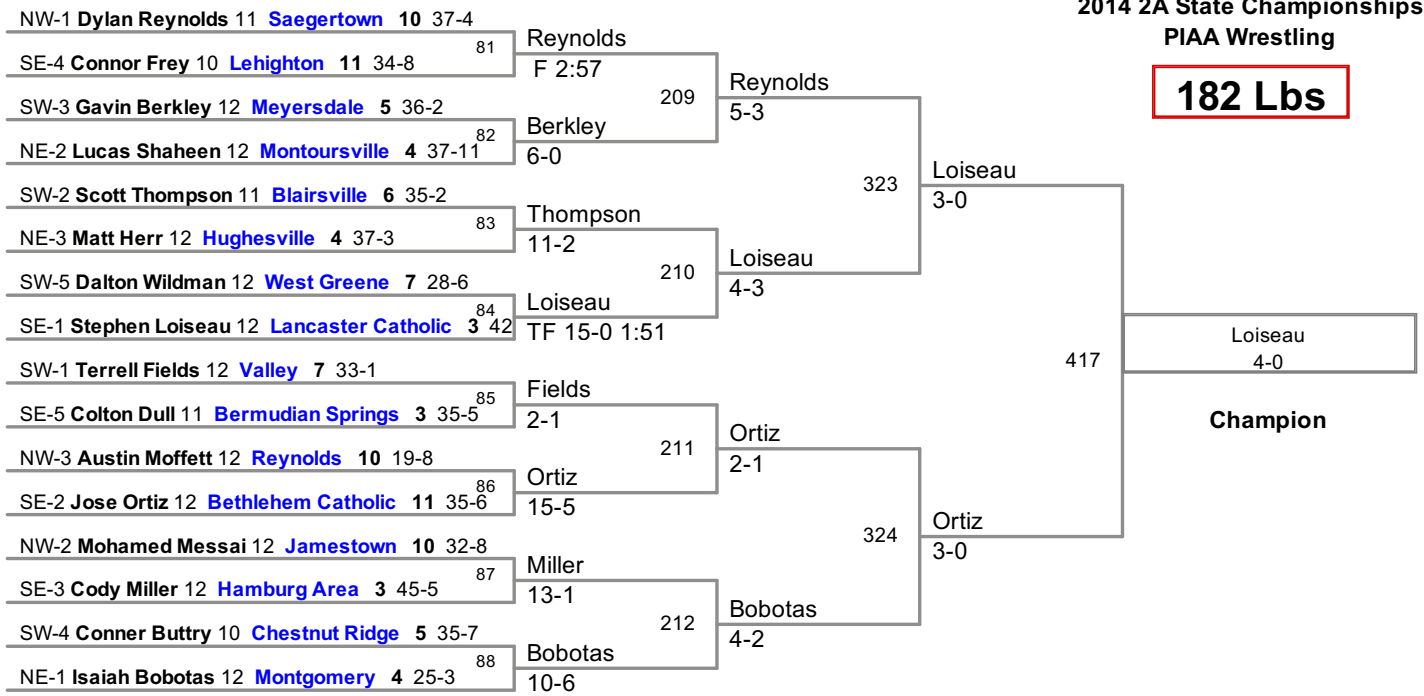

2014 2A State Championships
PIAA Wrestling

182 Lbs