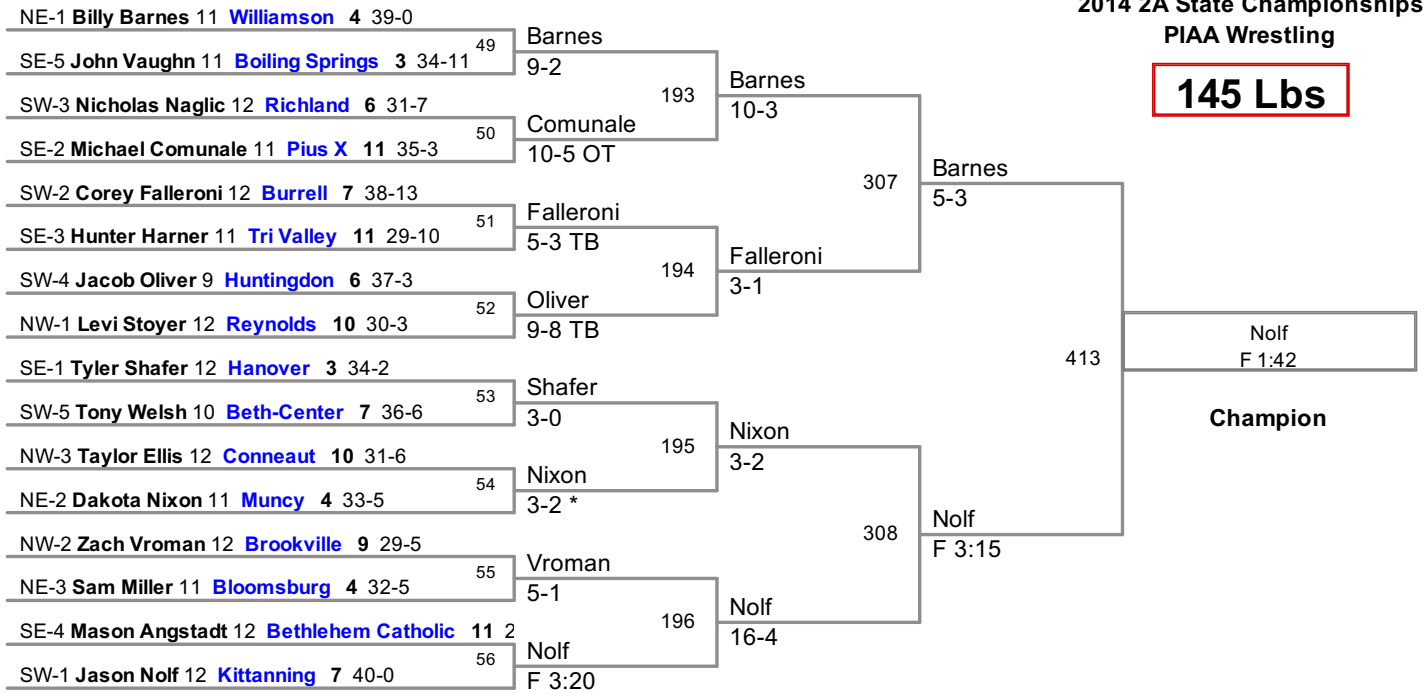

2014 2A State Championships
PIAA Wrestling

145 Lbs