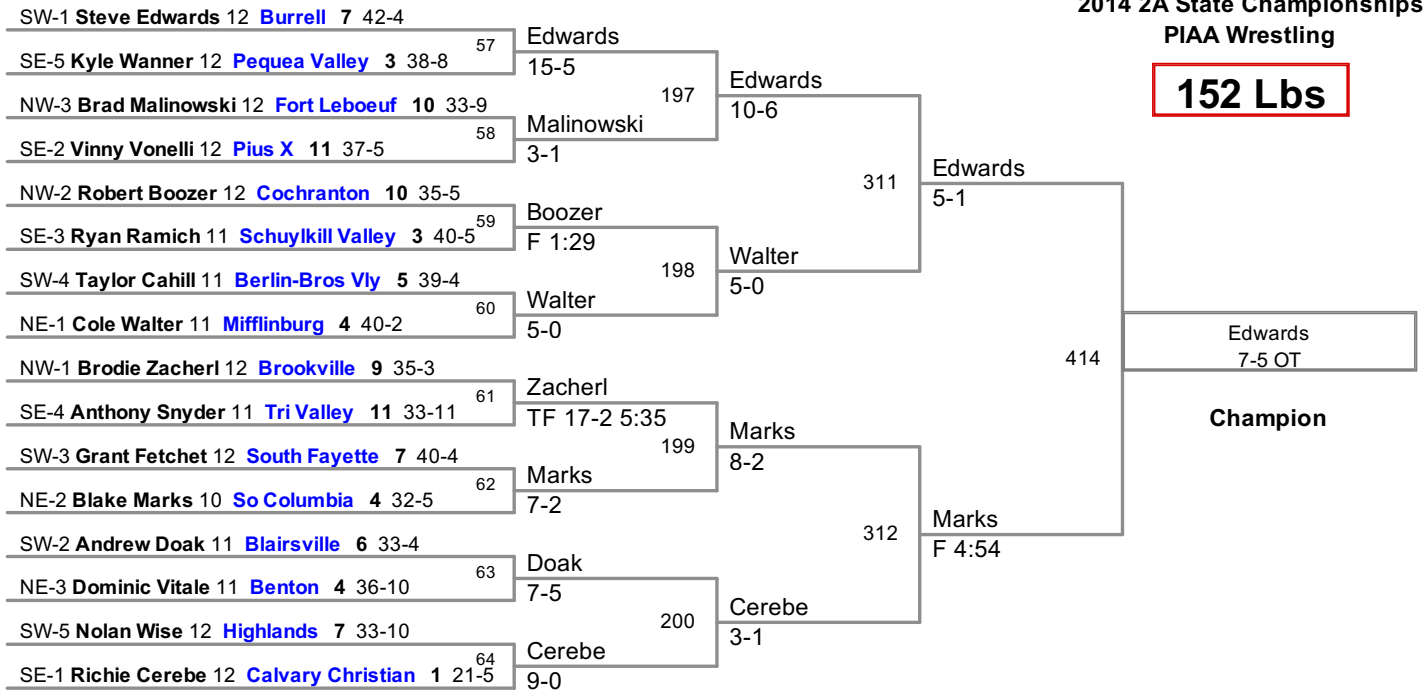

2014 2A State Championships
PIAA Wrestling

152 Lbs