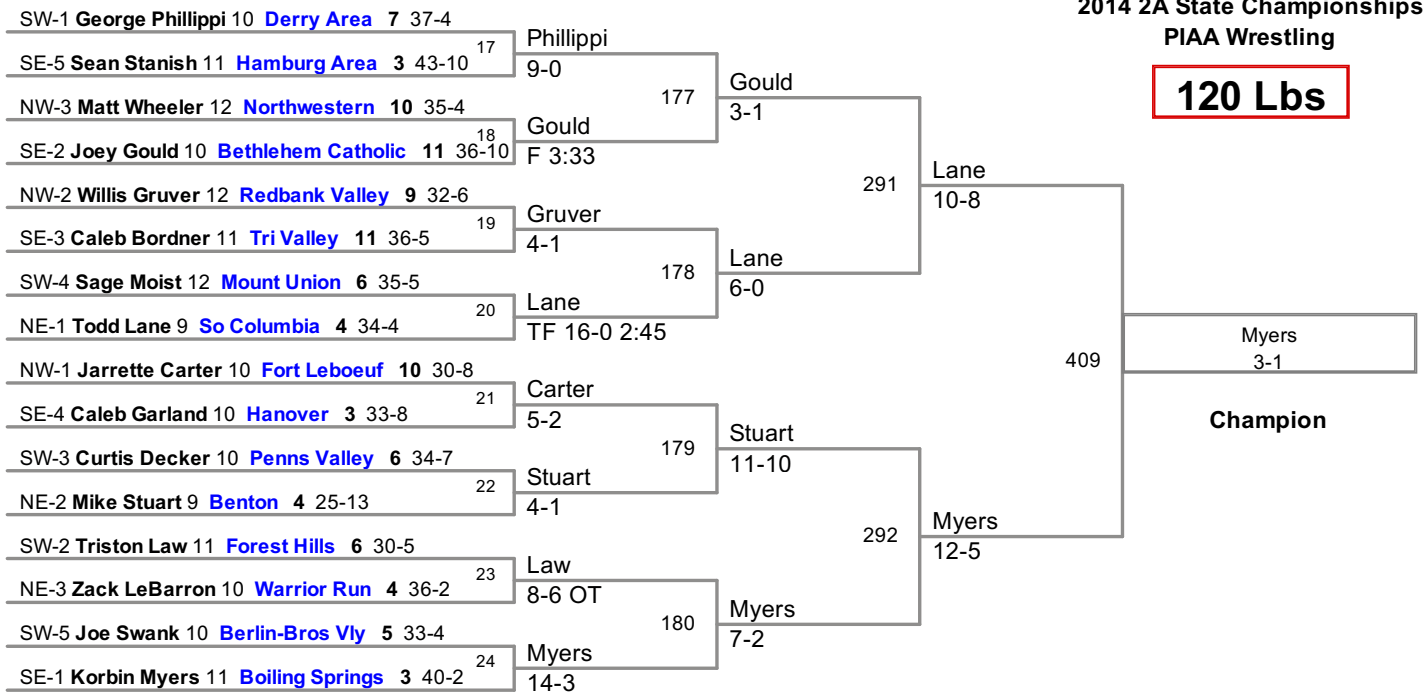

2014 2A State Championships
PIAA Wrestling

106 Lbs

2014 2A State Championships
PIAA Wrestling

113 Lbs

5th Place

3rd Place

7th Place

2014 2A State Championships
PIAA Wrestling

120 Lbs

2014 2A State Championships
PIAA Wrestling

126 Lbs

2014 2A State Championships
PIAA Wrestling

132 Lbs

2014 2A State Championships
PIAA Wrestling

138 Lbs

2014 2A State Championships
PIAA Wrestling