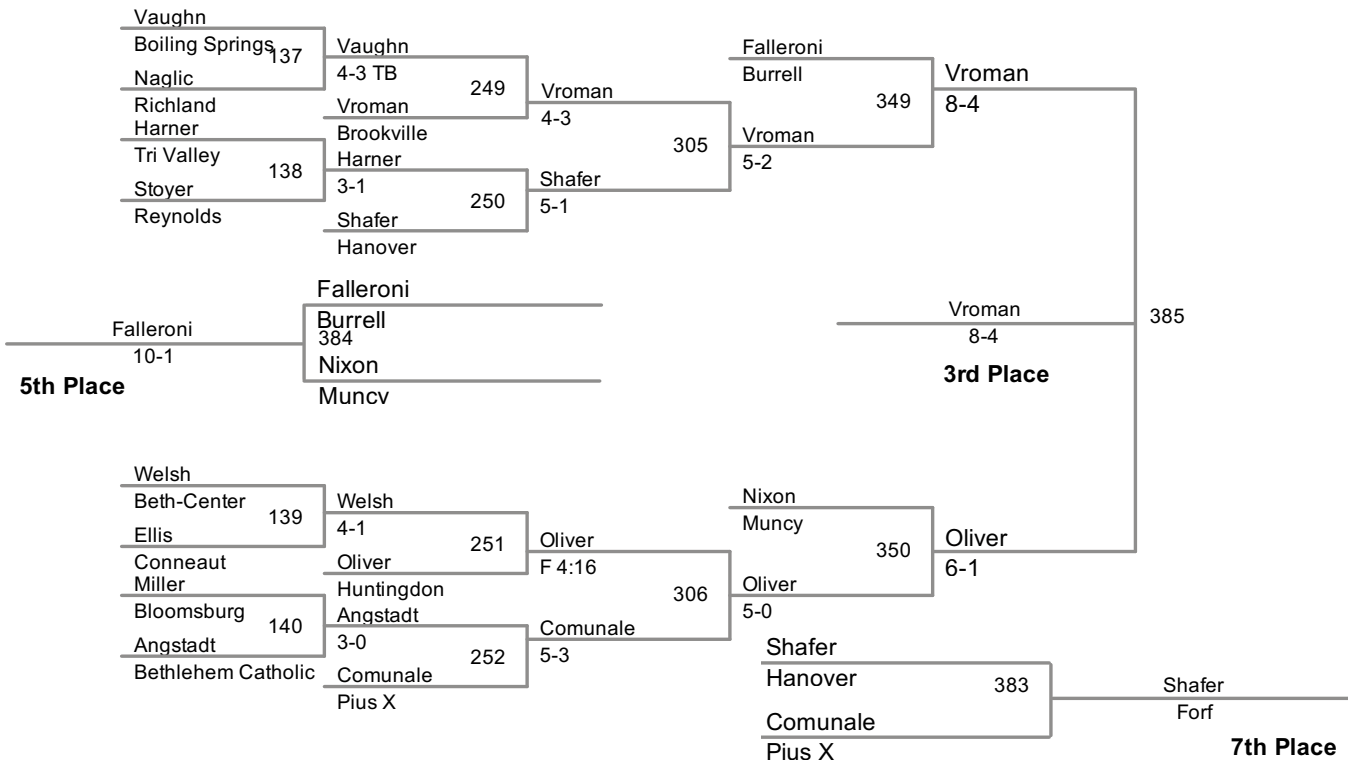

2014 2A State Championships
PIAA Wrestling

145 Lbs