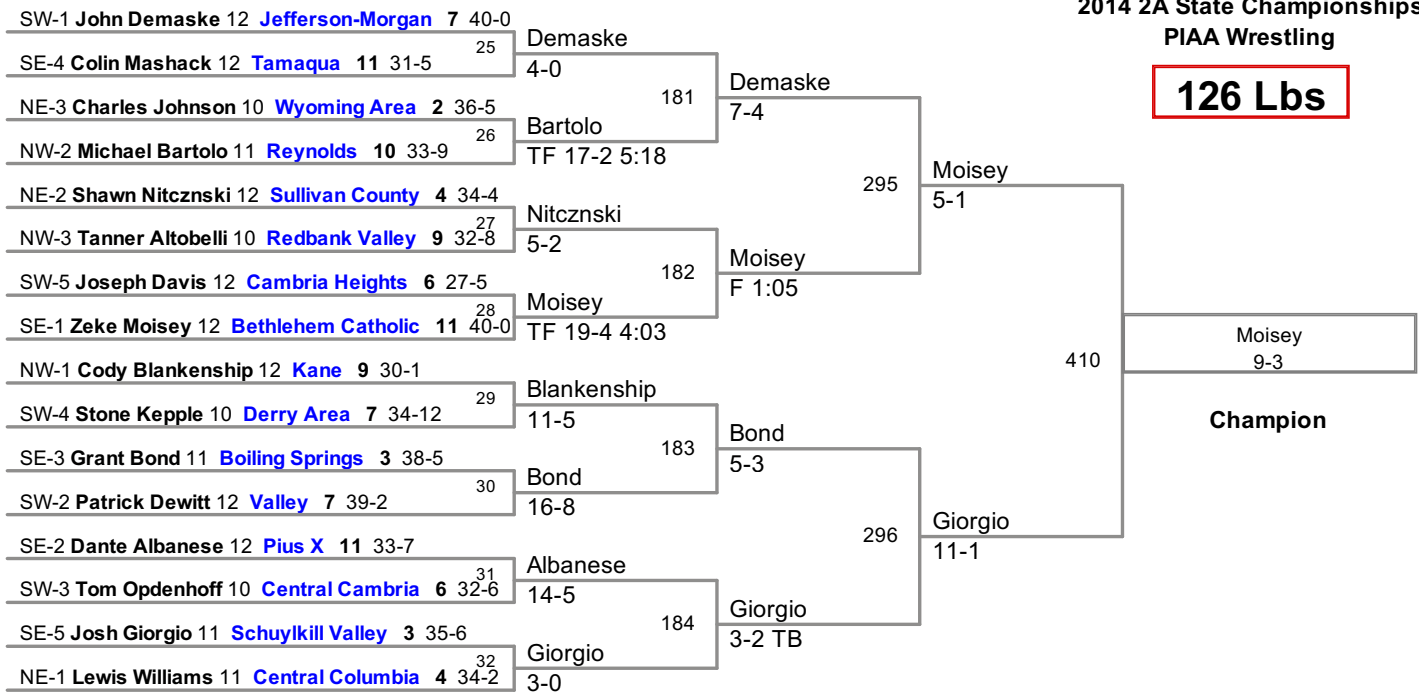

2014 2A State Championships
PIAA Wrestling

106 Lbs

2014 2A State Championships
PIAA Wrestling

113 Lbs

5th Place

3rd Place

7th Place

2014 2A State Championships
PIAA Wrestling

120 Lbs

2014 2A State Championships
PIAA Wrestling

126 Lbs

2014 2A State Championships
PIAA Wrestling

132 Lbs

2014 2A State Championships
PIAA Wrestling

138 Lbs

2014 2A State Championships
PIAA Wrestling

145 Lbs

2014 2A State Championships
PIAA Wrestling

152 Lbs

2014 2A State Championships
PIAA Wrestling

160 Lbs

2014 2A State Championships
PIAA Wrestling

170 Lbs

2014 2A State Championships
PIAA Wrestling

182 Lbs

2014 2A State Championships
PIAA Wrestling

195 Lbs

2014 2A State Championships
PIAA Wrestling

220 Lbs

2014 2A State Championships
PIAA Wrestling

285 Lbs