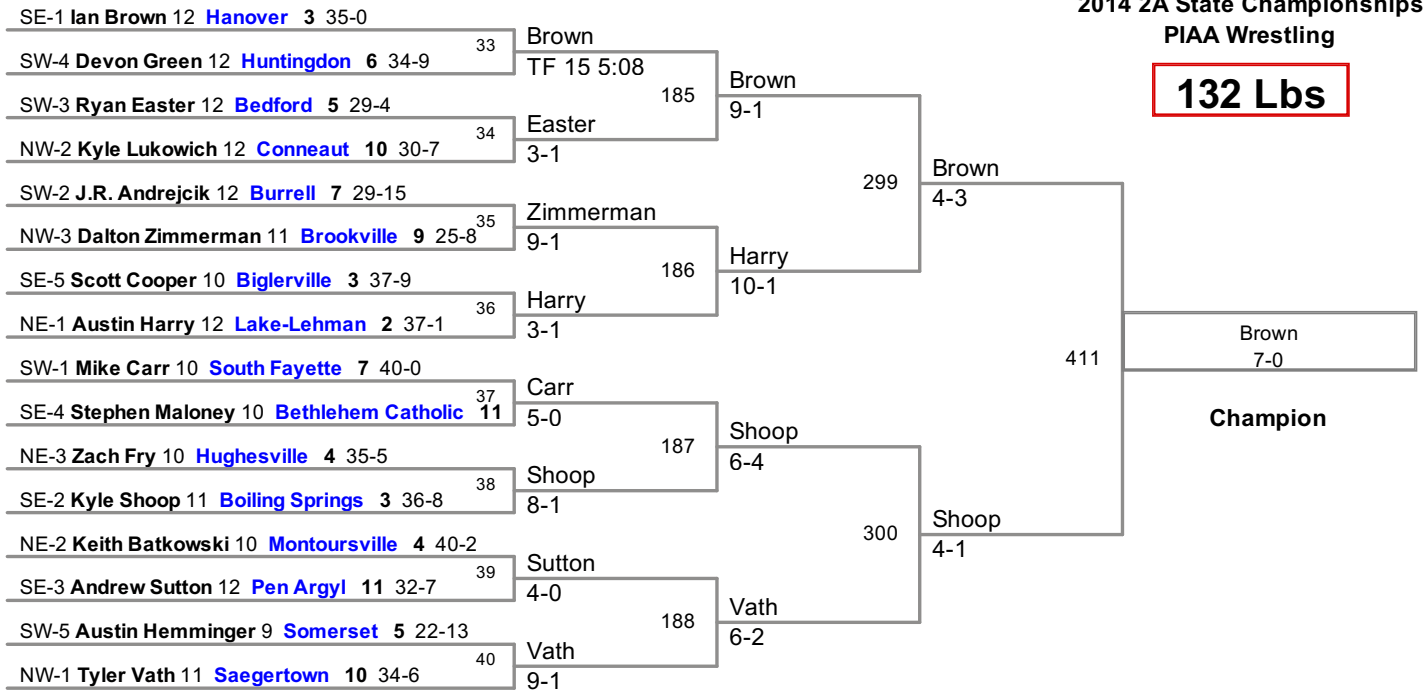

120 Lbs

2014 2A State Championships
PIAA Wrestling

126 Lbs

2014 2A State Championships
PIAA Wrestling

132 Lbs

2014 2A State Championships
PIAA Wrestling

138 Lbs

2014 2A State Championships
PIAA Wrestling