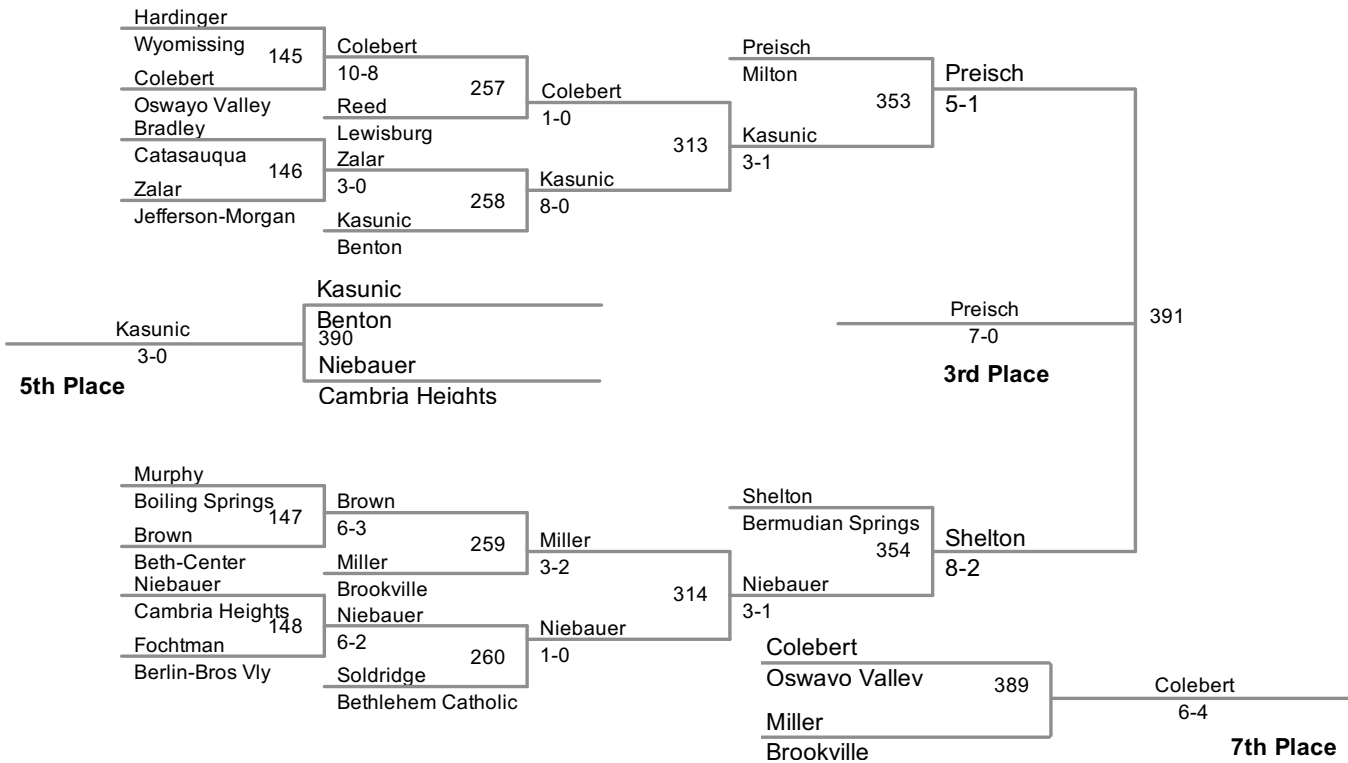

145 Lbs

2014 2A State Championships
PIAA Wrestling

152 Lbs

2014 2A State Championships
PIAA Wrestling

160 Lbs

2014 2A State Championships
PIAA Wrestling

170 Lbs

2014 2A State Championships
PIAA Wrestling