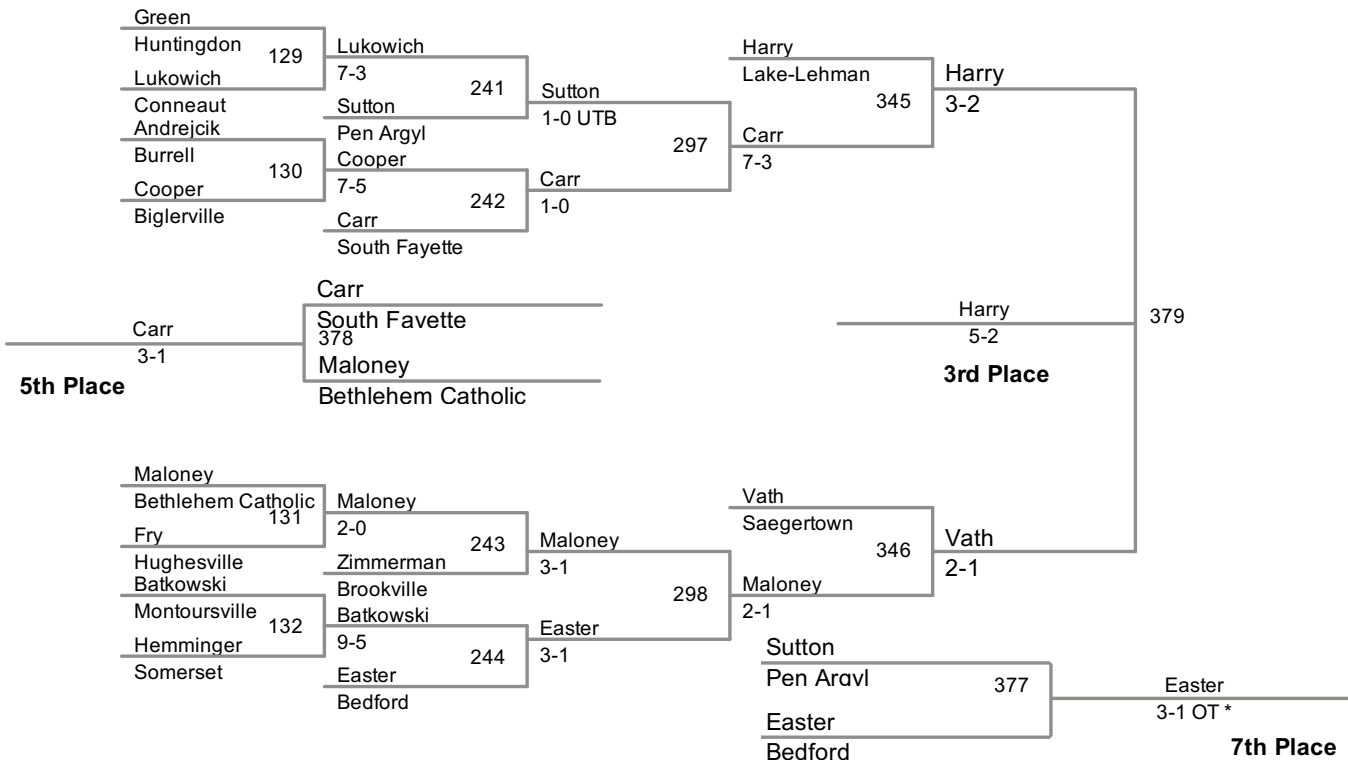

120 Lbs

2014 2A State Championships
PIAA Wrestling

126 Lbs

2014 2A State Championships
PIAA Wrestling

132 Lbs

2014 2A State Championships
PIAA Wrestling

138 Lbs

2014 2A State Championships
PIAA Wrestling