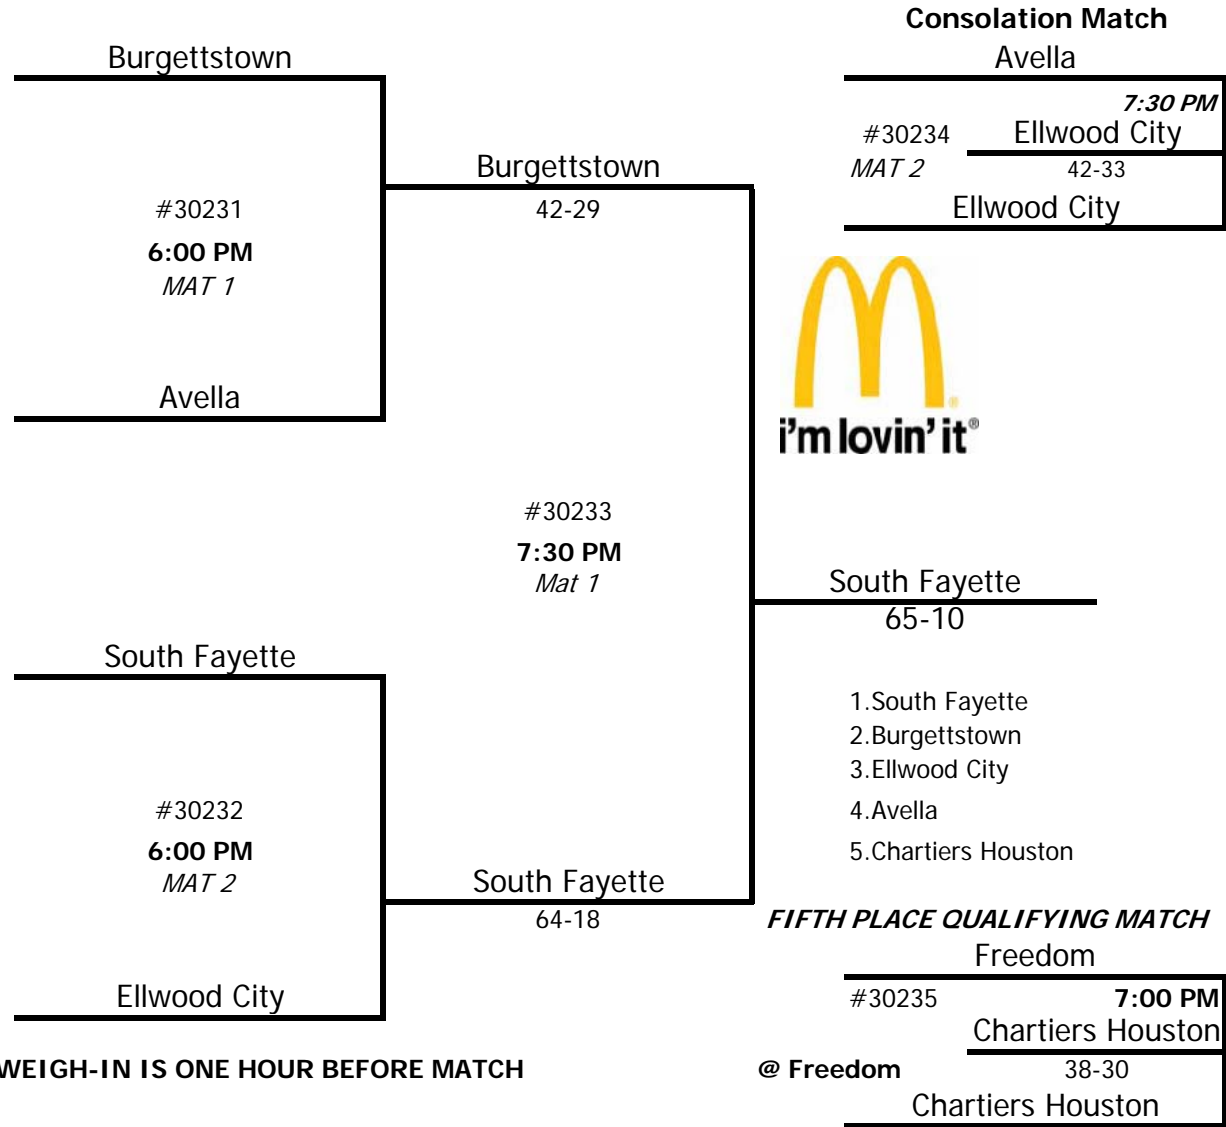

2013-2014 WPIAL/McDONALDS TEAM WRESTLING TOURNAMENT
SECTION CHAMPIONSHIPS
January 22, 2014

Class: AA Section: 1 Site: Burgettstown

WEIGH-IN IS ONE HOUR BEFORE MATCH