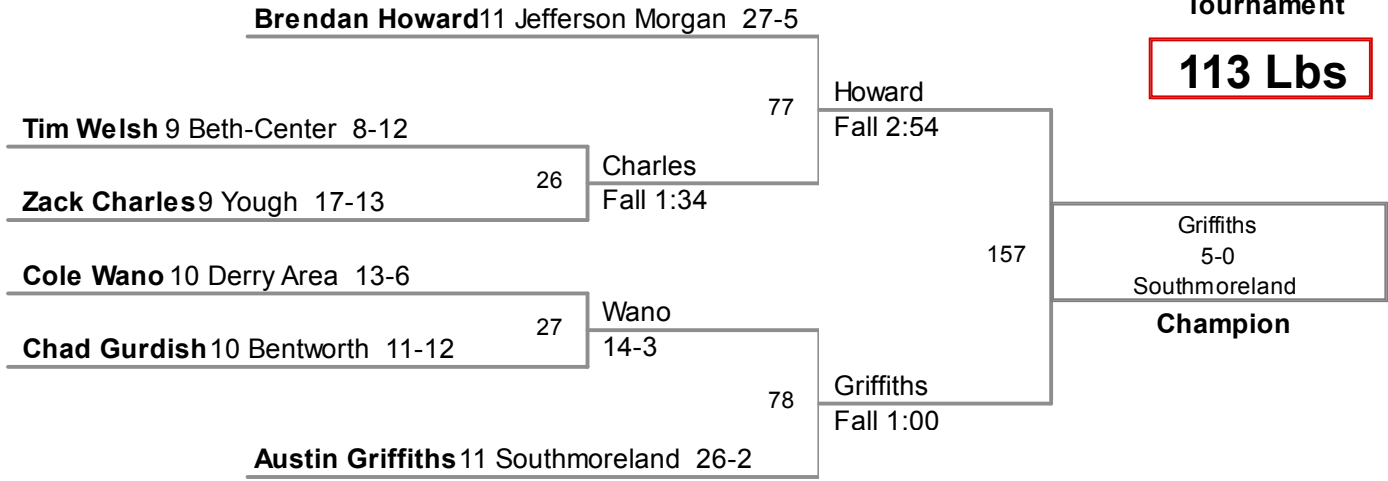

2014 D7-Section 2AA
Tournament

106 Lbs

loser of bout 22

2014 D7-Section 2AA
Tournament

113 Lbs

2014 D7-Section 2AA
Tournament

120 Lbs

2014 D7-Section 2AA
Tournament

126 Lbs

2014 D7-Section 2AA
Tournament

132 Lbs

Evan Myers 10 Southmoreland 23-10

Teddy Charletta 12 Yough 20-6

Myers
2-0

Champion

165

2014 D7-Section 2AA
Tournament

138 Lbs

loser of bout 41

2014 D7-Section 2A
Tournament

145 Lbs

2014 D7-Section 2AA
Tournament

152 Lbs

2014 D7-Section 2AA
Tournament

220 Lbs

loser of bout 66

2014 D7-Section 2AA
Tournament

285 Lbs