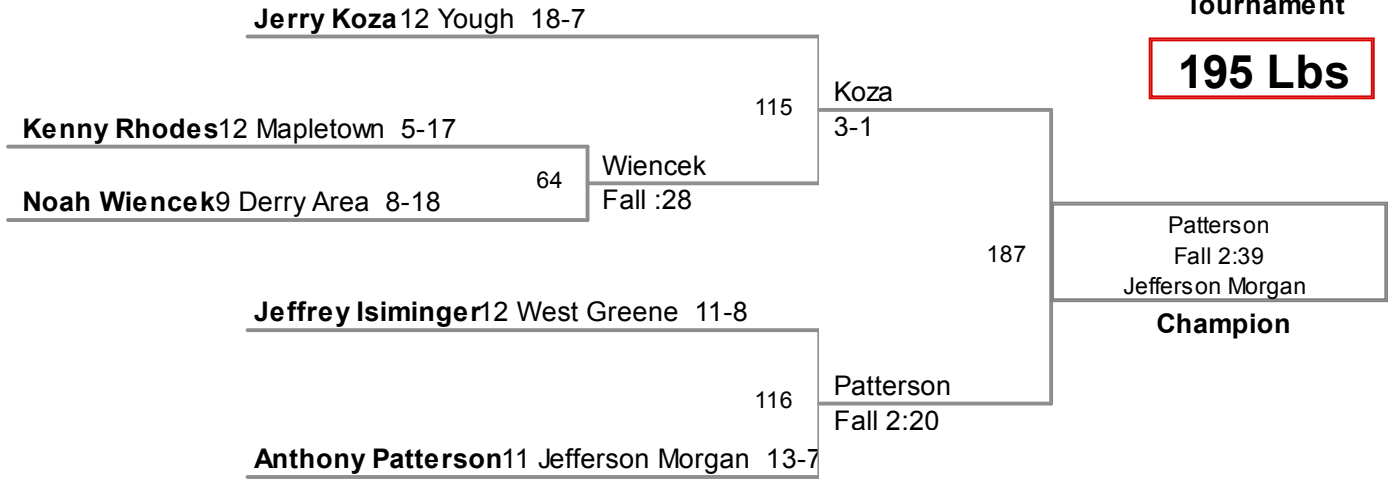

160 Lbs

2014 D7-Section 2AA
Tournament

170 Lbs

2014 D7-Section 2A
Tournament

182 Lbs

2014 D7-Section 2AA
Tournament

195 Lbs

2014 D7-Section 2AA
Tournament

220 Lbs

loser of bout 66

2014 D7-Section 2AA
Tournament

285 Lbs