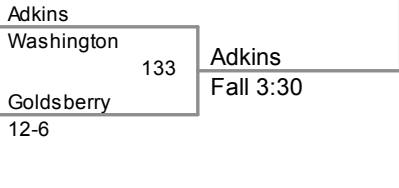

126 Lbs

2014 D7-Section 2AA
Tournament

132 Lbs

Evan Myers 10 Southmoreland 23-10

Teddy Charletta 12 Yough 20-6

Myers
2-0

Champion

165