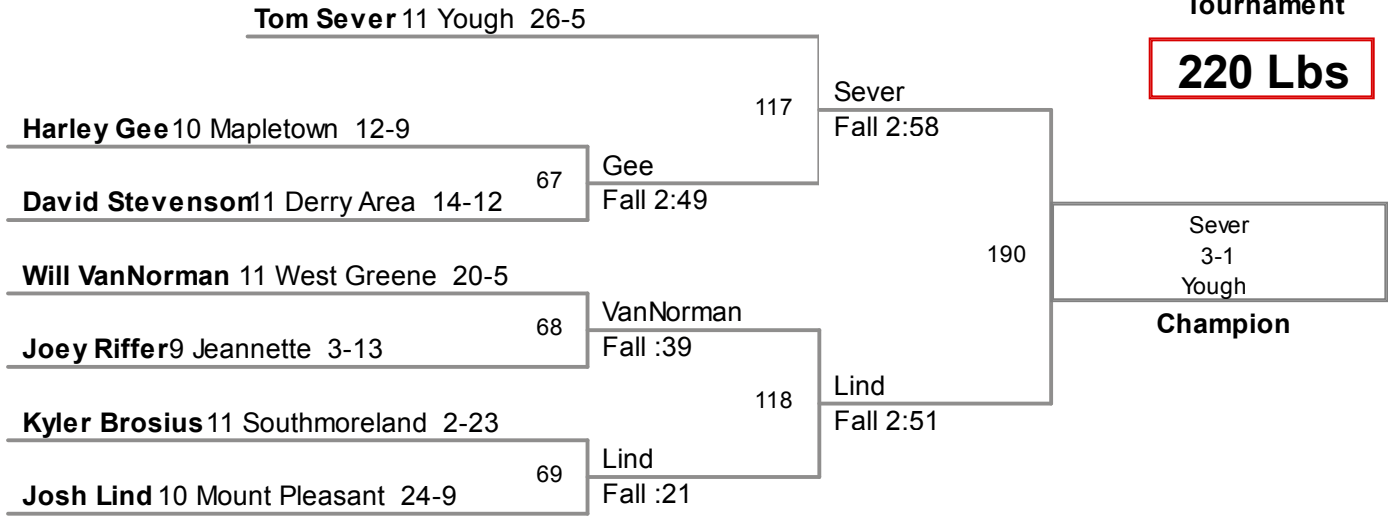

2014 D7-Section 2AA
Tournament

220 Lbs