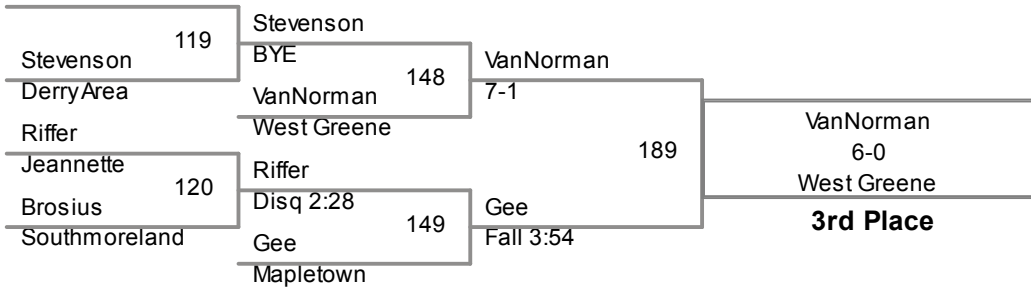

loser of bout 66