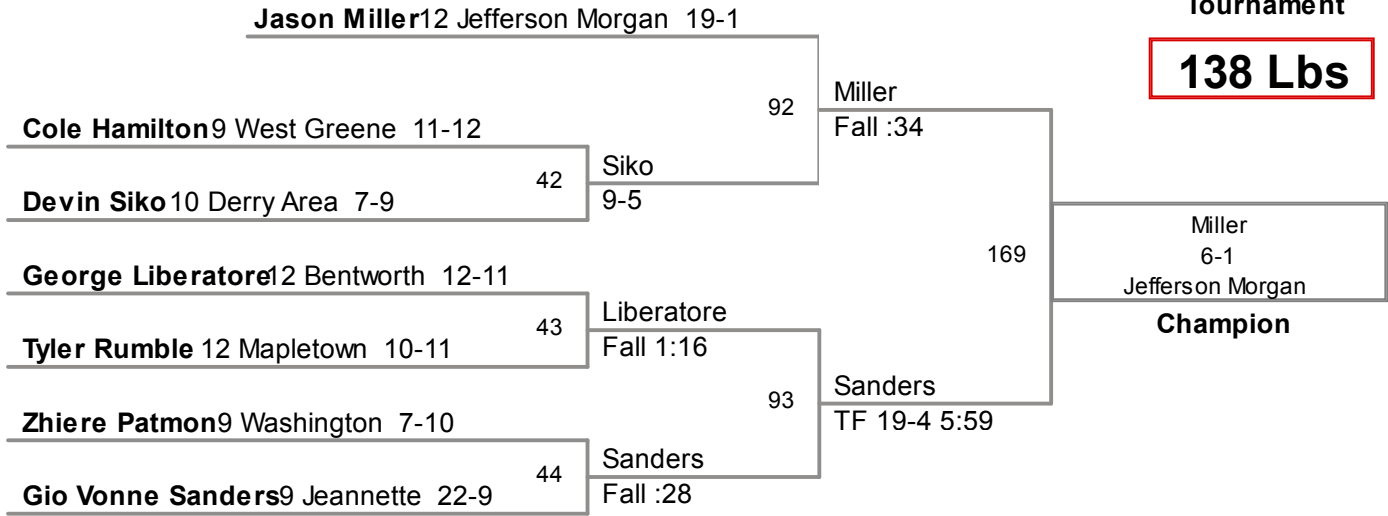

2014 D7-Section 2AA
Tournament

106 Lbs

loser of bout 22

2014 D7-Section 2AA
Tournament

113 Lbs

2014 D7-Section 2AA
Tournament

120 Lbs

2014 D7-Section 2AA
Tournament

126 Lbs

2014 D7-Section 2AA
Tournament

132 Lbs

Evan Myers 10 Southmoreland 23-10

Teddy Charletta 12 Yough 20-6

Myers
2-0

Champion

165

2014 D7-Section 2AA
Tournament

138 Lbs

loser of bout 41

2014 D7-Section 2A
Tournament

145 Lbs

2014 D7-Section 2AA
Tournament

152 Lbs

2014 D7-Section 2AA
Tournament