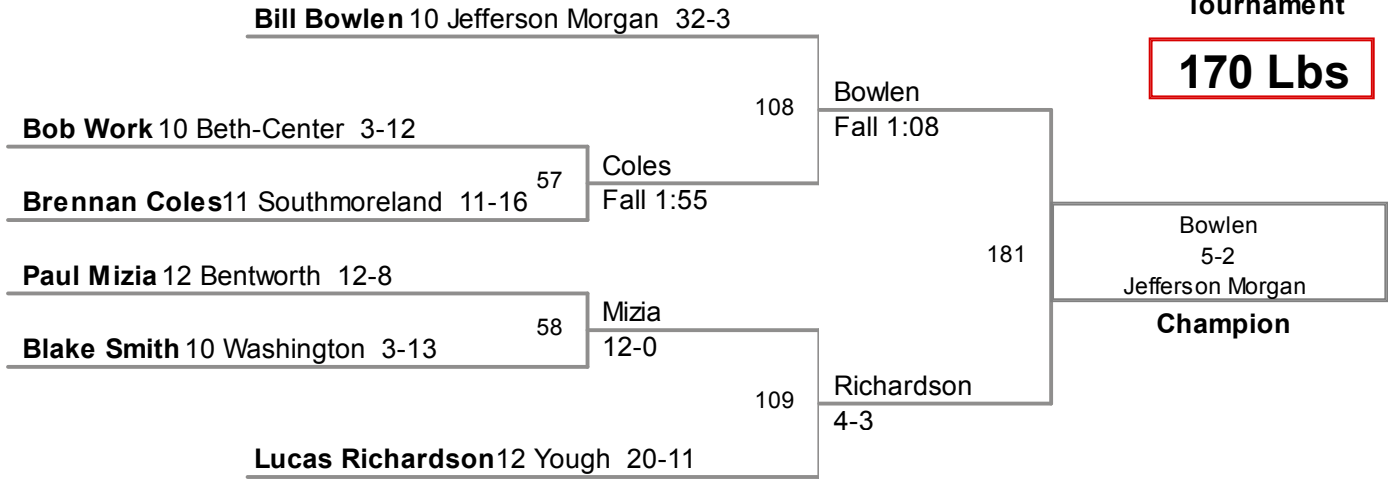

2014 D7-Section 2AA
Tournament

170 Lbs