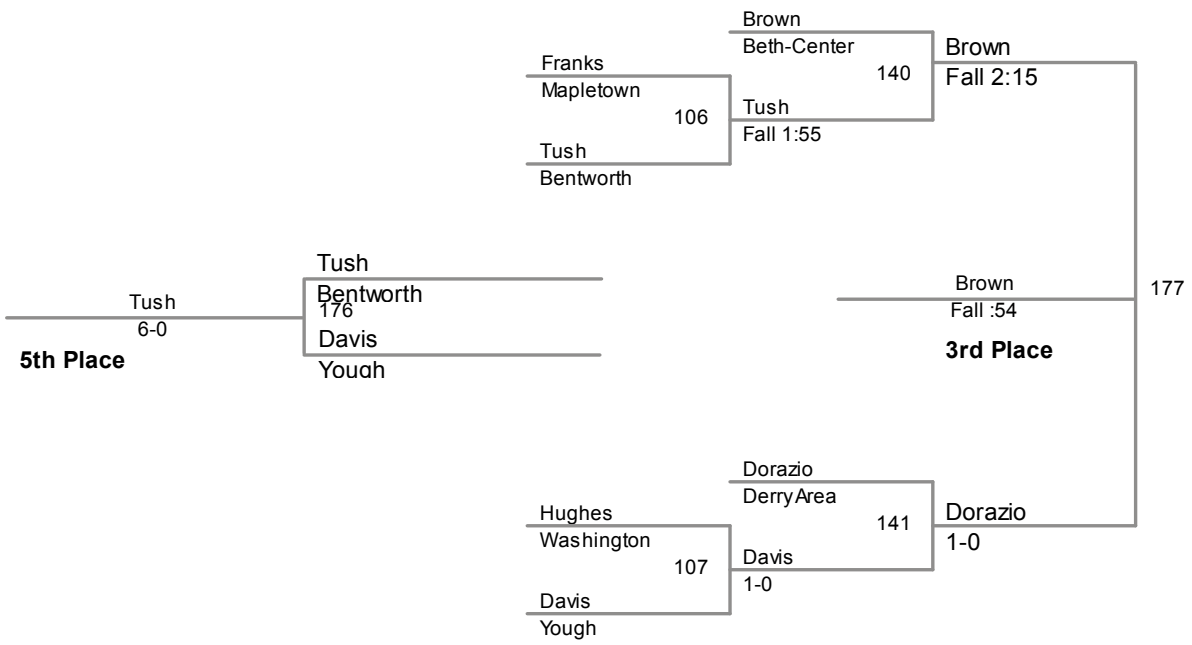

2014 D7-Section 2AA
Tournament

160 Lbs