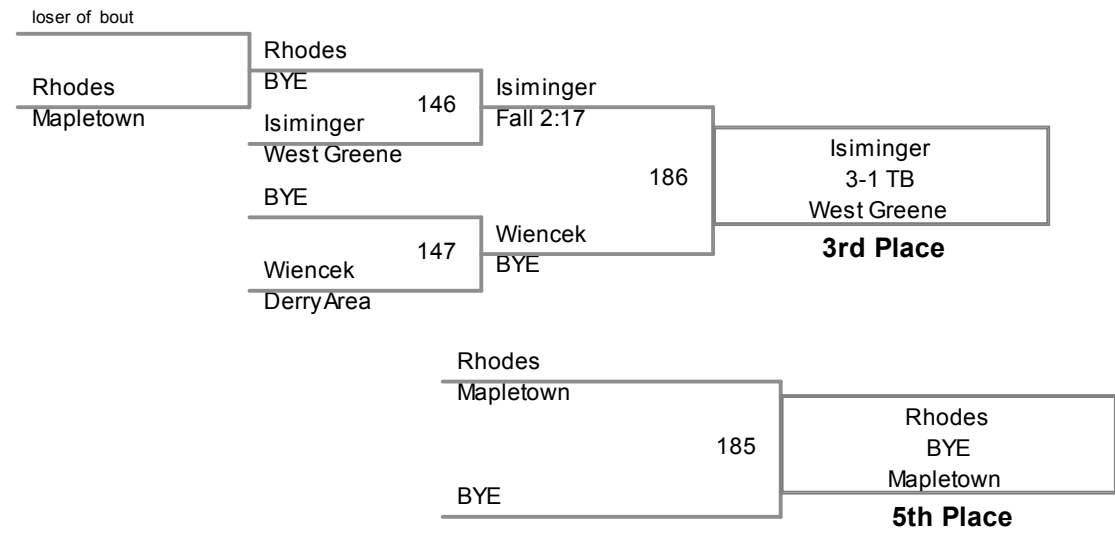

160 Lbs

2014 D7-Section 2AA
Tournament

170 Lbs

2014 D7-Section 2A
Tournament

182 Lbs

2014 D7-Section 2AA
Tournament

195 Lbs

2014 D7-Section 2AA
Tournament