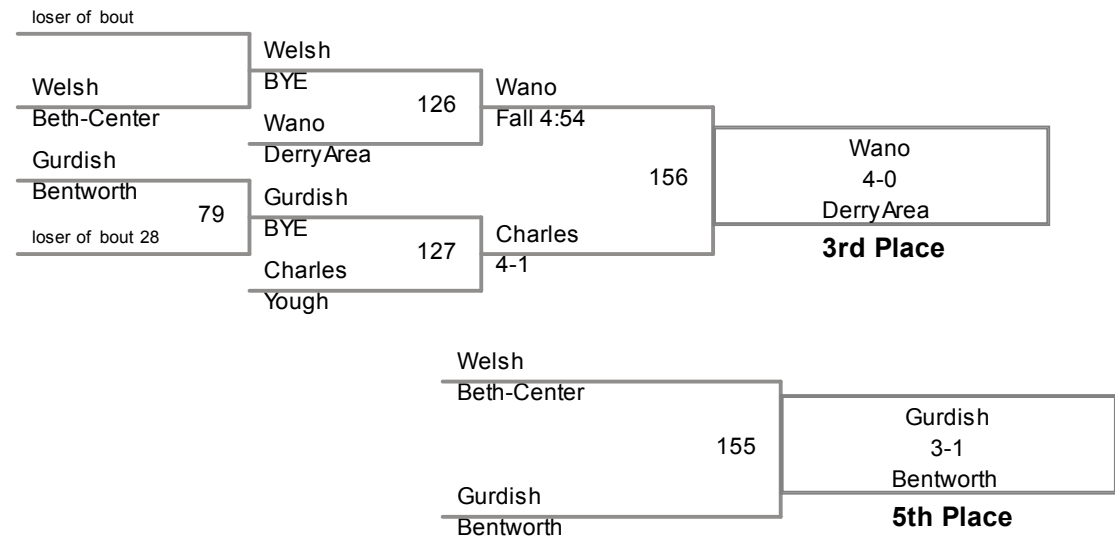

2014 D7-Section 2AA
Tournament

106 Lbs

loser of bout 22

2014 D7-Section 2AA
Tournament

113 Lbs

2014 D7-Section 2AA
Tournament

120 Lbs

2014 D7-Section 2AA
Tournament

126 Lbs

2014 D7-Section 2AA
Tournament

132 Lbs

Evan Myers 10 Southmoreland 23-10

Teddy Charletta 12 Yough 20-6

Myers
2-0

Champion

165

2014 D7-Section 2AA
Tournament

138 Lbs

loser of bout 41

2014 D7-Section 2A
Tournament

145 Lbs

2014 D7-Section 2AA
Tournament

152 Lbs

2014 D7-Section 2AA
Tournament

220 Lbs

loser of bout 66

2014 D7-Section 2AA
Tournament

285 Lbs