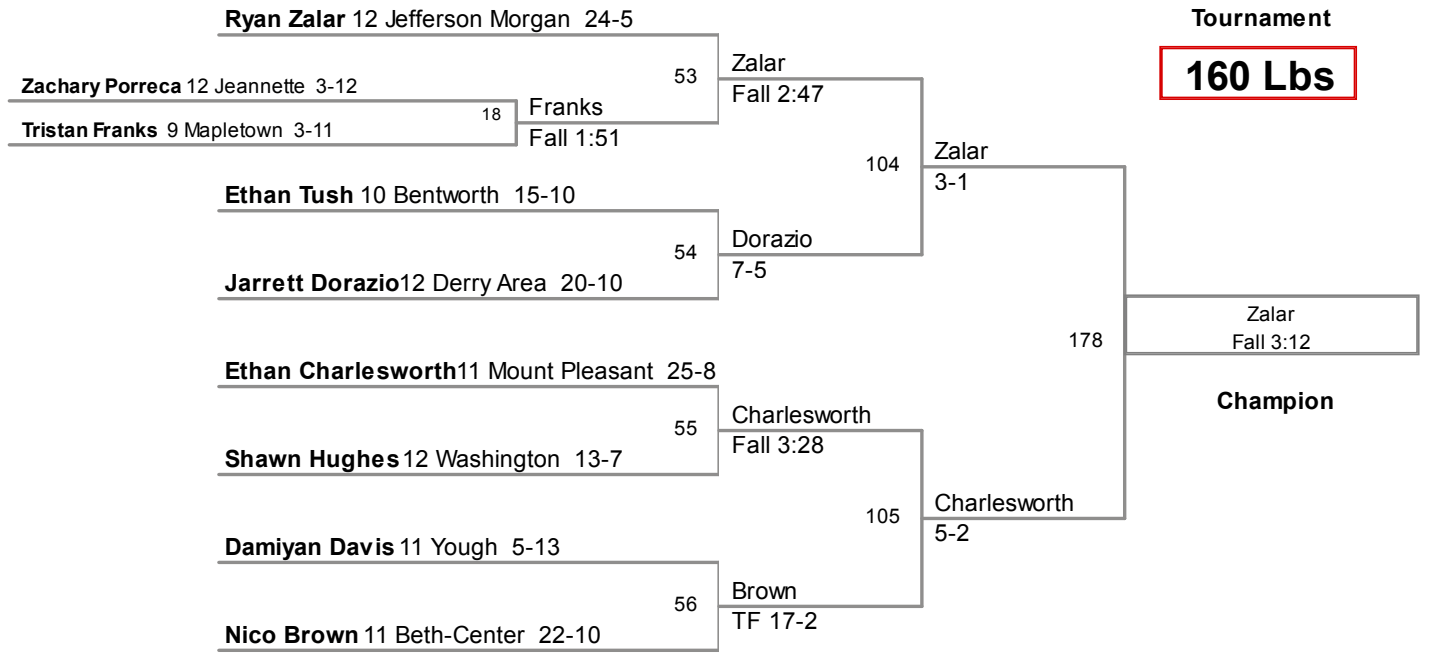

2014 D7-Section 2AA
Tournament

160 Lbs