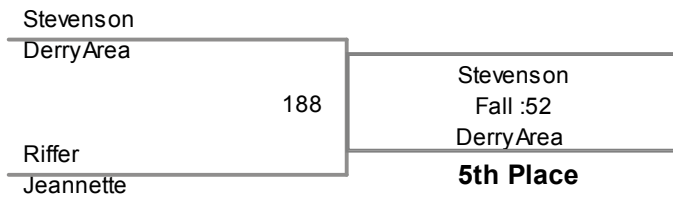

loser of bout 66