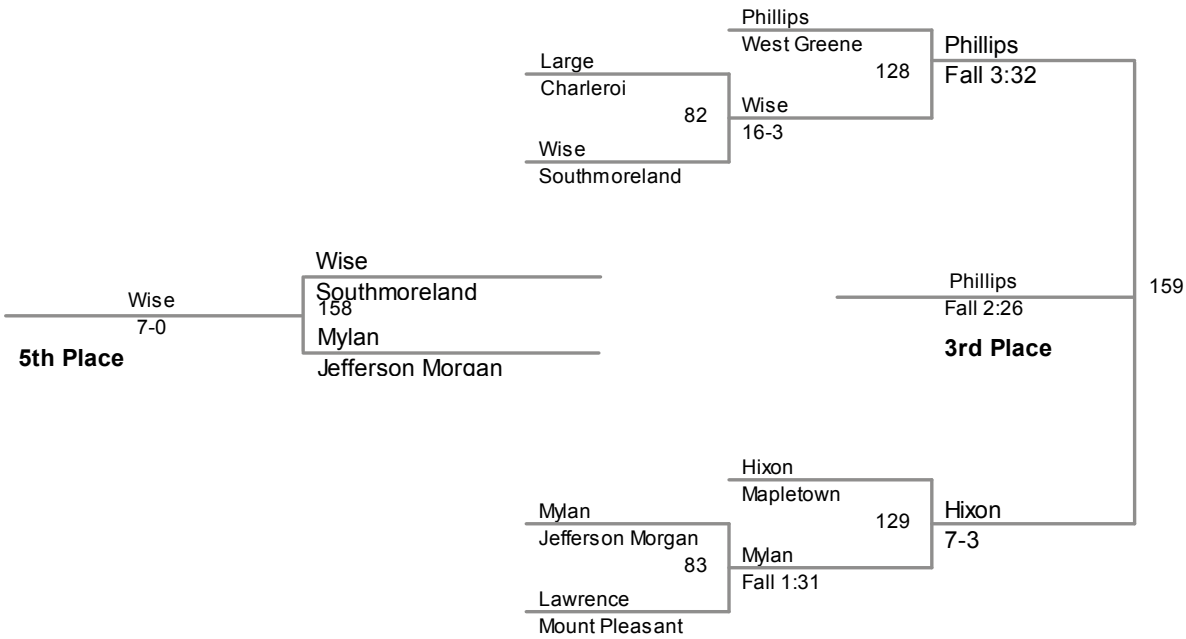

2014 D7-Section 2AA
Tournament

106 Lbs

loser of bout 22

2014 D7-Section 2AA
Tournament

113 Lbs

2014 D7-Section 2AA
Tournament

120 Lbs

2014 D7-Section 2AA
Tournament

126 Lbs

2014 D7-Section 2AA
Tournament

132 Lbs

Evan Myers 10 Southmoreland 23-10

Teddy Charletta 12 Yough 20-6

Myers
2-0

Champion

165

2014 D7-Section 2AA
Tournament

138 Lbs

loser of bout 41

2014 D7-Section 2A
Tournament

145 Lbs

2014 D7-Section 2AA
Tournament

152 Lbs

2014 D7-Section 2AA
Tournament

220 Lbs

loser of bout 66

2014 D7-Section 2AA
Tournament

285 Lbs