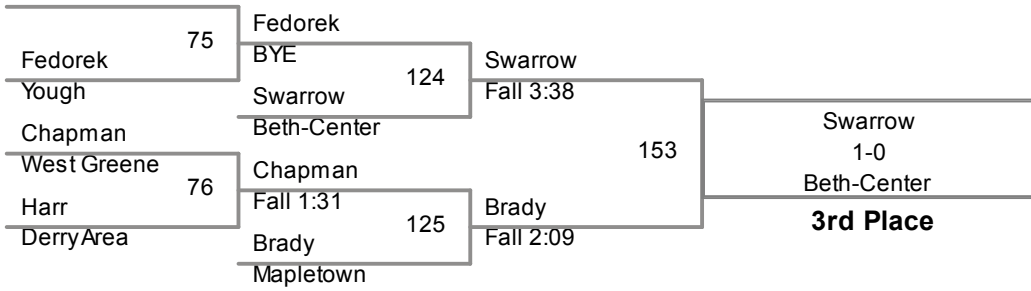

2014 D7-Section 2AA
Tournament

106 Lbs

loser of bout 22

2014 D7-Section 2AA
Tournament

113 Lbs

2014 D7-Section 2AA
Tournament

120 Lbs

2014 D7-Section 2AA
Tournament

126 Lbs

2014 D7-Section 2AA
Tournament

132 Lbs

Evan Myers 10 Southmoreland 23-10

Teddy Charletta 12 Yough 20-6

Myers
2-0

Champion

165