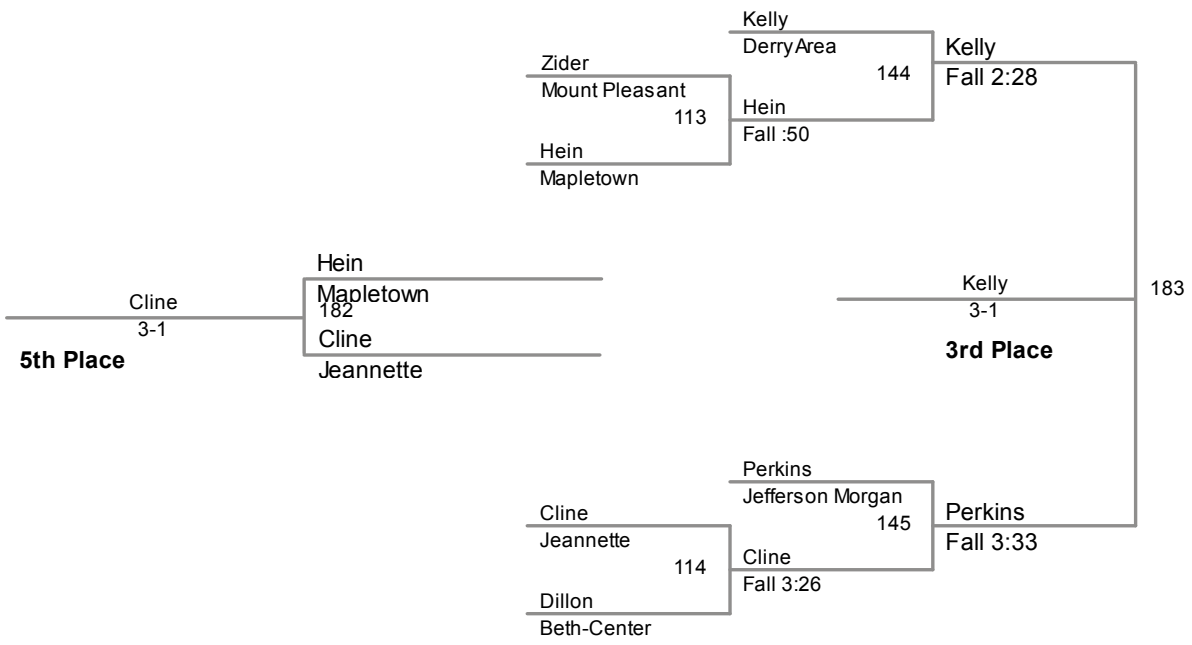

2014 D7-Section 2A
Tournament

182 Lbs