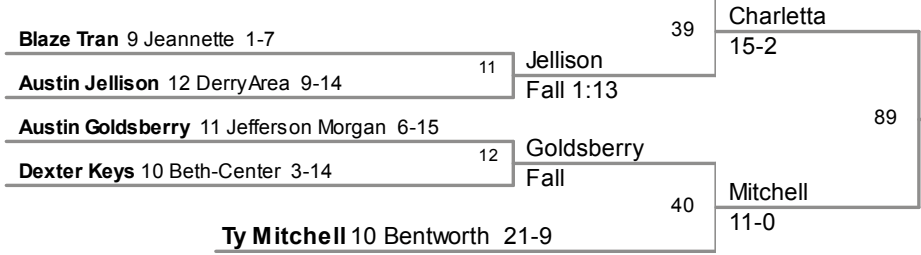

126 Lbs

2014 D7-Section 2AA
Tournament

132 Lbs

Evan Myers 10 Southmoreland 23-10

Teddy Charletta 12 Yough 20-6

Myers
2-0

Champion

165