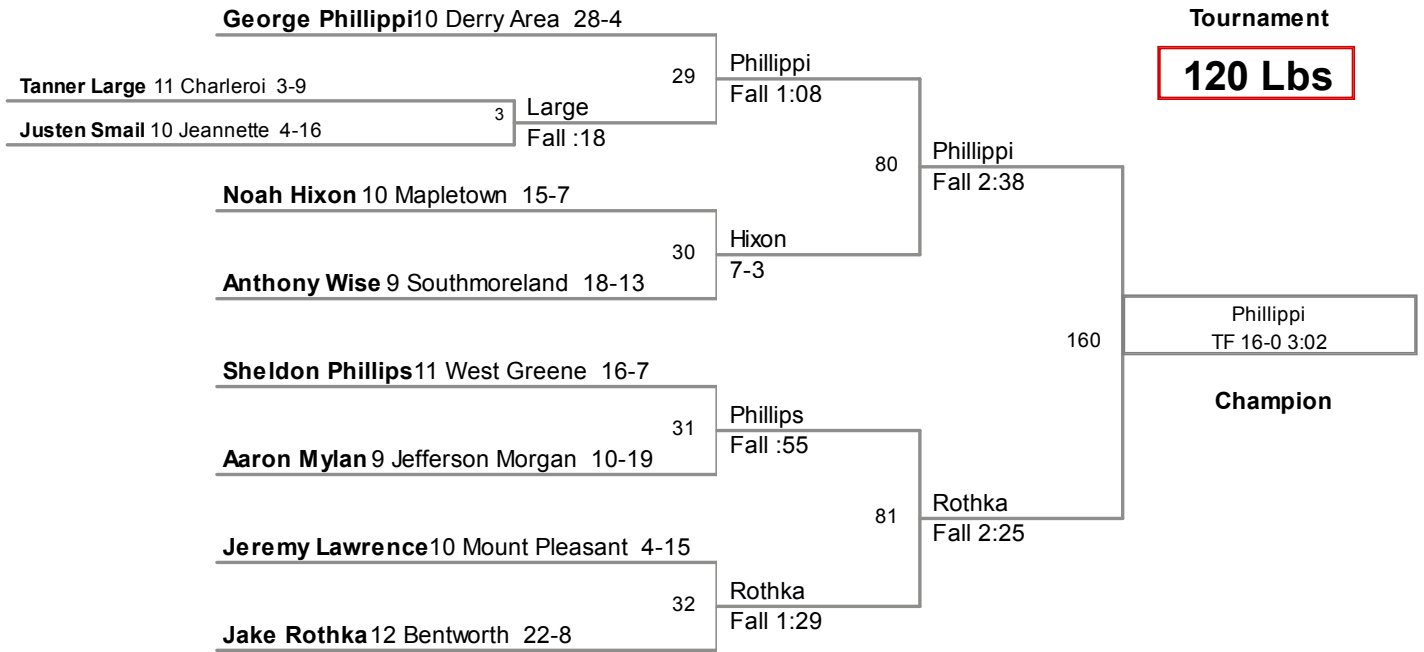

2014 D7-Section 2AA
Tournament

106 Lbs

loser of bout 22

2014 D7-Section 2AA
Tournament

113 Lbs

2014 D7-Section 2AA
Tournament

120 Lbs

2014 D7-Section 2AA
Tournament

126 Lbs

2014 D7-Section 2AA
Tournament

132 Lbs

Evan Myers 10 Southmoreland 23-10

Teddy Charletta 12 Yough 20-6

Myers
2-0

Champion

165

2014 D7-Section 2AA
Tournament

138 Lbs

loser of bout 41

2014 D7-Section 2A
Tournament

145 Lbs

2014 D7-Section 2AA
Tournament

152 Lbs

2014 D7-Section 2AA
Tournament

220 Lbs

loser of bout 66

2014 D7-Section 2AA
Tournament

285 Lbs