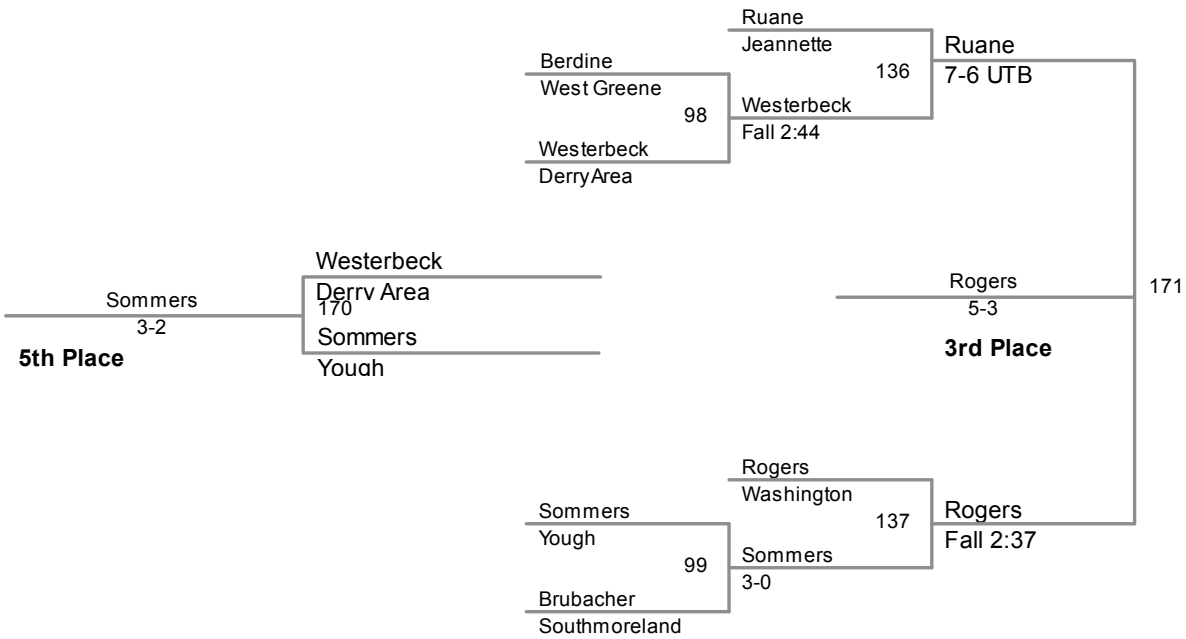

2014 D7-Section 2AA
Tournament

138 Lbs

loser of bout 41

2014 D7-Section 2A
Tournament

145 Lbs

2014 D7-Section 2AA
Tournament

152 Lbs

2014 D7-Section 2AA
Tournament