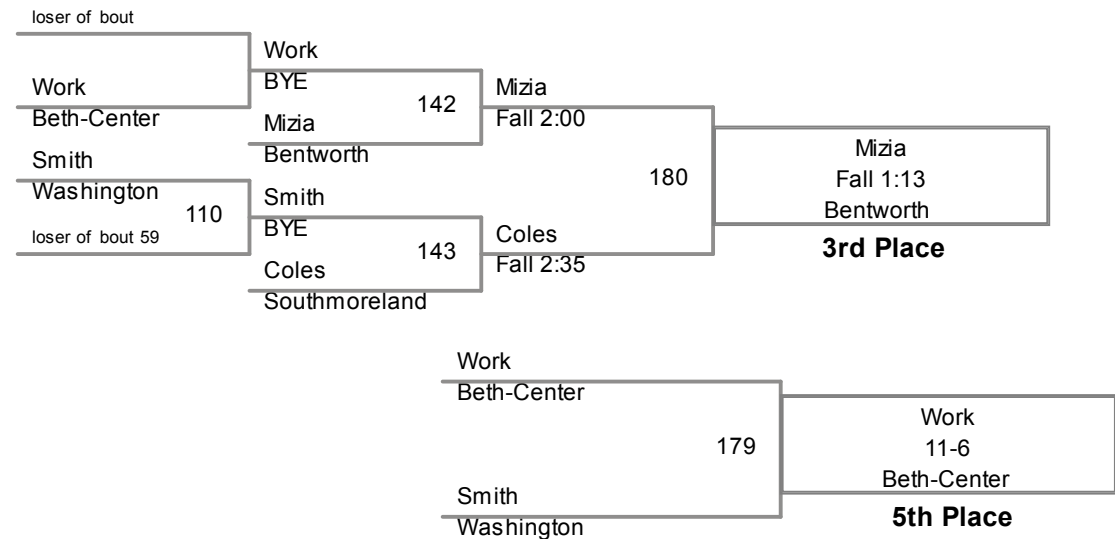

2014 D7-Section 2AA
Tournament

170 Lbs