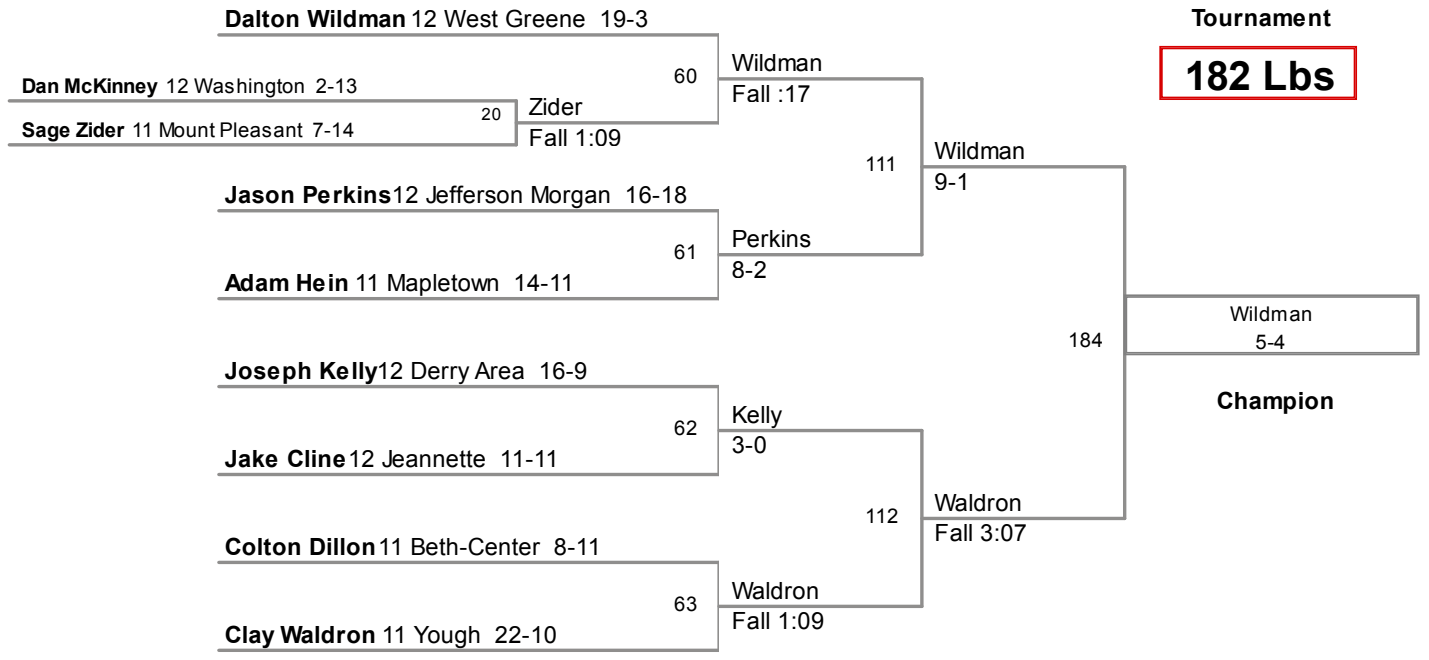

160 Lbs

2014 D7-Section 2AA
Tournament

170 Lbs

2014 D7-Section 2A
Tournament

182 Lbs

2014 D7-Section 2AA
Tournament

195 Lbs

2014 D7-Section 2AA
Tournament