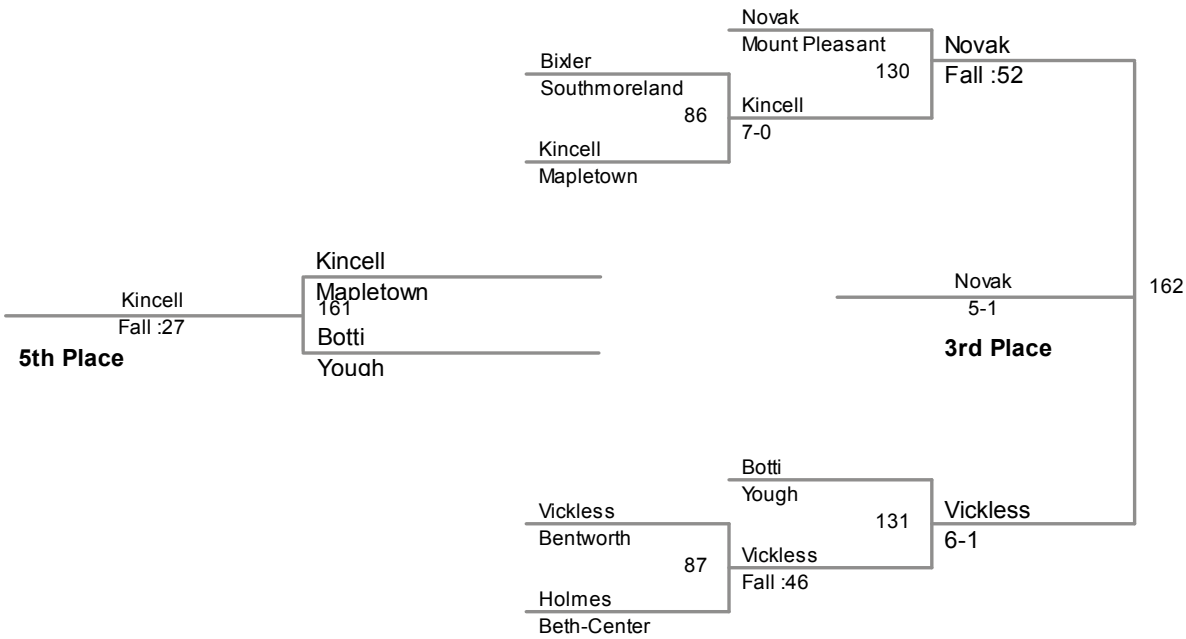

2014 D7-Section 2AA
Tournament

106 Lbs

loser of bout 22

2014 D7-Section 2AA
Tournament

113 Lbs

2014 D7-Section 2AA
Tournament

120 Lbs

2014 D7-Section 2AA
Tournament

126 Lbs

2014 D7-Section 2AA
Tournament

132 Lbs

Evan Myers 10 Southmoreland 23-10

Teddy Charletta 12 Yough 20-6

Myers
2-0

Champion

165

220 Lbs

loser of bout 66

2014 D7-Section 2AA
Tournament

285 Lbs