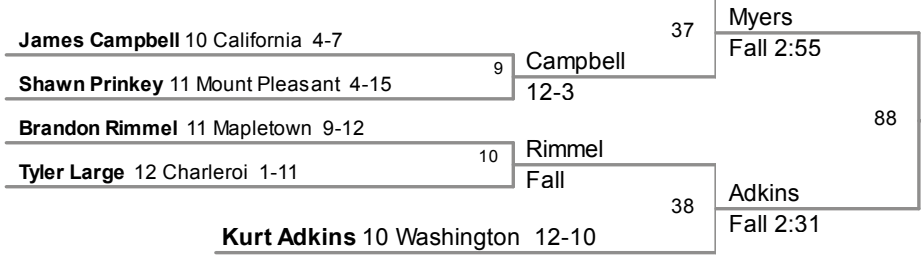

2014 D7-Section 2AA
Tournament

106 Lbs

loser of bout 22

2014 D7-Section 2AA
Tournament

113 Lbs

2014 D7-Section 2AA
Tournament

120 Lbs

2014 D7-Section 2AA
Tournament

126 Lbs

2014 D7-Section 2AA
Tournament

132 Lbs

Evan Myers 10 Southmoreland 23-10

Teddy Charletta 12 Yough 20-6

Myers
2-0

Champion

165