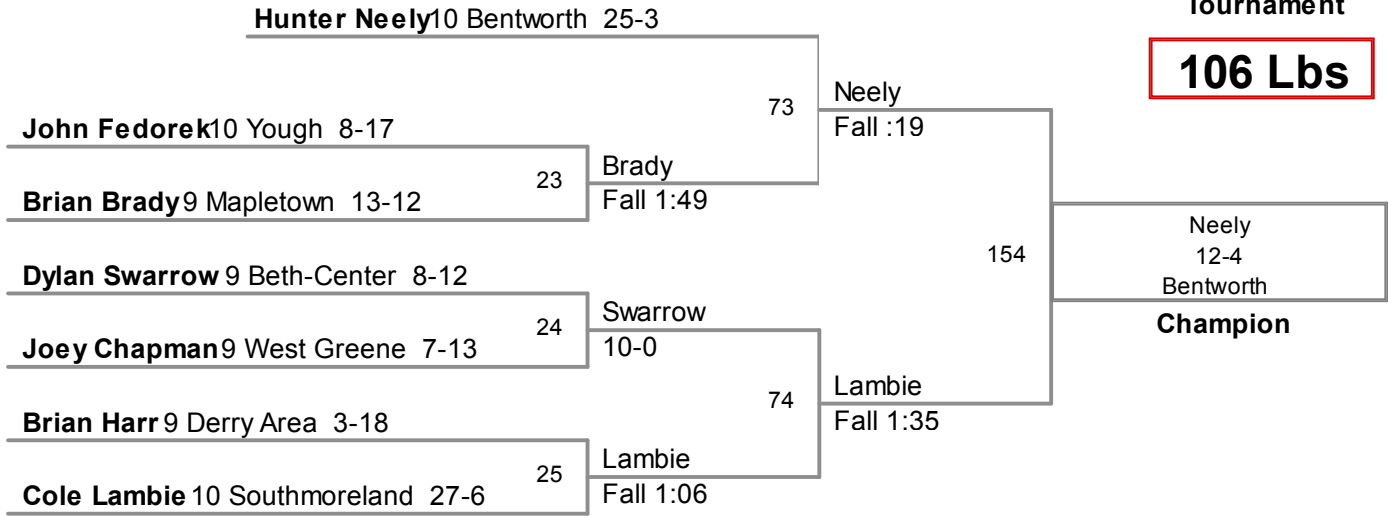

2014 D7-Section 2AA
Tournament

106 Lbs

loser of bout 22

2014 D7-Section 2AA
Tournament

113 Lbs

2014 D7-Section 2AA
Tournament

120 Lbs

2014 D7-Section 2AA
Tournament

126 Lbs

2014 D7-Section 2AA
Tournament

132 Lbs

Evan Myers 10 Southmoreland 23-10

Teddy Charletta 12 Yough 20-6

Myers
2-0

Champion

165

2014 D7-Section 2AA
Tournament

138 Lbs

loser of bout 41

2014 D7-Section 2A
Tournament

145 Lbs

2014 D7-Section 2AA
Tournament

152 Lbs

2014 D7-Section 2AA
Tournament

220 Lbs

loser of bout 66

2014 D7-Section 2AA
Tournament

285 Lbs