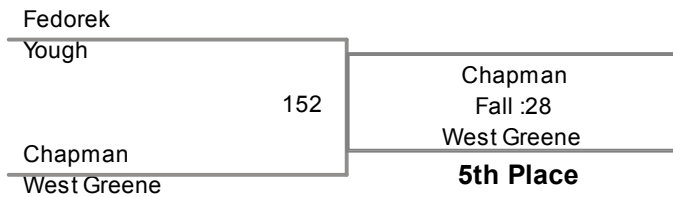

2014 D7-Section 2AA
Tournament

106 Lbs

loser of bout 22

2014 D7-Section 2AA
Tournament

113 Lbs

2014 D7-Section 2AA
Tournament

120 Lbs

2014 D7-Section 2AA
Tournament

126 Lbs

2014 D7-Section 2AA
Tournament

132 Lbs

Evan Myers 10 Southmoreland 23-10

Teddy Charletta 12 Yough 20-6

Myers
2-0

Champion

165