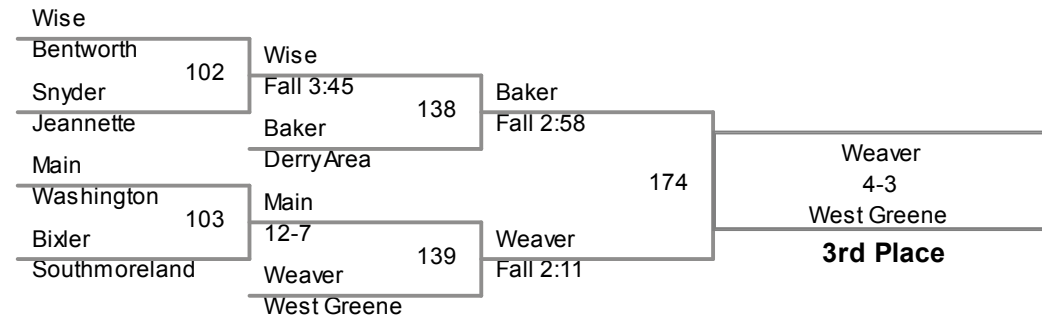

2014 D7-Section 2AA
Tournament

138 Lbs

loser of bout 41

2014 D7-Section 2A
Tournament

145 Lbs

2014 D7-Section 2AA
Tournament

152 Lbs

2014 D7-Section 2AA
Tournament