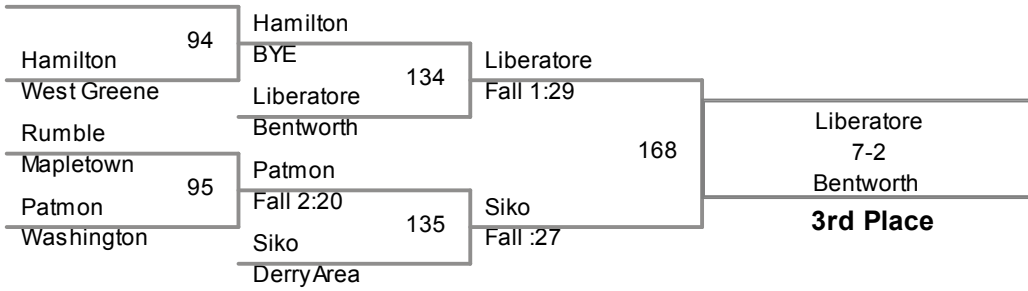

126 Lbs

2014 D7-Section 2AA
Tournament

132 Lbs

Evan Myers 10 Southmoreland 23-10

Teddy Charletta 12 Yough 20-6

Myers
2-0

Champion

165

2014 D7-Section 2AA
Tournament

138 Lbs

loser of bout 41

2014 D7-Section 2A
Tournament

145 Lbs

2014 D7-Section 2AA
Tournament

152 Lbs

2014 D7-Section 2AA
Tournament