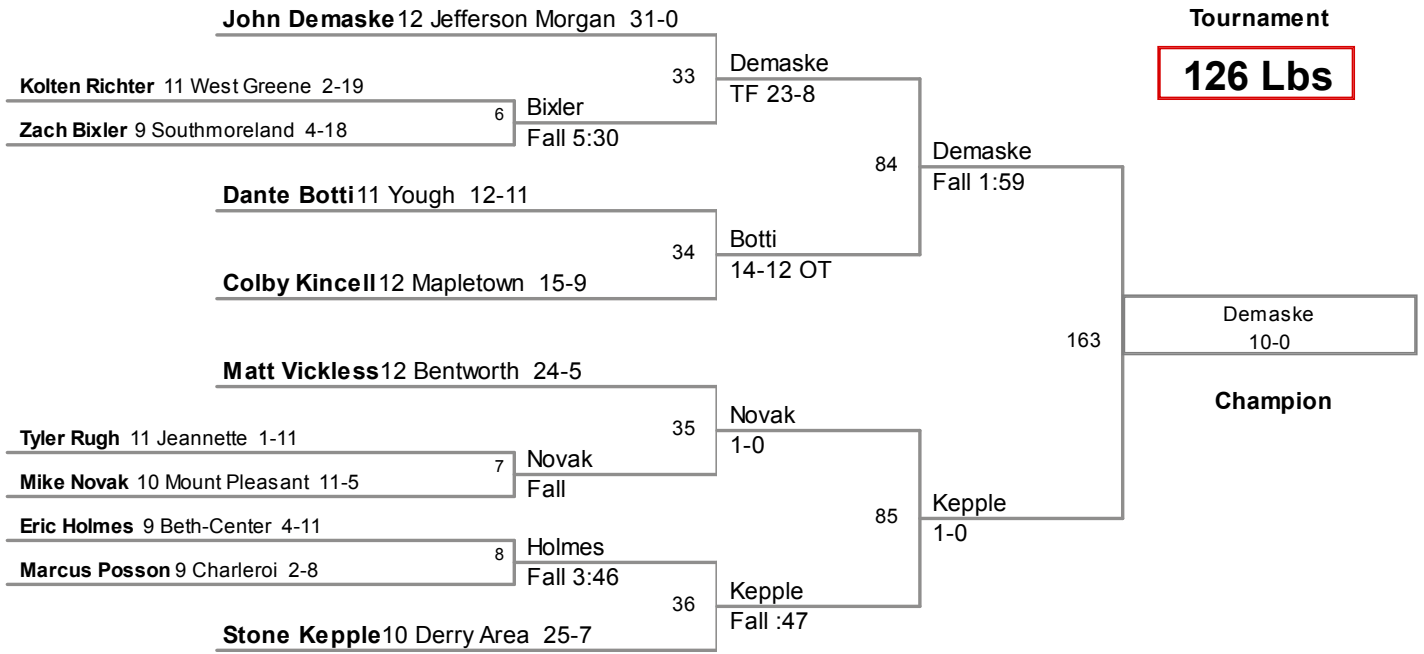

2014 D7-Section 2AA
Tournament

106 Lbs

loser of bout 22

2014 D7-Section 2AA
Tournament

113 Lbs

2014 D7-Section 2AA
Tournament

120 Lbs

2014 D7-Section 2AA
Tournament

126 Lbs

2014 D7-Section 2AA
Tournament

132 Lbs

Evan Myers 10 Southmoreland 23-10

Teddy Charletta 12 Yough 20-6

Myers
2-0

Champion

165

2014 D7-Section 2AA
Tournament

138 Lbs

loser of bout 41

2014 D7-Section 2A
Tournament

145 Lbs

2014 D7-Section 2AA
Tournament

152 Lbs

2014 D7-Section 2AA
Tournament

220 Lbs

loser of bout 66

2014 D7-Section 2AA
Tournament

285 Lbs