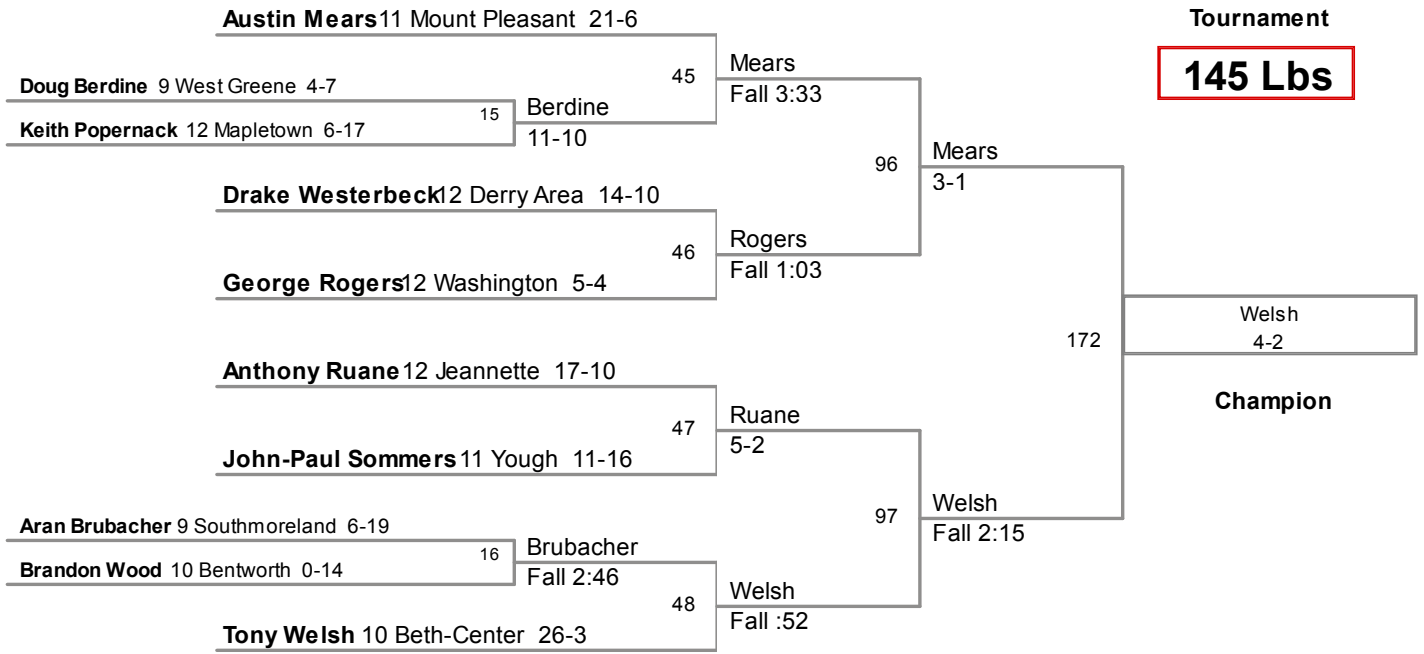

2014 D7-Section 2AA
Tournament

138 Lbs

loser of bout 41

2014 D7-Section 2A
Tournament

145 Lbs

2014 D7-Section 2AA
Tournament

152 Lbs

2014 D7-Section 2AA
Tournament

220 Lbs

loser of bout 66

2014 D7-Section 2AA
Tournament

285 Lbs