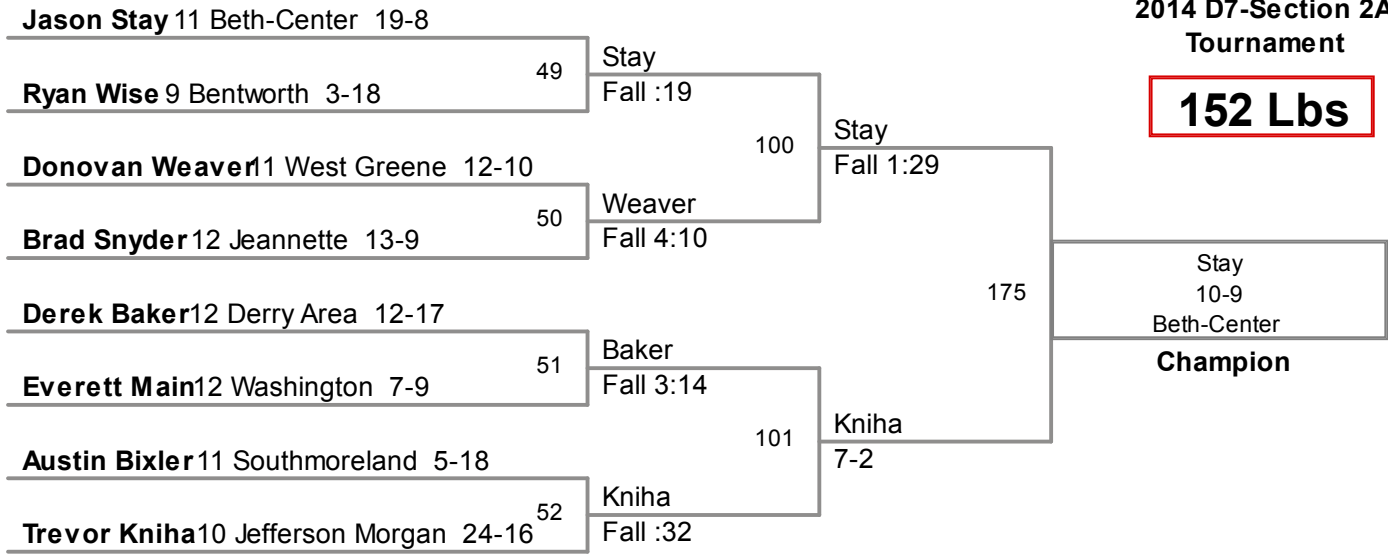

2014 D7-Section 2AA
Tournament

138 Lbs

loser of bout 41

2014 D7-Section 2A
Tournament

145 Lbs

2014 D7-Section 2AA
Tournament

152 Lbs

2014 D7-Section 2AA
Tournament

160 Lbs

2014 D7-Section 2AA
Tournament

170 Lbs

2014 D7-Section 2A
Tournament

182 Lbs

2014 D7-Section 2AA
Tournament

195 Lbs

2014 D7-Section 2AA
Tournament

220 Lbs

loser of bout 66

2014 D7-Section 2AA
Tournament

285 Lbs