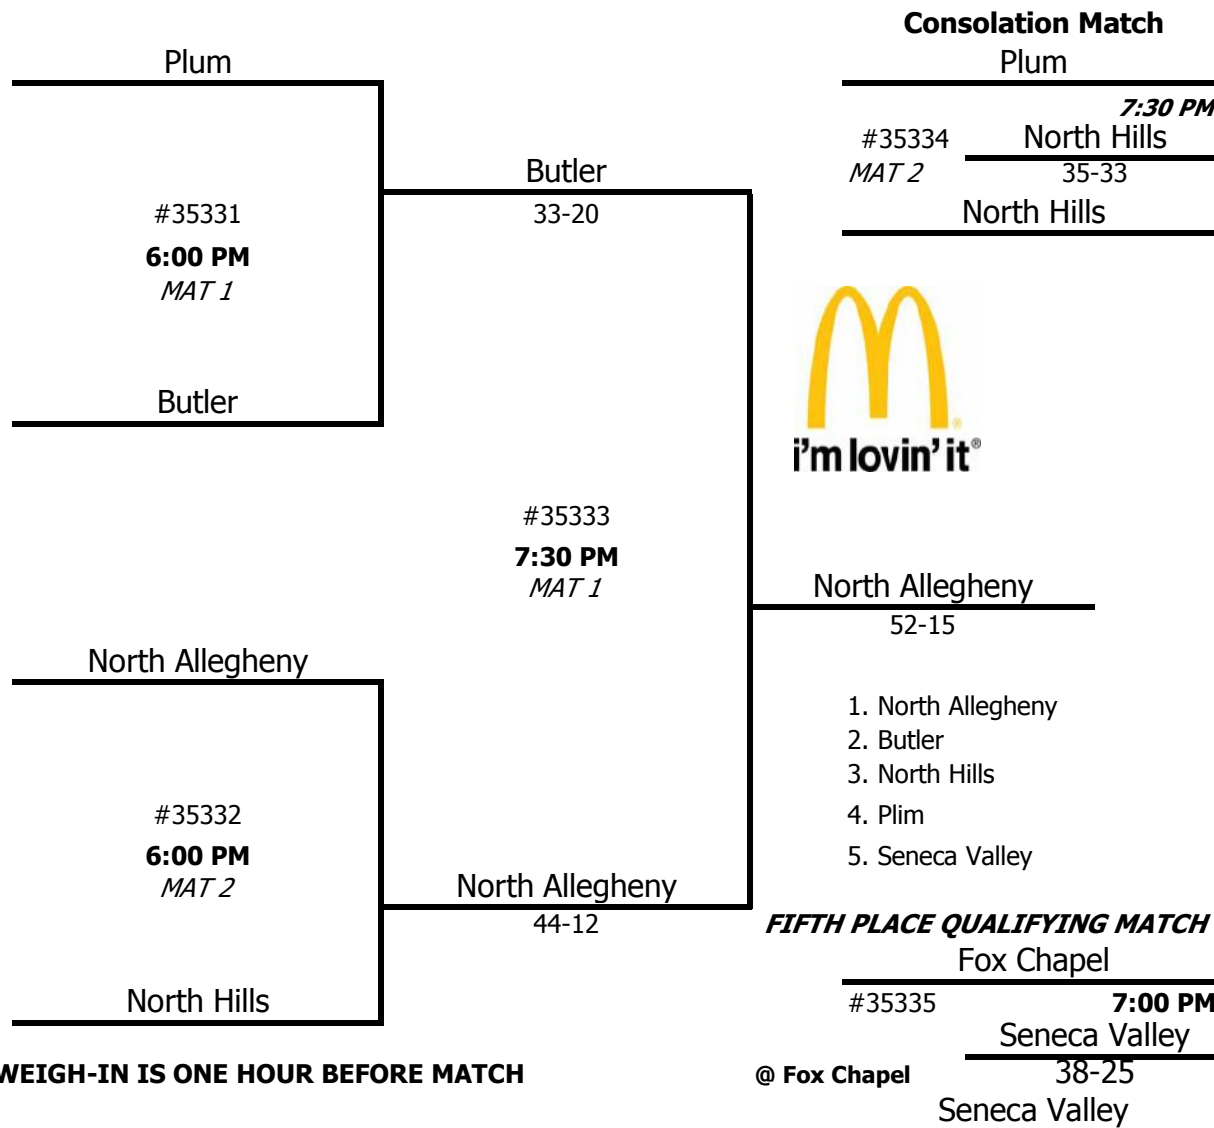

2013-2014 WPIAL/McDONALDS TEAM WRESTLING TOURNAMENT

SECTION CHAMPIONSHIPS

January 22, 2014

Class: AAA Section: 3 Site: Plum

WEIGH-IN IS ONE HOUR BEFORE MATCH