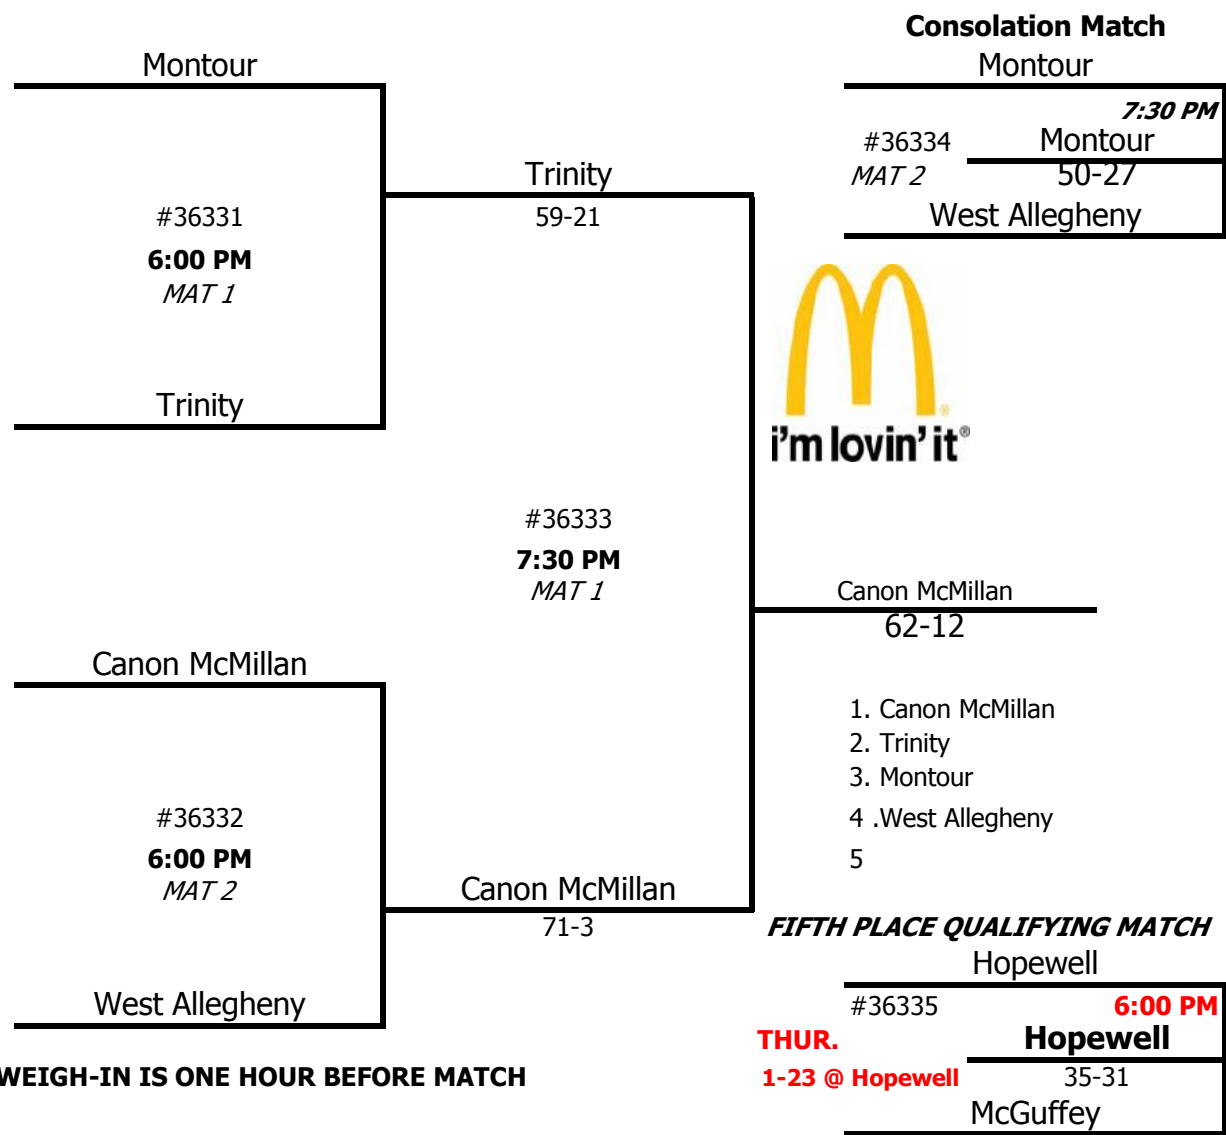

2013-2014 WPIAL/McDONALDS TEAM WRESTLING TOURNAMENT

SECTION CHAMPIONSHIPS

January 22, 2014

Class: AAA Section: 4 Site: Montour

WEIGH-IN IS ONE HOUR BEFORE MATCH

THUR.

1-23 @ Hopewell