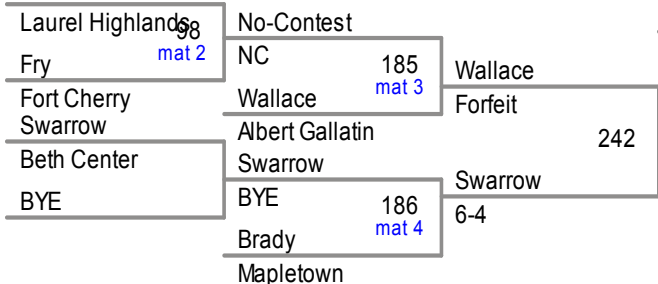

2014 Tri County Tournament

106 Lbs

Gage Nicolella 10 McGuffey

BYE

Lewis

2014 Tri County Tournament

113 Lbs

Brendan Price 12 Canon-McMillan

BYE

Riskey

2014 Tri County Tournament

120 Lbs

2014 Tri County Tournament

126 Lbs

A.C. Headlee 11 Waynesburg

BYE