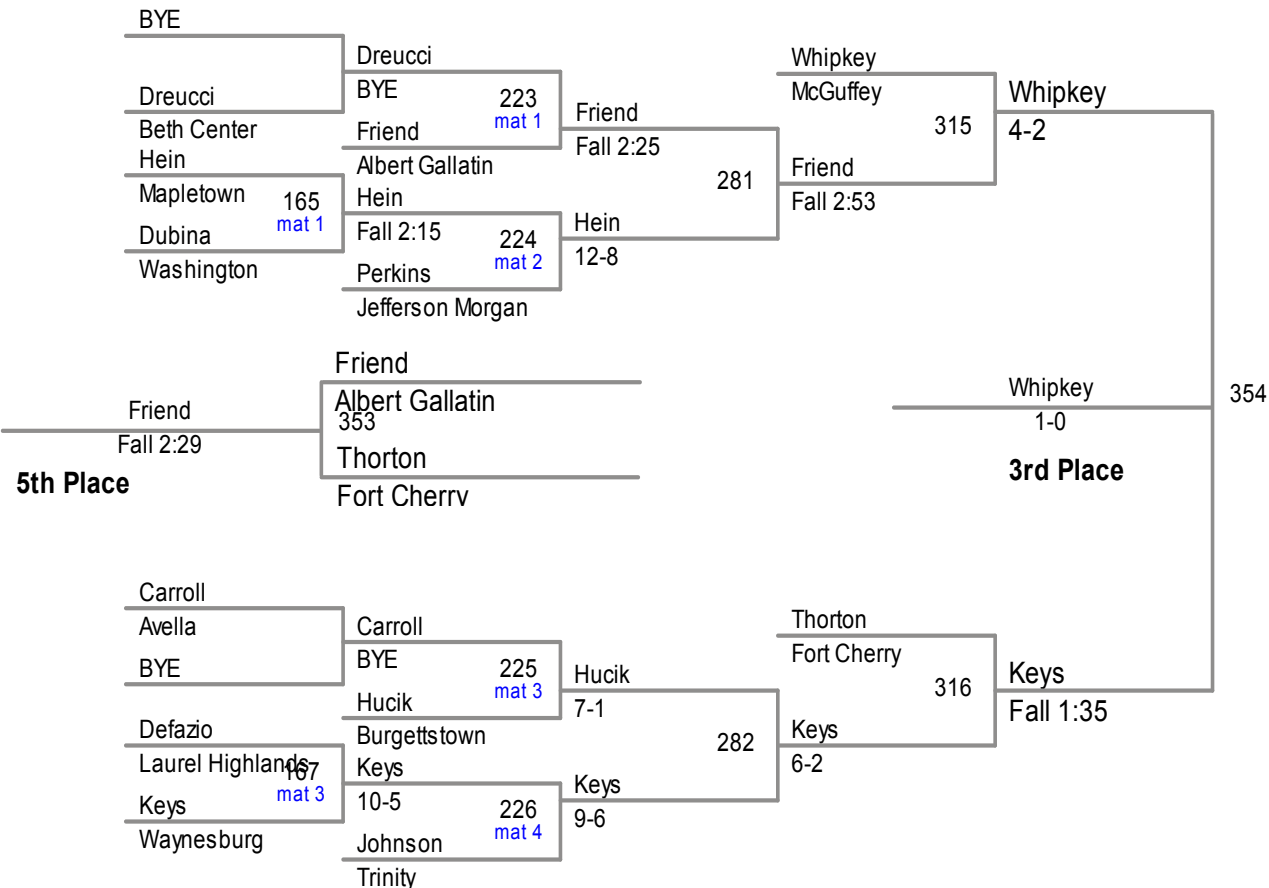

2014 Tri County Tournament

182 Lbs