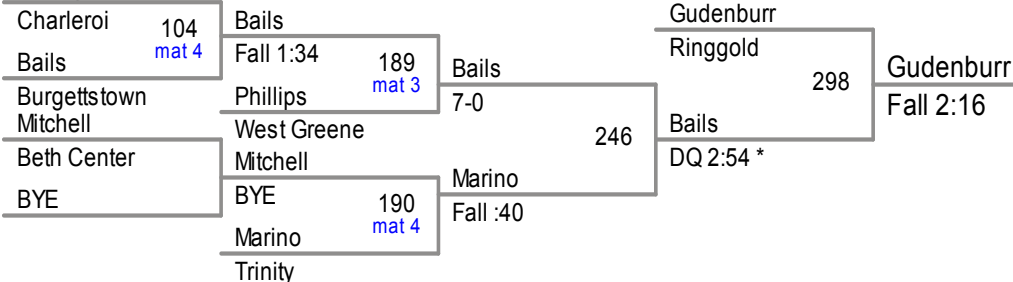

2014 Tri County Tournament

113 Lbs

Brendan Price 12 Canon-McMillan

BYE

Riskey