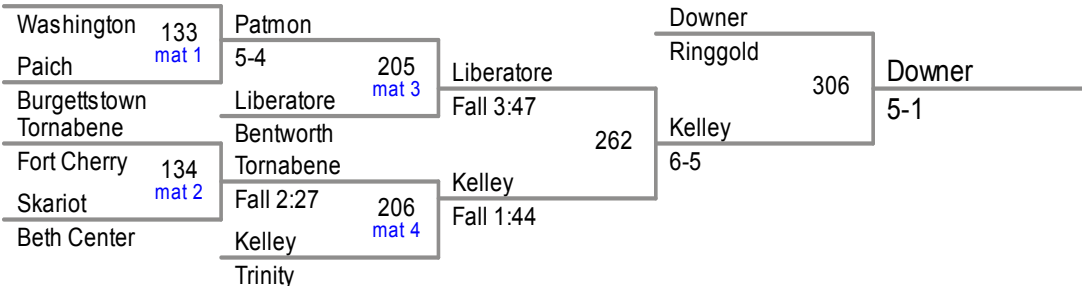

2014 Tri County
Tournament

132 Lbs

2014 Tri County Tournament

138 Lbs

John Demaske 12 Jefferson Morgan

BYE

Patmon

Tony Welsh 10 Beth Center