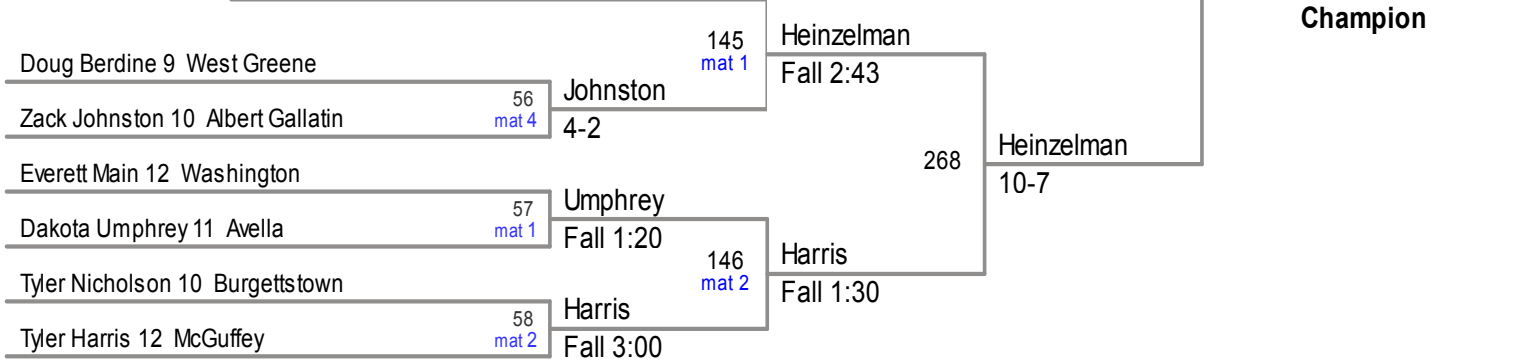

2014 Tri County Tournament

145 Lbs

2014 Tri County Tournament

152 Lbs

Jason Stay 11 Beth Center

Brandon Heinzelman 12 Ringgold

BYE

BYE