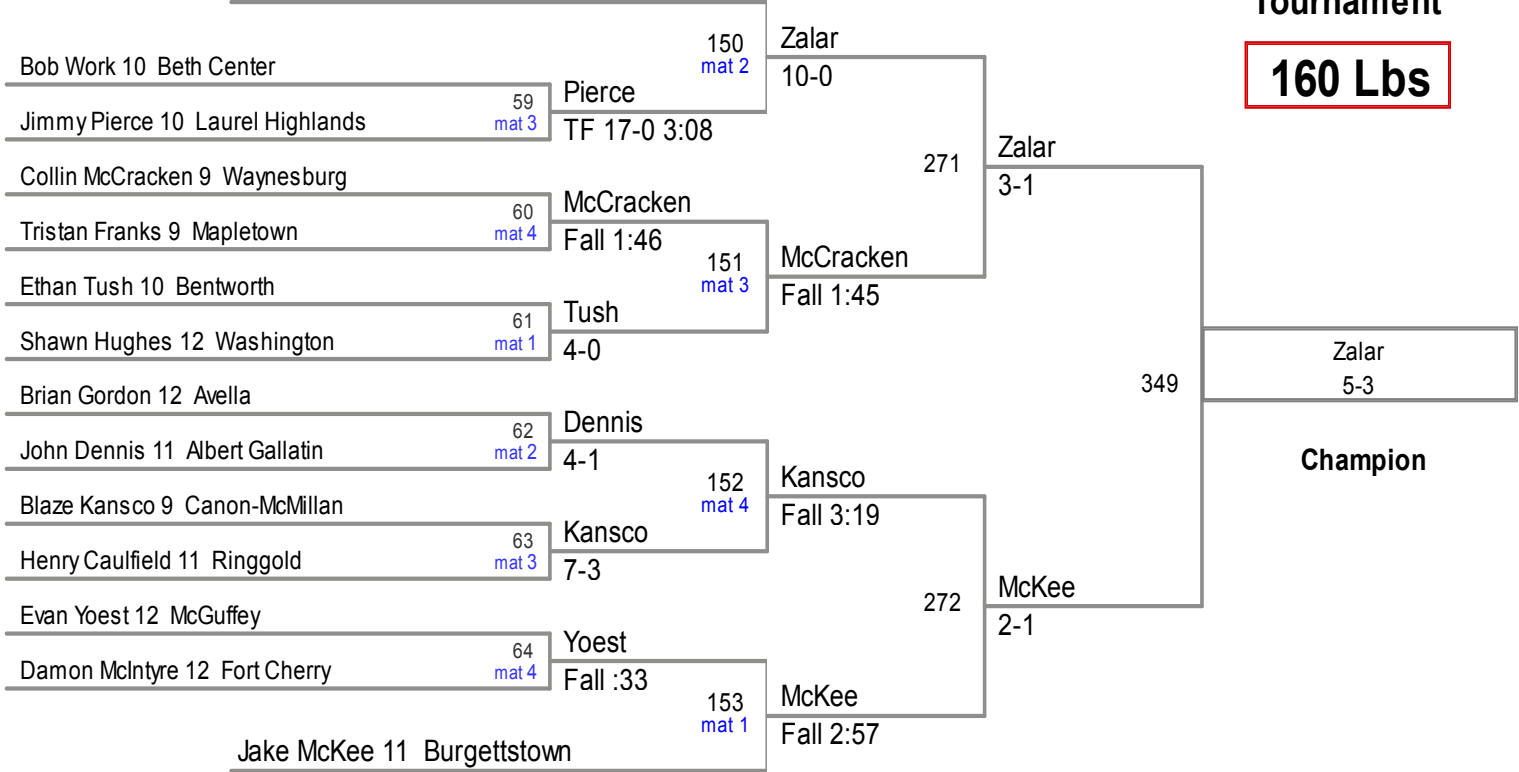

2014 Tri County Tournament

160 Lbs

Ryan Zalar 12 Jefferson Morgan