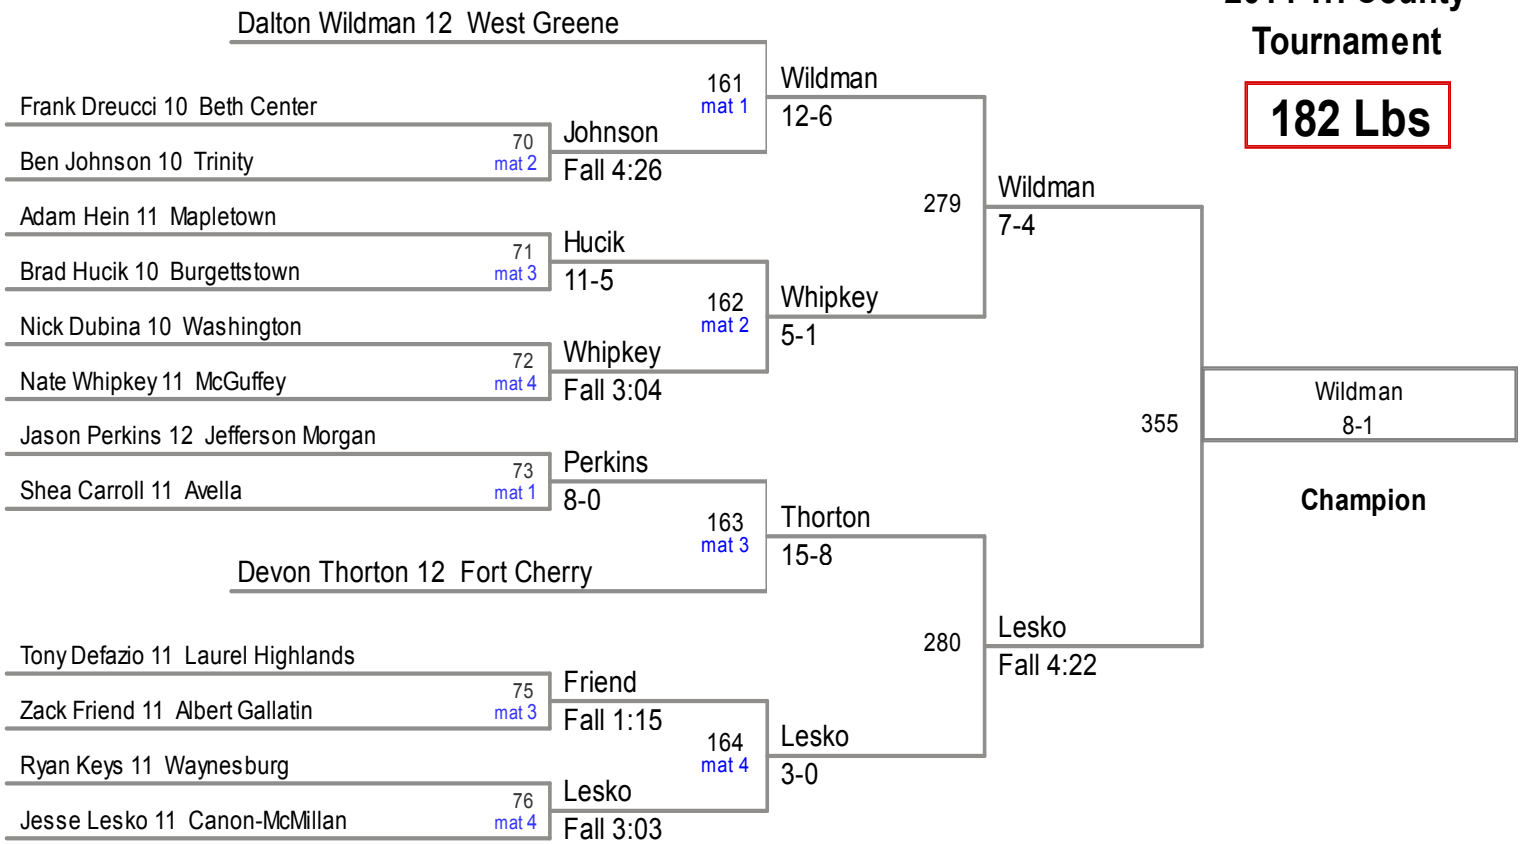

2014 Tri County Tournament

182 Lbs