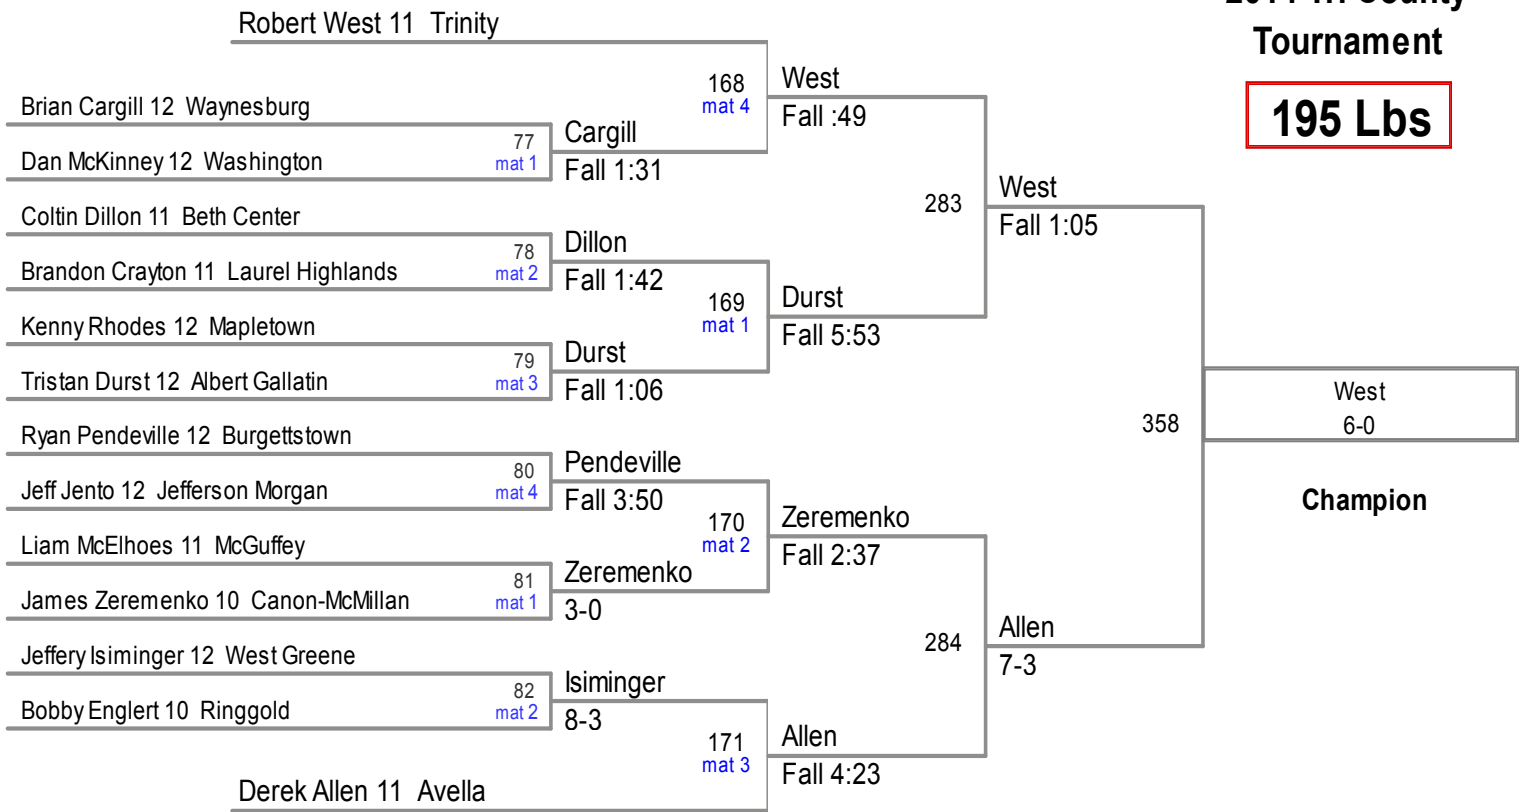

2014 Tri County Tournament

195 Lbs