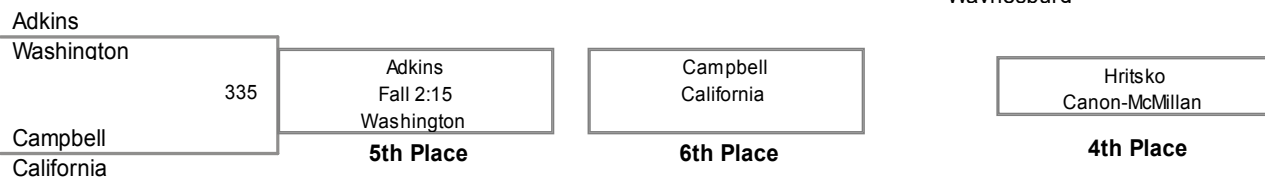

2014 Tri County
Tournament

132 Lbs