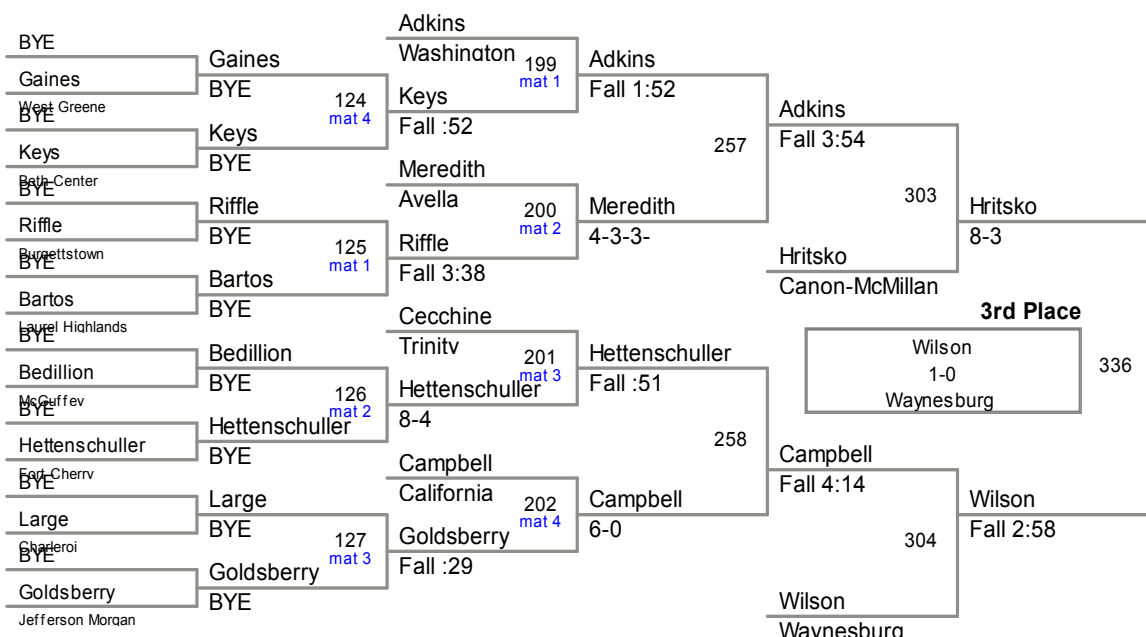

BYE

Riskey

2014 Tri County Tournament

120 Lbs

2014 Tri County Tournament

126 Lbs

A.C. Headlee 11 Waynesburg

BYE

2014 Tri County
Tournament

132 Lbs

2014 Tri County Tournament

138 Lbs

John Demaske 12 Jefferson Morgan

BYE

Patmon

Tony Welsh 10 Beth Center