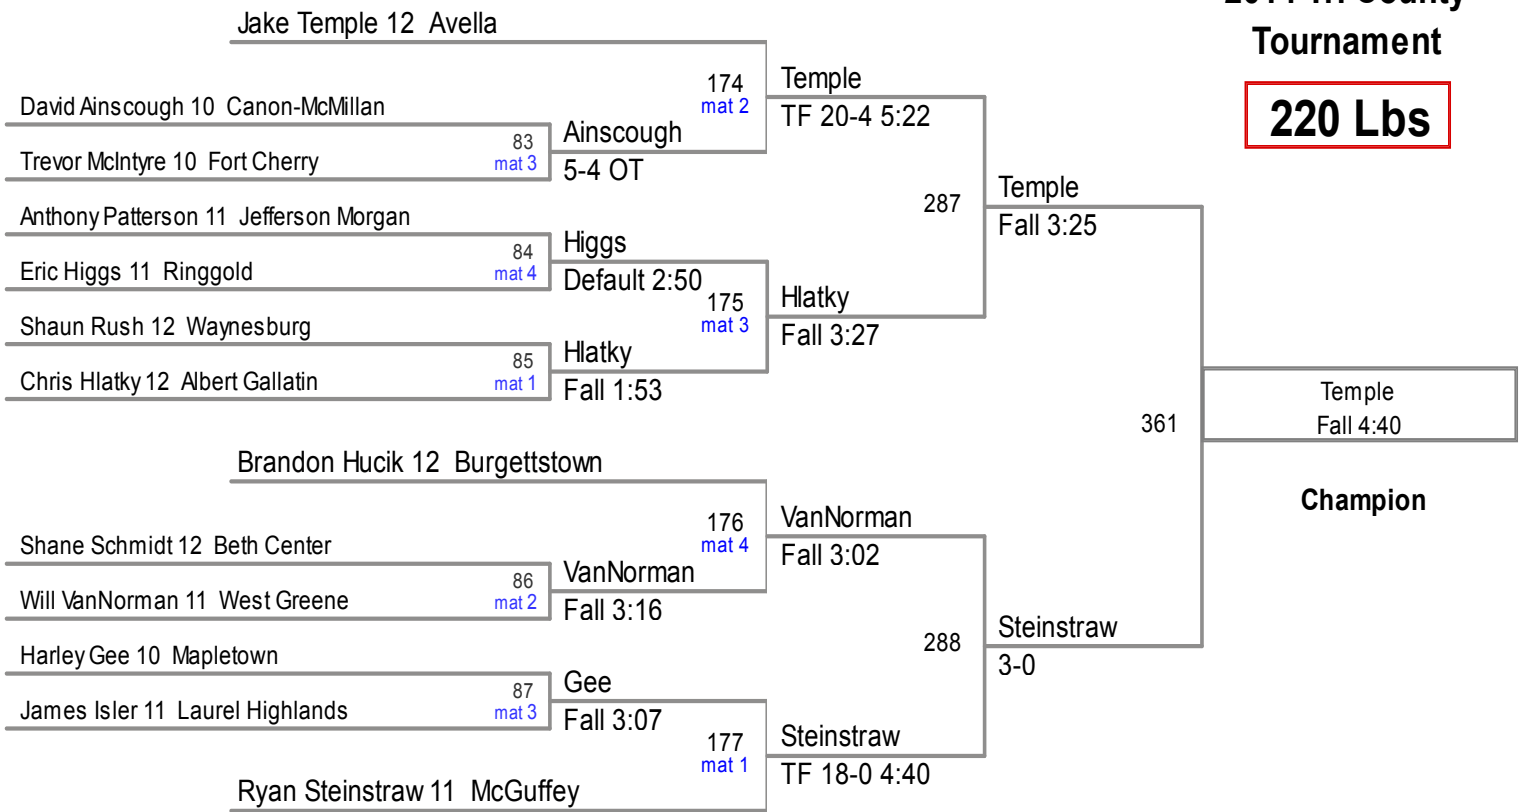

182 Lbs

2014 Tri County Tournament

195 Lbs

2014 Tri County Tournament

220 Lbs

2014 Tri County Tournament

285 Lbs