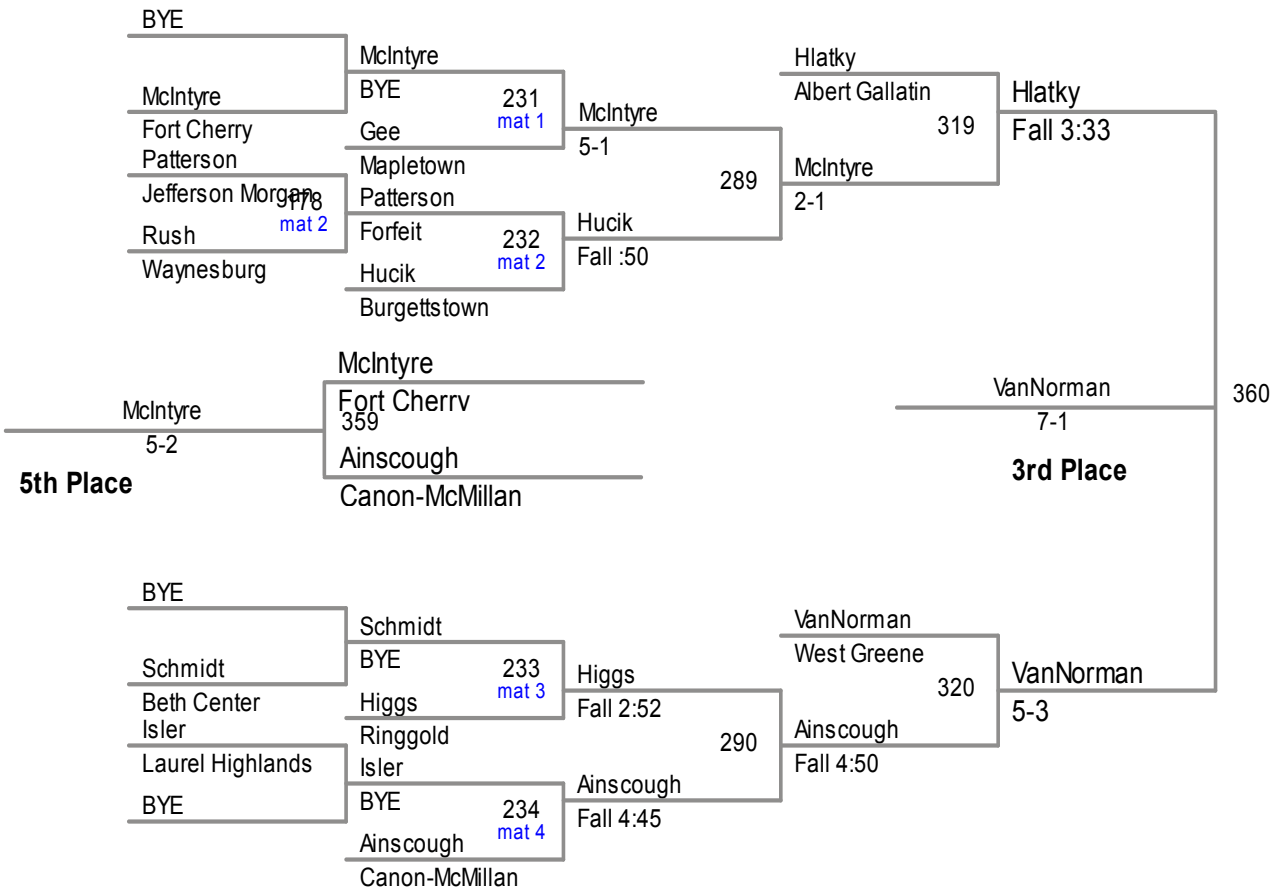

182 Lbs

2014 Tri County Tournament

195 Lbs

2014 Tri County Tournament

220 Lbs

2014 Tri County Tournament

285 Lbs