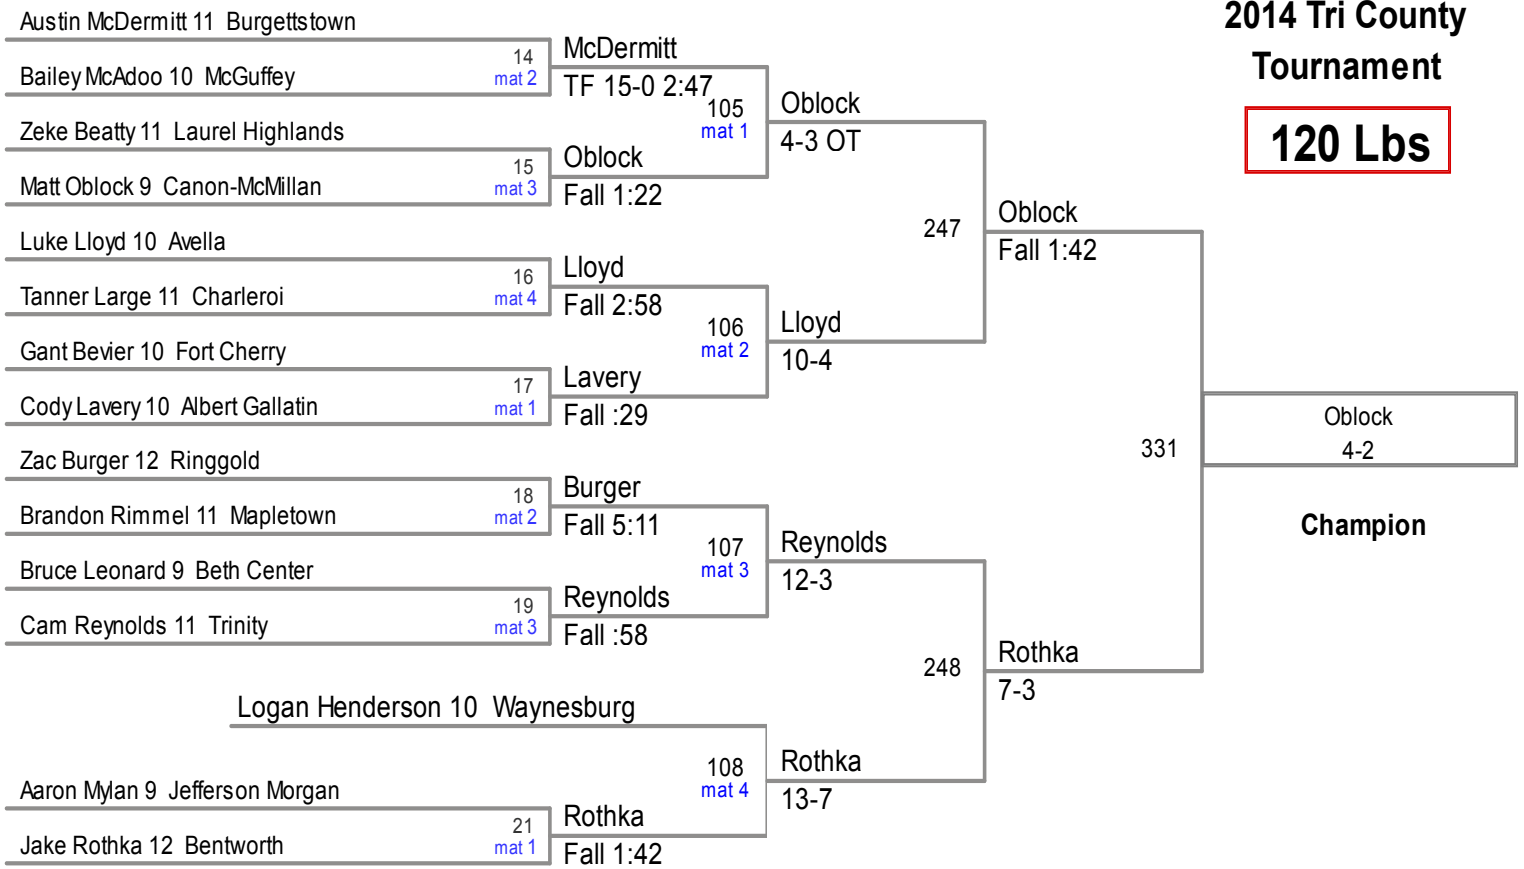

BYE

Riskey

2014 Tri County Tournament

120 Lbs

2014 Tri County Tournament

126 Lbs

A.C. Headlee 11 Waynesburg

BYE

2014 Tri County
Tournament

132 Lbs

2014 Tri County Tournament

138 Lbs

John Demaske 12 Jefferson Morgan

BYE

Patmon

Tony Welsh 10 Beth Center