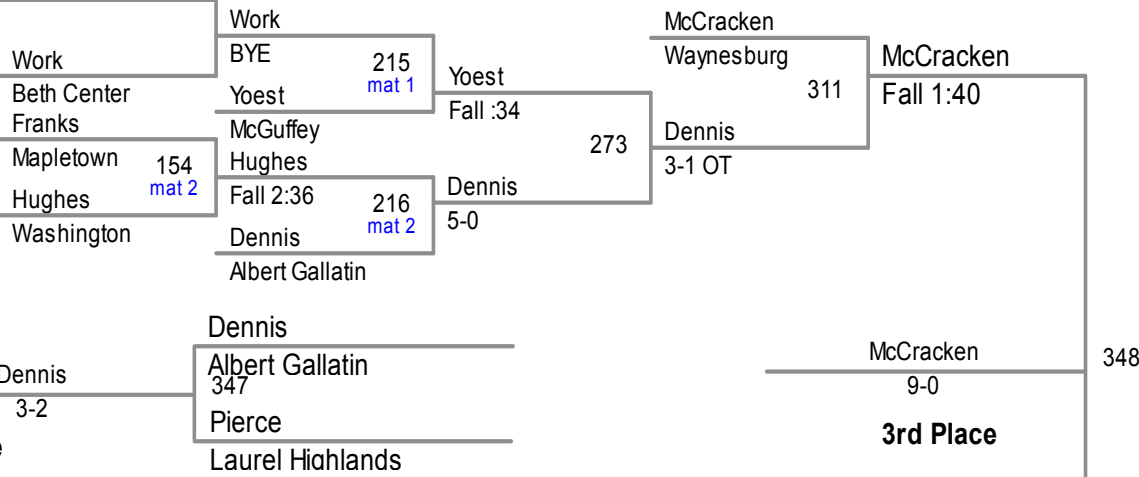

2014 Tri County Tournament

160 Lbs

Ryan Zalar 12 Jefferson Morgan

BYE

Gordon