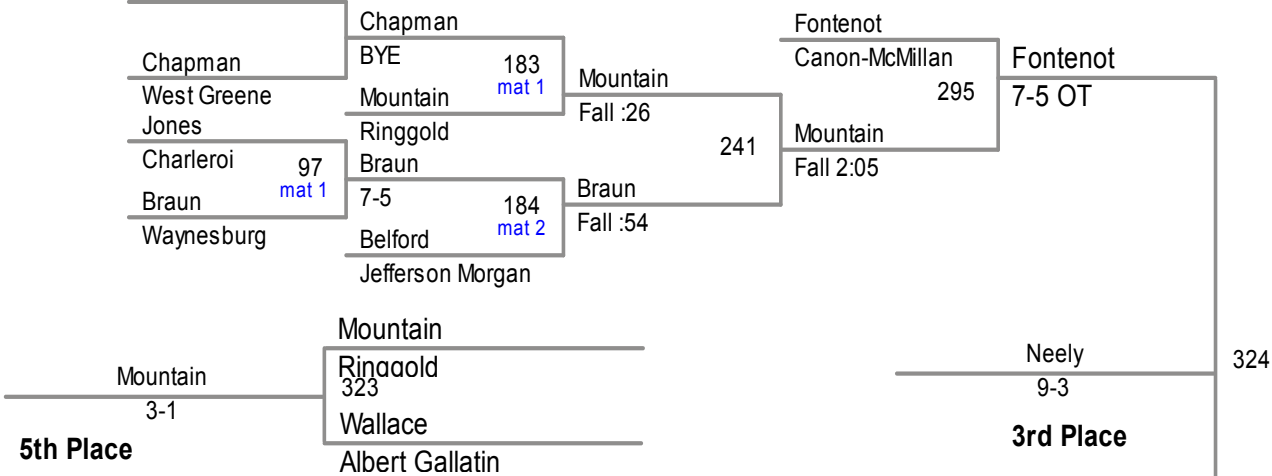

2014 Tri County Tournament

106 Lbs

Gage Nicolella 10 McGuffey

BYE

Lewis

2014 Tri County Tournament

113 Lbs

Brendan Price 12 Canon-McMillan

BYE

Riskey

2014 Tri County Tournament

120 Lbs

2014 Tri County Tournament

126 Lbs

A.C. Headlee 11 Waynesburg

BYE