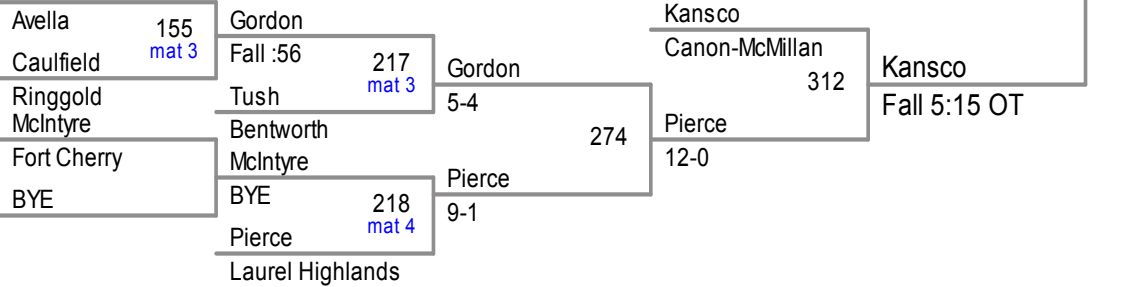

2014 Tri County Tournament

160 Lbs

Ryan Zalar 12 Jefferson Morgan

BYE

Gordon

2014 Tri County Tournament

170 Lbs

2014 Tri County Tournament