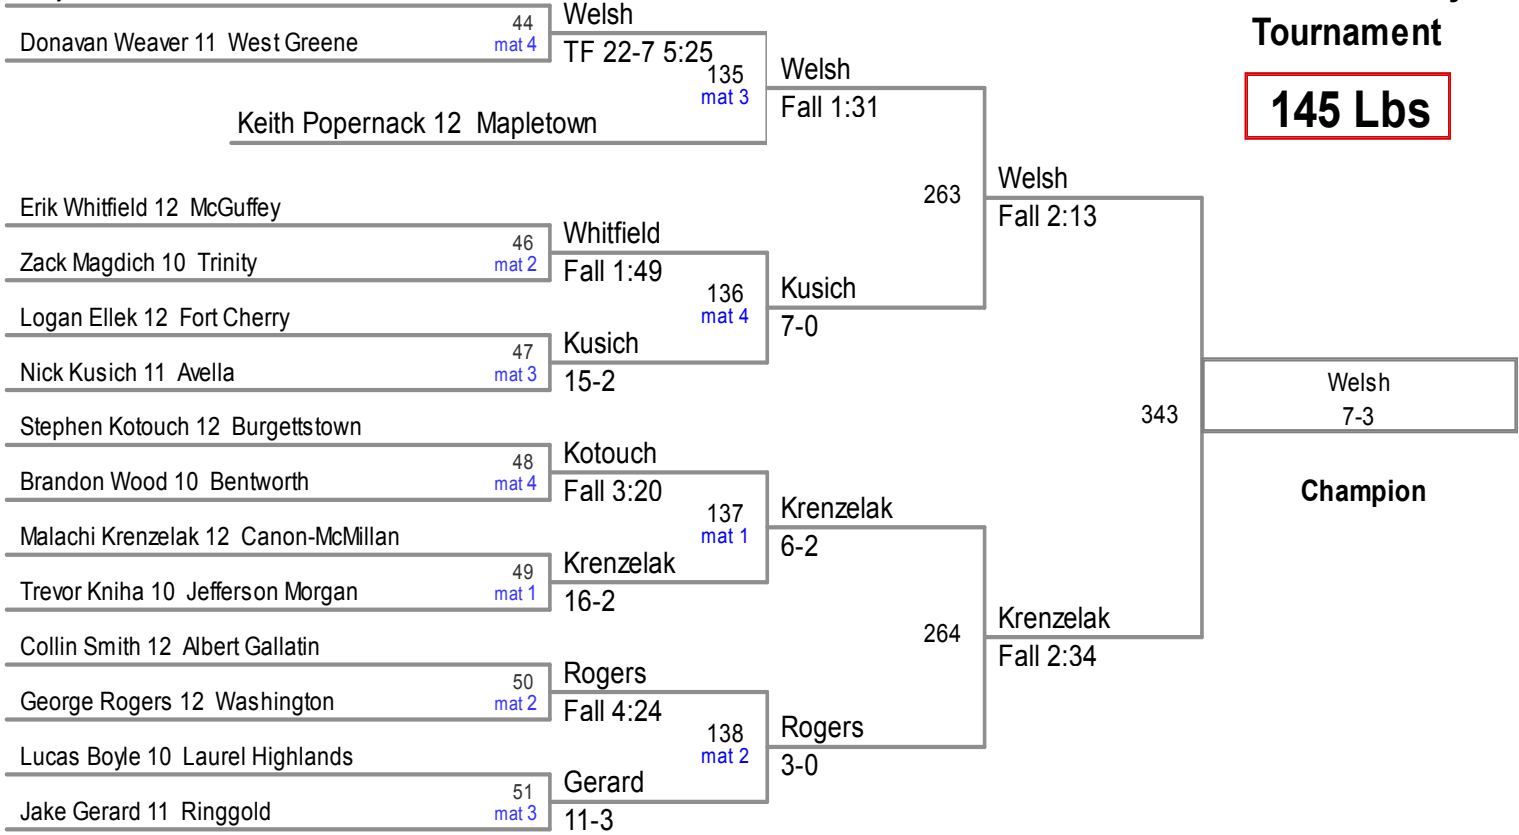

Tony Welsh 10 Beth Center

2014 Tri County Tournament

145 Lbs