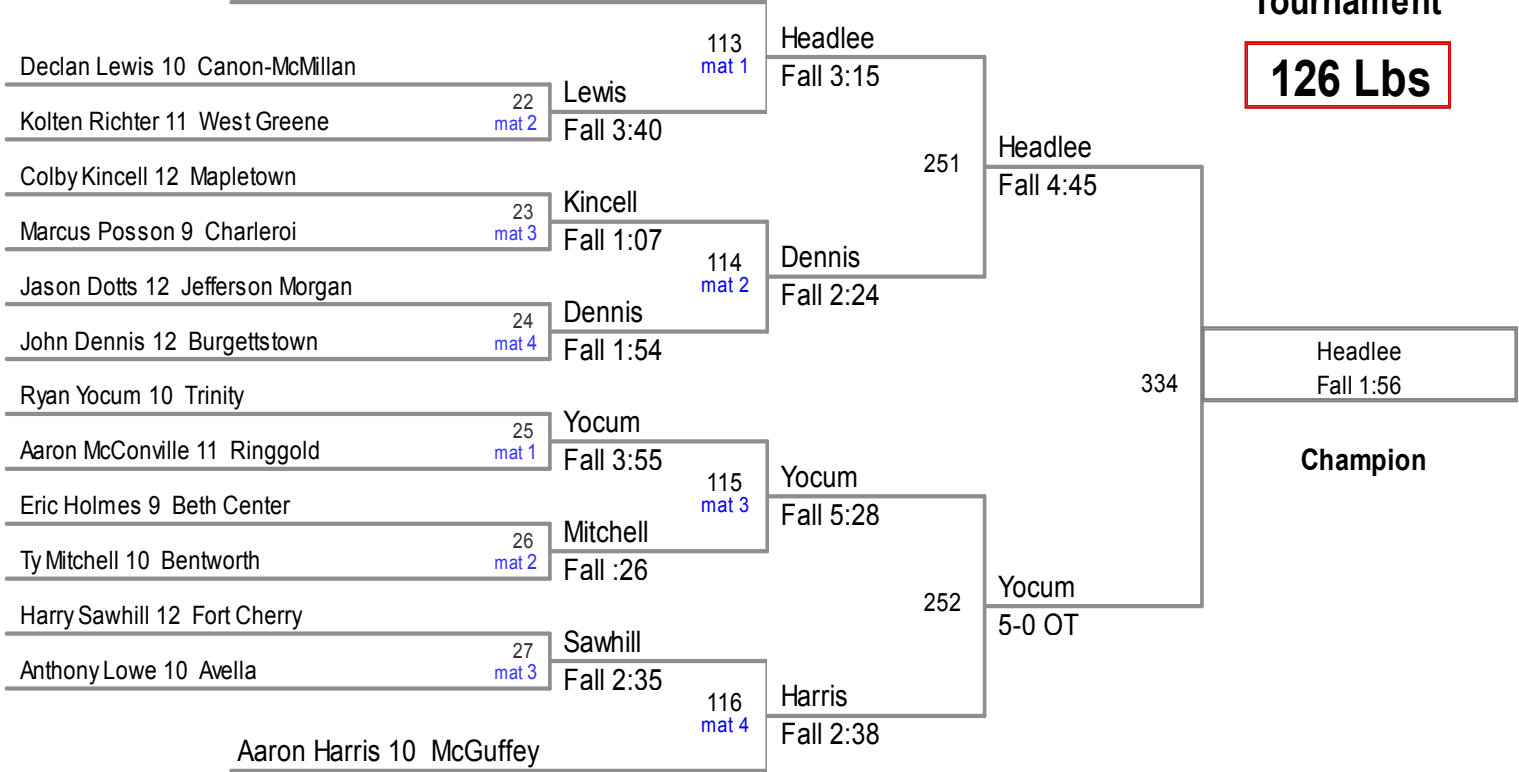

BYE

Riskey

2014 Tri County Tournament

120 Lbs

2014 Tri County Tournament

126 Lbs

A.C. Headlee 11 Waynesburg

BYE

2014 Tri County
Tournament

132 Lbs

2014 Tri County Tournament

138 Lbs

John Demaske 12 Jefferson Morgan

BYE

Patmon

Tony Welsh 10 Beth Center