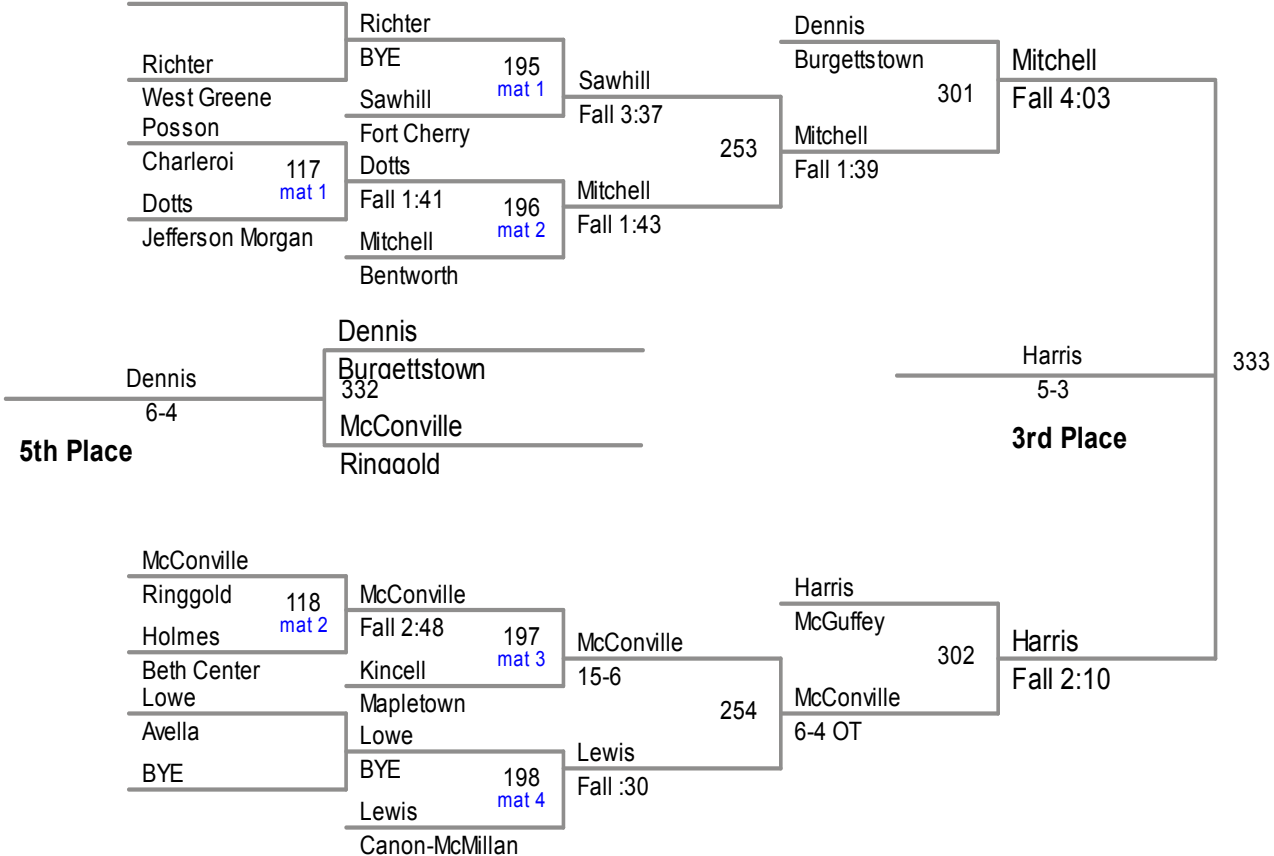

BYE

Riskey

2014 Tri County Tournament

120 Lbs

2014 Tri County Tournament

126 Lbs

A.C. Headlee 11 Waynesburg

BYE

2014 Tri County
Tournament

132 Lbs

2014 Tri County Tournament

138 Lbs

John Demaske 12 Jefferson Morgan

BYE

Patmon

Tony Welsh 10 Beth Center