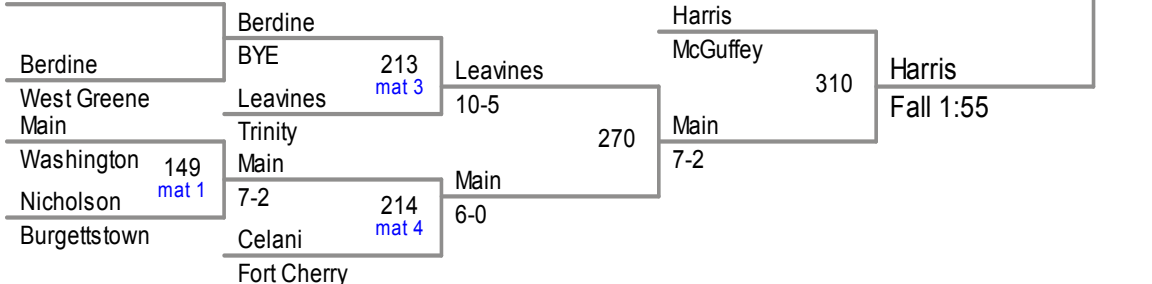

2014 Tri County Tournament

145 Lbs

2014 Tri County Tournament

152 Lbs

Jason Stay 11 Beth Center

Brandon Heinzelman 12 Ringgold

BYE

BYE