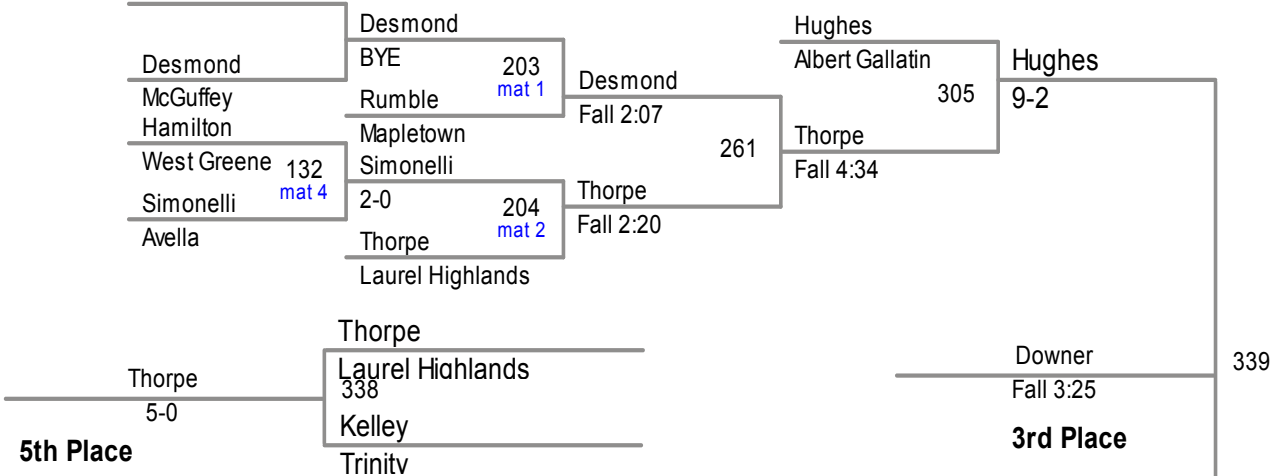

2014 Tri County
Tournament

132 Lbs

2014 Tri County Tournament

138 Lbs

John Demaske 12 Jefferson Morgan

BYE

Patmon

Tony Welsh 10 Beth Center