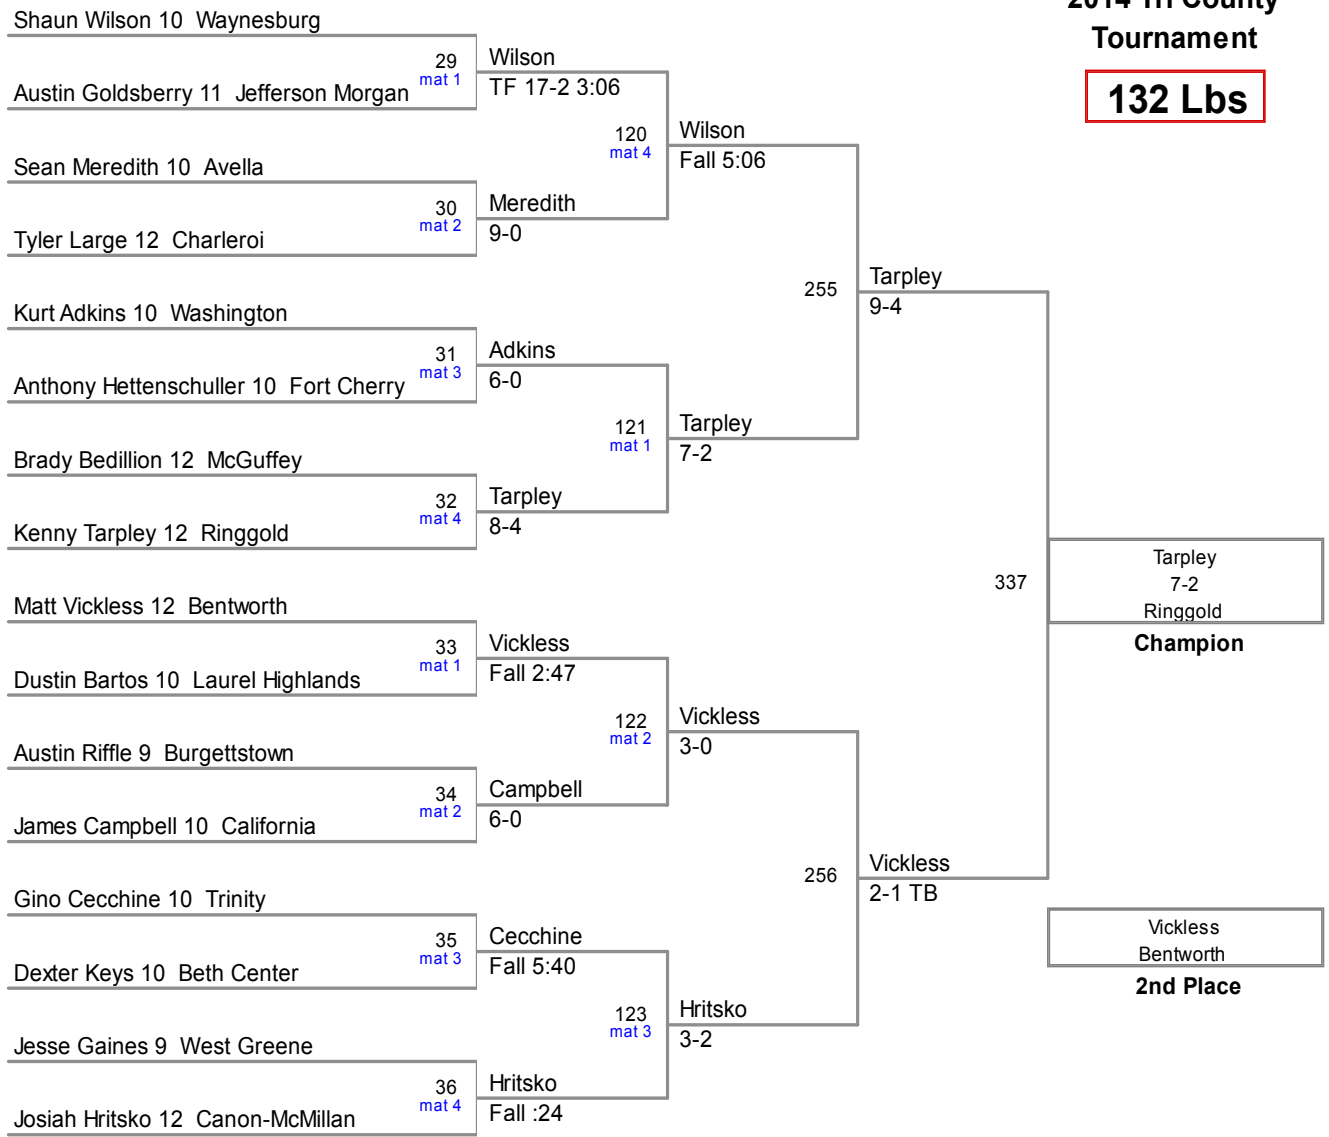

2014 Tri County
Tournament

132 Lbs