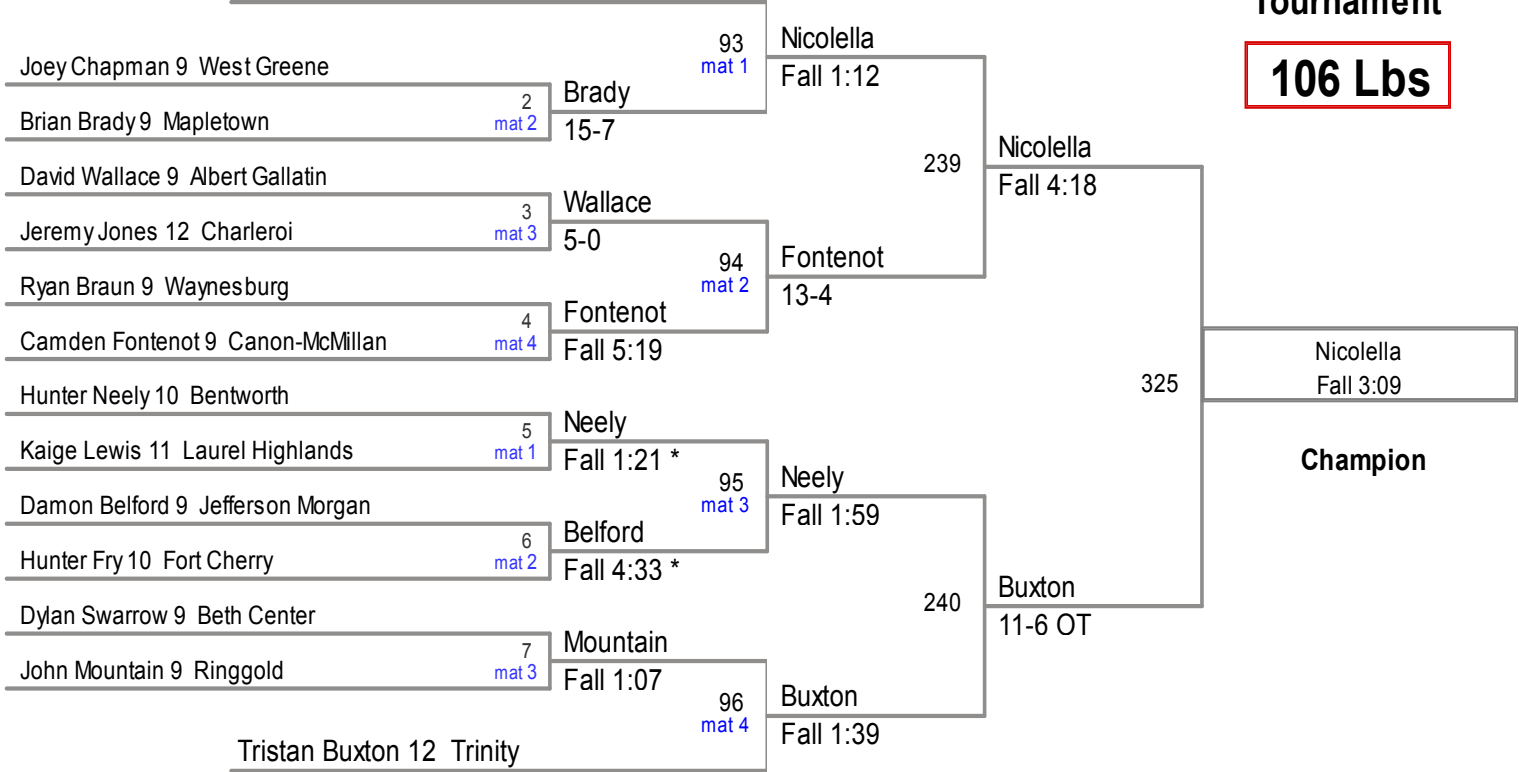

2014 Tri County Tournament

106 Lbs

Gage Nicolella 10 McGuffey

BYE

Lewis

2014 Tri County Tournament

113 Lbs

Brendan Price 12 Canon-McMillan

BYE

Riskey

2014 Tri County Tournament

120 Lbs

2014 Tri County Tournament

126 Lbs

A.C. Headlee 11 Waynesburg

BYE

2014 Tri County
Tournament

132 Lbs

2014 Tri County Tournament

138 Lbs

John Demaske 12 Jefferson Morgan

BYE

Patmon

Tony Welsh 10 Beth Center