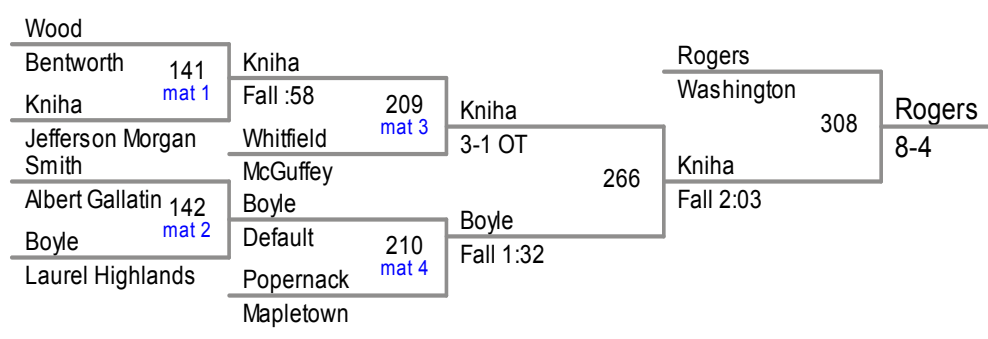

Tony Welsh 10 Beth Center

2014 Tri County Tournament

145 Lbs