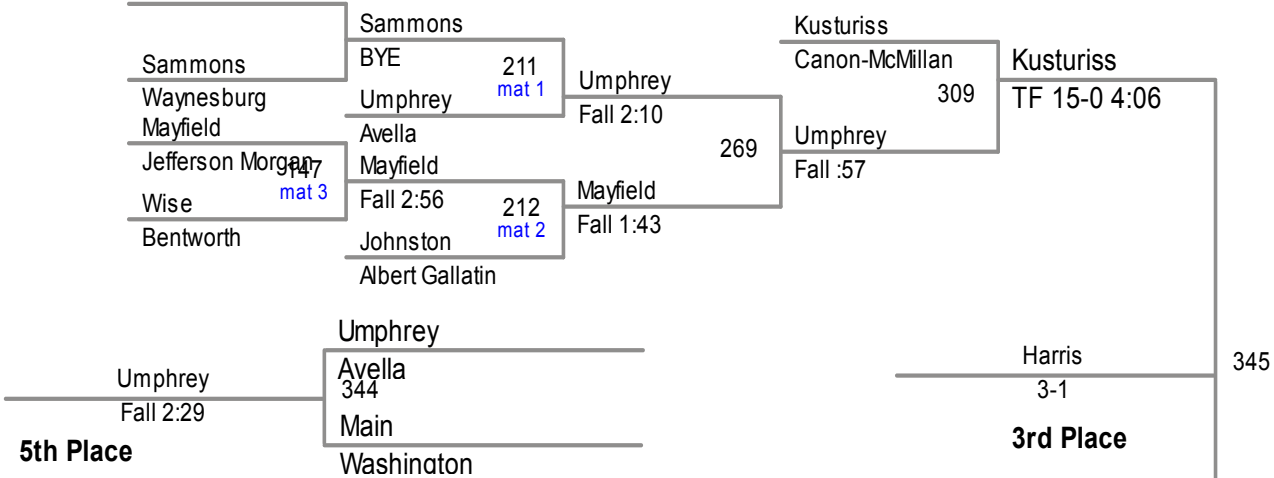

2014 Tri County Tournament

145 Lbs

2014 Tri County Tournament

152 Lbs

Jason Stay 11 Beth Center

Brandon Heinzelman 12 Ringgold

BYE

BYE