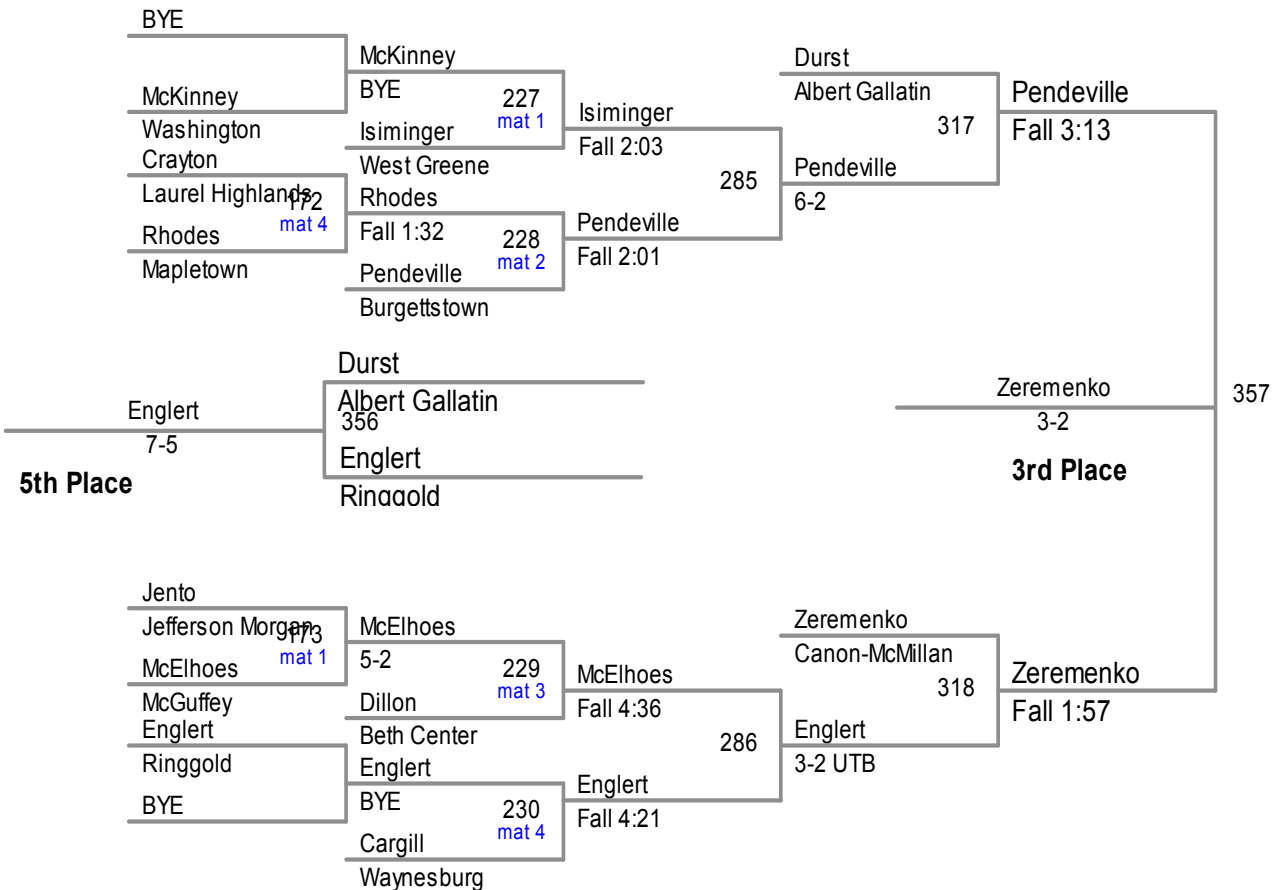

2014 Tri County Tournament

195 Lbs