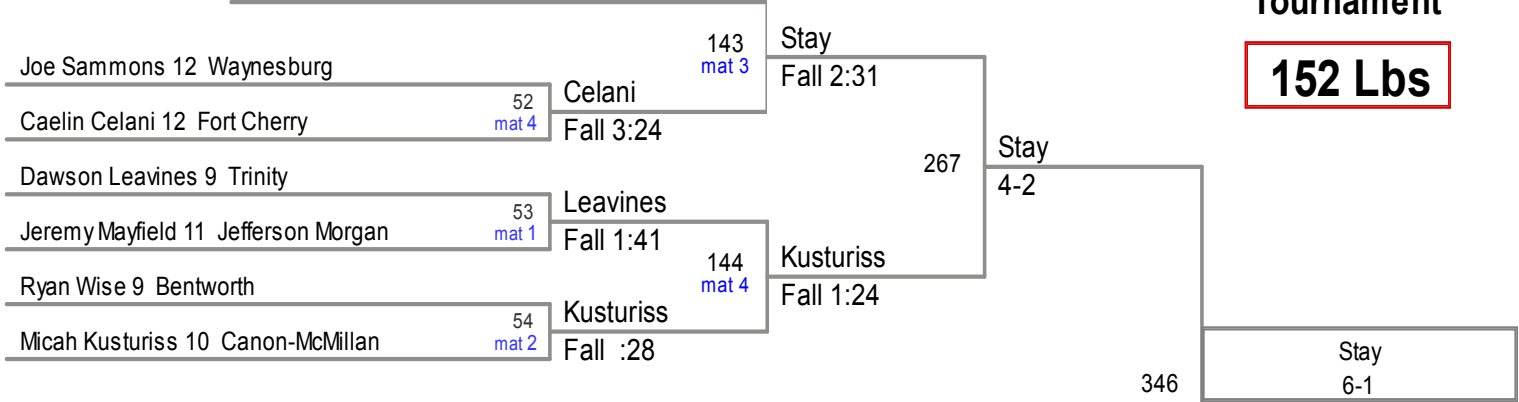

2014 Tri County Tournament

145 Lbs

2014 Tri County Tournament

152 Lbs

Jason Stay 11 Beth Center

Brandon Heinzelman 12 Ringgold

BYE

BYE