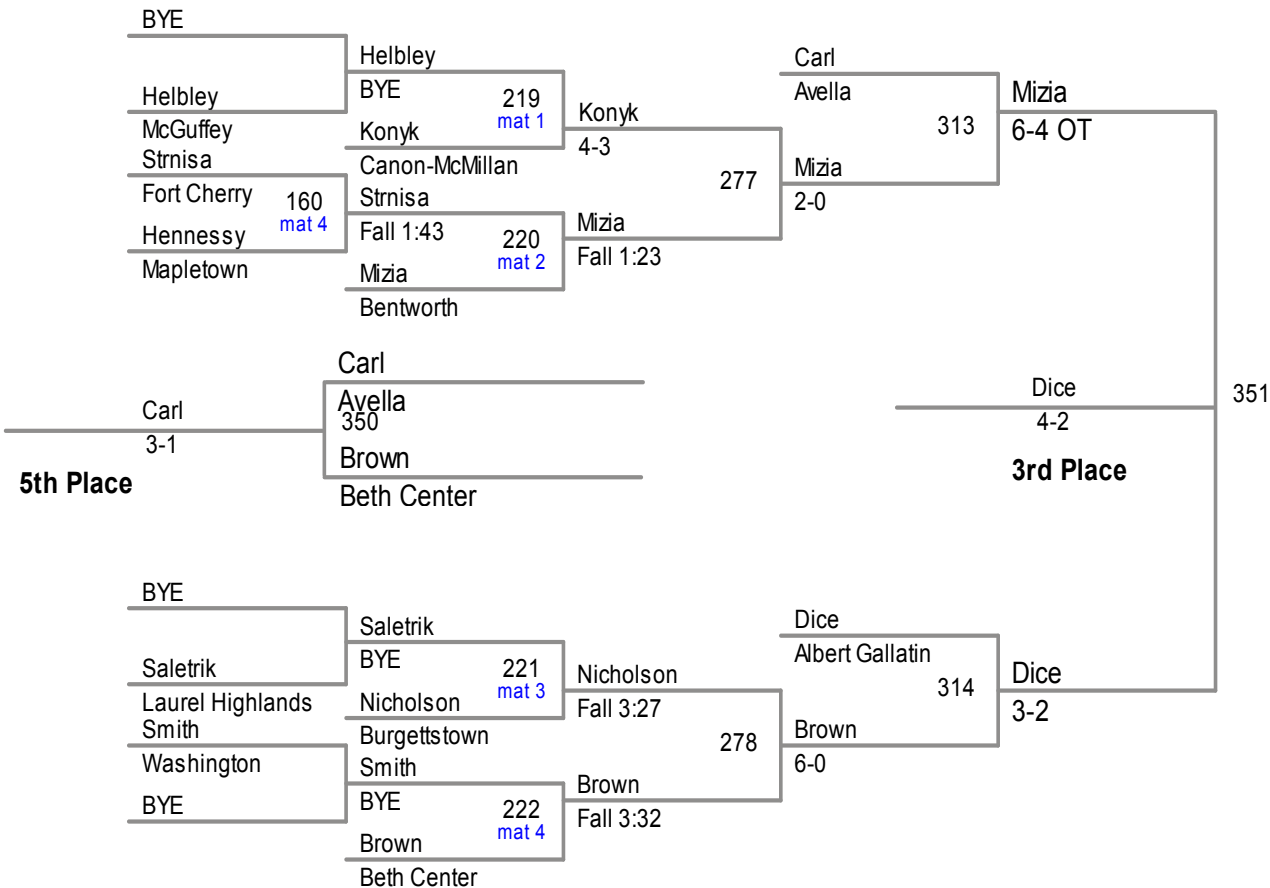

2014 Tri County Tournament

160 Lbs

Ryan Zalar 12 Jefferson Morgan

BYE

Gordon

2014 Tri County Tournament

170 Lbs

2014 Tri County Tournament