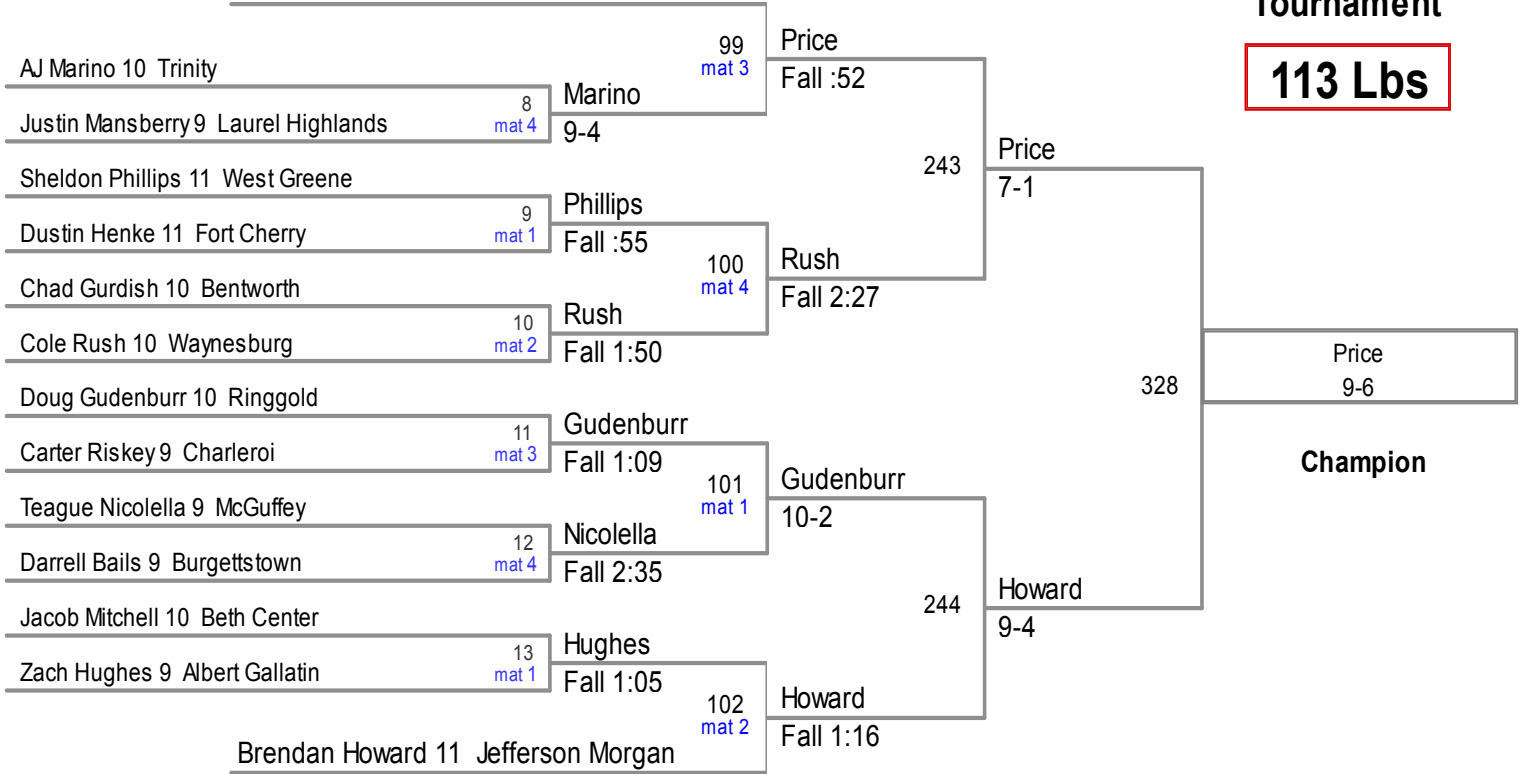

2014 Tri County Tournament

106 Lbs

Gage Nicolella 10 McGuffey

BYE

Lewis

2014 Tri County Tournament

113 Lbs

Brendan Price 12 Canon-McMillan

BYE

Riskey

2014 Tri County Tournament

120 Lbs

2014 Tri County Tournament

126 Lbs

A.C. Headlee 11 Waynesburg

BYE

2014 Tri County
Tournament

132 Lbs

2014 Tri County Tournament

138 Lbs

John Demaske 12 Jefferson Morgan

BYE

Patmon

Tony Welsh 10 Beth Center