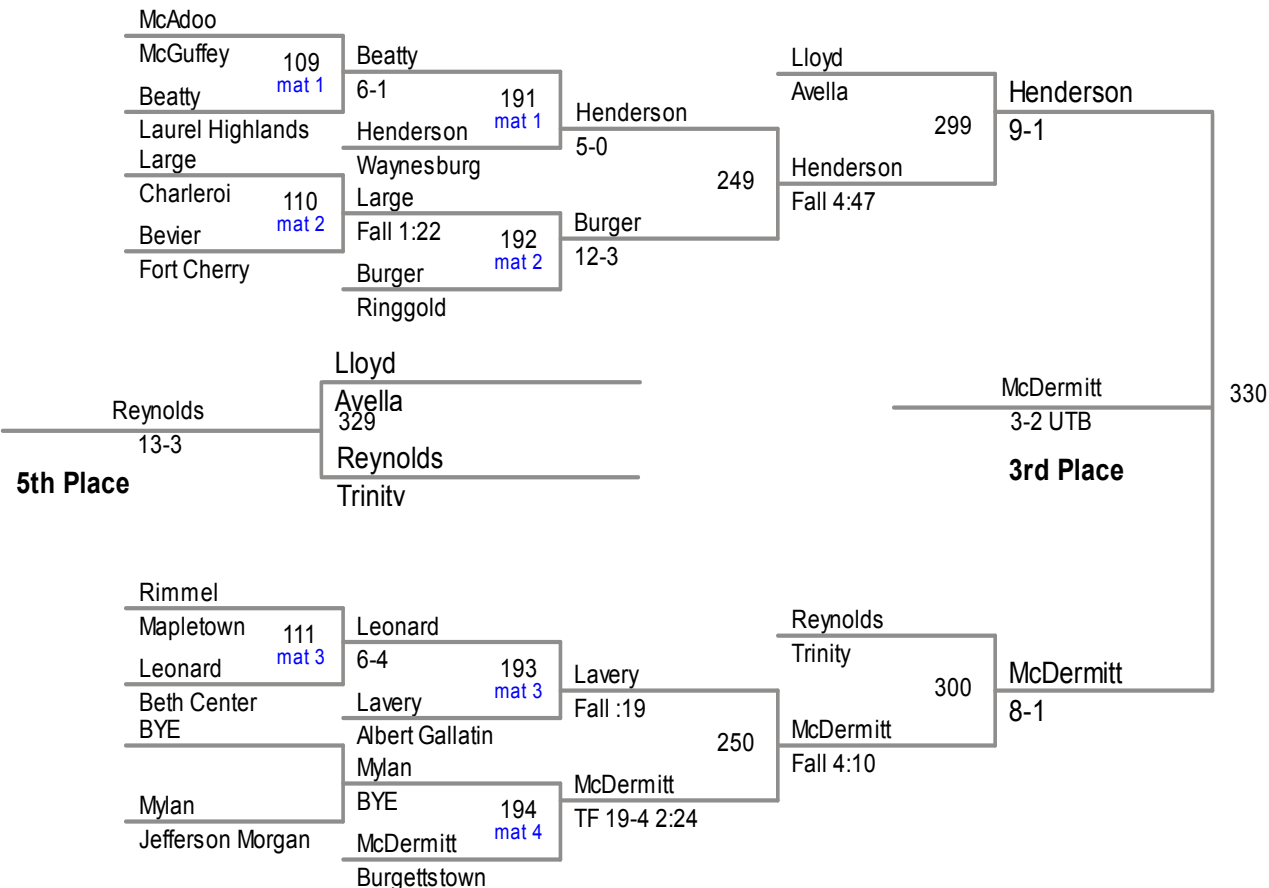

BYE

Riskey

2014 Tri County Tournament

120 Lbs

2014 Tri County Tournament

126 Lbs

A.C. Headlee 11 Waynesburg

BYE

2014 Tri County
Tournament

132 Lbs

2014 Tri County Tournament

138 Lbs

John Demaske 12 Jefferson Morgan

BYE

Patmon

Tony Welsh 10 Beth Center