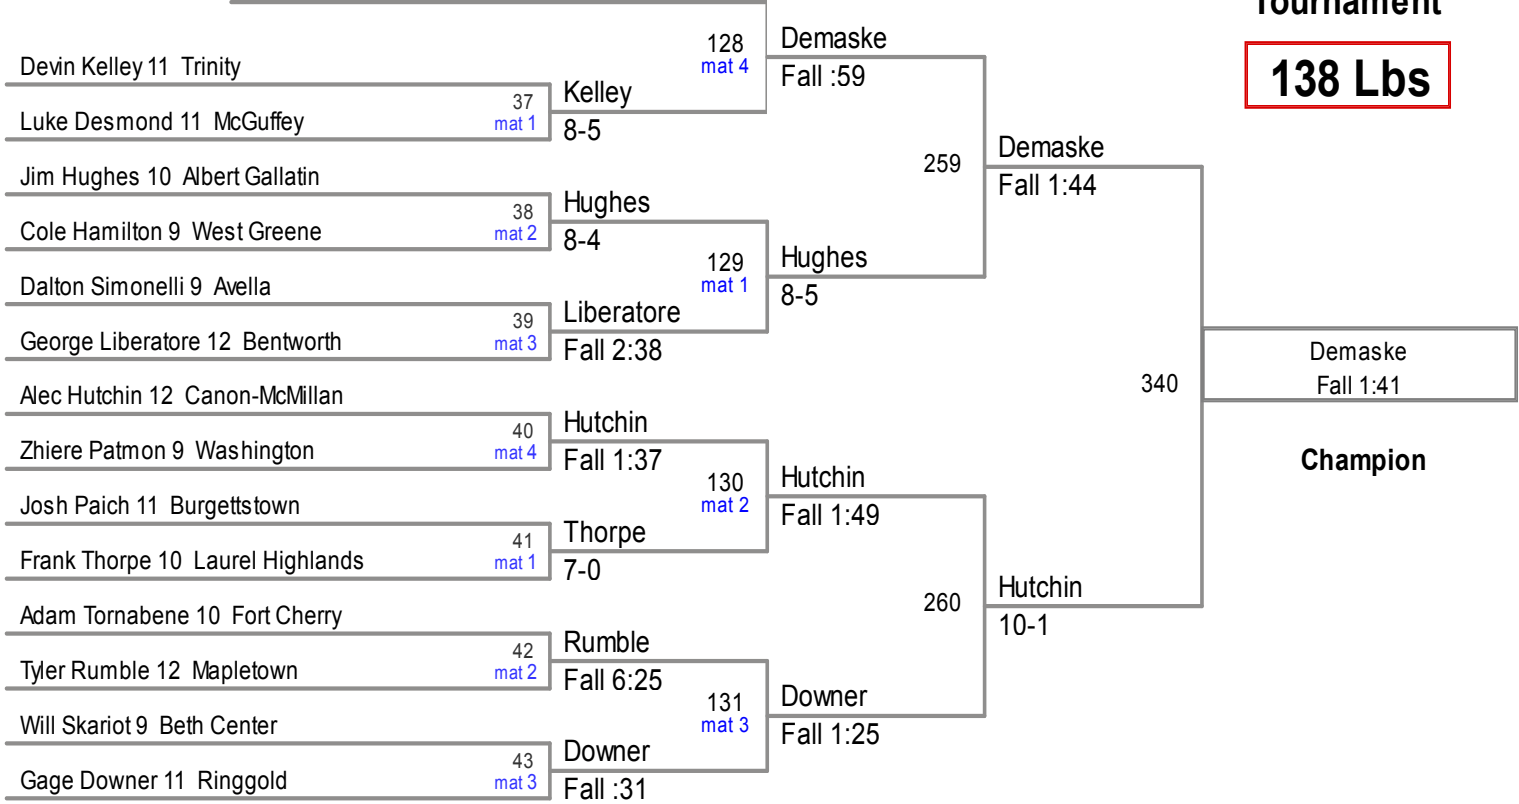

BYE

Riskey

2014 Tri County Tournament

120 Lbs

2014 Tri County Tournament

126 Lbs

A.C. Headlee 11 Waynesburg

BYE

2014 Tri County
Tournament

132 Lbs

2014 Tri County Tournament

138 Lbs

John Demaske 12 Jefferson Morgan

BYE

Patmon

Tony Welsh 10 Beth Center