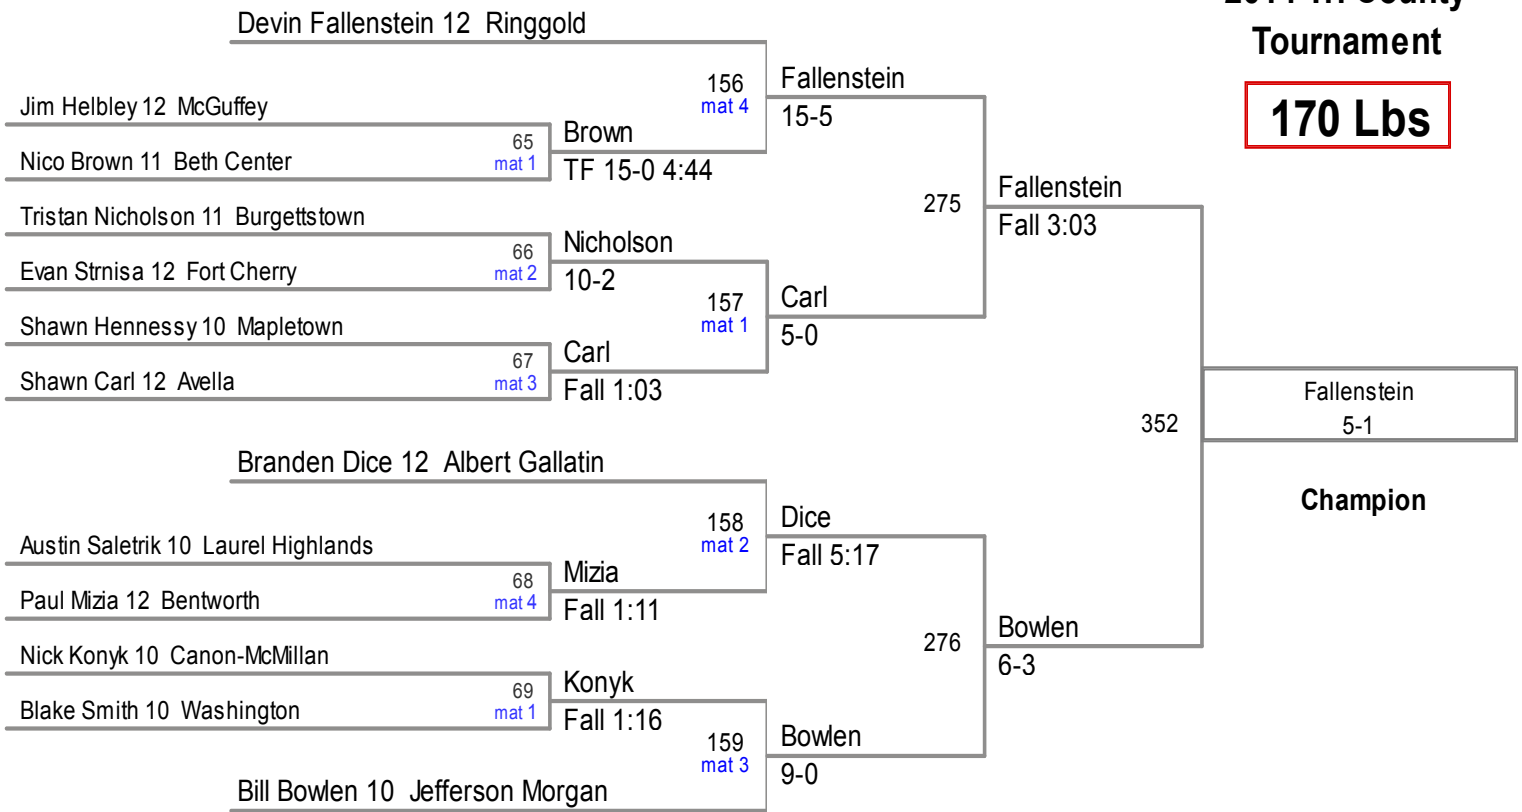

2014 Tri County Tournament

160 Lbs

Ryan Zalar 12 Jefferson Morgan

BYE

Gordon

2014 Tri County Tournament

170 Lbs

2014 Tri County Tournament