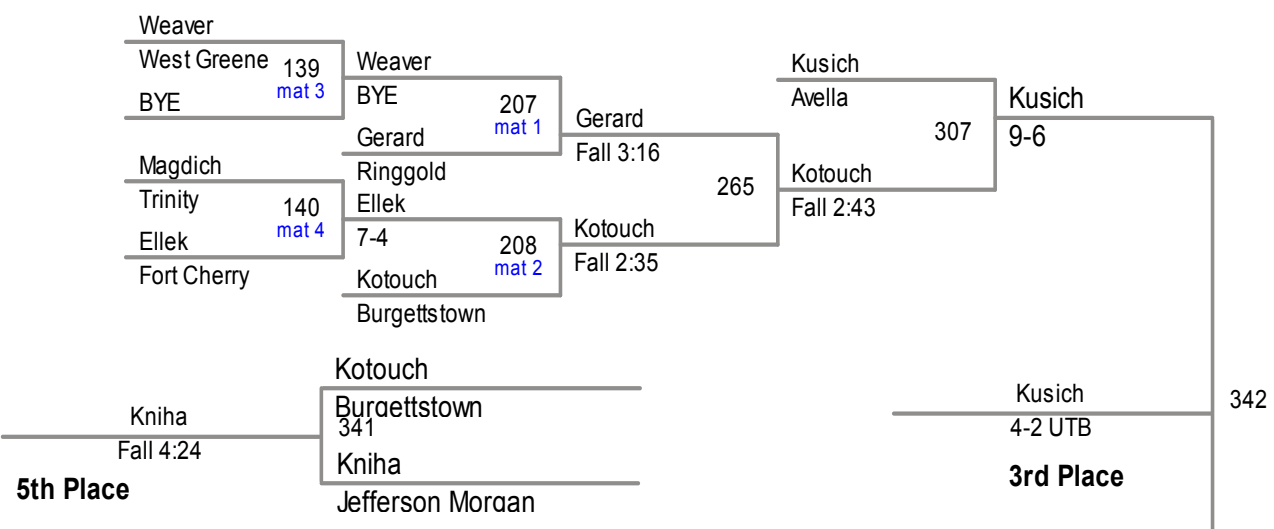

2014 Tri County
Tournament

132 Lbs

2014 Tri County Tournament

138 Lbs

John Demaske 12 Jefferson Morgan

BYE

Patmon

Tony Welsh 10 Beth Center

2014 Tri County Tournament

145 Lbs

2014 Tri County Tournament

152 Lbs

Jason Stay 11 Beth Center

Brandon Heinzelman 12 Ringgold

BYE

BYE