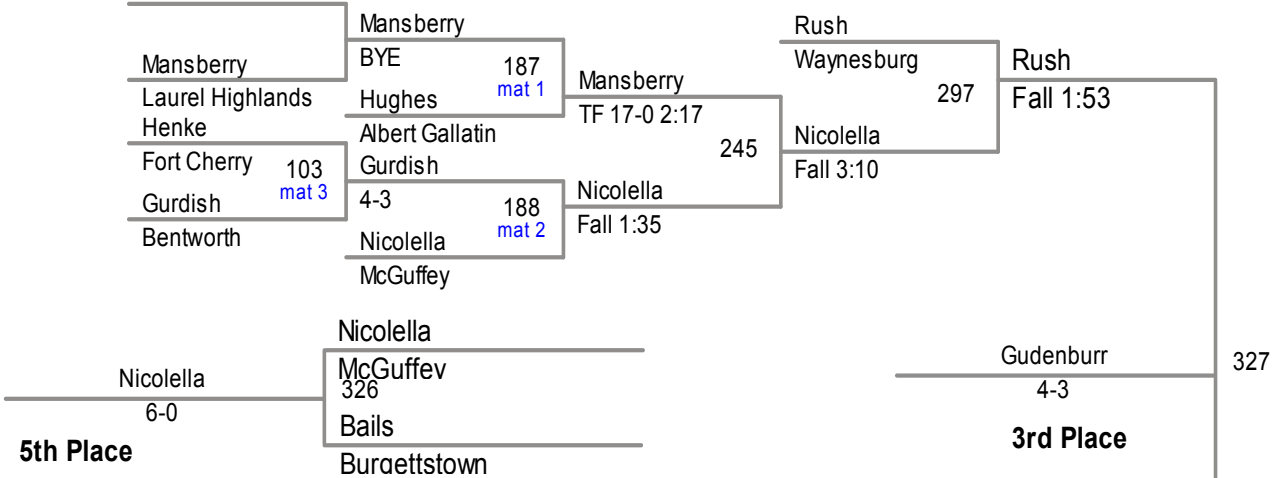

2014 Tri County Tournament

106 Lbs

Gage Nicolella 10 McGuffey

BYE

Lewis

2014 Tri County Tournament

113 Lbs

Brendan Price 12 Canon-McMillan

BYE

Riskey

2014 Tri County Tournament

120 Lbs

2014 Tri County Tournament

126 Lbs

A.C. Headlee 11 Waynesburg

BYE