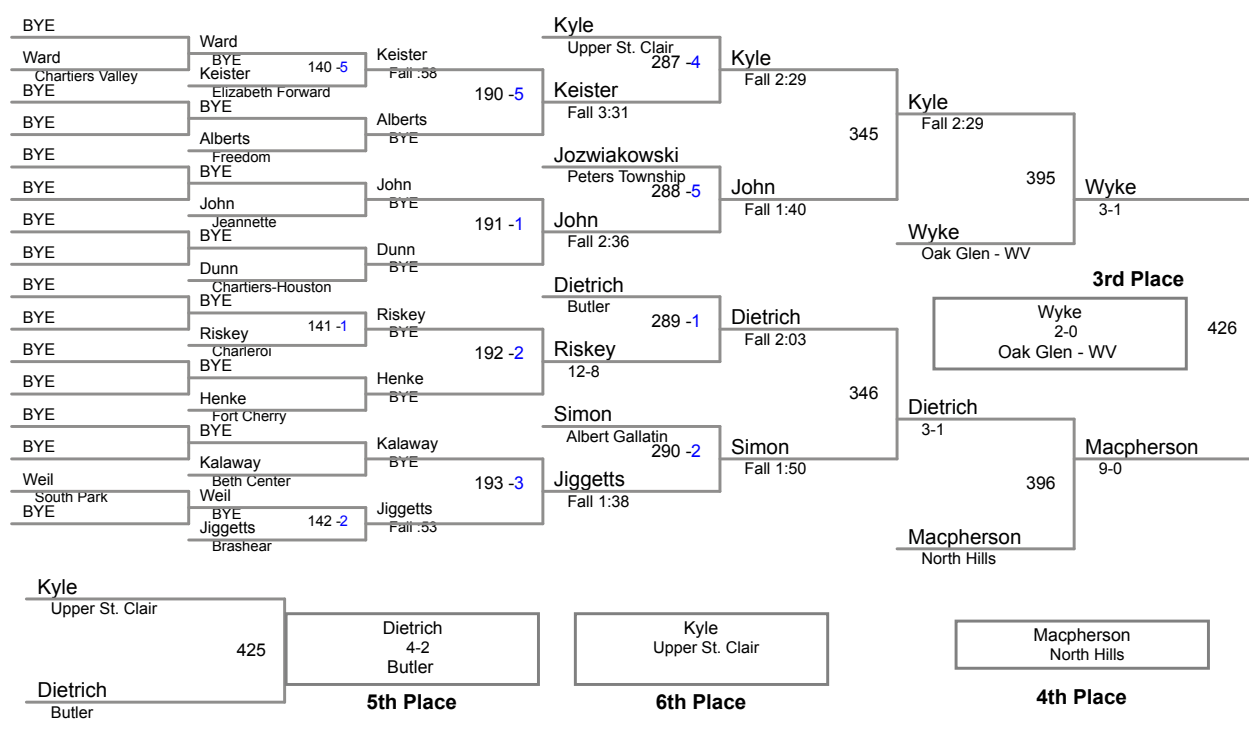

2014 Char-Houston
Tournament

113 Lbs

2014 Char-Houston
Tournament

120 Lbs

2014 Char-Houston
Tournament

126 Lbs

2014 Char-Houston
Tournament

132 Lbs

2014 Char-Houston
Tournament

138 Lbs

2014 Char-Houston
Tournament

145 Lbs

2014 Char-Houston
Tournament

152 Lbs

2014 Char-Houston
Tournament

170 Lbs

2014 Char-Houston
Tournament

182 Lbs

2014 Char-Houston
Tournament

195 Lbs

2014 Char-Houston
Tournament

220 Lbs

2014 Char-Houston
Tournament

285 Lbs