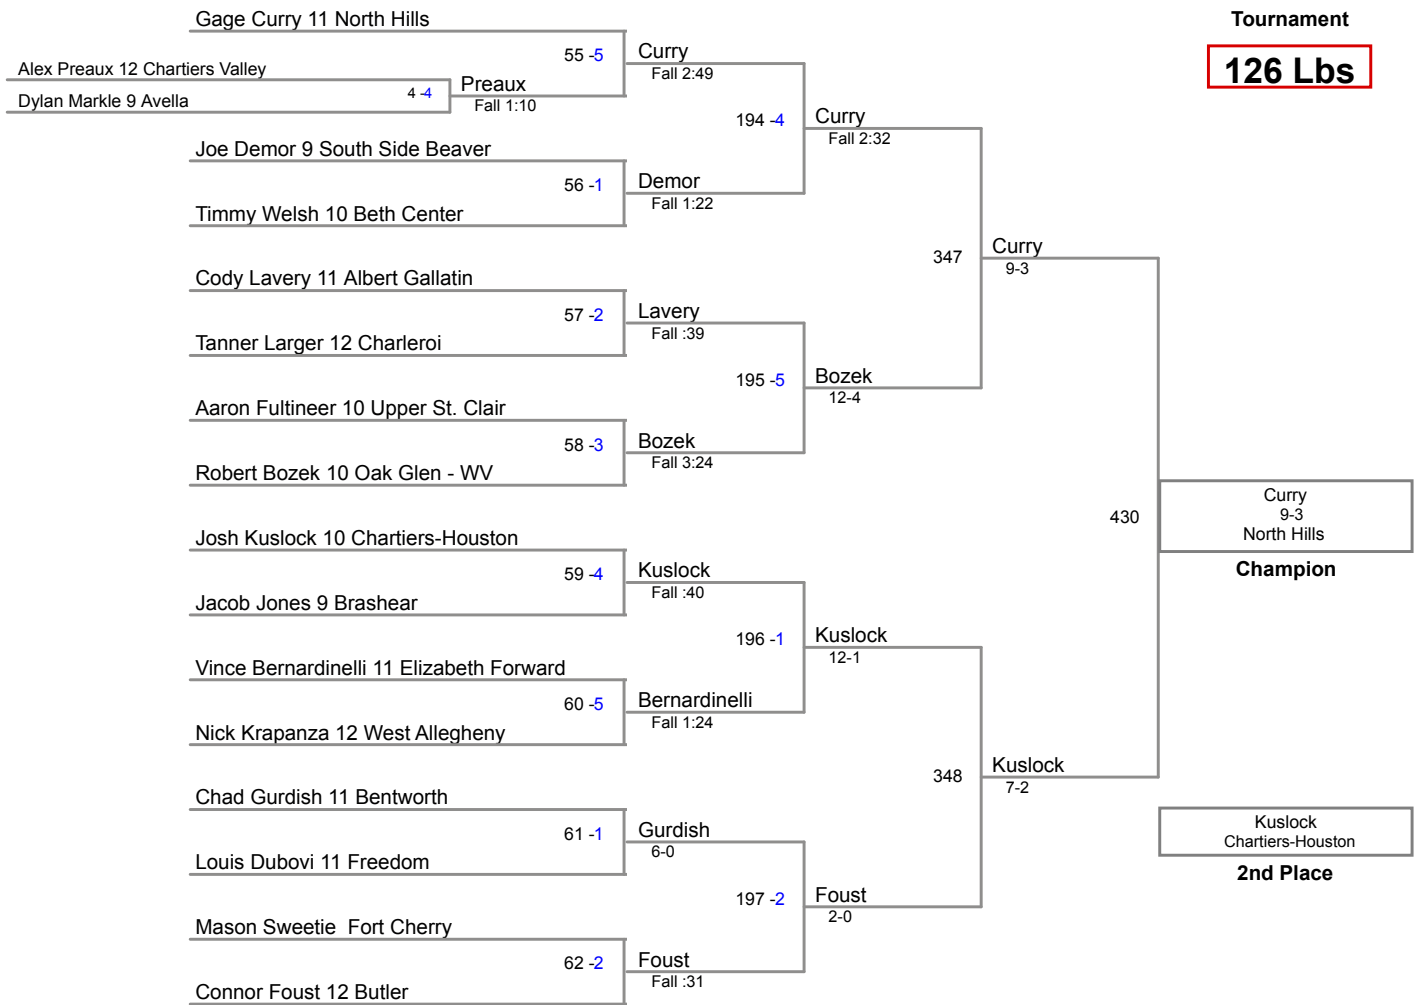

2014 Char-Houston
Tournament

113 Lbs

2014 Char-Houston
Tournament

120 Lbs

2014 Char-Houston
Tournament

126 Lbs

2014 Char-Houston
Tournament

132 Lbs

2014 Char-Houston
Tournament

138 Lbs

2014 Char-Houston
Tournament

145 Lbs

2014 Char-Houston
Tournament

152 Lbs

2014 Char-Houston
Tournament

170 Lbs

2014 Char-Houston
Tournament

182 Lbs

2014 Char-Houston
Tournament

195 Lbs

2014 Char-Houston
Tournament

220 Lbs

2014 Char-Houston
Tournament

285 Lbs