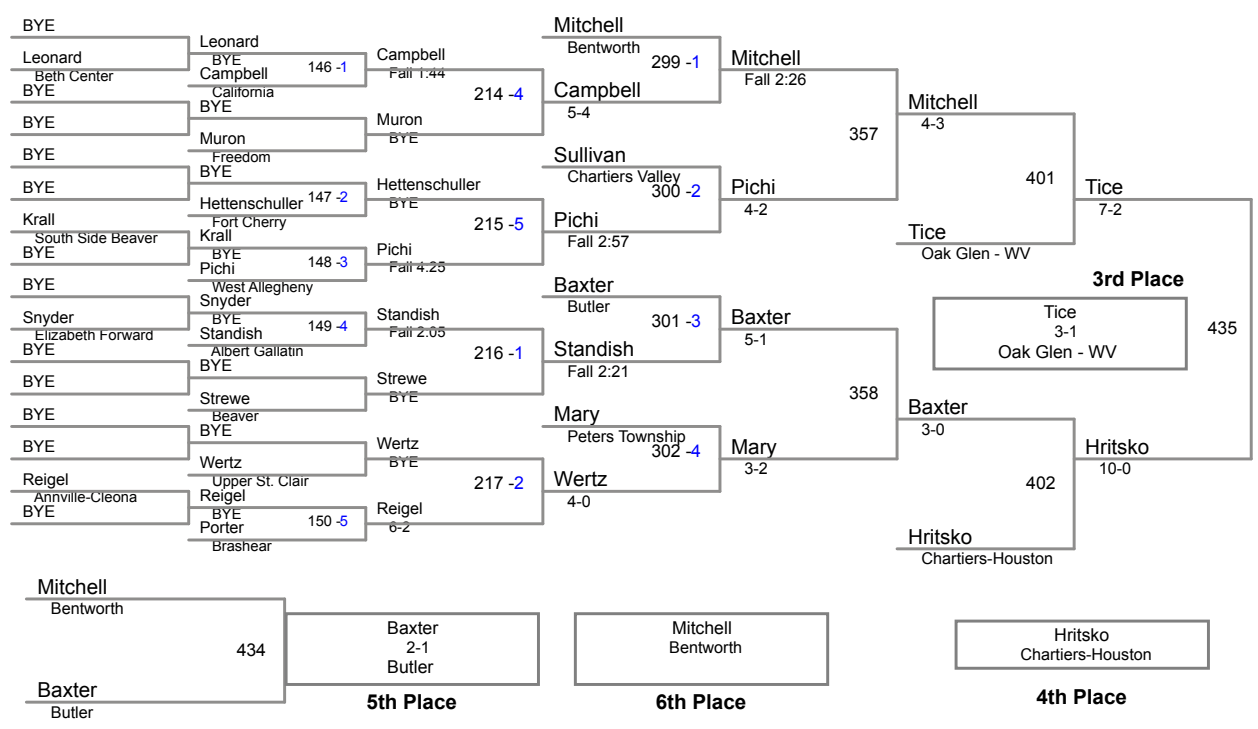

2014 Char-Houston
Tournament

113 Lbs

2014 Char-Houston
Tournament

120 Lbs

2014 Char-Houston
Tournament

126 Lbs

2014 Char-Houston
Tournament

132 Lbs

2014 Char-Houston
Tournament

138 Lbs

2014 Char-Houston
Tournament

145 Lbs

2014 Char-Houston
Tournament

152 Lbs

2014 Char-Houston
Tournament

170 Lbs

2014 Char-Houston
Tournament

182 Lbs

2014 Char-Houston
Tournament

195 Lbs

2014 Char-Houston
Tournament

220 Lbs

2014 Char-Houston
Tournament

285 Lbs