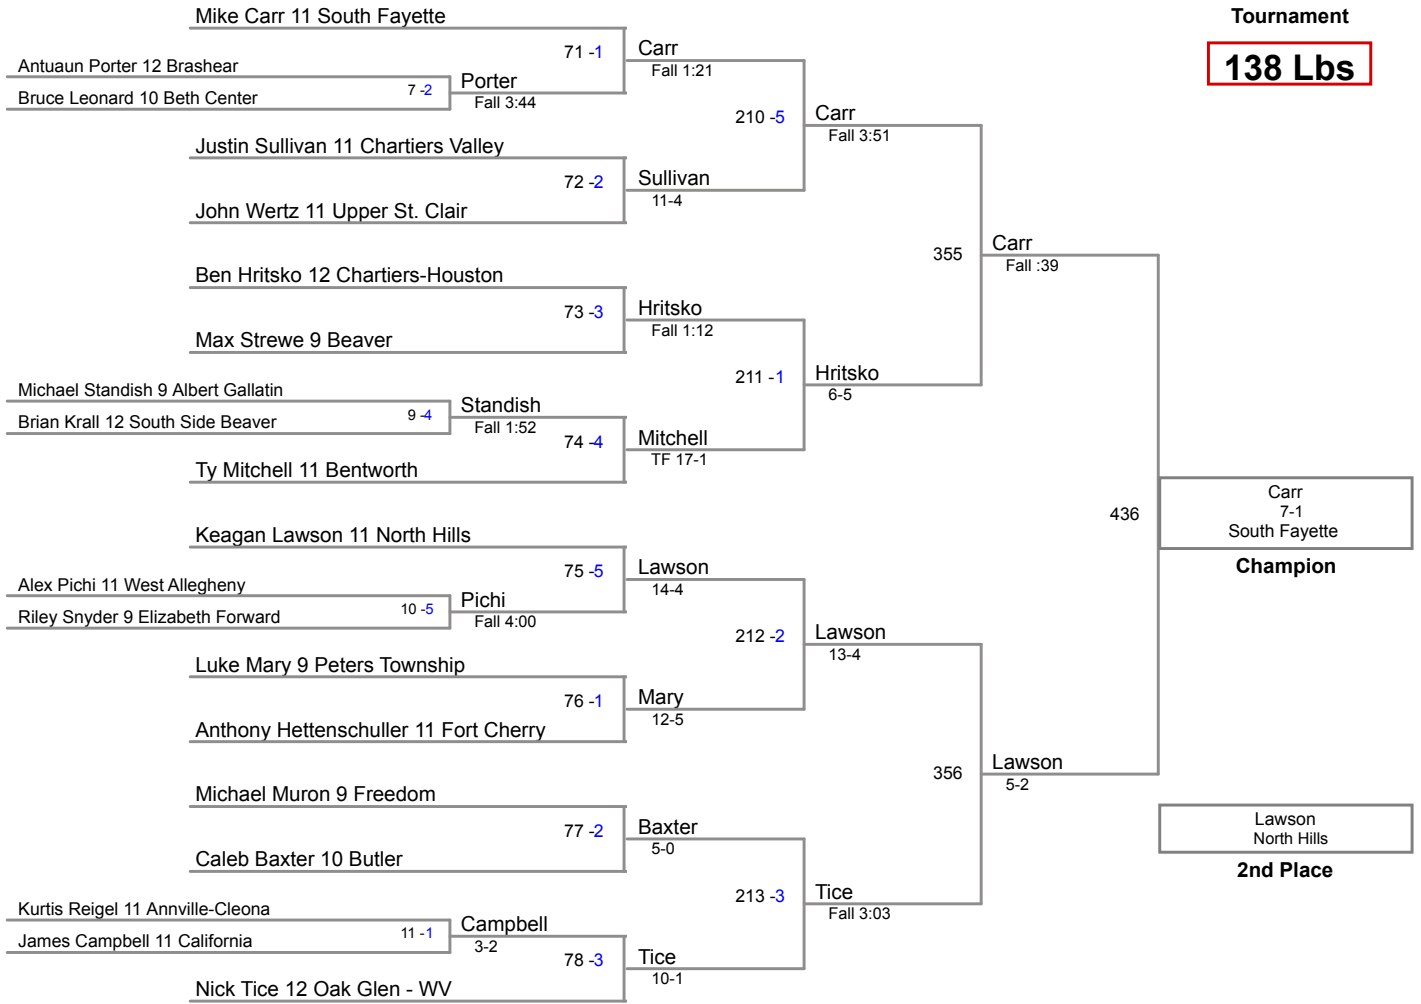

2014 Char-Houston
Tournament

113 Lbs

2014 Char-Houston
Tournament

120 Lbs

2014 Char-Houston
Tournament

126 Lbs

2014 Char-Houston
Tournament

132 Lbs

2014 Char-Houston
Tournament

138 Lbs

2014 Char-Houston
Tournament

145 Lbs

2014 Char-Houston
Tournament

152 Lbs

2014 Char-Houston
Tournament

170 Lbs