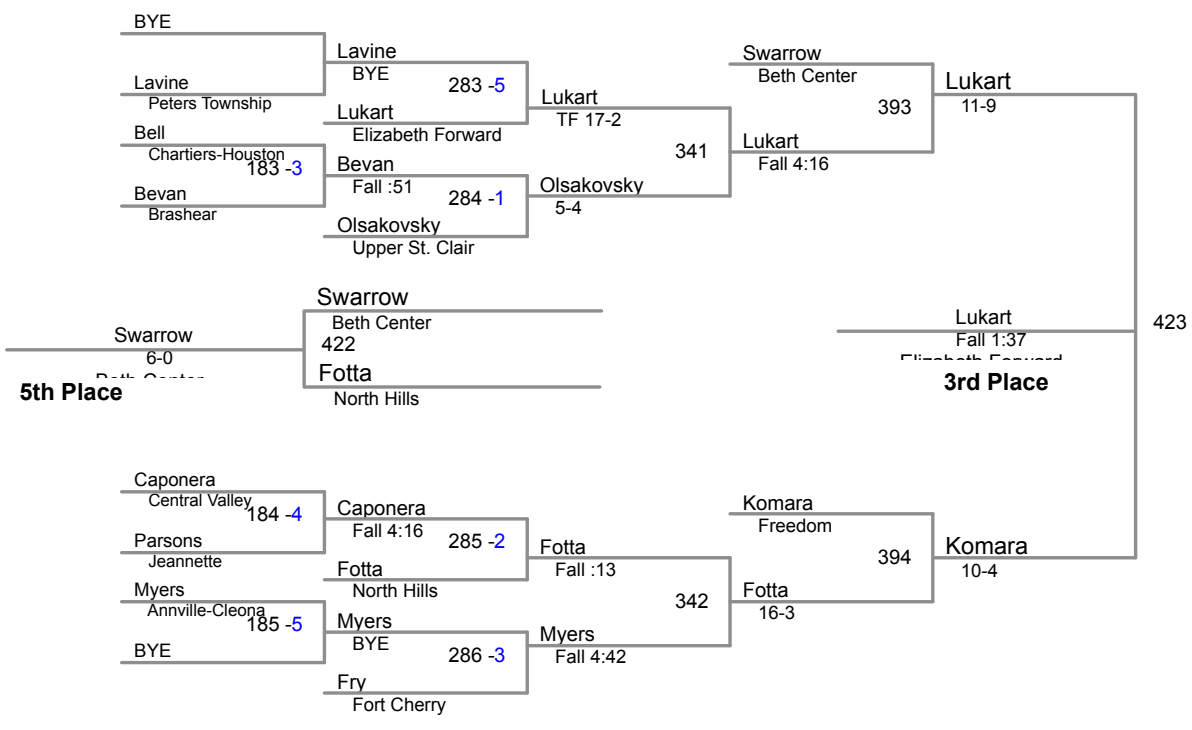

2014 Char-Houston
Tournament

113 Lbs

2014 Char-Houston
Tournament

120 Lbs

2014 Char-Houston
Tournament

126 Lbs

2014 Char-Houston
Tournament

132 Lbs

2014 Char-Houston
Tournament

138 Lbs

2014 Char-Houston
Tournament

145 Lbs

2014 Char-Houston
Tournament

152 Lbs

2014 Char-Houston
Tournament

170 Lbs

2014 Char-Houston
Tournament

182 Lbs

2014 Char-Houston
Tournament

195 Lbs

2014 Char-Houston
Tournament

220 Lbs

2014 Char-Houston
Tournament

285 Lbs