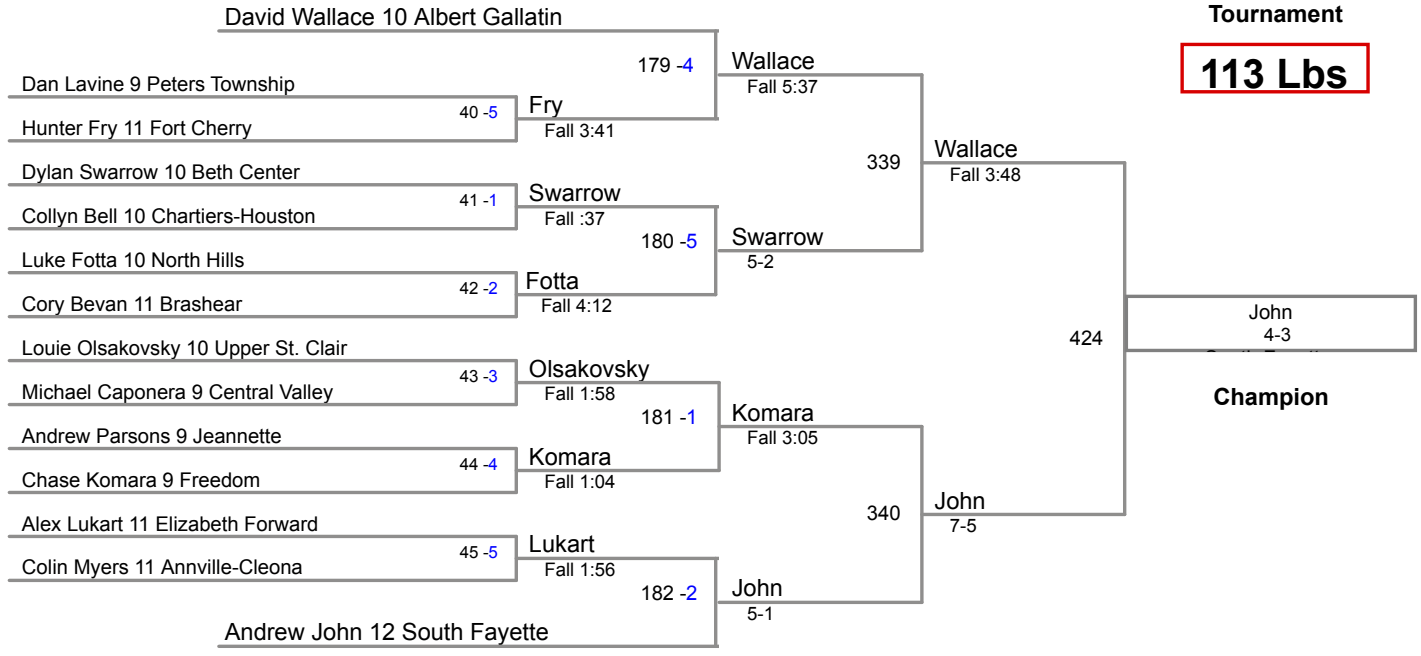

2014 Char-Houston
Tournament

113 Lbs

2014 Char-Houston
Tournament

120 Lbs

2014 Char-Houston
Tournament

126 Lbs

2014 Char-Houston
Tournament

132 Lbs

2014 Char-Houston
Tournament

138 Lbs

2014 Char-Houston
Tournament

145 Lbs

2014 Char-Houston
Tournament

152 Lbs

2014 Char-Houston
Tournament

170 Lbs

2014 Char-Houston
Tournament

182 Lbs

2014 Char-Houston
Tournament

195 Lbs

2014 Char-Houston
Tournament

220 Lbs

2014 Char-Houston
Tournament

285 Lbs