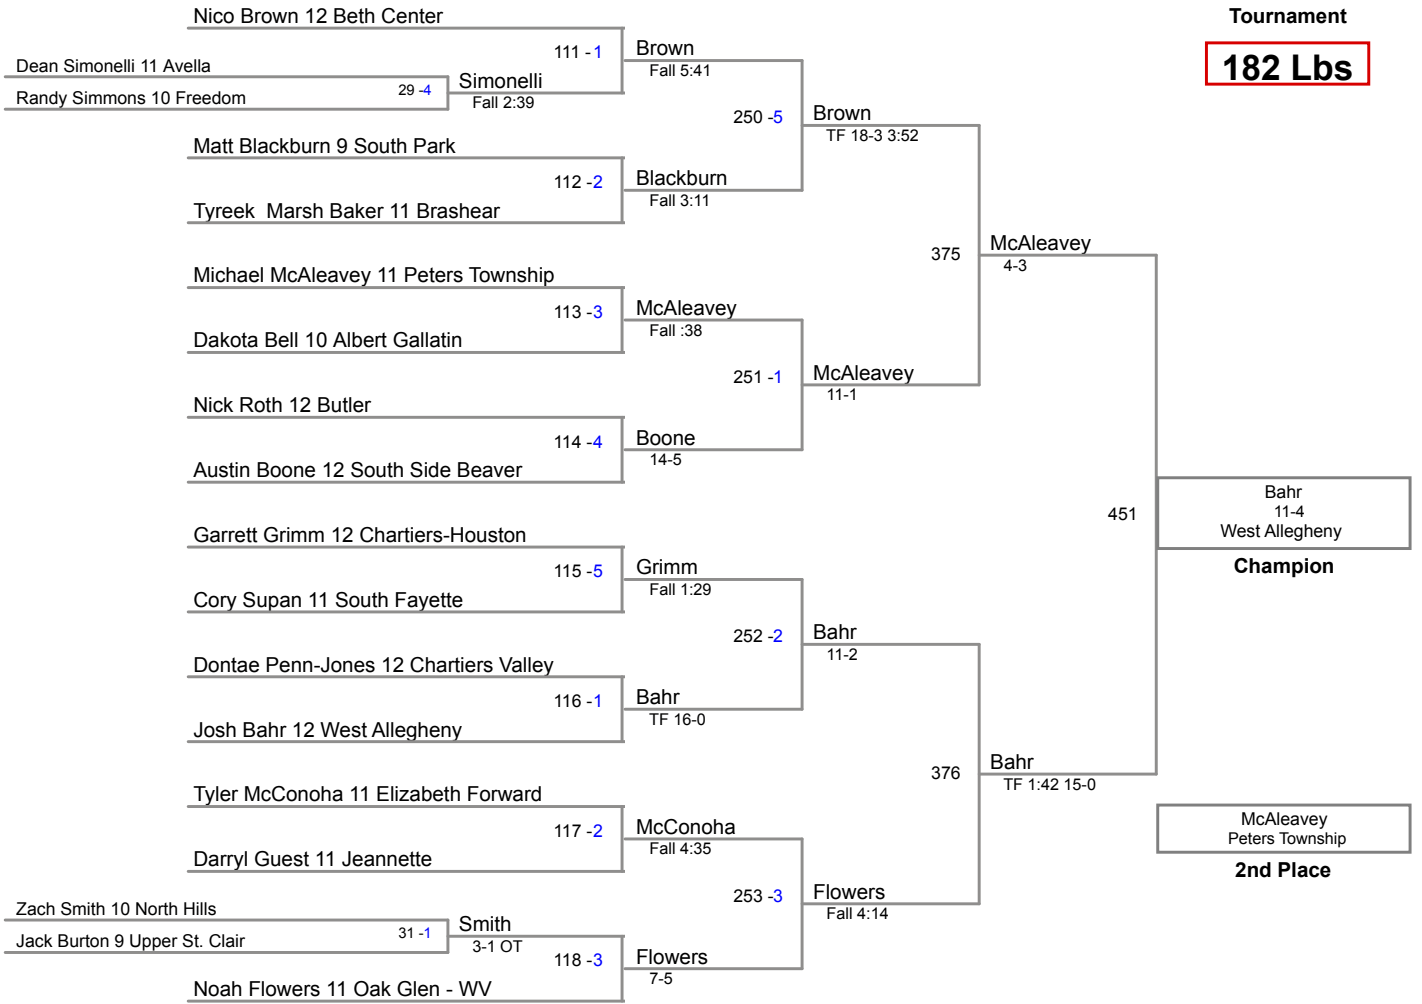

2014 Char-Houston
Tournament

138 Lbs

2014 Char-Houston
Tournament

145 Lbs

2014 Char-Houston
Tournament

152 Lbs

2014 Char-Houston
Tournament

170 Lbs

2014 Char-Houston
Tournament

182 Lbs

2014 Char-Houston
Tournament

195 Lbs

2014 Char-Houston
Tournament

220 Lbs

2014 Char-Houston
Tournament

285 Lbs