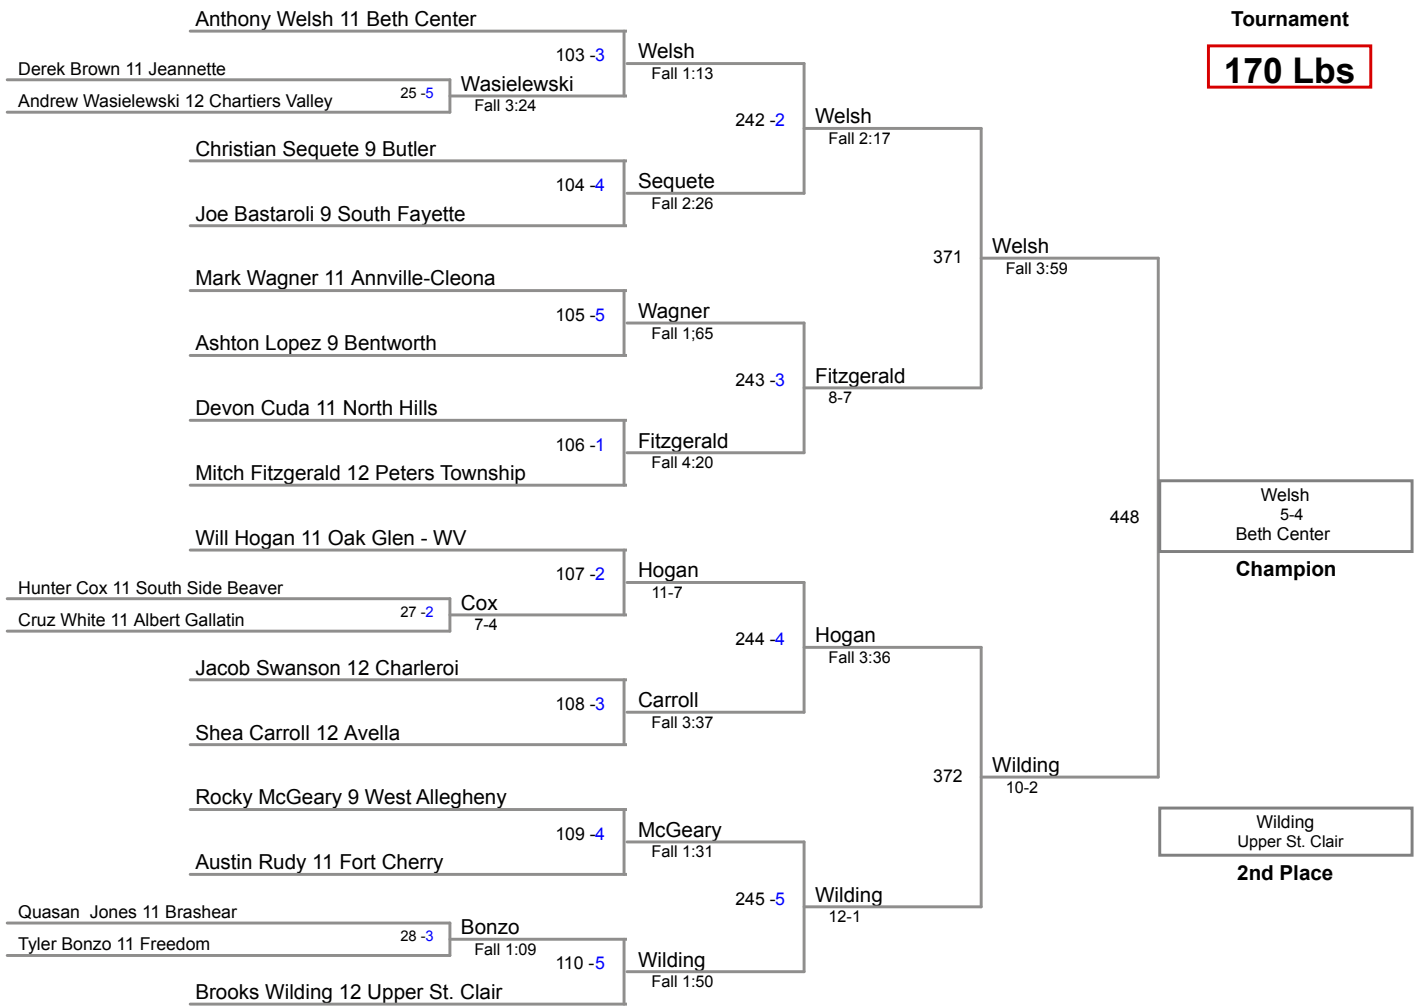

2014 Char-Houston
Tournament

138 Lbs

2014 Char-Houston
Tournament

145 Lbs

2014 Char-Houston
Tournament

152 Lbs

2014 Char-Houston
Tournament

170 Lbs

2014 Char-Houston
Tournament

182 Lbs

2014 Char-Houston
Tournament

195 Lbs

2014 Char-Houston
Tournament

220 Lbs

2014 Char-Houston
Tournament

285 Lbs