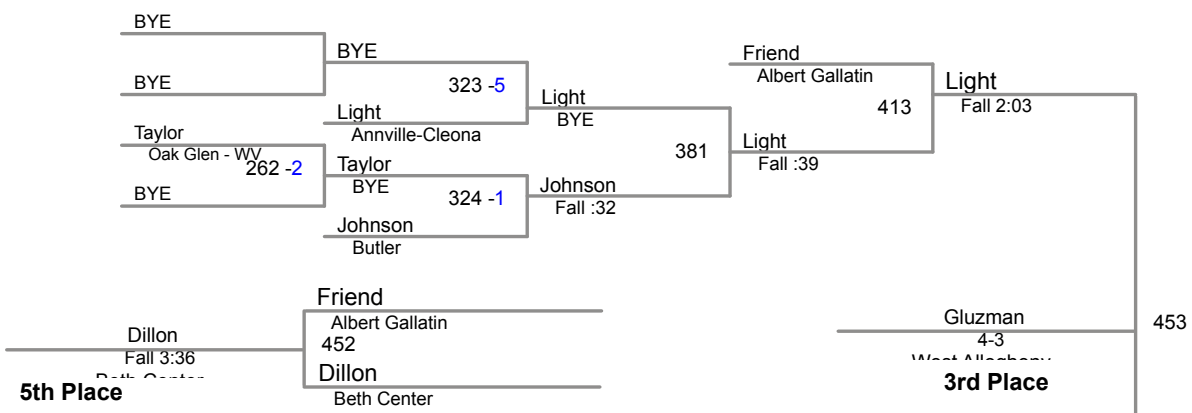

2014 Char-Houston
Tournament

195 Lbs