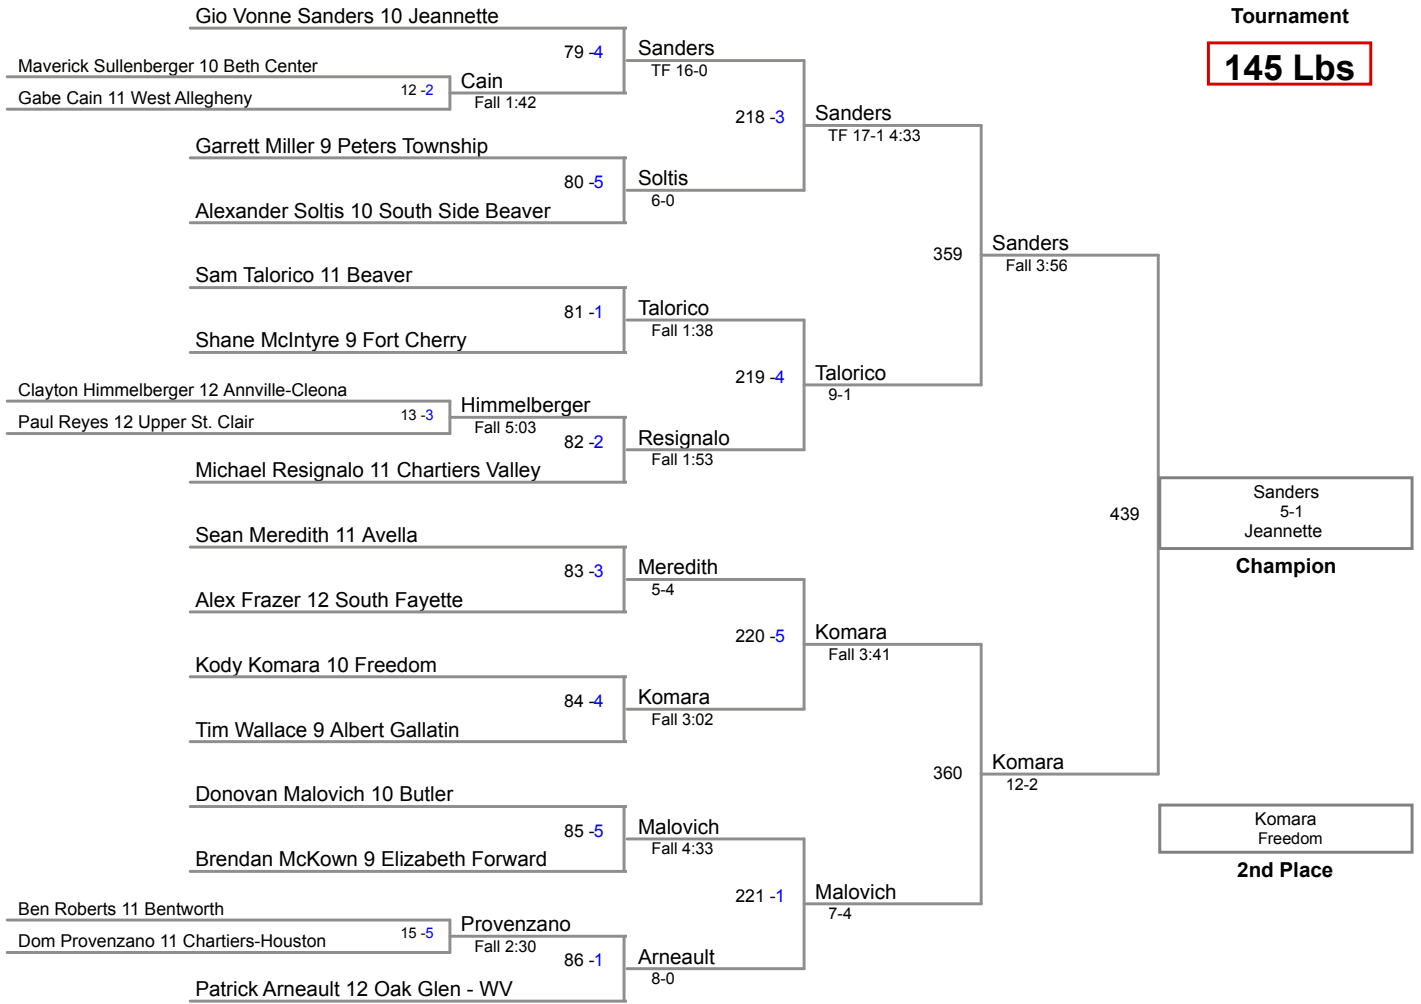

2014 Char-Houston
Tournament

113 Lbs

2014 Char-Houston
Tournament

120 Lbs

2014 Char-Houston
Tournament

126 Lbs

2014 Char-Houston
Tournament

132 Lbs

2014 Char-Houston
Tournament

138 Lbs

2014 Char-Houston
Tournament

145 Lbs

2014 Char-Houston
Tournament

152 Lbs

2014 Char-Houston
Tournament

170 Lbs

2014 Char-Houston
Tournament

182 Lbs

2014 Char-Houston
Tournament

195 Lbs

2014 Char-Houston
Tournament

220 Lbs

2014 Char-Houston
Tournament

285 Lbs