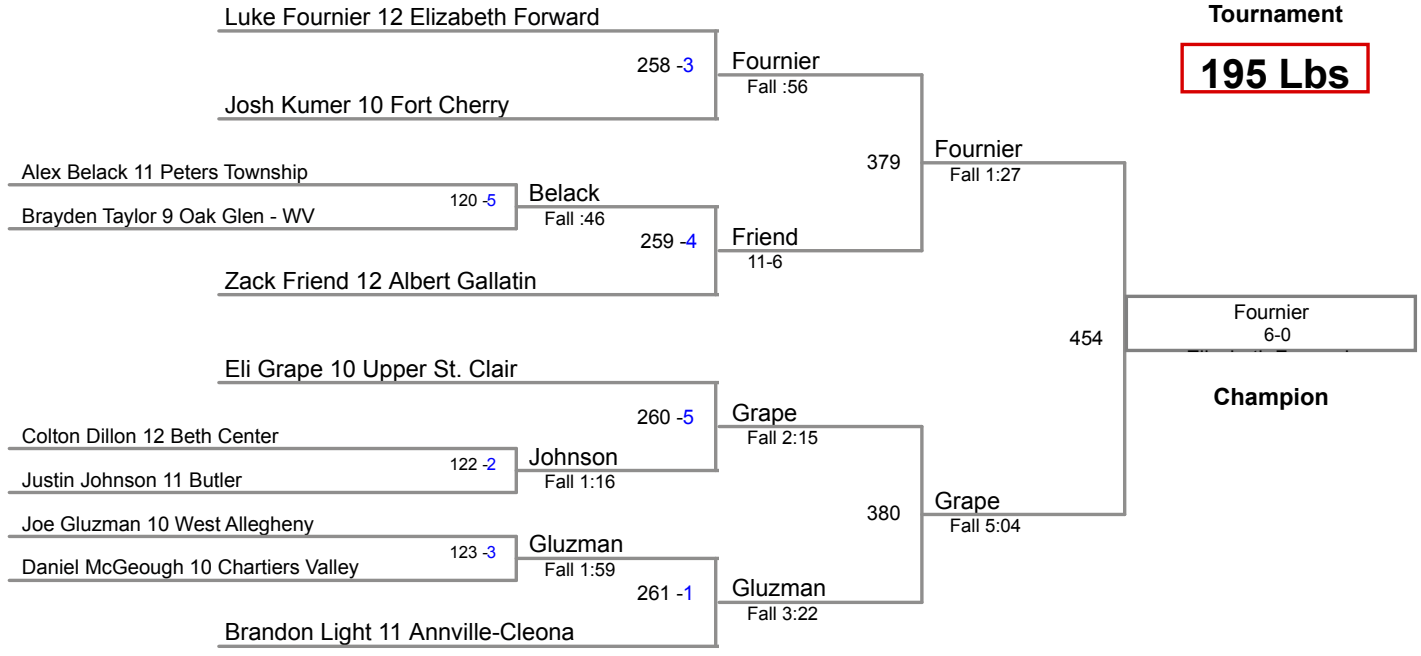

2014 Char-Houston
Tournament

195 Lbs