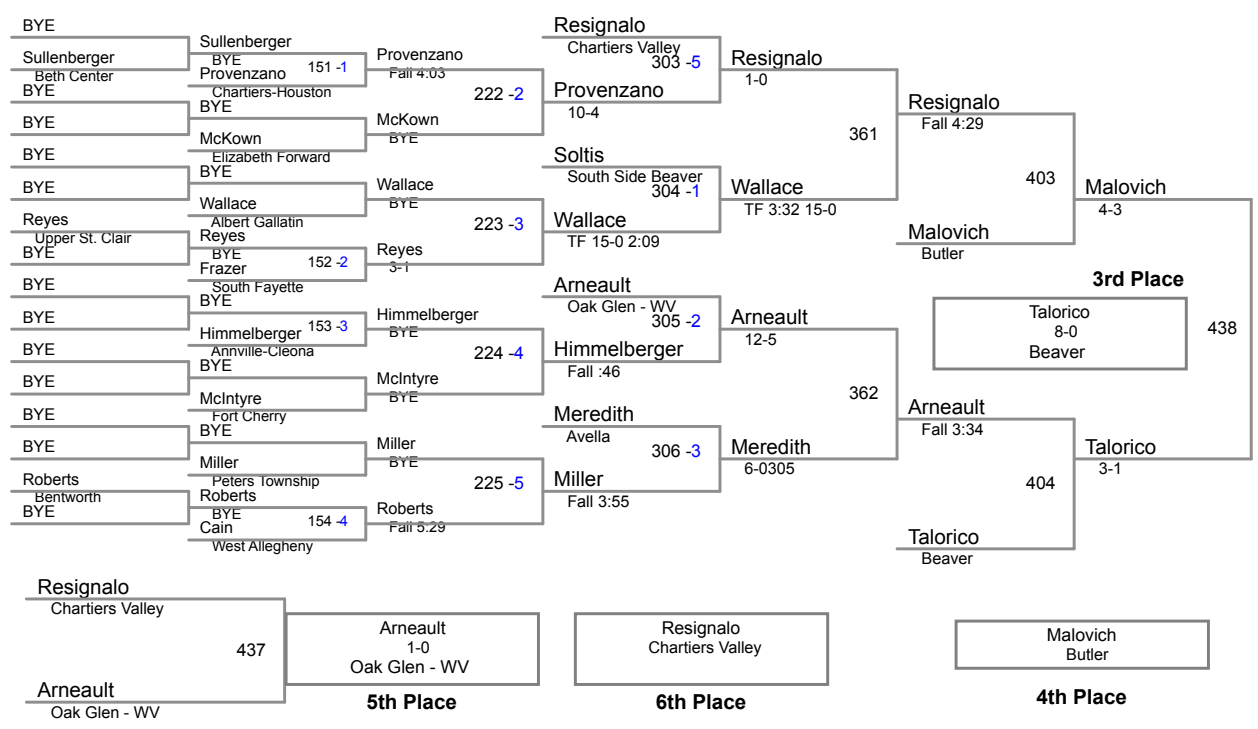

2014 Char-Houston
Tournament

113 Lbs

2014 Char-Houston
Tournament

120 Lbs

2014 Char-Houston
Tournament

126 Lbs

2014 Char-Houston
Tournament

132 Lbs

2014 Char-Houston
Tournament

138 Lbs

2014 Char-Houston
Tournament

145 Lbs

2014 Char-Houston
Tournament

152 Lbs

2014 Char-Houston
Tournament

170 Lbs