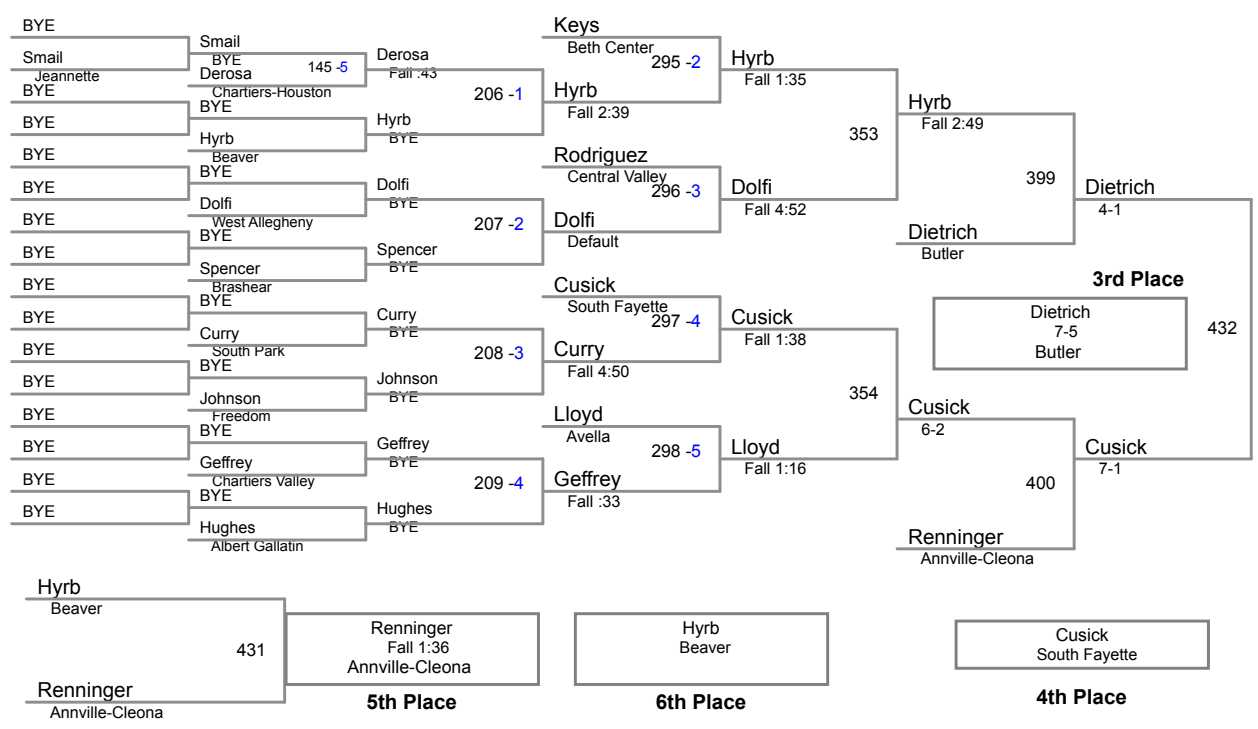

2014 Char-Houston
Tournament

113 Lbs

2014 Char-Houston
Tournament

120 Lbs

2014 Char-Houston
Tournament

126 Lbs

2014 Char-Houston
Tournament

132 Lbs

2014 Char-Houston
Tournament

138 Lbs

2014 Char-Houston
Tournament

145 Lbs

2014 Char-Houston
Tournament

152 Lbs

2014 Char-Houston
Tournament

170 Lbs

2014 Char-Houston
Tournament

182 Lbs

2014 Char-Houston
Tournament

195 Lbs

2014 Char-Houston
Tournament

220 Lbs

2014 Char-Houston
Tournament

285 Lbs