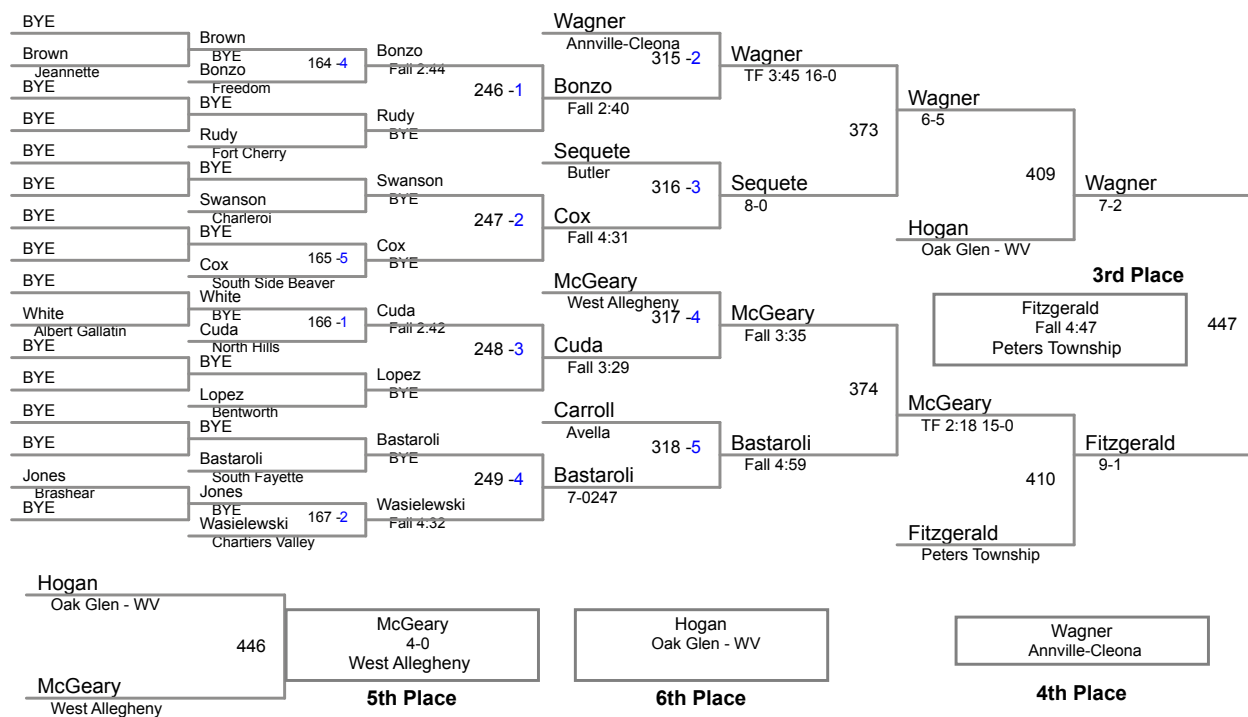

2014 Char-Houston
Tournament

138 Lbs

2014 Char-Houston
Tournament

145 Lbs

2014 Char-Houston
Tournament

152 Lbs

2014 Char-Houston
Tournament

170 Lbs