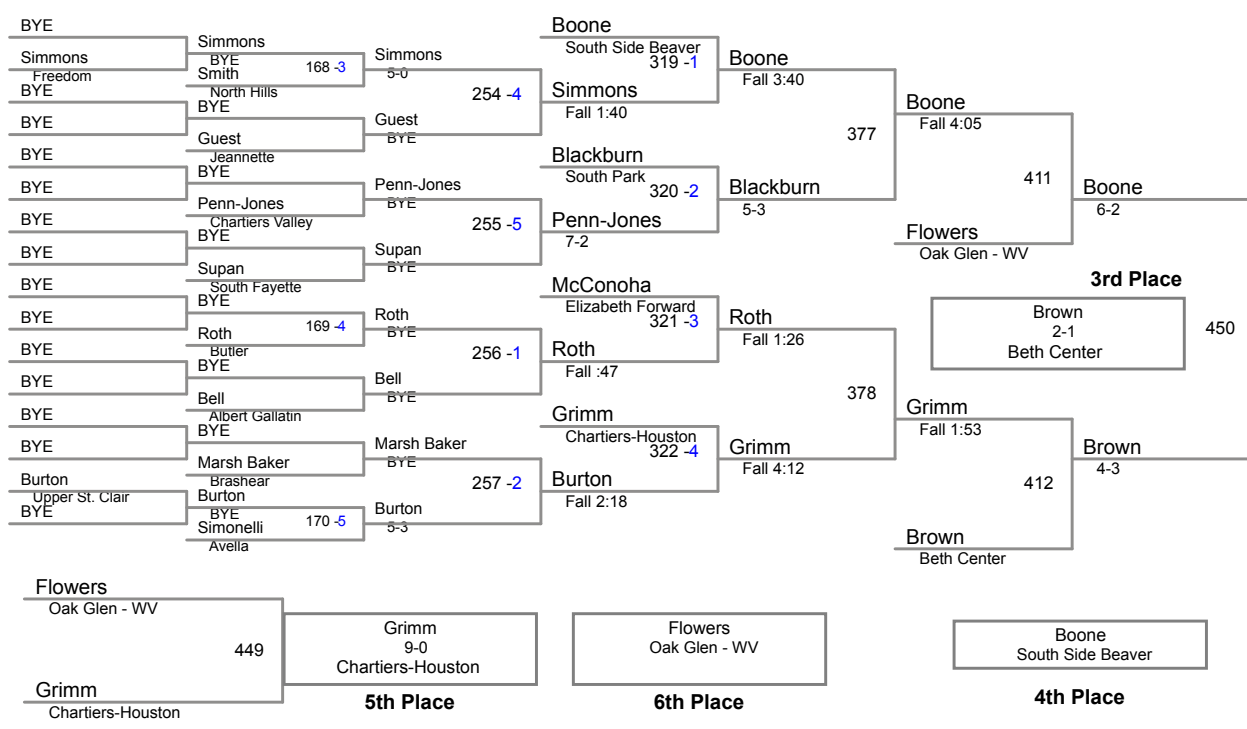

2014 Char-Houston
Tournament

138 Lbs

2014 Char-Houston
Tournament

145 Lbs

2014 Char-Houston
Tournament

152 Lbs

2014 Char-Houston
Tournament

170 Lbs

2014 Char-Houston
Tournament

182 Lbs

2014 Char-Houston
Tournament

195 Lbs

2014 Char-Houston
Tournament

220 Lbs

2014 Char-Houston
Tournament

285 Lbs