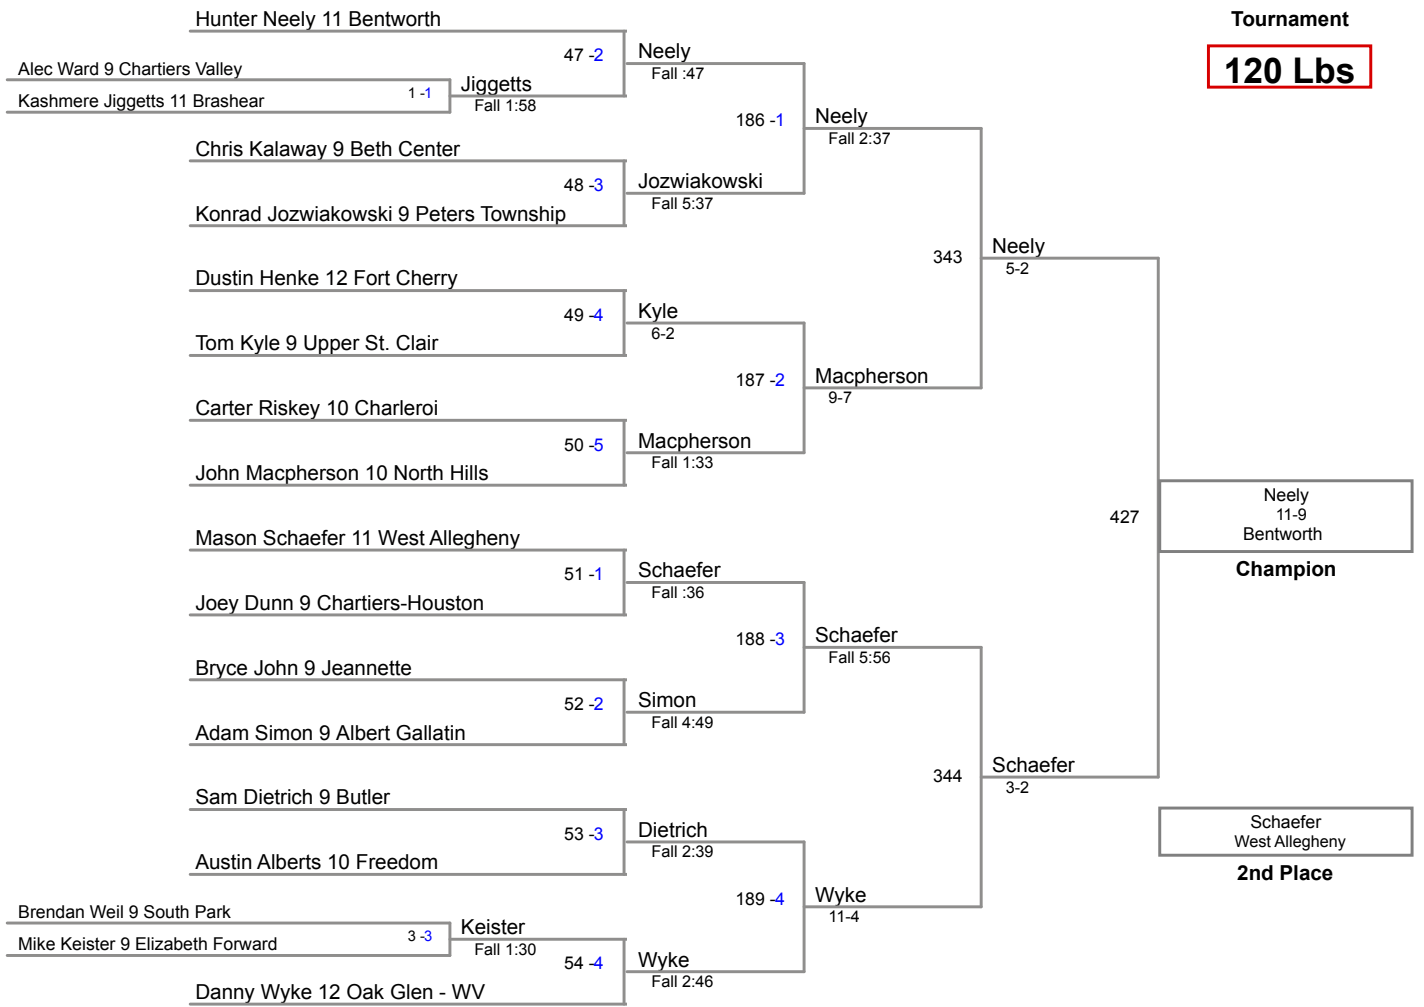

2014 Char-Houston
Tournament

113 Lbs

2014 Char-Houston
Tournament

120 Lbs

2014 Char-Houston
Tournament

126 Lbs

2014 Char-Houston
Tournament

132 Lbs

2014 Char-Houston
Tournament

138 Lbs

2014 Char-Houston
Tournament

145 Lbs

2014 Char-Houston
Tournament

152 Lbs

2014 Char-Houston
Tournament

170 Lbs

2014 Char-Houston
Tournament

182 Lbs

2014 Char-Houston
Tournament

195 Lbs

2014 Char-Houston
Tournament

220 Lbs

2014 Char-Houston
Tournament

285 Lbs