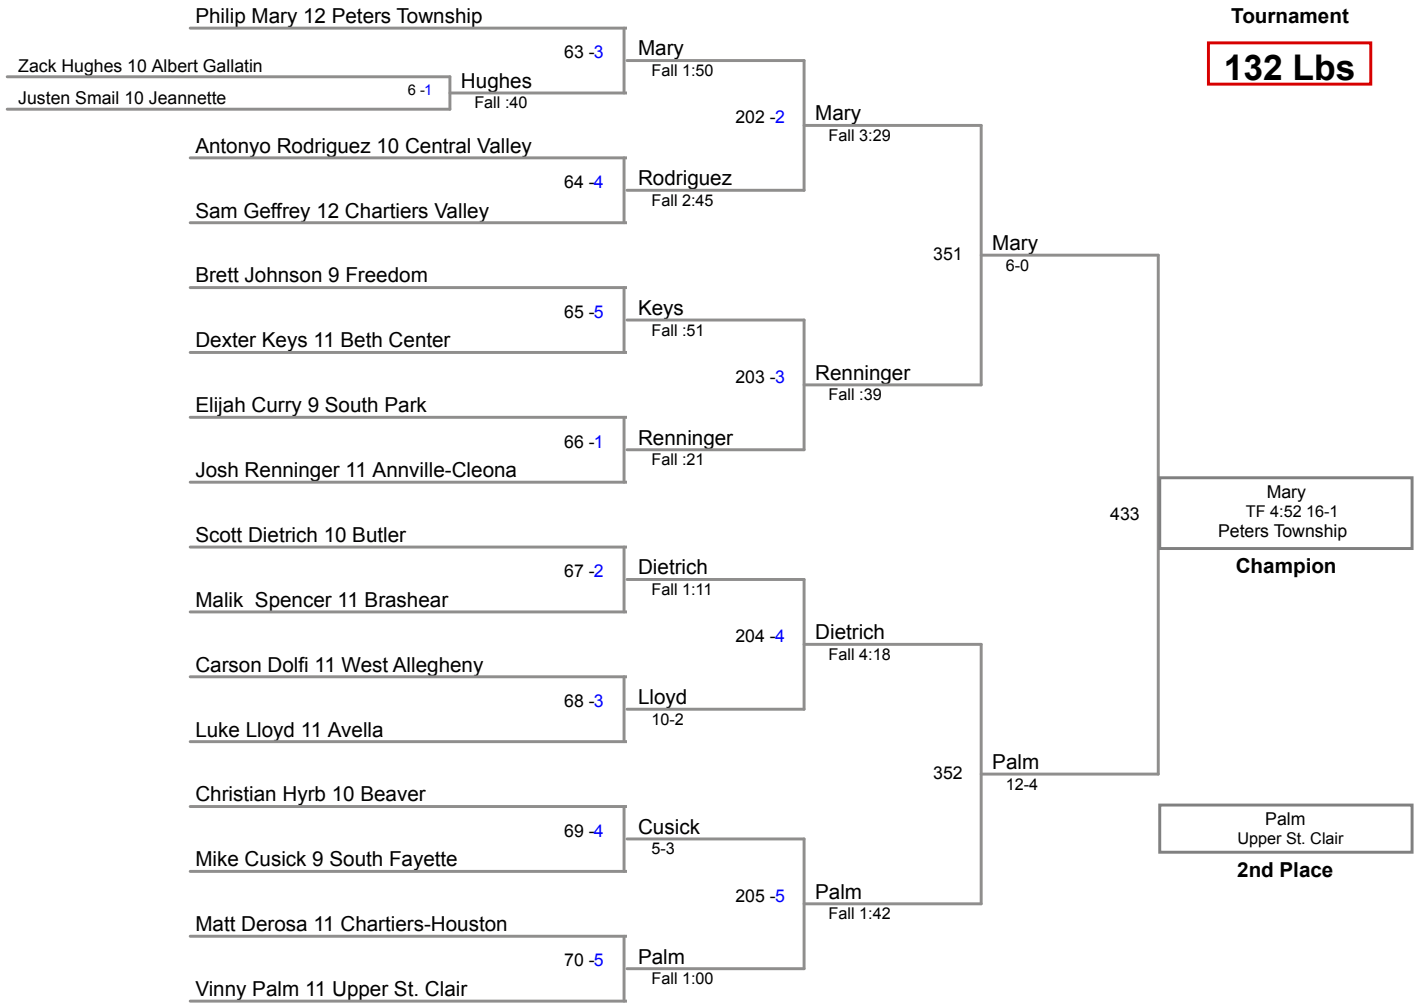

2014 Char-Houston
Tournament

113 Lbs

2014 Char-Houston
Tournament

120 Lbs

2014 Char-Houston
Tournament

126 Lbs

2014 Char-Houston
Tournament

132 Lbs

2014 Char-Houston
Tournament

138 Lbs

2014 Char-Houston
Tournament

145 Lbs

2014 Char-Houston
Tournament

152 Lbs

2014 Char-Houston
Tournament

170 Lbs

2014 Char-Houston
Tournament

182 Lbs

2014 Char-Houston
Tournament

195 Lbs

2014 Char-Houston
Tournament

220 Lbs

2014 Char-Houston
Tournament

285 Lbs