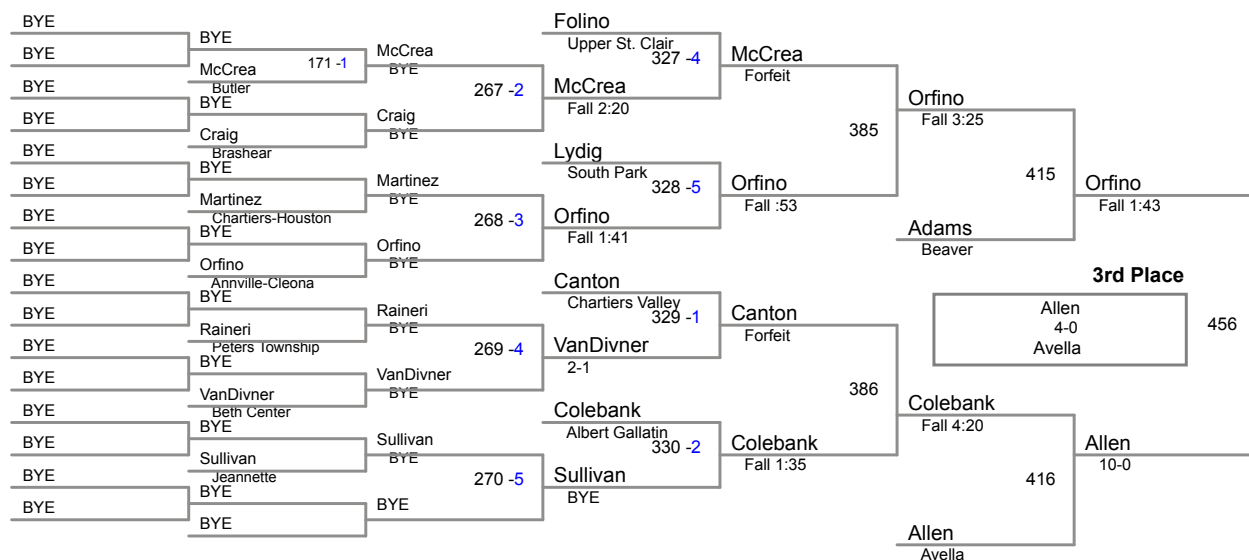

2014 Char-Houston
Tournament

182 Lbs

2014 Char-Houston
Tournament

195 Lbs

2014 Char-Houston
Tournament

220 Lbs

2014 Char-Houston
Tournament

285 Lbs