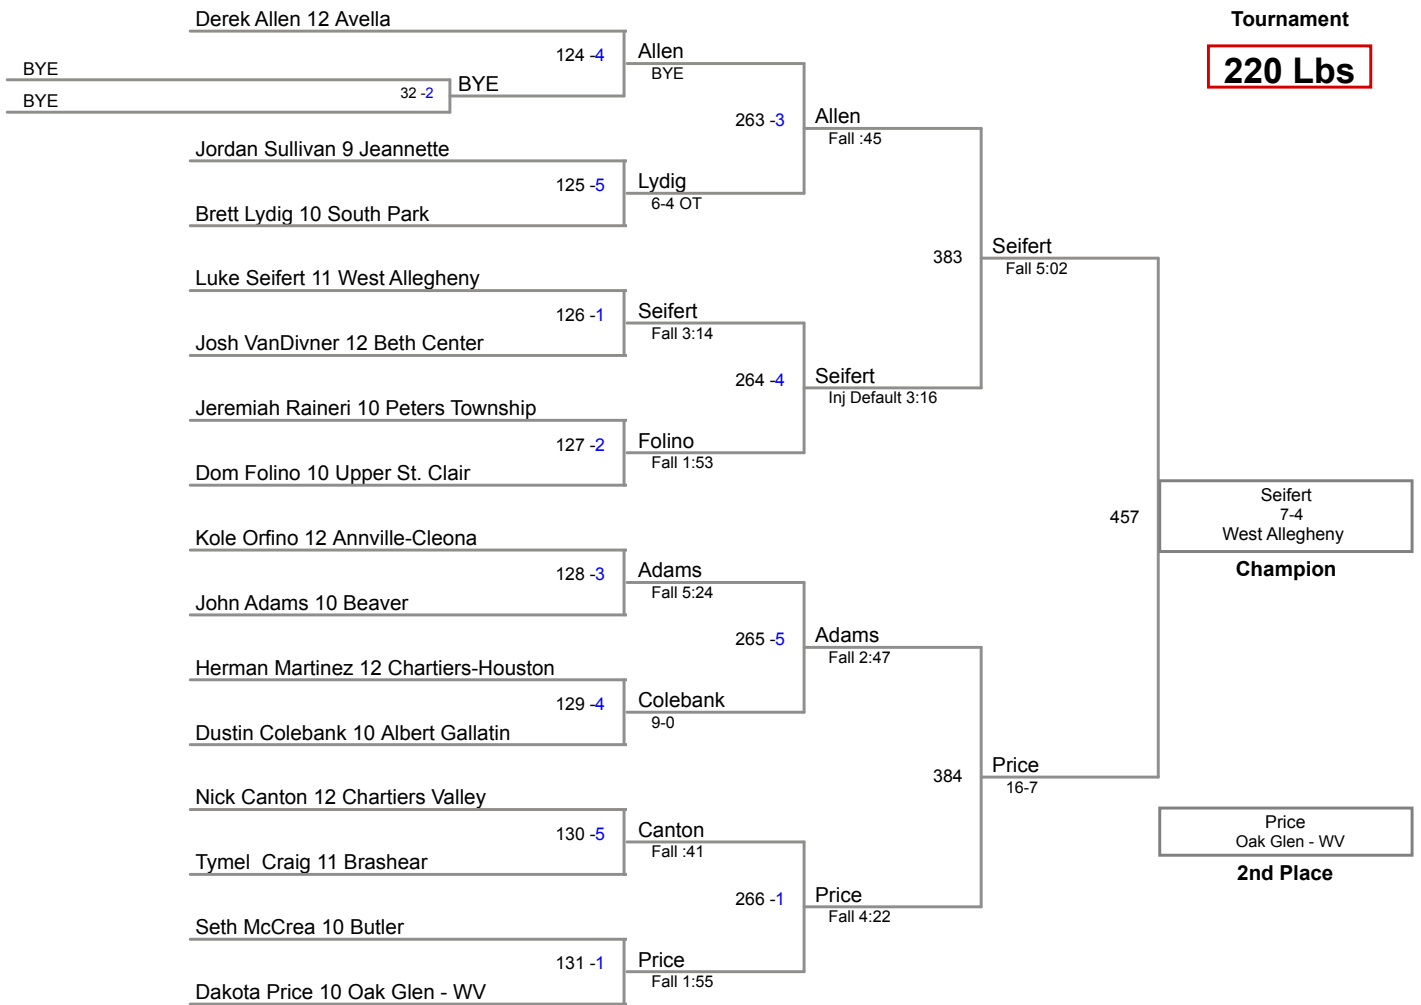

2014 Char-Houston
Tournament

182 Lbs

2014 Char-Houston
Tournament

195 Lbs

2014 Char-Houston
Tournament

220 Lbs

2014 Char-Houston
Tournament

285 Lbs