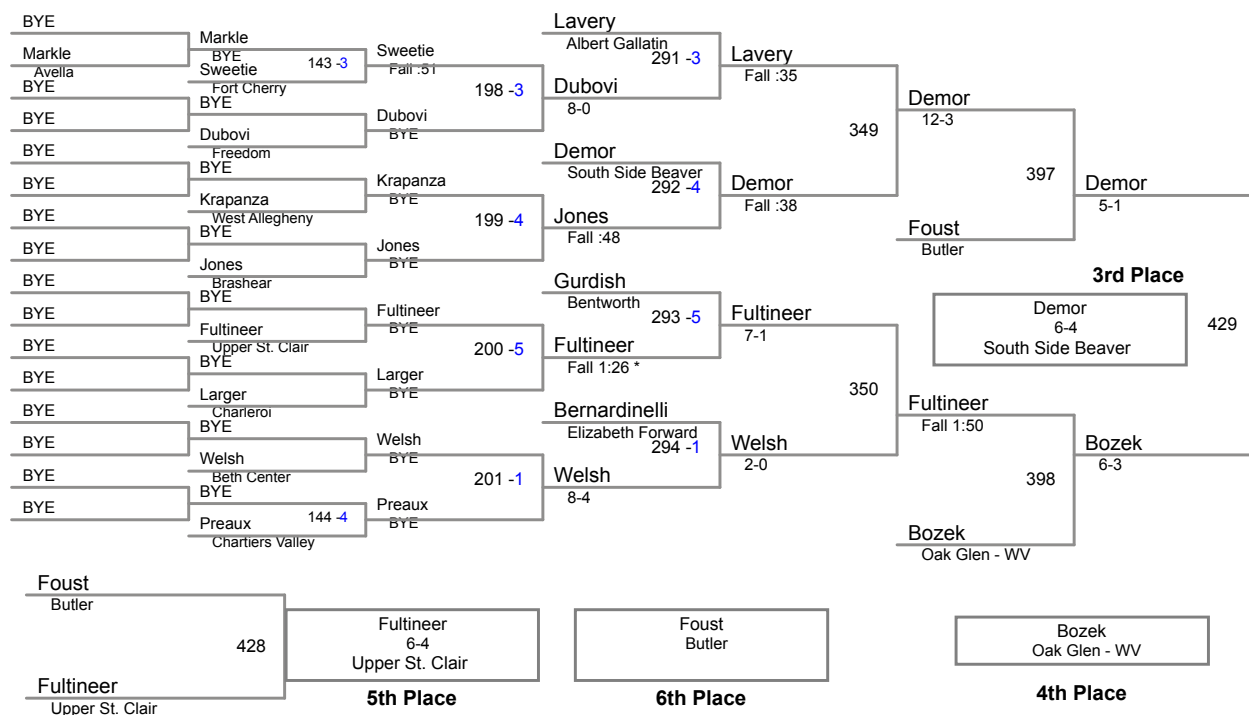

2014 Char-Houston
Tournament

113 Lbs

2014 Char-Houston
Tournament

120 Lbs

2014 Char-Houston
Tournament

126 Lbs

2014 Char-Houston
Tournament

132 Lbs

2014 Char-Houston
Tournament

138 Lbs

2014 Char-Houston
Tournament

145 Lbs

2014 Char-Houston
Tournament

152 Lbs

2014 Char-Houston
Tournament

170 Lbs

2014 Char-Houston
Tournament

182 Lbs

2014 Char-Houston
Tournament

195 Lbs

2014 Char-Houston
Tournament

220 Lbs

2014 Char-Houston
Tournament

285 Lbs