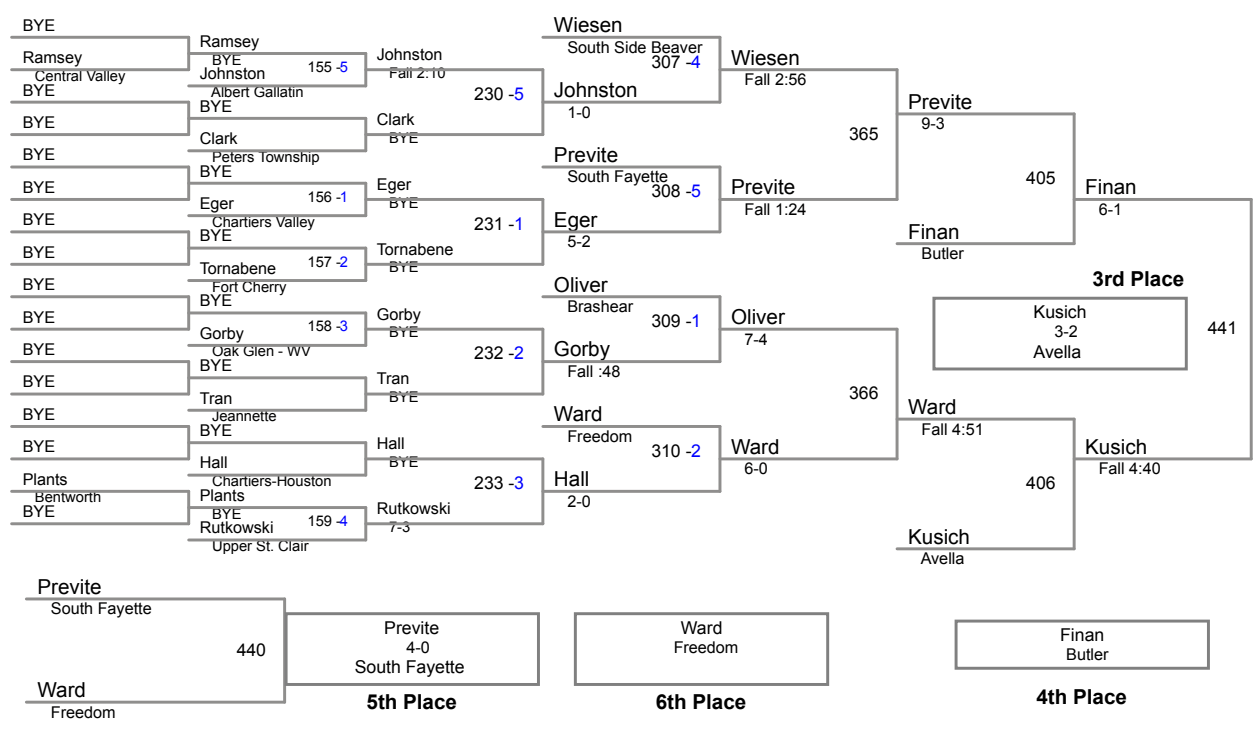

2014 Char-Houston
Tournament

138 Lbs

2014 Char-Houston
Tournament

145 Lbs

2014 Char-Houston
Tournament

152 Lbs

2014 Char-Houston
Tournament

170 Lbs