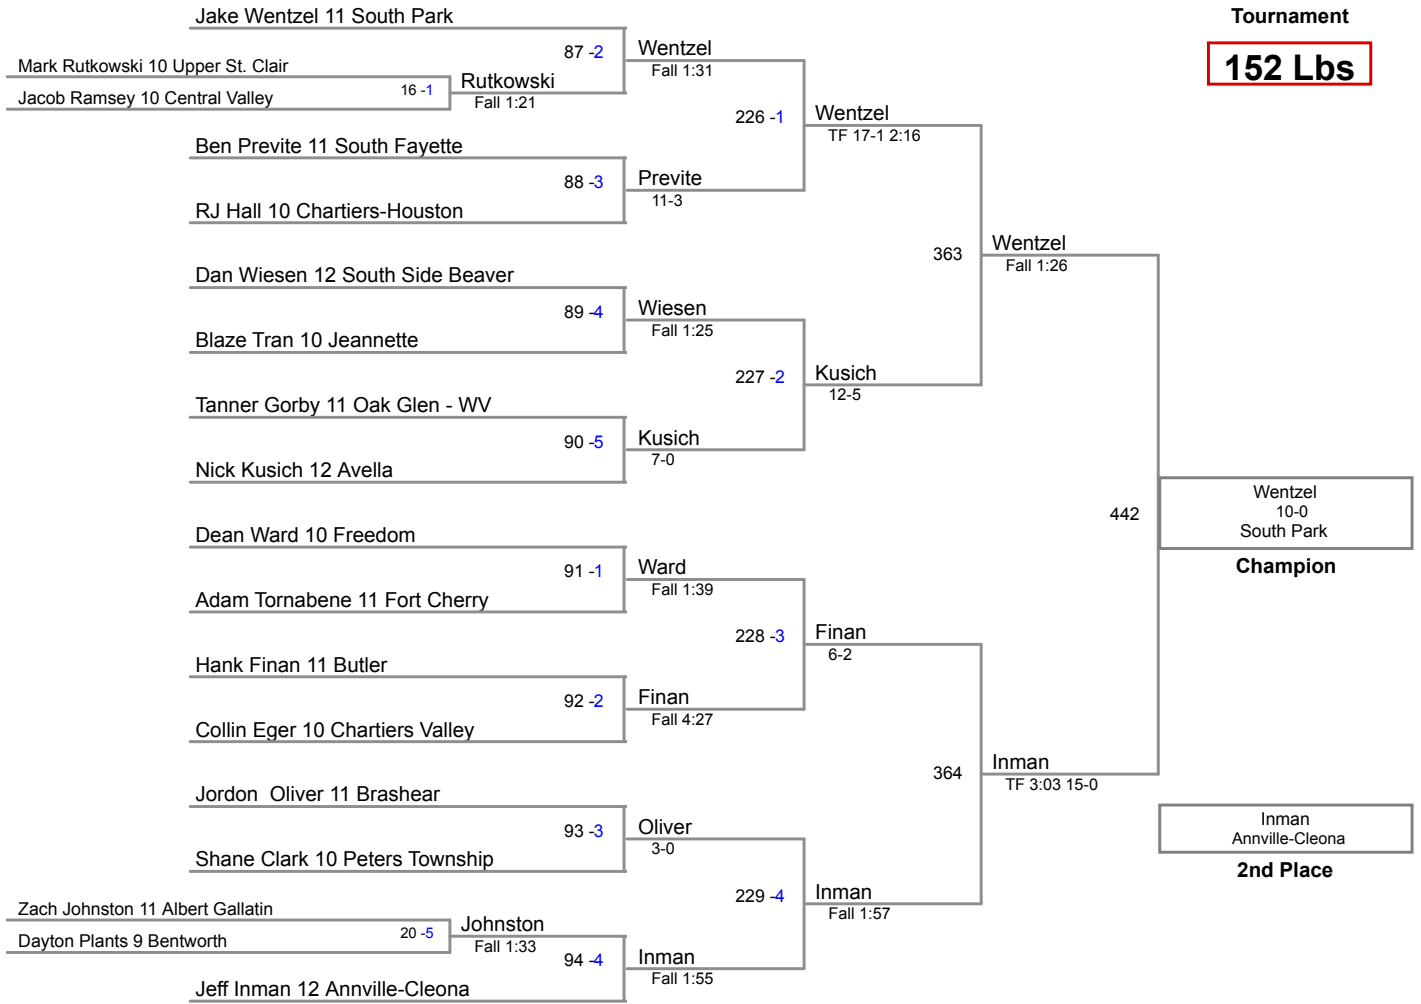

2014 Char-Houston
Tournament

138 Lbs

2014 Char-Houston
Tournament

145 Lbs

2014 Char-Houston
Tournament

152 Lbs

2014 Char-Houston
Tournament

170 Lbs

2014 Char-Houston
Tournament

182 Lbs

2014 Char-Houston
Tournament

195 Lbs

2014 Char-Houston
Tournament

220 Lbs

2014 Char-Houston
Tournament

285 Lbs