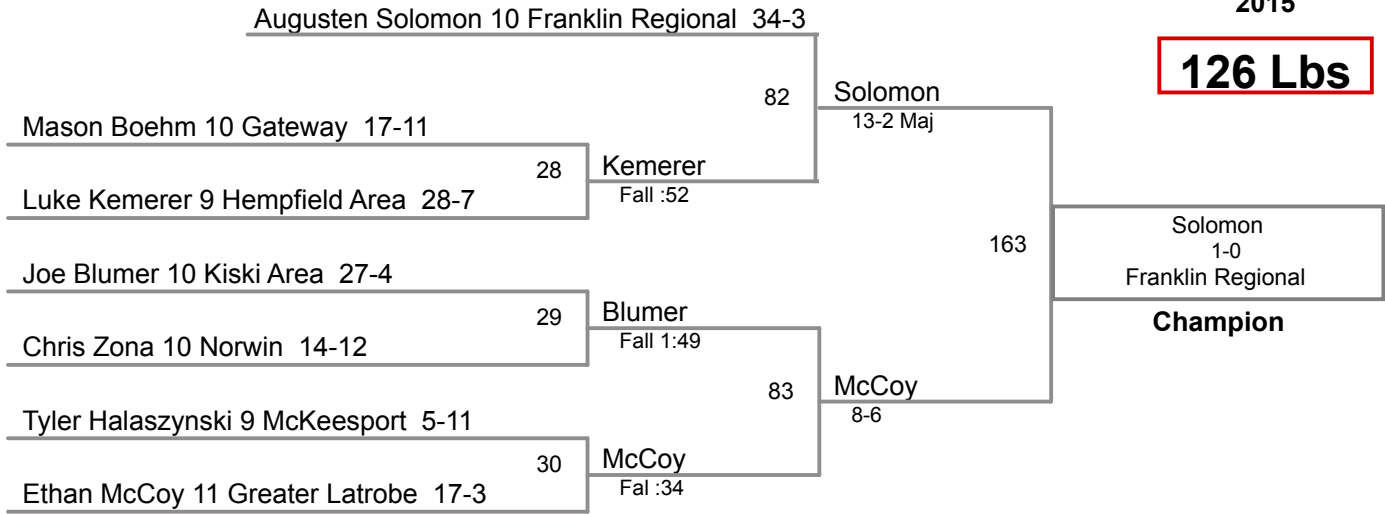

WPIAL Section 1AAA  
2015

**106 Lbs**

**WPIAL Section 1AAA  
2015**

**113 Lbs**

Spencer Lee 10 Franklin Regional 37-0

WPIAL Section 1AAA  
2015

**120 Lbs**

WPIAL Section 1AAA  
2015

**126 Lbs**

loser of bout 35

WPIAL Section 1AAA  
2015

**132 Lbs**

WPIAL Section 1AAA  
2015

**138 Lbs**

WPIAL Section 1AAA  
2015

**145 Lbs**

**WPIAL Section 1AAA  
2015**

**195 Lbs**

loser of bout 65

WPIAL Section 1AAA  
2015

**285 Lbs**