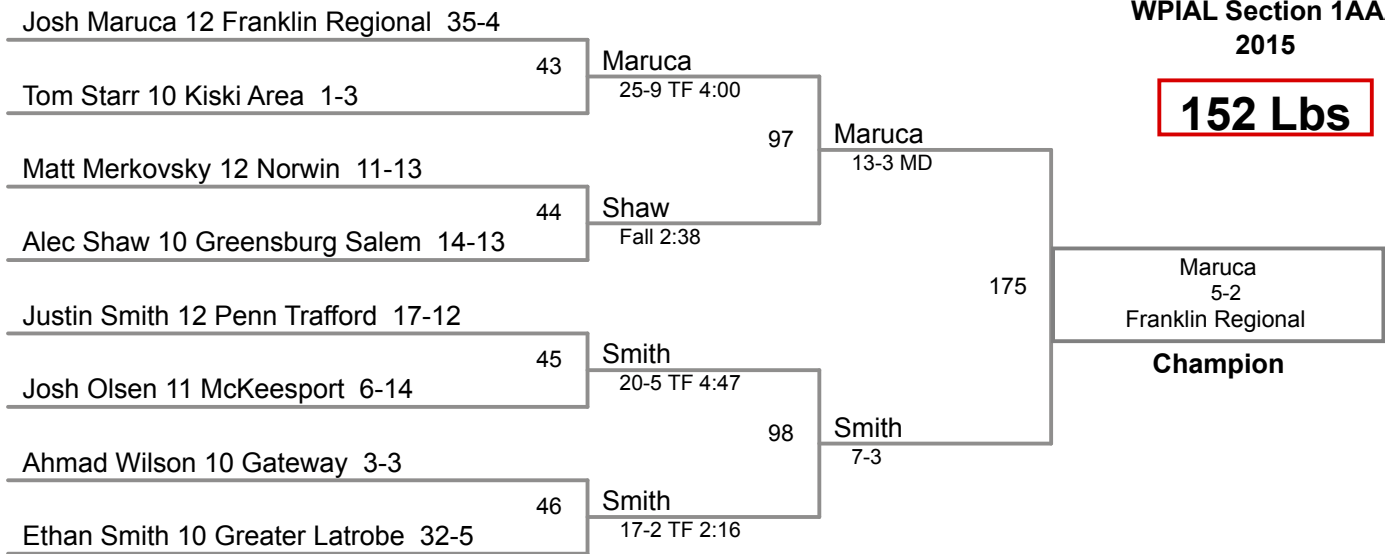

**WPIAL Section 1AAA
2015**

152 Lbs