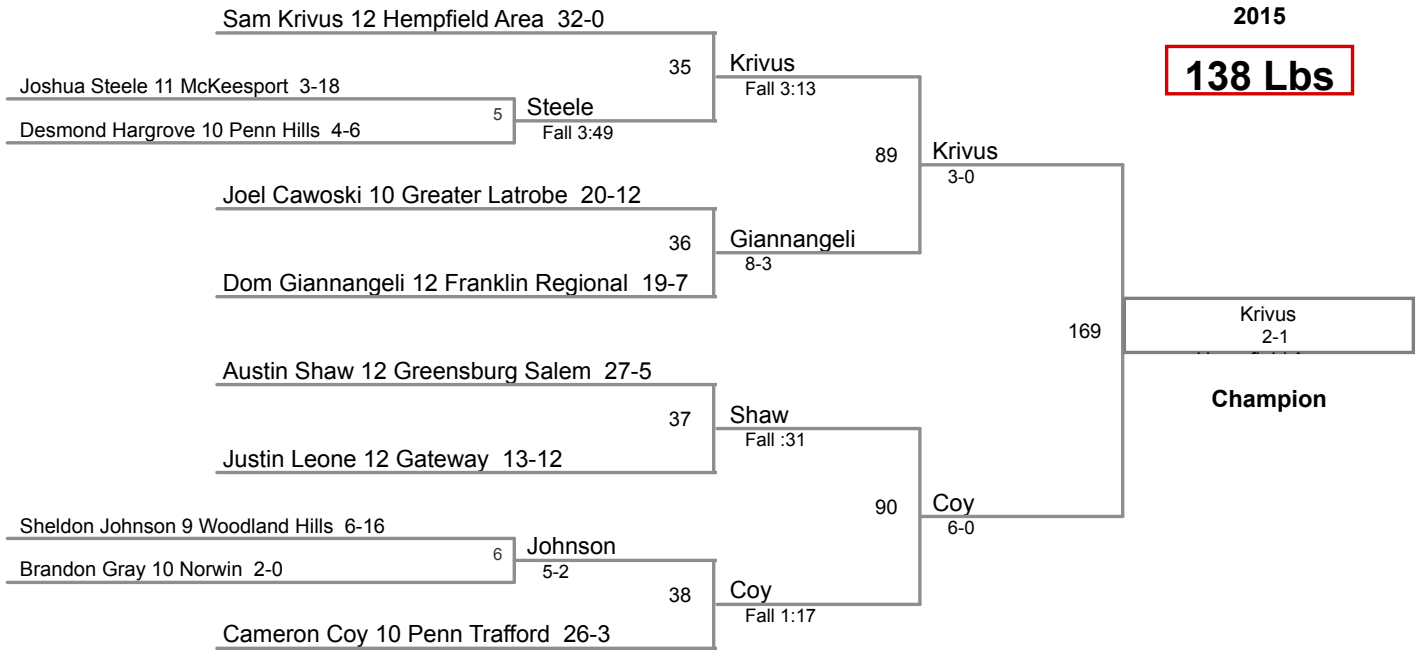

**126 Lbs**

loser of bout 35

WPIAL Section 1AAA  
2015

**132 Lbs**

WPIAL Section 1AAA  
2015

**138 Lbs**

WPIAL Section 1AAA  
2015

**145 Lbs**

**WPIAL Section 1AAA  
2015**

**195 Lbs**

loser of bout 65

WPIAL Section 1AAA  
2015

**285 Lbs**