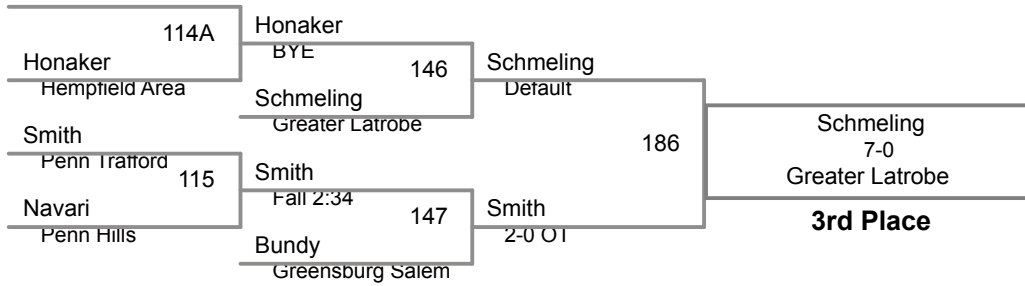

**WPIAL Section 1AAA  
2015**

**152 Lbs**

WPIAL Section 1AAA  
2015

**160 Lbs**

WPIAL Section 1AAA  
2015

**170 Lbs**

WPIAL Section 1AAA  
2015

**182 Lbs**

**WPIAL Section 1AAA  
2015**

**195 Lbs**

loser of bout 65

WPIAL Section 1AAA  
2015

**285 Lbs**