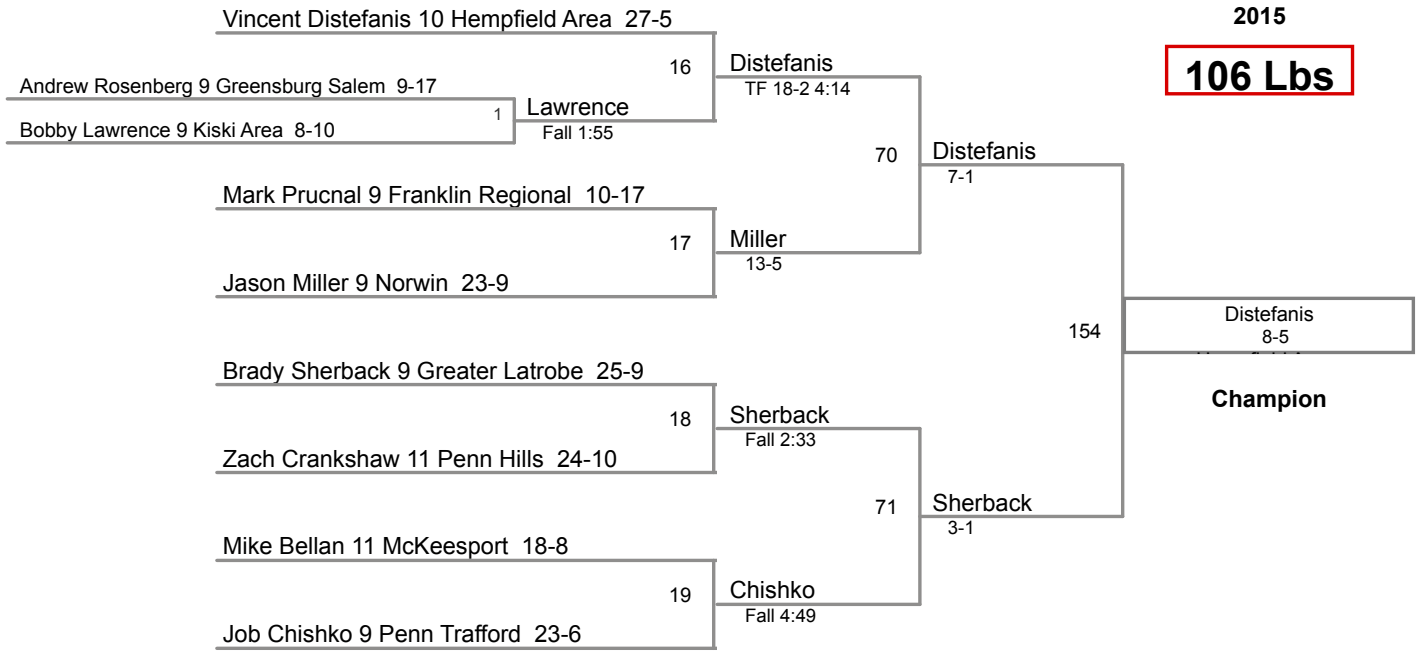

WPIAL Section 1AAA  
2015

**106 Lbs**

**WPIAL Section 1AAA  
2015**

**113 Lbs**

Spencer Lee 10 Franklin Regional 37-0

WPIAL Section 1AAA  
2015

**120 Lbs**

WPIAL Section 1AAA  
2015

**126 Lbs**

loser of bout 35

WPIAL Section 1AAA  
2015

**132 Lbs**

WPIAL Section 1AAA  
2015

**138 Lbs**

WPIAL Section 1AAA  
2015

**145 Lbs**

**WPIAL Section 1AAA  
2015**

**195 Lbs**

loser of bout 65

WPIAL Section 1AAA  
2015

**285 Lbs**