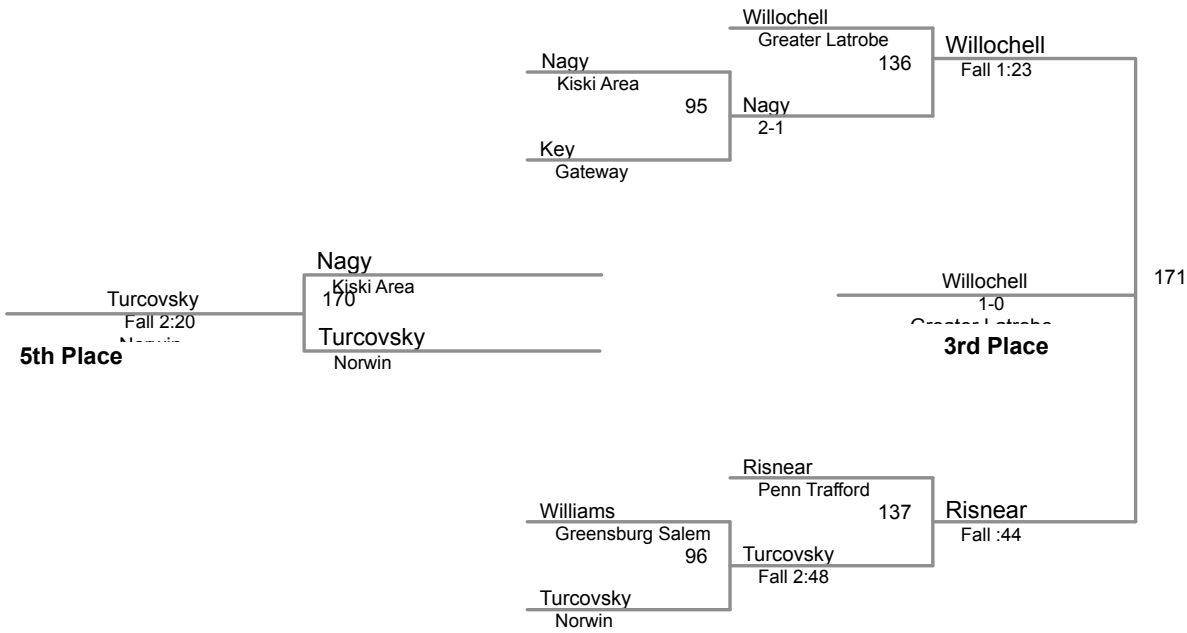

**126 Lbs**

loser of bout 35

WPIAL Section 1AAA  
2015

**132 Lbs**

WPIAL Section 1AAA  
2015

**138 Lbs**

WPIAL Section 1AAA  
2015

**145 Lbs**