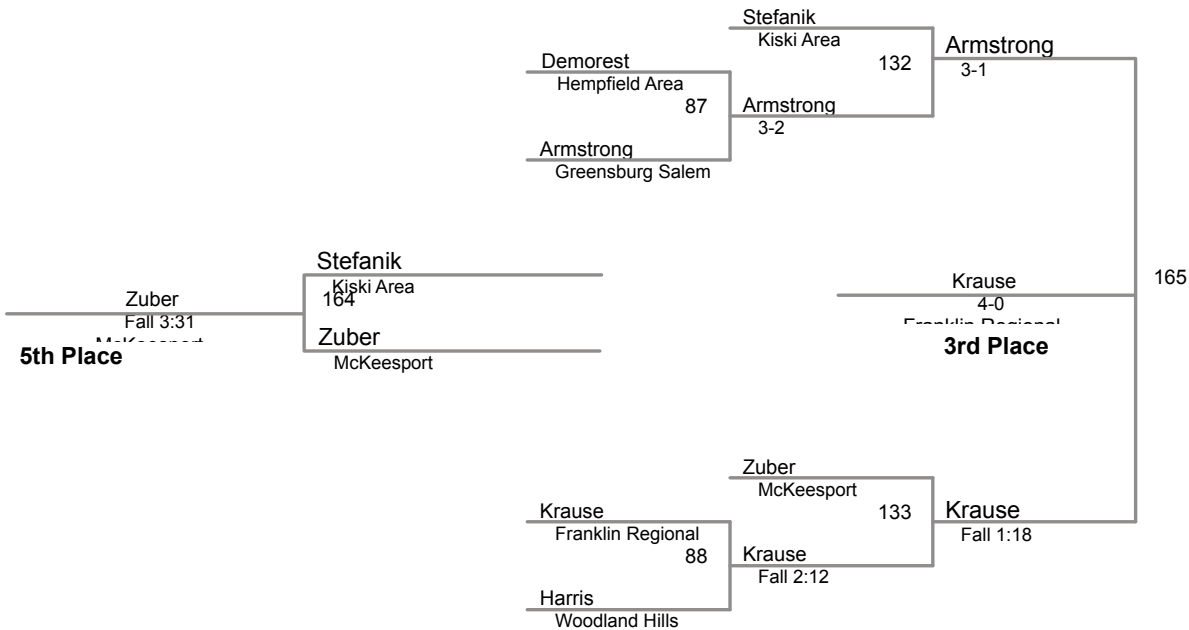

**126 Lbs**

loser of bout 35

WPIAL Section 1AAA  
2015

**132 Lbs**

WPIAL Section 1AAA  
2015

**138 Lbs**

WPIAL Section 1AAA  
2015

**145 Lbs**