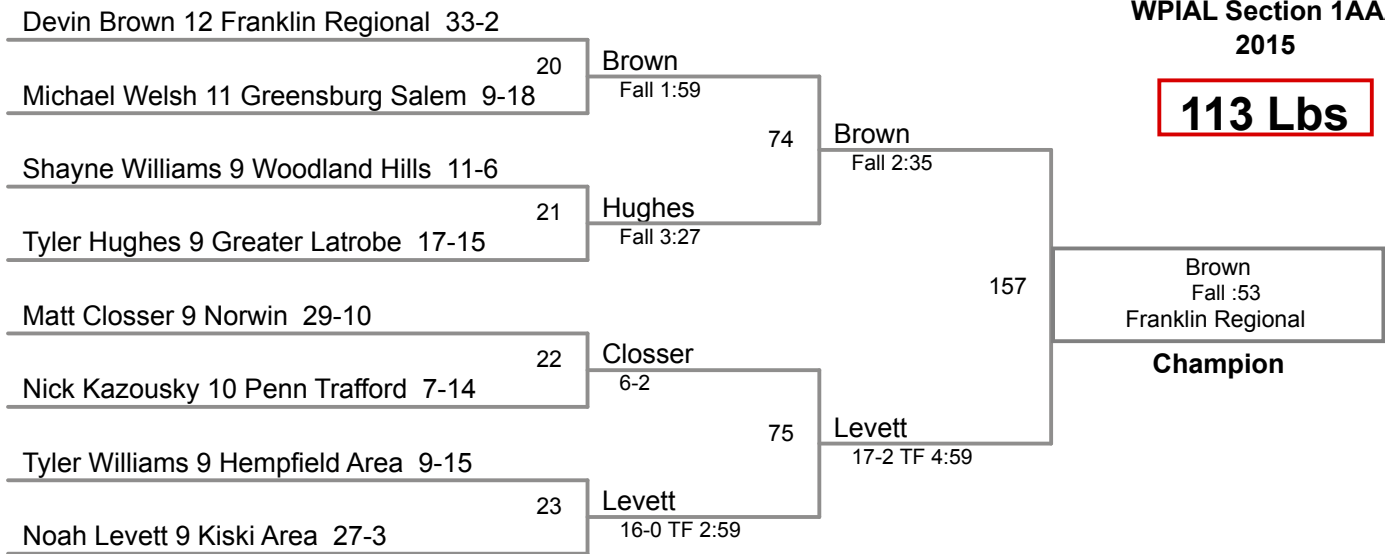

WPIAL Section 1AAA  
2015

**106 Lbs**

**WPIAL Section 1AAA  
2015**

**113 Lbs**

Spencer Lee 10 Franklin Regional 37-0

WPIAL Section 1AAA  
2015

**120 Lbs**

WPIAL Section 1AAA  
2015

**126 Lbs**

loser of bout 35

WPIAL Section 1AAA  
2015

**132 Lbs**

WPIAL Section 1AAA  
2015

**138 Lbs**

WPIAL Section 1AAA  
2015

**145 Lbs**

**WPIAL Section 1AAA  
2015**

**195 Lbs**

loser of bout 65

WPIAL Section 1AAA  
2015

**285 Lbs**