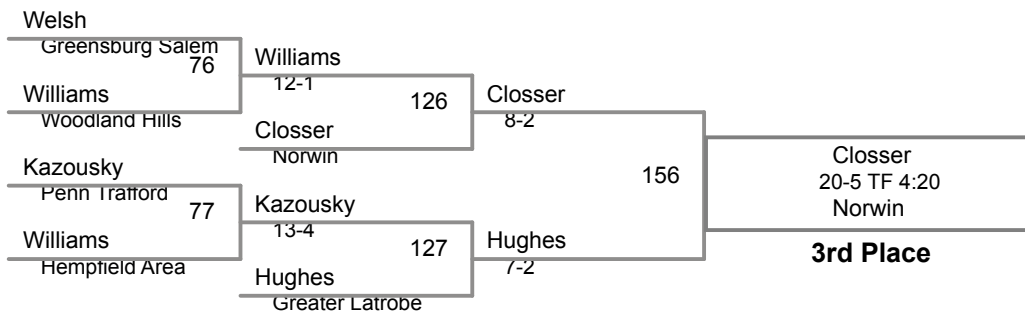

WPIAL Section 1AAA  
2015

**106 Lbs**

**WPIAL Section 1AAA  
2015**

**113 Lbs**

Spencer Lee 10 Franklin Regional 37-0

WPIAL Section 1AAA  
2015

**120 Lbs**

WPIAL Section 1AAA  
2015

**126 Lbs**

loser of bout 35

WPIAL Section 1AAA  
2015

**132 Lbs**

WPIAL Section 1AAA  
2015

**138 Lbs**

WPIAL Section 1AAA  
2015

**145 Lbs**