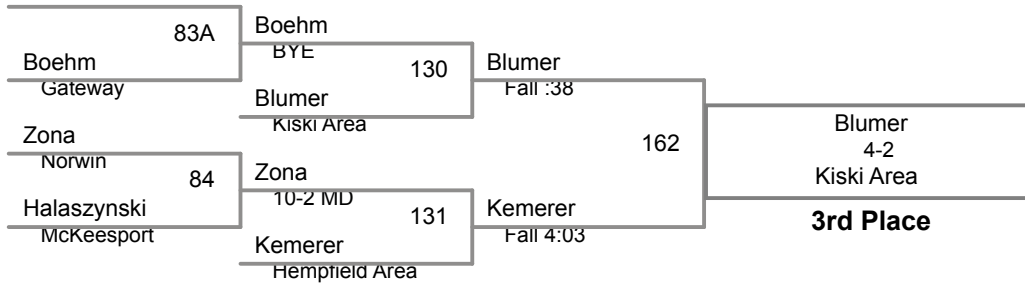

WPIAL Section 1AAA  
2015

**106 Lbs**

**WPIAL Section 1AAA  
2015**

**113 Lbs**

Spencer Lee 10 Franklin Regional 37-0

WPIAL Section 1AAA  
2015

**120 Lbs**

WPIAL Section 1AAA  
2015

**126 Lbs**

loser of bout 35

WPIAL Section 1AAA  
2015

**132 Lbs**

WPIAL Section 1AAA  
2015

**138 Lbs**

WPIAL Section 1AAA  
2015

**145 Lbs**