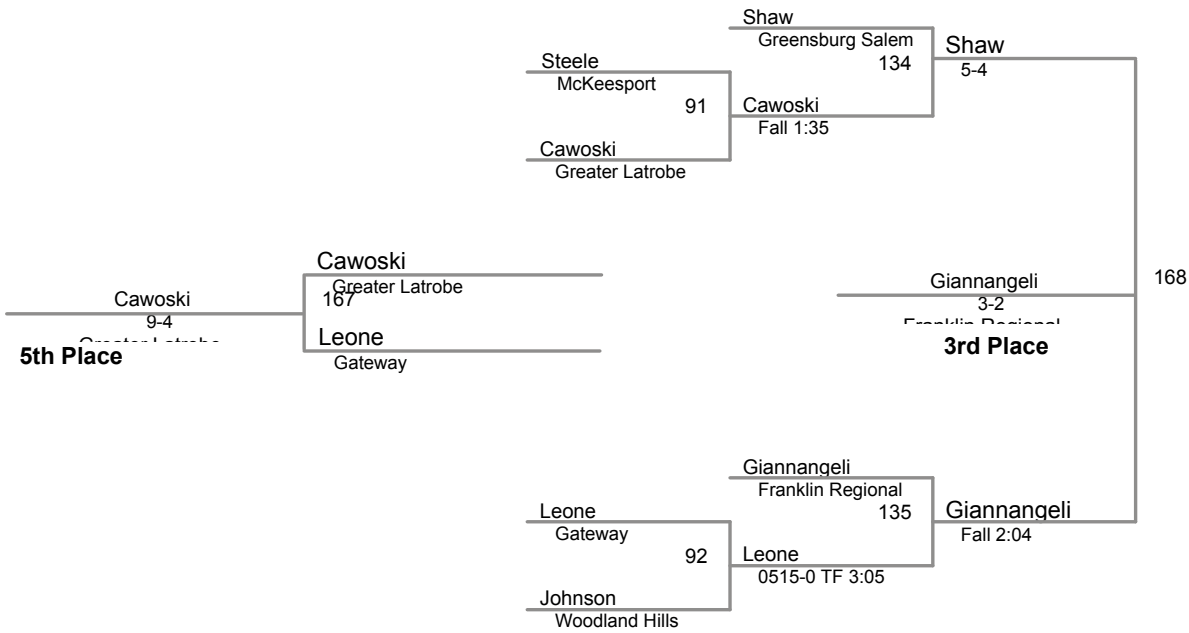

**126 Lbs**

loser of bout 35

WPIAL Section 1AAA  
2015

**132 Lbs**

WPIAL Section 1AAA  
2015

**138 Lbs**

WPIAL Section 1AAA  
2015

**145 Lbs**