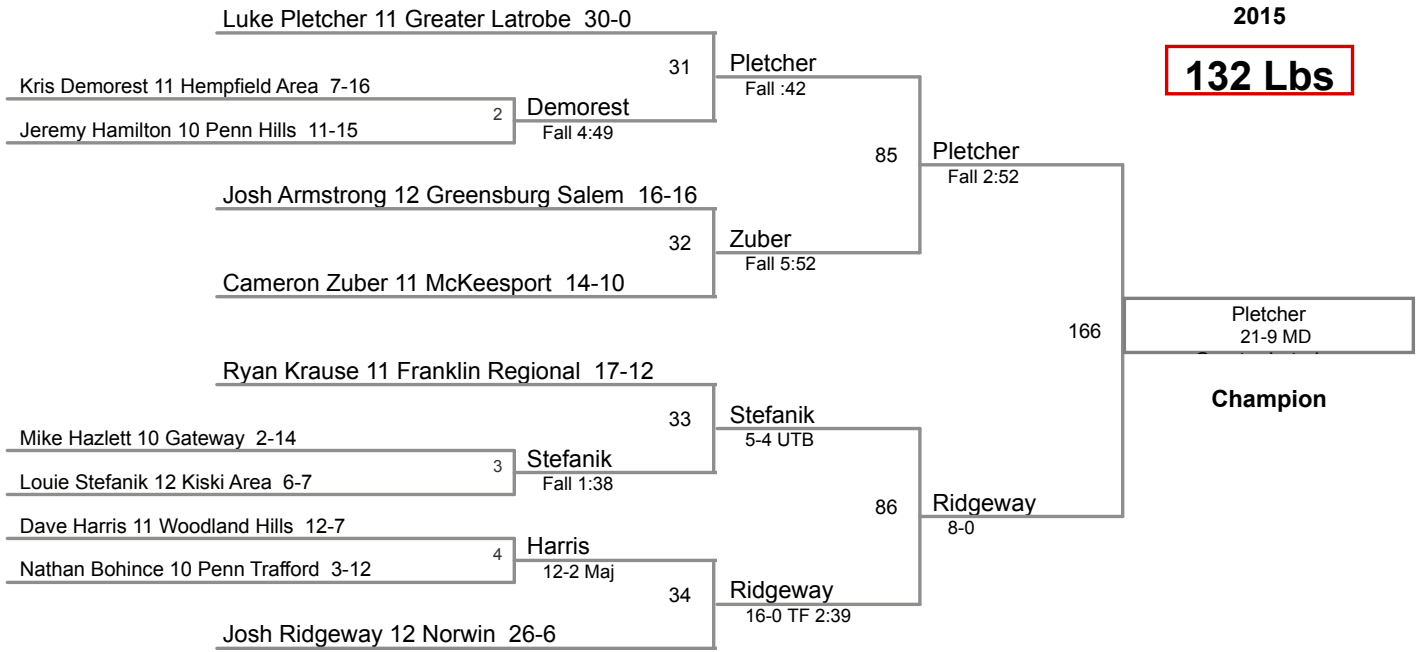

**126 Lbs**

loser of bout 35

WPIAL Section 1AAA  
2015

**132 Lbs**

WPIAL Section 1AAA  
2015

**138 Lbs**

WPIAL Section 1AAA  
2015

**145 Lbs**

**WPIAL Section 1AAA  
2015**

**195 Lbs**

loser of bout 65

WPIAL Section 1AAA  
2015

**285 Lbs**