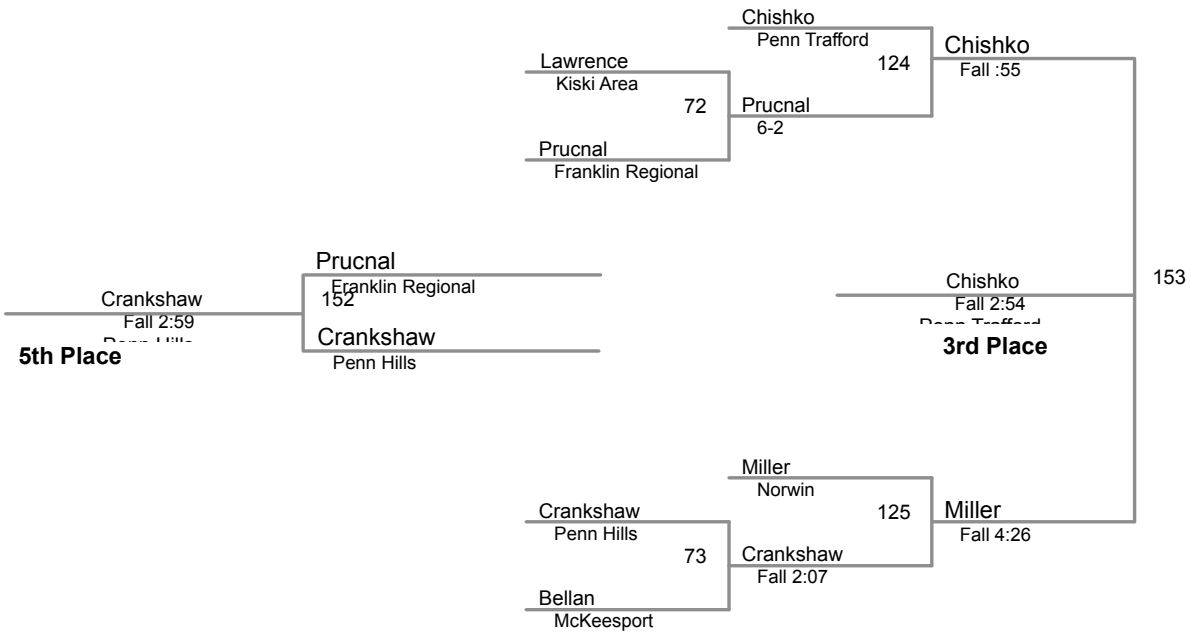

WPIAL Section 1AAA  
2015

**106 Lbs**

**WPIAL Section 1AAA  
2015**

**113 Lbs**

Spencer Lee 10 Franklin Regional 37-0

WPIAL Section 1AAA  
2015

**120 Lbs**

WPIAL Section 1AAA  
2015