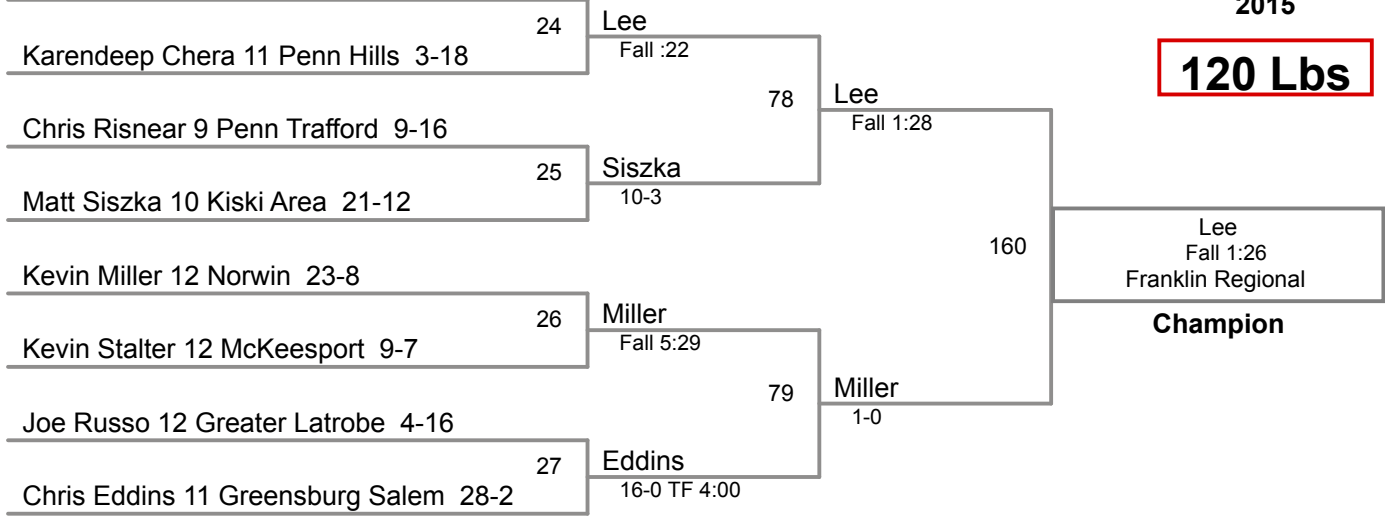

WPIAL Section 1AAA  
2015

**106 Lbs**

**WPIAL Section 1AAA  
2015**

**113 Lbs**

Spencer Lee 10 Franklin Regional 37-0

WPIAL Section 1AAA  
2015

**120 Lbs**

WPIAL Section 1AAA  
2015

**126 Lbs**

loser of bout 35

WPIAL Section 1AAA  
2015

**132 Lbs**

WPIAL Section 1AAA  
2015

**138 Lbs**

WPIAL Section 1AAA  
2015

**145 Lbs**

**WPIAL Section 1AAA  
2015**

**195 Lbs**

loser of bout 65

WPIAL Section 1AAA  
2015

**285 Lbs**