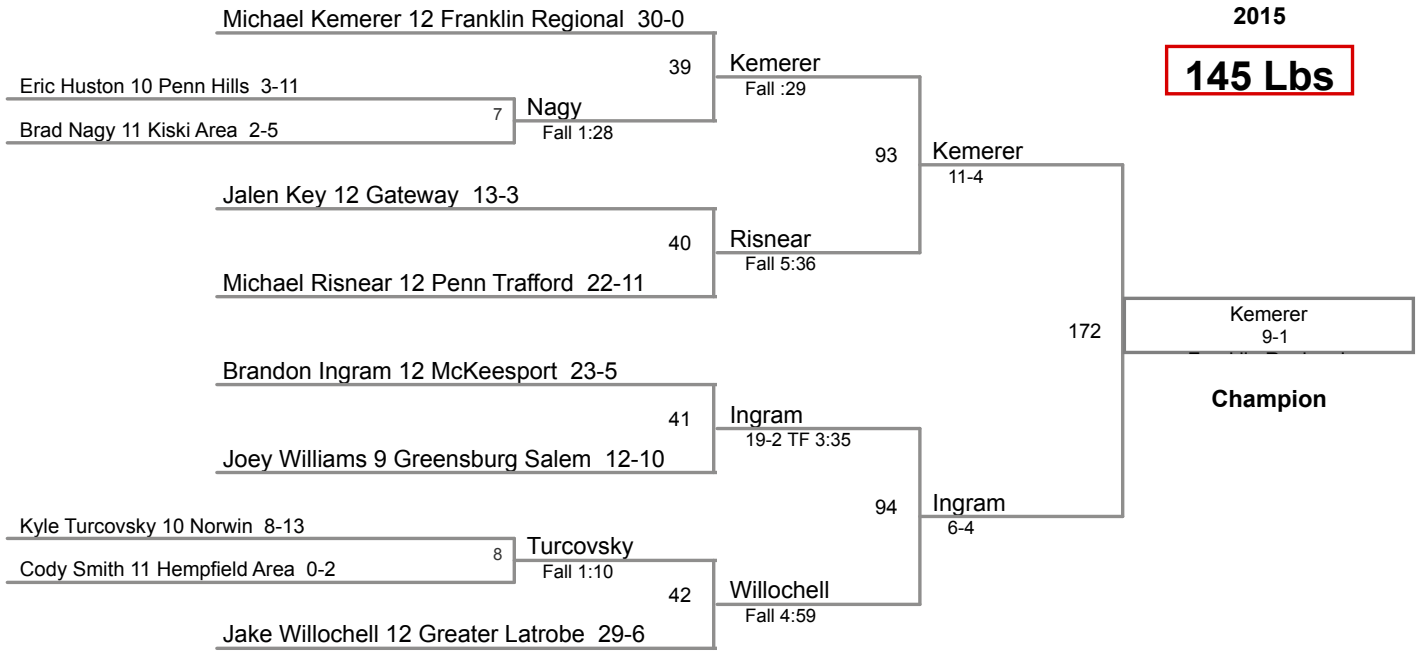

**126 Lbs**

loser of bout 35

WPIAL Section 1AAA  
2015

**132 Lbs**

WPIAL Section 1AAA  
2015

**138 Lbs**

WPIAL Section 1AAA  
2015

**145 Lbs**

**WPIAL Section 1AAA  
2015**

**195 Lbs**

loser of bout 65

WPIAL Section 1AAA  
2015

**285 Lbs**