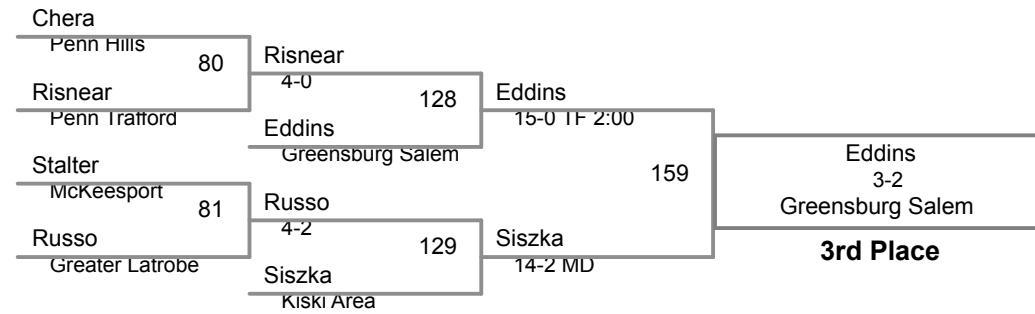

WPIAL Section 1AAA  
2015

**106 Lbs**

**WPIAL Section 1AAA  
2015**

**113 Lbs**

Spencer Lee 10 Franklin Regional 37-0

WPIAL Section 1AAA  
2015

**120 Lbs**

WPIAL Section 1AAA  
2015

**126 Lbs**

loser of bout 35

WPIAL Section 1AAA  
2015

**132 Lbs**

WPIAL Section 1AAA  
2015

**138 Lbs**

WPIAL Section 1AAA  
2015

**145 Lbs**