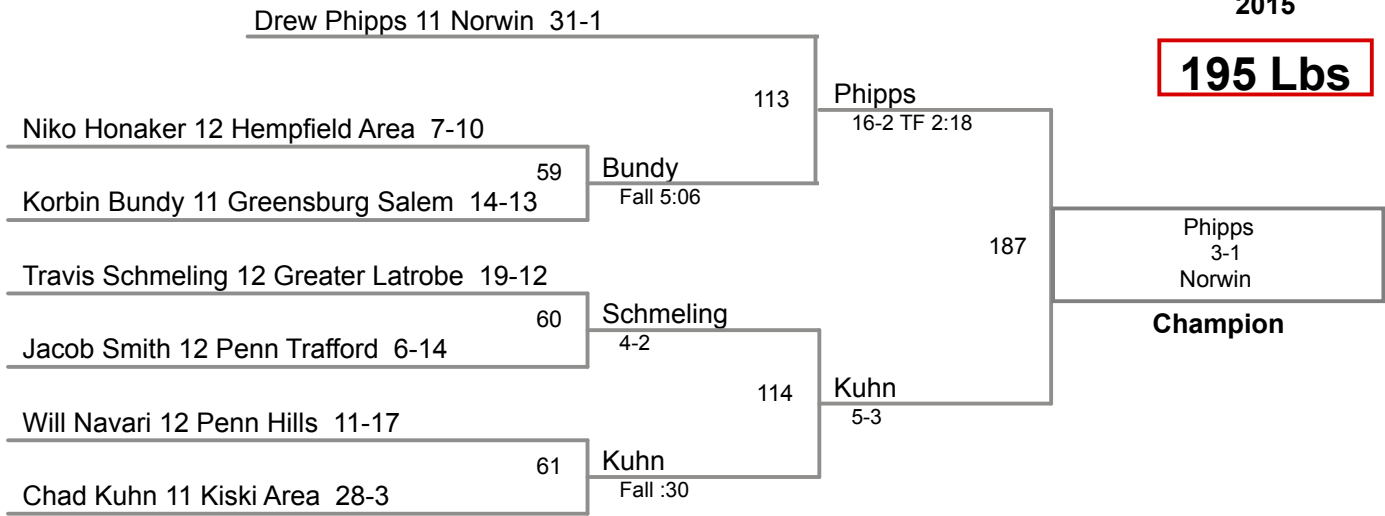

**WPIAL Section 1AAA  
2015**

**152 Lbs**

WPIAL Section 1AAA  
2015

**160 Lbs**

WPIAL Section 1AAA  
2015

**170 Lbs**

WPIAL Section 1AAA  
2015

**182 Lbs**

**WPIAL Section 1AAA  
2015**

**195 Lbs**

loser of bout 65

WPIAL Section 1AAA  
2015

**285 Lbs**