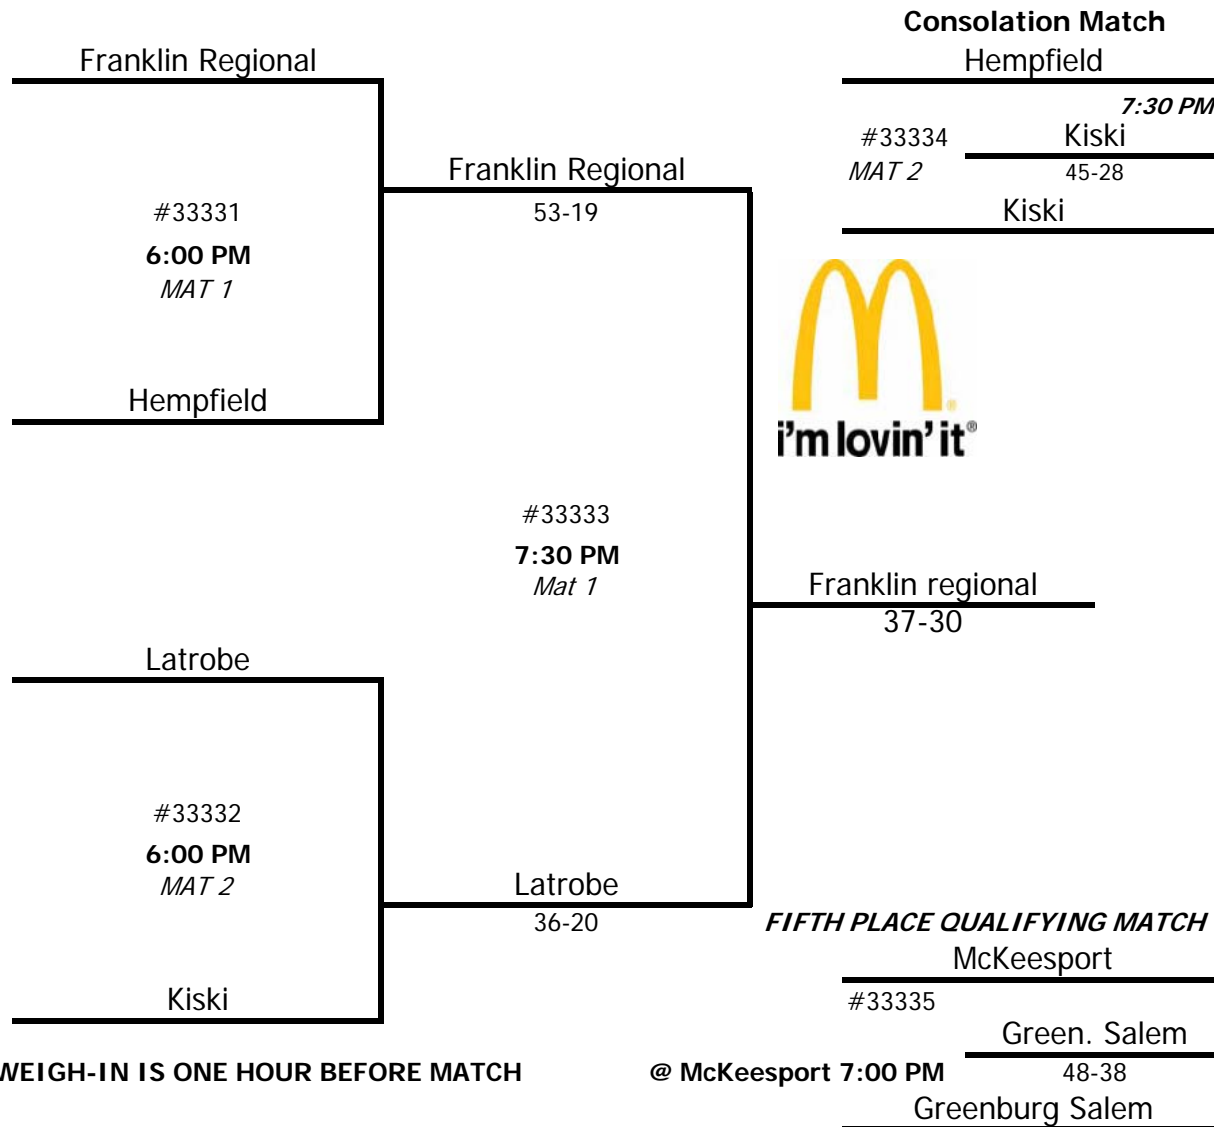

**2014-2015 WPIAL/McDONALDS TEAM WRESTLING TOURNAMENT**  
**SECTION CHAMPIONSHIPS**  
*January 21, 2015*

Class: AAA Section: 1 Site: Franklin Regional

WEIGH-IN IS ONE HOUR BEFORE MATCH

@ McKeesport 7:00 PM