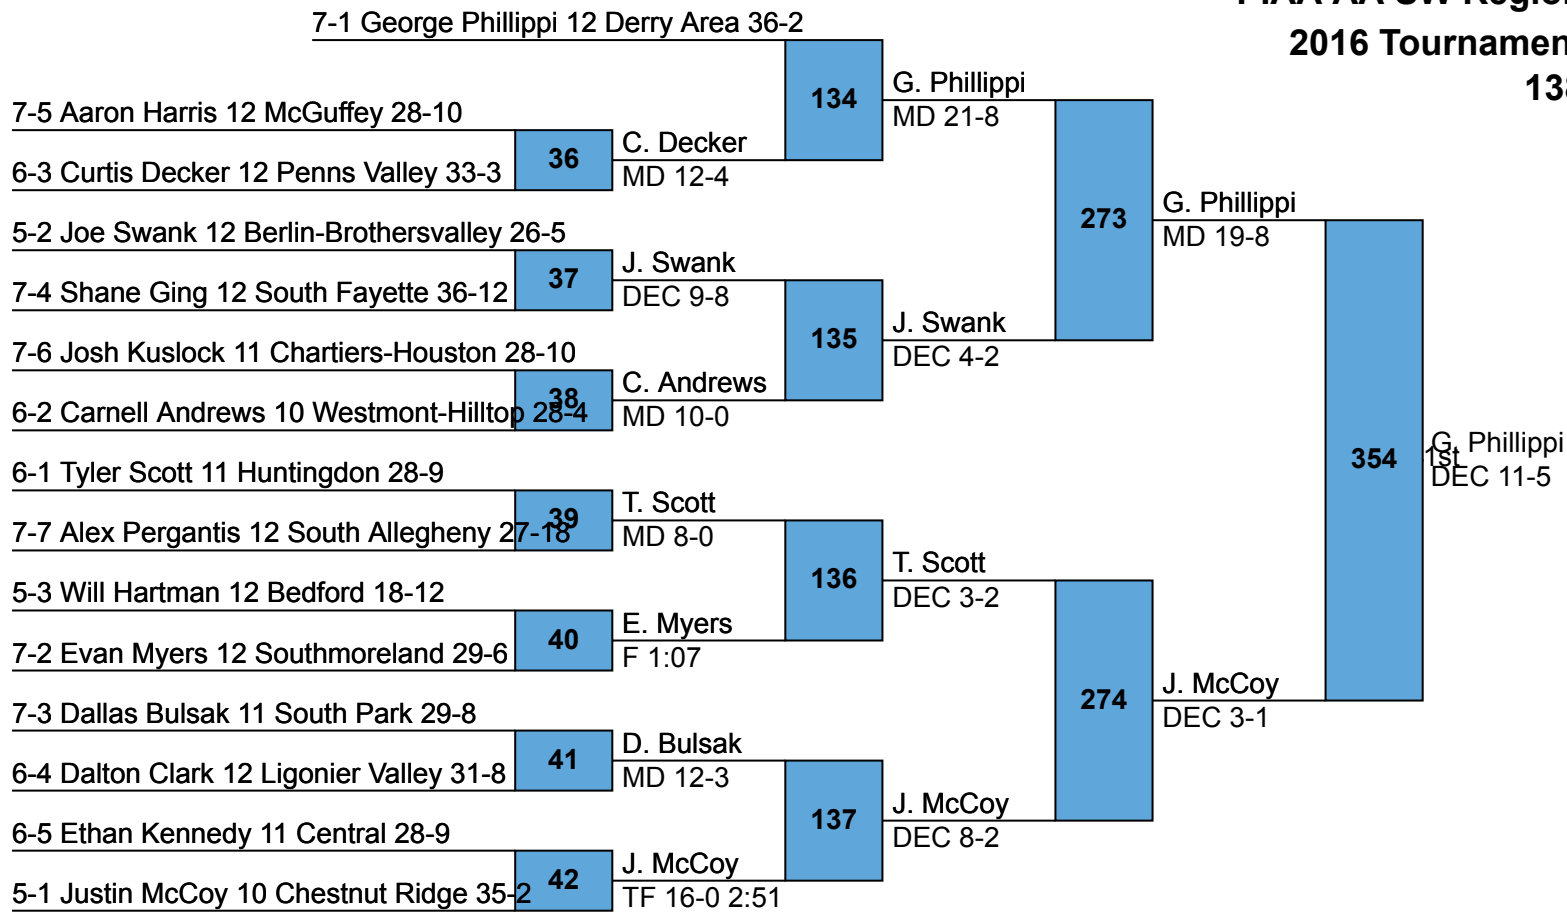

PIAA AA SW Region
2016 Tournament
106

PIAA AA SW Region
2016 Tournament
113

PIAA AA SW Region
2016 Tournament
120

**PIAA AA SW Region
2016 Tournament
126**

**PIAA AA SW Region
2016 Tournament
132**

PIAA AA SW Region
2016 Tournament
138

**PIAA AA SW Region
2016 Tournament
145**

**PIAA AA SW Region
2016 Tournament
152**

**PIAA AA SW Region
2016 Tournament
160**

PIAA AA SW Region
2016 Tournament
170

PIAA AA SW Region
2016 Tournament
182

PIAA AA SW Region
2016 Tournament
195

PIAA AA SW Region
2016 Tournament
220

PIAA AA SW Region
2016 Tournament
285