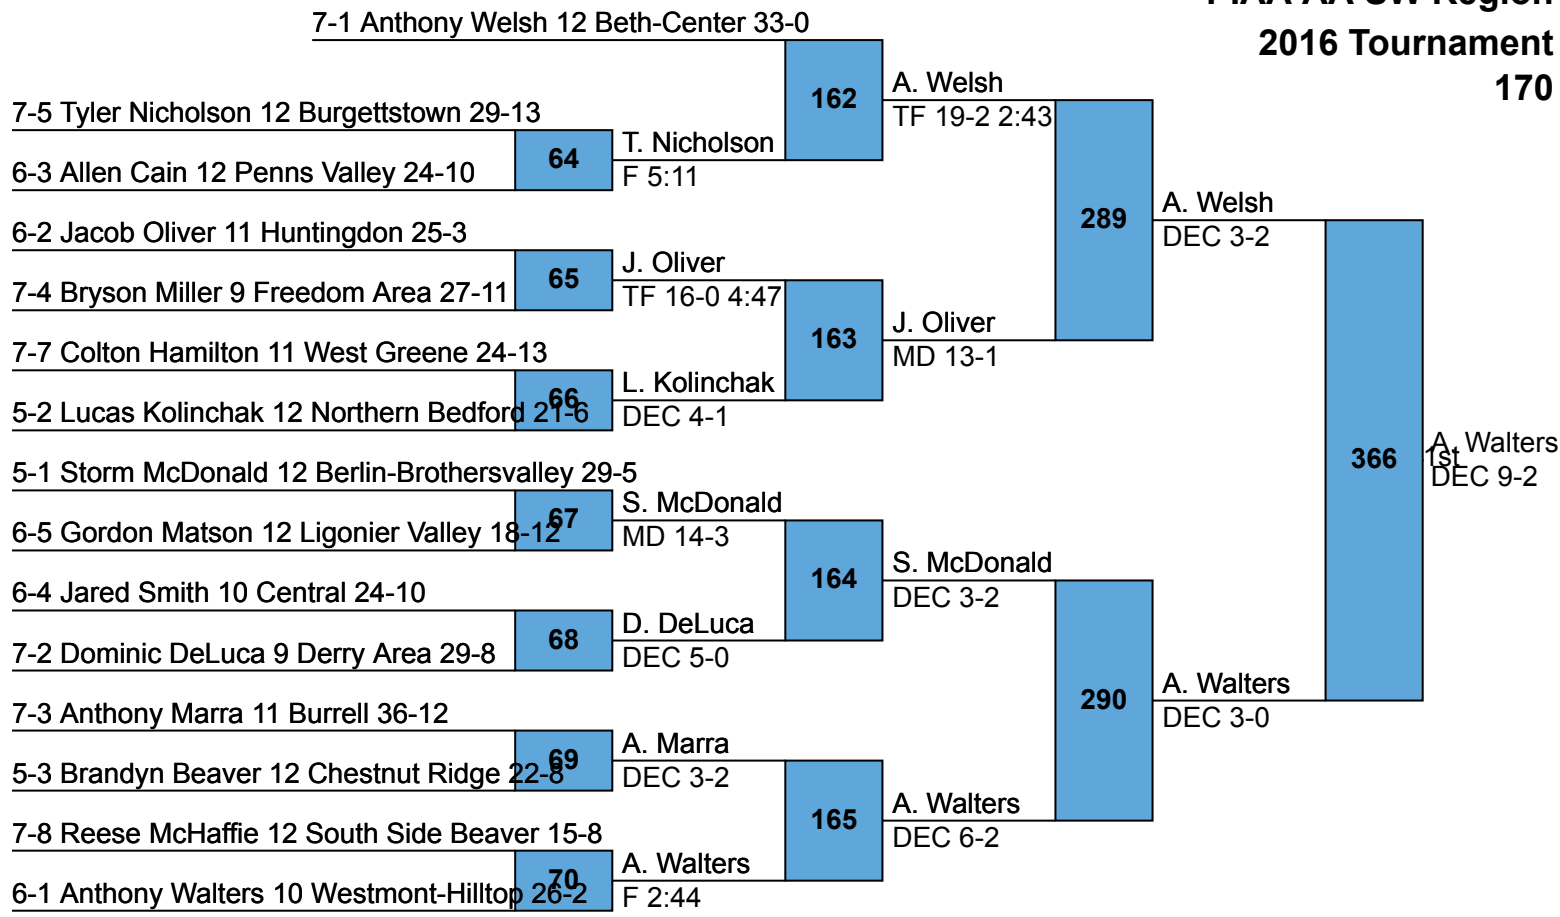

PIAA AA SW Region
2016 Tournament
106

PIAA AA SW Region
2016 Tournament
113

PIAA AA SW Region
2016 Tournament
120

**PIAA AA SW Region
2016 Tournament
126**

**PIAA AA SW Region
2016 Tournament
132**

PIAA AA SW Region
2016 Tournament
138

**PIAA AA SW Region
2016 Tournament
145**

**PIAA AA SW Region
2016 Tournament
152**

**PIAA AA SW Region
2016 Tournament
160**

PIAA AA SW Region
2016 Tournament
170

PIAA AA SW Region
2016 Tournament
182

PIAA AA SW Region
2016 Tournament
195

PIAA AA SW Region
2016 Tournament
220

PIAA AA SW Region
2016 Tournament
285