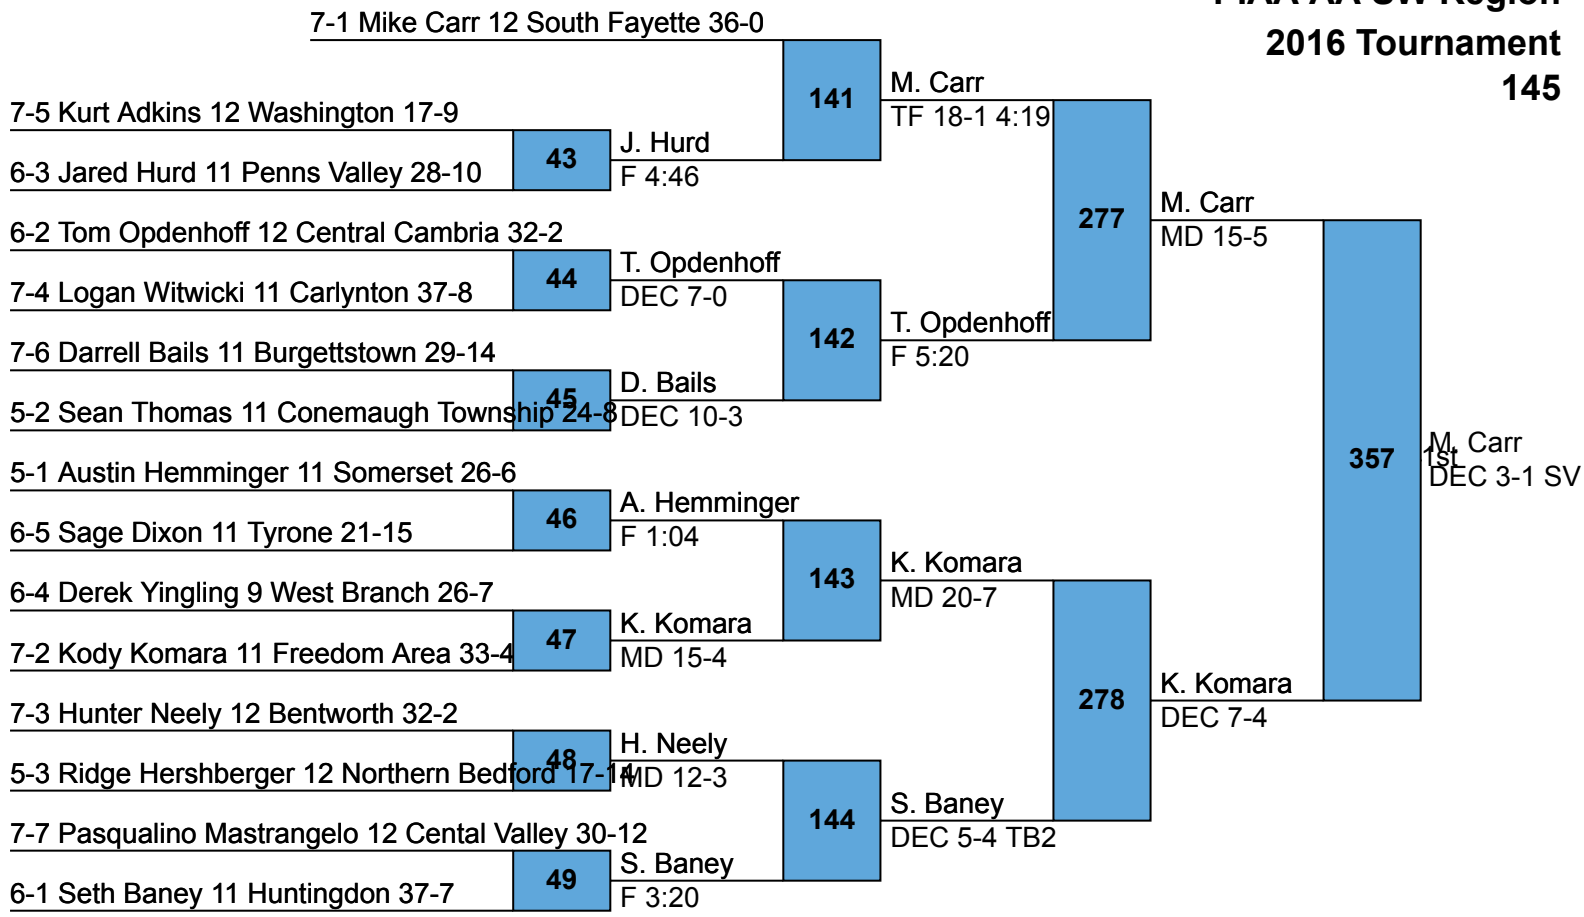

PIAA AA SW Region
2016 Tournament
106

PIAA AA SW Region
2016 Tournament
113

PIAA AA SW Region
2016 Tournament
120

**PIAA AA SW Region
2016 Tournament
126**

**PIAA AA SW Region
2016 Tournament
132**

PIAA AA SW Region
2016 Tournament
138

**PIAA AA SW Region
2016 Tournament
145**

**PIAA AA SW Region
2016 Tournament
152**

**PIAA AA SW Region
2016 Tournament
160**

PIAA AA SW Region
2016 Tournament
170

PIAA AA SW Region
2016 Tournament
182

PIAA AA SW Region
2016 Tournament
195