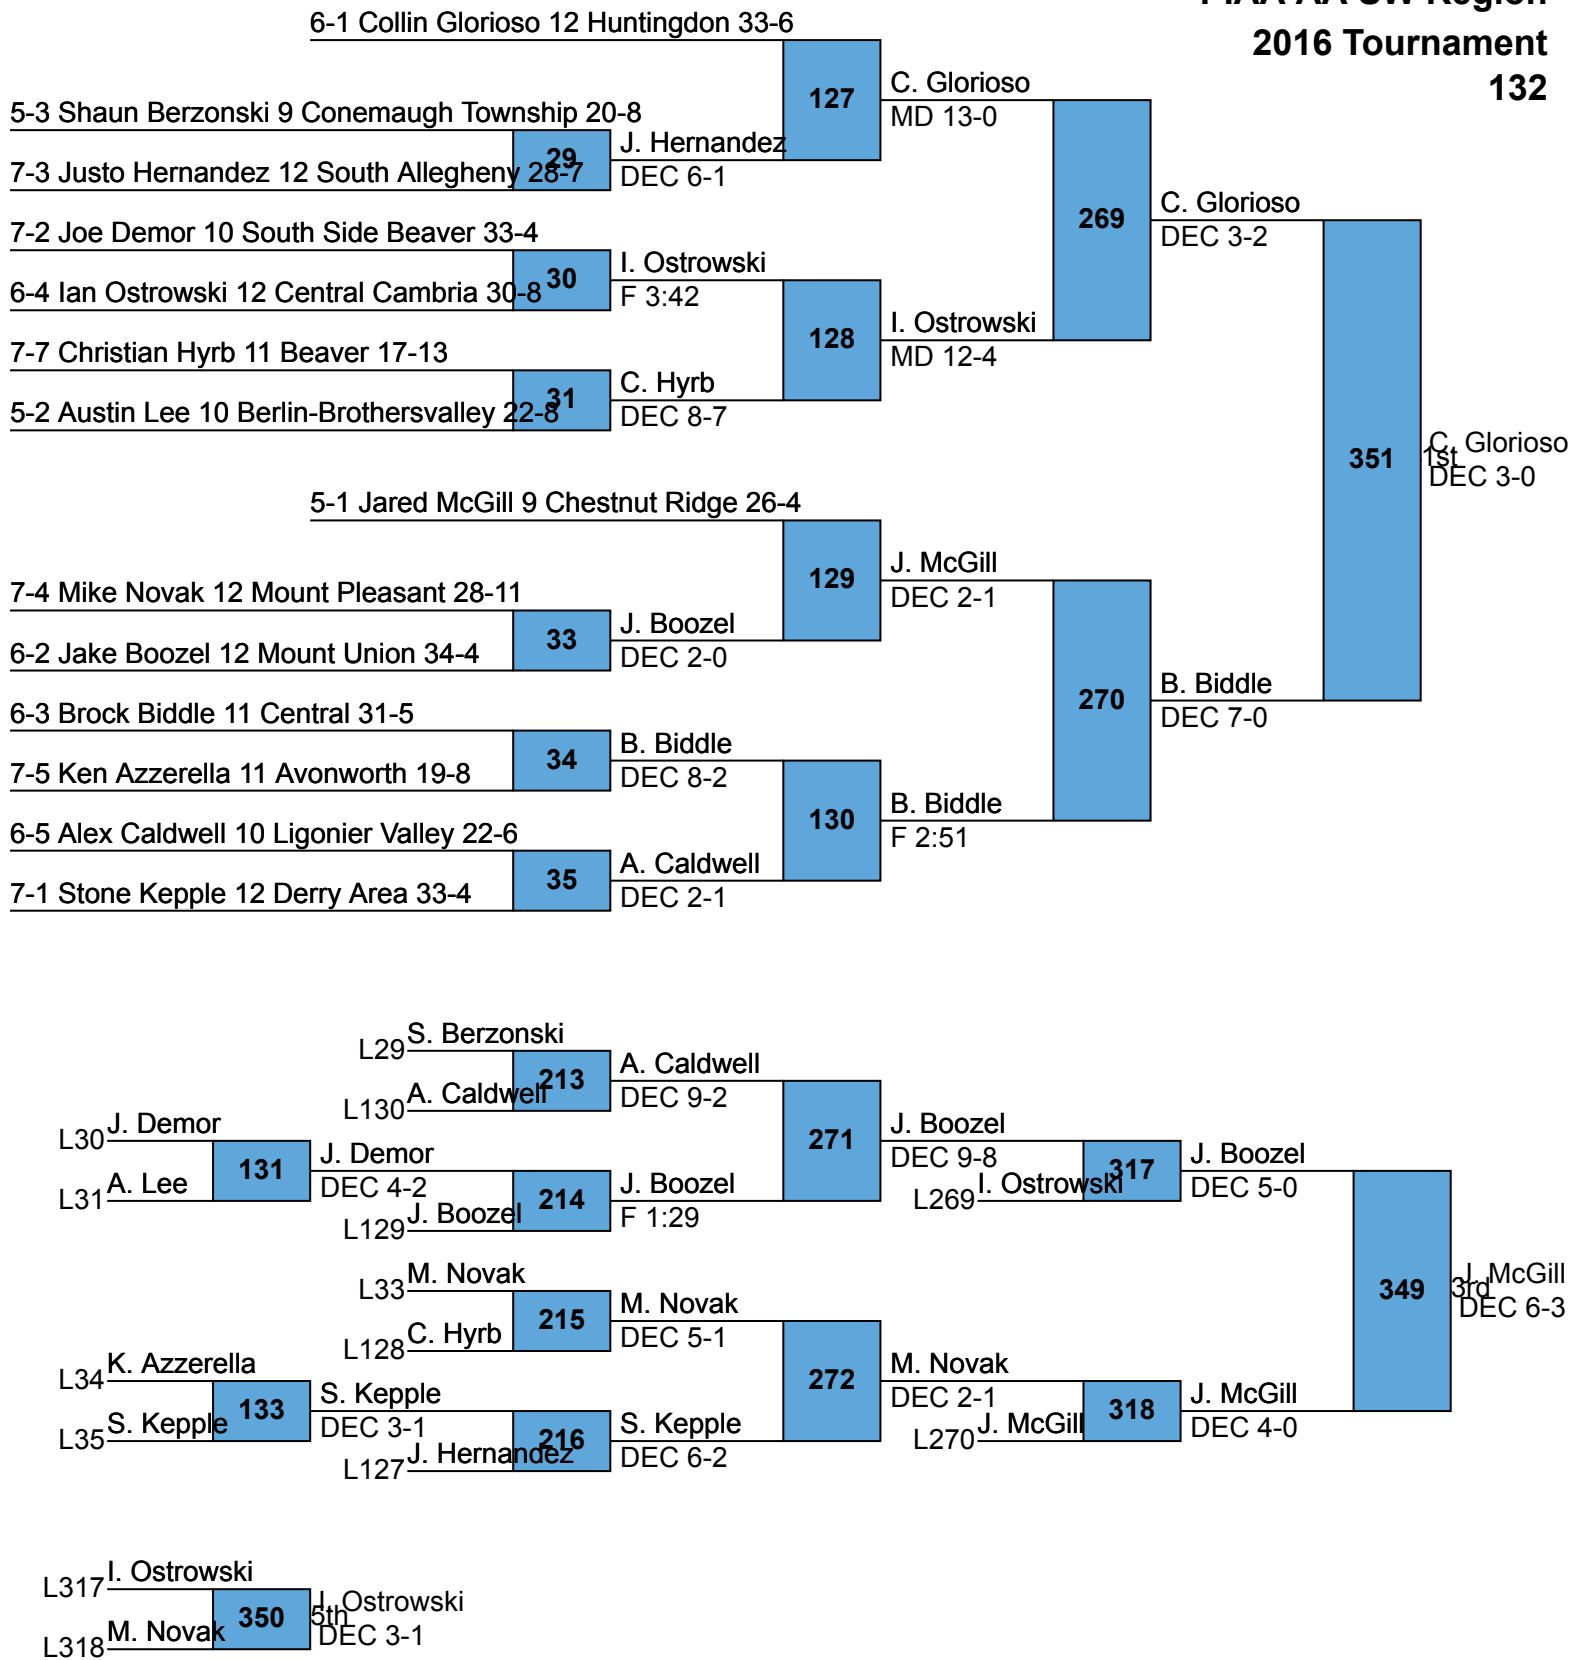

PIAA AA SW Region
2016 Tournament
106

PIAA AA SW Region
2016 Tournament
113

PIAA AA SW Region
2016 Tournament
120

**PIAA AA SW Region
2016 Tournament
126**

**PIAA AA SW Region
2016 Tournament
132**

PIAA AA SW Region
2016 Tournament
138

**PIAA AA SW Region
2016 Tournament
145**

**PIAA AA SW Region
2016 Tournament
152**

**PIAA AA SW Region
2016 Tournament
160**

PIAA AA SW Region
2016 Tournament
170

PIAA AA SW Region
2016 Tournament
182

PIAA AA SW Region
2016 Tournament
195

PIAA AA SW Region
2016 Tournament
220

PIAA AA SW Region
2016 Tournament
285