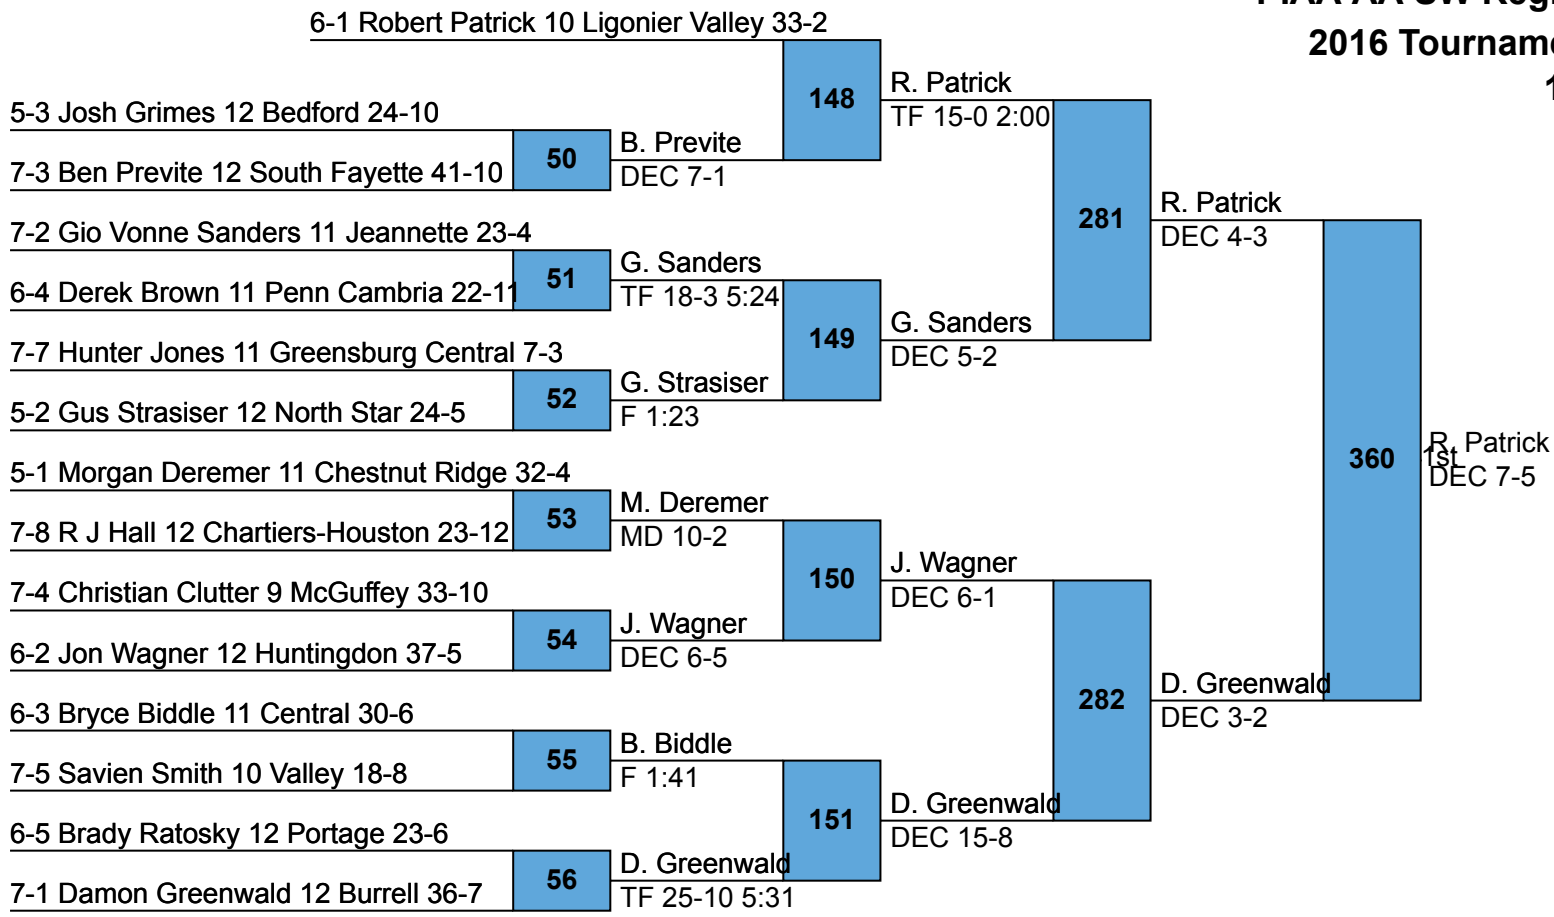

PIAA AA SW Region
2016 Tournament
106

PIAA AA SW Region
2016 Tournament
113

PIAA AA SW Region
2016 Tournament
120

**PIAA AA SW Region
2016 Tournament
126**

**PIAA AA SW Region
2016 Tournament
132**

PIAA AA SW Region
2016 Tournament
138

**PIAA AA SW Region
2016 Tournament
145**

**PIAA AA SW Region
2016 Tournament
152**

**PIAA AA SW Region
2016 Tournament
160**

PIAA AA SW Region
2016 Tournament
170

PIAA AA SW Region
2016 Tournament
182

PIAA AA SW Region
2016 Tournament
195

PIAA AA SW Region
2016 Tournament
220

PIAA AA SW Region
2016 Tournament
285