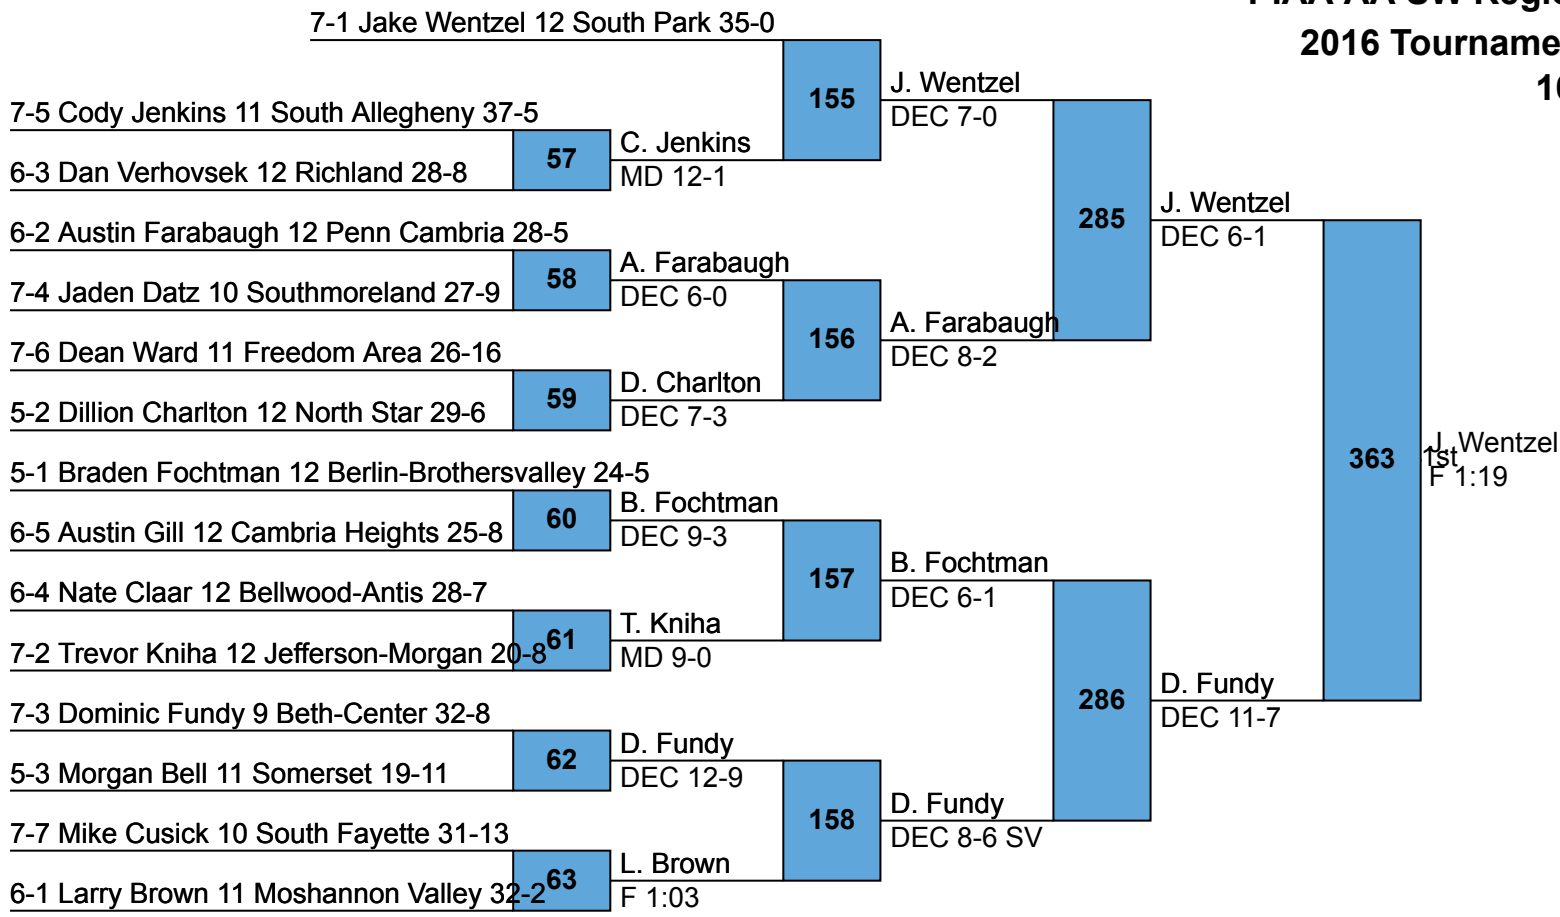

PIAA AA SW Region
2016 Tournament
106

PIAA AA SW Region
2016 Tournament
113

PIAA AA SW Region
2016 Tournament
120

**PIAA AA SW Region
2016 Tournament
126**

**PIAA AA SW Region
2016 Tournament
132**

PIAA AA SW Region
2016 Tournament
138

**PIAA AA SW Region
2016 Tournament
145**

**PIAA AA SW Region
2016 Tournament
152**

**PIAA AA SW Region
2016 Tournament
160**

PIAA AA SW Region
2016 Tournament
170

PIAA AA SW Region
2016 Tournament
182

PIAA AA SW Region
2016 Tournament
195

PIAA AA SW Region
2016 Tournament
220

PIAA AA SW Region
2016 Tournament
285