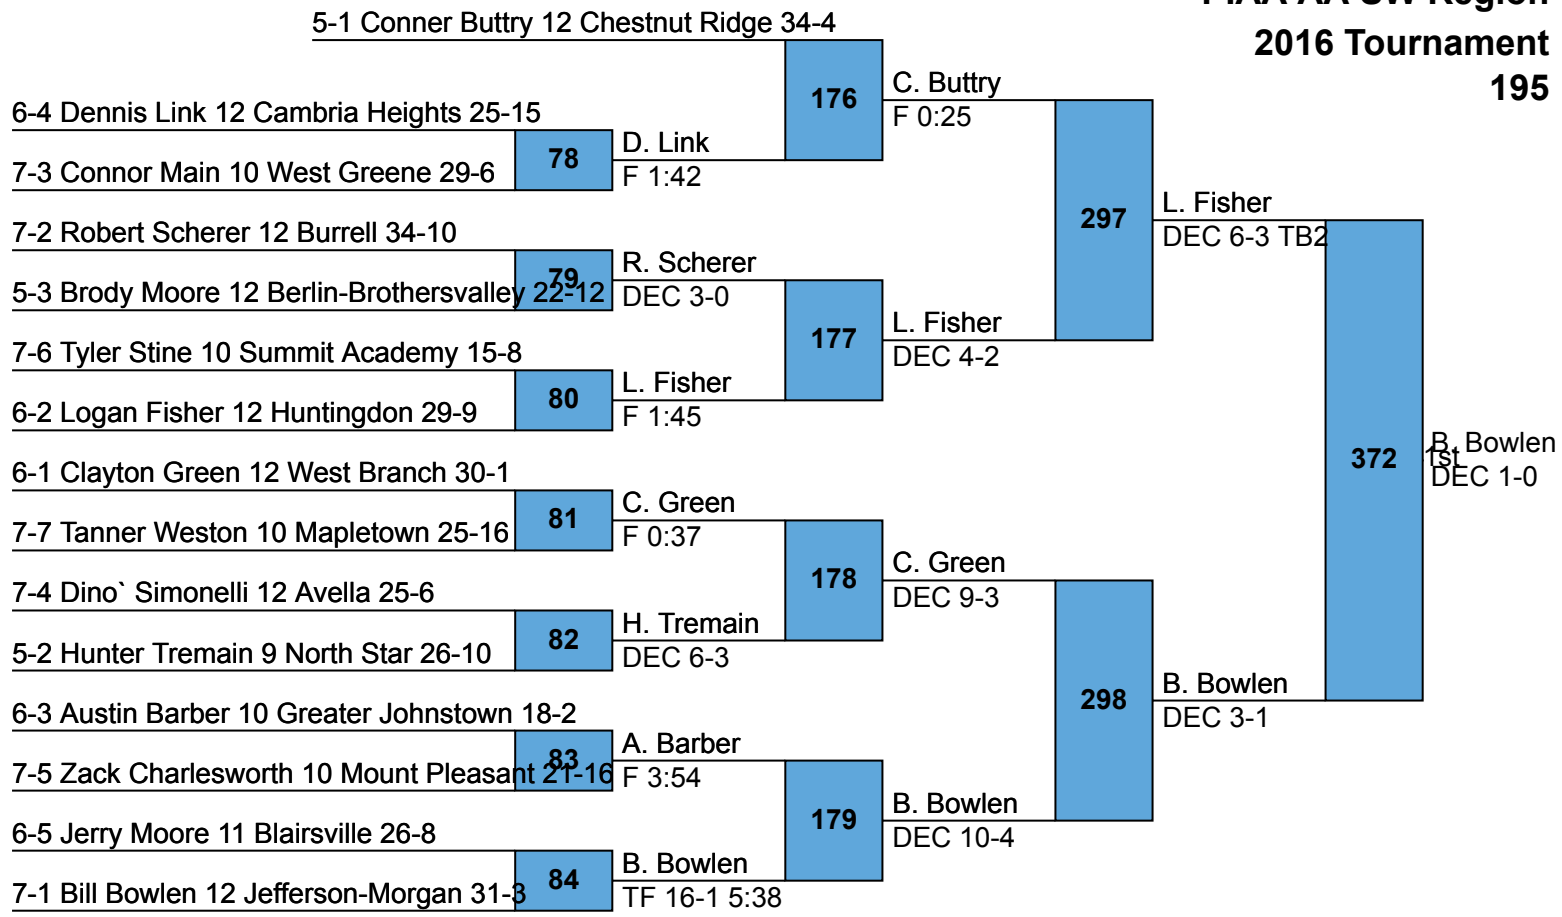

PIAA AA SW Region
2016 Tournament
106

PIAA AA SW Region
2016 Tournament
113

PIAA AA SW Region
2016 Tournament
120

**PIAA AA SW Region
2016 Tournament
126**

**PIAA AA SW Region
2016 Tournament
132**

PIAA AA SW Region
2016 Tournament
138

**PIAA AA SW Region
2016 Tournament
145**

**PIAA AA SW Region
2016 Tournament
152**

**PIAA AA SW Region
2016 Tournament
160**

PIAA AA SW Region
2016 Tournament
170

PIAA AA SW Region
2016 Tournament
182

PIAA AA SW Region
2016 Tournament
195

PIAA AA SW Region
2016 Tournament
220

PIAA AA SW Region
2016 Tournament
285