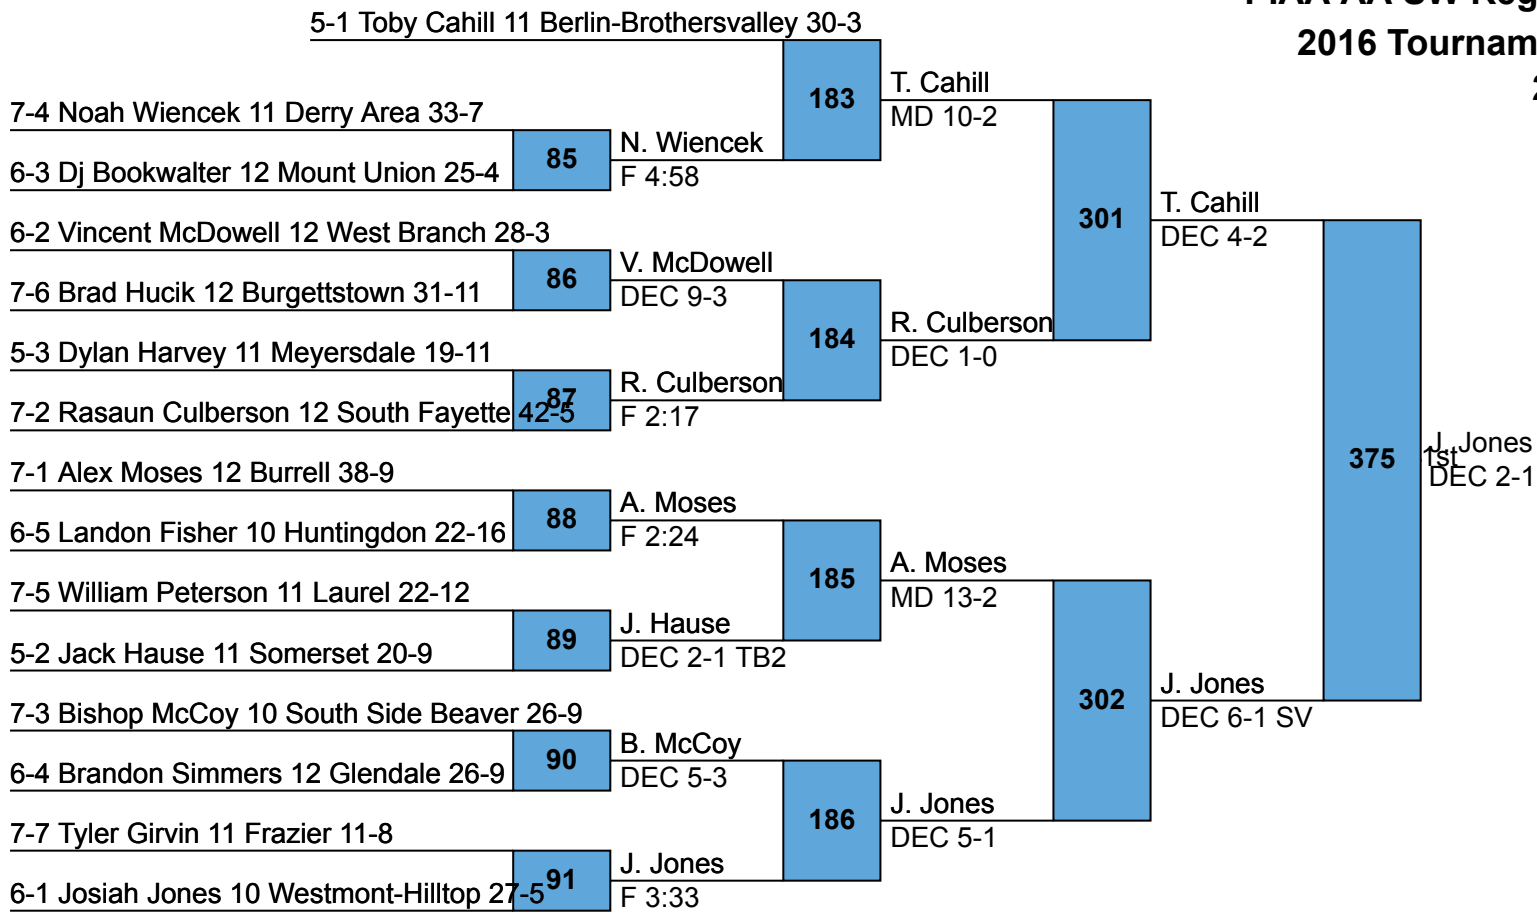

PIAA AA SW Region
2016 Tournament
106

PIAA AA SW Region
2016 Tournament
113

PIAA AA SW Region
2016 Tournament
120

**PIAA AA SW Region
2016 Tournament
126**

**PIAA AA SW Region
2016 Tournament
132**

PIAA AA SW Region
2016 Tournament
138

**PIAA AA SW Region
2016 Tournament
145**

**PIAA AA SW Region
2016 Tournament
152**

**PIAA AA SW Region
2016 Tournament
160**

PIAA AA SW Region
2016 Tournament
170

PIAA AA SW Region
2016 Tournament
182

PIAA AA SW Region
2016 Tournament
195

PIAA AA SW Region
2016 Tournament
220

PIAA AA SW Region
2016 Tournament
285