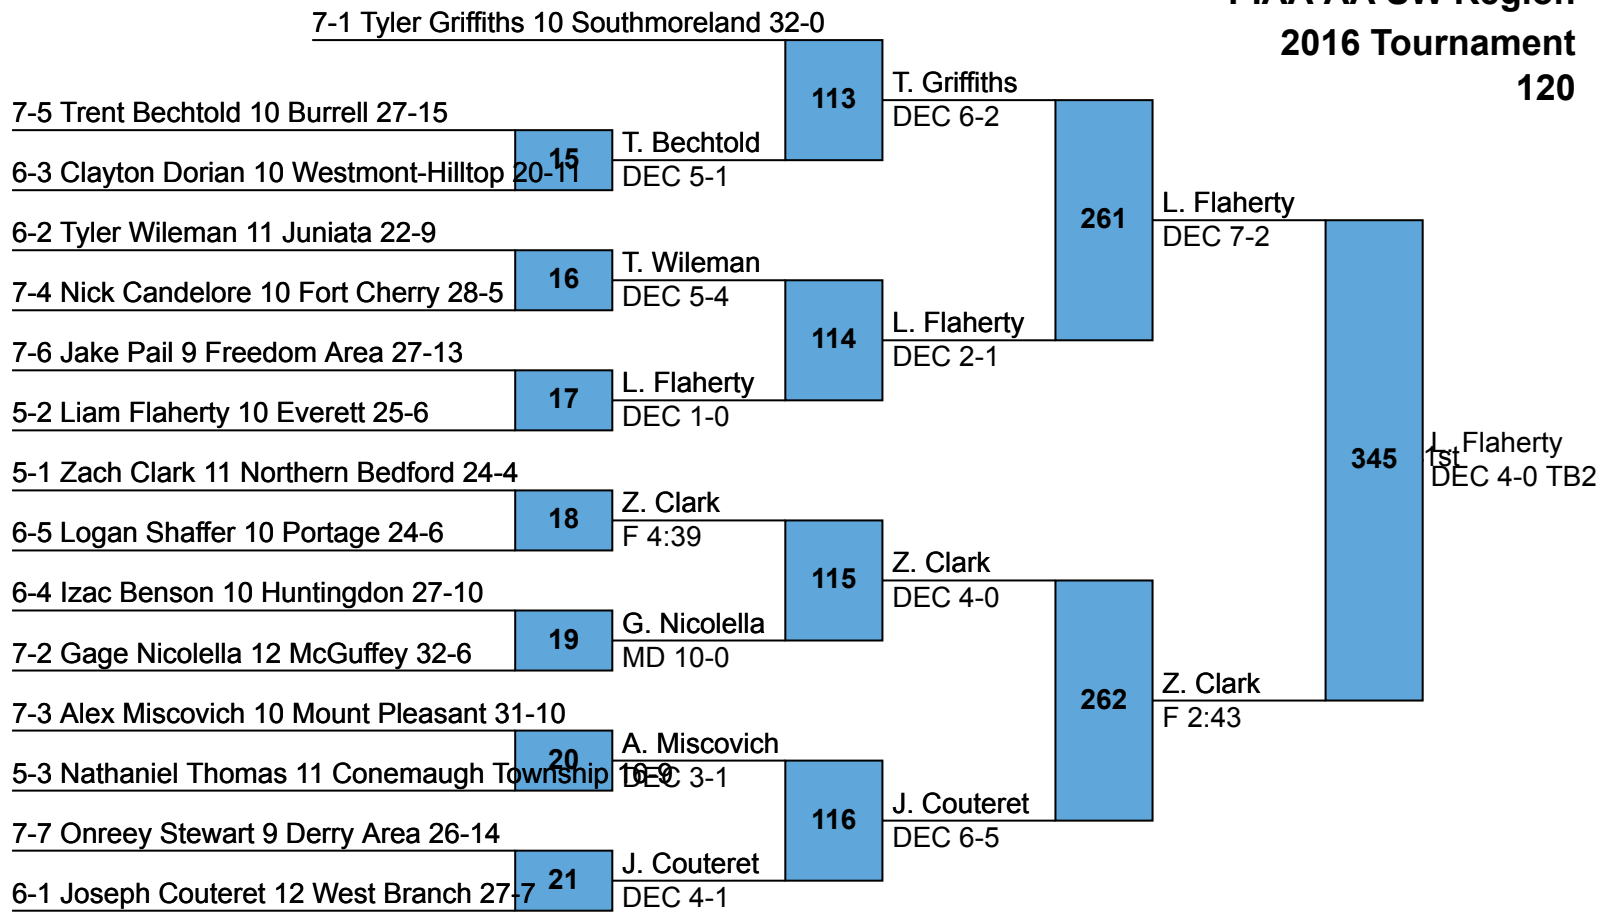

PIAA AA SW Region
2016 Tournament
106

PIAA AA SW Region
2016 Tournament
113

PIAA AA SW Region
2016 Tournament
120

**PIAA AA SW Region
2016 Tournament
126**

**PIAA AA SW Region
2016 Tournament
132**

PIAA AA SW Region
2016 Tournament
138

**PIAA AA SW Region
2016 Tournament
145**

**PIAA AA SW Region
2016 Tournament
152**

**PIAA AA SW Region
2016 Tournament
160**

PIAA AA SW Region
2016 Tournament
170

PIAA AA SW Region
2016 Tournament
182

PIAA AA SW Region
2016 Tournament
195