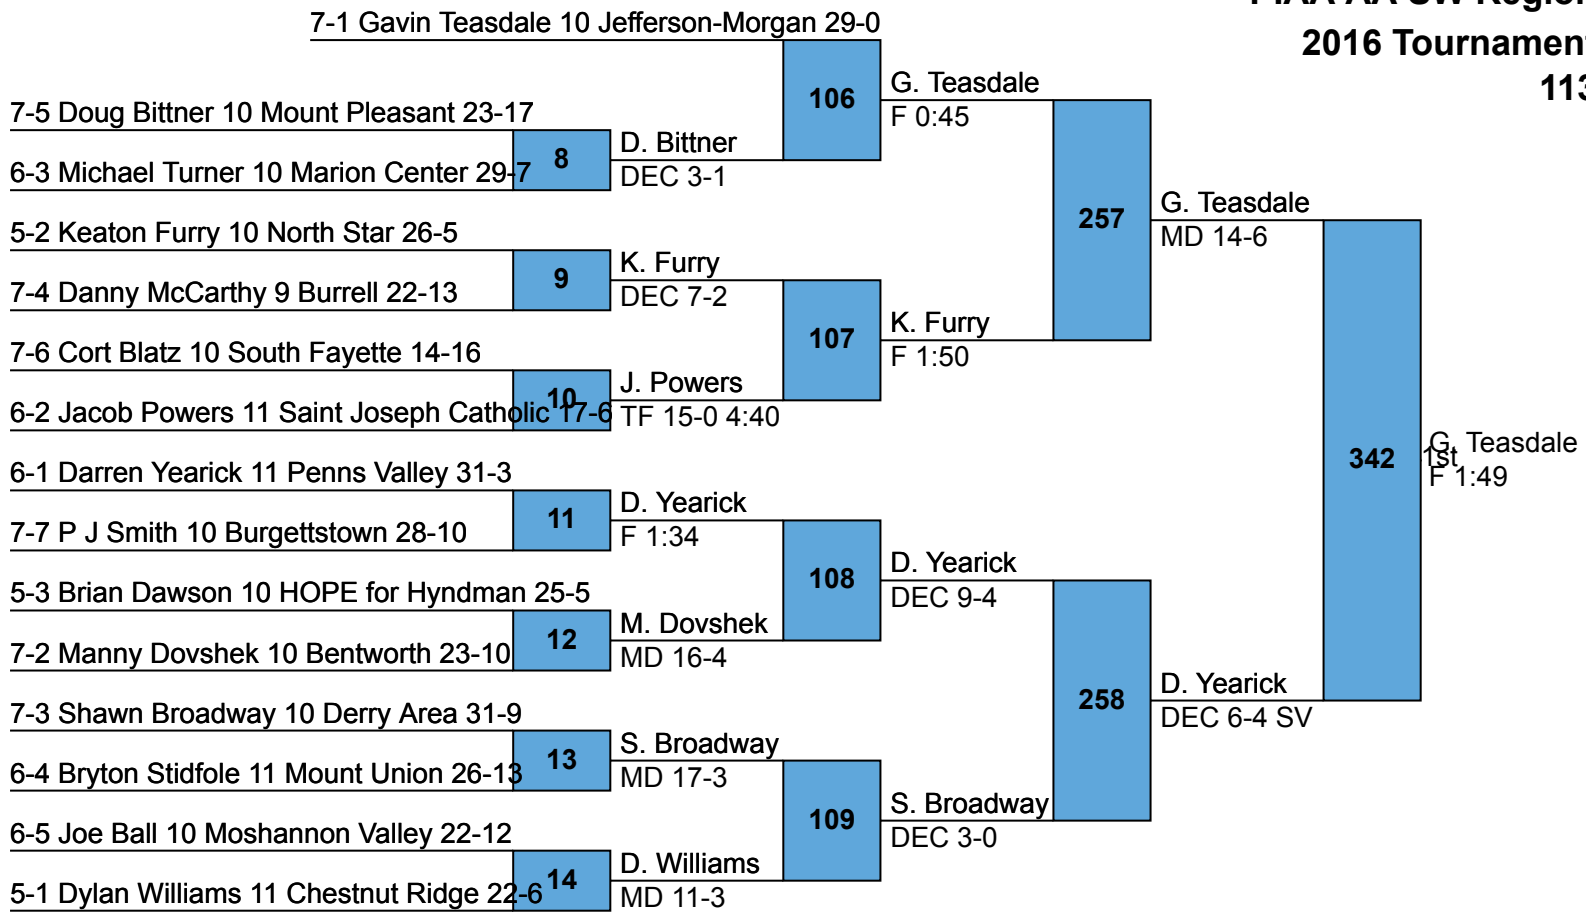

PIAA AA SW Region
2016 Tournament
106

PIAA AA SW Region
2016 Tournament
113

PIAA AA SW Region
2016 Tournament
120

**PIAA AA SW Region
2016 Tournament
126**

**PIAA AA SW Region
2016 Tournament
132**

PIAA AA SW Region
2016 Tournament
138

**PIAA AA SW Region
2016 Tournament
145**

**PIAA AA SW Region
2016 Tournament
152**

**PIAA AA SW Region
2016 Tournament
160**

PIAA AA SW Region
2016 Tournament
170

PIAA AA SW Region
2016 Tournament
182

PIAA AA SW Region
2016 Tournament
195

PIAA AA SW Region
2016 Tournament
220

PIAA AA SW Region
2016 Tournament
285