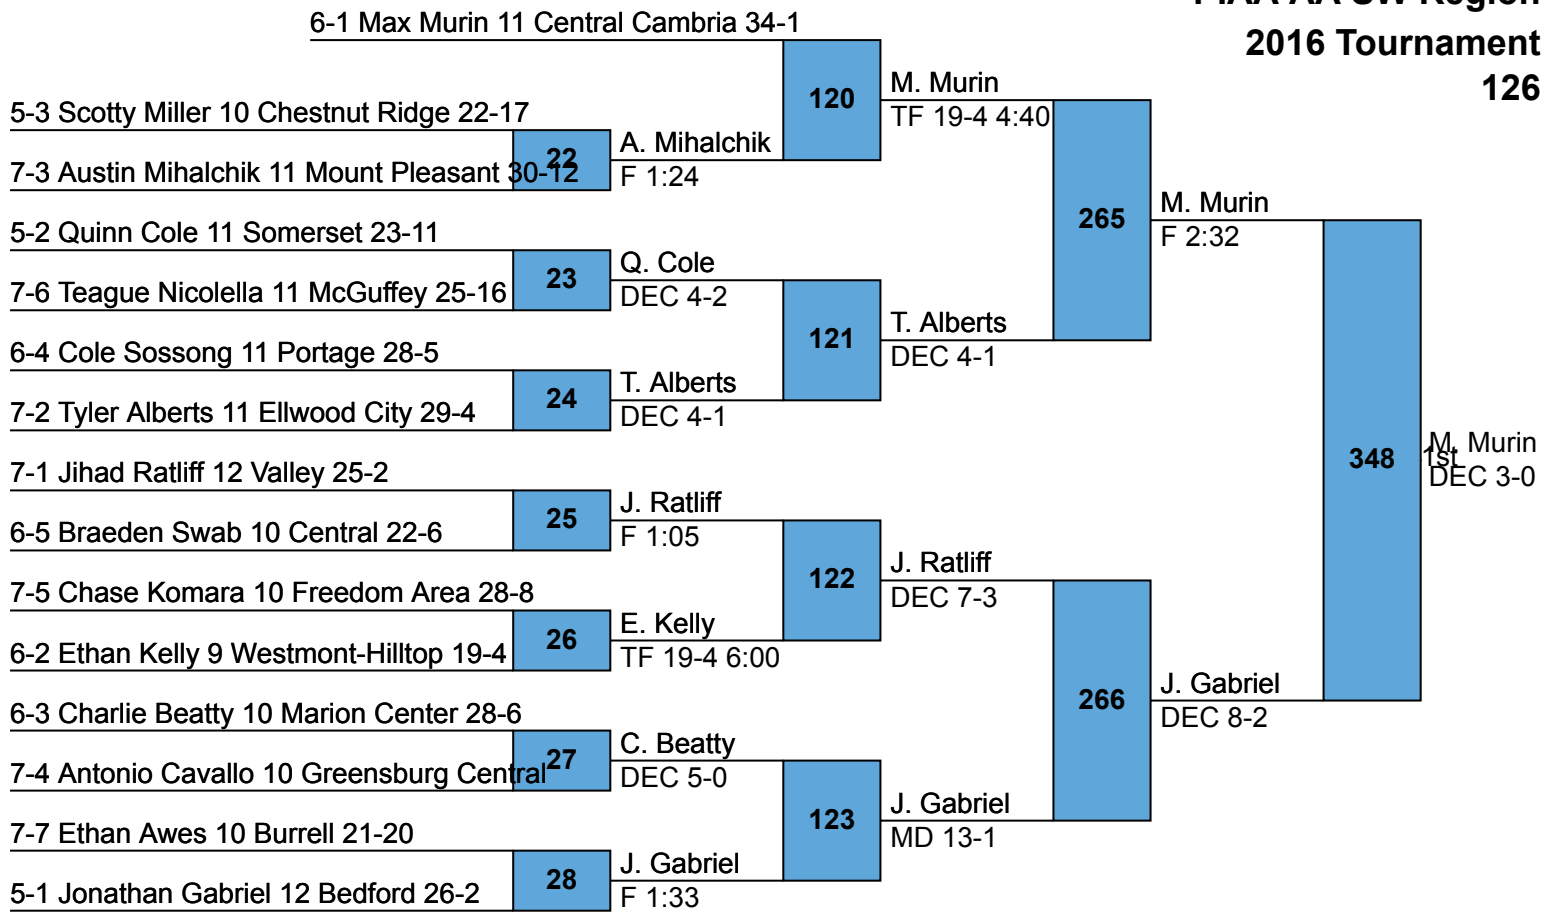

PIAA AA SW Region
2016 Tournament
106

PIAA AA SW Region
2016 Tournament
113

PIAA AA SW Region
2016 Tournament
120

**PIAA AA SW Region
2016 Tournament
126**

**PIAA AA SW Region
2016 Tournament
132**

PIAA AA SW Region
2016 Tournament
138

**PIAA AA SW Region
2016 Tournament
145**

**PIAA AA SW Region
2016 Tournament
152**

**PIAA AA SW Region
2016 Tournament
160**

PIAA AA SW Region
2016 Tournament
170

PIAA AA SW Region
2016 Tournament
182

PIAA AA SW Region
2016 Tournament
195