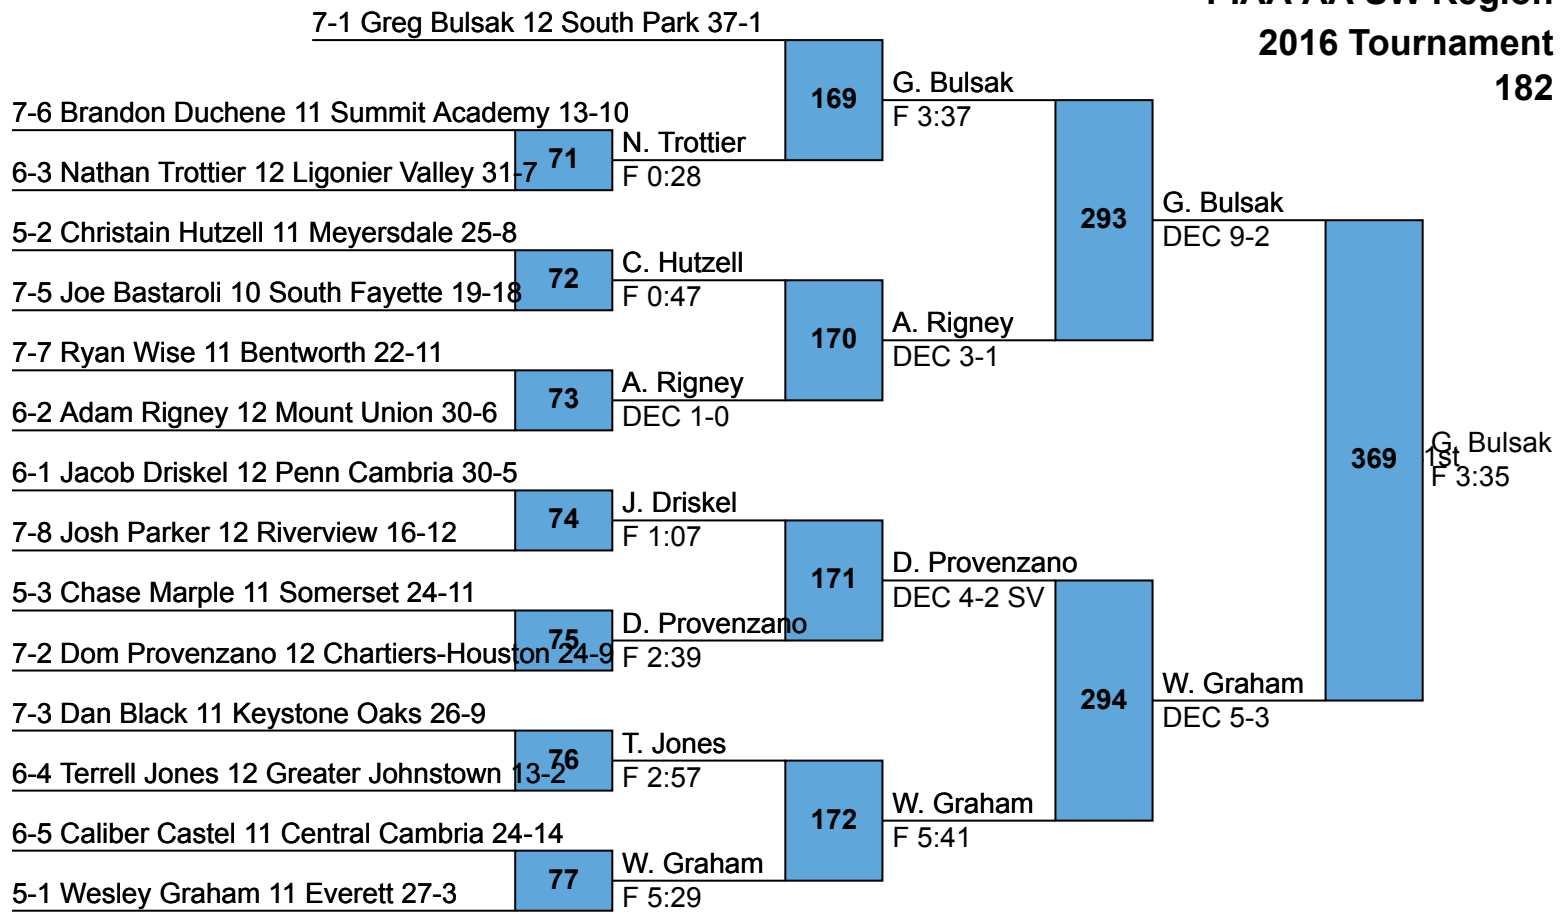

**PIAA AA SW Region
2016 Tournament
145**

**PIAA AA SW Region
2016 Tournament
152**

**PIAA AA SW Region
2016 Tournament
160**

PIAA AA SW Region
2016 Tournament
170

PIAA AA SW Region
2016 Tournament
182

PIAA AA SW Region
2016 Tournament
195