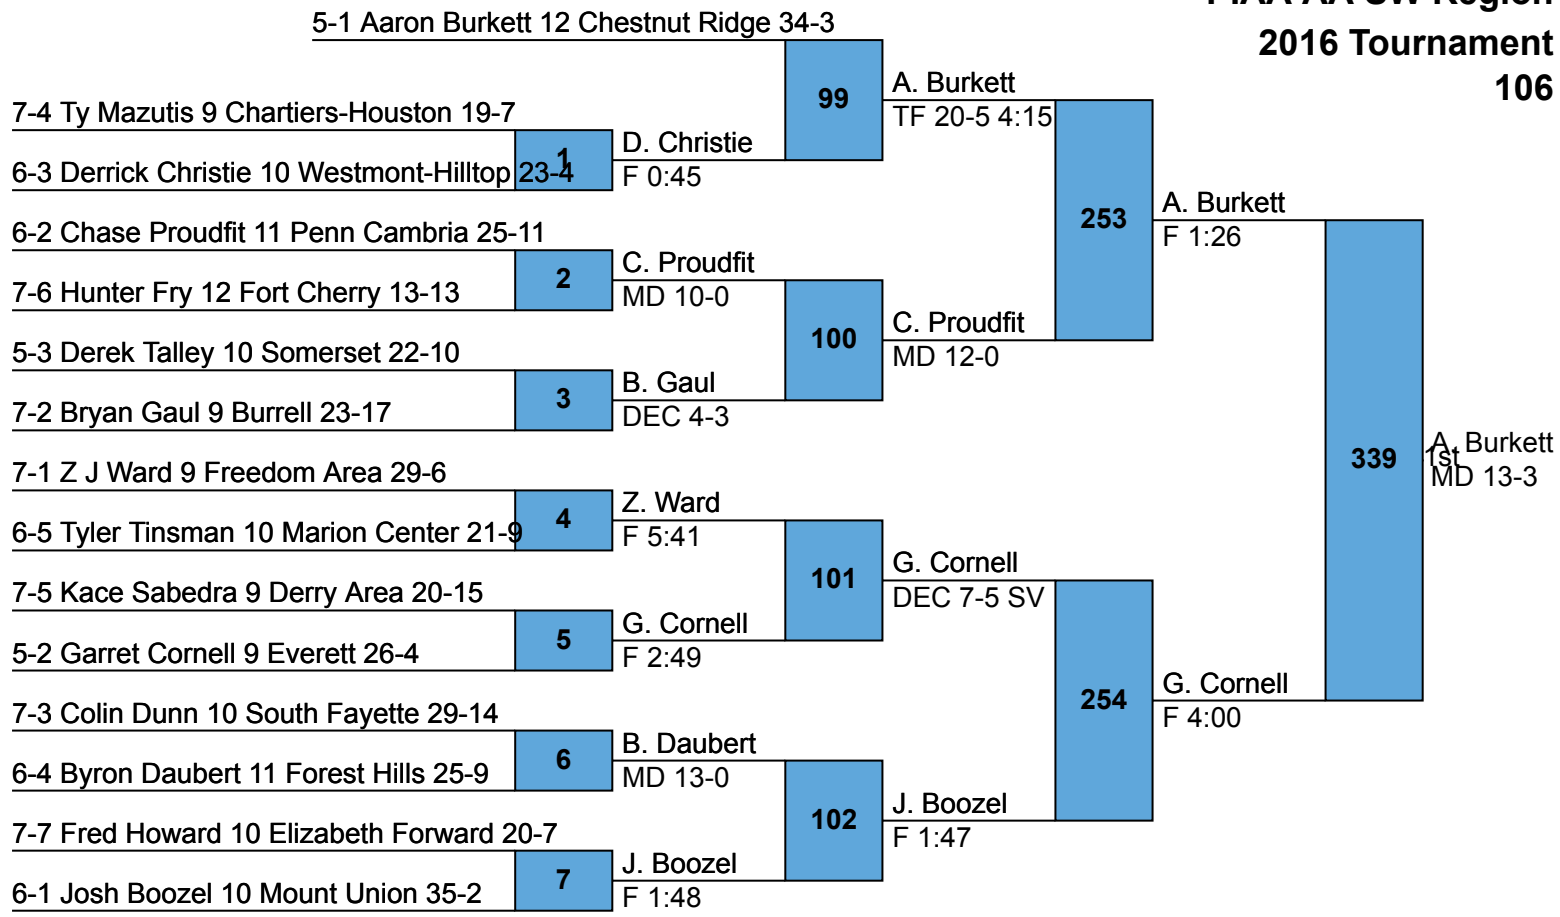

PIAA AA SW Region
2016 Tournament
106

PIAA AA SW Region
2016 Tournament
113

PIAA AA SW Region
2016 Tournament
120

**PIAA AA SW Region
2016 Tournament
126**

**PIAA AA SW Region
2016 Tournament
132**

PIAA AA SW Region
2016 Tournament
138

**PIAA AA SW Region
2016 Tournament
145**

**PIAA AA SW Region
2016 Tournament
152**

**PIAA AA SW Region
2016 Tournament
160**

PIAA AA SW Region
2016 Tournament
170

PIAA AA SW Region
2016 Tournament
182

PIAA AA SW Region
2016 Tournament
195