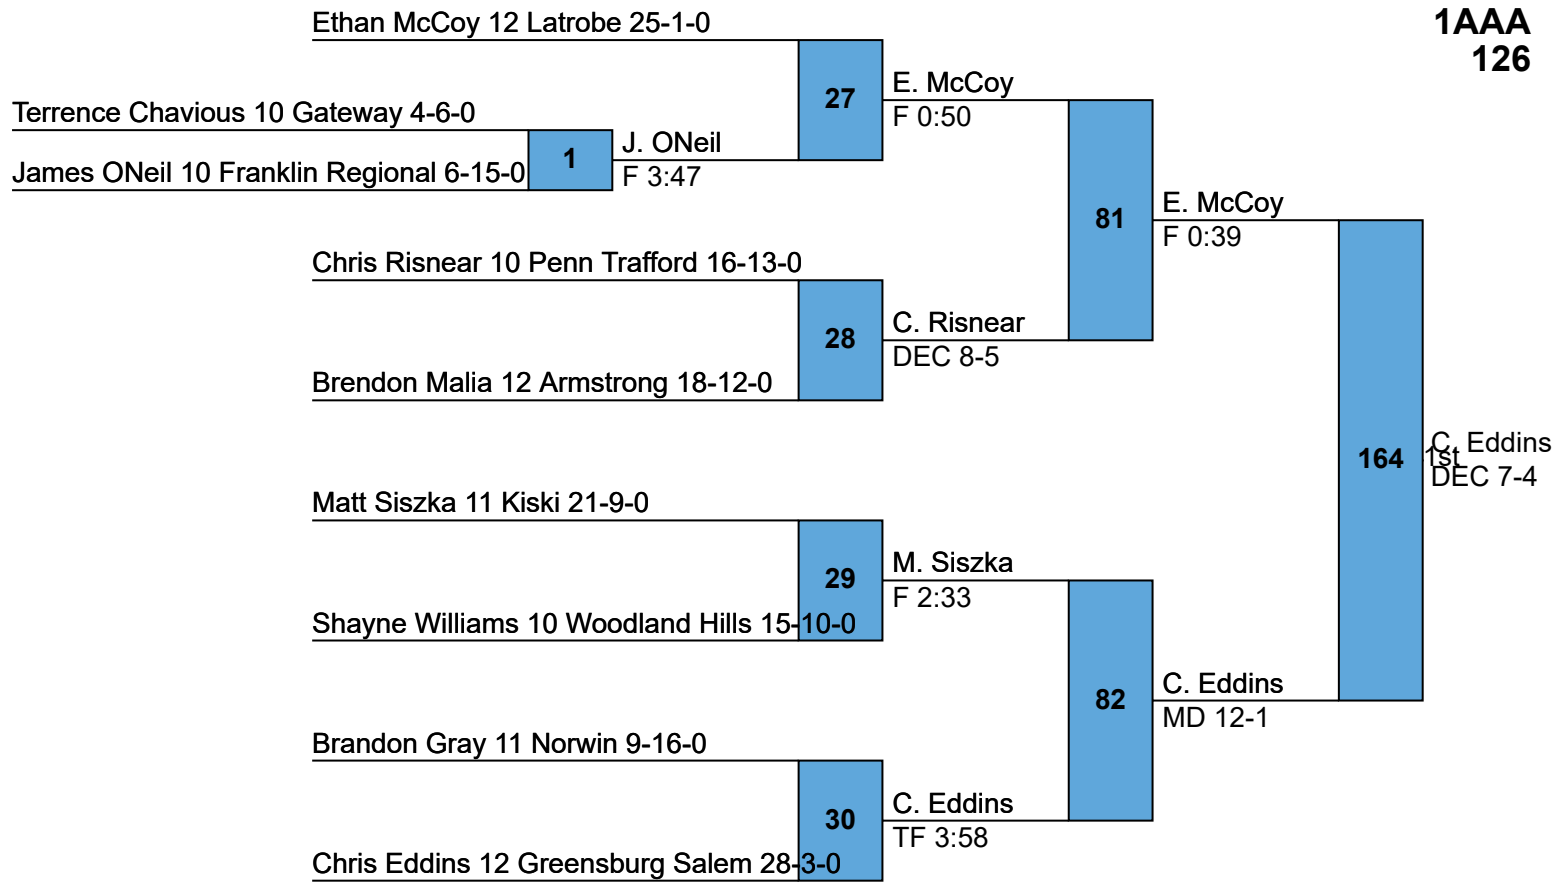

PIAA AAA District VII Section I

1AAA
126