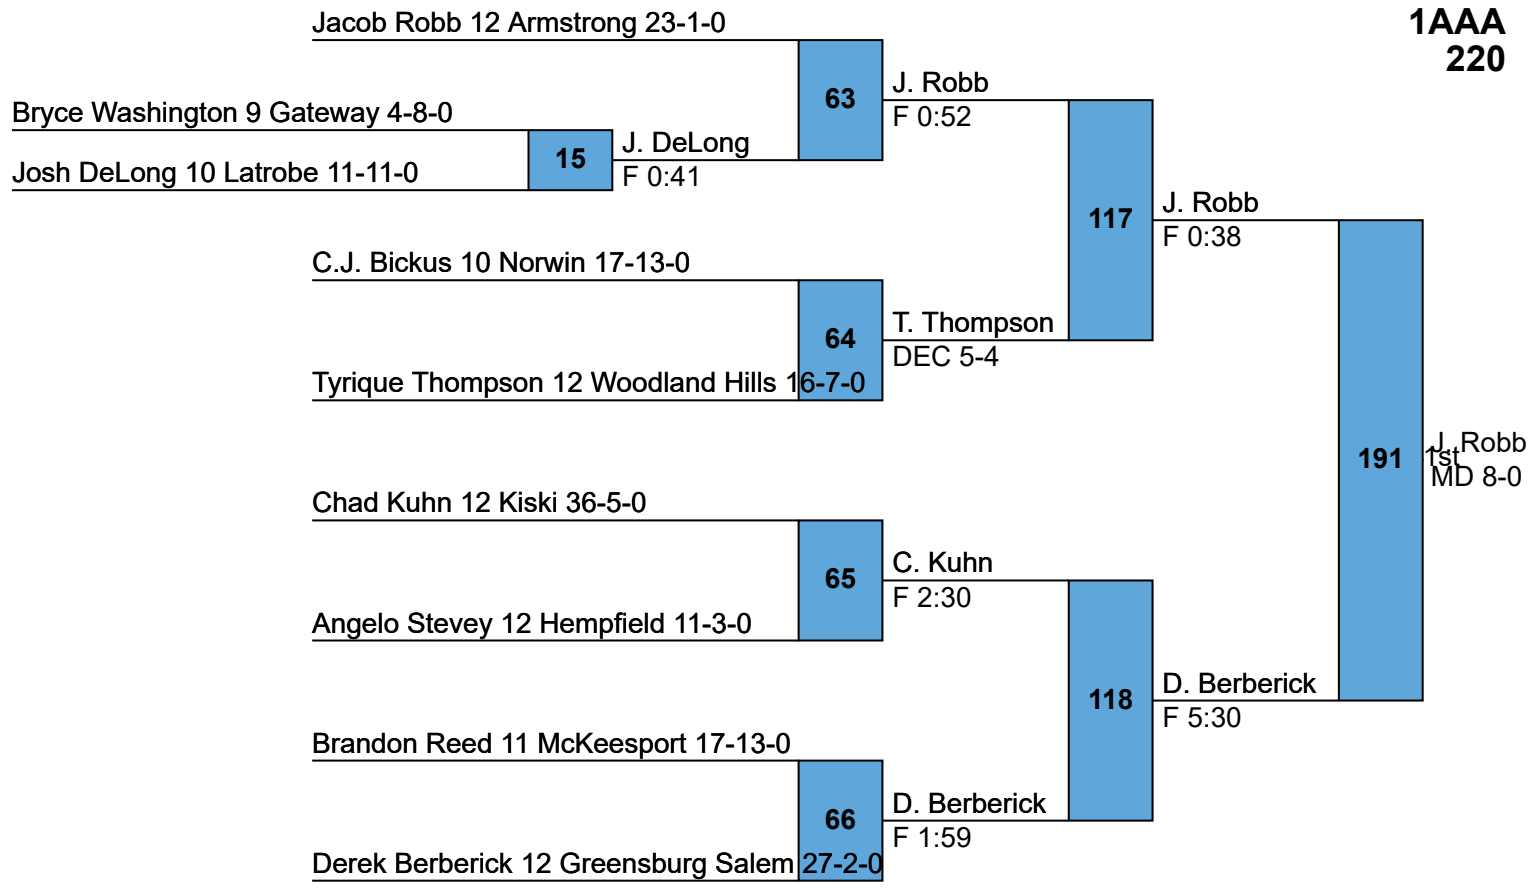

PIAA AAA District VII Section I

1AAA
220