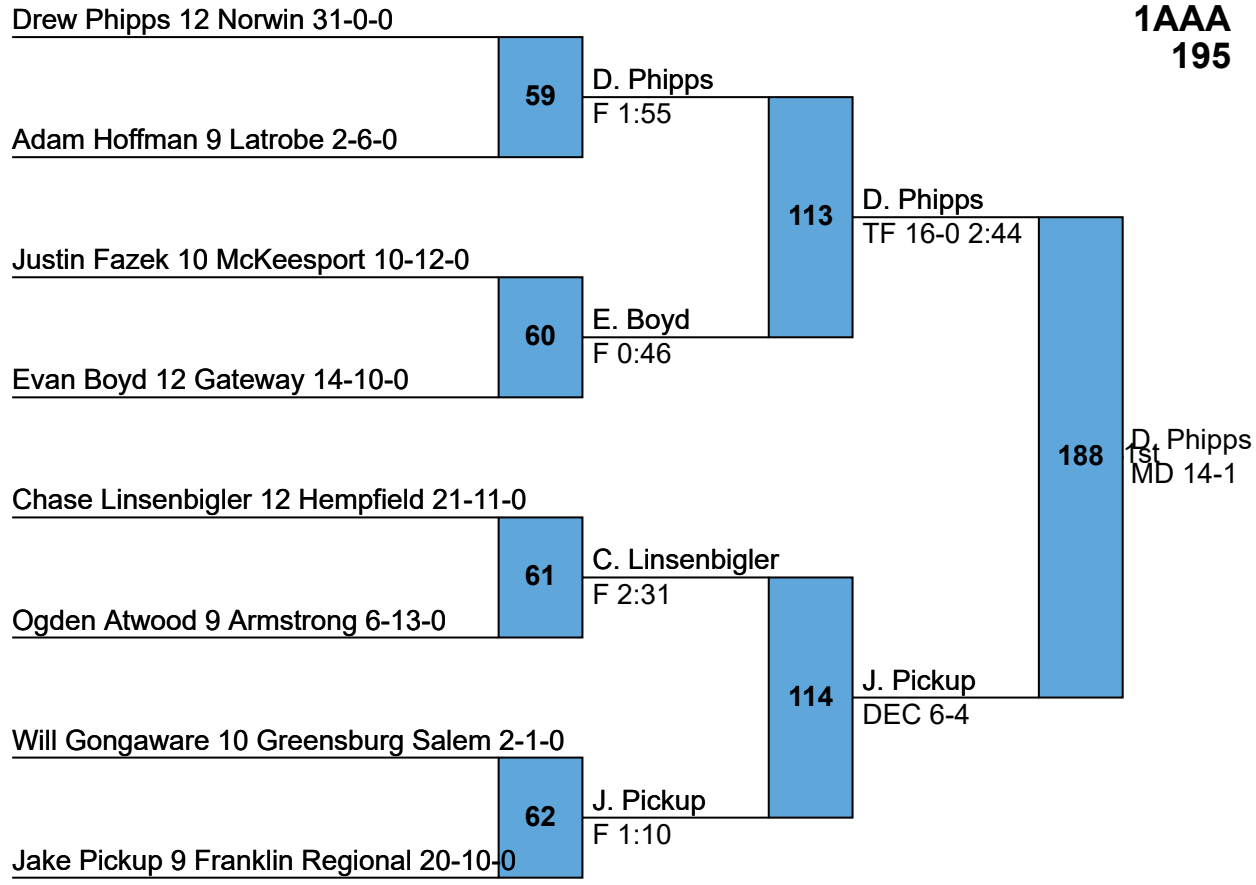

PIAA AAA District VII Section I

1AAA
195