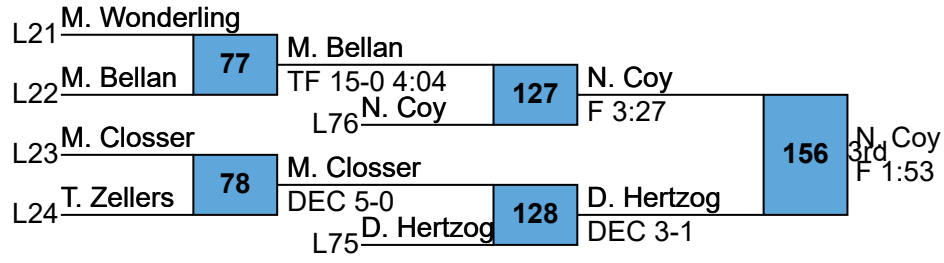

PIAA AAA District VII Section I

1AAA
113