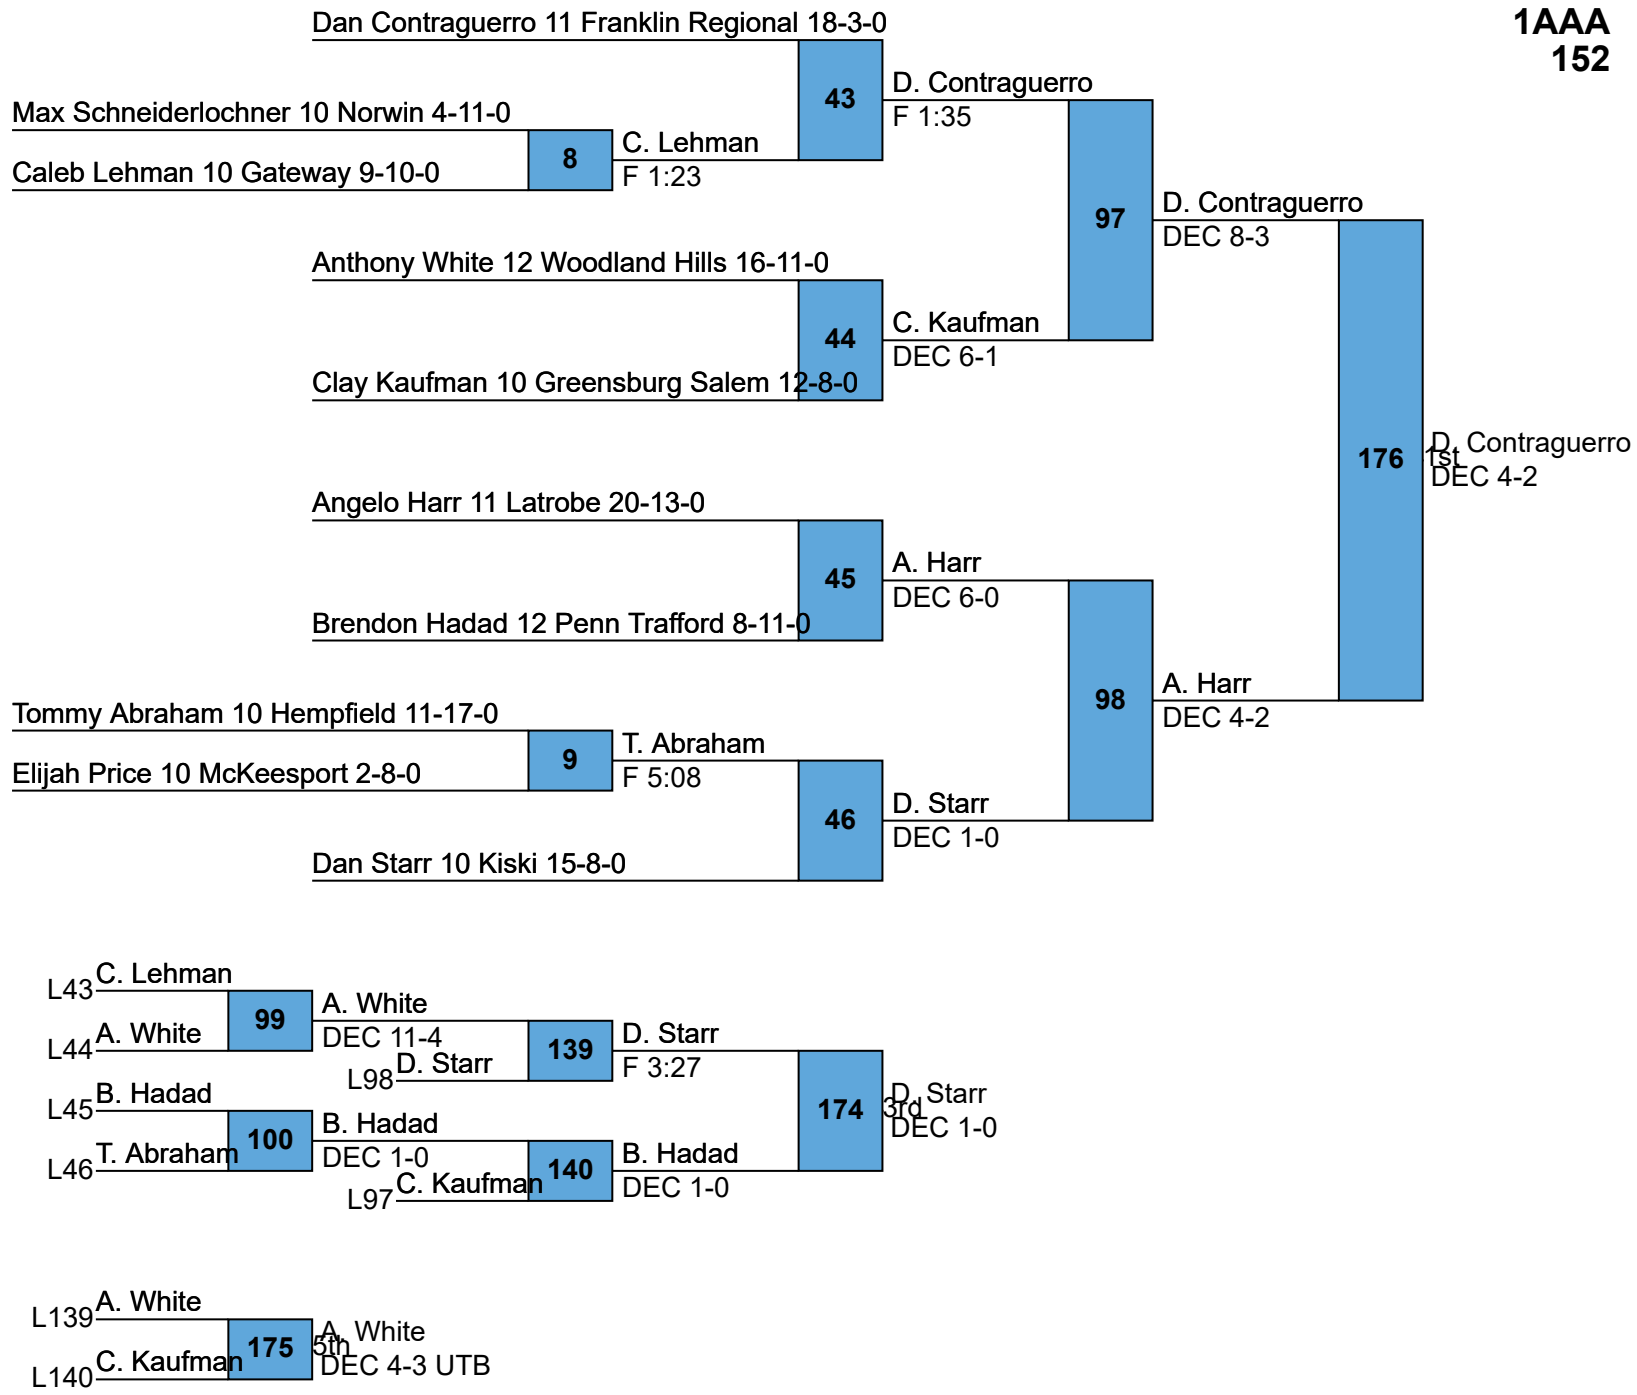

PIAA AAA District VII Section I
1AAA
152