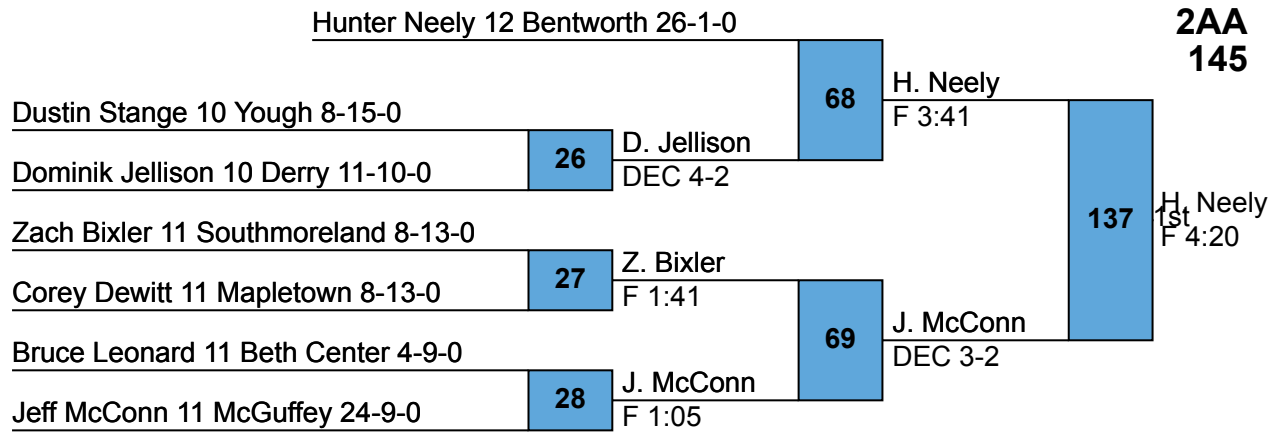

PIAA AA District VII Section II

2AA
145