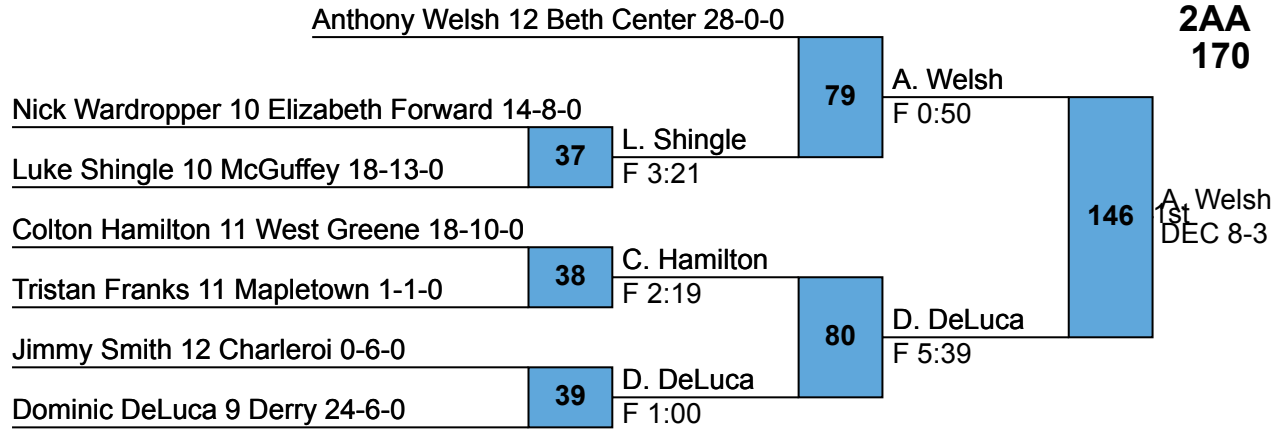

L107 C. Nemcheck

L108 J. Vargo **142**

J. Vargo
5th
DEC 8-2

PIAA AA District VII Section II

2AA
170

PIAA AA District VII Section II

2AA
182

Ryan Wise 11 Bentworth 19-7-0