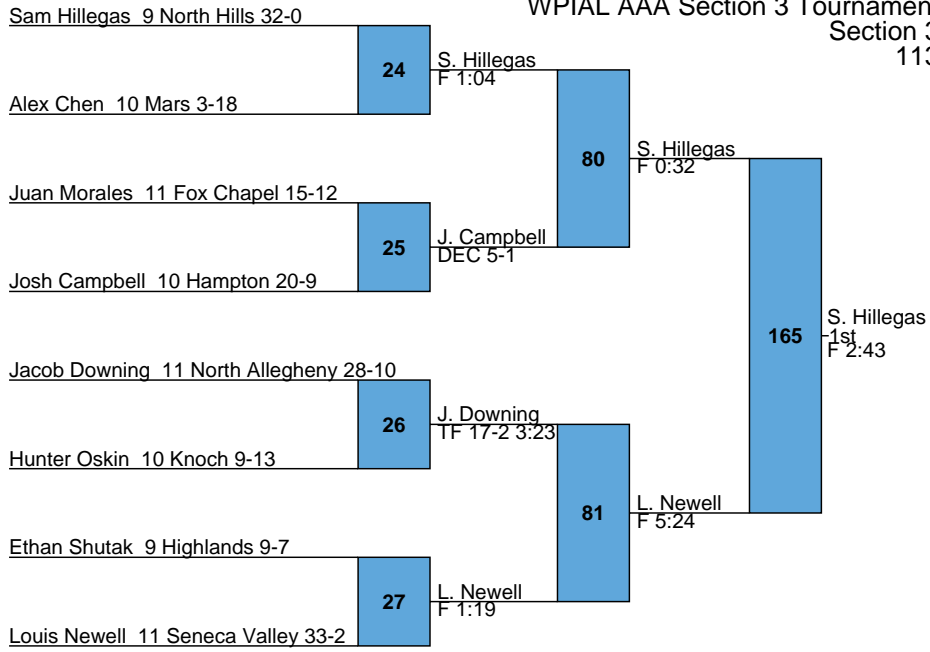

WPIAL AAA Section 3 Tournament  
Section 3  
106

WPIAL AAA Section 3 Tournament  
Section 3  
113

WPIAL AAA Section 3 Tournament  
Section 3  
120

WPIAL AAA Section 3 Tournament  
Section 3  
126

WPIAL AAA Section 3 Tournament  
Section 3  
132

WPIAL AAA Section 3 Tournament  
Section 3  
138

WPIAL AAA Section 3 Tournament  
Section 3  
145

WPIAL AAA Section 3 Tournament  
Section 3  
152

WPIAL AAA Section 3 Tournament  
Section 3  
160

WPIAL AAA Section 3 Tournament  
Section 3  
170

WPIAL AAA Section 3 Tournament  
Section 3  
182

WPIAL AAA Section 3 Tournament  
Section 3  
195

Jake Woodley 12 North Allegheny 39-2

Zach Shaver 9 Pine Richland 5-10

64

J. Woodley  
TF 19-4 4:13

120

J. Woodley  
TF 25-10 5:44