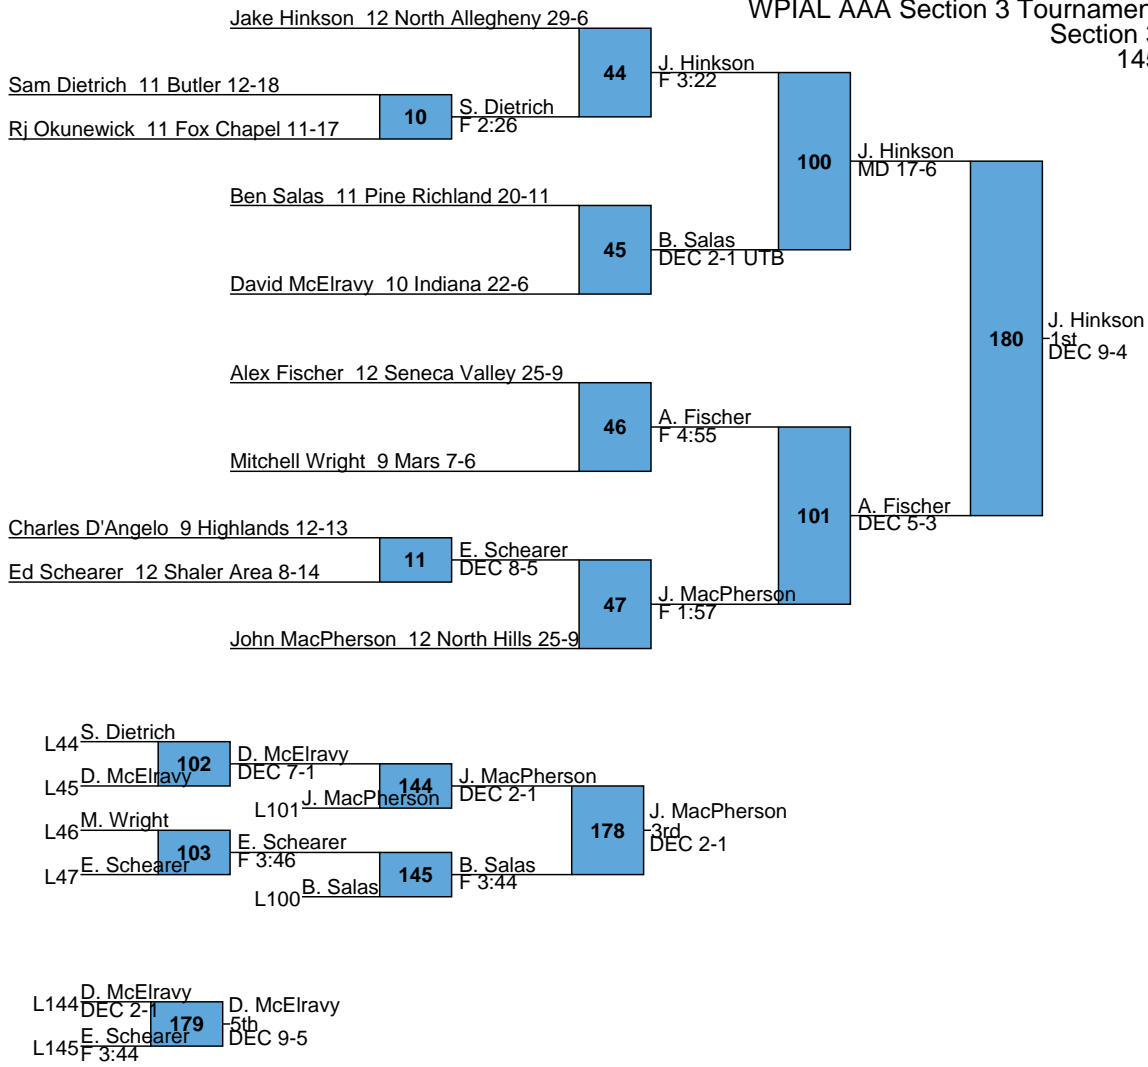

WPIAL AAA Section 3 Tournament  
Section 3  
106

WPIAL AAA Section 3 Tournament  
Section 3  
113

WPIAL AAA Section 3 Tournament  
Section 3  
120

WPIAL AAA Section 3 Tournament  
Section 3  
126

WPIAL AAA Section 3 Tournament  
Section 3  
132

WPIAL AAA Section 3 Tournament  
Section 3  
138

WPIAL AAA Section 3 Tournament  
Section 3  
145

WPIAL AAA Section 3 Tournament  
Section 3  
152

WPIAL AAA Section 3 Tournament  
Section 3  
160

WPIAL AAA Section 3 Tournament  
Section 3  
170

WPIAL AAA Section 3 Tournament  
Section 3  
182

WPIAL AAA Section 3 Tournament  
Section 3  
195

Jake Woodley 12 North Allegheny 39-2

Zach Shaver 9 Pine Richland 5-10

64

J. Woodley  
TF 19-4 4:13

120

J. Woodley  
TF 25-10 5:44