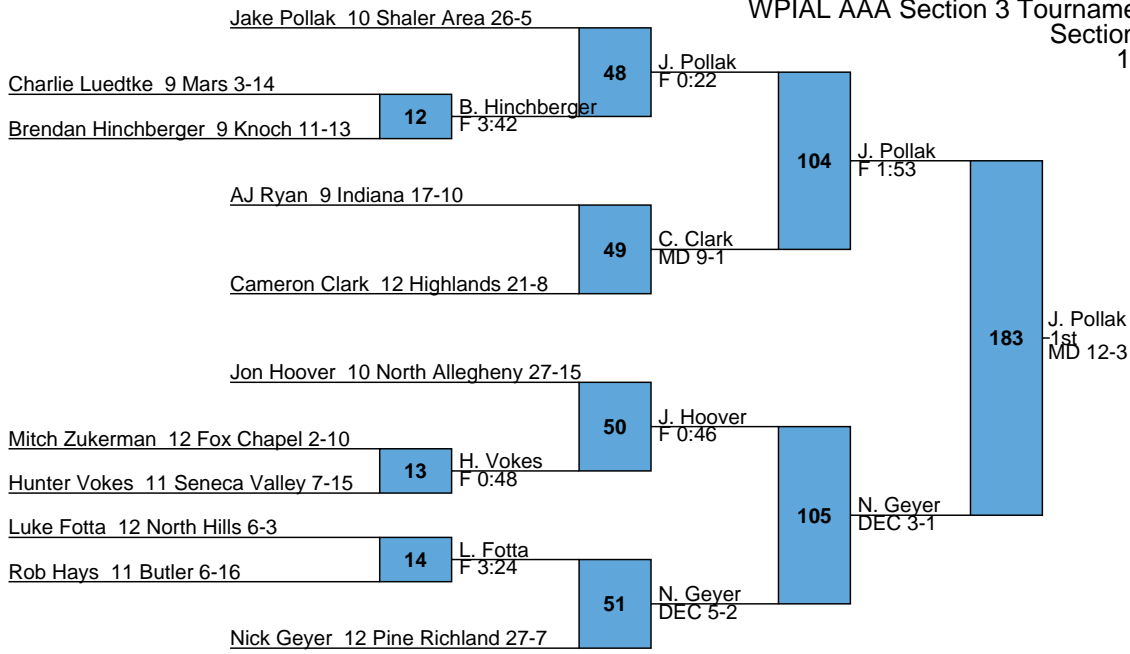

WPIAL AAA Section 3 Tournament  
Section 3  
106

WPIAL AAA Section 3 Tournament  
Section 3  
113

WPIAL AAA Section 3 Tournament  
Section 3  
120

WPIAL AAA Section 3 Tournament  
Section 3  
126

WPIAL AAA Section 3 Tournament  
Section 3  
132

WPIAL AAA Section 3 Tournament  
Section 3  
138

WPIAL AAA Section 3 Tournament  
Section 3  
145

WPIAL AAA Section 3 Tournament  
Section 3  
152

WPIAL AAA Section 3 Tournament  
Section 3  
160

WPIAL AAA Section 3 Tournament  
Section 3  
170

WPIAL AAA Section 3 Tournament  
Section 3  
182

WPIAL AAA Section 3 Tournament  
Section 3  
195

Jake Woodley 12 North Allegheny 39-2

Zach Shaver 9 Pine Richland 5-10

64

J. Woodley  
TF 19-4 4:13

120

J. Woodley  
TF 25-10 5:44