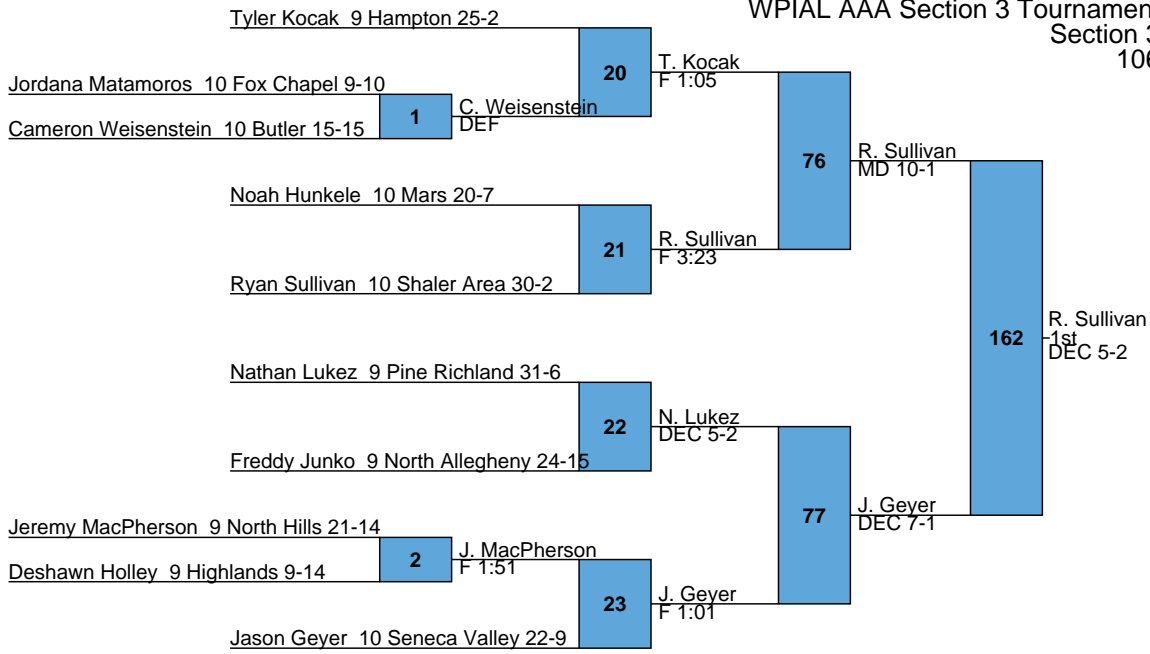

WPIAL AAA Section 3 Tournament  
Section 3  
106

WPIAL AAA Section 3 Tournament  
Section 3  
113

WPIAL AAA Section 3 Tournament  
Section 3  
120

WPIAL AAA Section 3 Tournament  
Section 3  
126

WPIAL AAA Section 3 Tournament  
Section 3  
132

WPIAL AAA Section 3 Tournament  
Section 3  
138

WPIAL AAA Section 3 Tournament  
Section 3  
145

WPIAL AAA Section 3 Tournament  
Section 3  
152

WPIAL AAA Section 3 Tournament  
Section 3  
160

WPIAL AAA Section 3 Tournament  
Section 3  
170

WPIAL AAA Section 3 Tournament  
Section 3  
182

WPIAL AAA Section 3 Tournament  
Section 3  
195

Jake Woodley 12 North Allegheny 39-2

Zach Shaver 9 Pine Richland 5-10

64

J. Woodley  
TF 19-4 4:13

120

J. Woodley  
TF 25-10 5:44