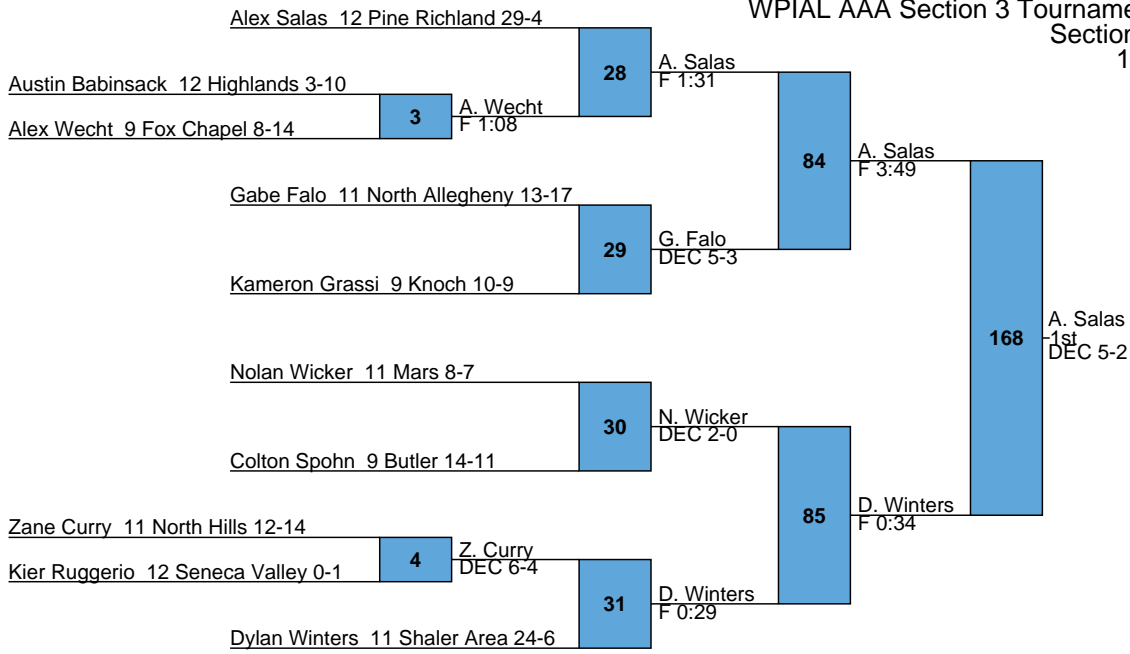

WPIAL AAA Section 3 Tournament  
Section 3  
106

WPIAL AAA Section 3 Tournament  
Section 3  
113

WPIAL AAA Section 3 Tournament  
Section 3  
120

WPIAL AAA Section 3 Tournament  
Section 3  
126

WPIAL AAA Section 3 Tournament  
Section 3  
132

WPIAL AAA Section 3 Tournament  
Section 3  
138

WPIAL AAA Section 3 Tournament  
Section 3  
145

WPIAL AAA Section 3 Tournament  
Section 3  
152

WPIAL AAA Section 3 Tournament  
Section 3  
160

WPIAL AAA Section 3 Tournament  
Section 3  
170

WPIAL AAA Section 3 Tournament  
Section 3  
182

WPIAL AAA Section 3 Tournament  
Section 3  
195

Jake Woodley 12 North Allegheny 39-2

Zach Shaver 9 Pine Richland 5-10

64

J. Woodley  
TF 19-4 4:13

120

J. Woodley  
TF 25-10 5:44