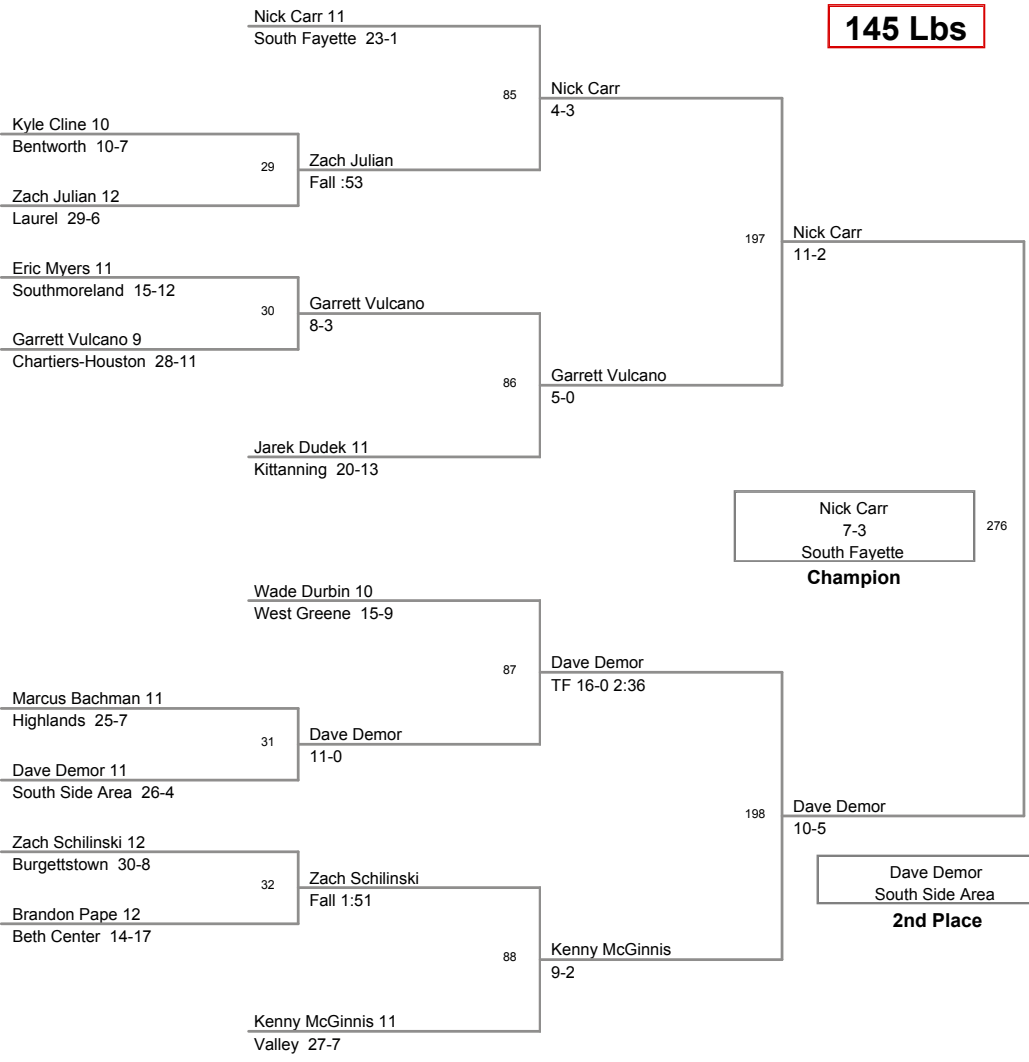

2010 District 7AA
2010 District 7 Division

103 Lbs

2010 District 7AA
2010 District 7 Division

112 Lbs

2010 District 7AA
2010 District 7 Division

119 Lbs

2010 District 7AA
2010 District 7 Division

125 Lbs

2010 District 7AA
2010 District 7 Division

130 Lbs

2010 District 7AA
2010 District 7 Division

135 Lbs

2010 District 7AA
2010 District 7 Division

140 Lbs

2010 District 7AA
2010 District 7 Division

145 Lbs

2010 District 7AA
2010 District 7 Division

152 Lbs

2010 District 7AA
2010 District 7 Division

160 Lbs

2010 District 7AA
2010 District 7 Division

171 Lbs

2010 District 7AA
2010 District 7 Division

189 Lbs

2010 District 7AA
2010 District 7 Division

215 Lbs

2010 District 7AA
2010 District 7 Division

285 Lbs