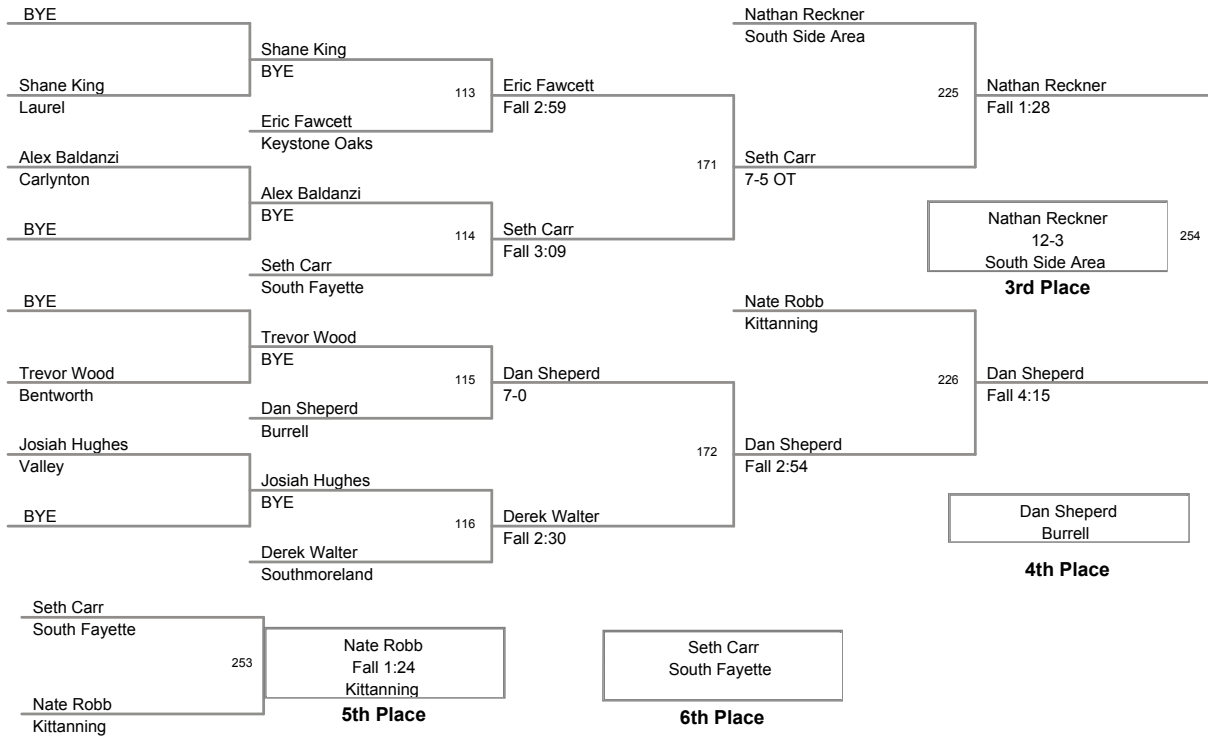

2010 District 7AA
2010 District 7 Division

103 Lbs

2010 District 7AA
2010 District 7 Division

112 Lbs

2010 District 7AA
2010 District 7 Division

119 Lbs

2010 District 7AA
2010 District 7 Division

125 Lbs