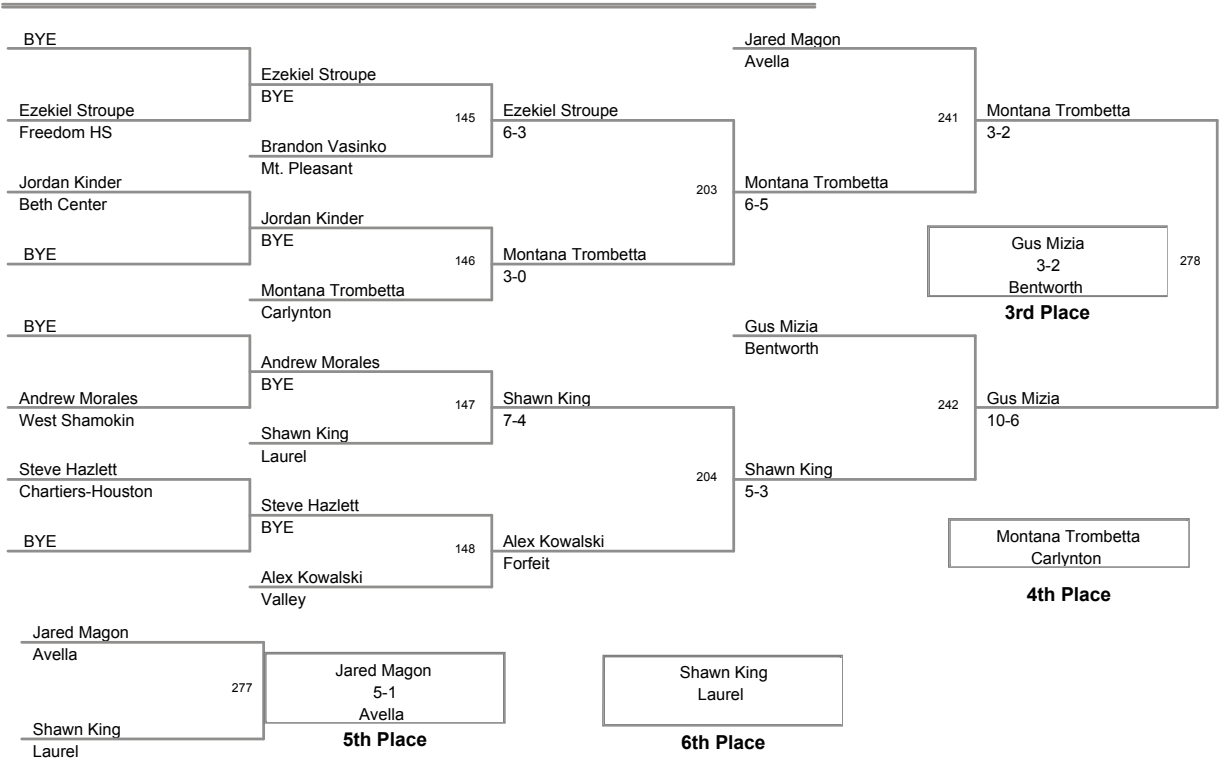

2010 District 7AA
2010 District 7 Division

152 Lbs