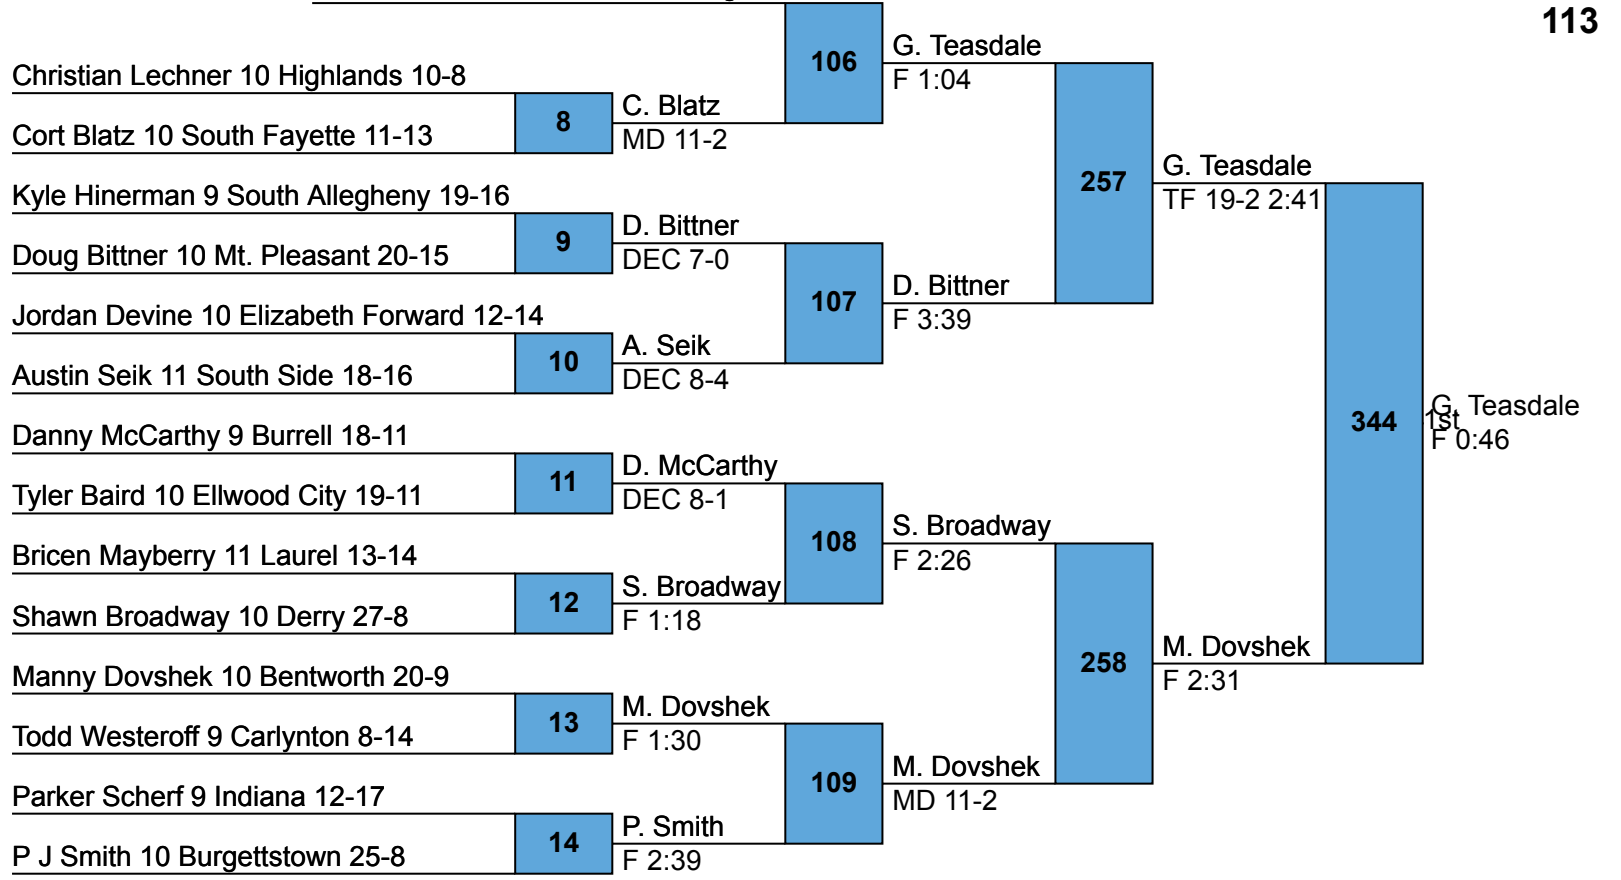

PIAA AA District VII  
2016 AA  
106

Z J Ward 9 Freedom 26-6

Fred Howard 10 Elizabeth Forward 18-5

PIAA AA District VII  
2016 AA  
113

Gavin Teasdale 10 Jefferson Morgan 26-0

PIAA AA District VII  
2016 AA  
120

PIAA AA District VII  
2016 AA  
170

Anthony Welsh 12 Beth Center 30-0

PIAA AA District VII  
2016 AA  
182

PIAA AA District VII  
2016 AA  
195

PIAA AA District VII  
2016 AA  
220