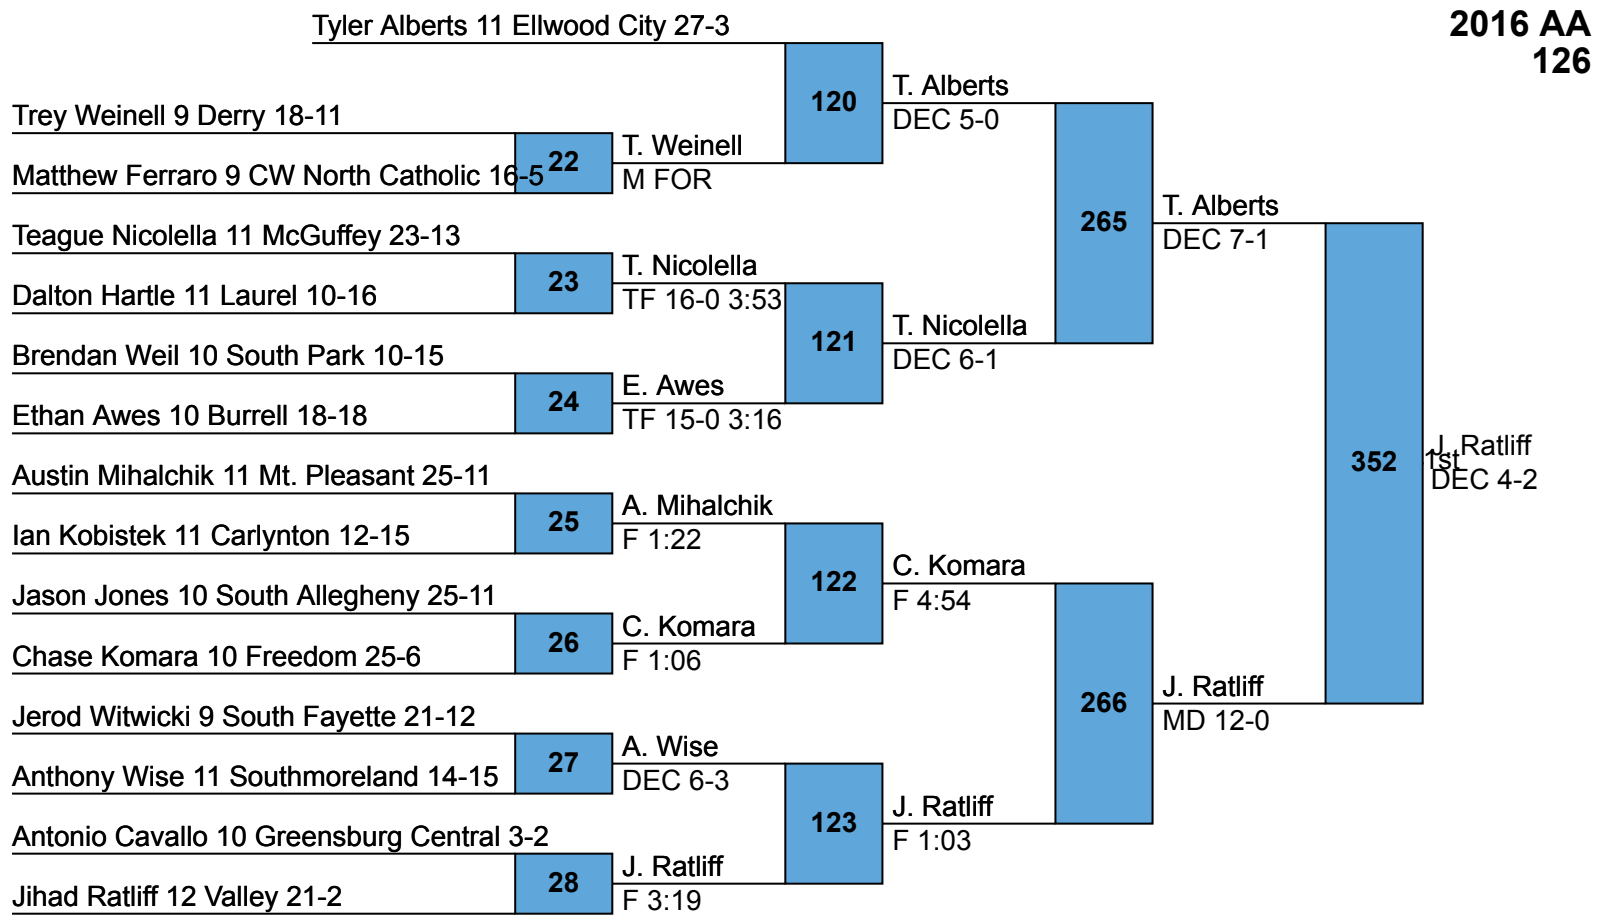

PIAA AA District VII
2016 AA
126