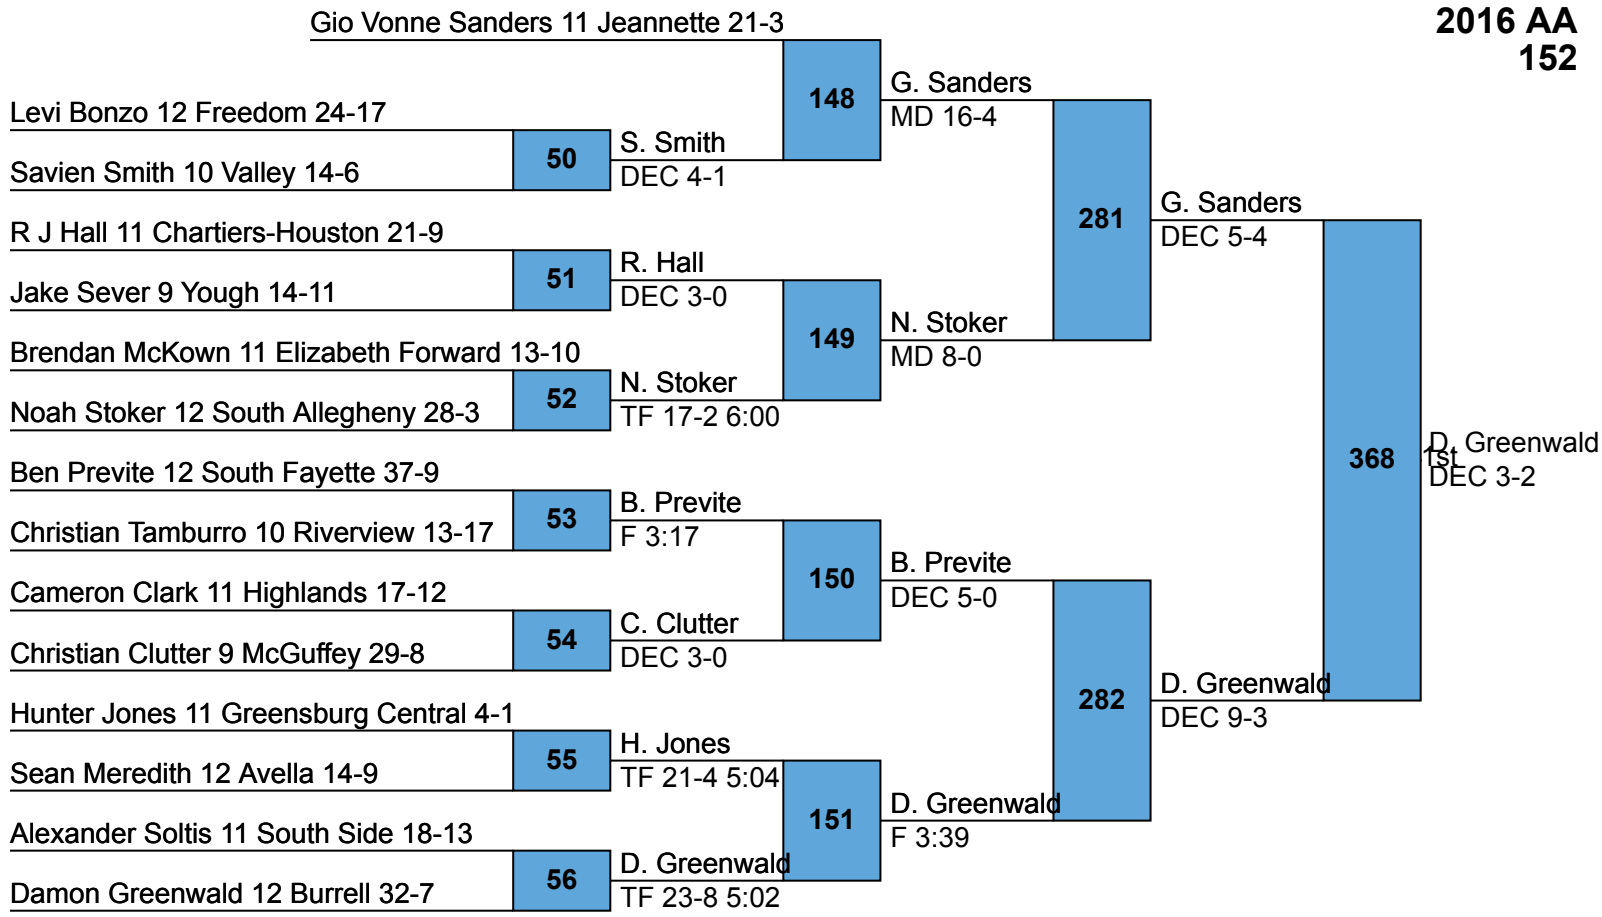

PIAA AA District VII  
2016 AA  
106

Z J Ward 9 Freedom 26-6

Fred Howard 10 Elizabeth Forward 18-5

PIAA AA District VII  
2016 AA  
113

Gavin Teasdale 10 Jefferson Morgan 26-0

PIAA AA District VII  
2016 AA  
120

PIAA AA District VII  
2016 AA  
126

PIAA AA District VII  
2016 AA  
132

PIAA AA District VII  
2016 AA  
138

PIAA AA District VII  
2016 AA  
145

PIAA AA District VII  
2016 AA  
152

PIAA AA District VII  
2016 AA  
160

PIAA AA District VII  
2016 AA  
170

Anthony Welsh 12 Beth Center 30-0

PIAA AA District VII  
2016 AA  
182

PIAA AA District VII  
2016 AA  
195

PIAA AA District VII  
2016 AA  
220