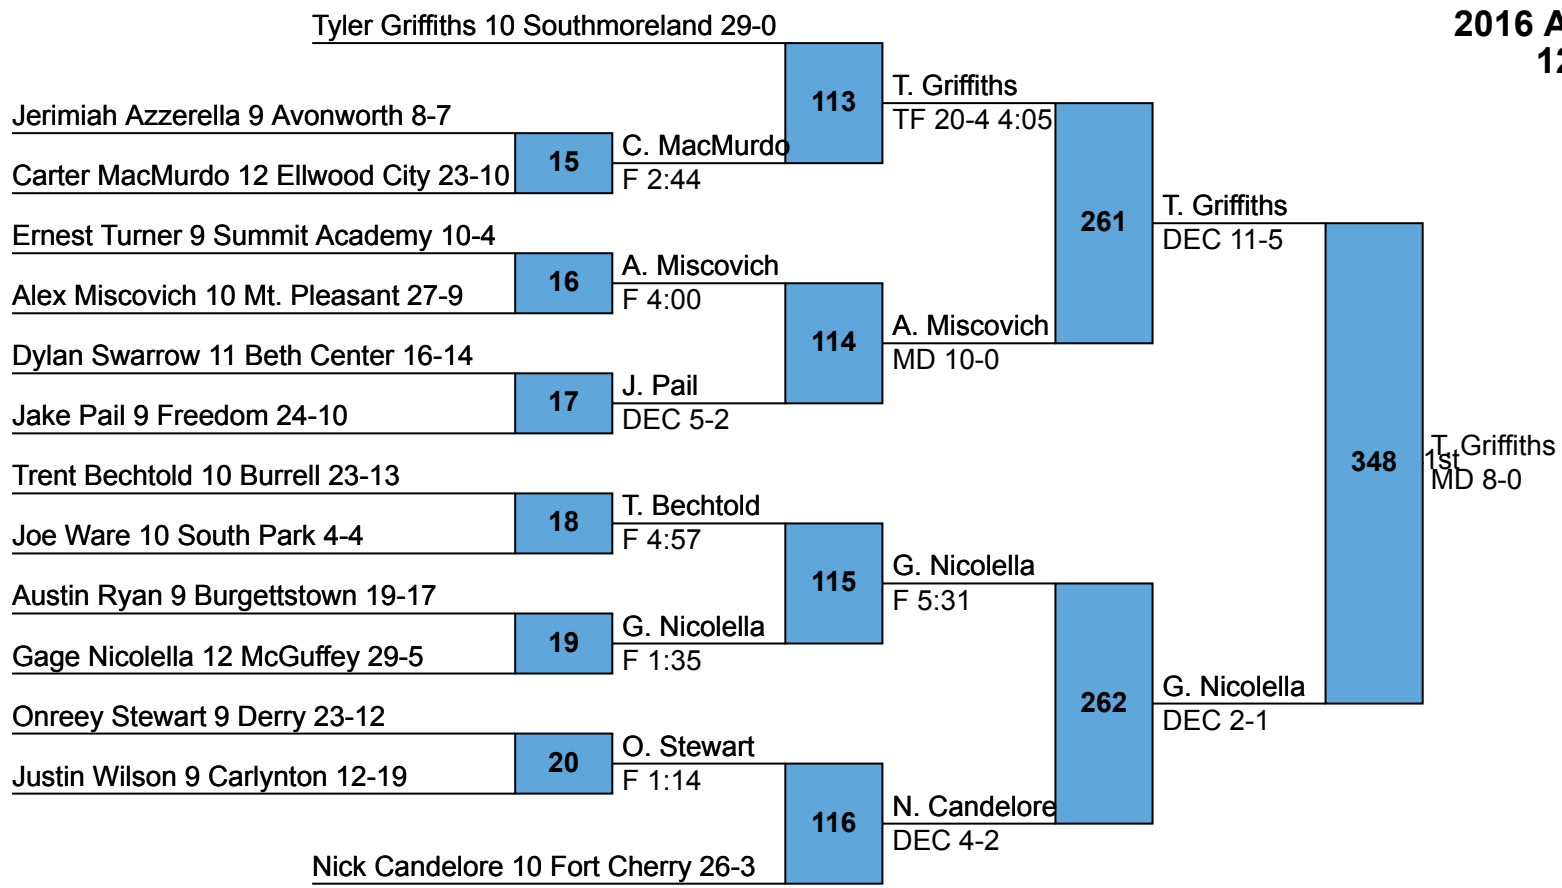

PIAA AA District VII  
2016 AA  
106

Z J Ward 9 Freedom 26-6

Fred Howard 10 Elizabeth Forward 18-5

PIAA AA District VII  
2016 AA  
113

Gavin Teasdale 10 Jefferson Morgan 26-0

PIAA AA District VII  
2016 AA  
120

PIAA AA District VII  
2016 AA  
170

Anthony Welsh 12 Beth Center 30-0

PIAA AA District VII  
2016 AA  
182

PIAA AA District VII  
2016 AA  
195

PIAA AA District VII  
2016 AA  
220