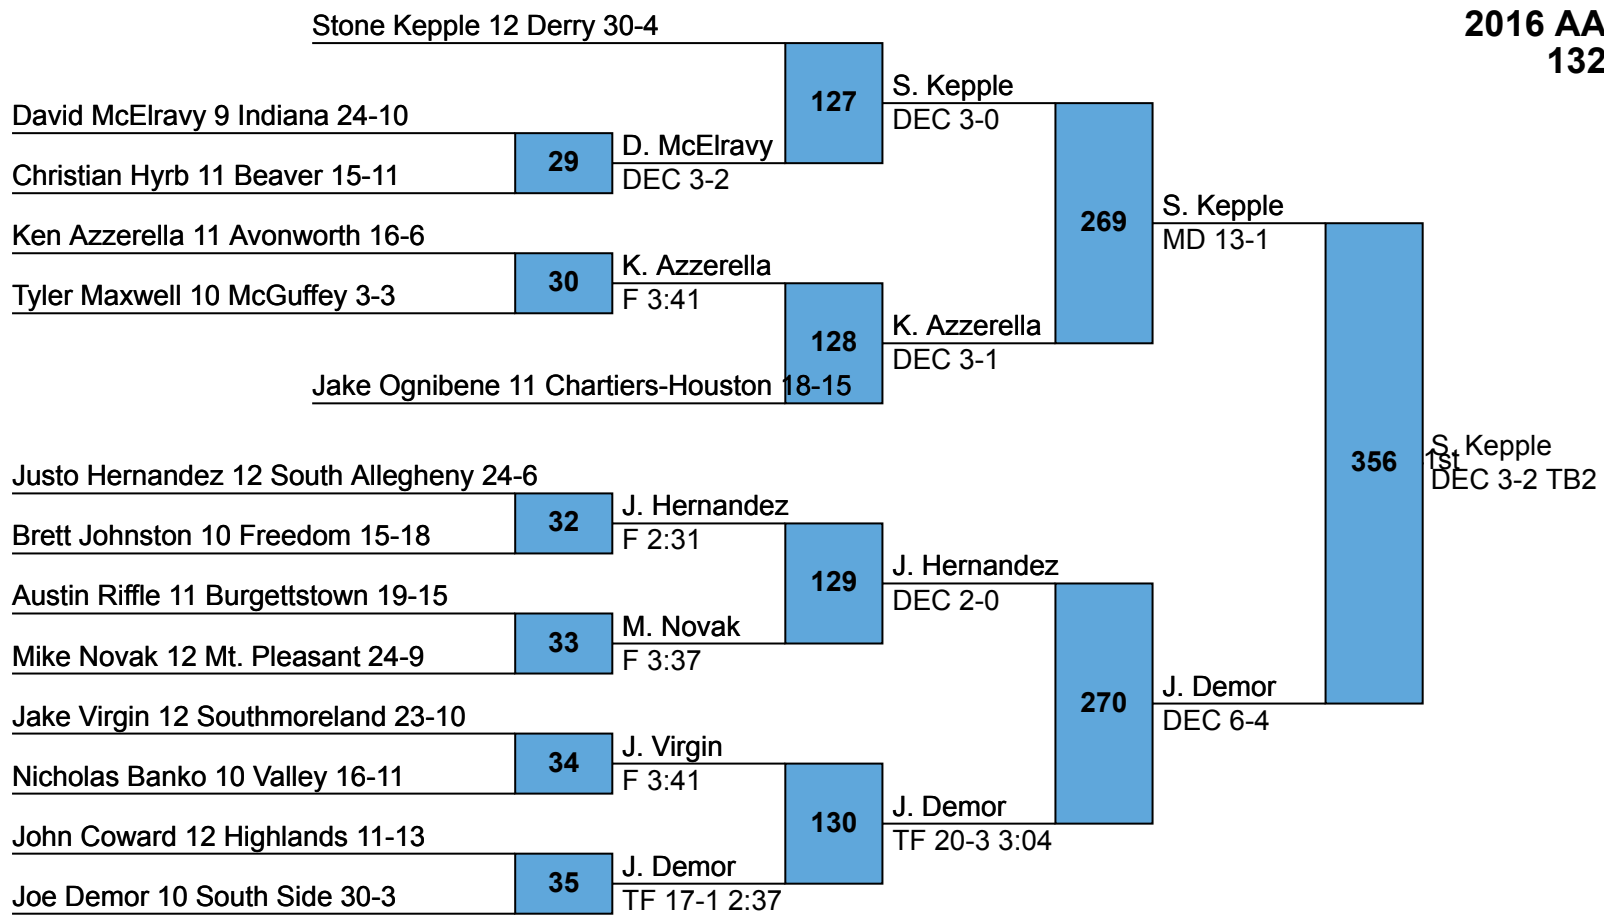

PIAA AA District VII
2016 AA
132